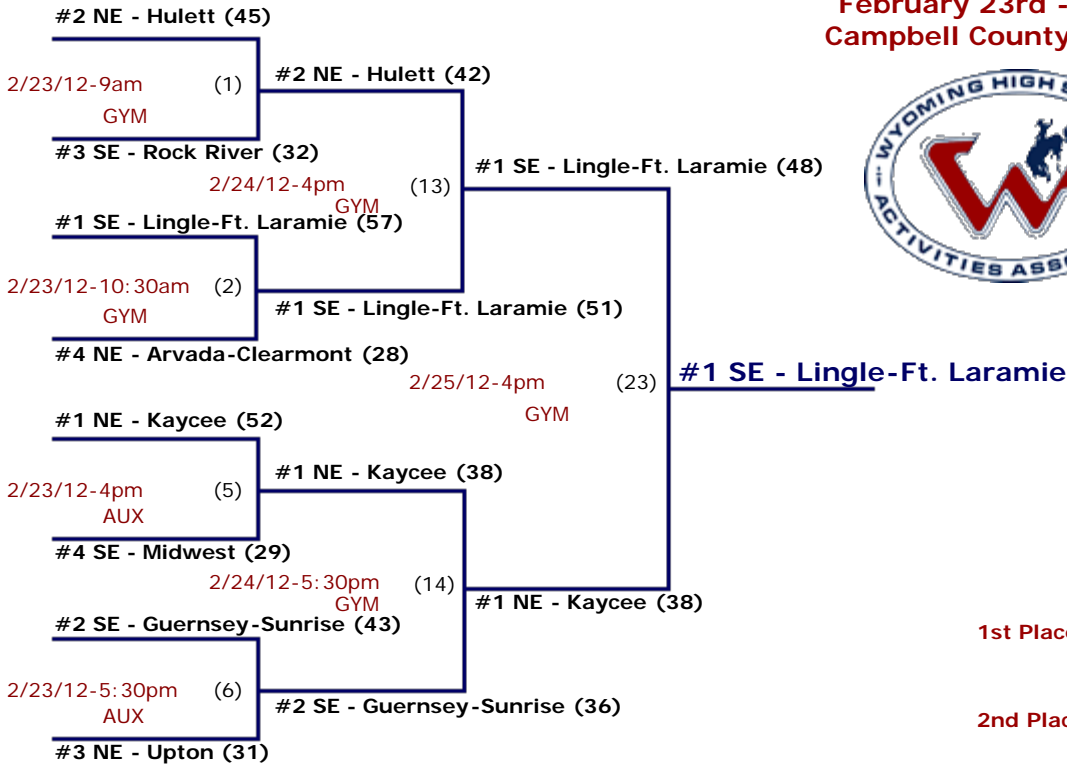

1A East Regional Girls Basketball
February 23rd - 25th, 2012
Campbell County High School

1st Place: #1 SE - Lingle-Ft. Laramie

2nd Place: #1 NE - Kaycee

3rd Place: #2 SE - Guernsey-Sunrise

4th Place: #2 NE - Hulett