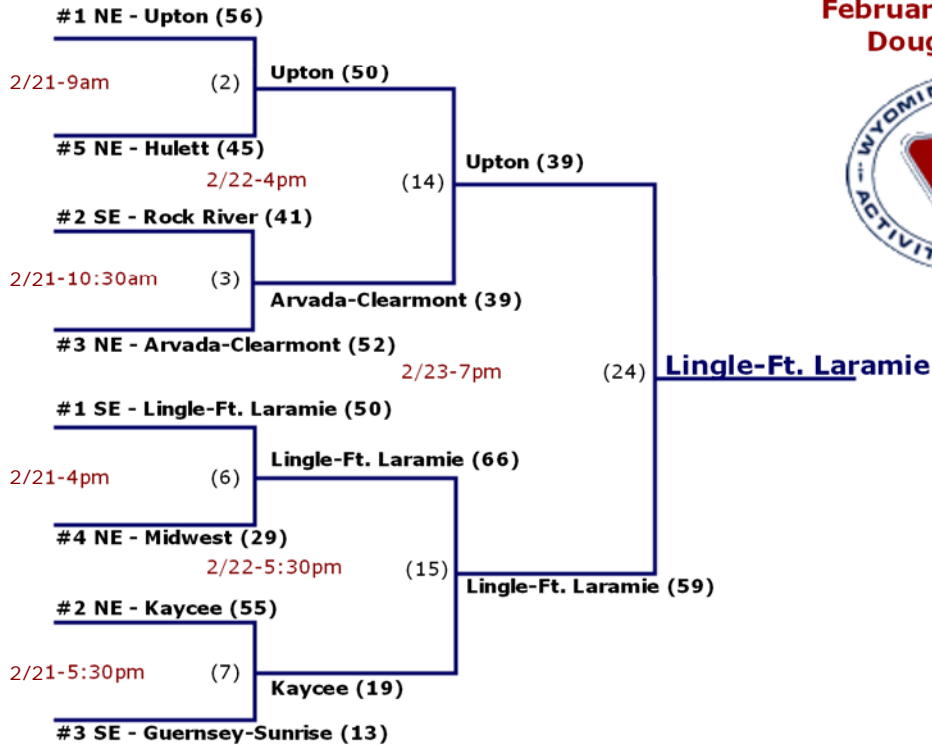

**1A East Regional Girls Basketball
February 21st - 23rd, 2013
Douglas High School**

1st Place: Lingle-Ft. Laramie

2nd Place: Upton

3rd Place: Arvada-Clearmont

4th Place: Kaycee