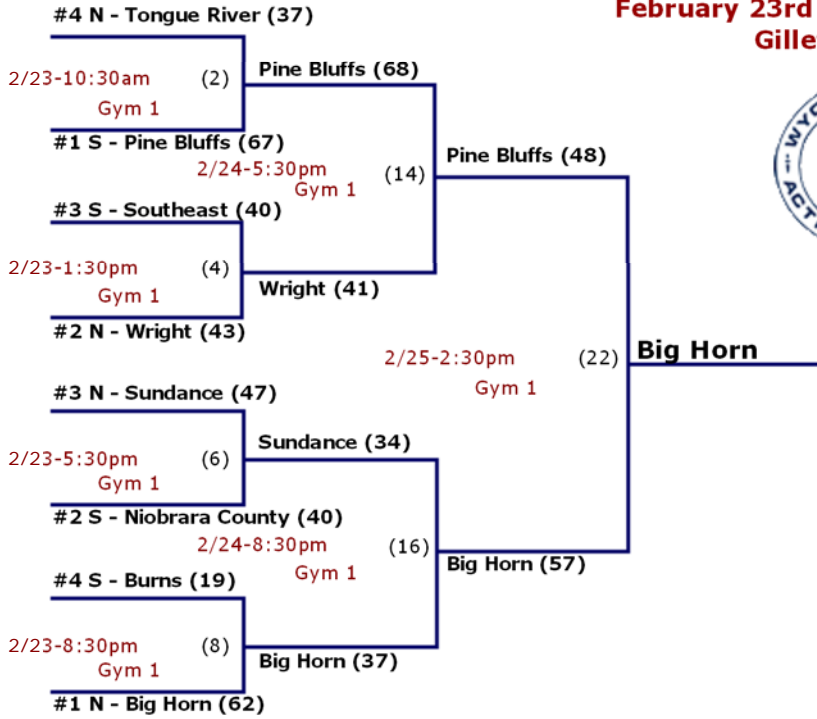

**2A East Regional Girls Basketball
February 23rd - 25th, 2017
Gillette**

- 1st Place: Big Horn**
- 2nd Place: Pine Bluffs**
- 3rd Place: Southeast**
- 4th Place: Wright**