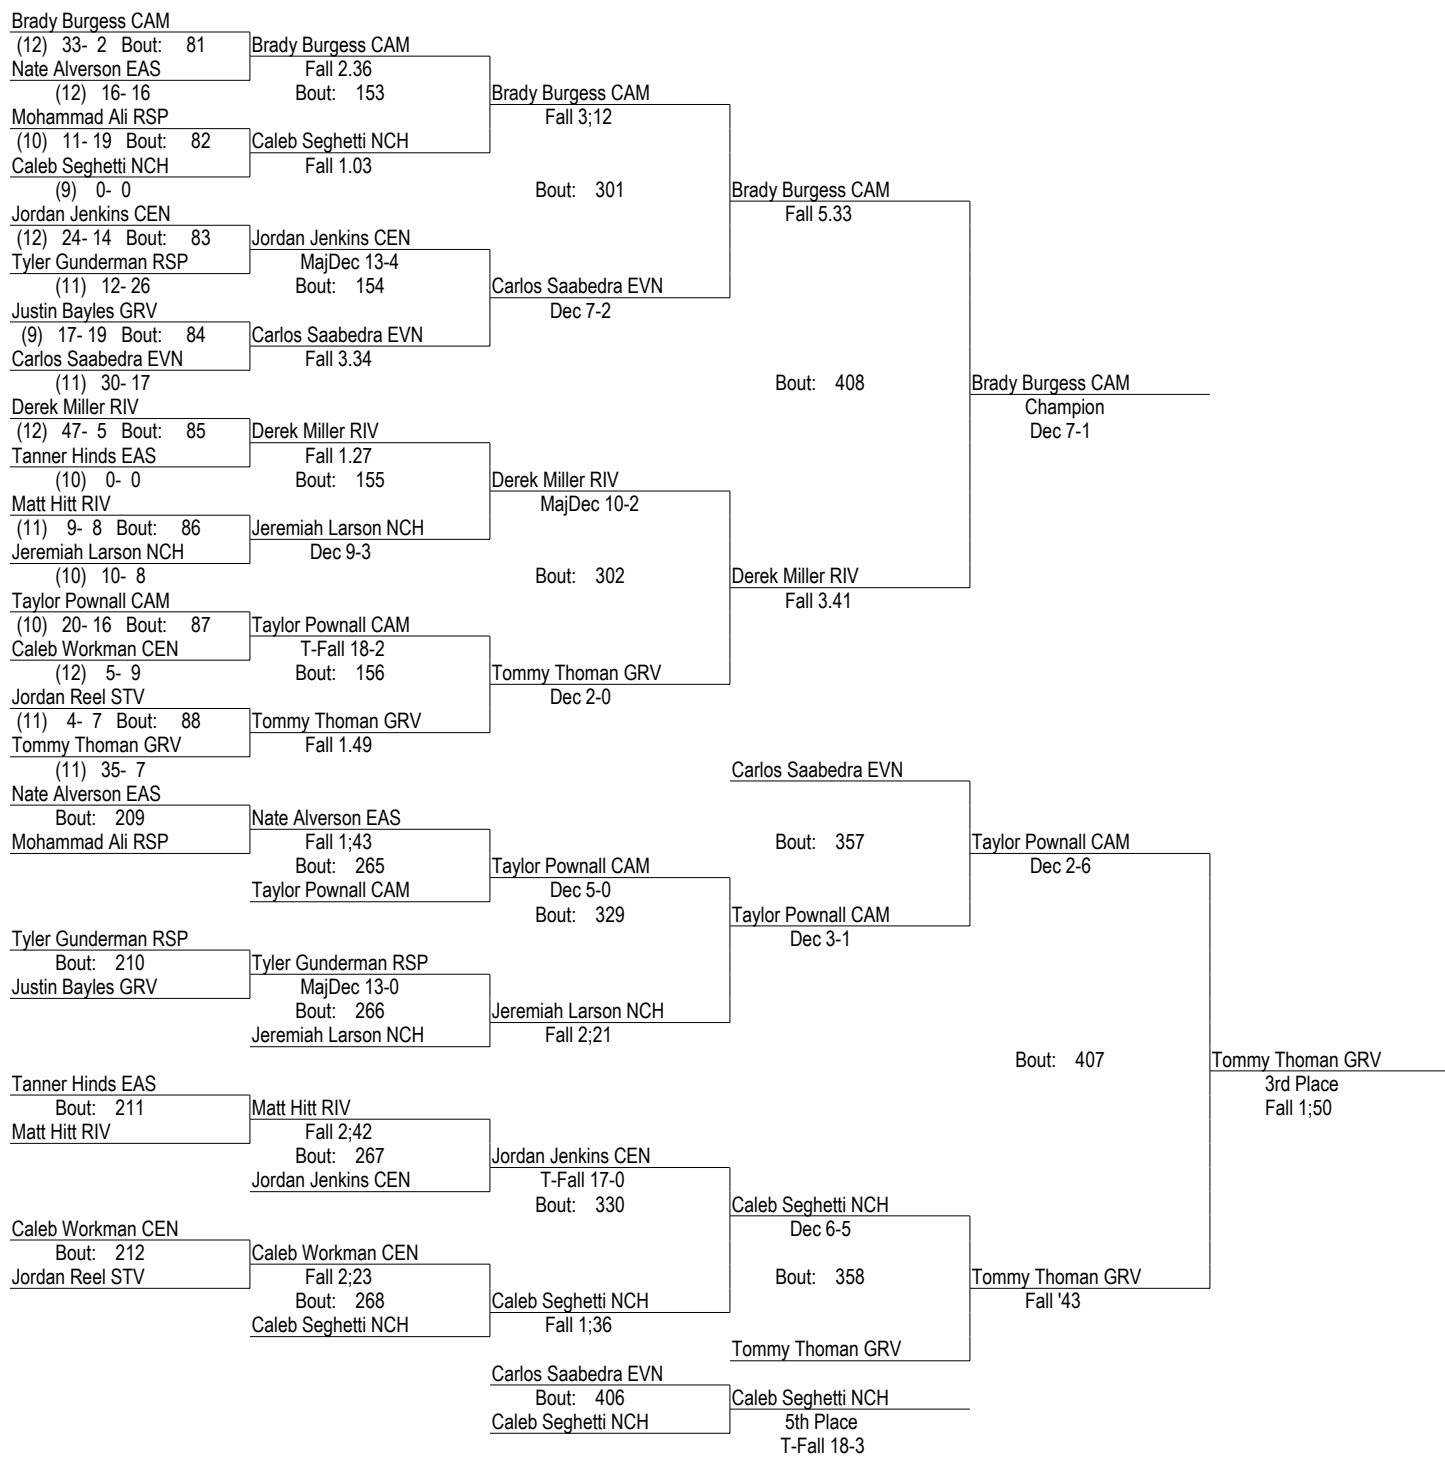

2009 WHSAA 4A State Wrestling Championships

2/27/09-2/28/09

171

- Place Winners -
1st Brady Burgess CAM
2nd Derek Miller RIV
3rd Tommy Thoman GRV
4th Taylor Pownall CAM

(12) 37- 2
(12) 50- 6
(11) 39- 8
(10) 24- 18

- Place Winners -
5th Caleb Seghetti NCH
6th Carlos Saabedra EVN

(9) 4- 2
(11) 32- 20