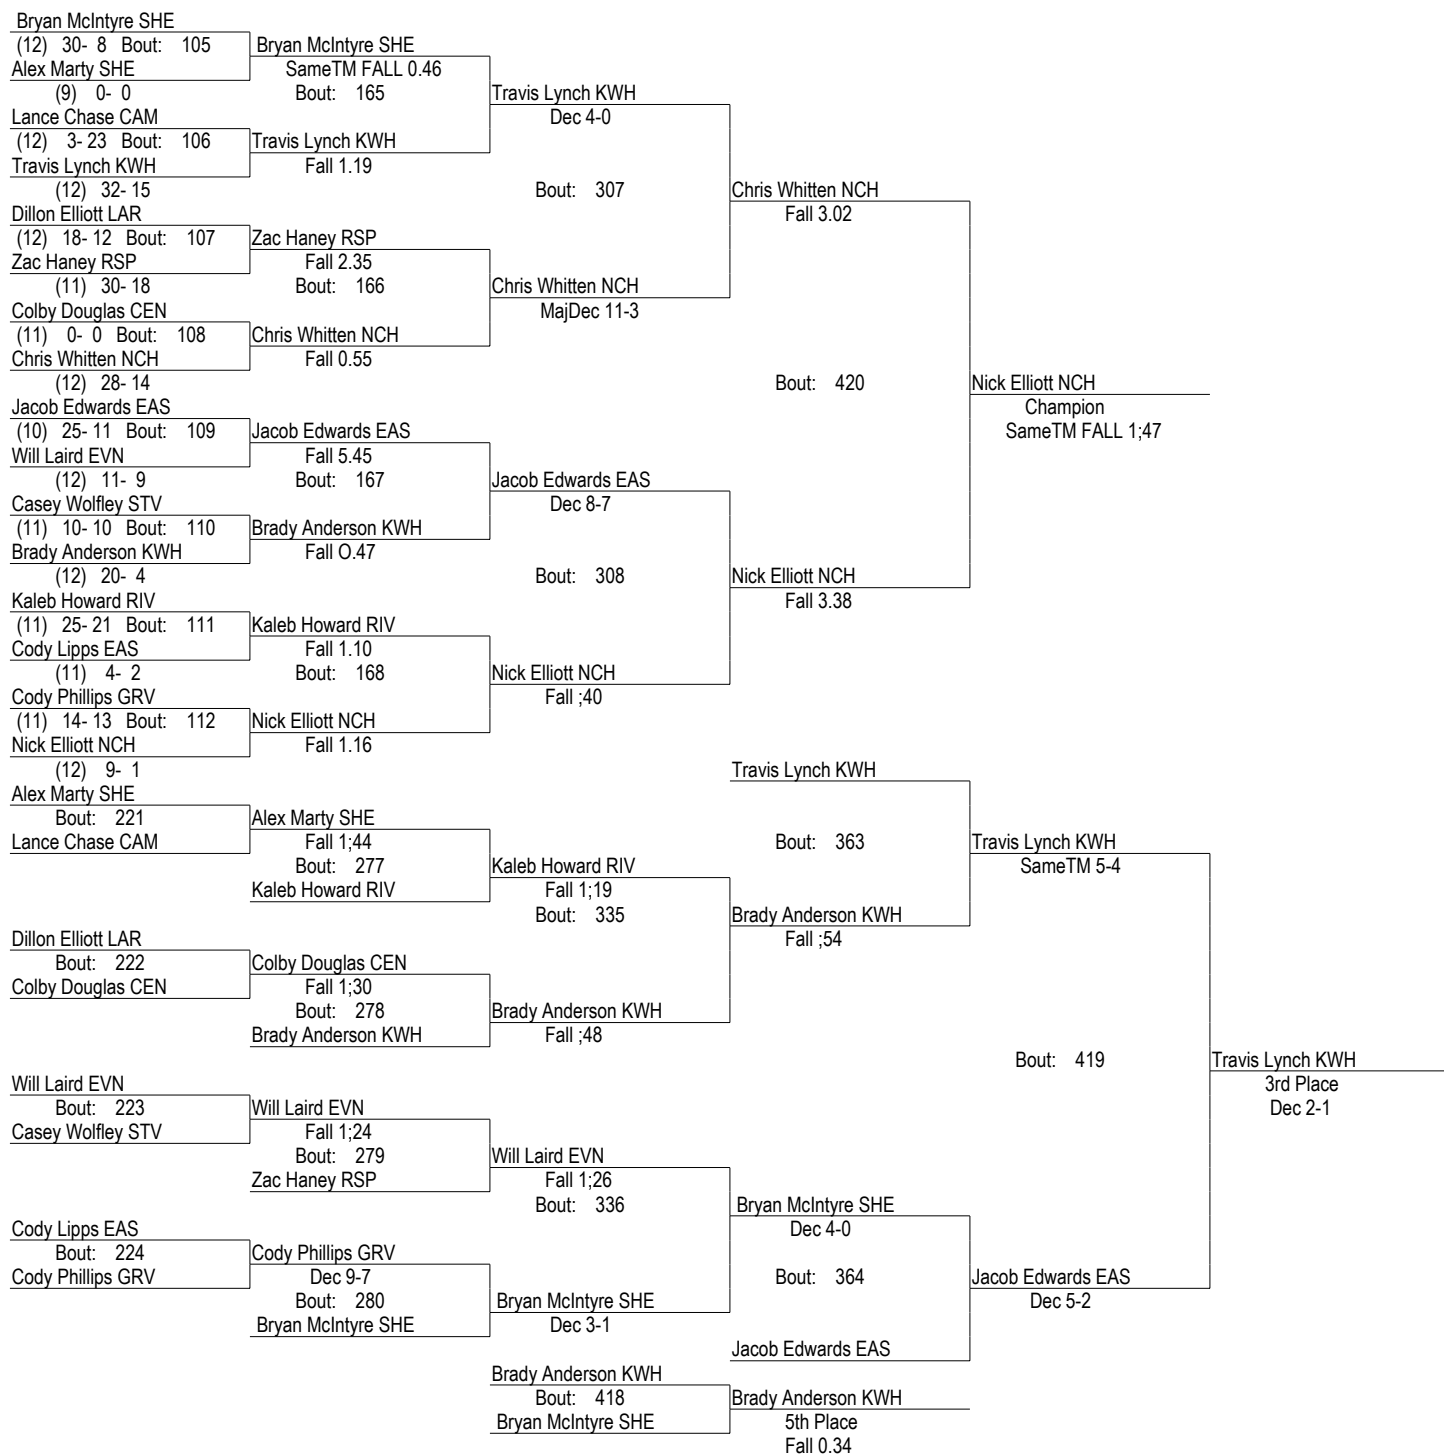

2009 WHSAA 4A State Wrestling Championships

2/27/09-2/28/09

285

- Place Winners -

1st Nick Elliott NCH
2nd Chris Whitten NCH
3rd Travis Lynch KWH
4th Jacob Edwards EAS

(12) 13- 1
(12) 31- 15
(12) 36- 16
(10) 28- 13

- Place Winners -

5th Brady Anderson KWH
6th Bryan McIntyre SHE

(12) 24- 6
(12) 33- 11