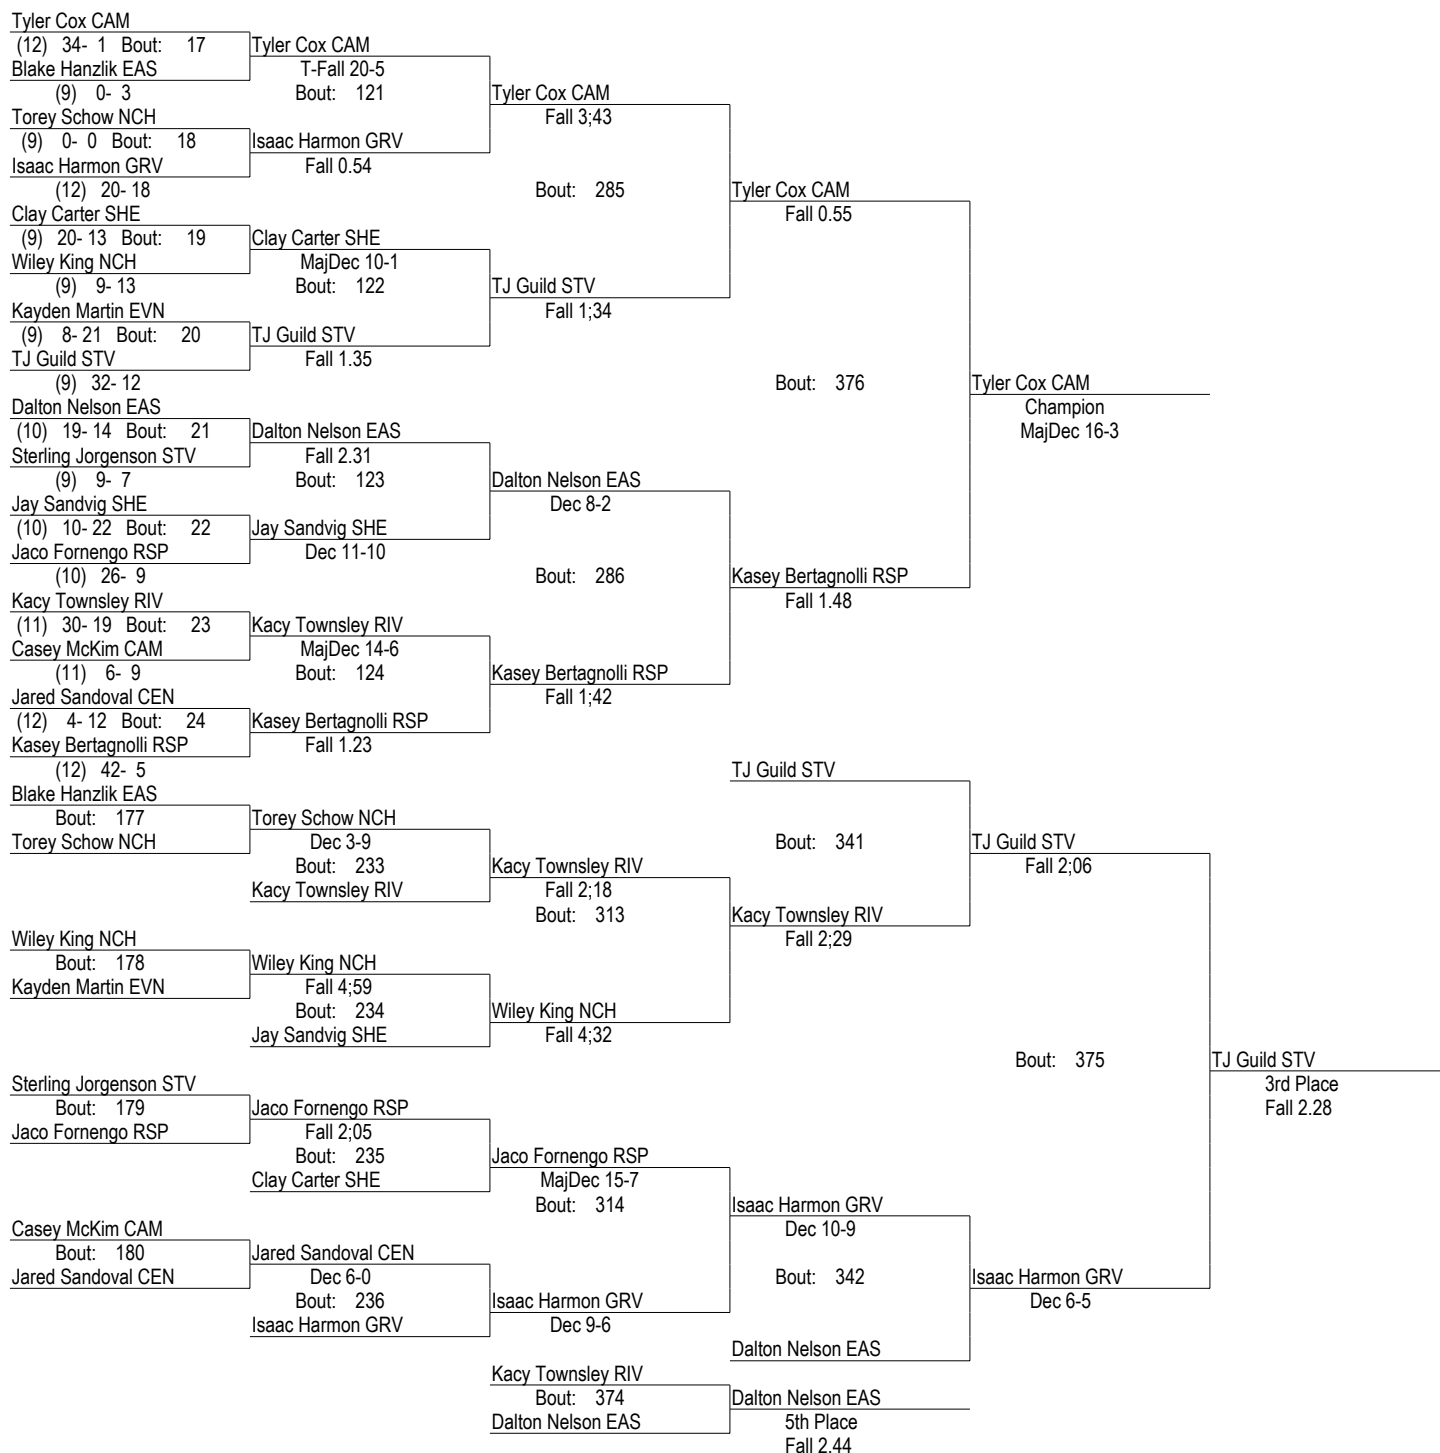

- Place Winners -

- 5th Joe Best EAS
- 6th Luis Flores GRV

- (12) 29- 13
- (10) 34- 17

2009 WHSAA 4A State Wrestling Championships

2/27/09-2/28/09

119

- Place Winners -

1st Tyler Cox CAM (12) 38- 1
 2nd Kasey Bertagnolli RSP (12) 45- 6
 3rd TJ Guild STV (9) 36- 13
 4th Isaac Harmon GRV (12) 24- 20