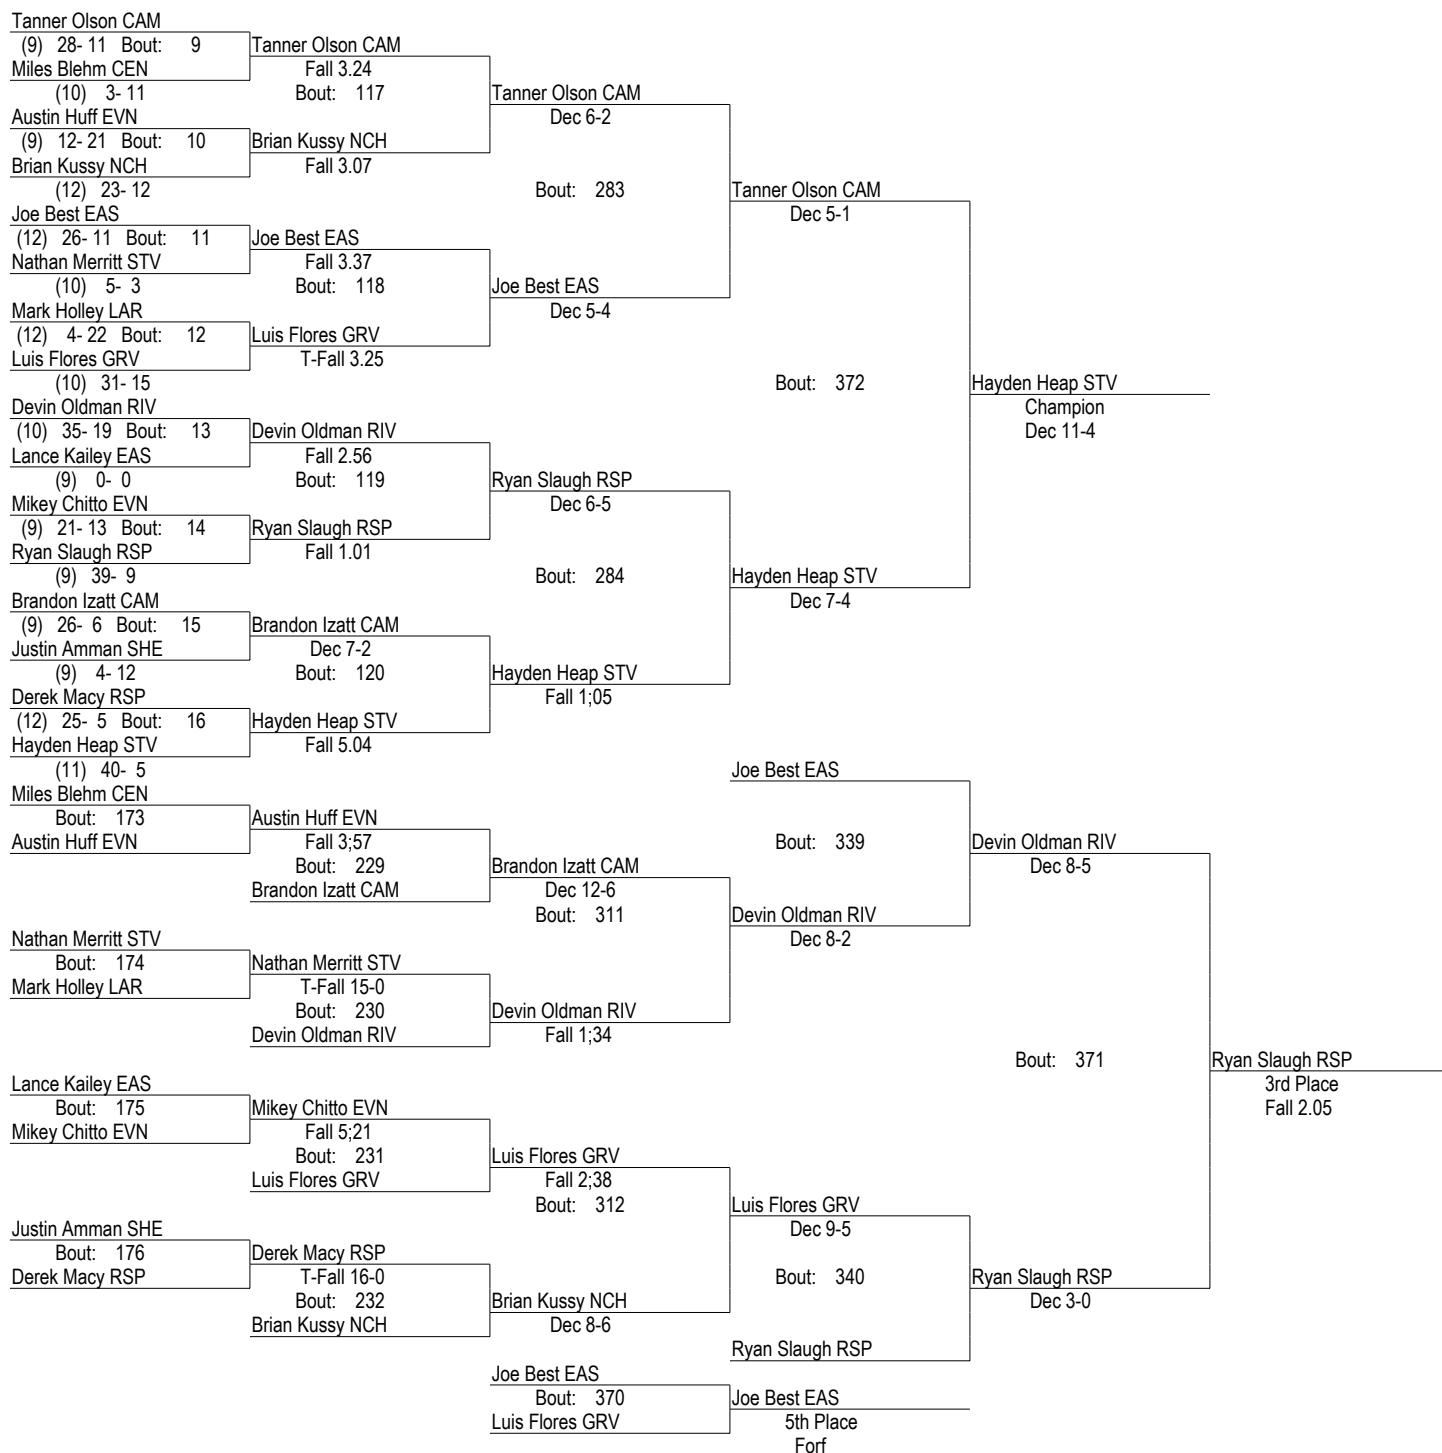

2009 WHSAA 4A State Wrestling Championships

2/27/09-2/28/09

112

- Place Winners -

- 1st Hayden Heap STV
- 2nd Tanner Olson CAM
- 3rd Ryan Slaugh RSP
- 4th Devin Oldman RIV

- (11) 44- 5
- (9) 31- 12
- (9) 43- 10
- (10) 39- 21