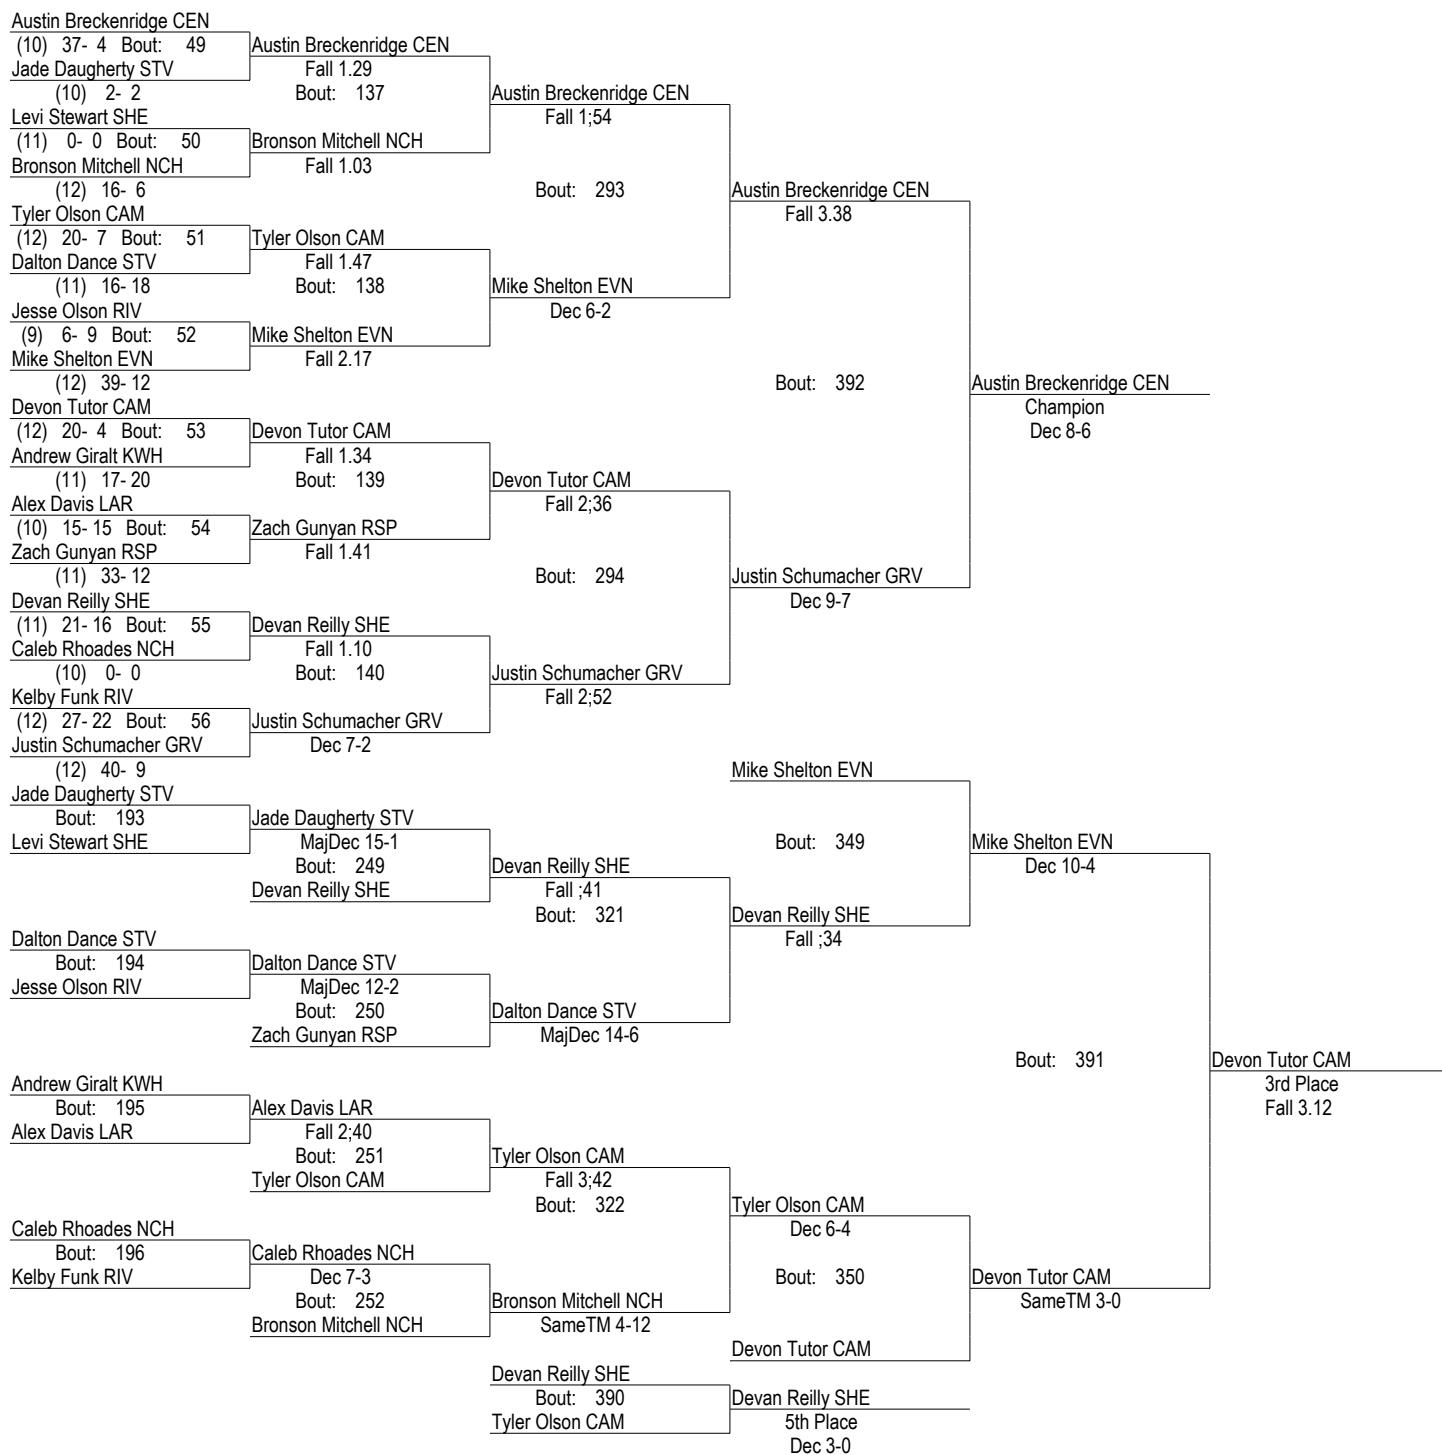

2009 WHSAA 4A State Wrestling Championships

2/27/09-2/28/09

140

- Place Winners -

1st Austin Breckenridge CEN
2nd Justin Schumacher GRV
3rd Devon Tutor CAM
4th Mike Shelton EVN

(10) 41- 4
(12) 43- 10
(12) 24- 5
(12) 42- 14

- Place Winners -

5th Devan Reilly SHE
6th Tyler Olson CAM

(11) 25- 18
(12) 23- 10