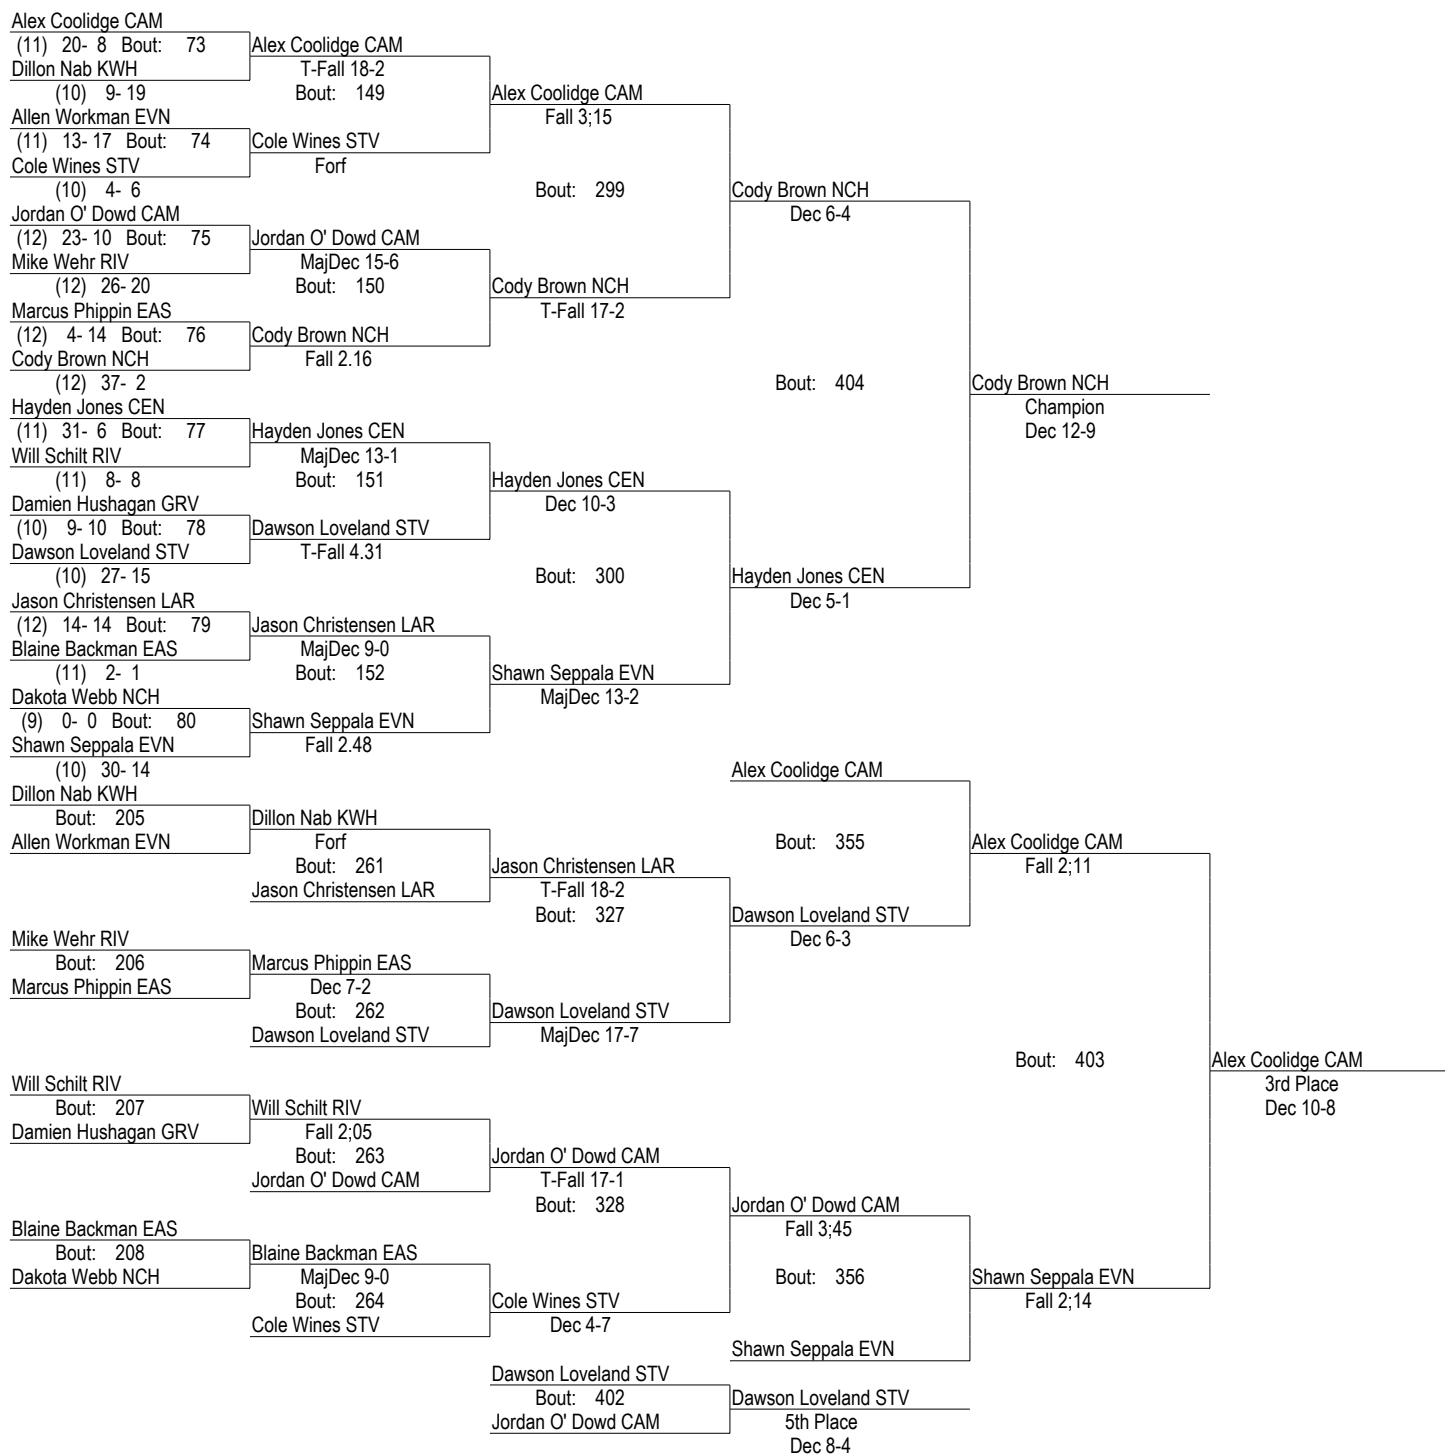

2009 WHSAA 4A State Wrestling Championships

2/27/09-2/28/09

160

- Place Winners -

1st Cody Brown NCH (12) 41- 2
2nd Hayden Jones CEN (11) 34- 7
3rd Alex Coolidge CAM (11) 24- 9
4th Shawn Seppala EVN (10) 33- 16

- Place Winners -

5th Dawson Loveland STV (10) 31- 17
6th Jordan O' Dowd CAM (12) 26- 13