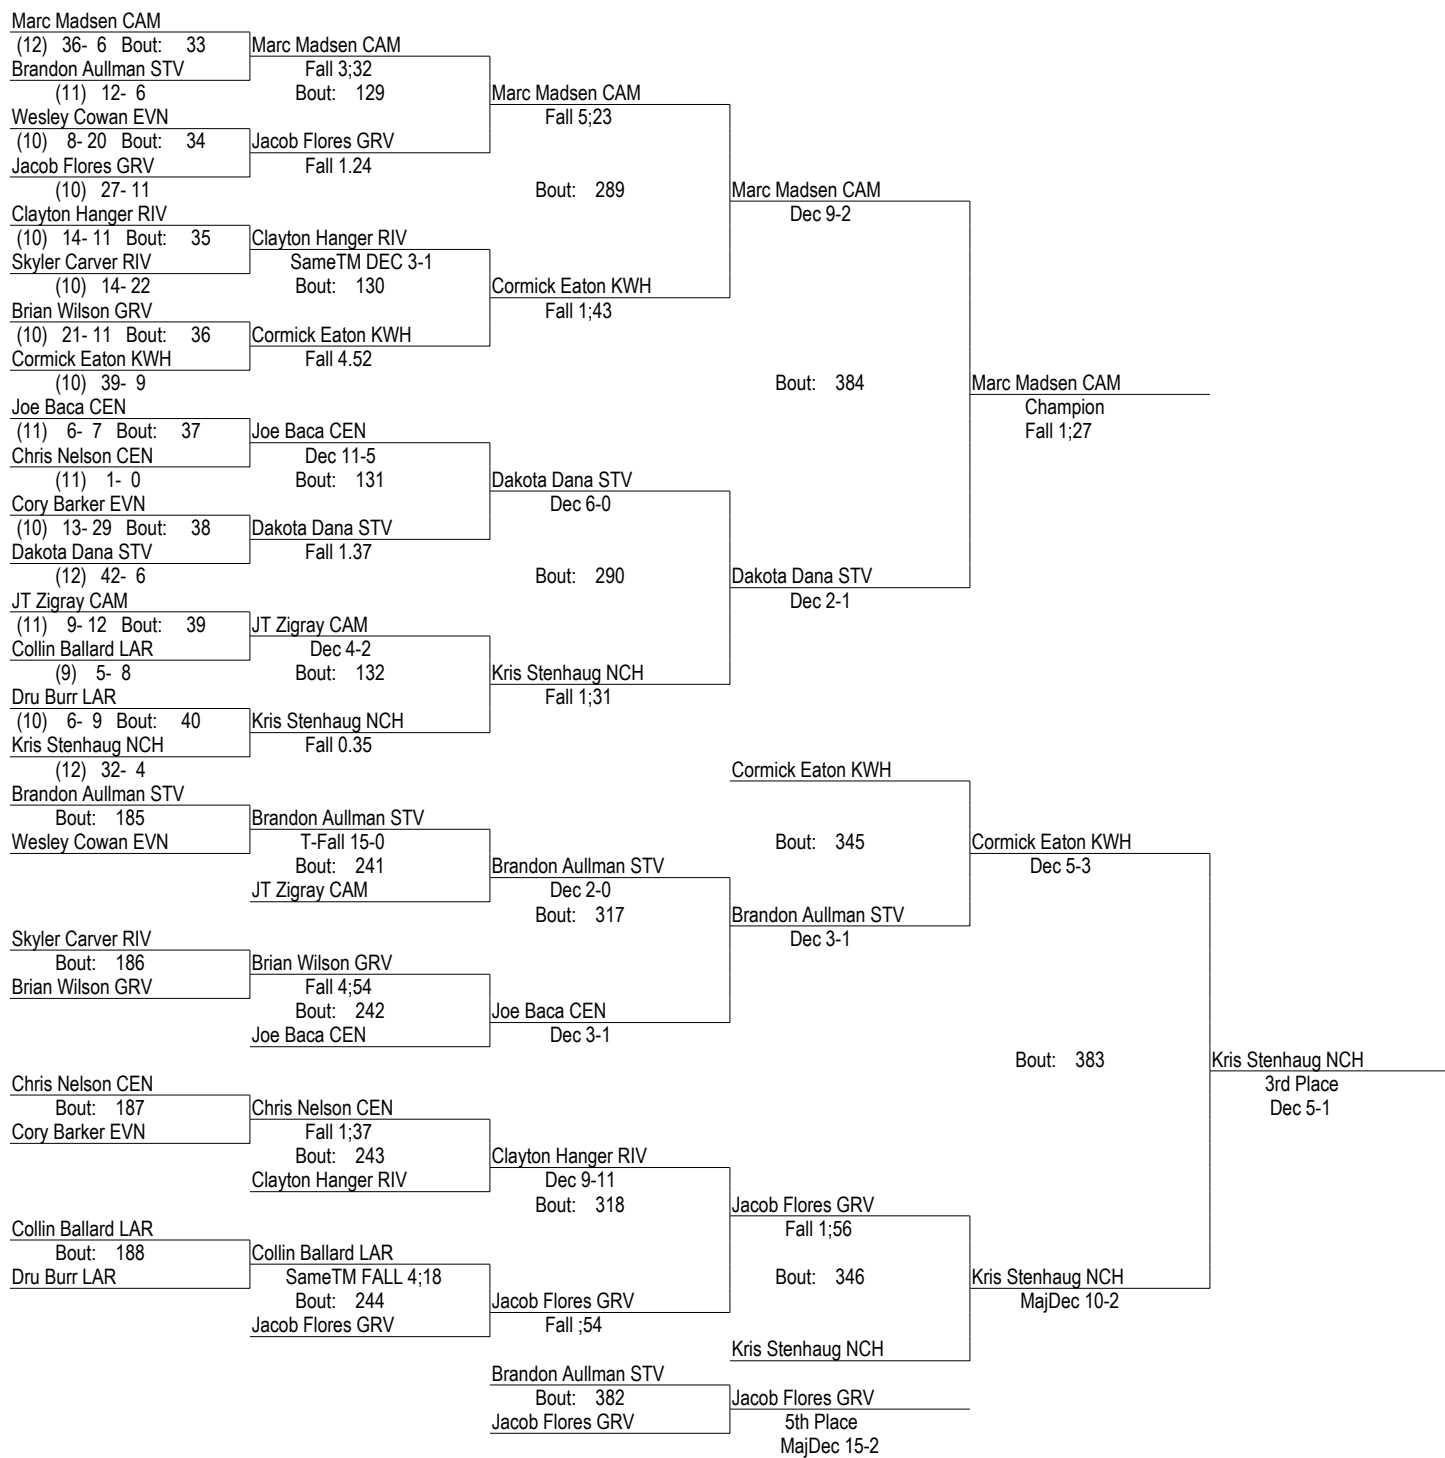

2009 WHSAA 4A State Wrestling Championships

2/27/09-2/28/09

130