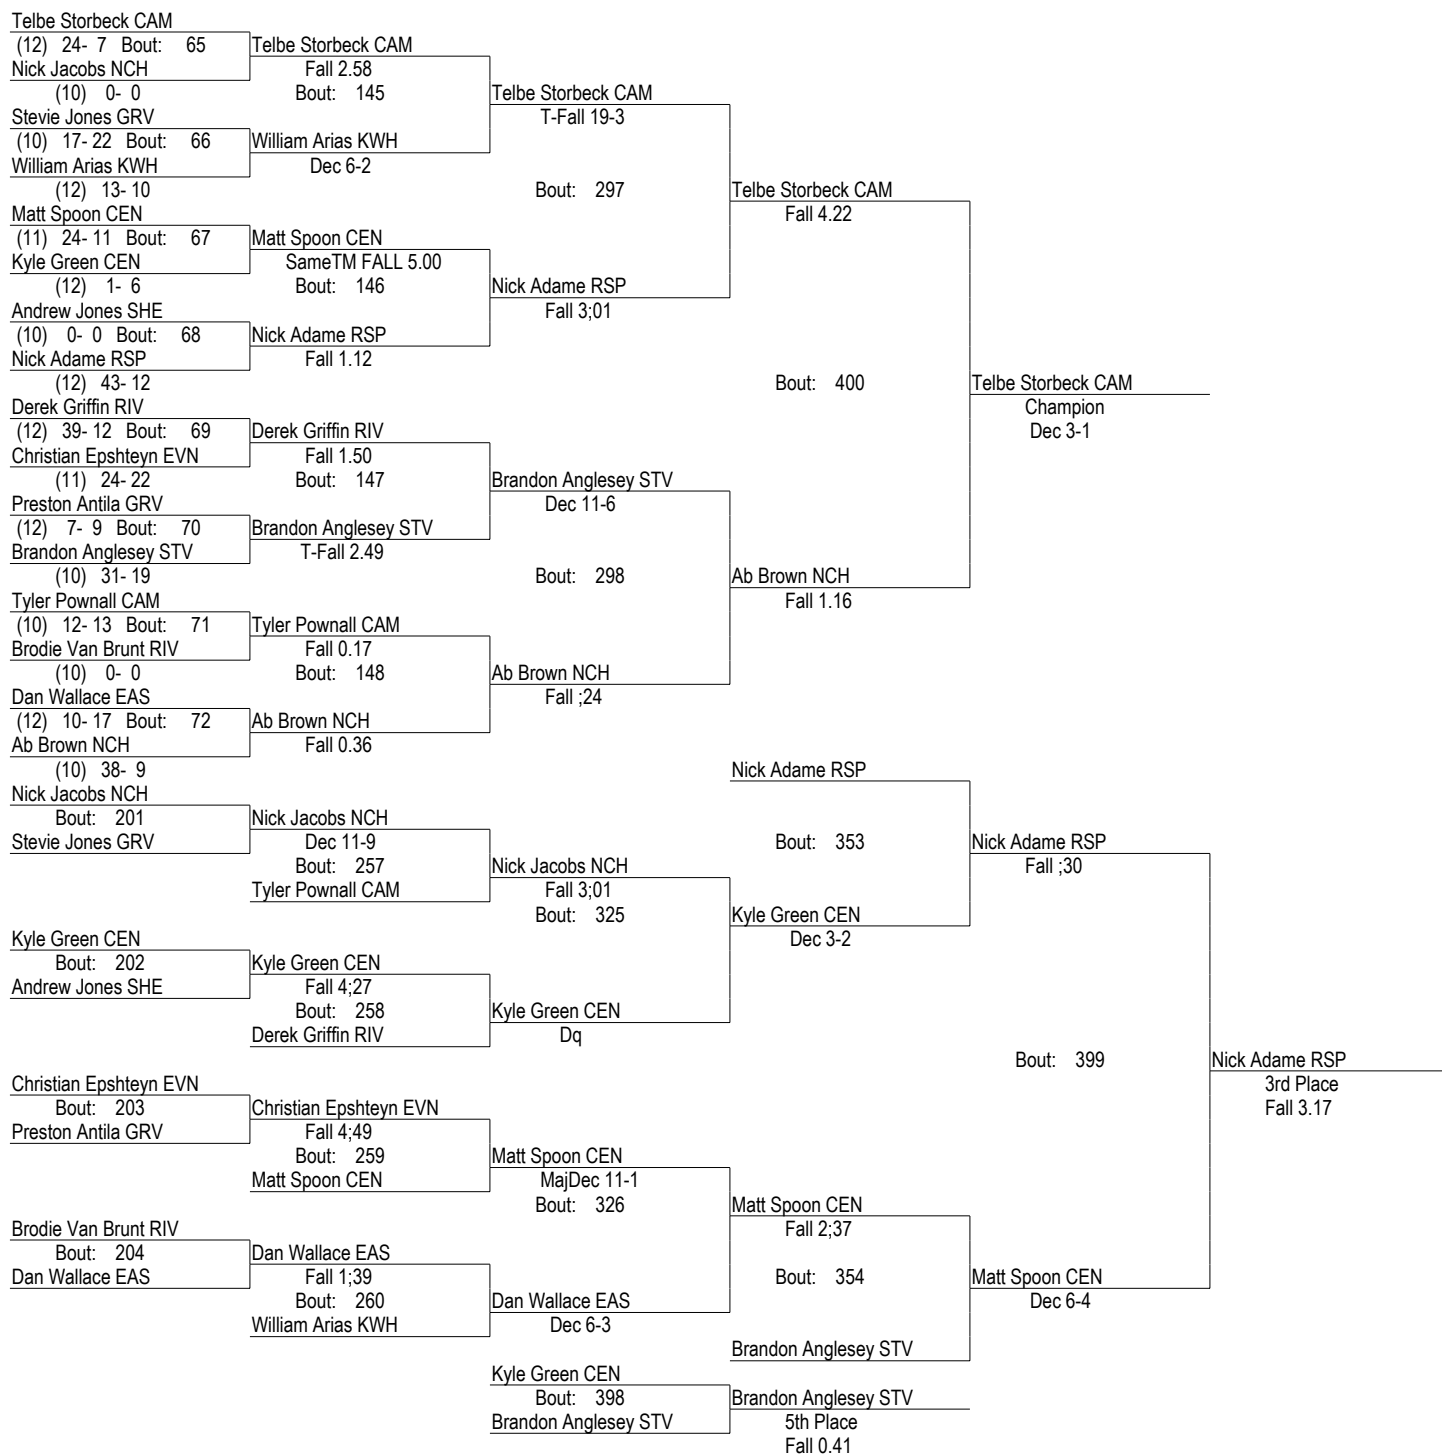

2009 WHSAA 4A State Wrestling Championships

2/27/09-2/28/09

152

- Place Winners -

1st Telbe Storbeck CAM
2nd Ab Brown NCH
3rd Nick Adame RSP
4th Matt Spoon CEN

(12) 28- 7
(10) 41- 10
(12) 47- 13
(11) 28- 13

- Place Winners -

5th Brandon Anglesey STV
6th Kyle Green CEN

(10) 34- 21
(12) 4- 9