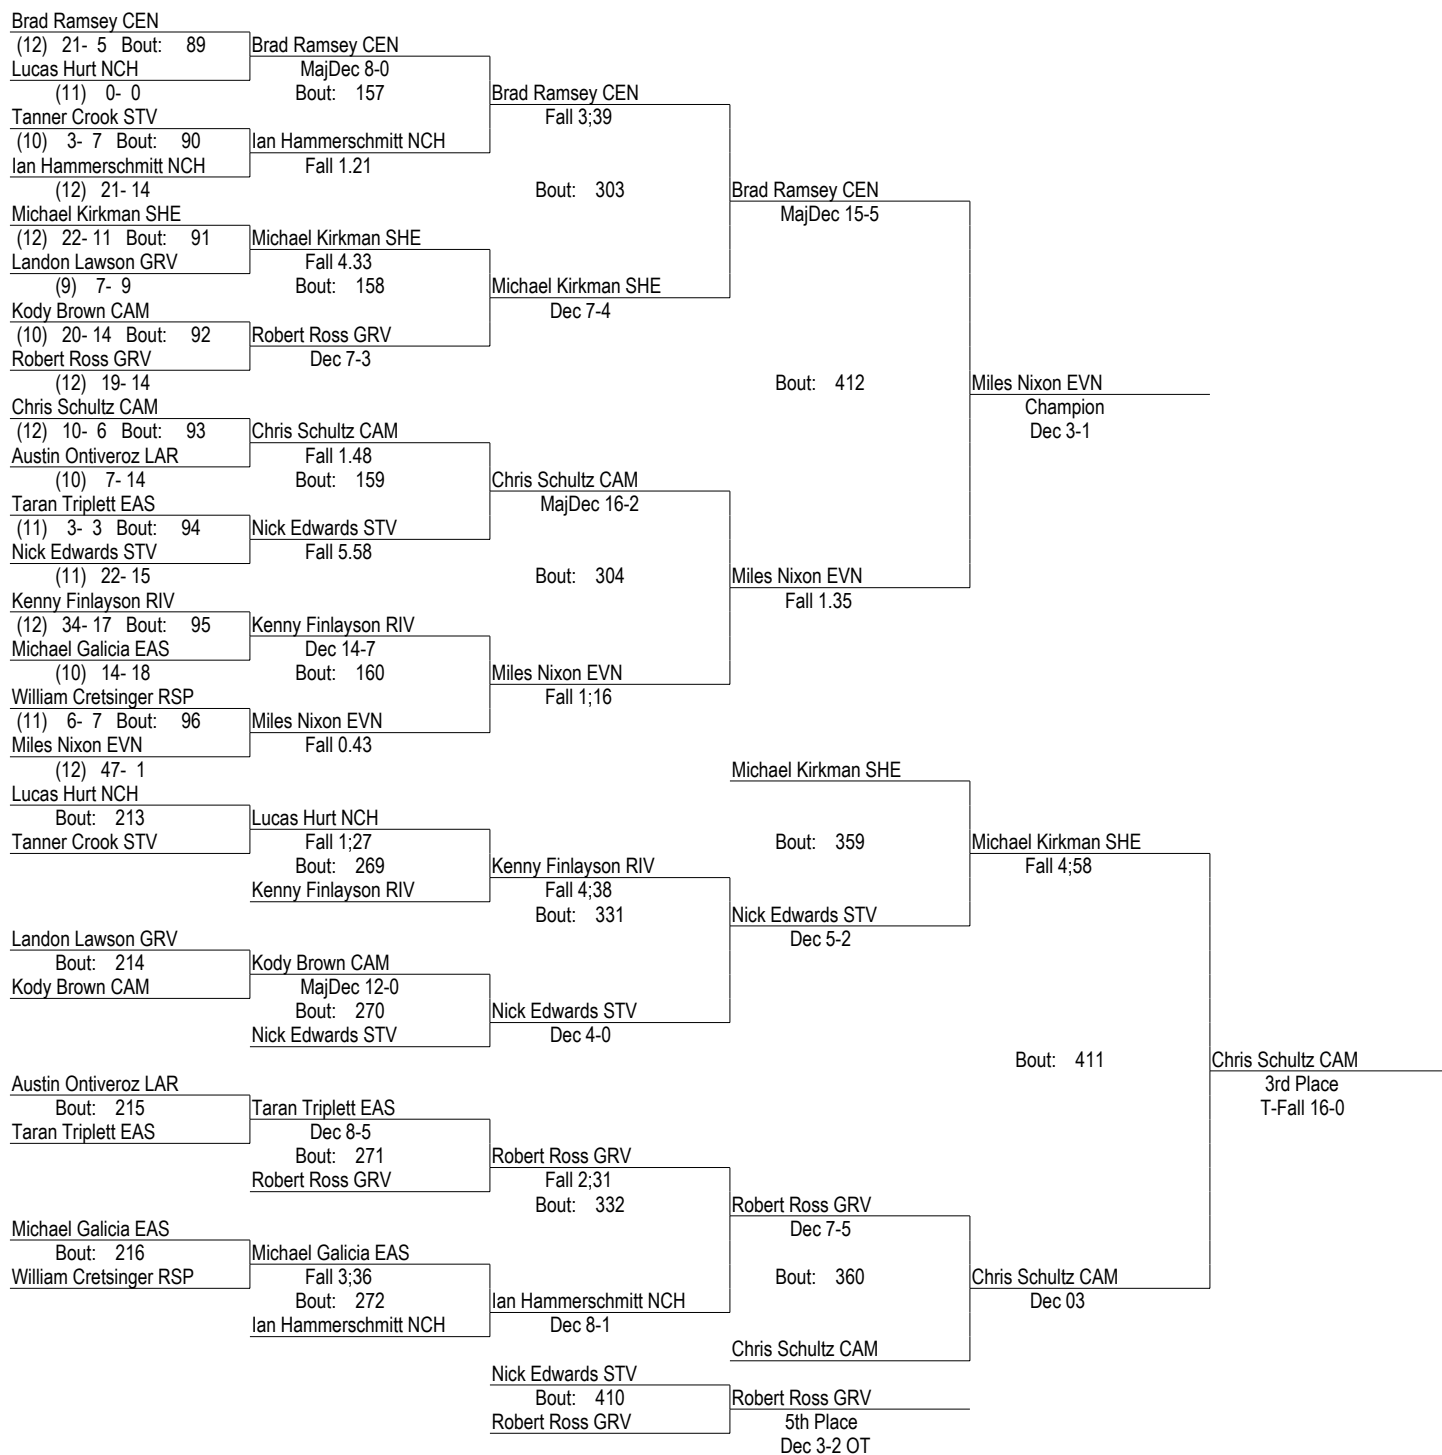

2009 WHSAA 4A State Wrestling Championships

2/27/09-2/28/09

189

- Place Winners -

1st Miles Nixon EVN (12) 51- 1
2nd Brad Ramsey CEN (12) 24- 6
3rd Chris Schultz CAM (12) 14- 7
4th Michael Kirkman SHE (12) 25- 13

- Place Winners -

5th Robert Ross GRV (12) 23- 16
6th Nick Edwards STV (11) 25- 18