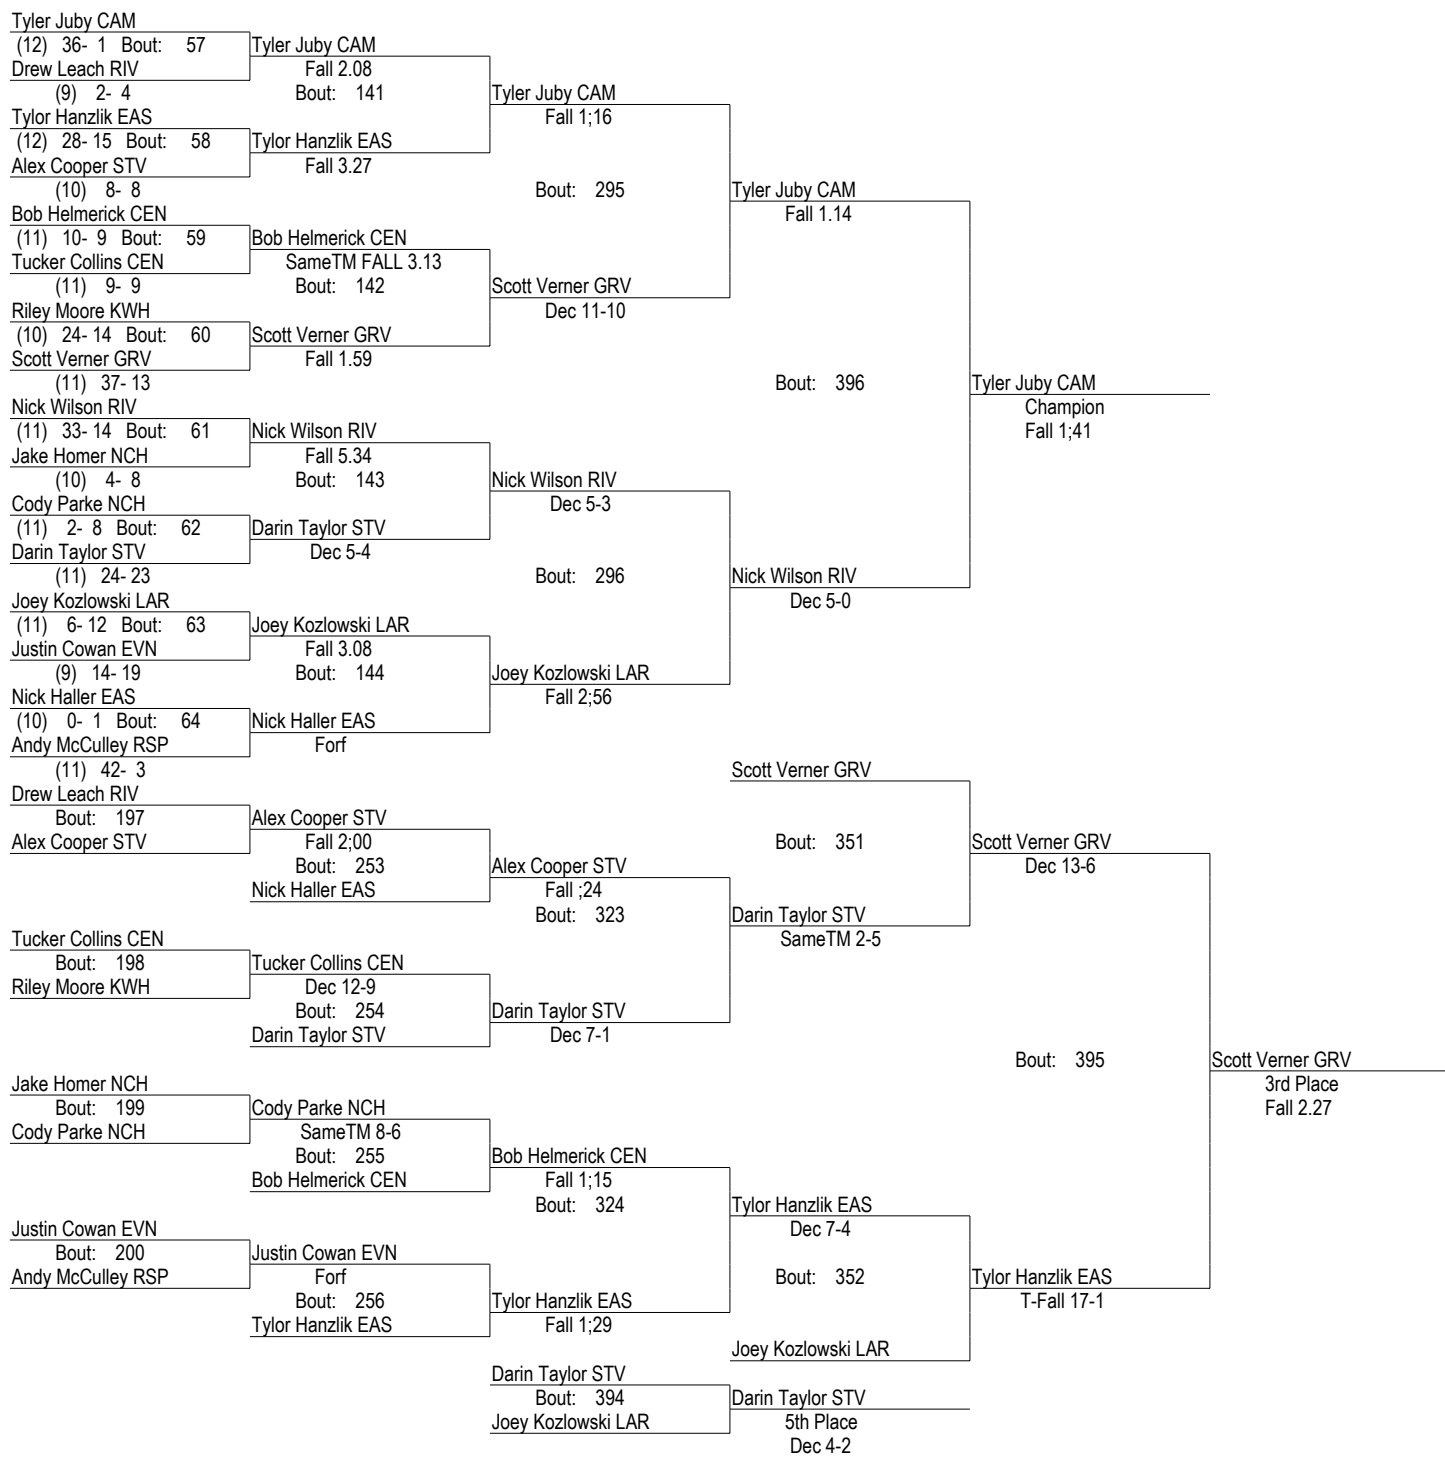

2009 WHSAA 4A State Wrestling Championships

2/27/09-2/28/09

145

- Place Winners -
1st Tyler Juby CAM
2nd Nick Wilson RIV
3rd Scott Verner GRV
4th Tylor Hanzlik EAS

(12) 40- 1
(11) 36- 15
(11) 41- 14
(12) 32- 17

- Place Winners -
5th Darin Taylor STV
6th Joey Kozlowski LAR

(11) 28- 25
(11) 8- 15