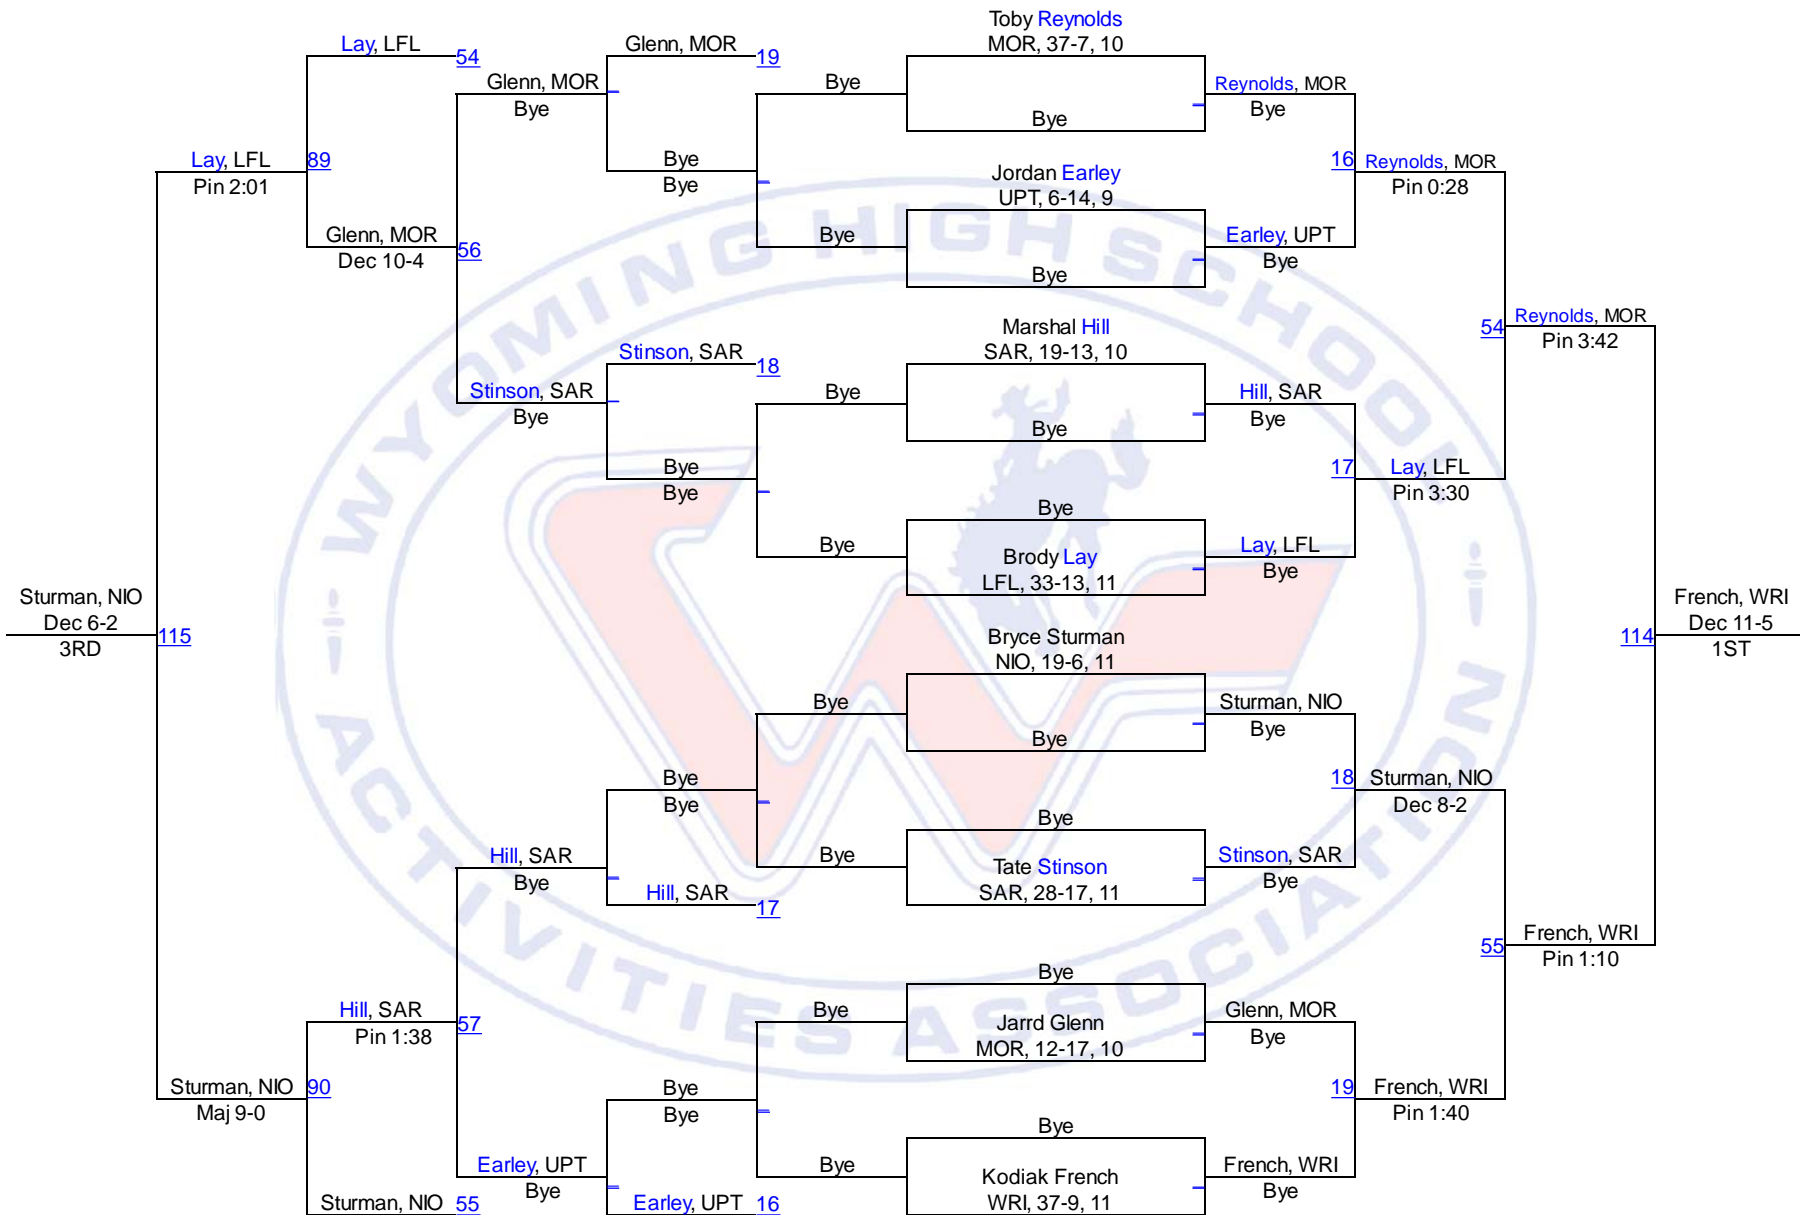

Team Scores

1. Moorcroft/Hulett	282.0
2. Lingle-Ft. Laramie	103.0
3. Wright	98.0
4. Saratoga	96.0
5. Burns/Pine Bluffs	93.5
6. Southeast	83.0
7. Niobrara County	61.0
8. Upton	20.0
9. Sundance	12.0

WHSAA 2A East Regional

106

WHSAA 2A East Regional

126

WHSAA 2A East Regional

132

WHSAA 2A East Regional

138

WHSAA 2A East Regional

145

WHSAA 2A East Regional

152

WHSAA 2A East Regional

182

WHSAA 2A East Regional

195

WHSAA 2A East Regional