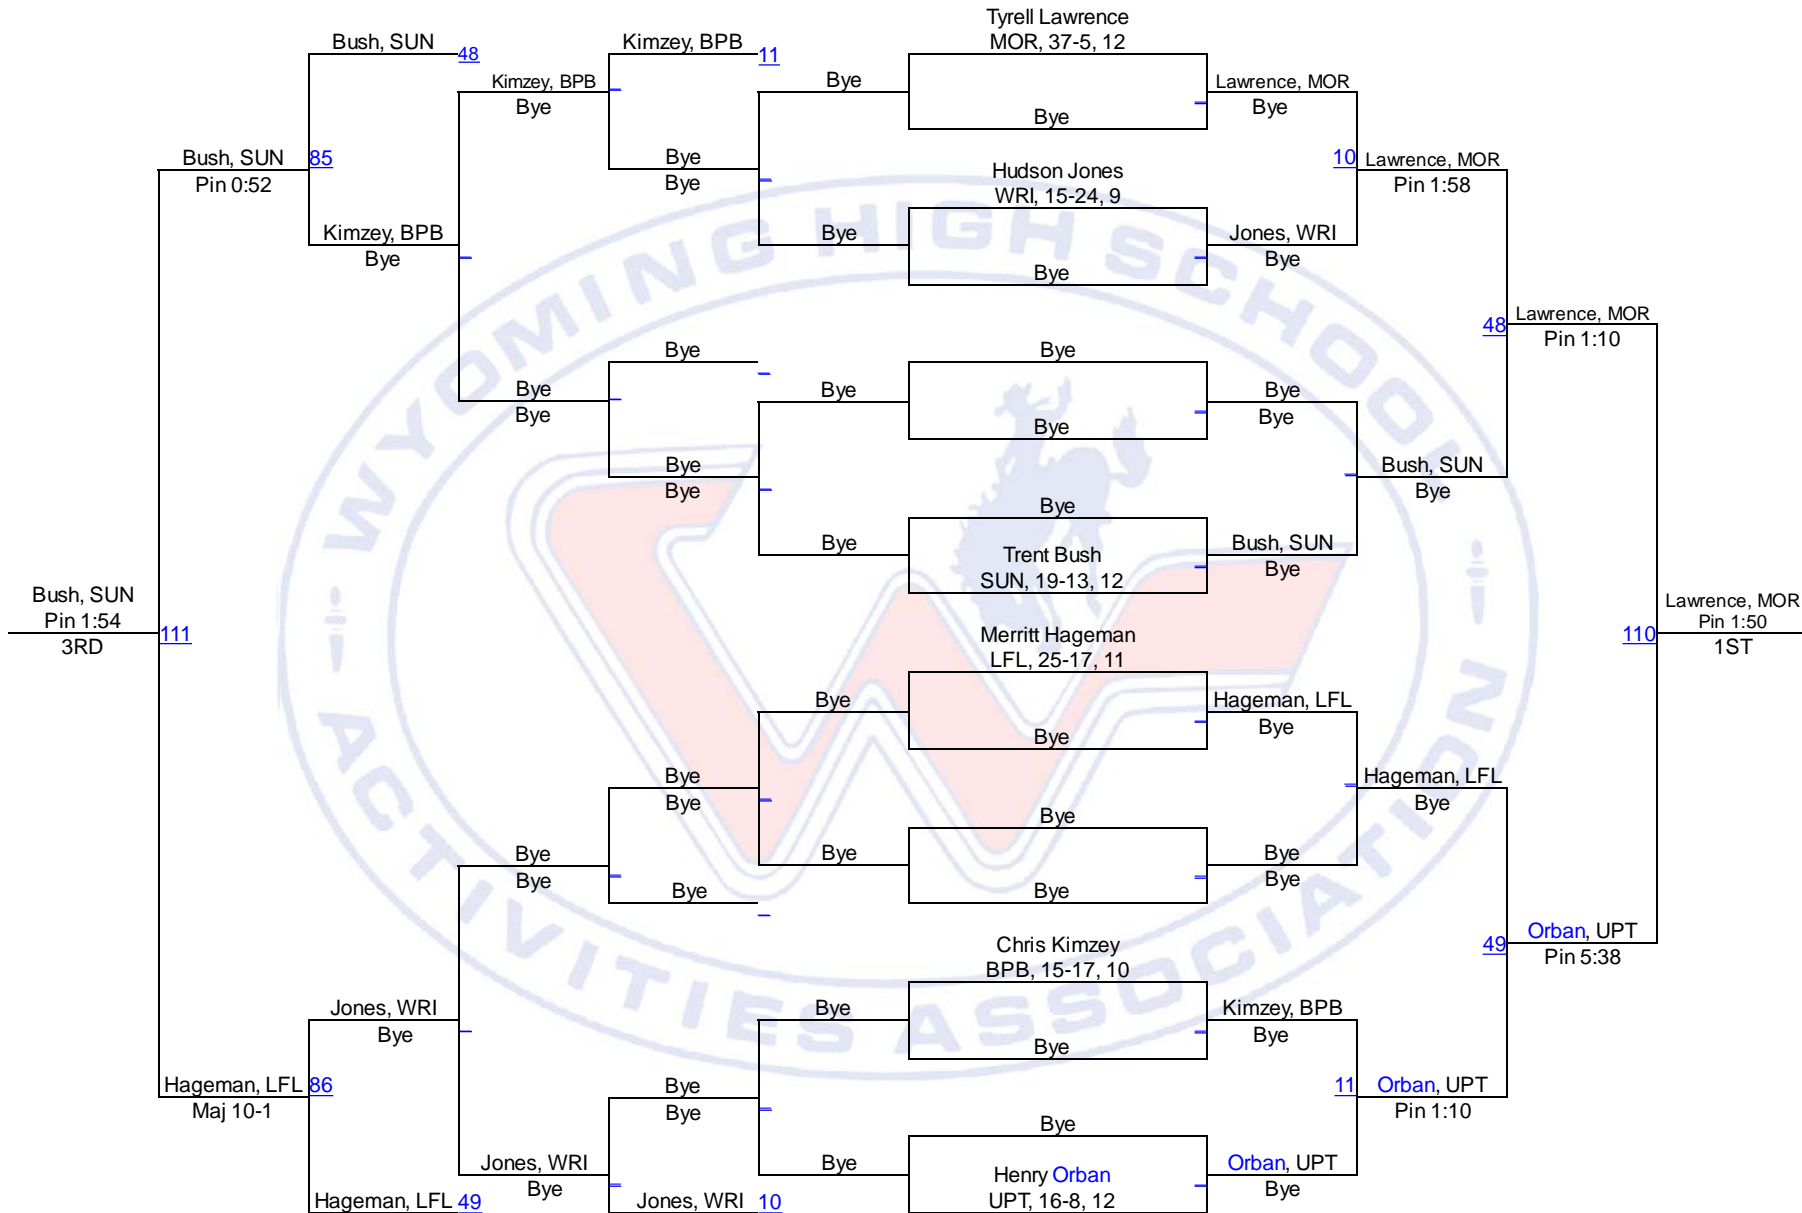

Team Scores

1. Moorcroft/Hulett	282.0
2. Lingle-Ft. Laramie	103.0
3. Wright	98.0
4. Saratoga	96.0
5. Burns/Pine Bluffs	93.5
6. Southeast	83.0
7. Niobrara County	61.0
8. Upton	20.0
9. Sundance	12.0

WHSAA 2A East Regional

106

WHSAA 2A East Regional

126

WHSAA 2A East Regional

132

WHSAA 2A East Regional

138

WHSAA 2A East Regional