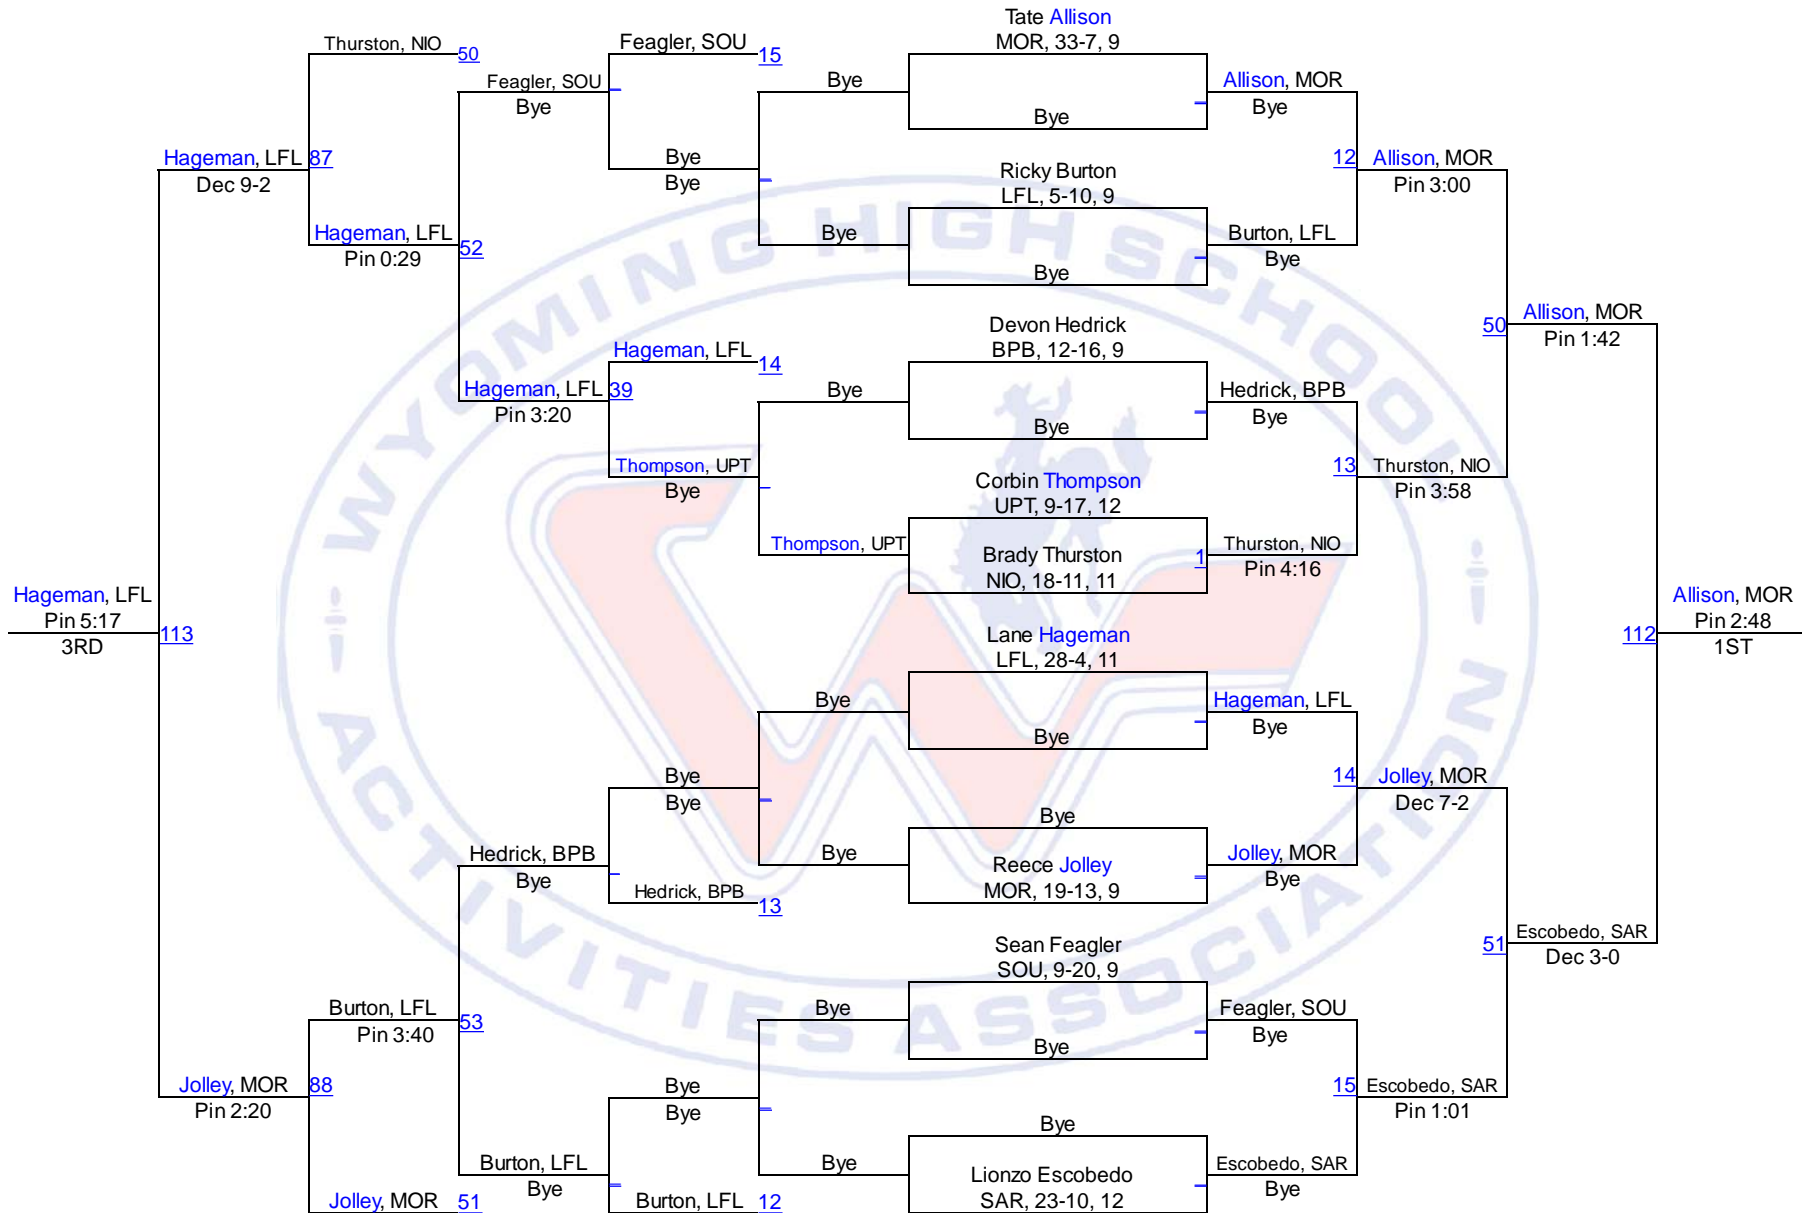

Team Scores

1. Moorcroft/Hulett	282.0
2. Lingle-Ft. Laramie	103.0
3. Wright	98.0
4. Saratoga	96.0
5. Burns/Pine Bluffs	93.5
6. Southeast	83.0
7. Niobrara County	61.0
8. Upton	20.0
9. Sundance	12.0

WHSAA 2A East Regional

106

WHSAA 2A East Regional

126

WHSAA 2A East Regional

132

WHSAA 2A East Regional

138

WHSAA 2A East Regional

145

WHSAA 2A East Regional

152

WHSAA 2A East Regional

182

WHSAA 2A East Regional

195

WHSAA 2A East Regional