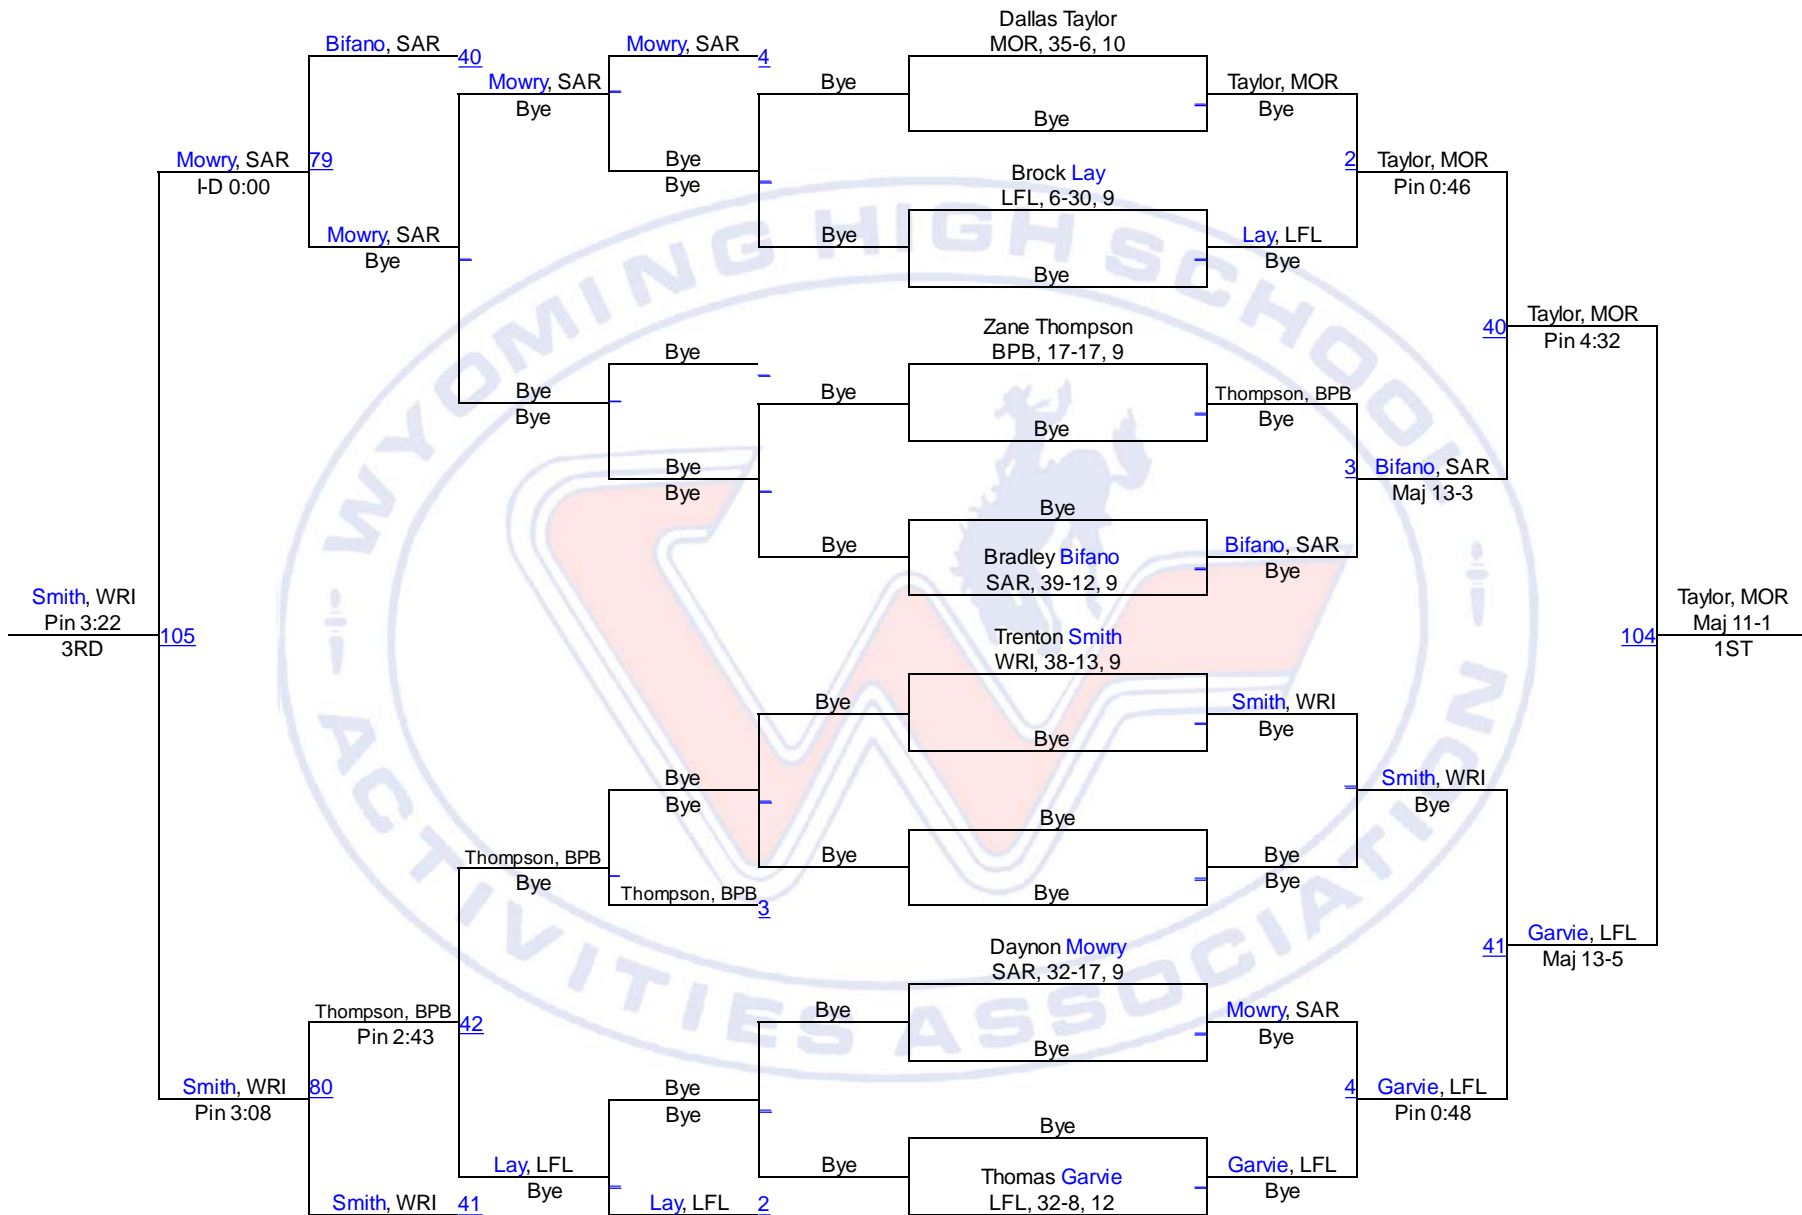

Team Scores

1. Moorcroft/Hulett	282.0
2. Lingle-Ft. Laramie	103.0
3. Wright	98.0
4. Saratoga	96.0
5. Burns/Pine Bluffs	93.5
6. Southeast	83.0
7. Niobrara County	61.0
8. Upton	20.0
9. Sundance	12.0

WHSAA 2A East Regional

106

WHSAA 2A East Regional

126

WHSAA 2A East Regional

132

WHSAA 2A East Regional

138

WHSAA 2A East Regional