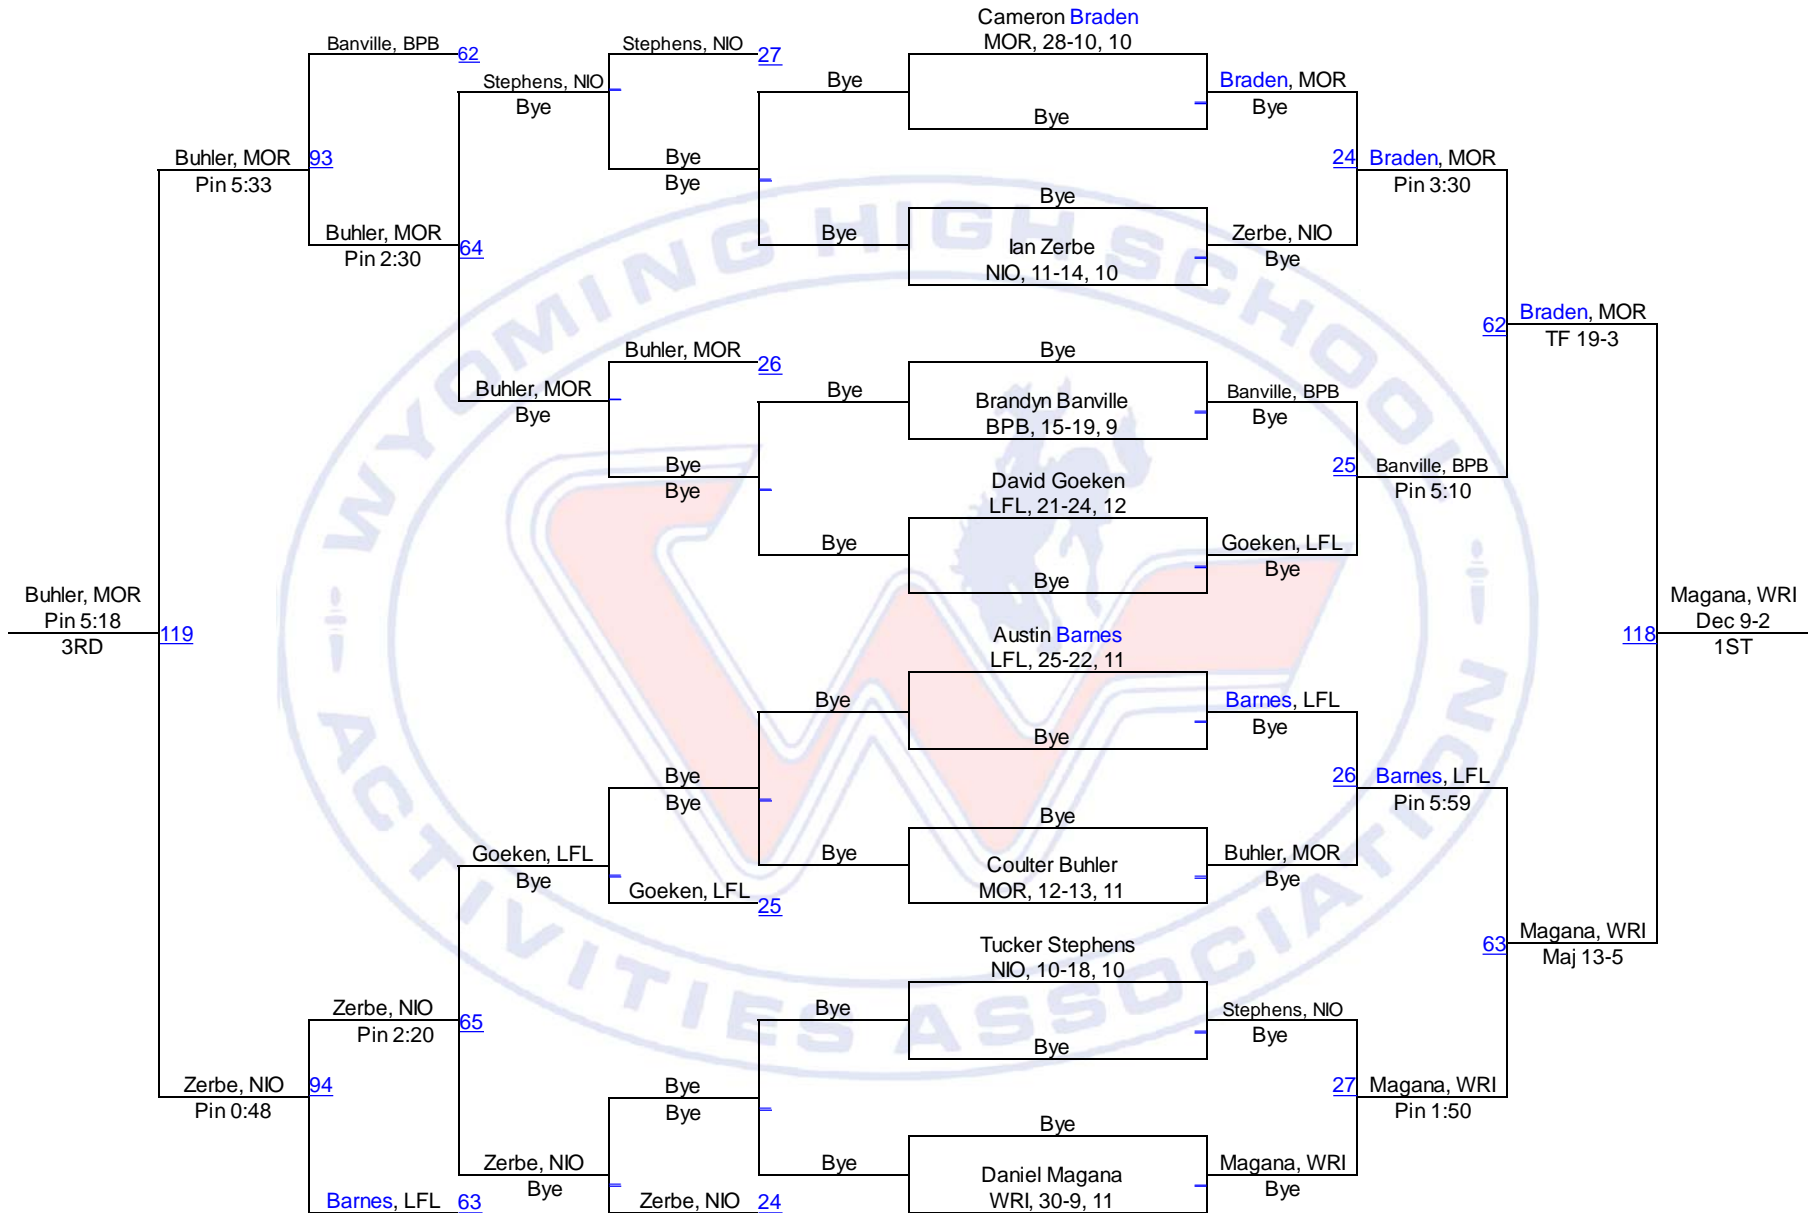

Team Scores

1. Moorcroft/Hulett	282.0
2. Lingle-Ft. Laramie	103.0
3. Wright	98.0
4. Saratoga	96.0
5. Burns/Pine Bluffs	93.5
6. Southeast	83.0
7. Niobrara County	61.0
8. Upton	20.0
9. Sundance	12.0

WHSAA 2A East Regional

106

WHSAA 2A East Regional

126

WHSAA 2A East Regional

132

WHSAA 2A East Regional

138

WHSAA 2A East Regional

145

WHSAA 2A East Regional

152

WHSAA 2A East Regional

182

WHSAA 2A East Regional

195

WHSAA 2A East Regional