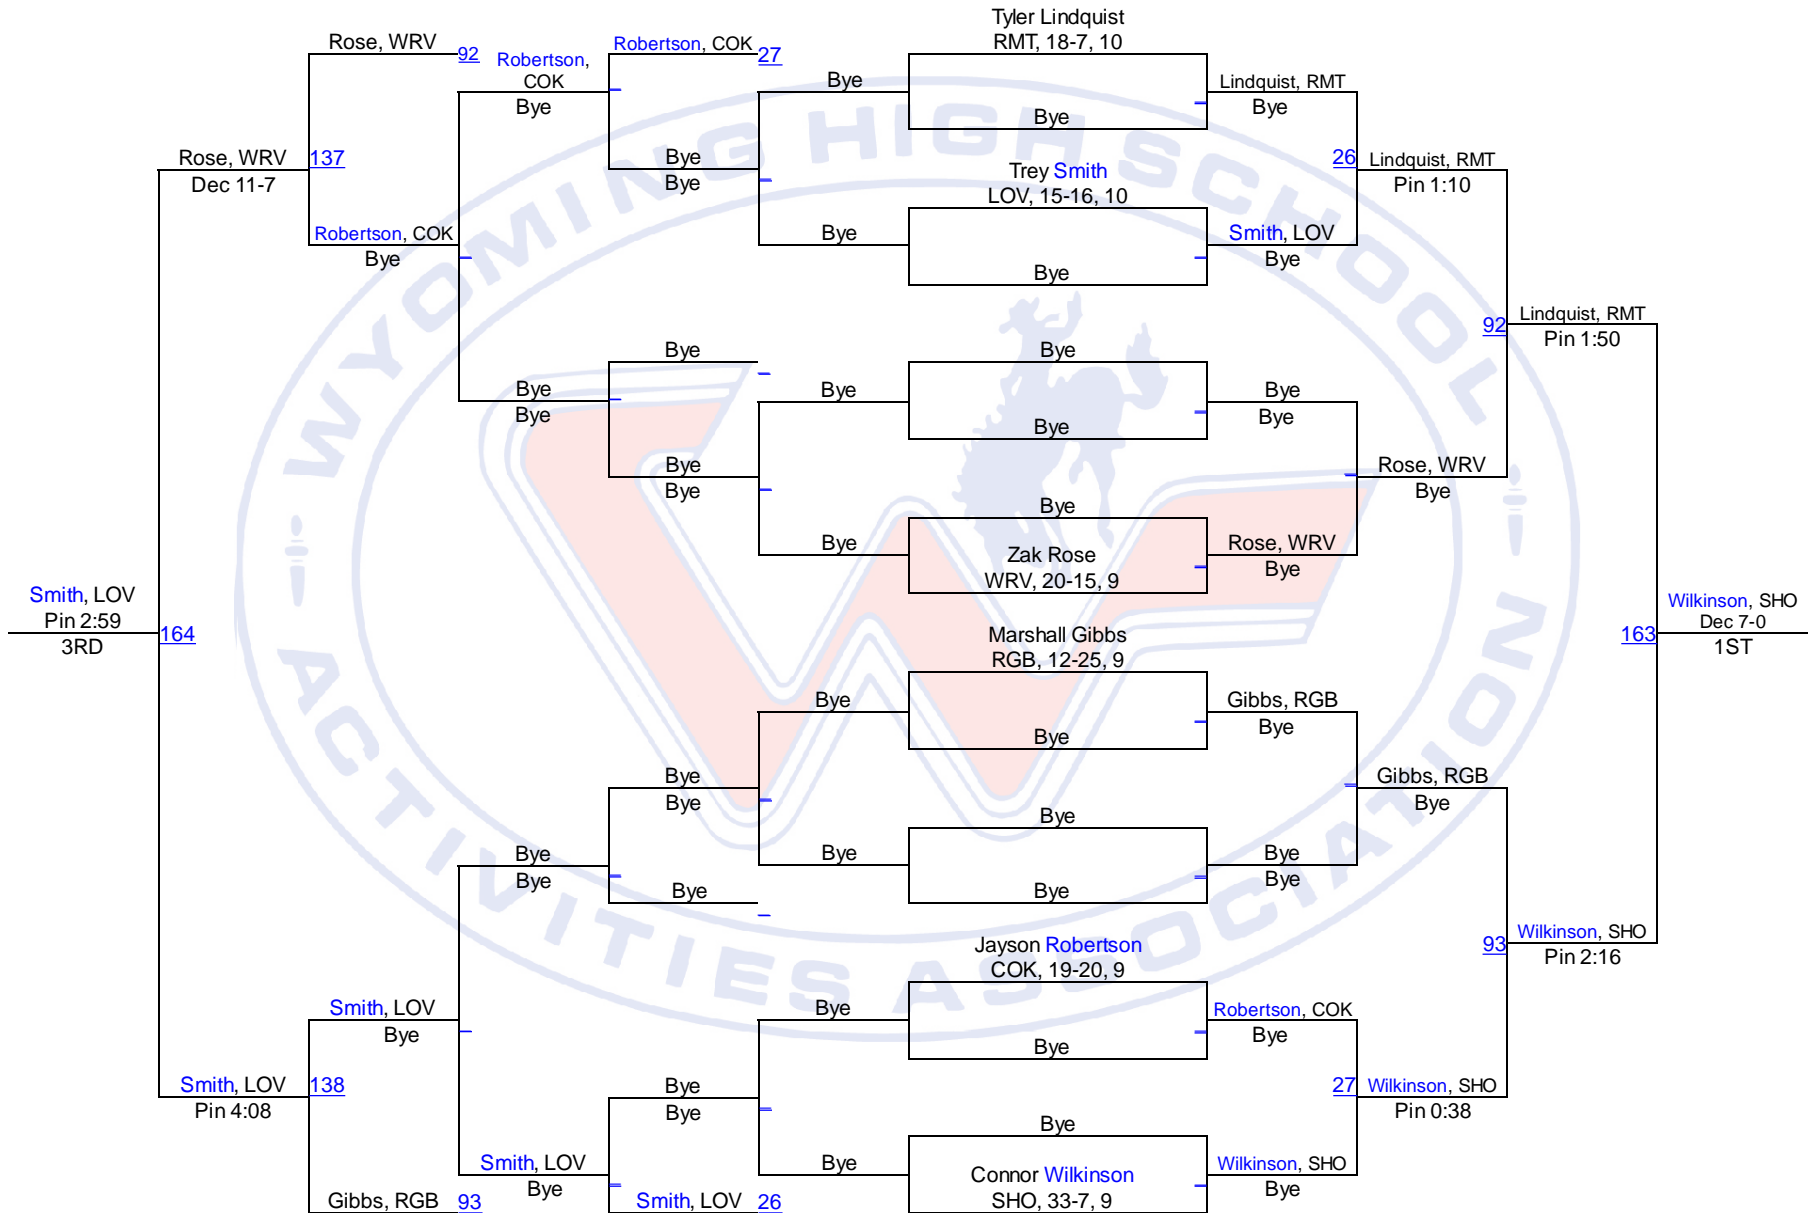

Team Scores

1.	Cokeville	202.0
2.	Lovell	163.5
3.	Riverside/Greybull	127.5
4.	Shoshoni	106.0
5.	Wind River	98.0
6.	Thermopolis	88.0
7.	Rocky Mountain	76.0
8.	Kemmerer	59.5
9.	Dubois	55.0
10.	H.E.M.	53.0
11.	Big Piney	49.0
12.	Wyoming Indian	7.0

WHSAA 2A West Regional

106

WHSAA 2A West Regional

113

WHSAA 2A West Regional

120

WHSAA 2A West Regional

126

WHSAA 2A West Regional

132

WHSAA 2A West Regional

138

WHSAA 2A West Regional

145

WHSAA 2A West Regional

152