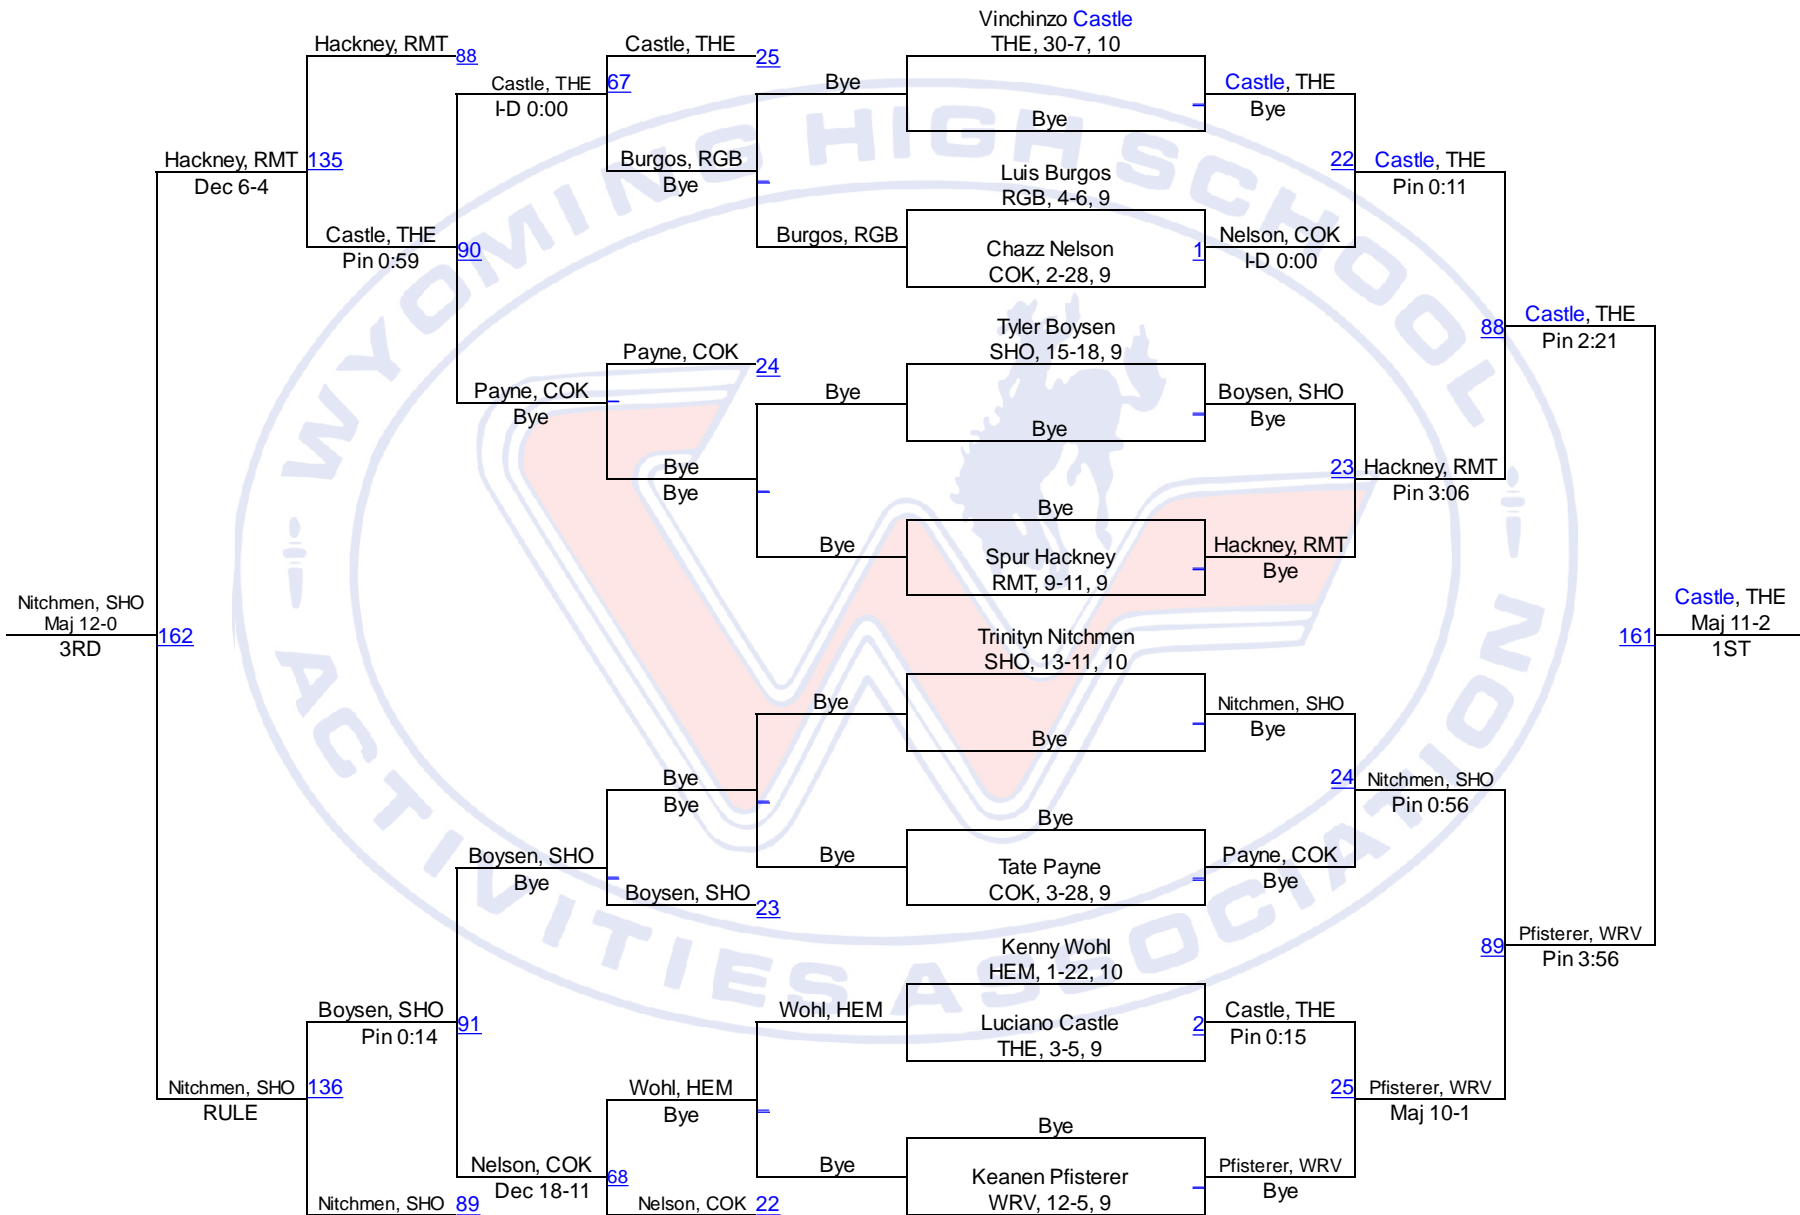

Team Scores

1.	Cokeville	202.0
2.	Lovell	163.5
3.	Riverside/Greybull	127.5
4.	Shoshoni	106.0
5.	Wind River	98.0
6.	Thermopolis	88.0
7.	Rocky Mountain	76.0
8.	Kemmerer	59.5
9.	Dubois	55.0
10.	H.E.M.	53.0
11.	Big Piney	49.0
12.	Wyoming Indian	7.0

WHSAA 2A West Regional

106

WHSAA 2A West Regional

113

WHSAA 2A West Regional

120

WHSAA 2A West Regional

126