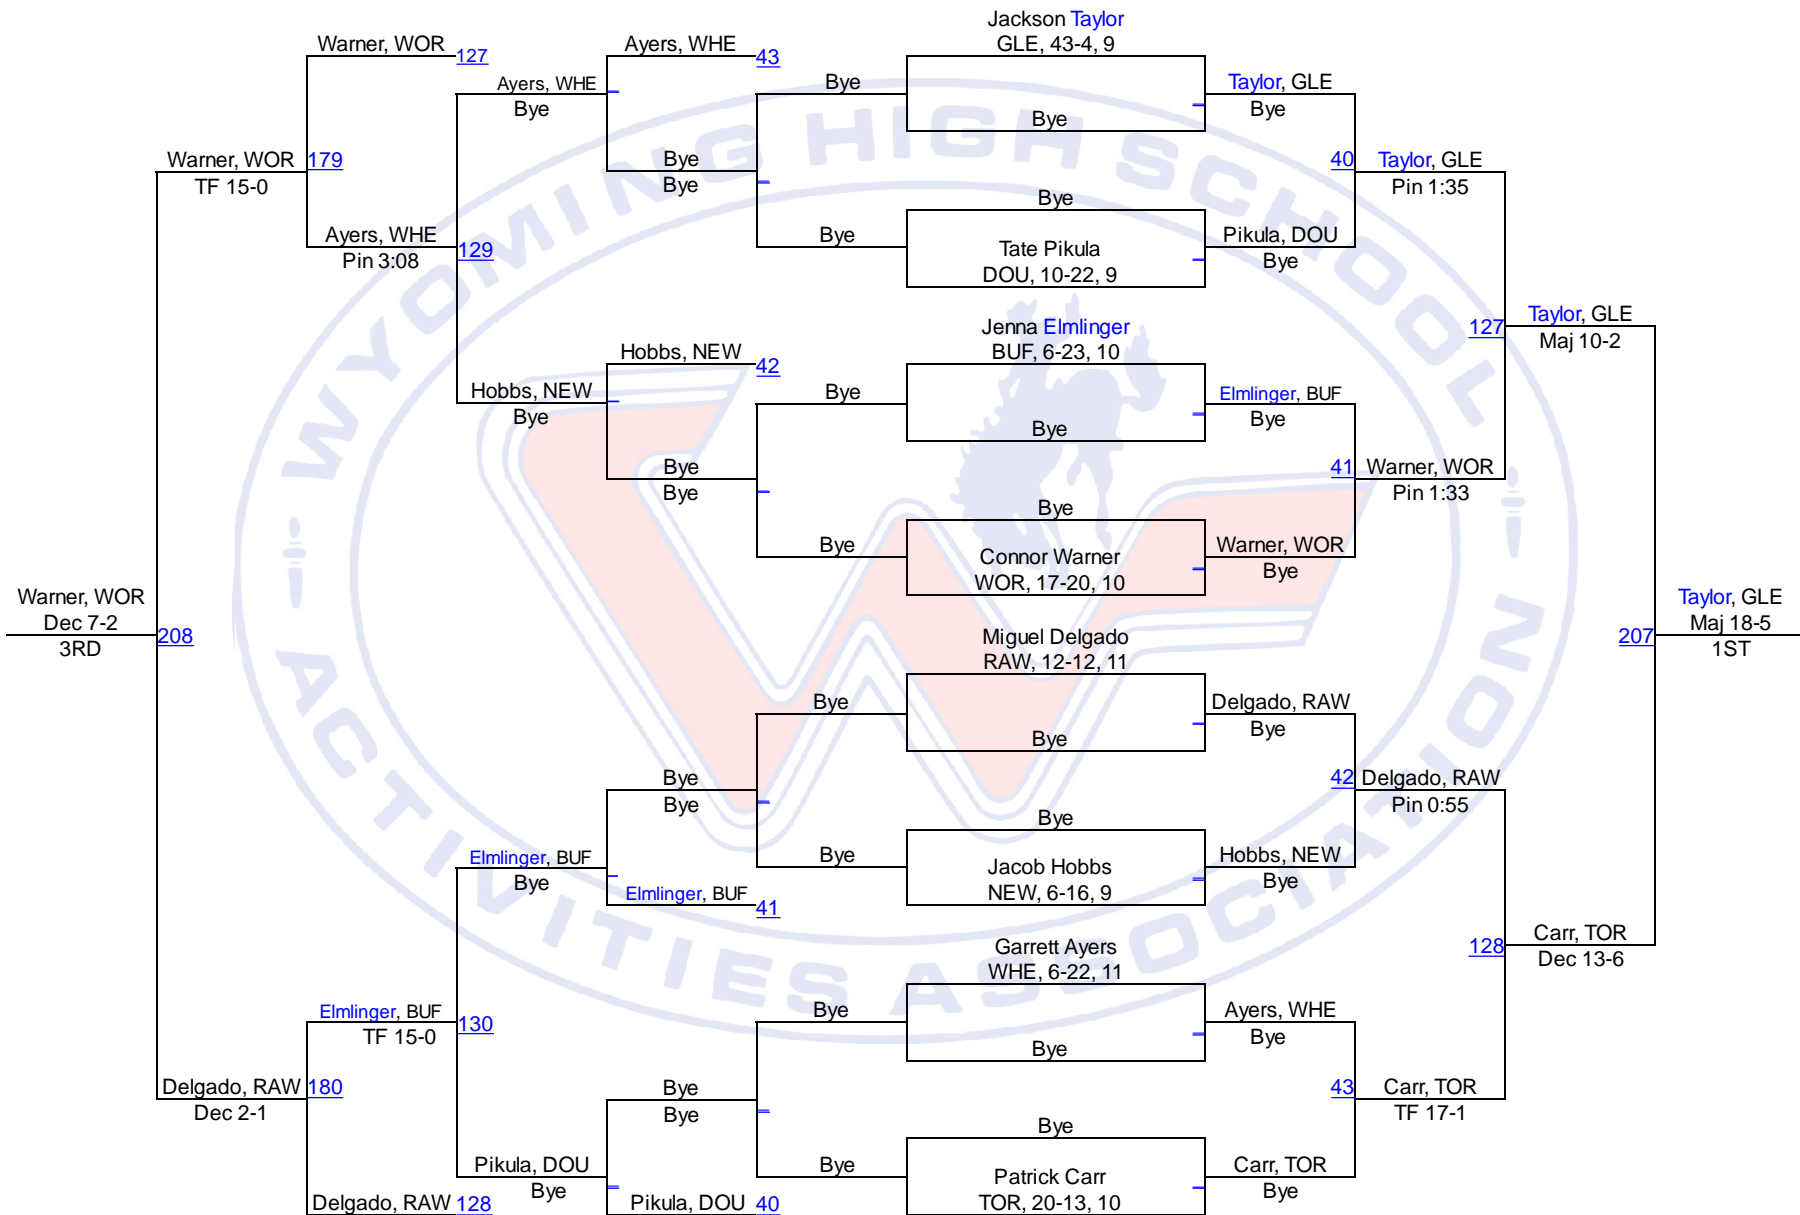

Team Scores

1. Worland	240.5
2. Douglas	230.0
3. Torrington	204.0
4. Wheatland	123.0
5. Rawlins	99.0
6. Glenrock	89.5
7. Newcastle	51.0
8. Buffalo	39.5

WHSAA 3A East Regional

106

WHSAA 3A East Regional

113

WHSAA 3A East Regional

120

WHSAA 3A East Regional

126

WHSAA 3A East Regional

132

WHSAA 3A East Regional

138