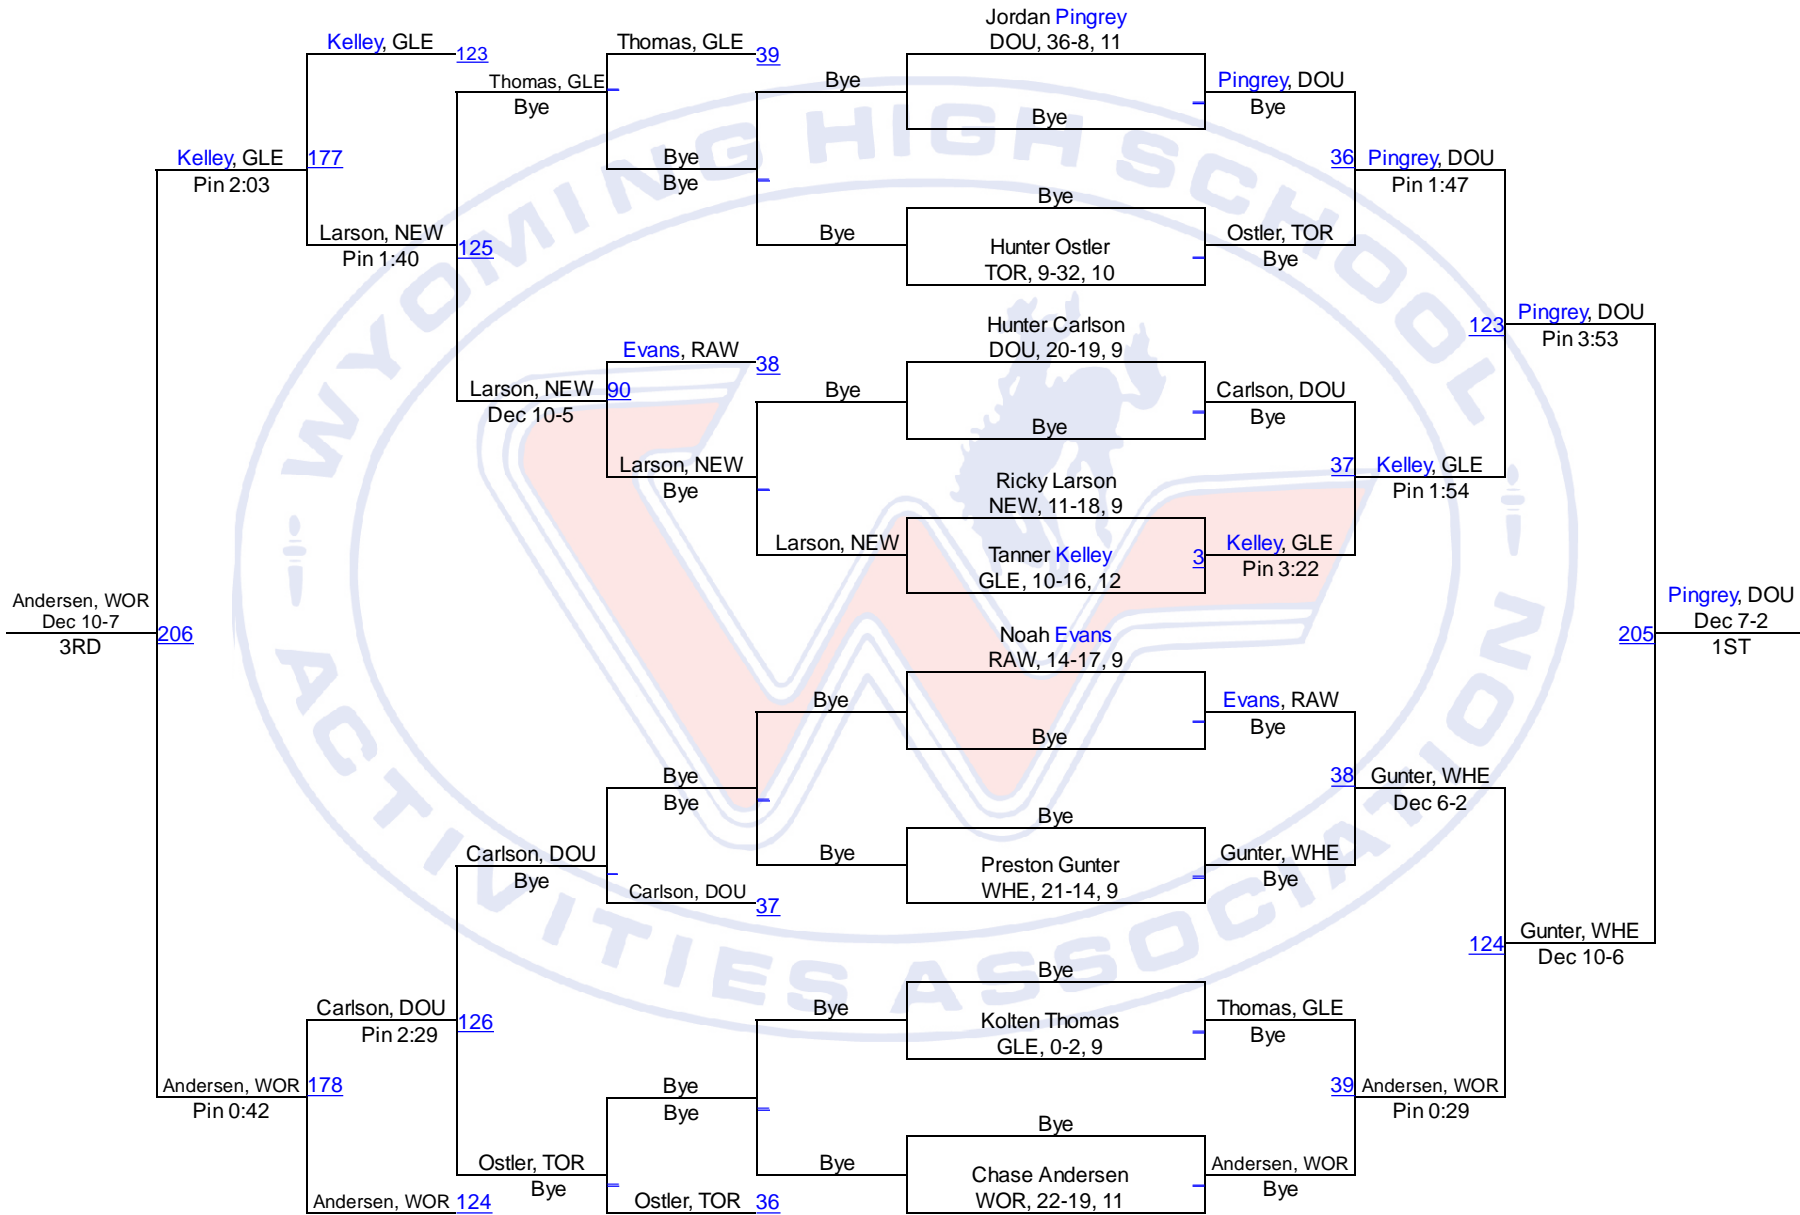

Team Scores

1. Worland	240.5
2. Douglas	230.0
3. Torrington	204.0
4. Wheatland	123.0
5. Rawlins	99.0
6. Glenrock	89.5
7. Newcastle	51.0
8. Buffalo	39.5

WHSAA 3A East Regional

106

WHSAA 3A East Regional

113

WHSAA 3A East Regional

120

WHSAA 3A East Regional

126

WHSAA 3A East Regional

132

WHSAA 3A East Regional

138