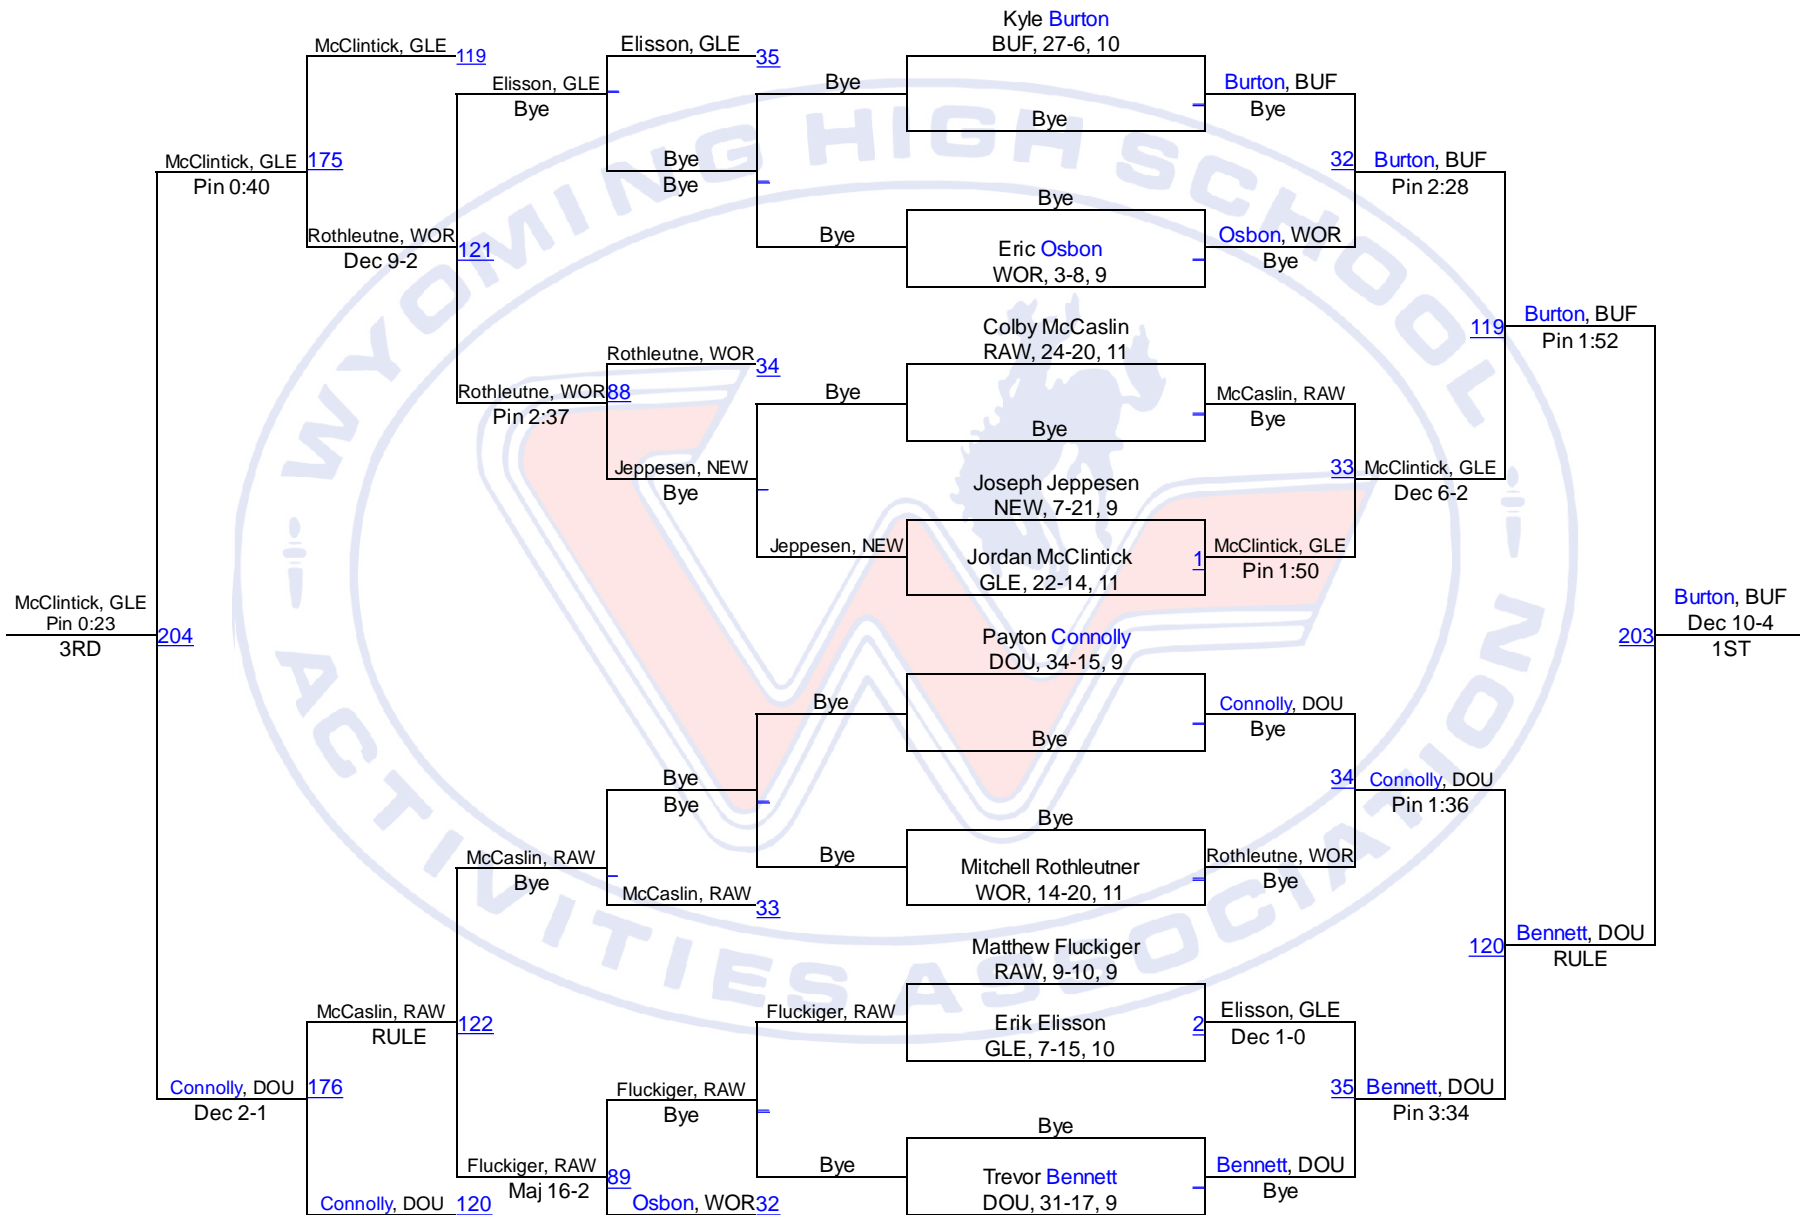

Team Scores

1. Worland	240.5
2. Douglas	230.0
3. Torrington	204.0
4. Wheatland	123.0
5. Rawlins	99.0
6. Glenrock	89.5
7. Newcastle	51.0
8. Buffalo	39.5

WHSAA 3A East Regional

106

WHSAA 3A East Regional

113

WHSAA 3A East Regional

120

WHSAA 3A East Regional

126

WHSAA 3A East Regional

132

WHSAA 3A East Regional

138