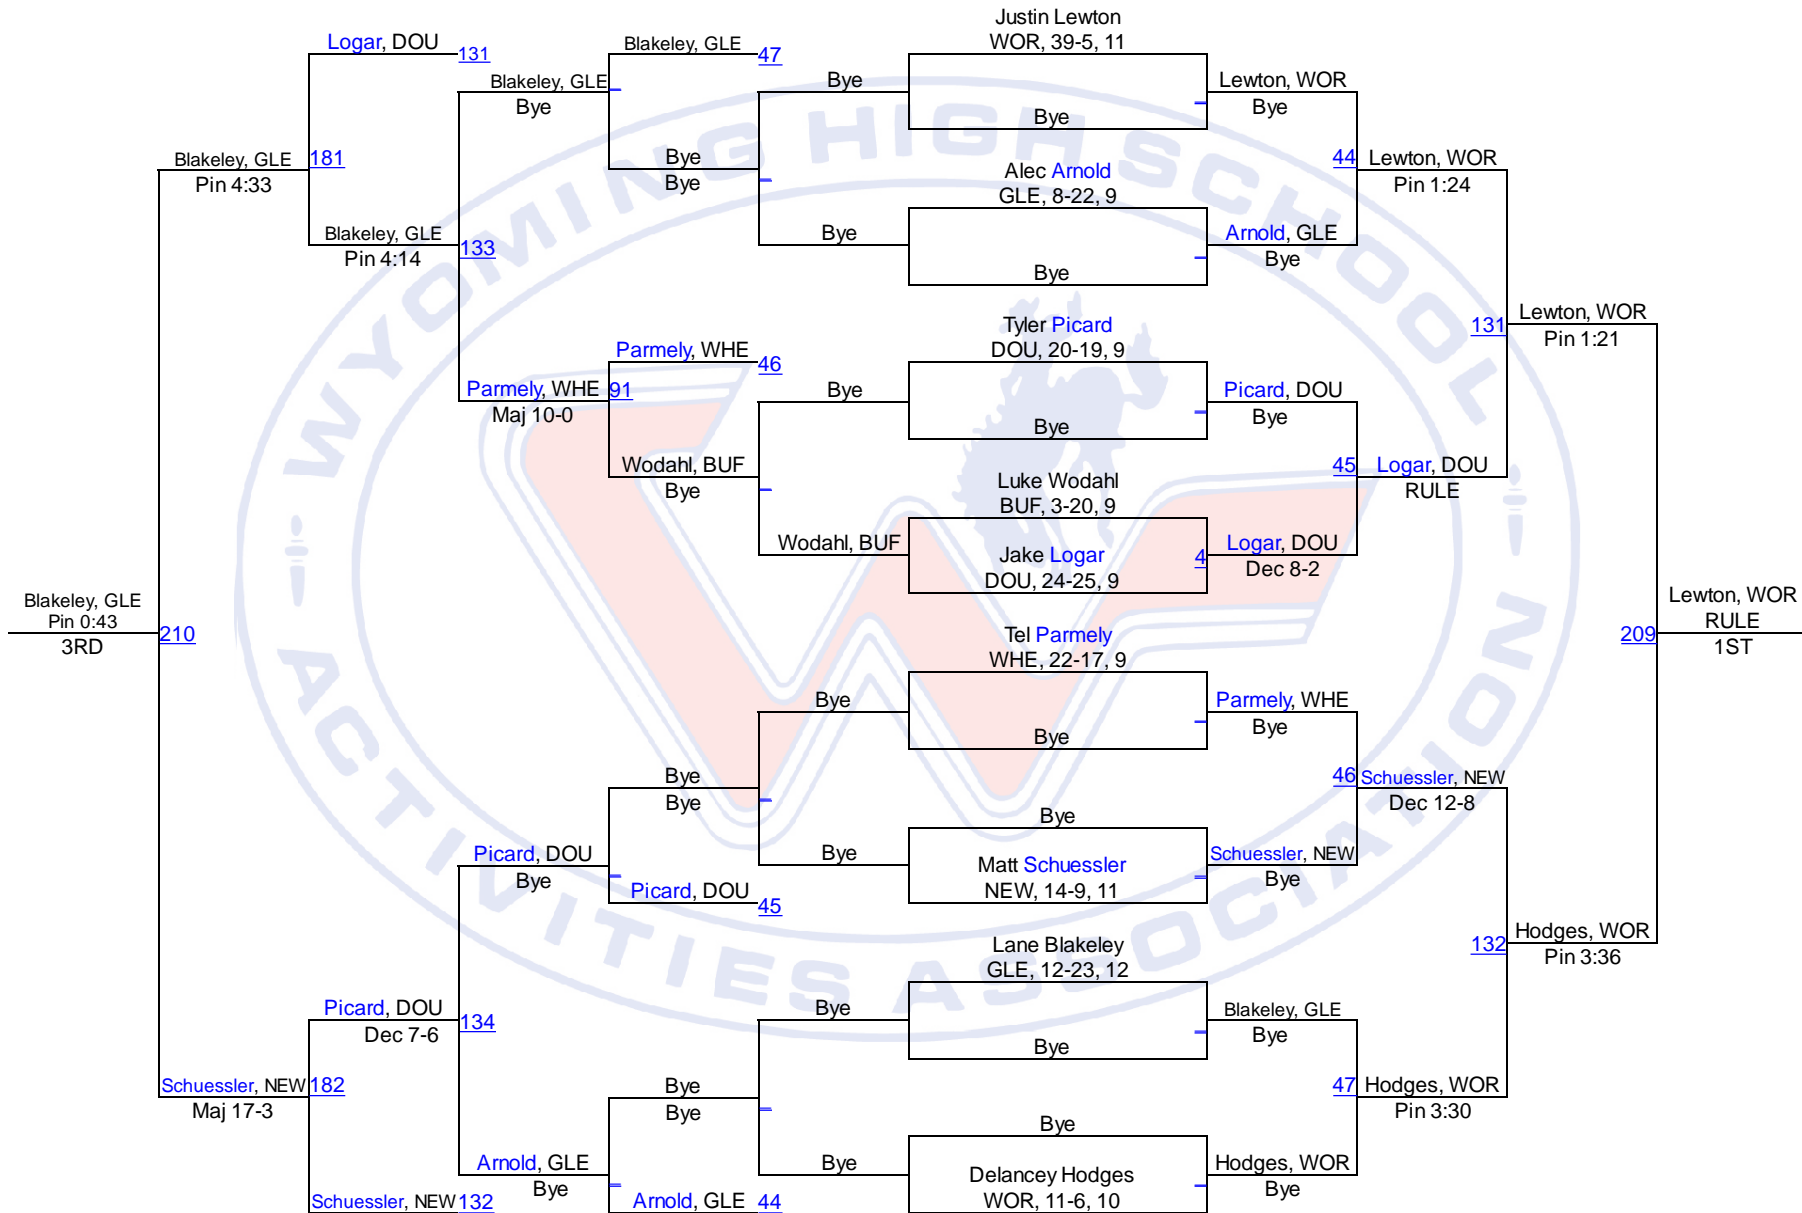

Team Scores

1. Worland	240.5
2. Douglas	230.0
3. Torrington	204.0
4. Wheatland	123.0
5. Rawlins	99.0
6. Glenrock	89.5
7. Newcastle	51.0
8. Buffalo	39.5

WHSAA 3A East Regional

106

WHSAA 3A East Regional

113

WHSAA 3A East Regional

120

WHSAA 3A East Regional

126

WHSAA 3A East Regional

132

WHSAA 3A East Regional

138