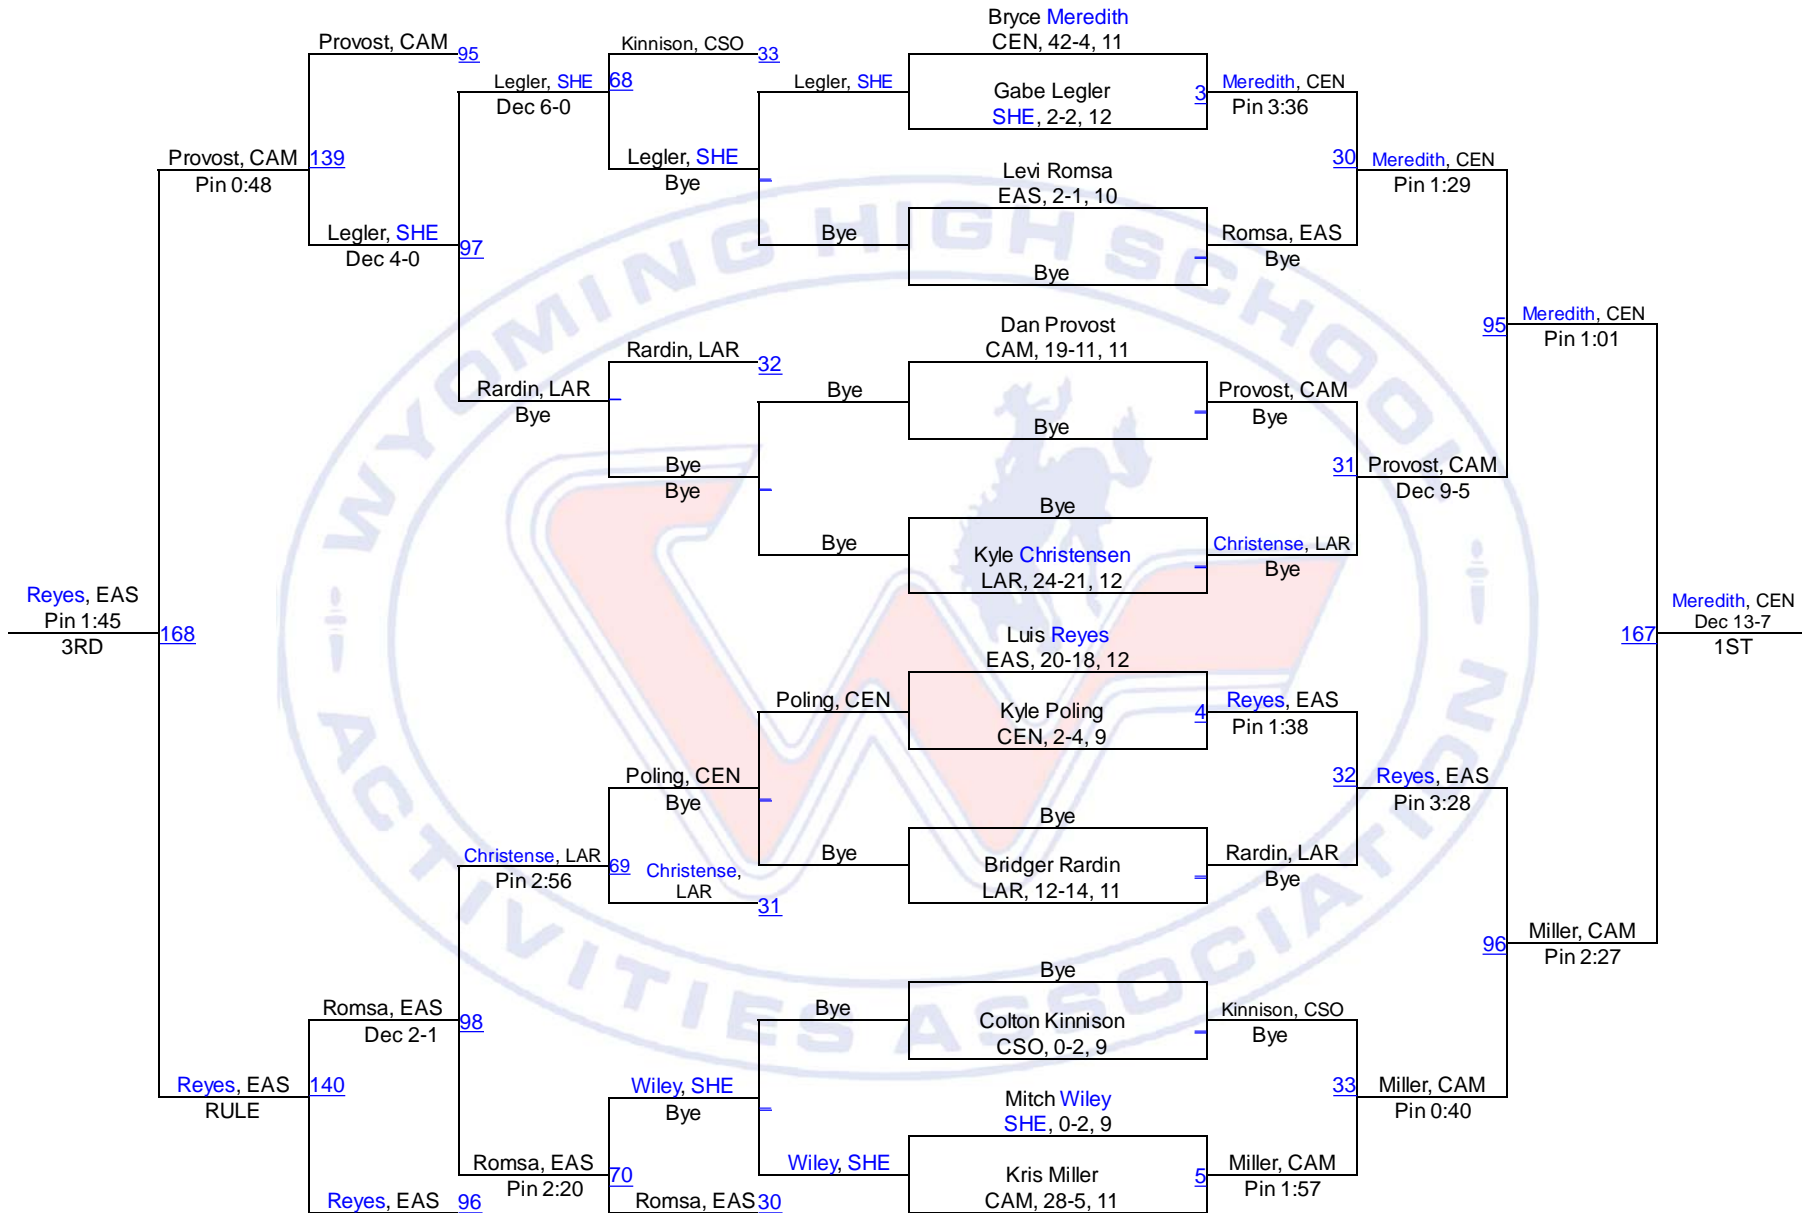

WHSAA 4A East Regional

132