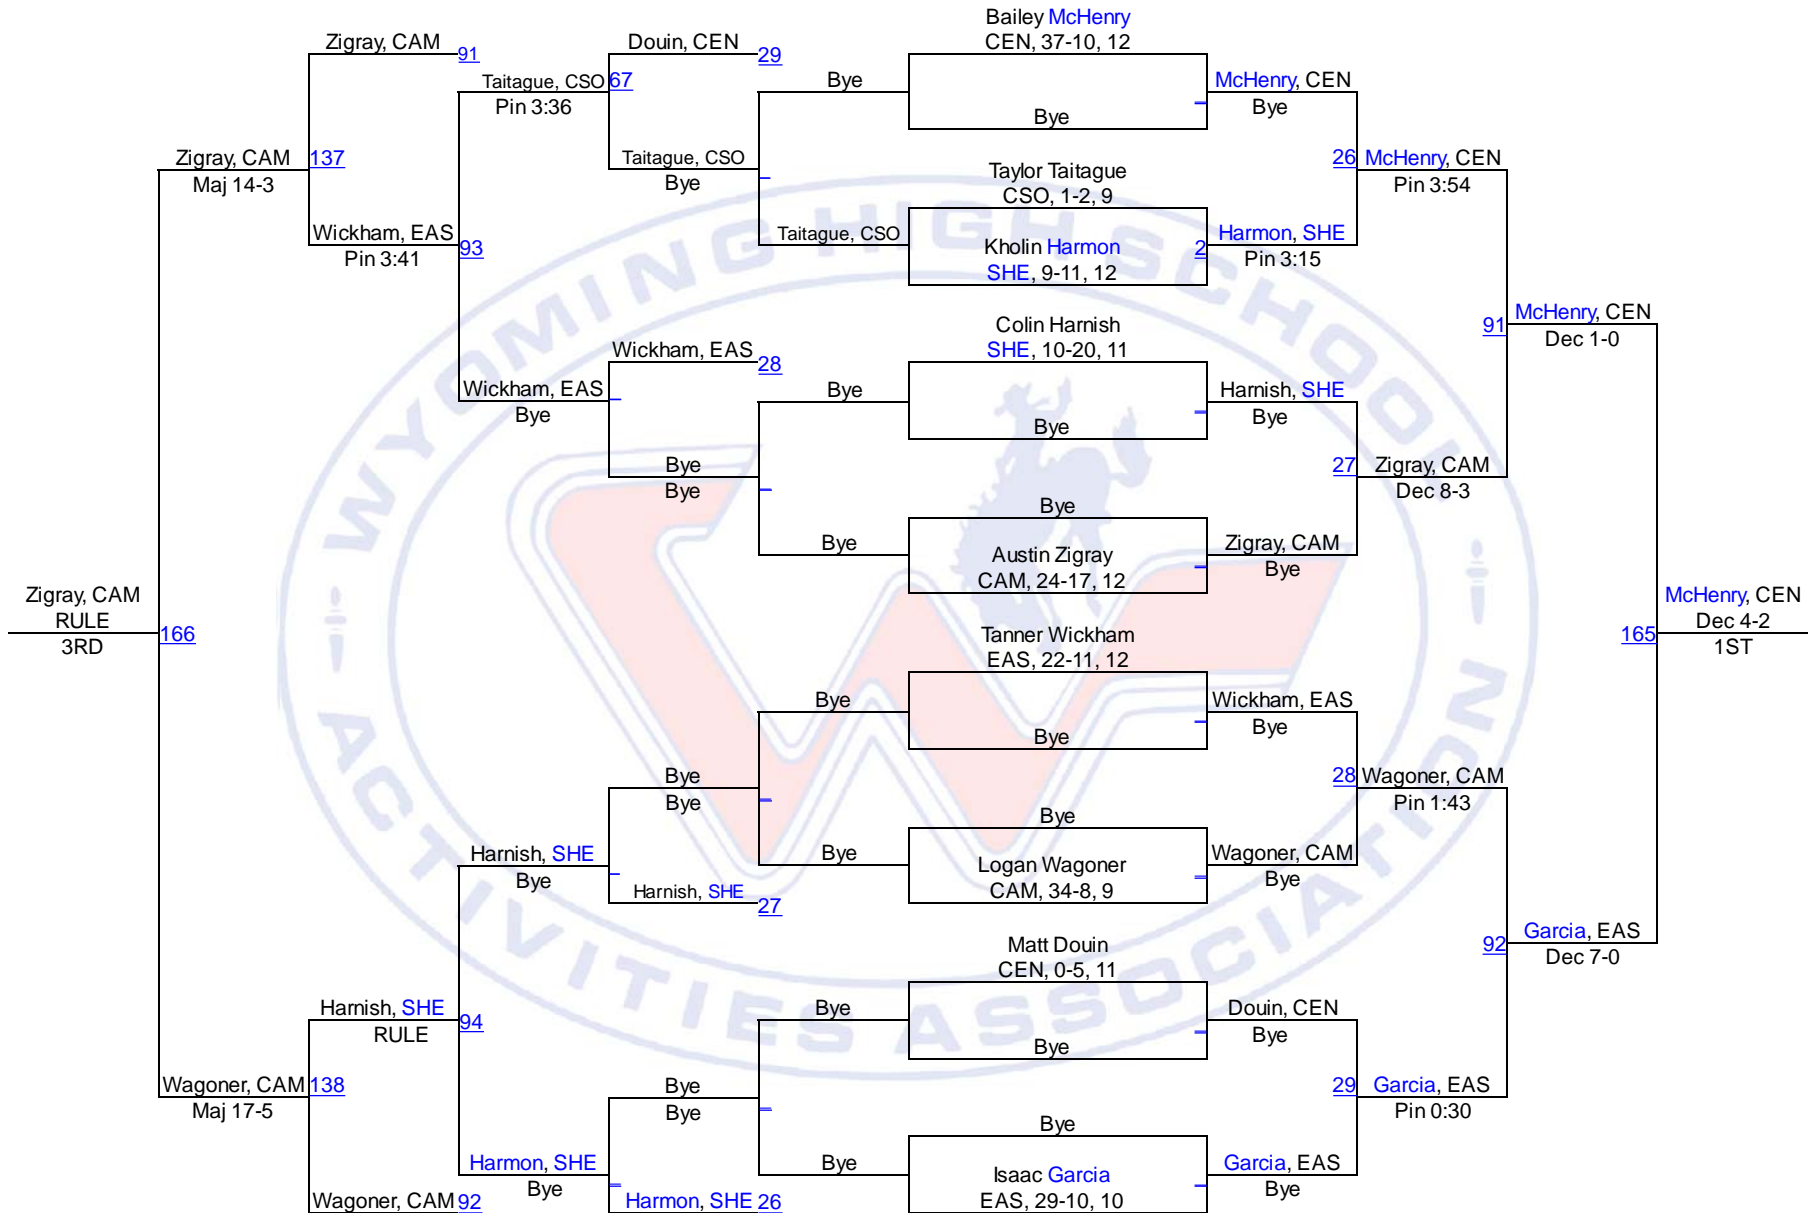

Team Scores

1. Campbell County 305.0
2. Cheyenne East 253.0
3. Cheyenne Central 127.0
4. Sheridan 100.5
5. Cheyenne South 96.0
6. Laramie 45.0

WHSAA 4A East Regional

106

WHSAA 4A East Regional

113

WHSAA 4A East Regional

126

WHSAA 4A East Regional

132

WHSAA 4A East Regional

145

WHSAA 4A East Regional

152

WHSAA 4A East Regional