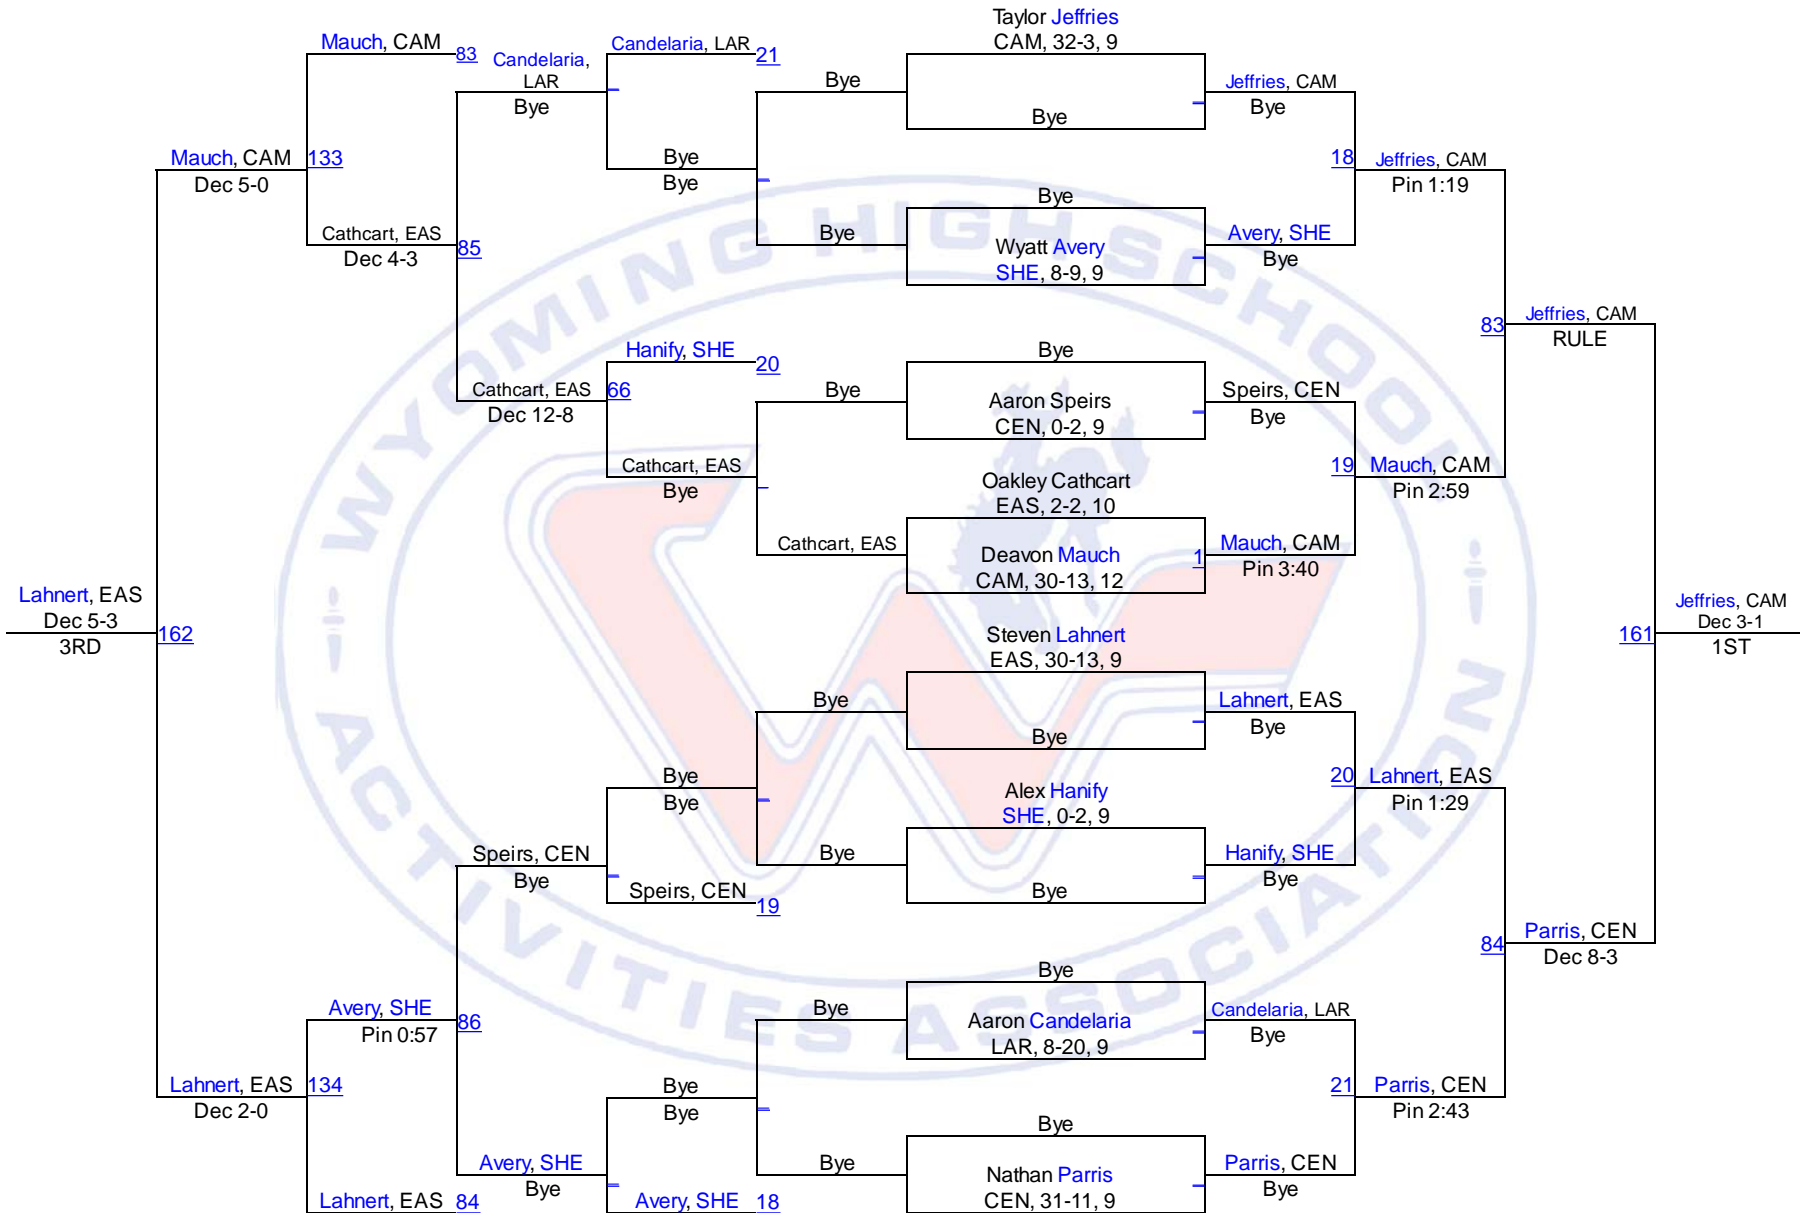

Team Scores

1. Campbell County 305.0
2. Cheyenne East 253.0
3. Cheyenne Central 127.0
4. Sheridan 100.5
5. Cheyenne South 96.0
6. Laramie 45.0

WHSAA 4A East Regional

106

WHSAA 4A East Regional

113

WHSAA 4A East Regional