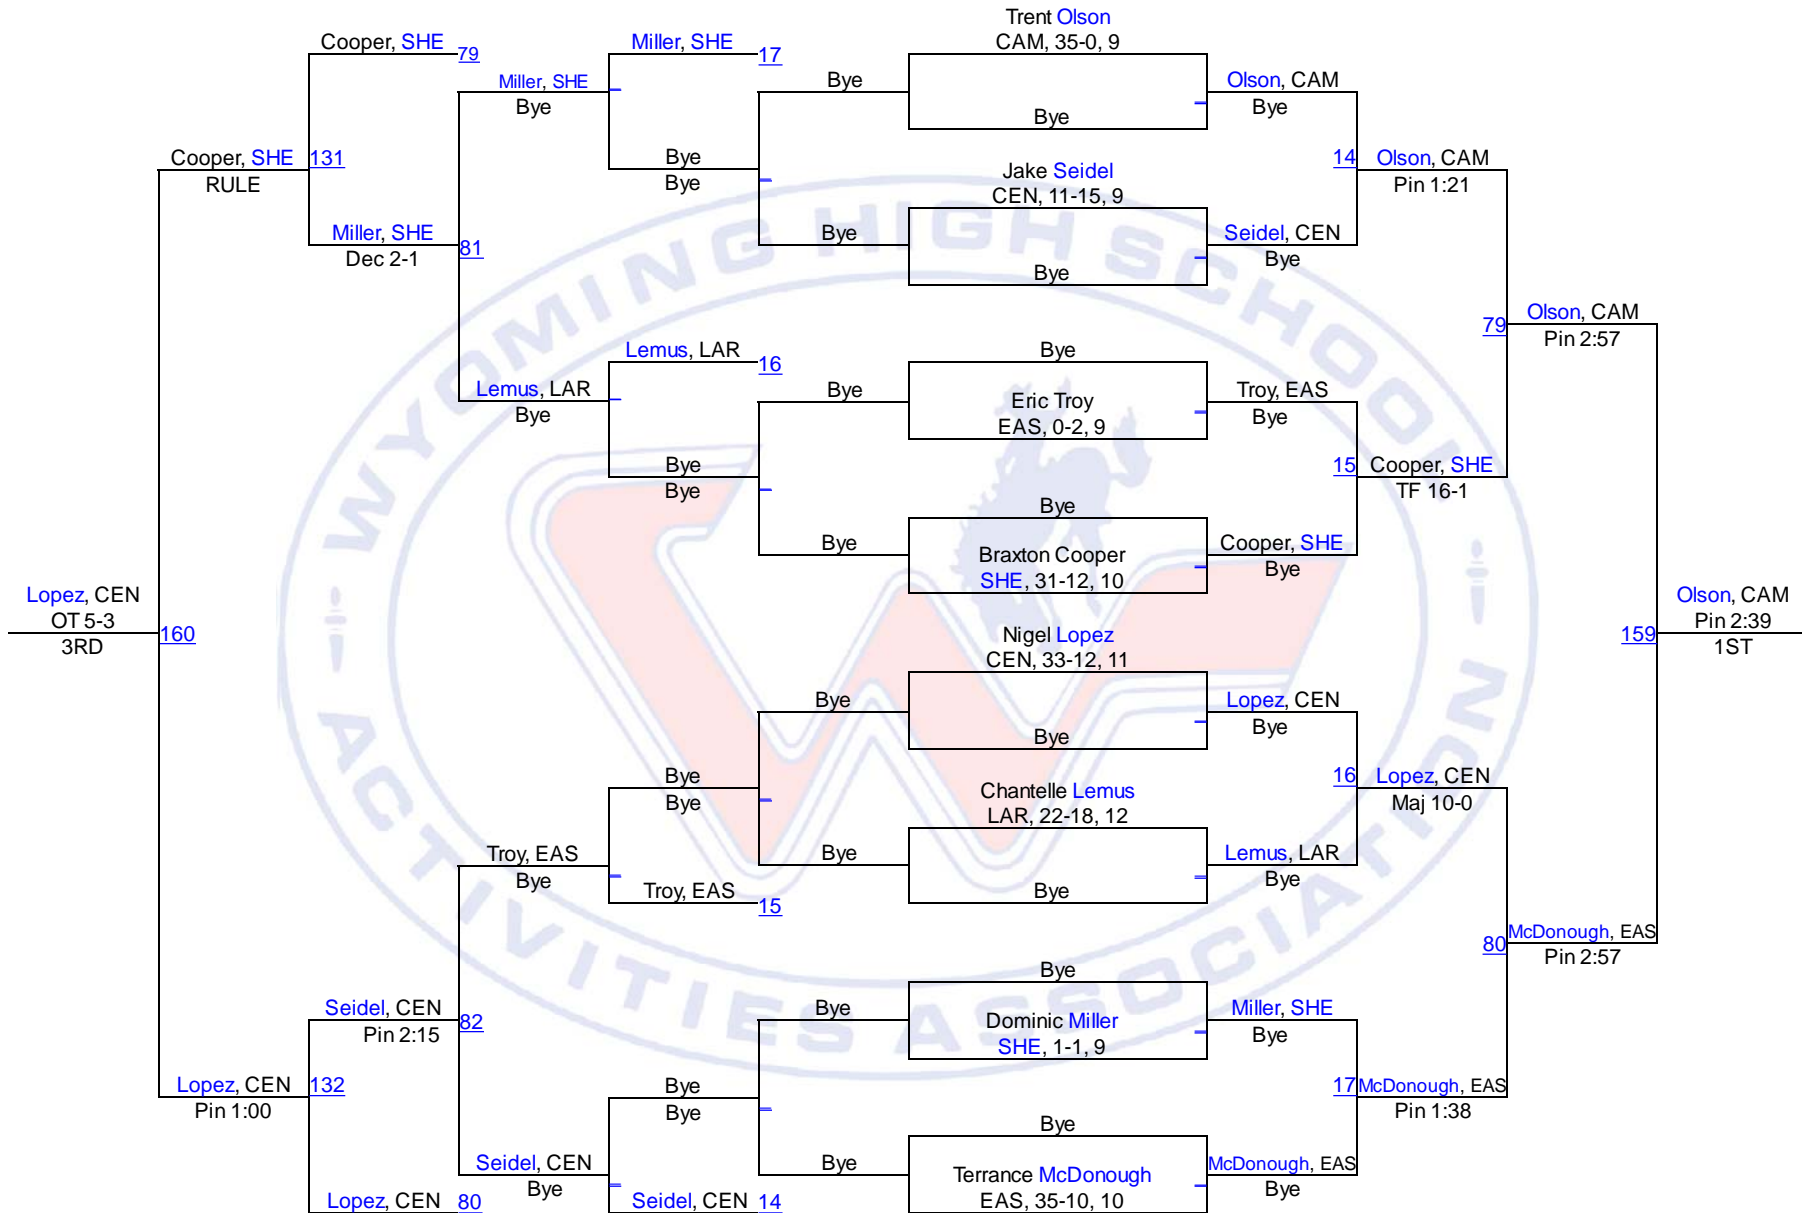

Team Scores

1. Campbell County 305.0
2. Cheyenne East 253.0
3. Cheyenne Central 127.0
4. Sheridan 100.5
5. Cheyenne South 96.0
6. Laramie 45.0

WHSAA 4A East Regional

106

WHSAA 4A East Regional

113

WHSAA 4A East Regional

126

WHSAA 4A East Regional

132

WHSAA 4A East Regional

145

WHSAA 4A East Regional

152

WHSAA 4A East Regional