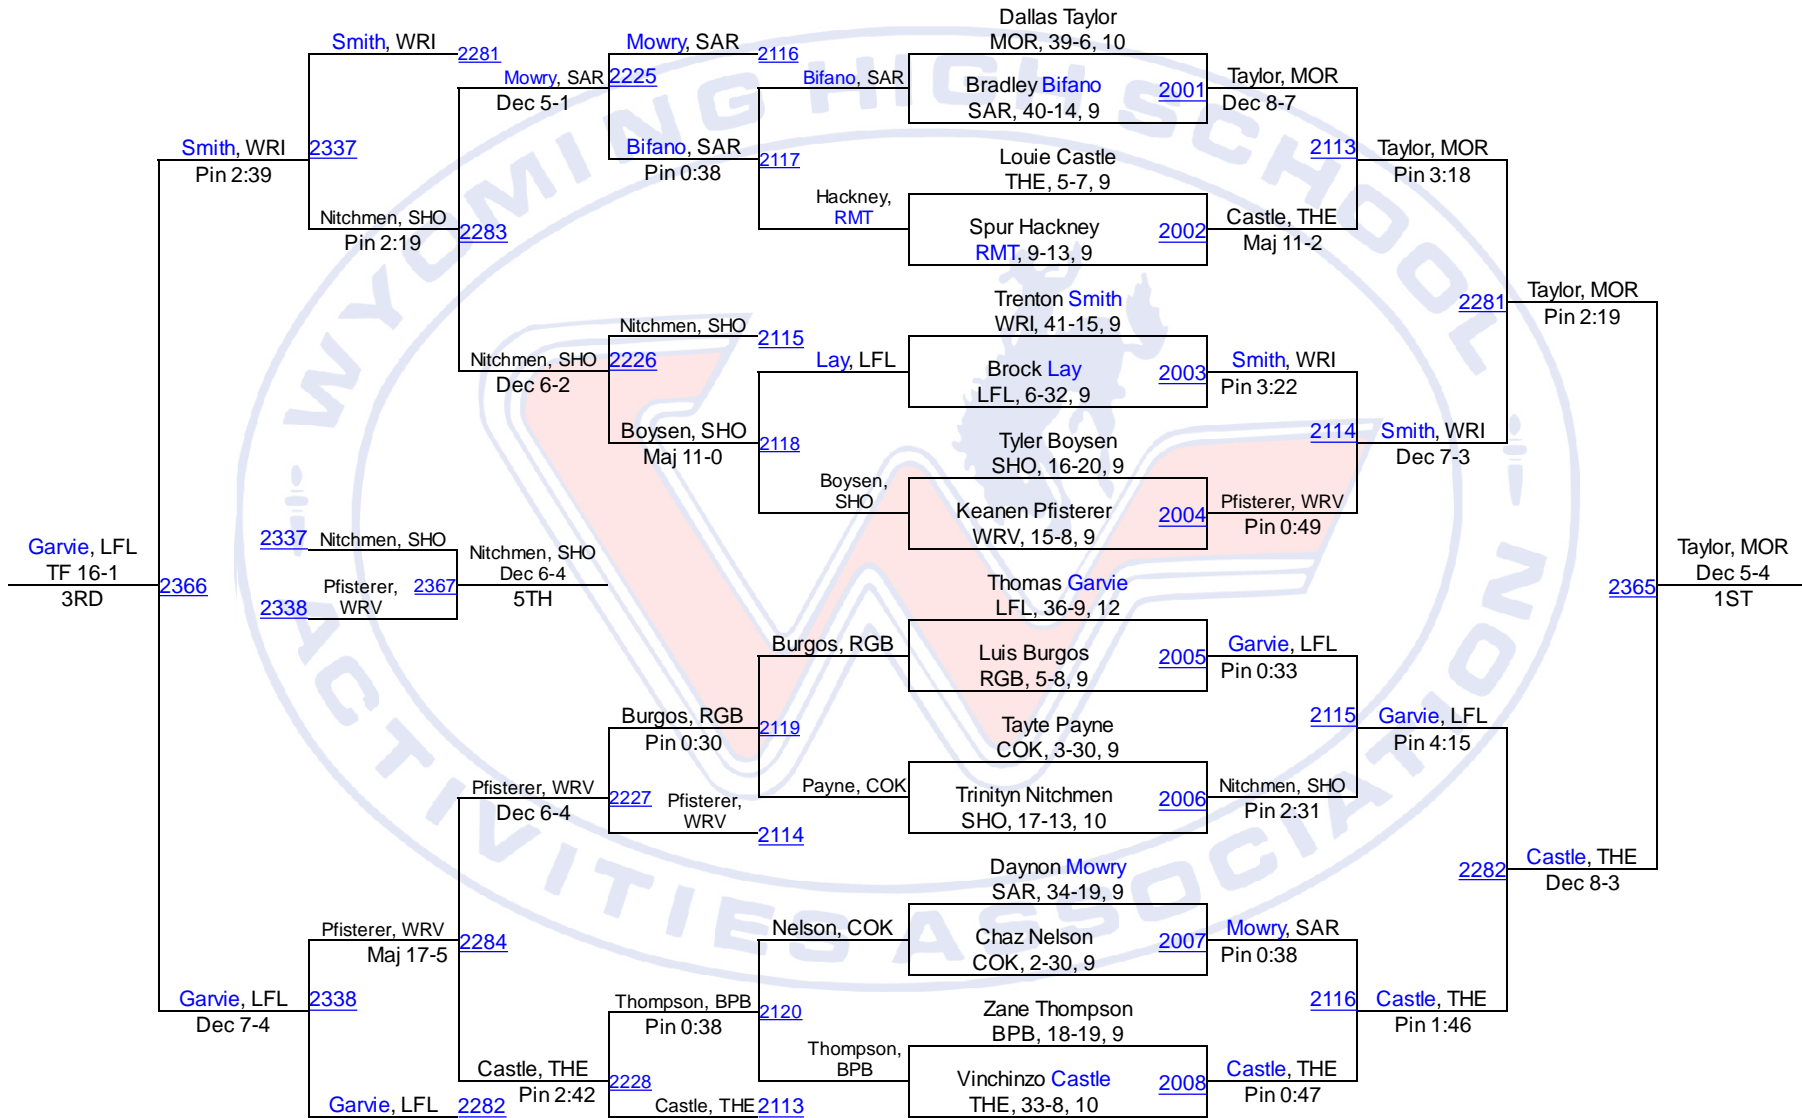

Team Scores

2A

1.	Moorcroft/Hulett	263.0
2.	Cokeville	170.0
3.	Lovell	147.5
4.	Riverside/Greybull	126.5
5.	Shoshoni	95.0
6.	Wright	85.0
7.	Thermopolis	80.5
8.	Lingle-Ft. Laramie	80.0
9.	Southeast	65.5
10.	Burns/Pine Bluffs	64.0
11.	Dubois	61.0
11.	Saratoga	61.0
13.	Wind River	59.0
14.	Rocky Mountain	57.5
15.	H.E.M.	55.0
16.	Kemmerer	53.5
17.	Niobrara County	40.0
18.	Big Piney	27.0
19.	Upton	16.0
20.	Sundance	13.0
21.	Wyoming Indian	6.0

2013 WHSAA State Championships

2A-106