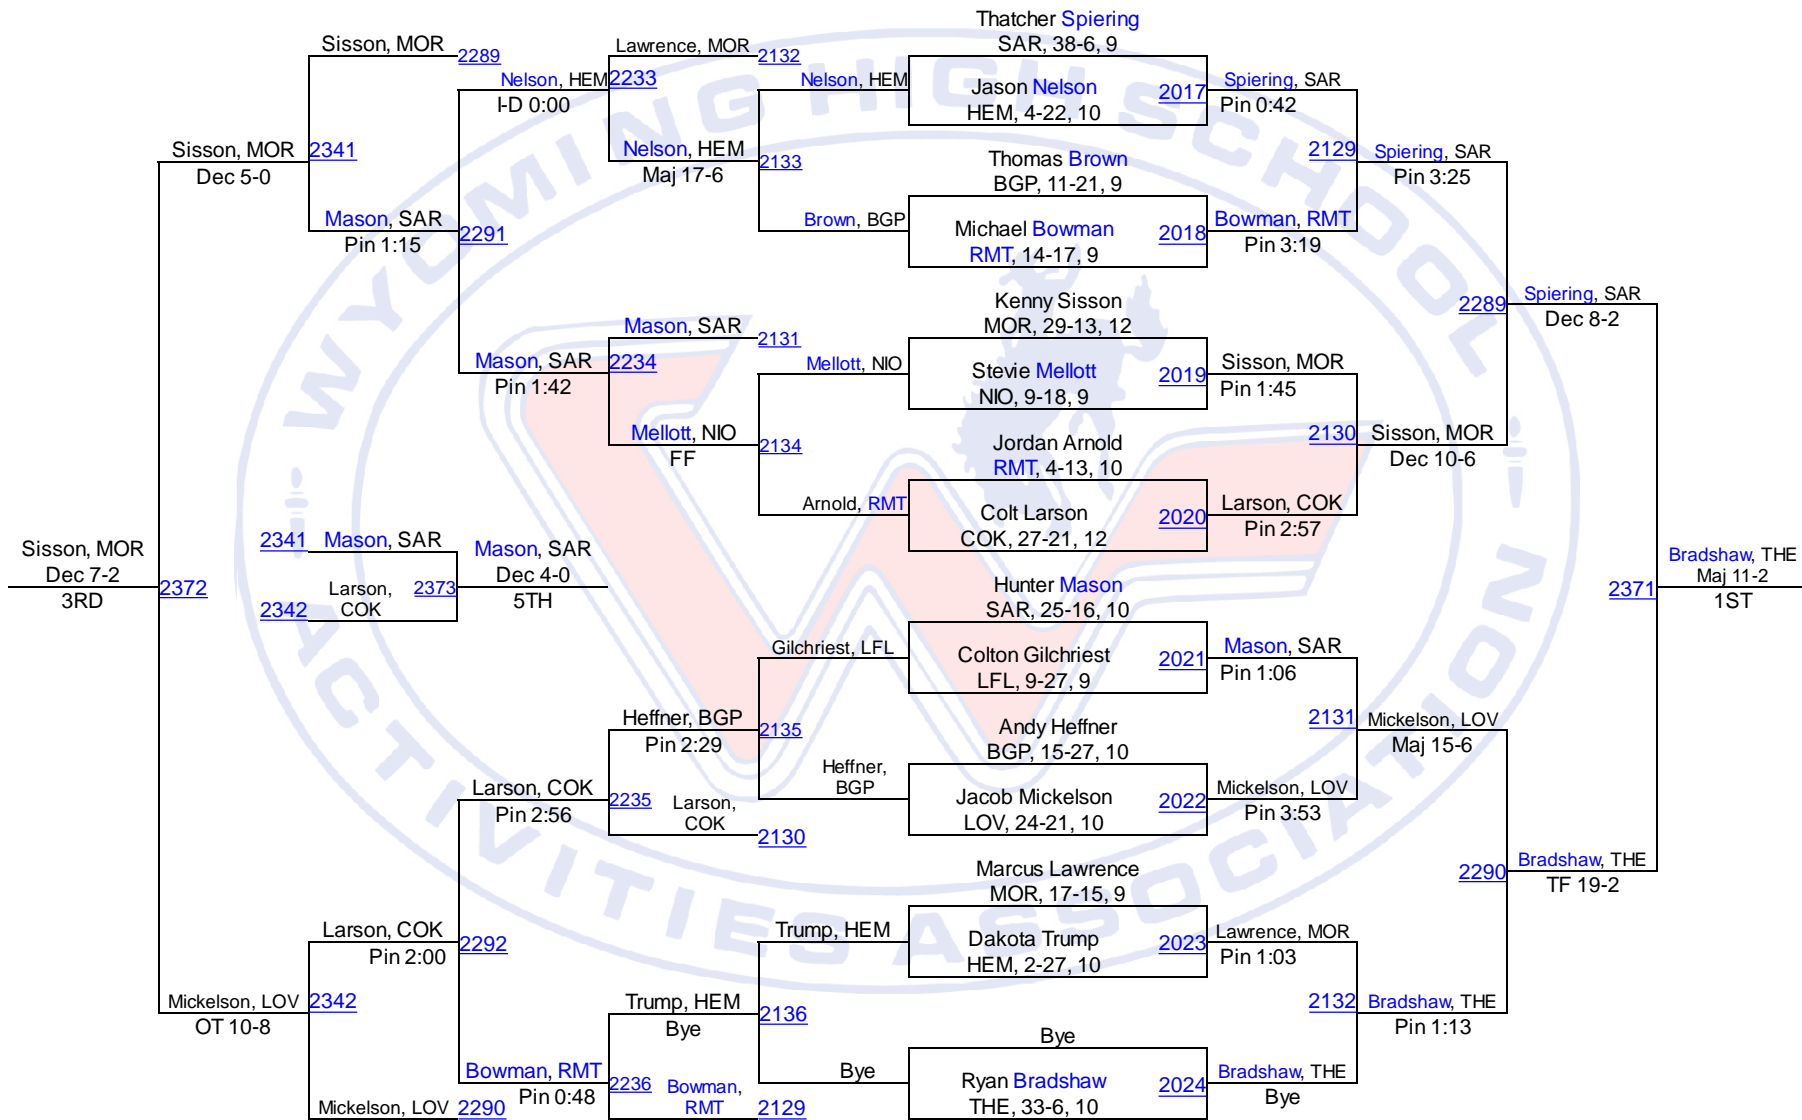

2013 WHSAA State Championships

2A-120