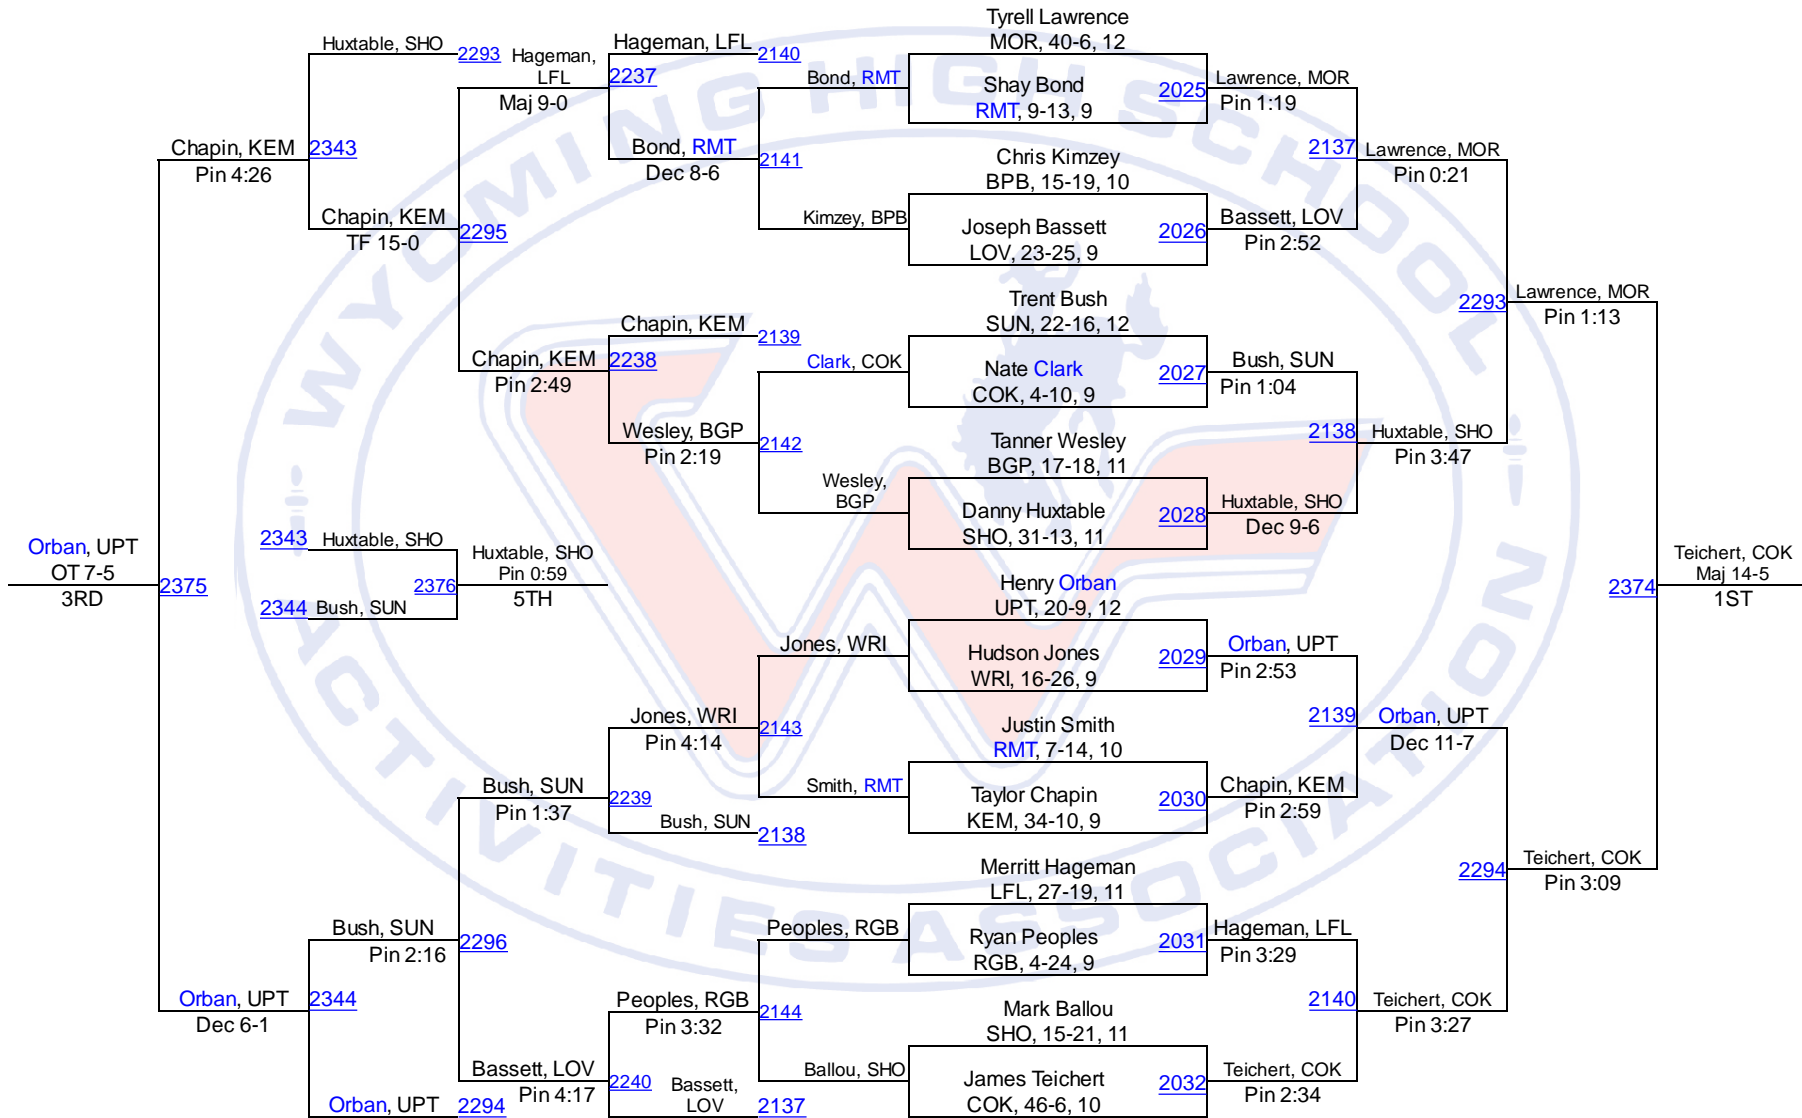

2013 WHSAA State Championships

2A-126