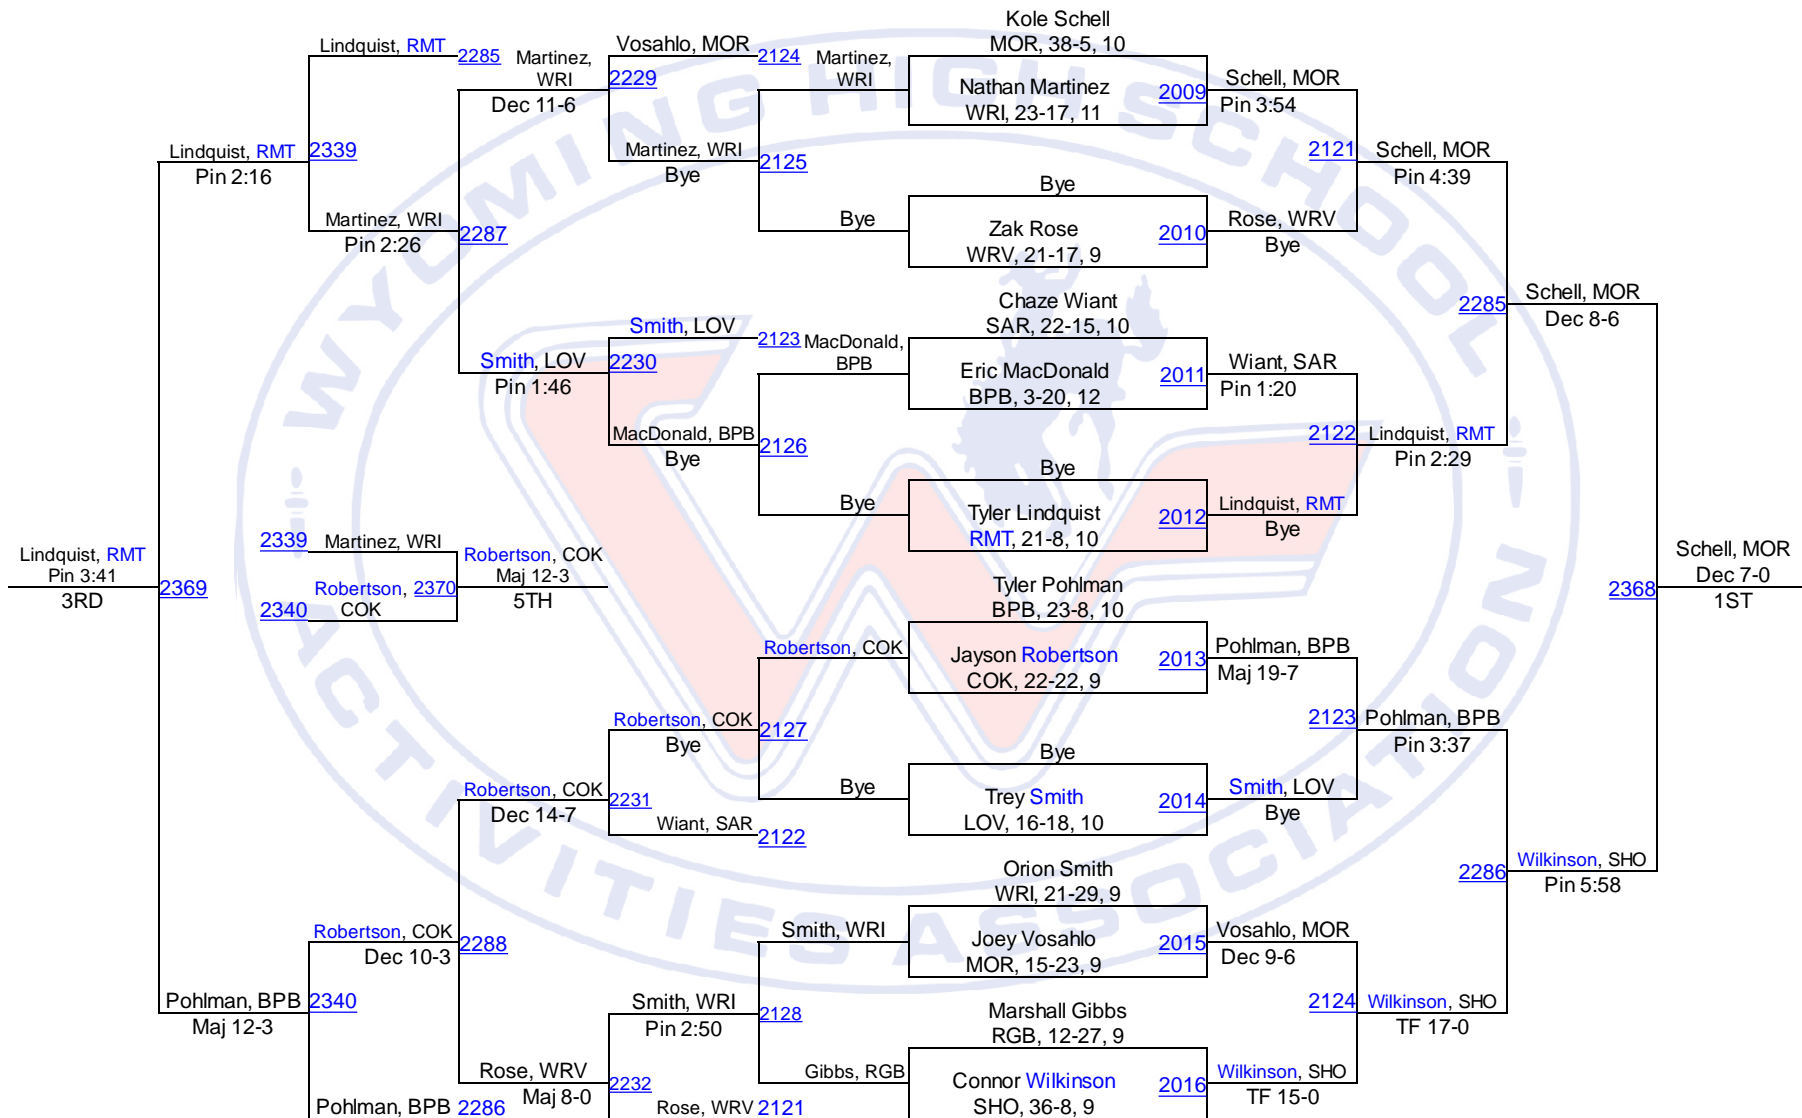

2013 WHSAA State Championships

2A-113