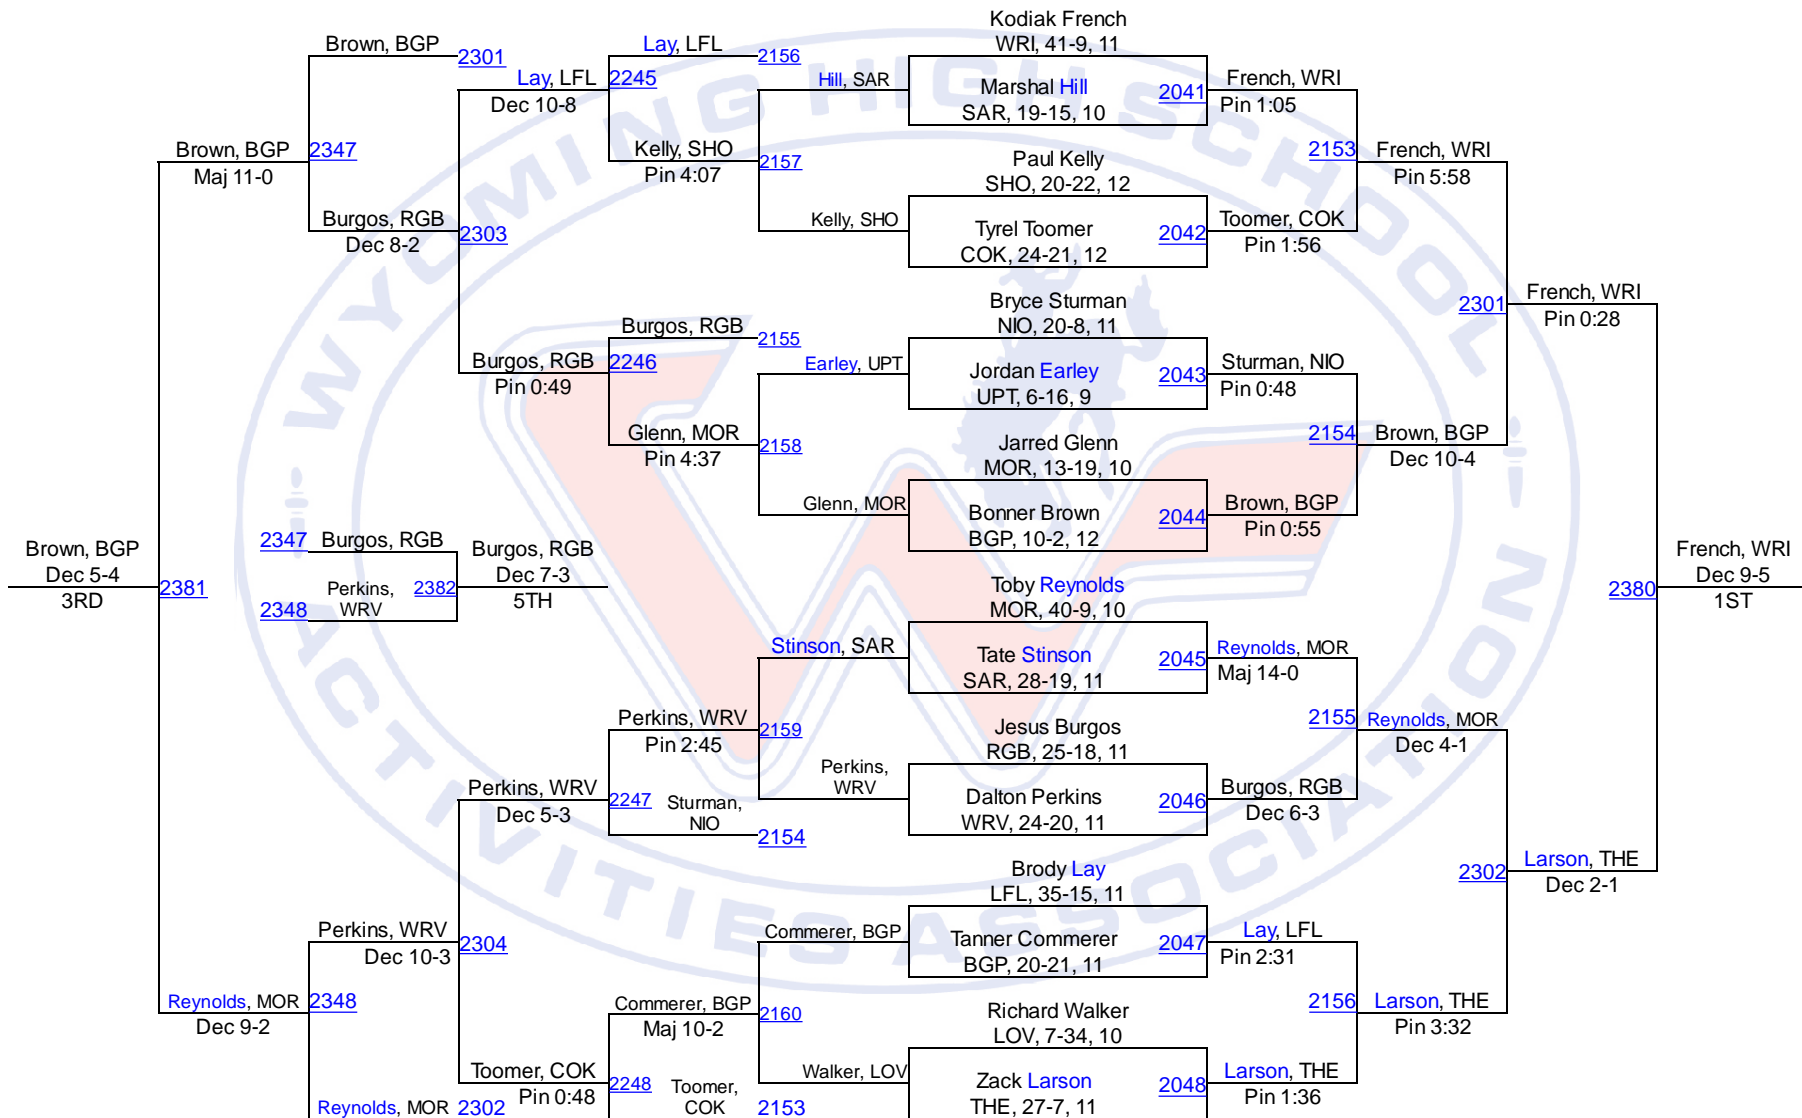

2013 WHSAA State Championships

2A-138