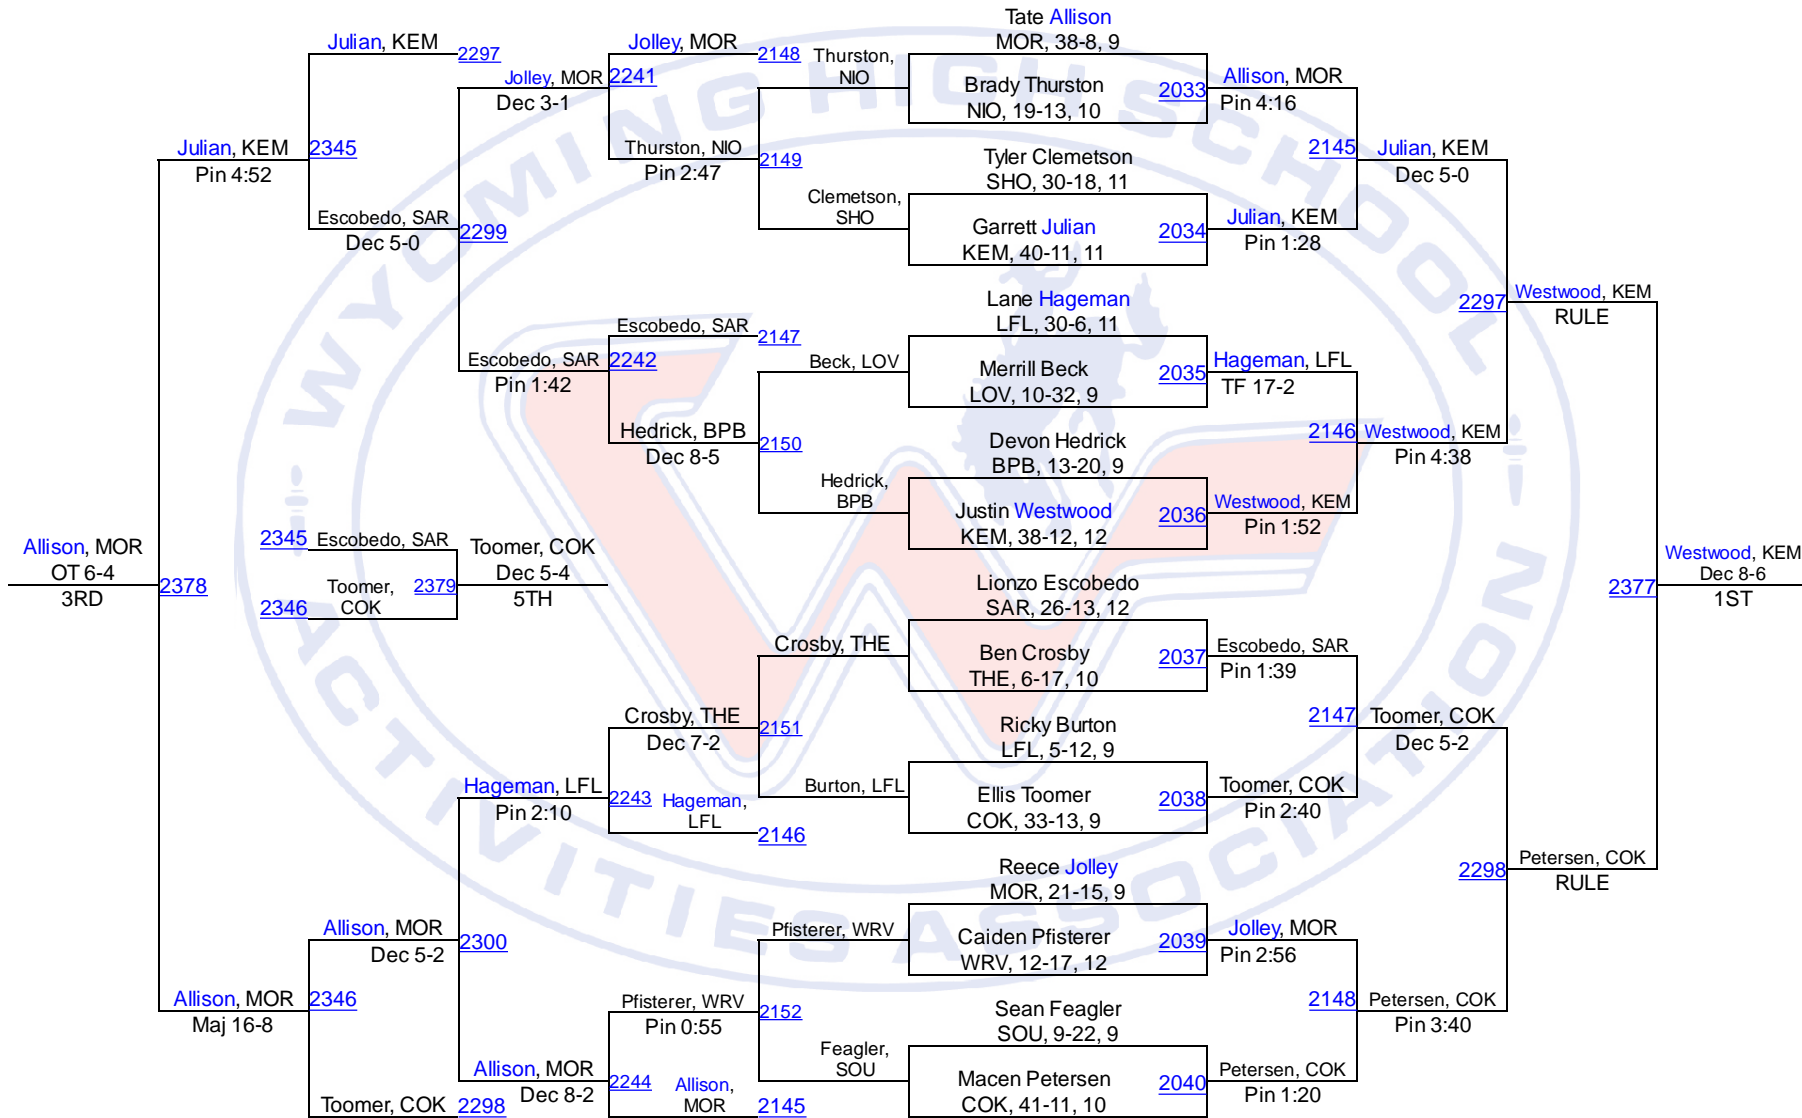

2013 WHSAA State Championships

2A-132