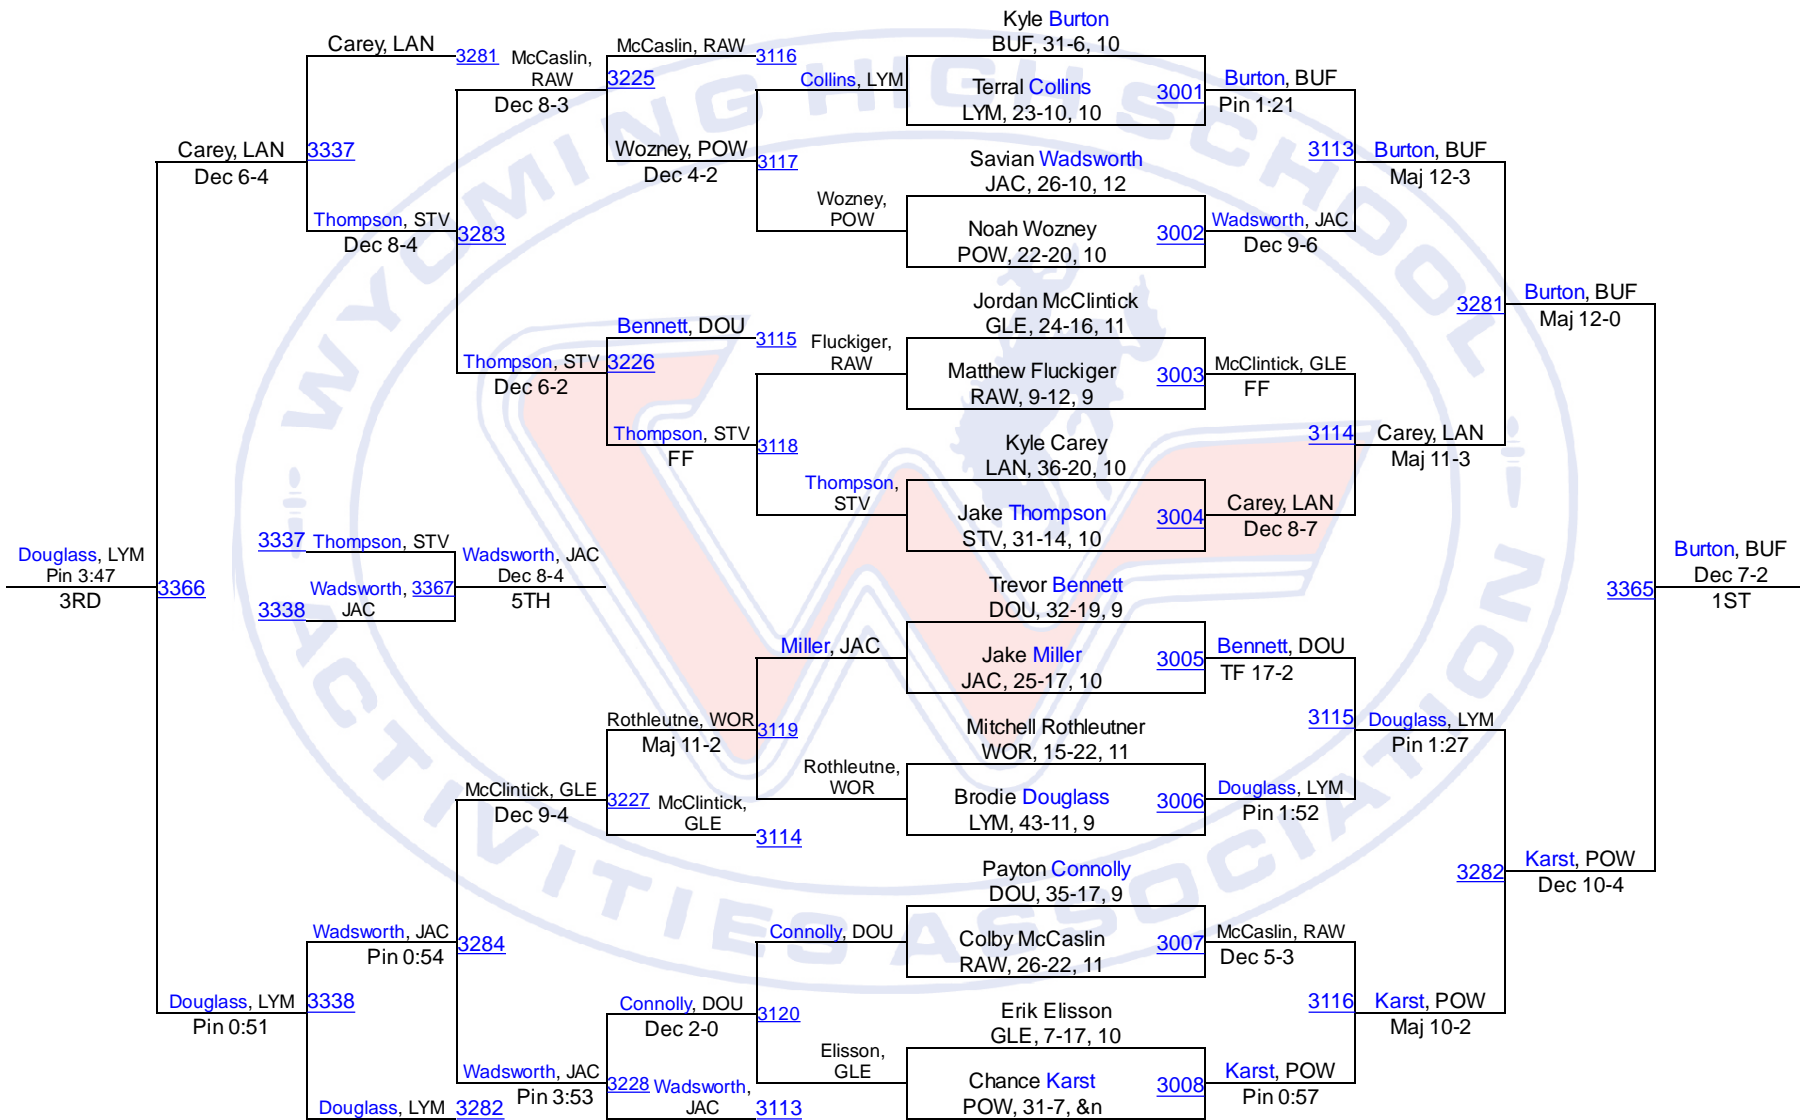

Team Scores

3A

1.	Powell	241.5
2.	Star Valley	233.0
3.	Douglas	188.0
4.	Worland	170.5
5.	Lander	144.0
6.	Torrington	141.0
7.	Cody	96.0
8.	Jackson	83.0
9.	Wheatland	70.0
10.	Lyman	57.0
11.	Glenrock	50.0
12.	Rawlins	39.0
13.	Mountain View	38.0
14.	Buffalo	32.0
15.	Newcastle	29.0
16.	Pinedale	17.0

2013 WHSAA State Championships

3A-106