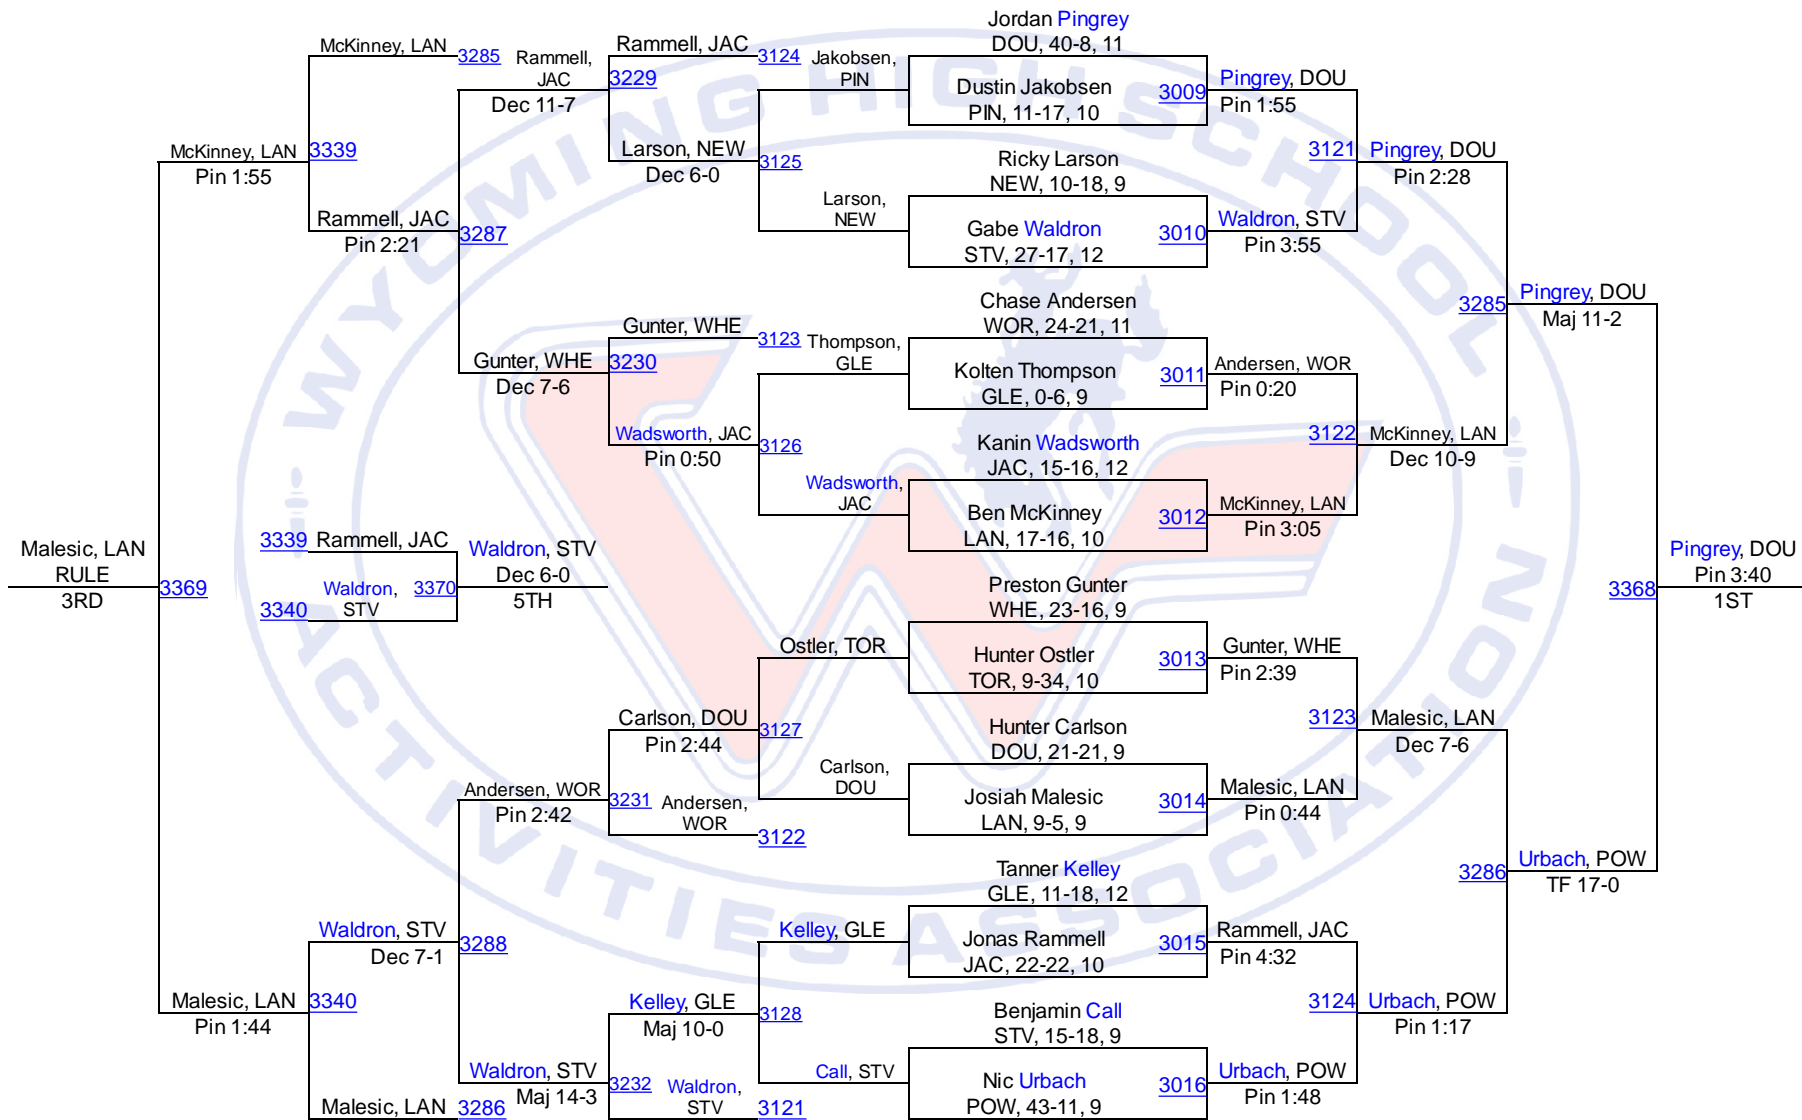

2013 WHSAA State Championships

3A-113