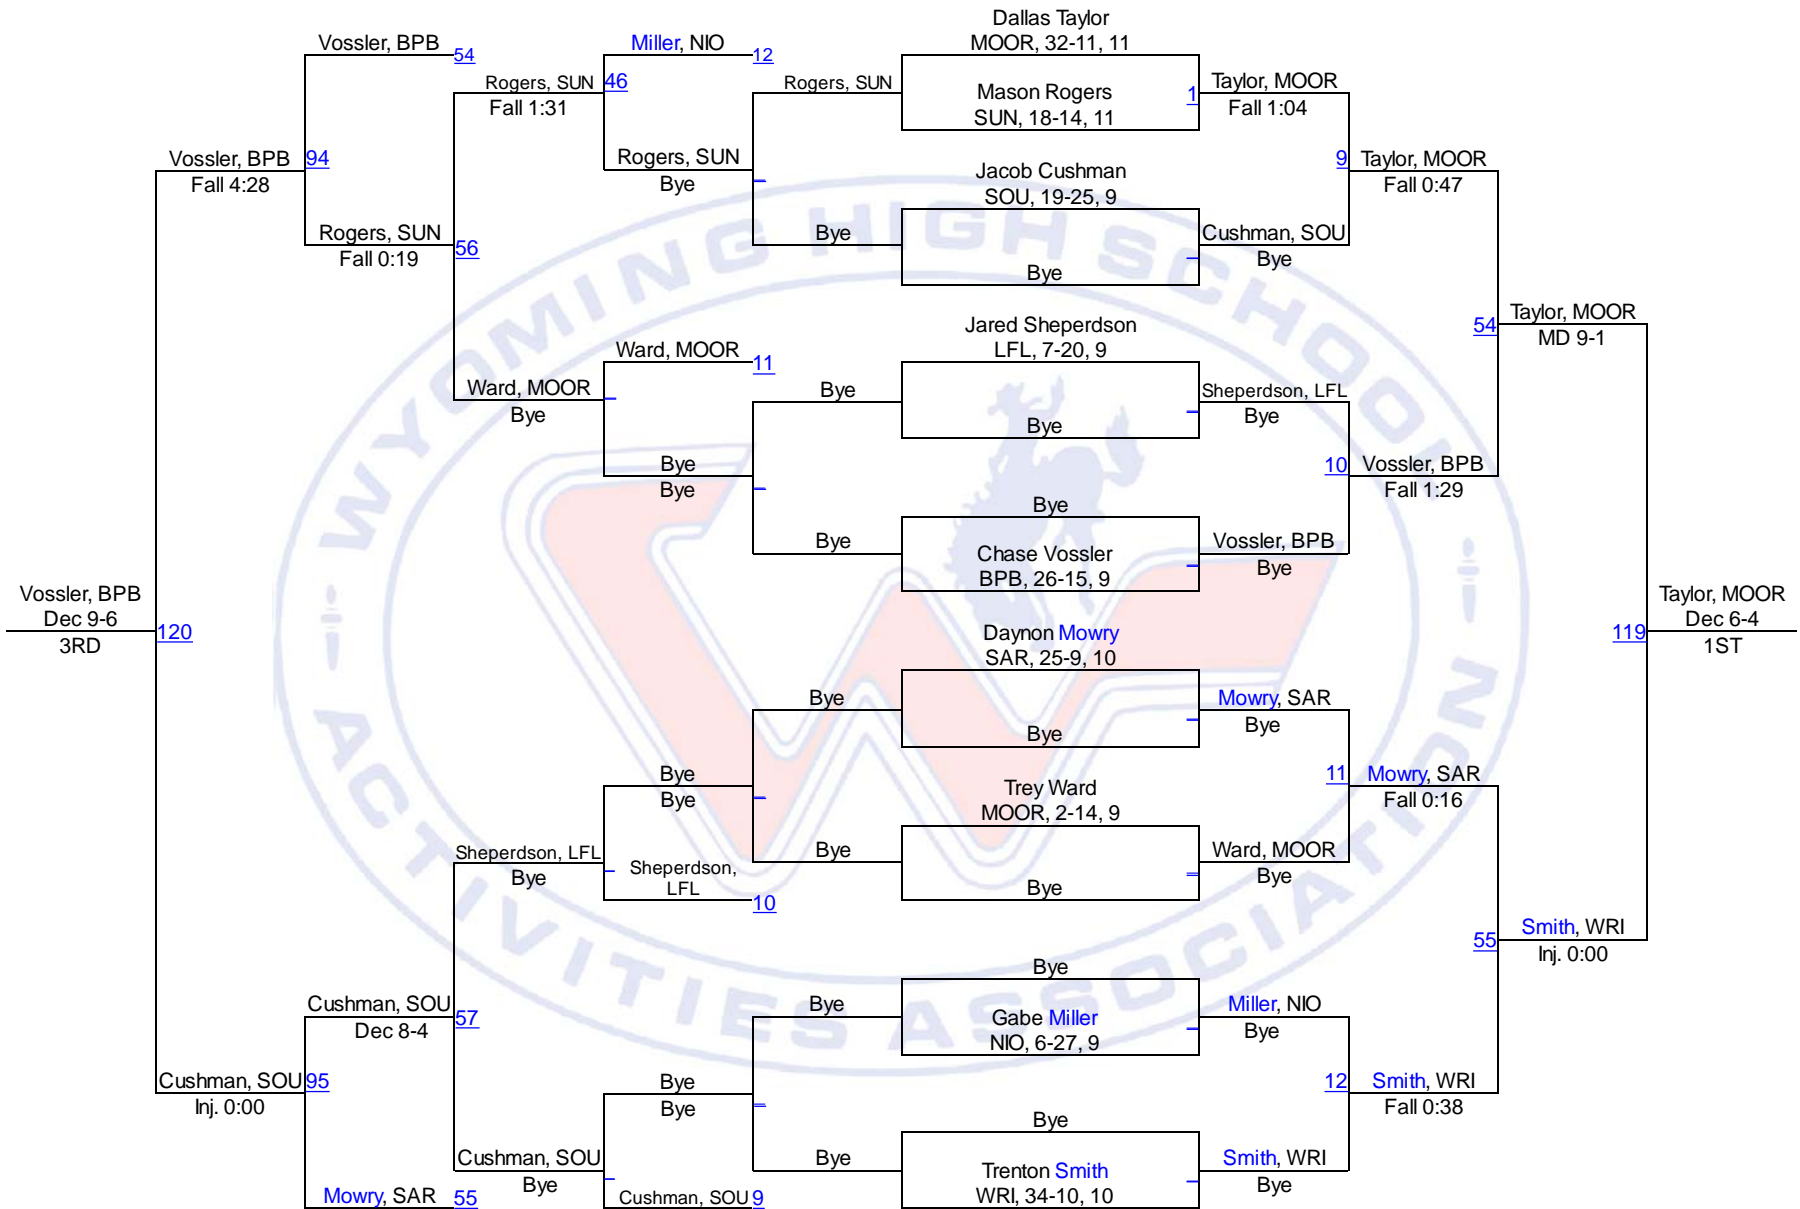

Team Scores

1. Moorcroft	244.5
2. Burns/Pine Bluffs	113.0
3. Lingle-Ft. Laramie	101.5
4. Southeast	95.0
5. Saratoga	93.0
6. Wright	83.0
7. Niobrara County	68.5
8. Sundance	48.5
9. Hulett	40.0

WHSAA 2A East Regional

106

WHSAA 2A East Regional

113

WHSAA 2A East Regional

120

WHSAA 2A East Regional

126

WHSAA 2A East Regional