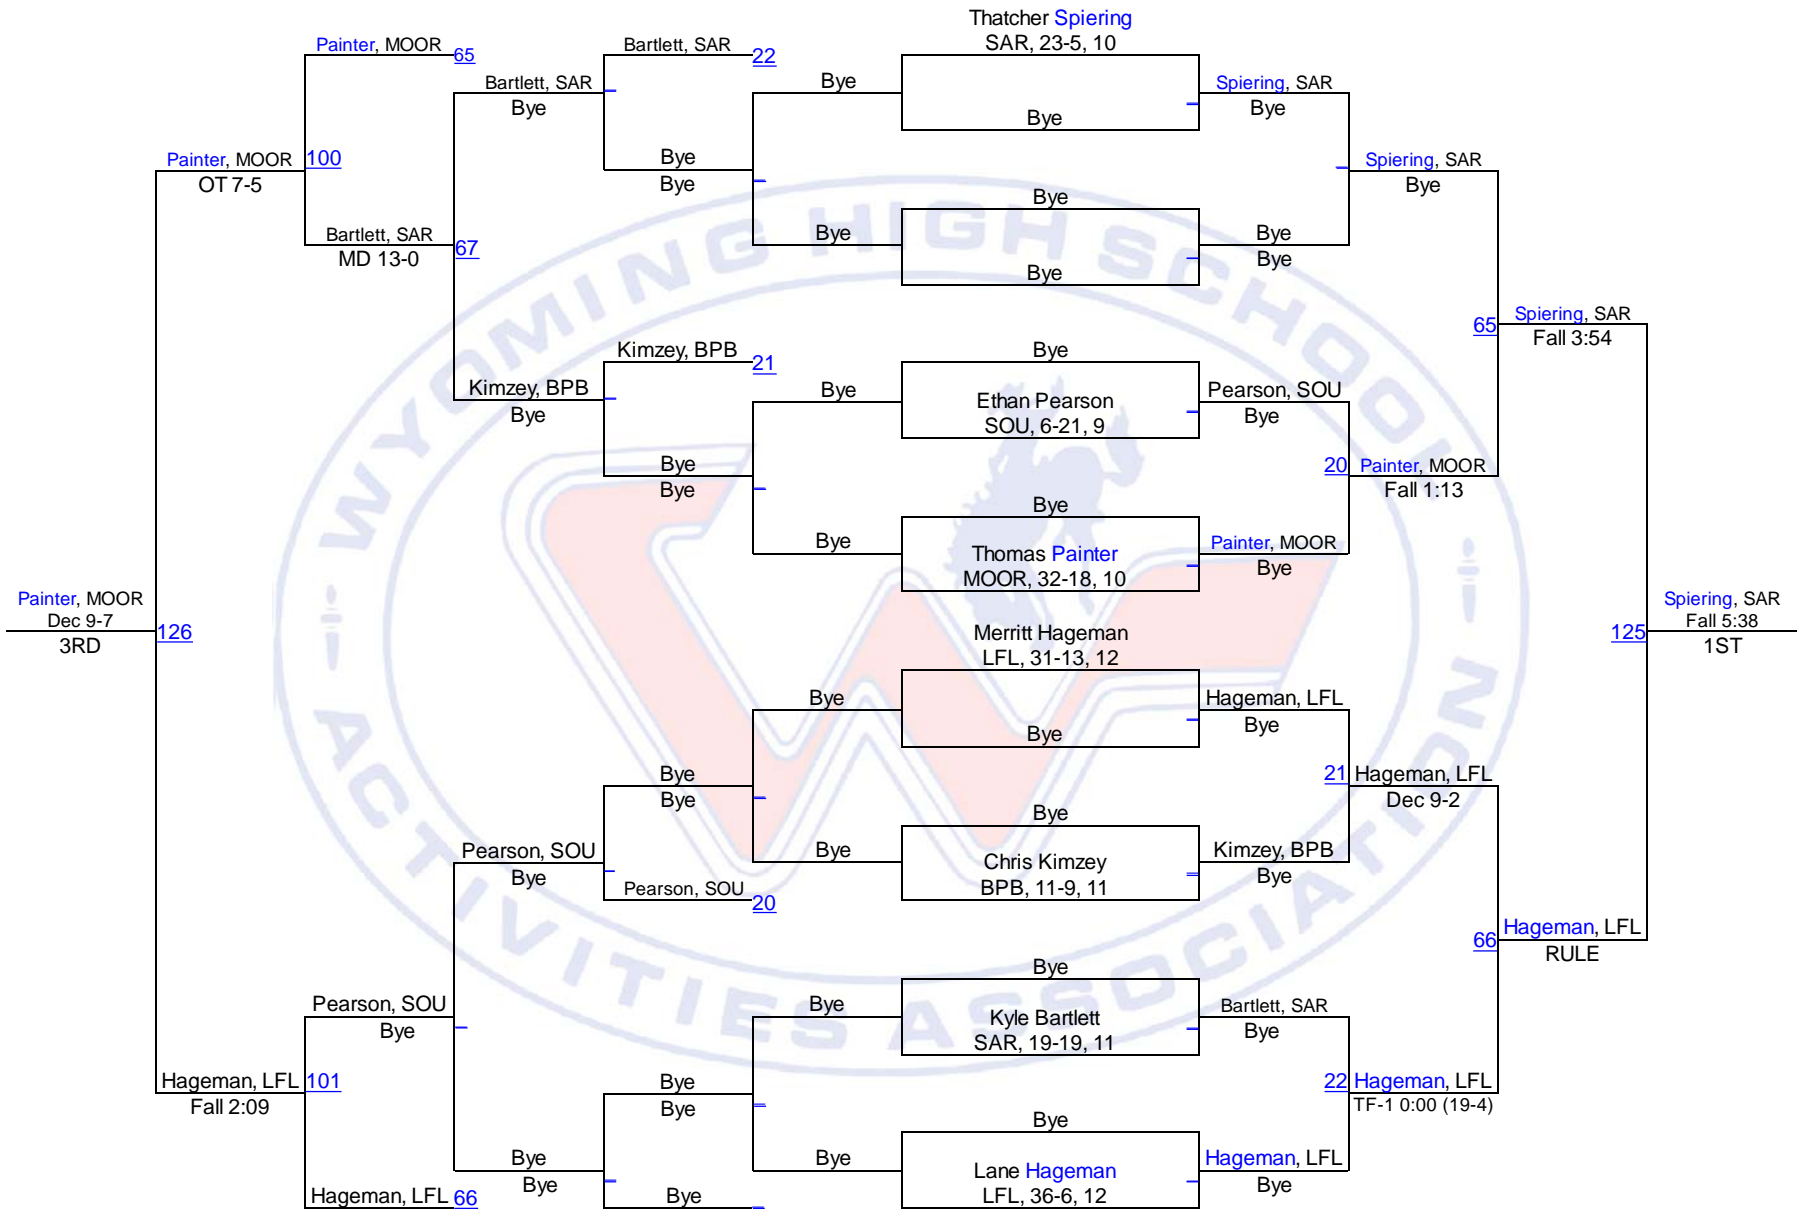

Team Scores

1. Moorcroft	244.5
2. Burns/Pine Bluffs	113.0
3. Lingle-Ft. Laramie	101.5
4. Southeast	95.0
5. Saratoga	93.0
6. Wright	83.0
7. Niobrara County	68.5
8. Sundance	48.5
9. Hulett	40.0

WHSAA 2A East Regional

106

WHSAA 2A East Regional

113

WHSAA 2A East Regional

120

WHSAA 2A East Regional

126

WHSAA 2A East Regional

132

WHSAA 2A East Regional

138

WHSAA 2A East Regional

152

WHSAA 2A East Regional

160

WHSAA 2A East Regional