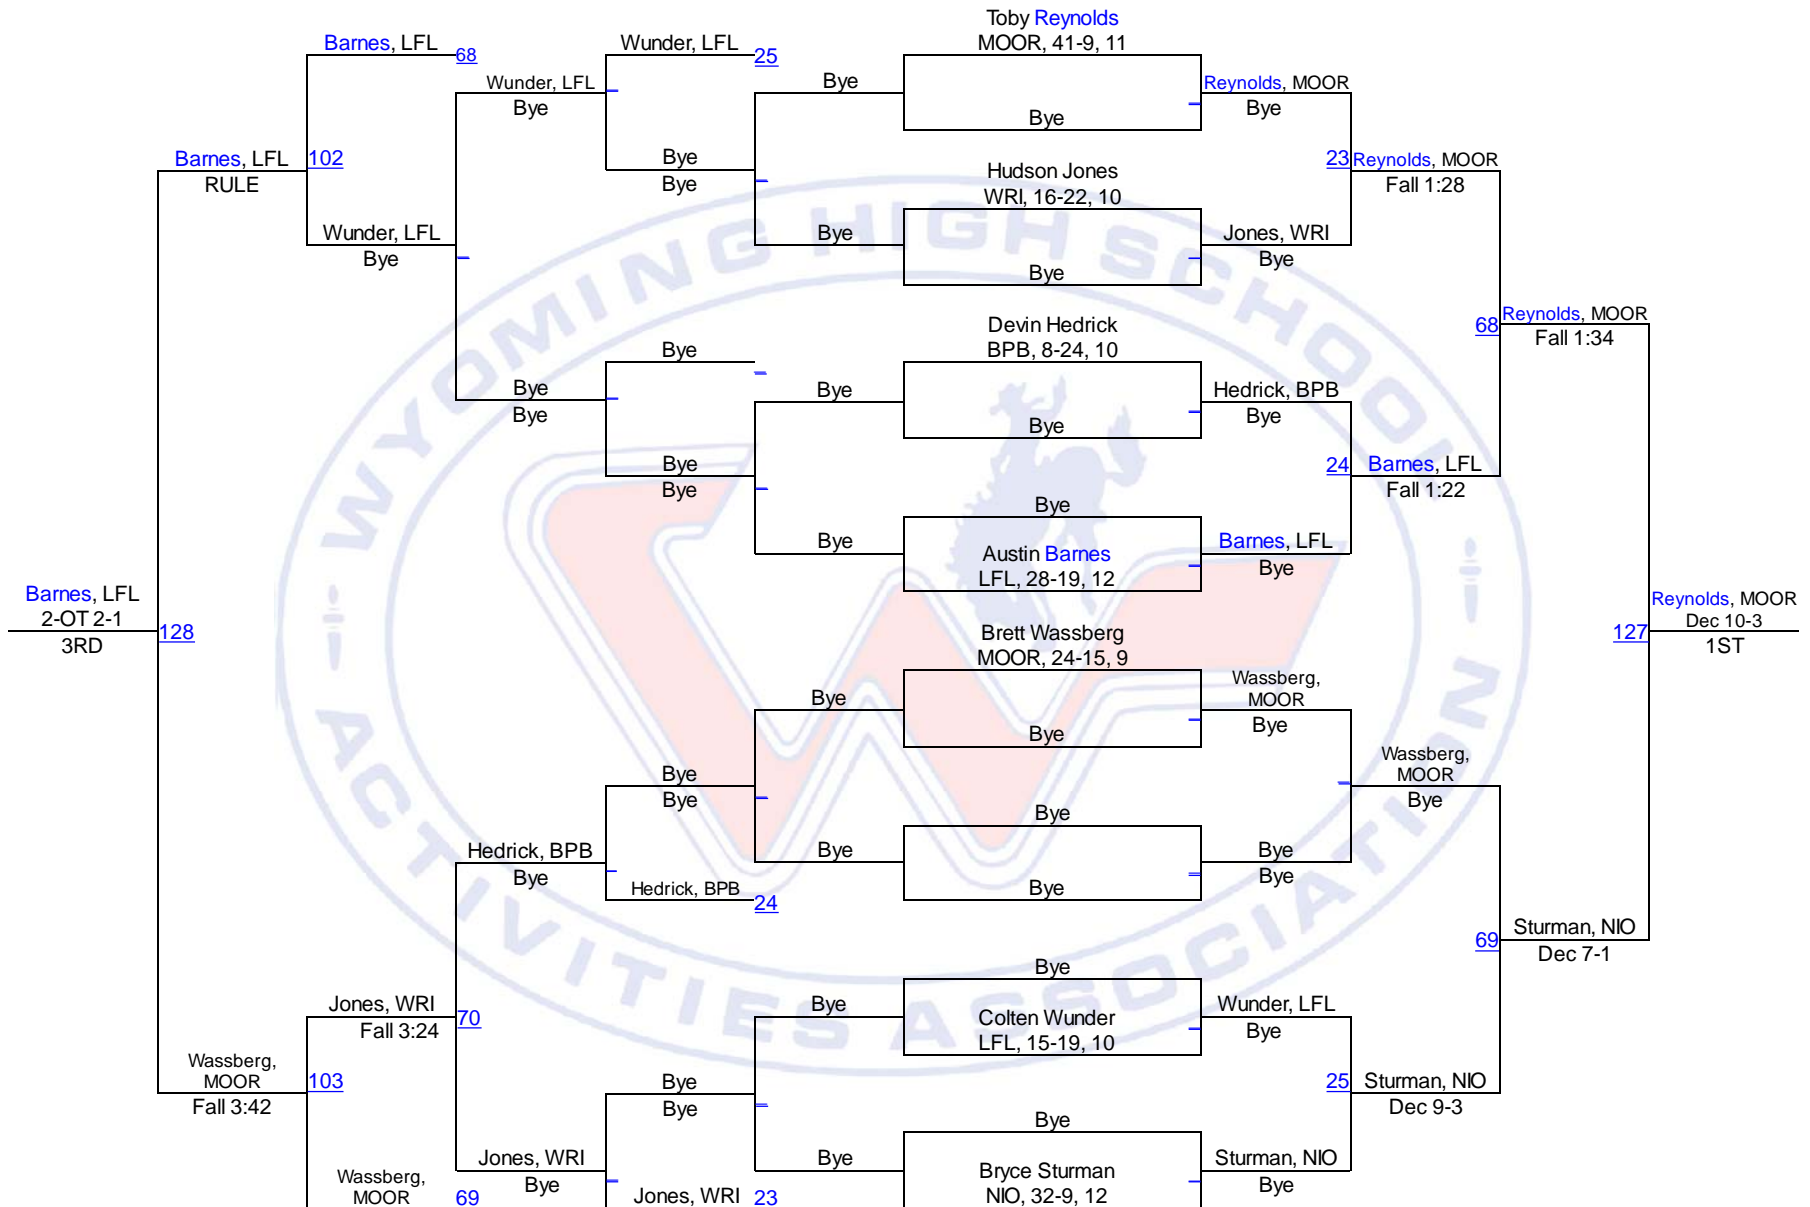

Team Scores

1. Moorcroft	244.5
2. Burns/Pine Bluffs	113.0
3. Lingle-Ft. Laramie	101.5
4. Southeast	95.0
5. Saratoga	93.0
6. Wright	83.0
7. Niobrara County	68.5
8. Sundance	48.5
9. Hulett	40.0

WHSAA 2A East Regional

106

WHSAA 2A East Regional

113

WHSAA 2A East Regional

120

WHSAA 2A East Regional

126

WHSAA 2A East Regional

132

WHSAA 2A East Regional

138

WHSAA 2A East Regional

152

WHSAA 2A East Regional

160

WHSAA 2A East Regional