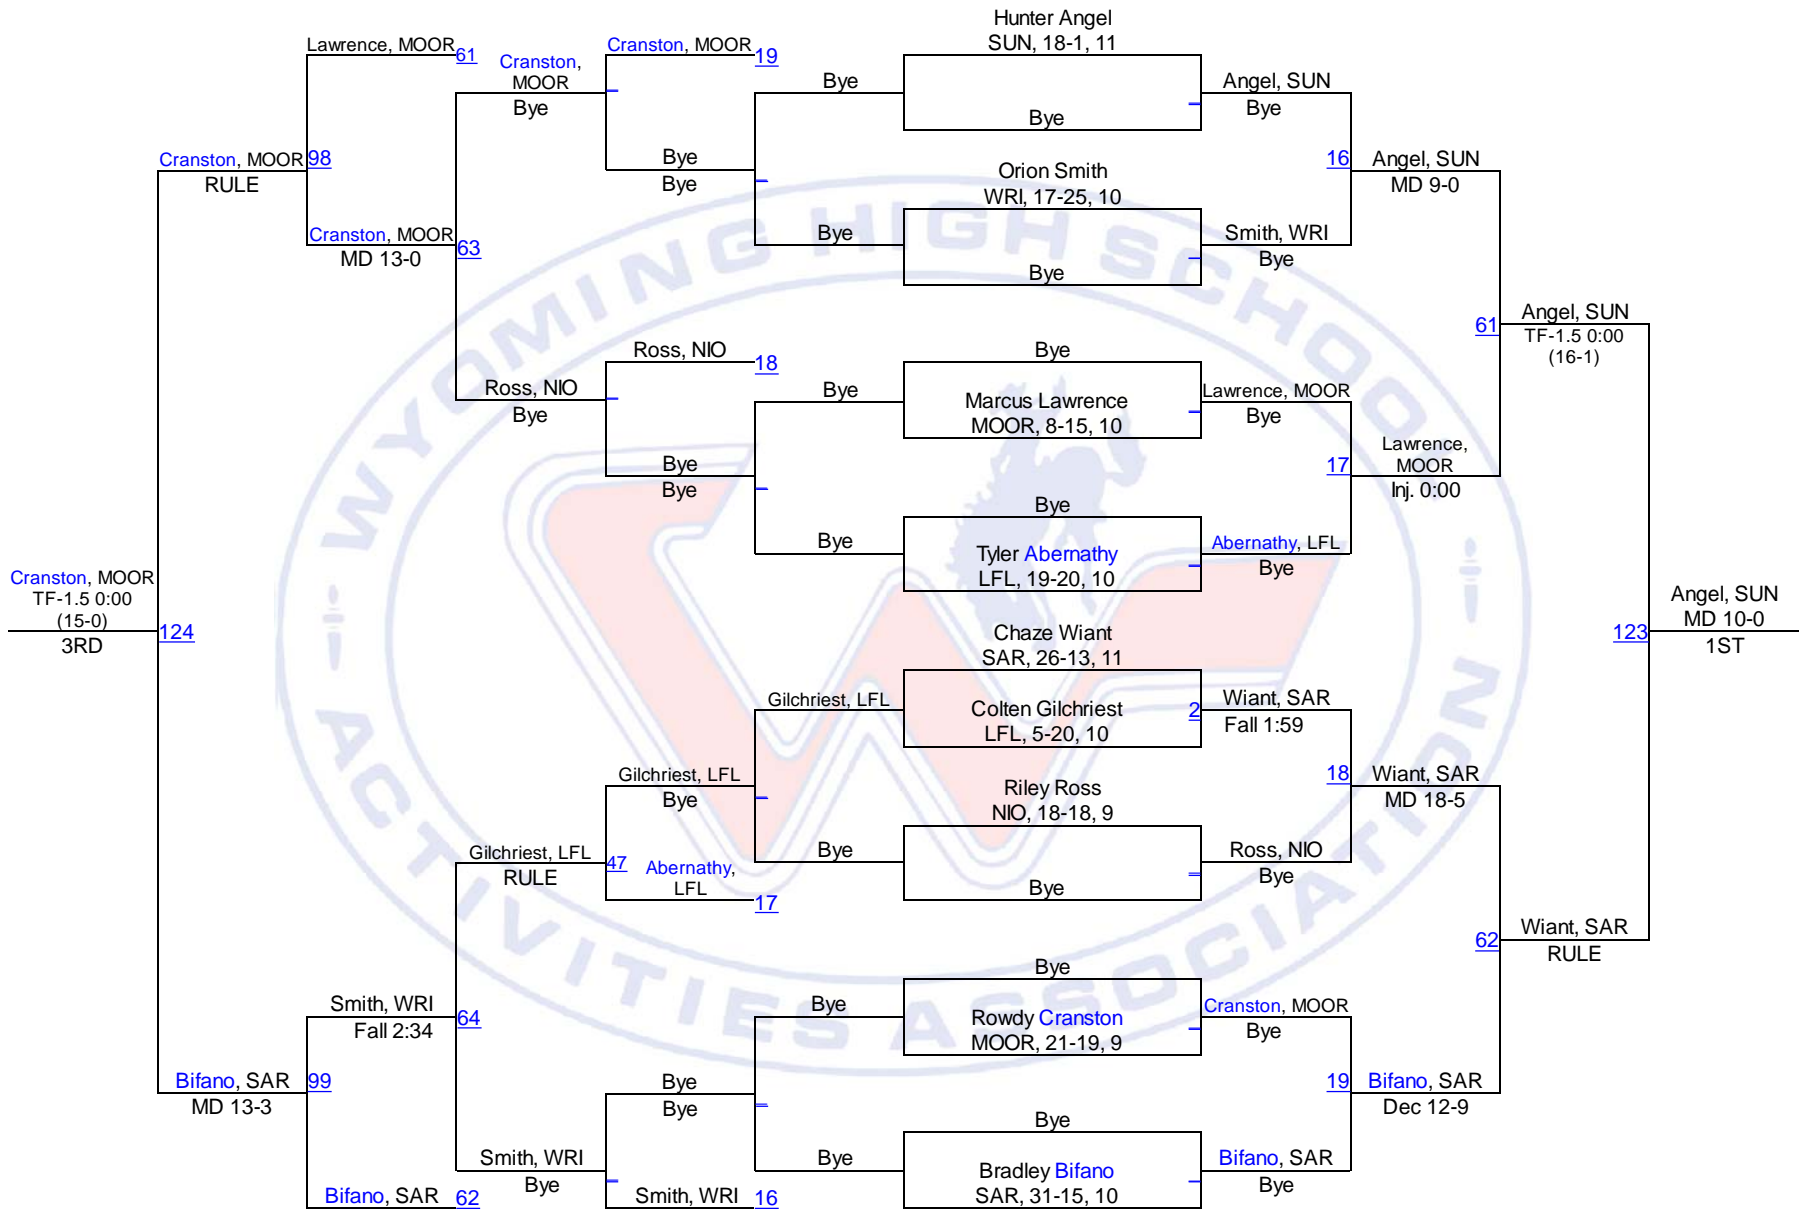

Team Scores

1. Moorcroft	244.5
2. Burns/Pine Bluffs	113.0
3. Lingle-Ft. Laramie	101.5
4. Southeast	95.0
5. Saratoga	93.0
6. Wright	83.0
7. Niobrara County	68.5
8. Sundance	48.5
9. Hulett	40.0

WHSAA 2A East Regional

106

WHSAA 2A East Regional

113

WHSAA 2A East Regional

120

WHSAA 2A East Regional

126

WHSAA 2A East Regional

132

WHSAA 2A East Regional

138

WHSAA 2A East Regional

152

WHSAA 2A East Regional

160

WHSAA 2A East Regional