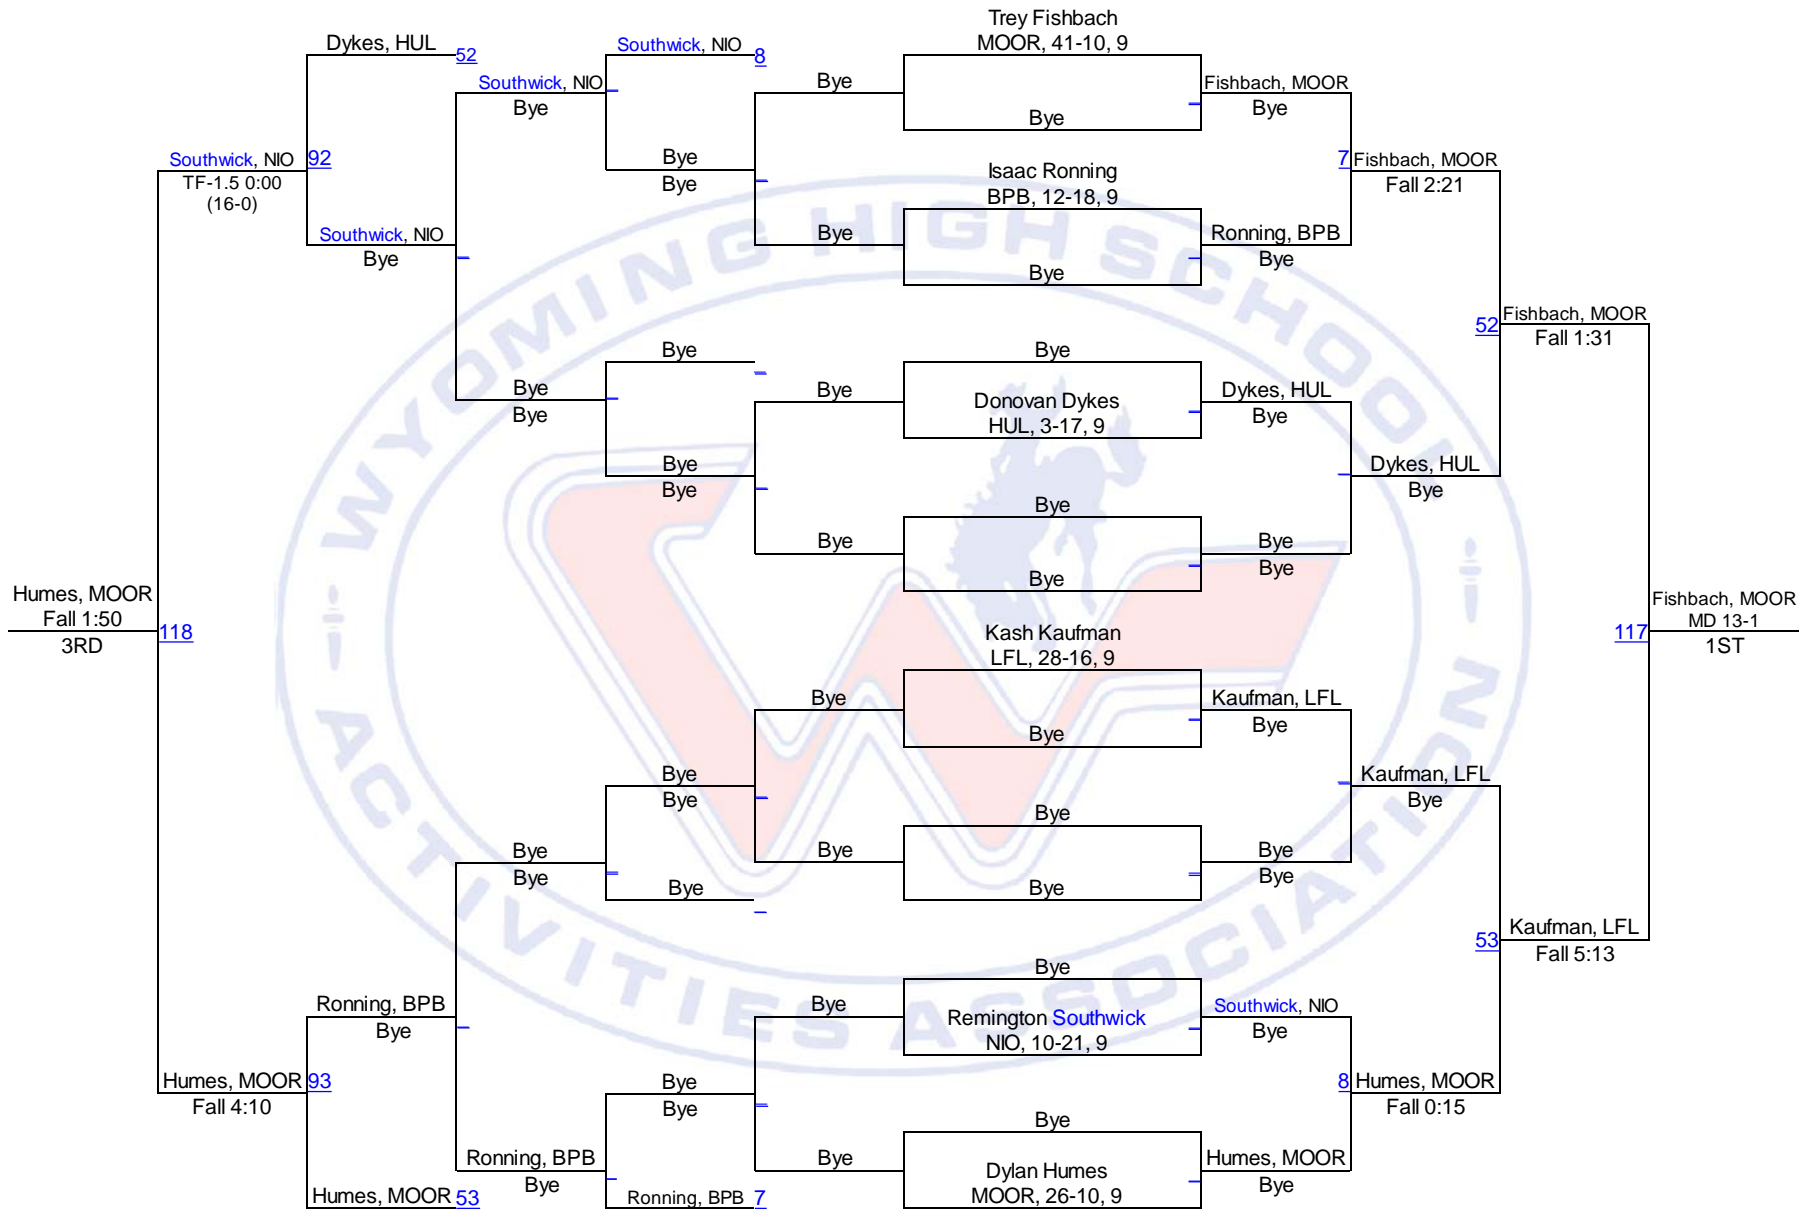

Team Scores

1. Moorcroft	244.5
2. Burns/Pine Bluffs	113.0
3. Lingle-Ft. Laramie	101.5
4. Southeast	95.0
5. Saratoga	93.0
6. Wright	83.0
7. Niobrara County	68.5
8. Sundance	48.5
9. Hulett	40.0

WHSAA 2A East Regional

106

WHSAA 2A East Regional

113

WHSAA 2A East Regional

120

WHSAA 2A East Regional

126

WHSAA 2A East Regional