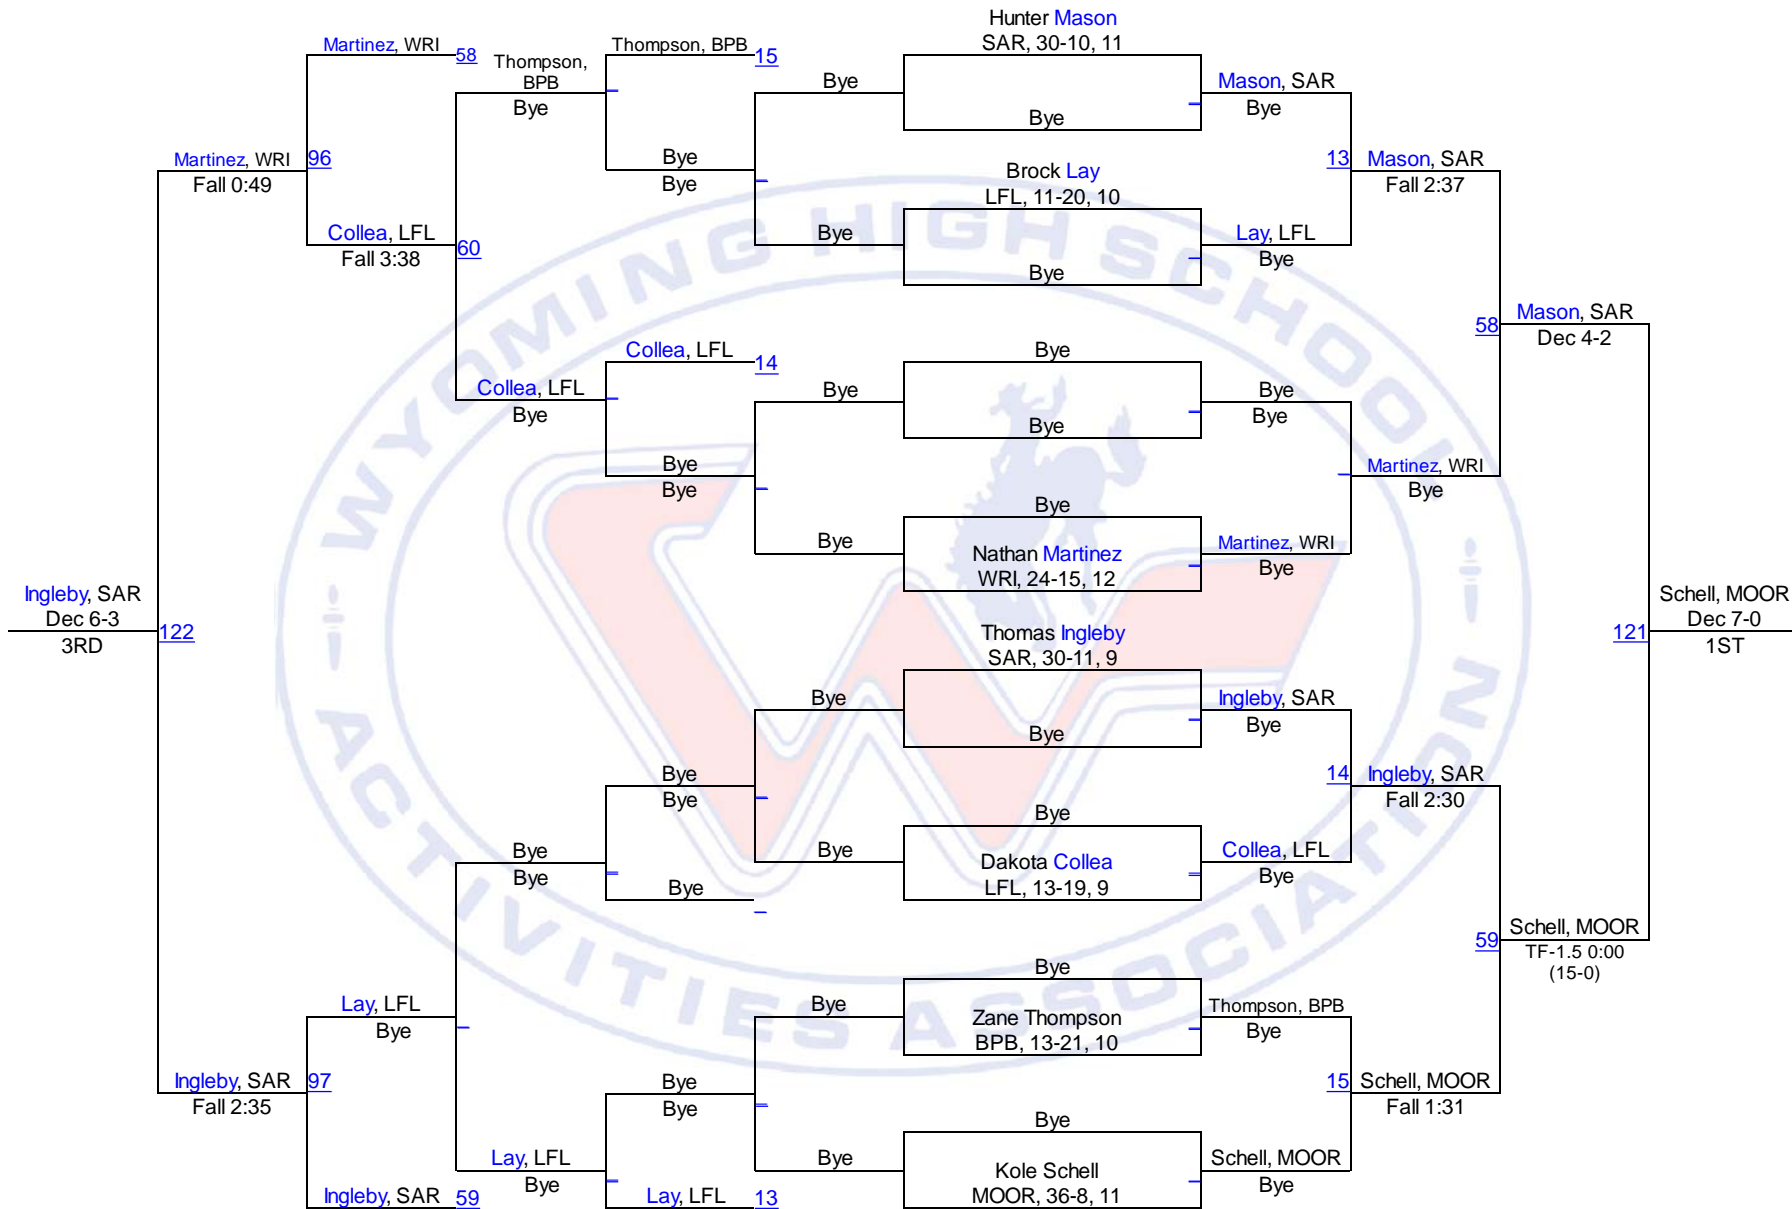

Team Scores

1. Moorcroft	244.5
2. Burns/Pine Bluffs	113.0
3. Lingle-Ft. Laramie	101.5
4. Southeast	95.0
5. Saratoga	93.0
6. Wright	83.0
7. Niobrara County	68.5
8. Sundance	48.5
9. Hulett	40.0

WHSAA 2A East Regional

106

WHSAA 2A East Regional

113

WHSAA 2A East Regional

120

WHSAA 2A East Regional

126

WHSAA 2A East Regional

132

WHSAA 2A East Regional

138

WHSAA 2A East Regional

152

WHSAA 2A East Regional

160

WHSAA 2A East Regional