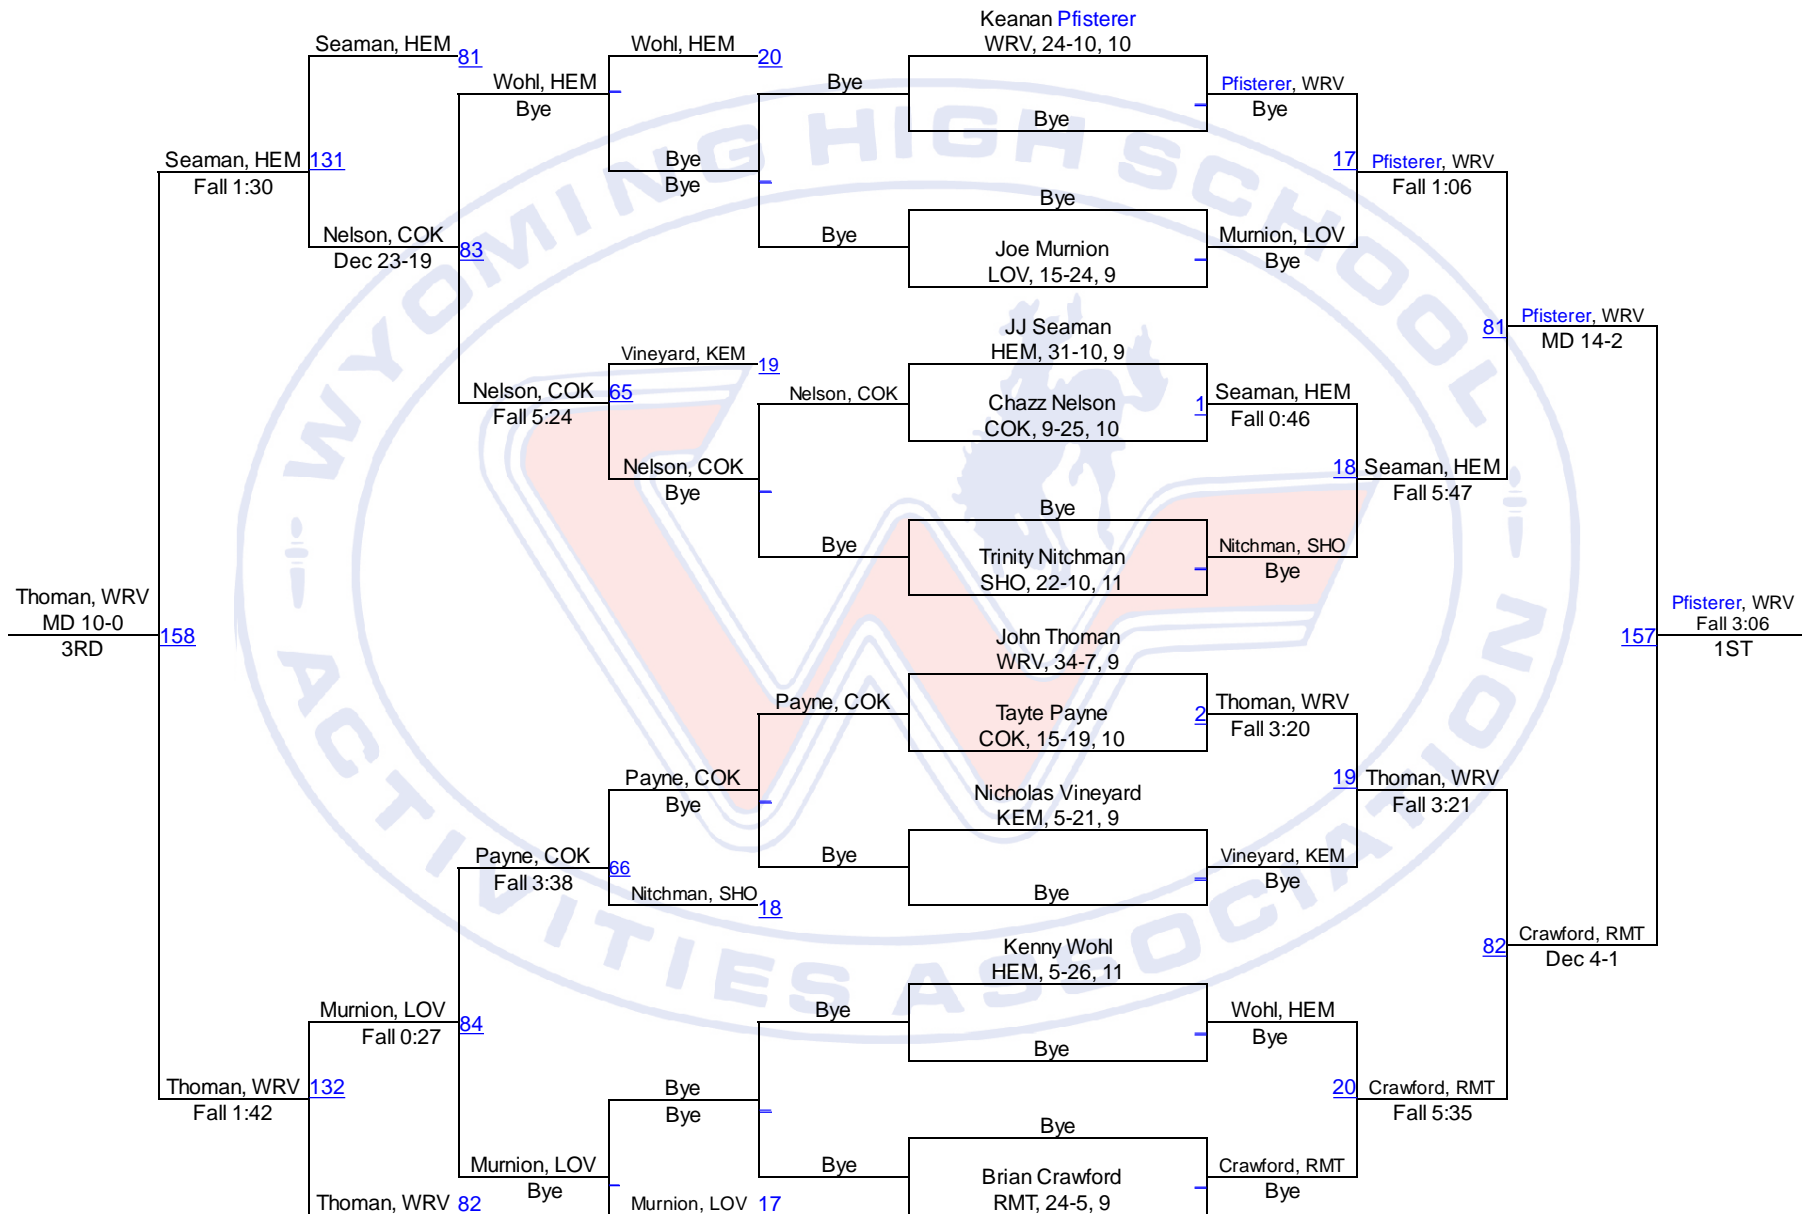

Team Scores

1.	Cokeville	188.0
2.	Lovell	147.0
3.	Riverside/Greybull	135.0
4.	Shoshoni	134.5
5.	Thermopolis	107.5
6.	Rocky Mountain	75.0
7.	Wind River	73.0
8.	Kemmerer	58.0
9.	Dubois	40.0
10.	Big Piney	32.0
11.	Wyoming Indian	20.0
12.	H.E.M.	19.0

WHSAA 2A West Regional

106

WHSAA 2A West Regional

113

WHSAA 2A West Regional

120

WHSAA 2A West Regional

126

WHSAA 2A West Regional

132

WHSAA 2A West Regional

138

WHSAA 2A West Regional

145

WHSAA 2A West Regional

152