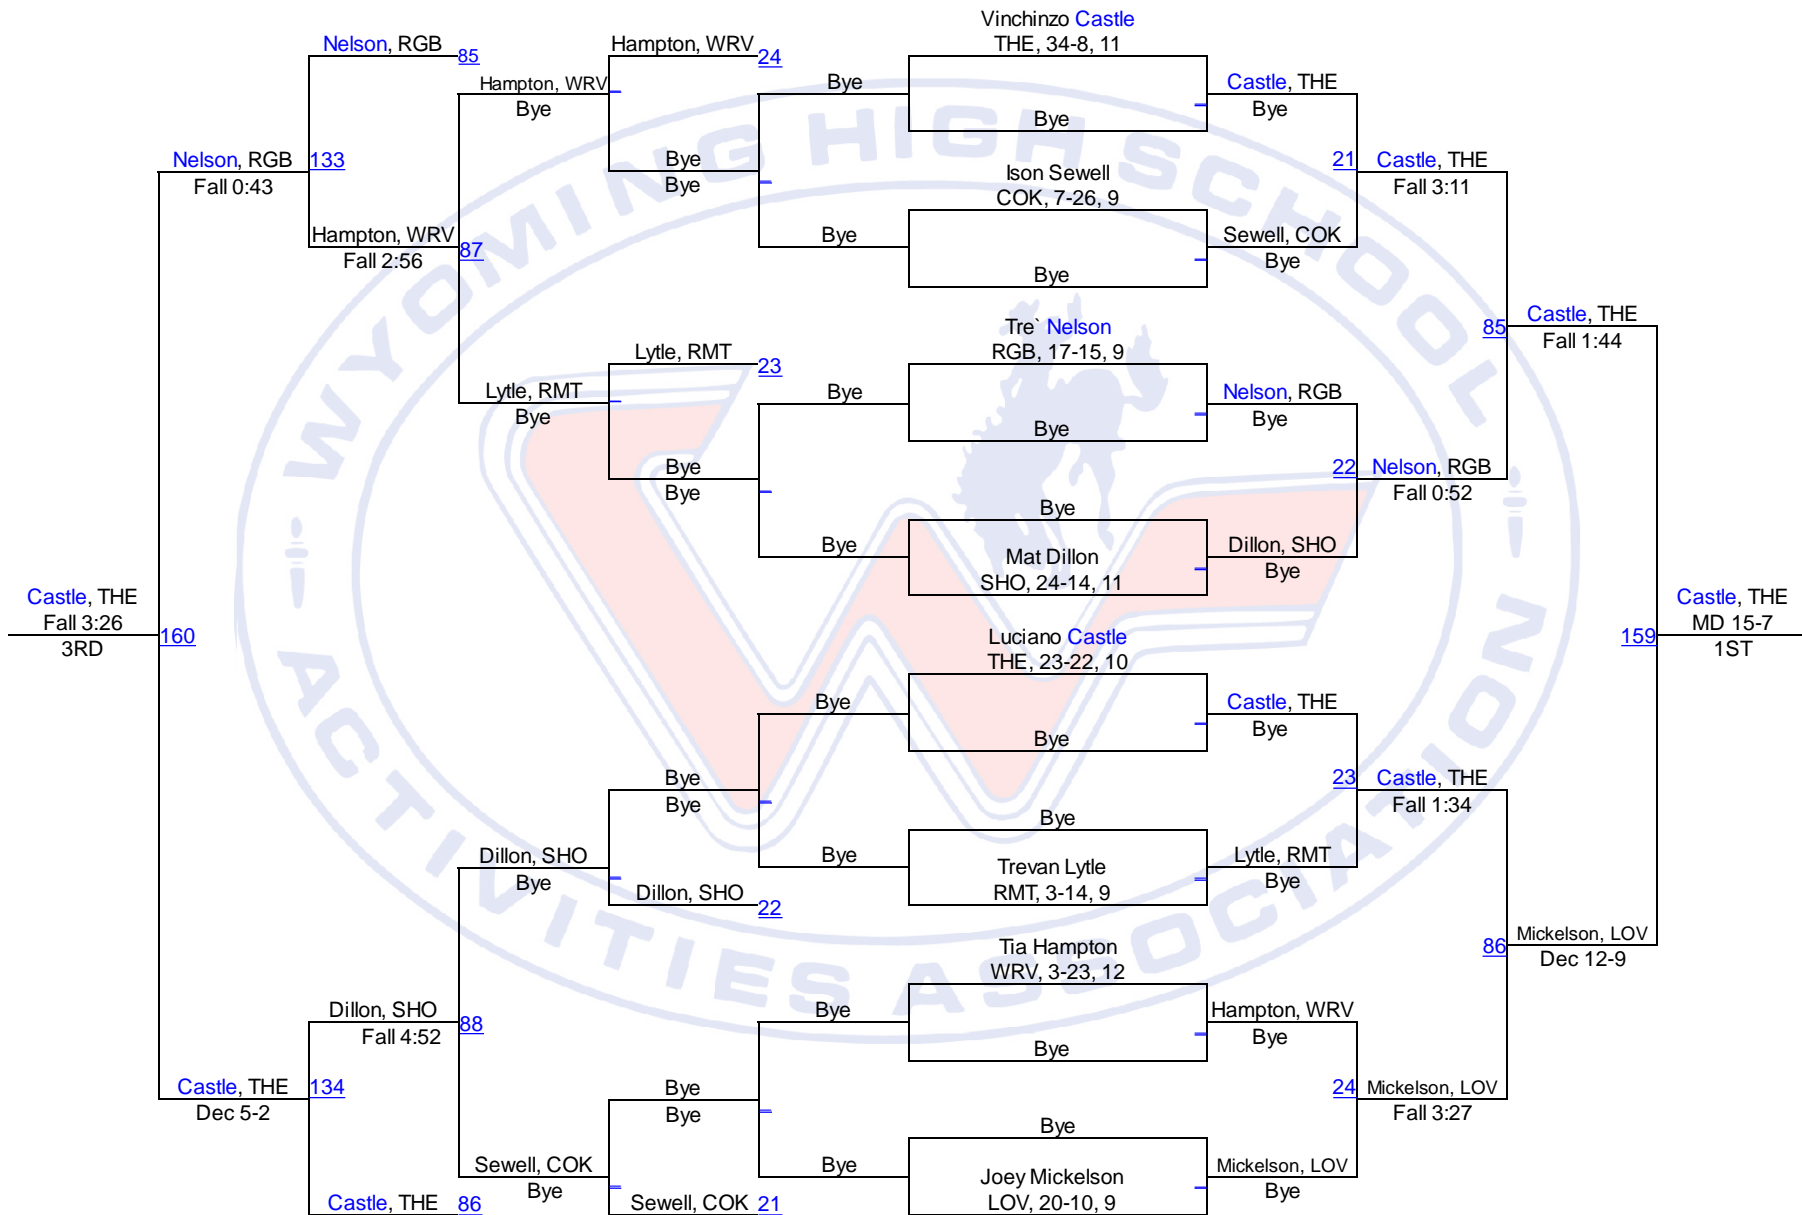

Team Scores

1.	Cokeville	188.0
2.	Lovell	147.0
3.	Riverside/Greybull	135.0
4.	Shoshoni	134.5
5.	Thermopolis	107.5
6.	Rocky Mountain	75.0
7.	Wind River	73.0
8.	Kemmerer	58.0
9.	Dubois	40.0
10.	Big Piney	32.0
11.	Wyoming Indian	20.0
12.	H.E.M.	19.0

WHSAA 2A West Regional

106

WHSAA 2A West Regional

113

WHSAA 2A West Regional

120

WHSAA 2A West Regional

126