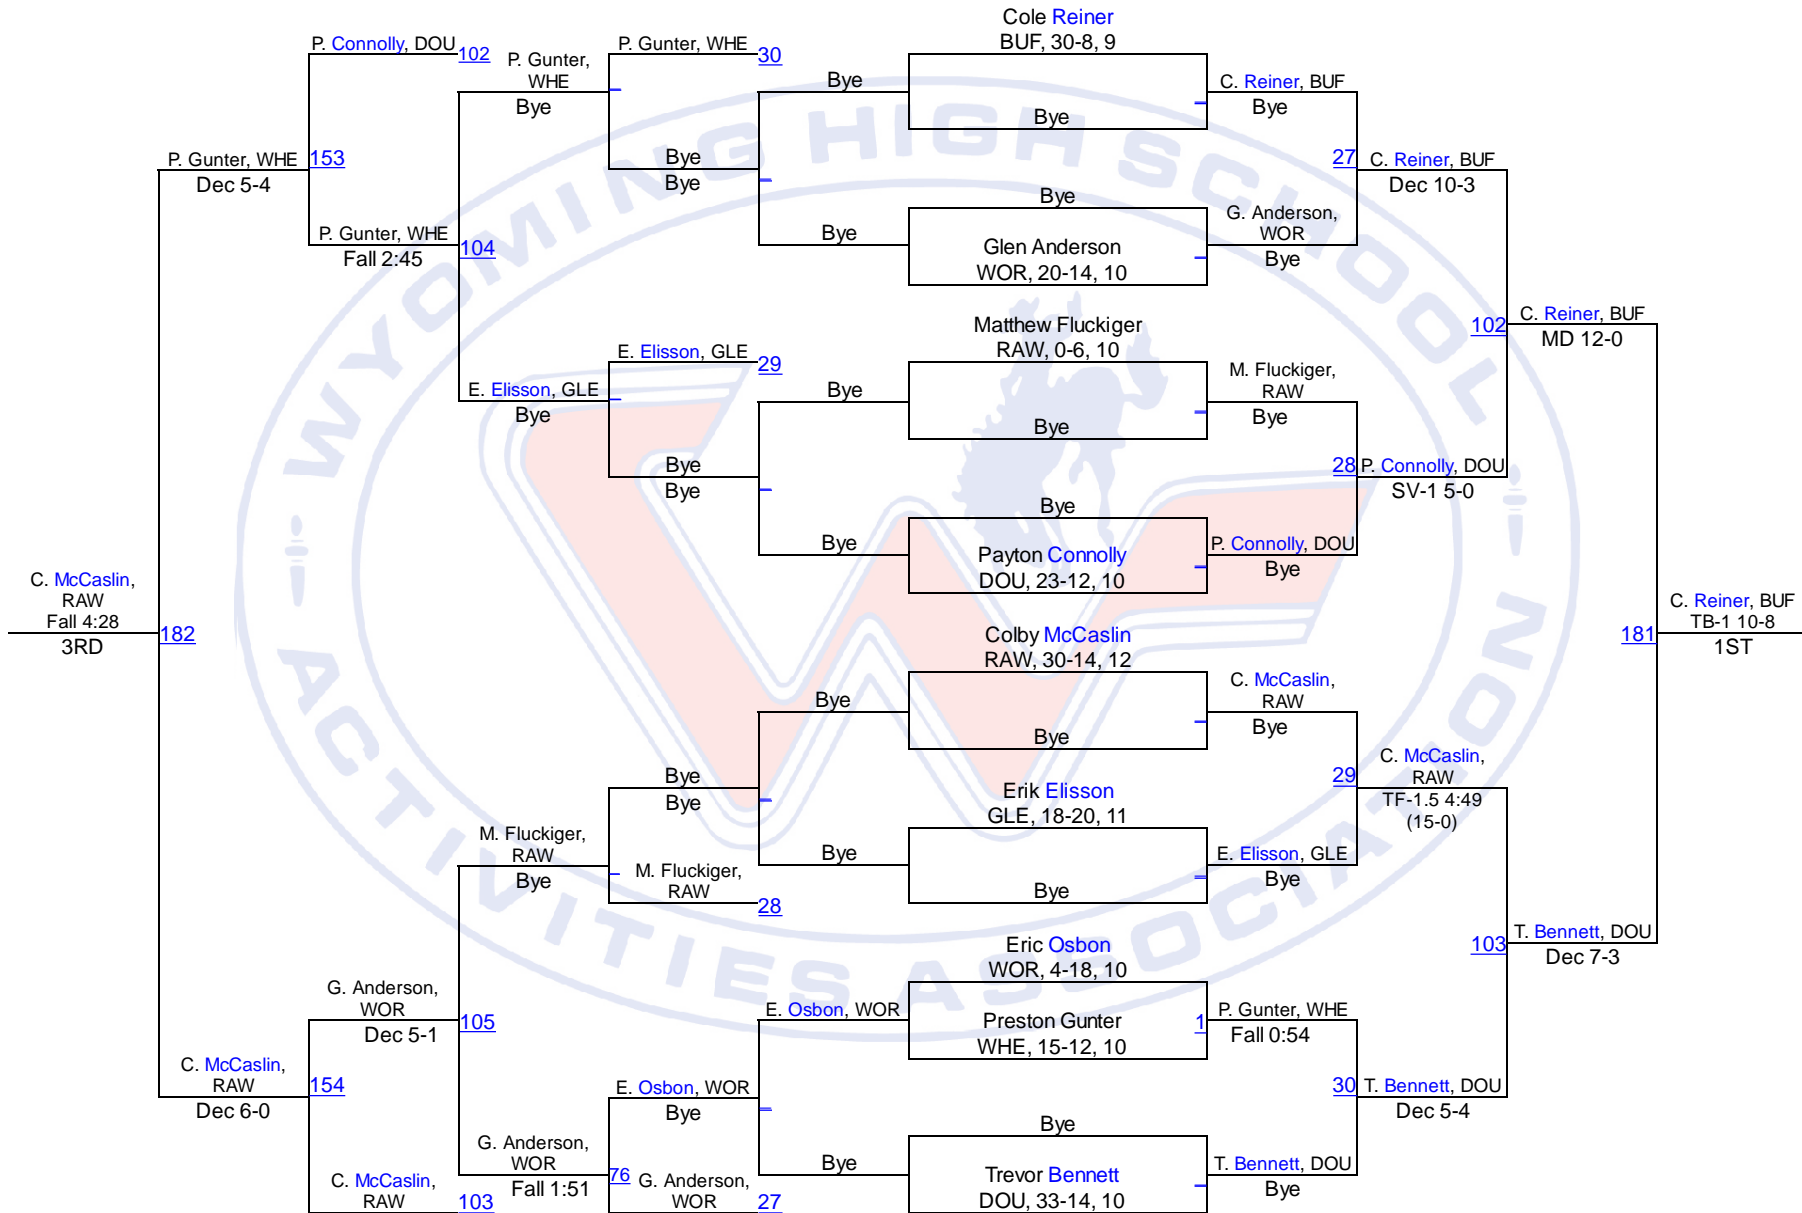

Team Scores

1. Douglas	232.5
2. Worland	223.0
3. Torrington	138.5
4. Rawlins	107.5
5. Wheatland	104.0
6. Glenrock	85.0
7. Newcastle/Upton	74.5
8. Buffalo	33.0

WHSAA 3A East Regional

106

WHSAA 3A East Regional

113

WHSAA 3A East Regional

126

WHSAA 3A East Regional

132

WHSAA 3A East Regional

138

WHSAA 3A East Regional