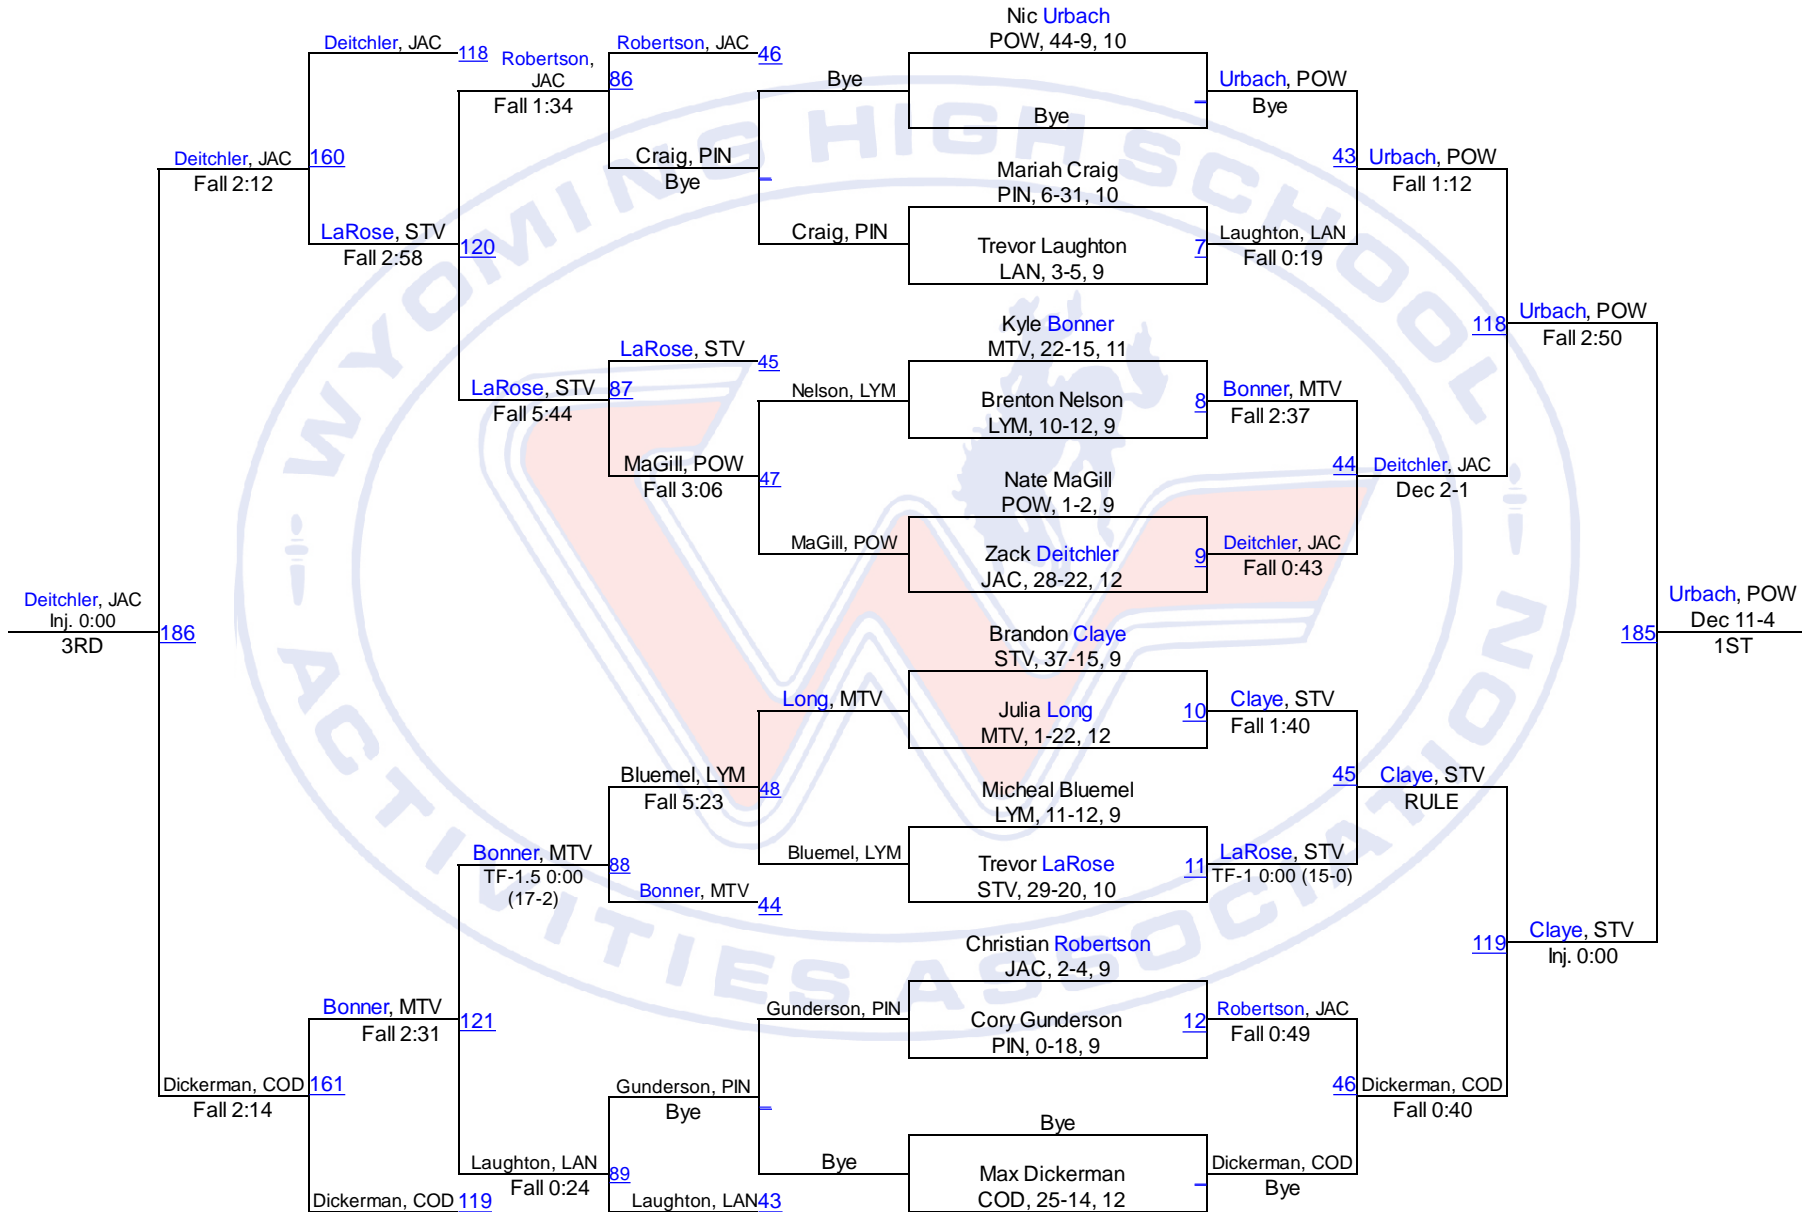

Team Scores

1. Powell	241.0
2. Star Valley	216.5
3. Lander	150.0
4. Jackson	123.0
5. Lyman	104.0
6. Cody	89.0
7. Pinedale	56.0
8. Mountain View	33.5

WHSAA 3A West Regional

106

WHSAA 3A West Regional

113

WHSAA 3A West Regional

120

WHSAA 3A West Regional

126

WHSAA 3A West Regional

132

WHSAA 3A West Regional

138

WHSAA 3A West Regional