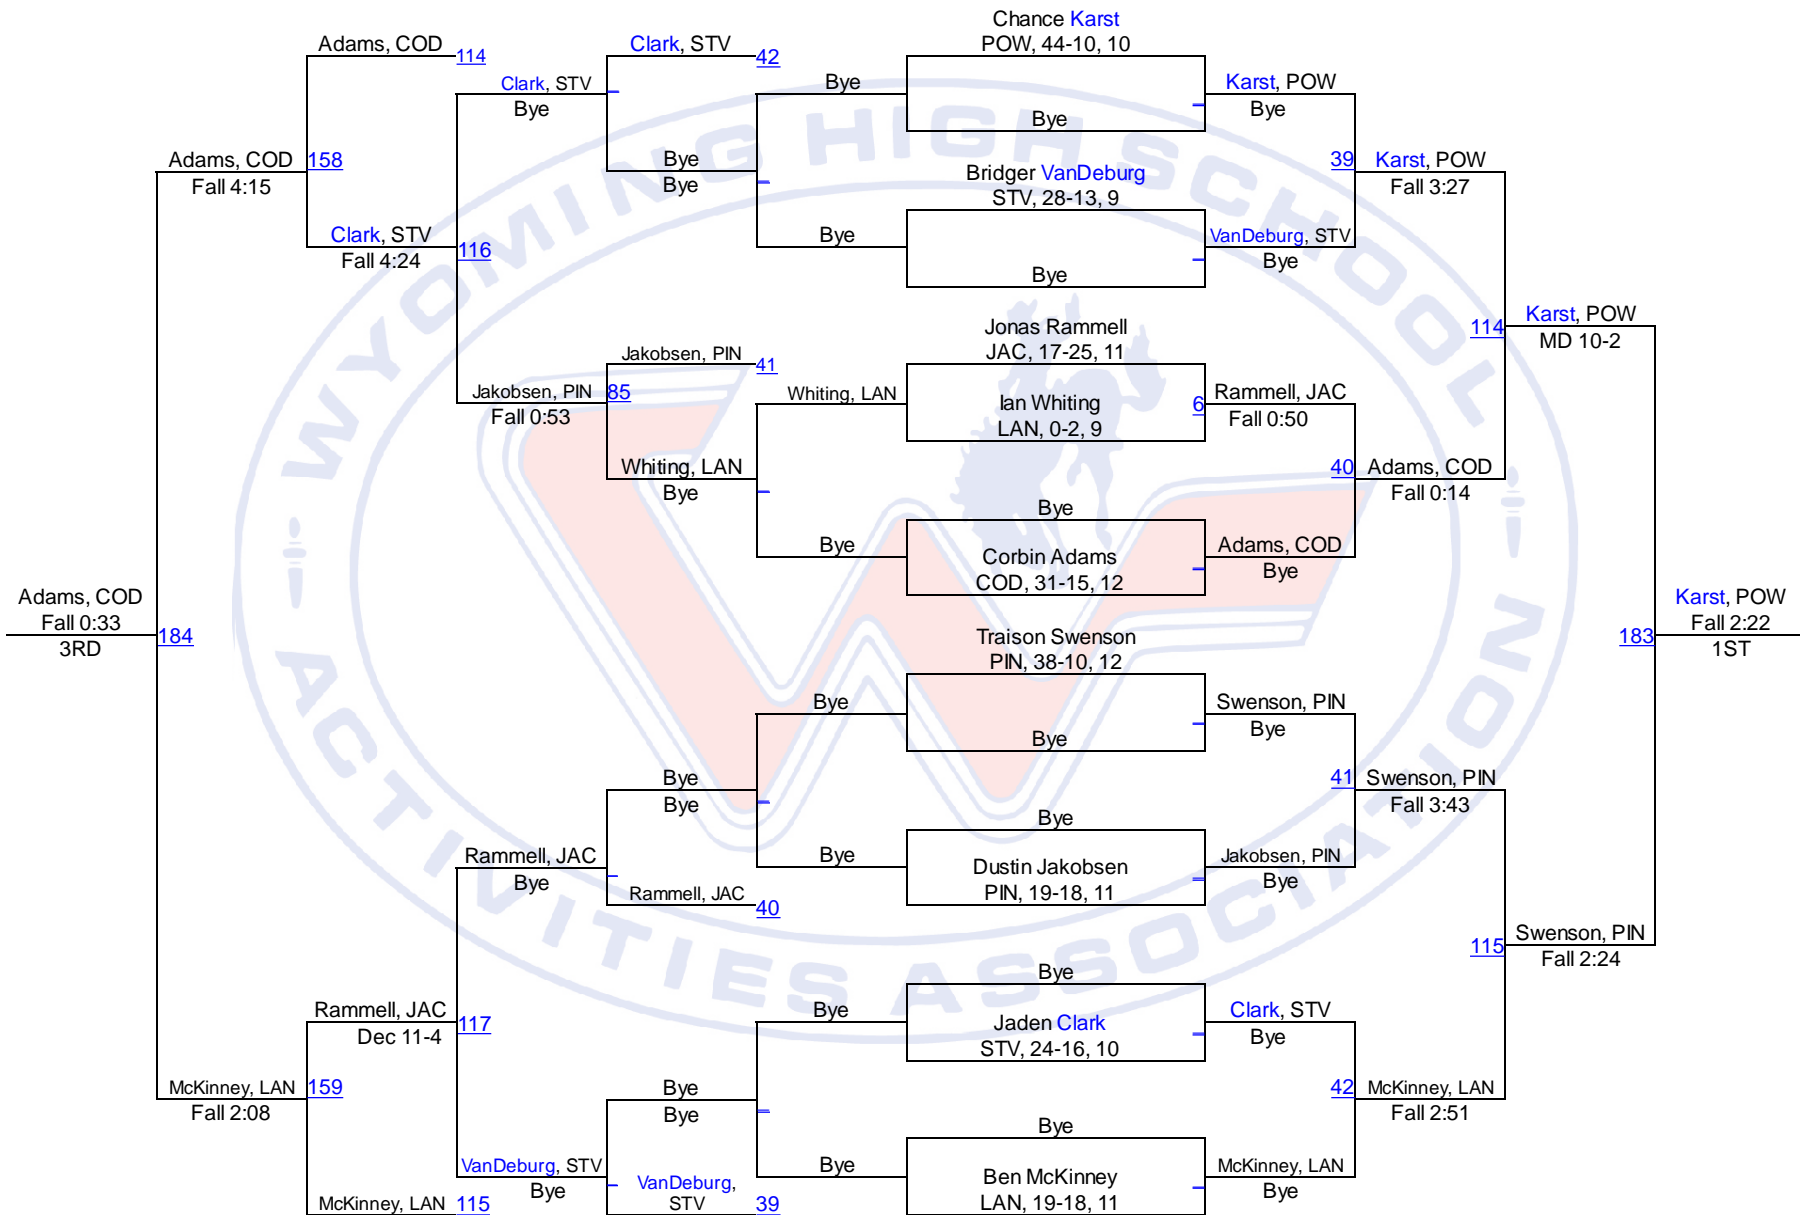

Team Scores

1. Powell	241.0
2. Star Valley	216.5
3. Lander	150.0
4. Jackson	123.0
5. Lyman	104.0
6. Cody	89.0
7. Pinedale	56.0
8. Mountain View	33.5

WHSAA 3A West Regional

106

WHSAA 3A West Regional

113

WHSAA 3A West Regional

120

WHSAA 3A West Regional

126

WHSAA 3A West Regional

132

WHSAA 3A West Regional

138

WHSAA 3A West Regional