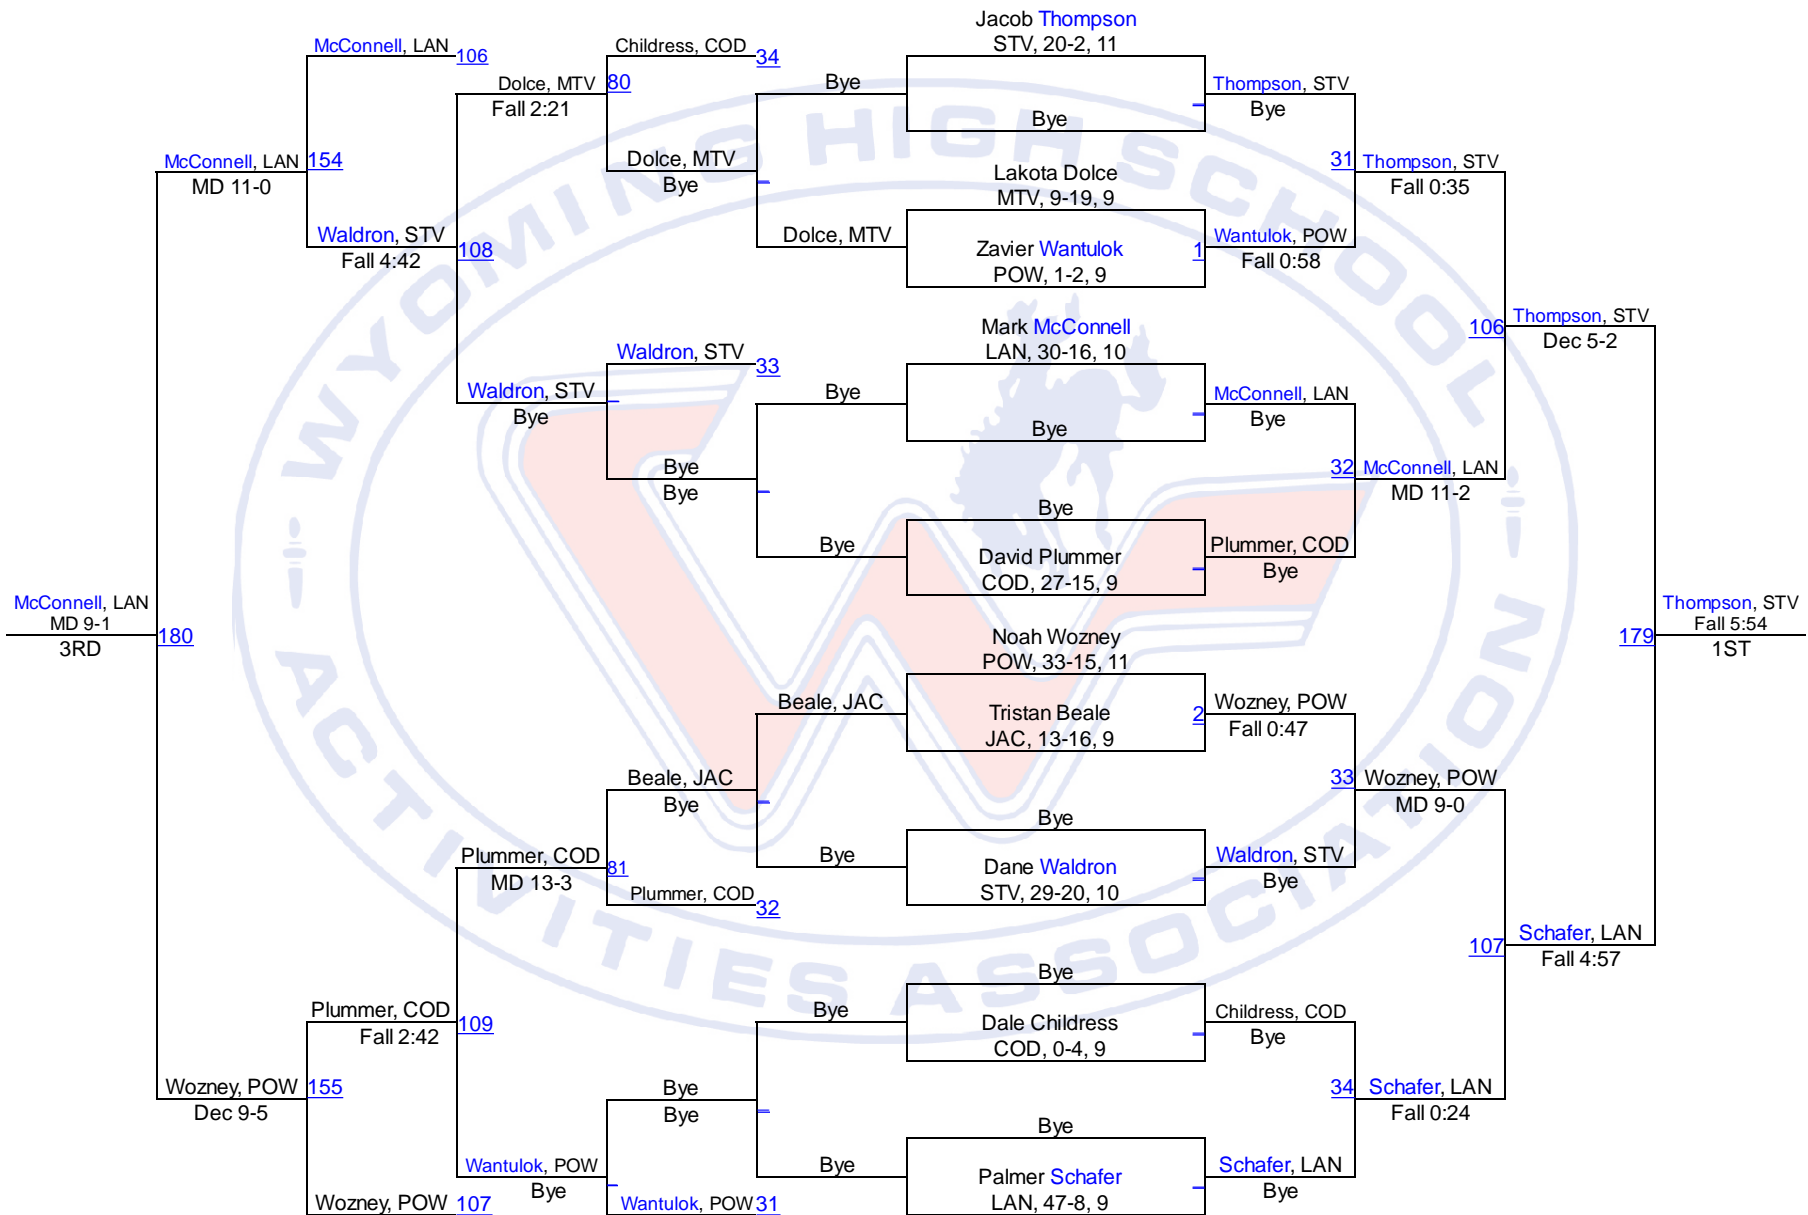

Team Scores

1. Powell	241.0
2. Star Valley	216.5
3. Lander	150.0
4. Jackson	123.0
5. Lyman	104.0
6. Cody	89.0
7. Pinedale	56.0
8. Mountain View	33.5

WHSAA 3A West Regional

106

WHSAA 3A West Regional

113

WHSAA 3A West Regional

120

WHSAA 3A West Regional

126

WHSAA 3A West Regional

132

WHSAA 3A West Regional

138

WHSAA 3A West Regional