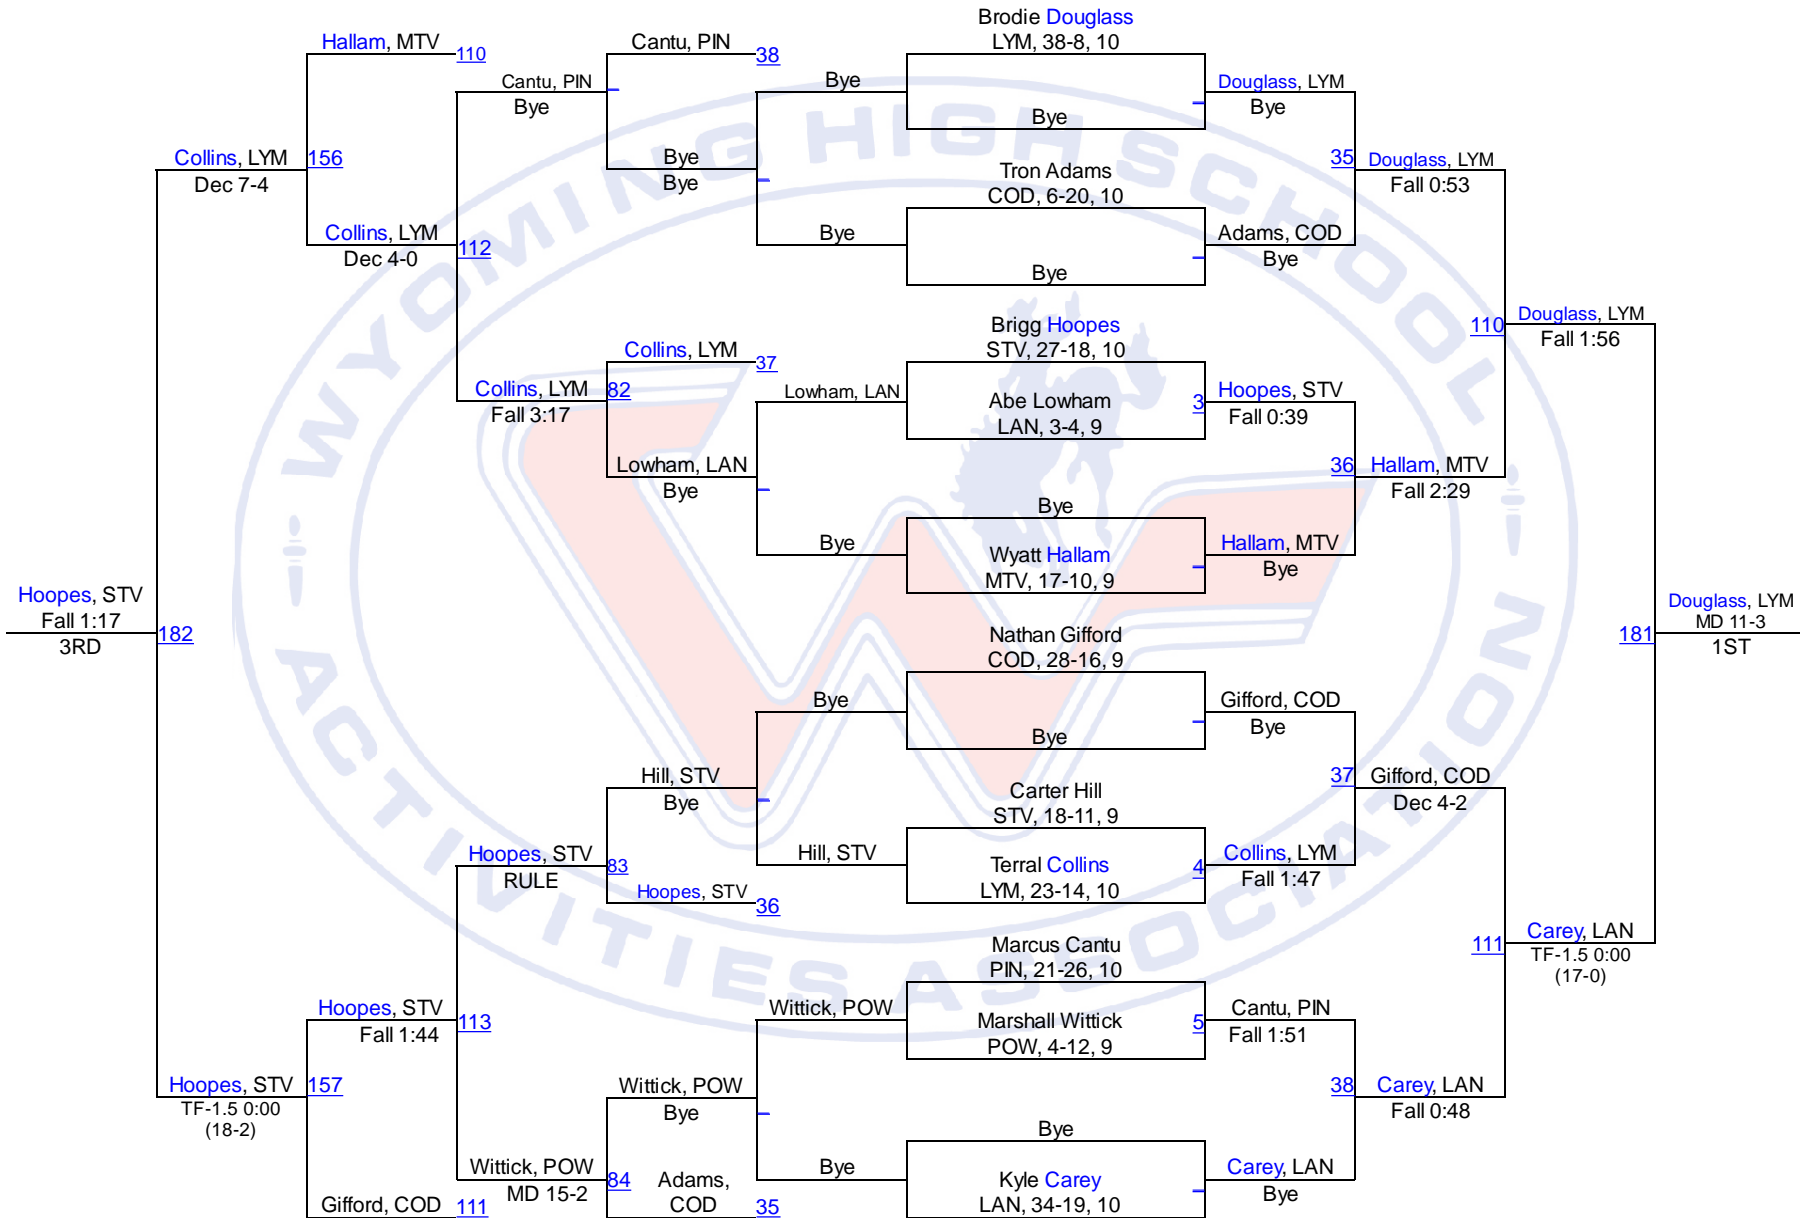

Team Scores

1. Powell	241.0
2. Star Valley	216.5
3. Lander	150.0
4. Jackson	123.0
5. Lyman	104.0
6. Cody	89.0
7. Pinedale	56.0
8. Mountain View	33.5

WHSAA 3A West Regional

106

WHSAA 3A West Regional

113

WHSAA 3A West Regional

120

WHSAA 3A West Regional

126

WHSAA 3A West Regional

132

WHSAA 3A West Regional

138

WHSAA 3A West Regional