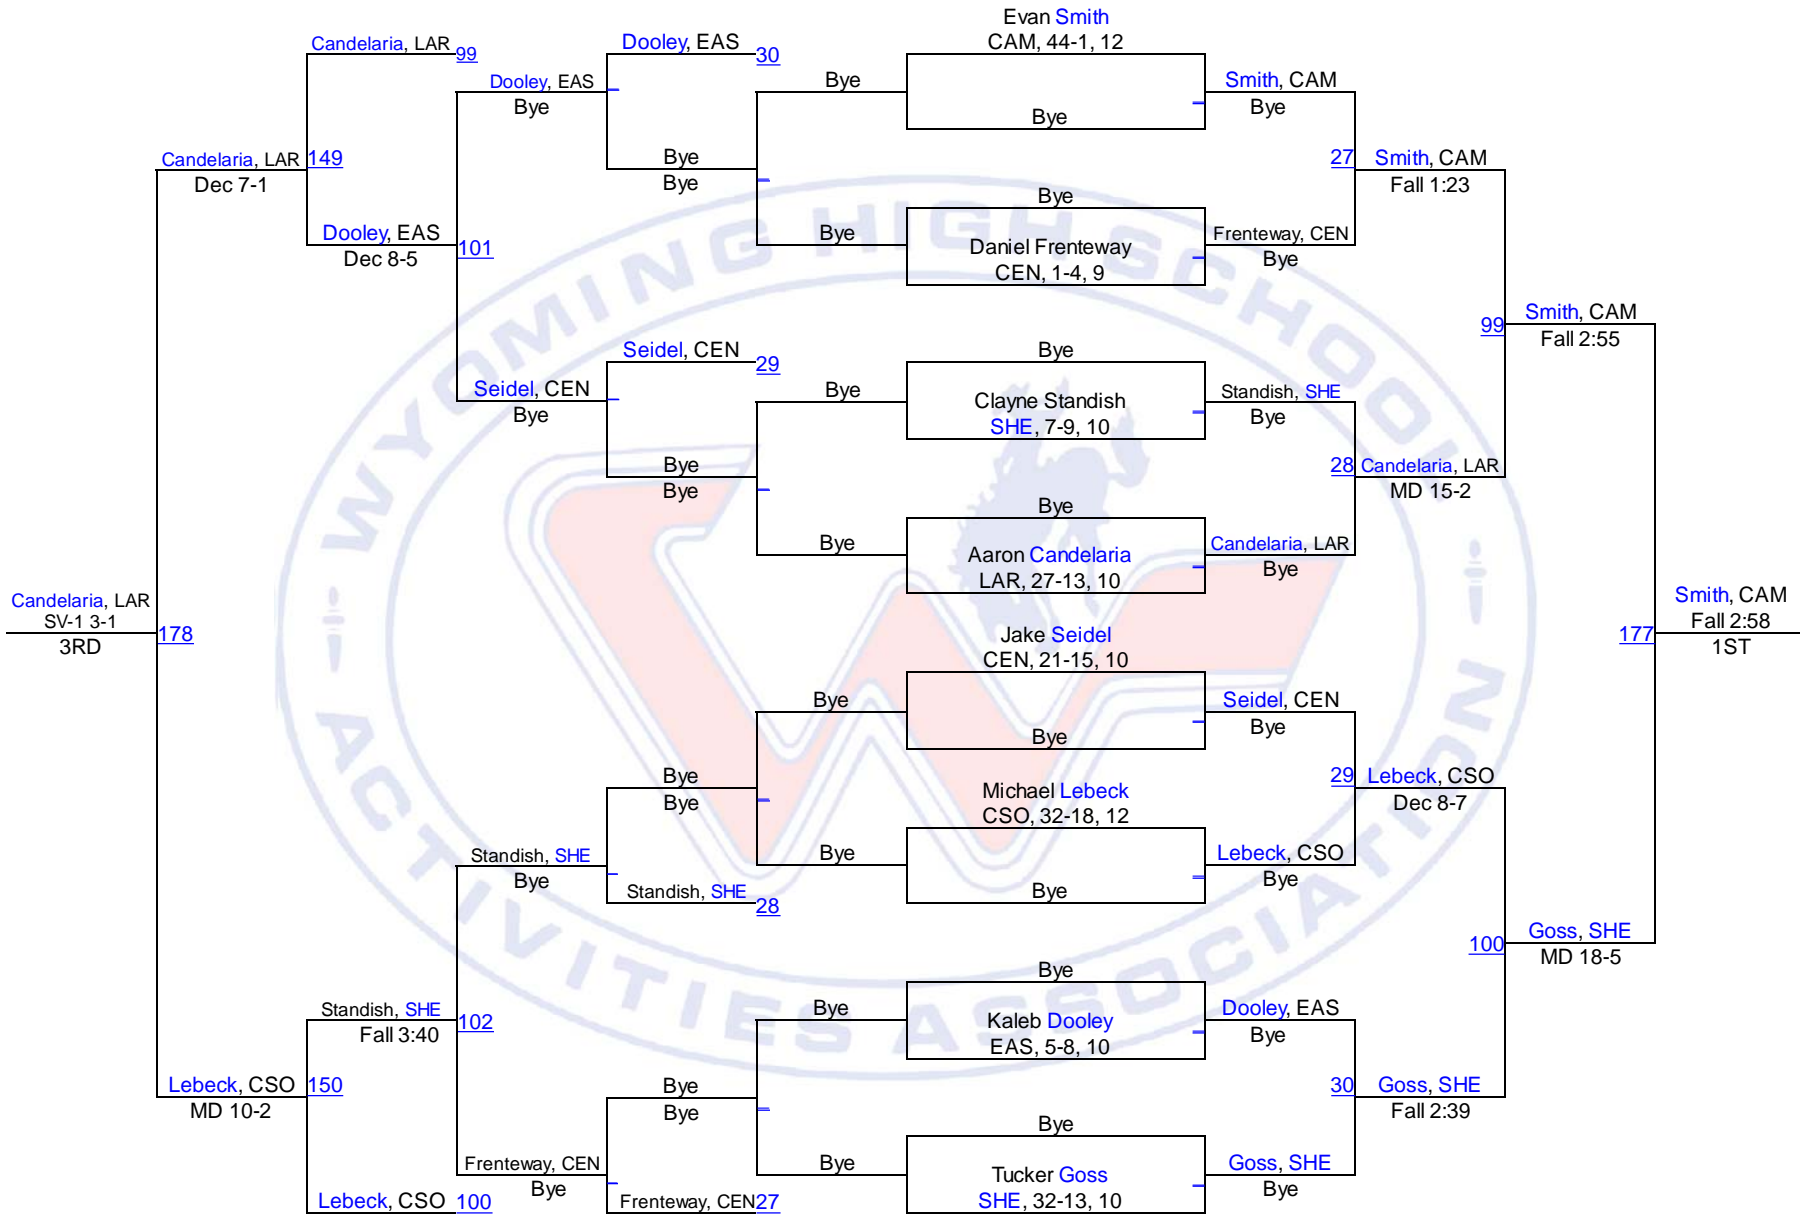

Team Scores

1. Campbell County	264.5
2. Sheridan	186.0
3. East	183.0
4. South	139.0
5. Central	119.5
6. Laramie	96.5

WHSAA 4A East Regional

106

WHSAA 4A East Regional

113

WHSAA 4A East Regional

120

WHSAA 4A East Regional

126

WHSAA 4A East Regional

132

WHSAA 4A East Regional

138

WHSAA 4A East Regional

145