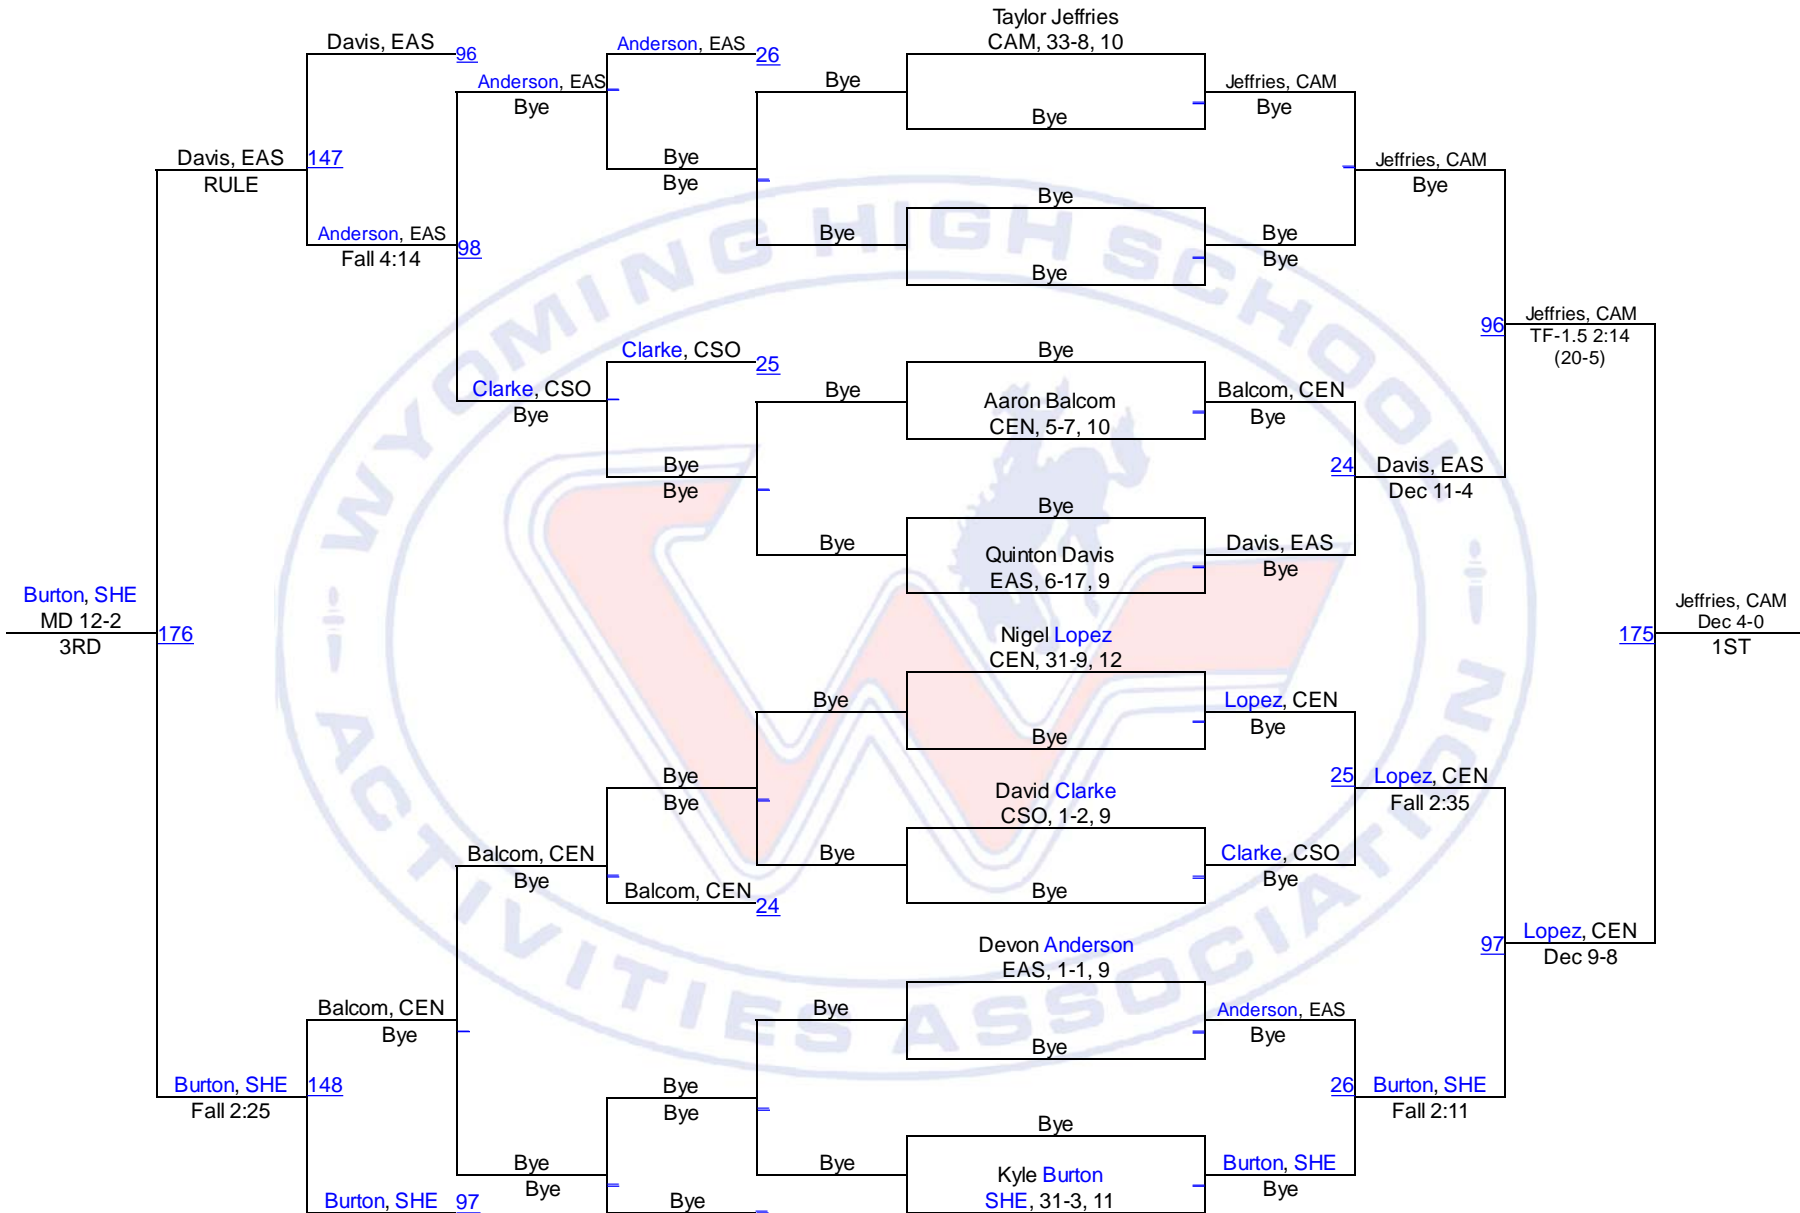

Team Scores

1. Campbell County	264.5
2. Sheridan	186.0
3. East	183.0
4. South	139.0
5. Central	119.5
6. Laramie	96.5

WHSAA 4A East Regional

106

WHSAA 4A East Regional

113

WHSAA 4A East Regional

120