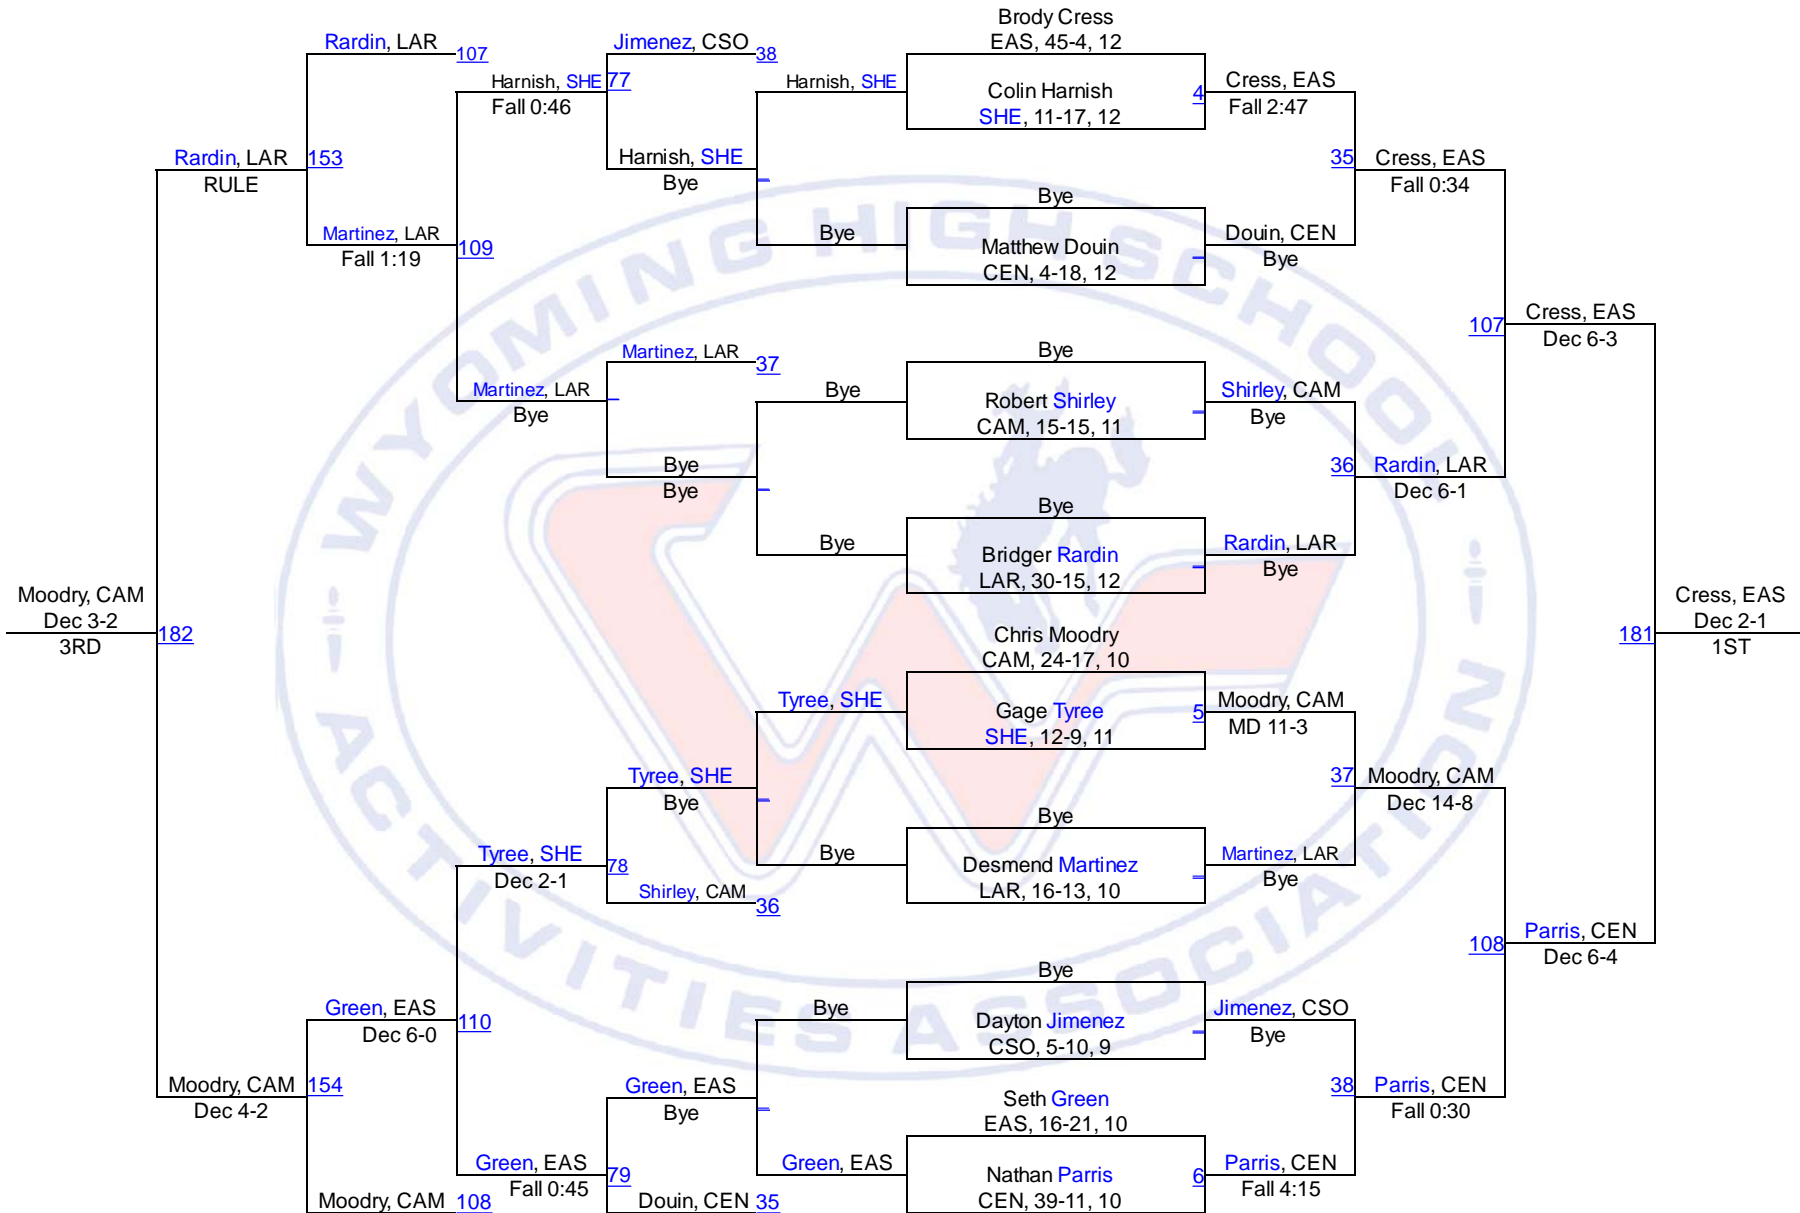

WHSAA 4A East Regional

132