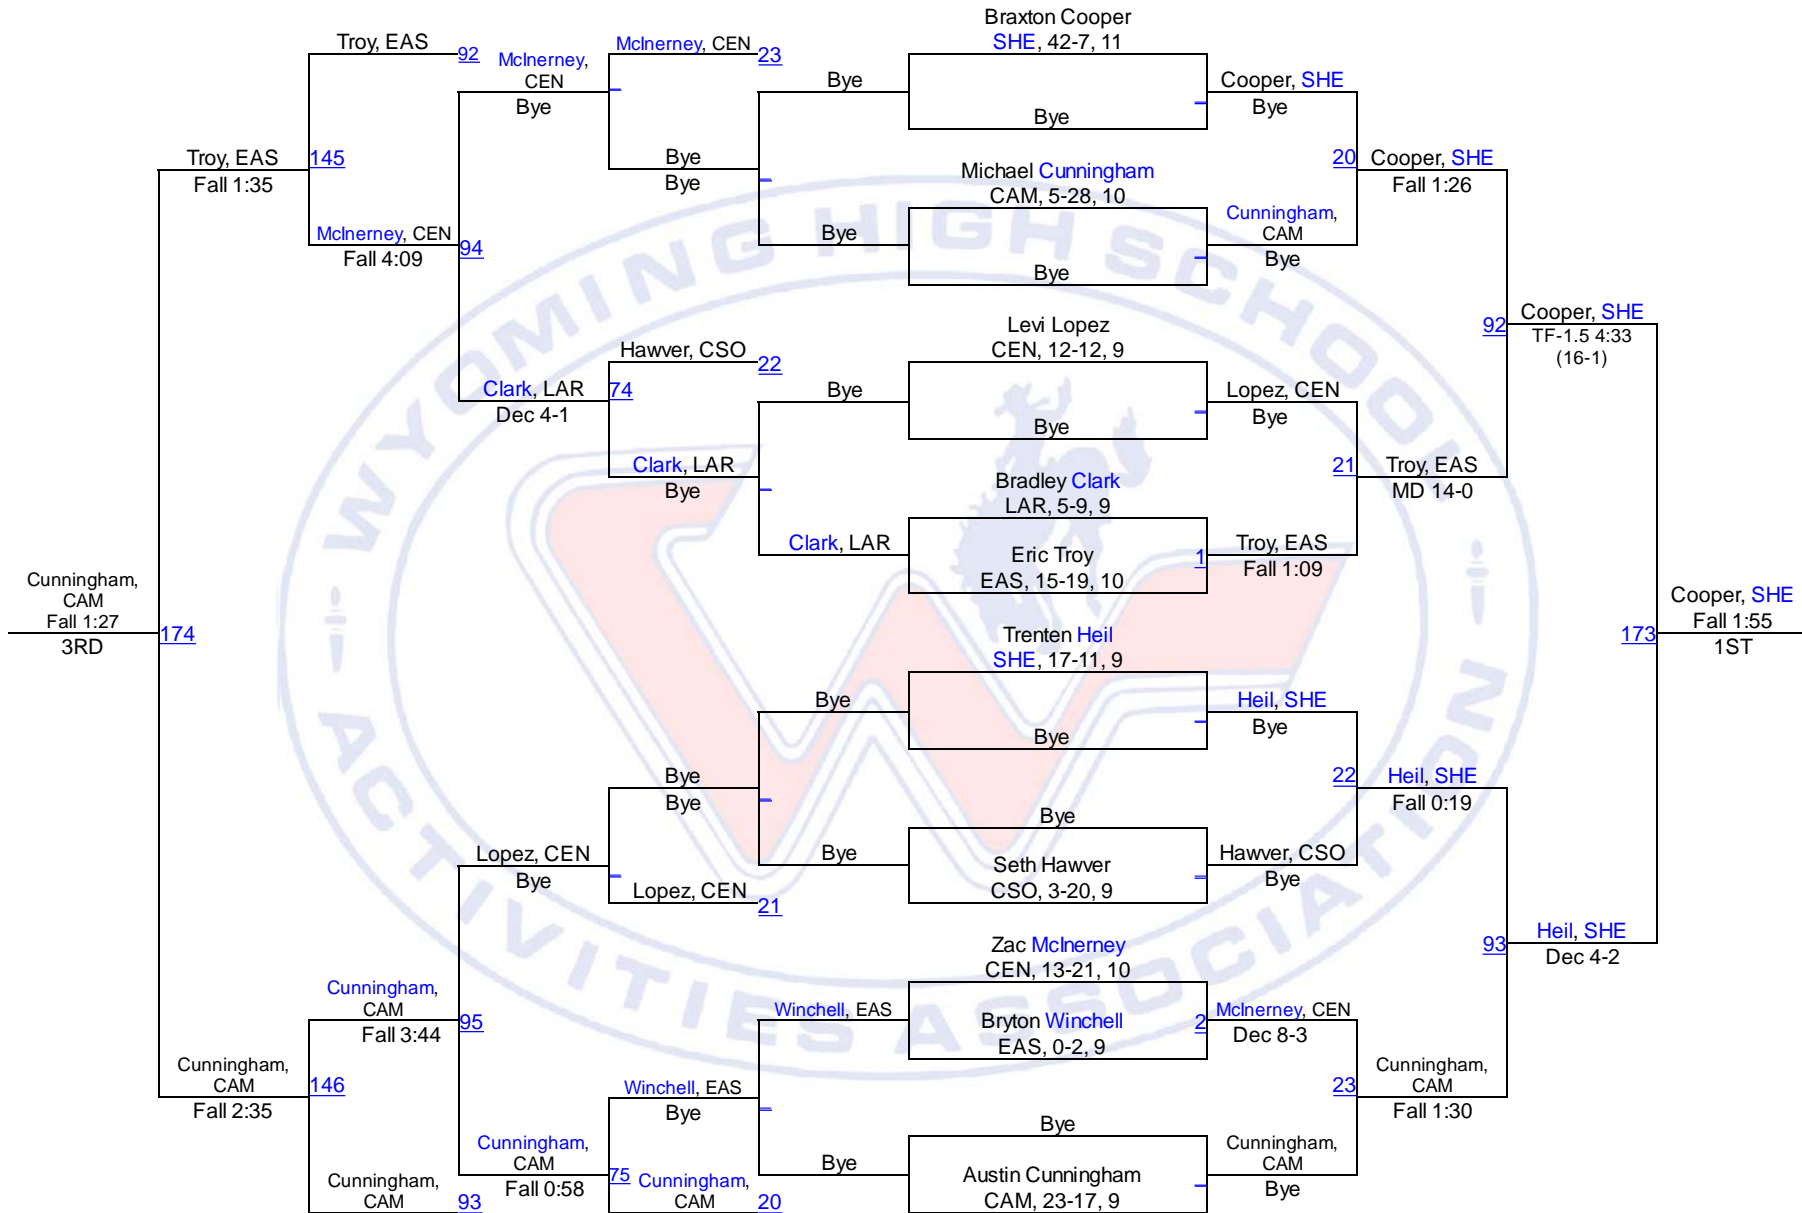

Team Scores

1. Campbell County	264.5
2. Sheridan	186.0
3. East	183.0
4. South	139.0
5. Central	119.5
6. Laramie	96.5

WHSAA 4A East Regional

106

WHSAA 4A East Regional

113

WHSAA 4A East Regional

120

WHSAA 4A East Regional

126

WHSAA 4A East Regional

132

WHSAA 4A East Regional

138

WHSAA 4A East Regional

145