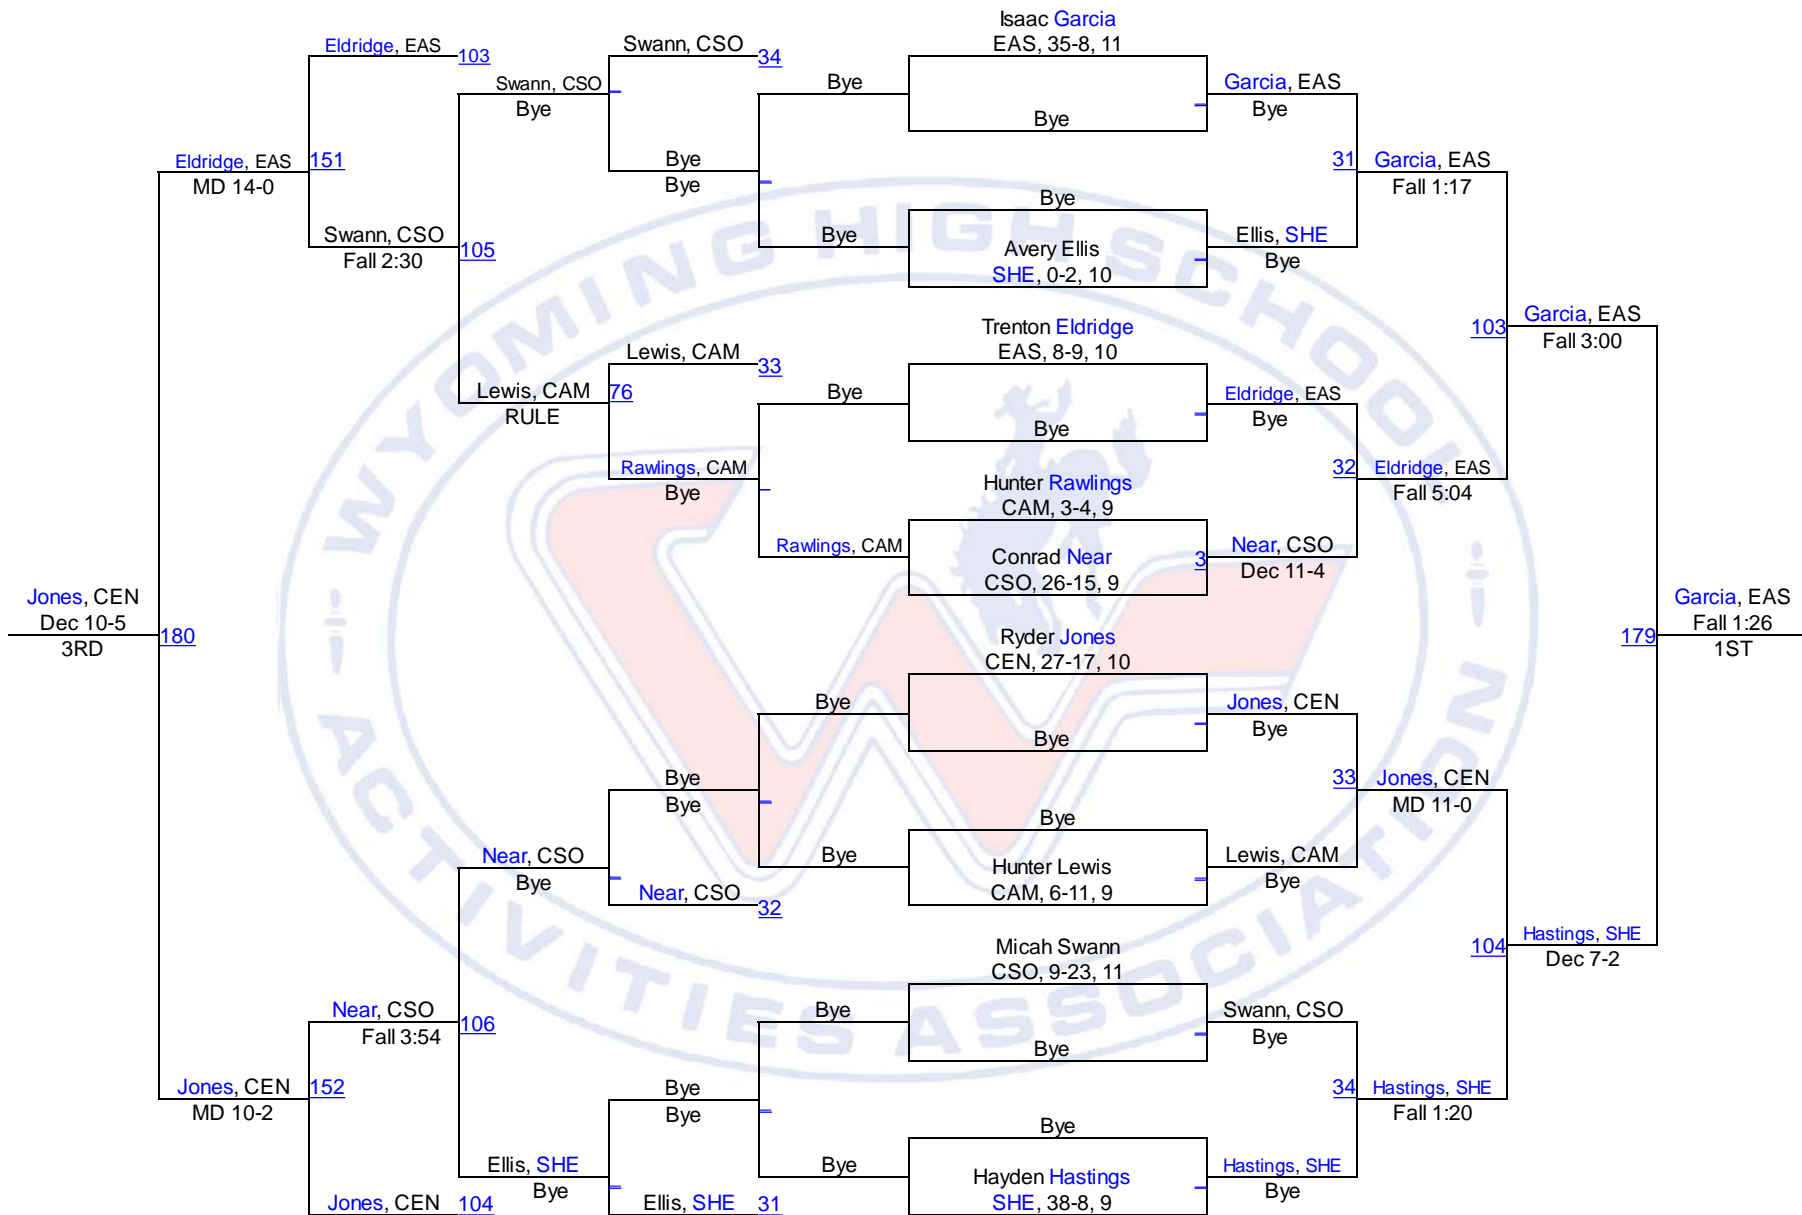

Team Scores

1. Campbell County	264.5
2. Sheridan	186.0
3. East	183.0
4. South	139.0
5. Central	119.5
6. Laramie	96.5

WHSAA 4A East Regional

106

WHSAA 4A East Regional

113

WHSAA 4A East Regional

120

WHSAA 4A East Regional

126

WHSAA 4A East Regional

132

WHSAA 4A East Regional

138

WHSAA 4A East Regional

145