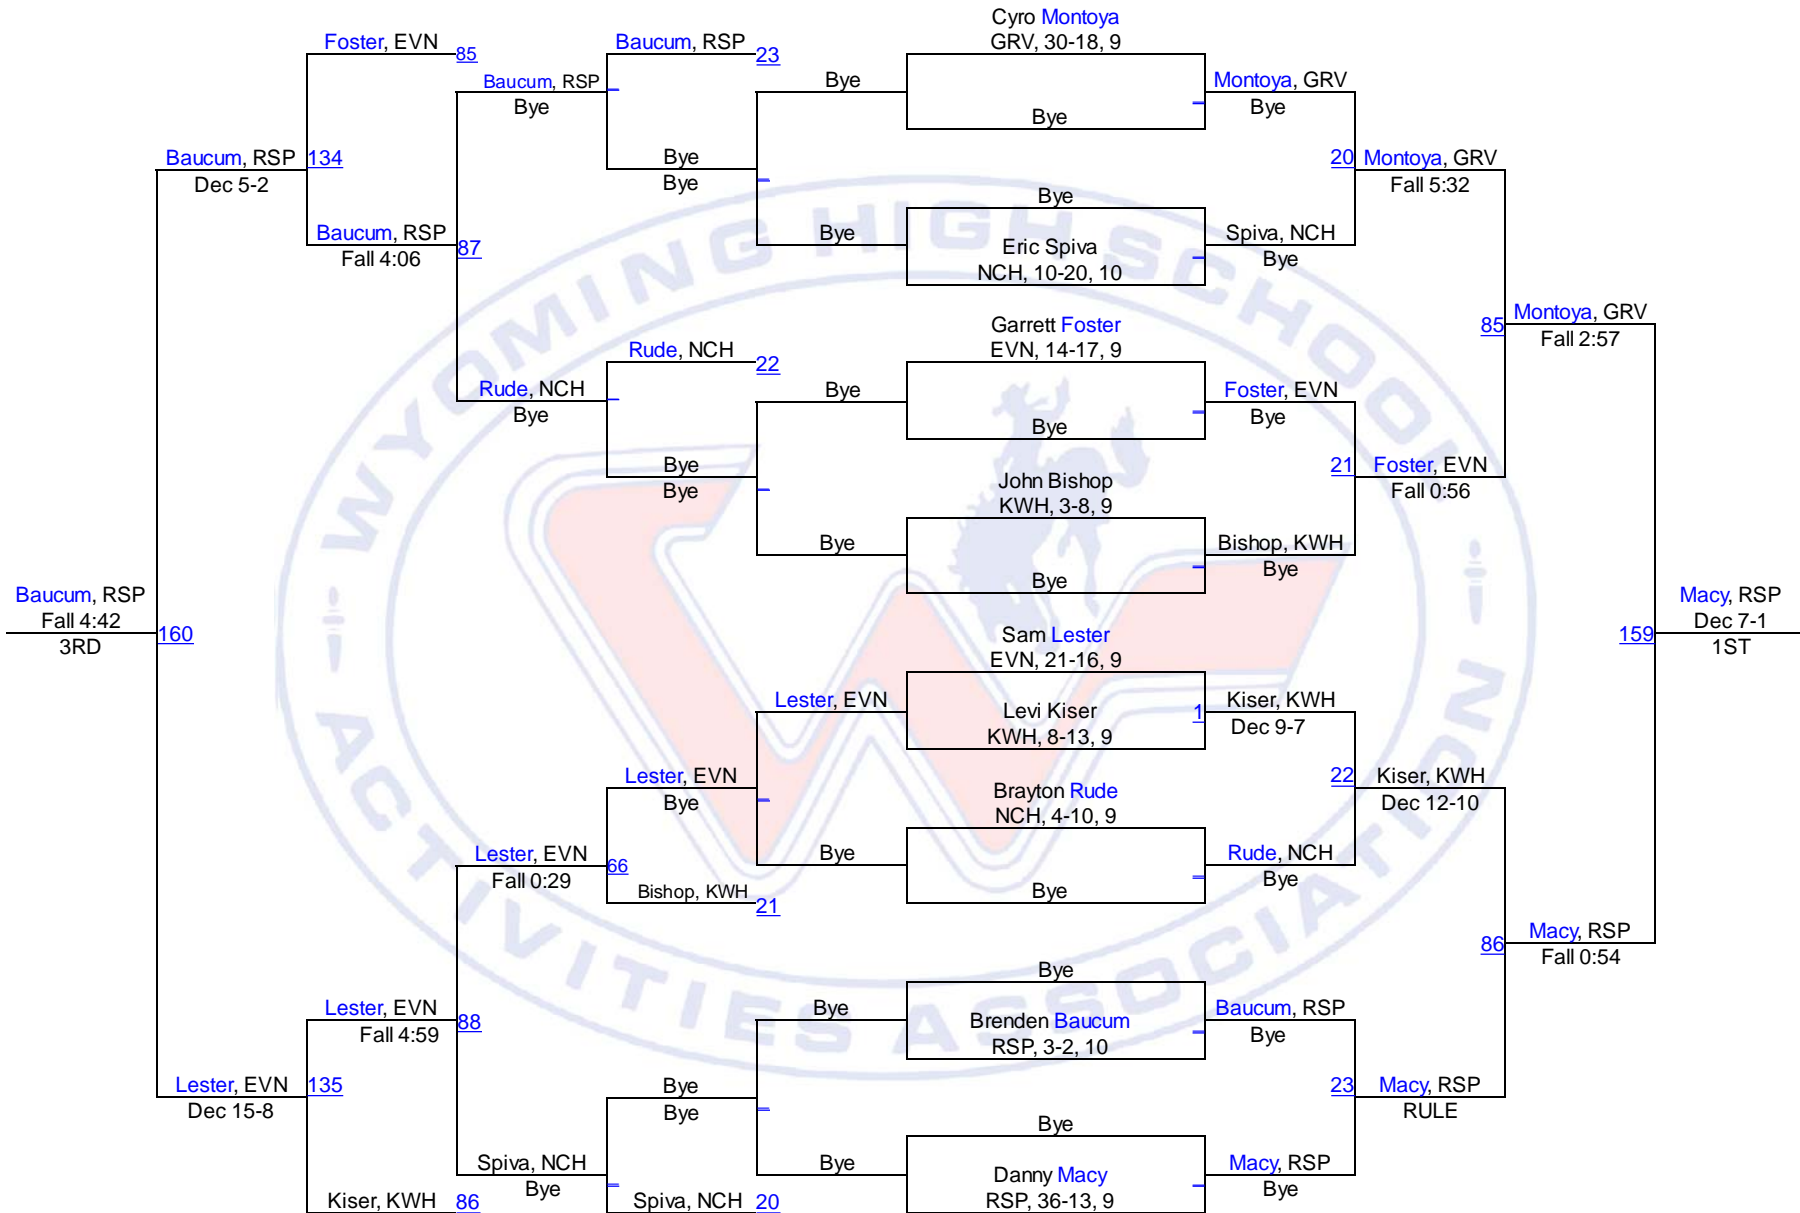

Team Scores

1. Green River	250.0
2. Evanston	173.0
3. Kelly Walsh	166.5
4. Natrona County	153.0
5. Rock Springs	108.5
6. Riverton	90.0

WHSAA 4A West Regional

106