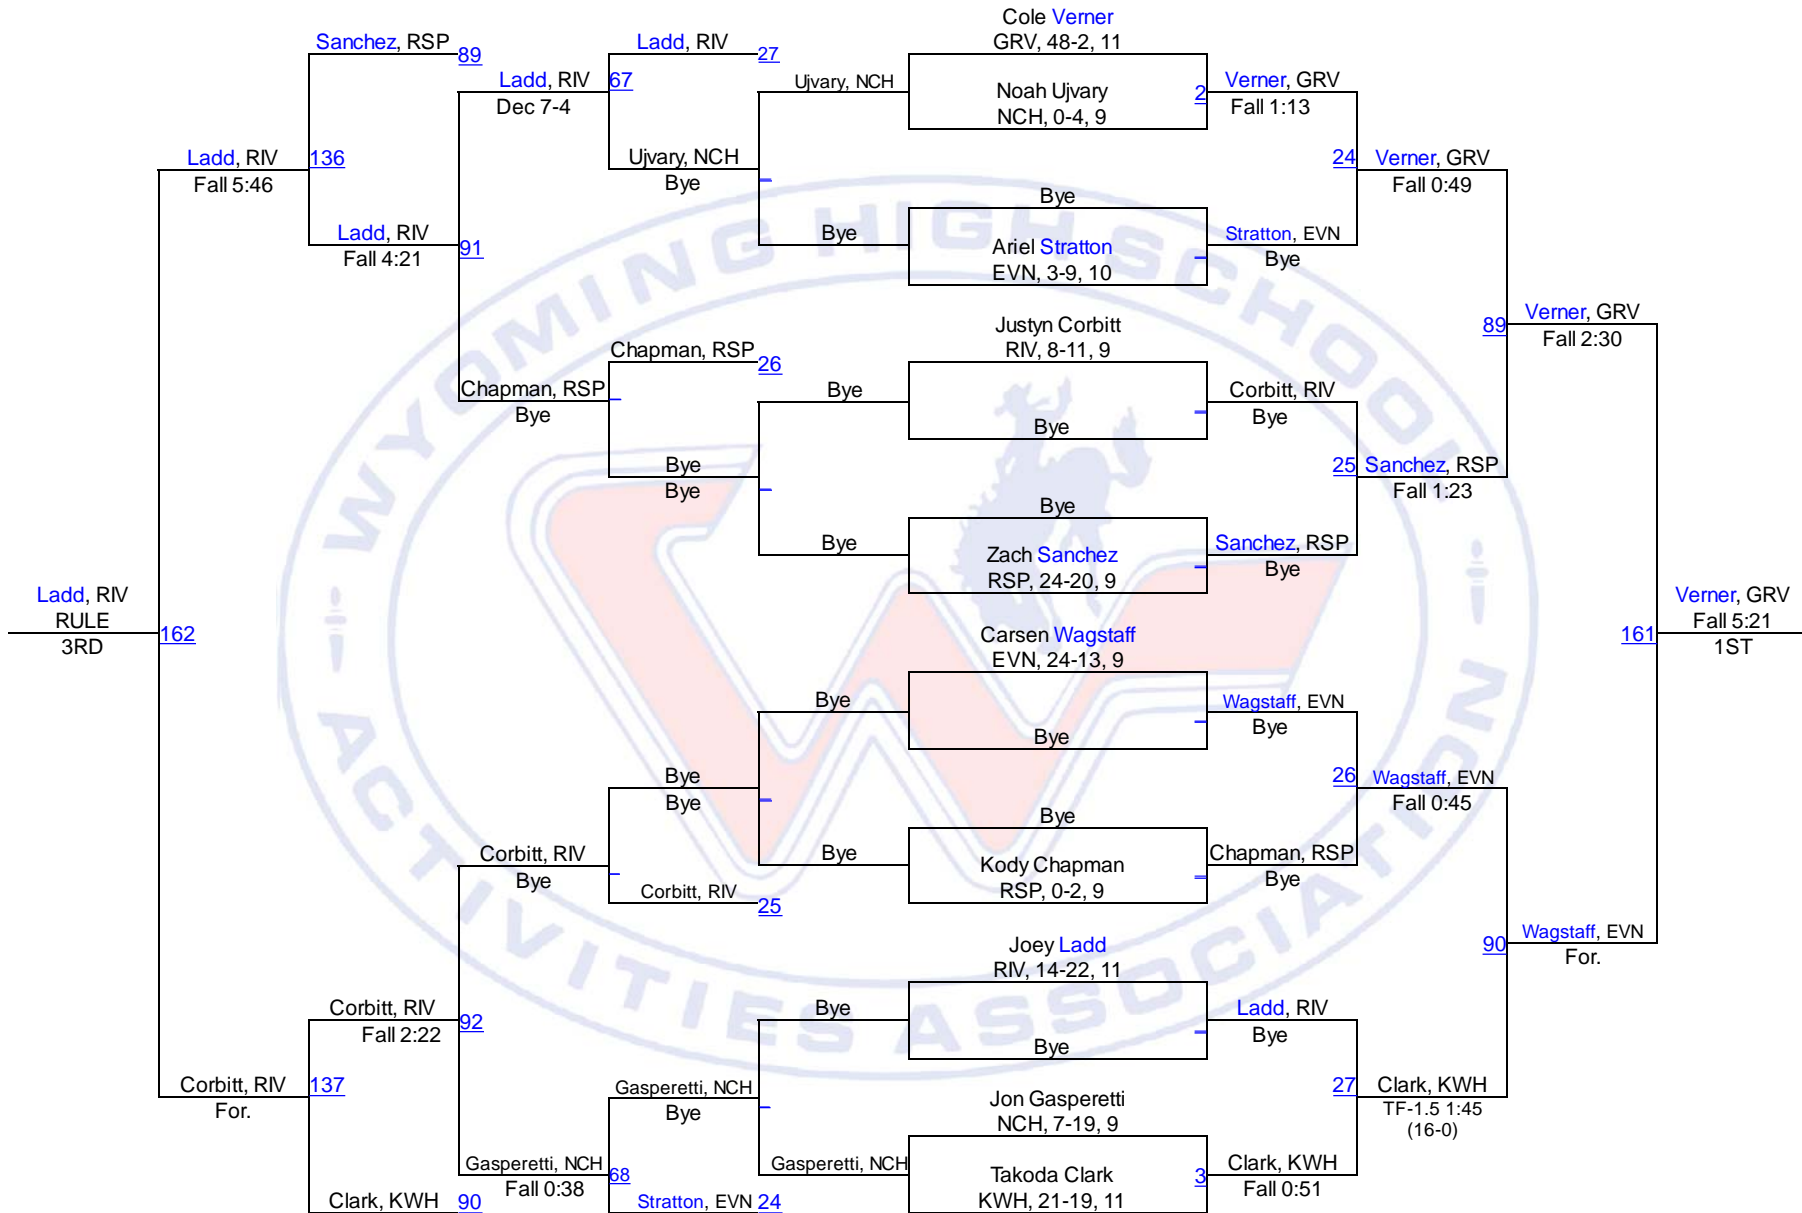

WHSAA 4A West Regional

113