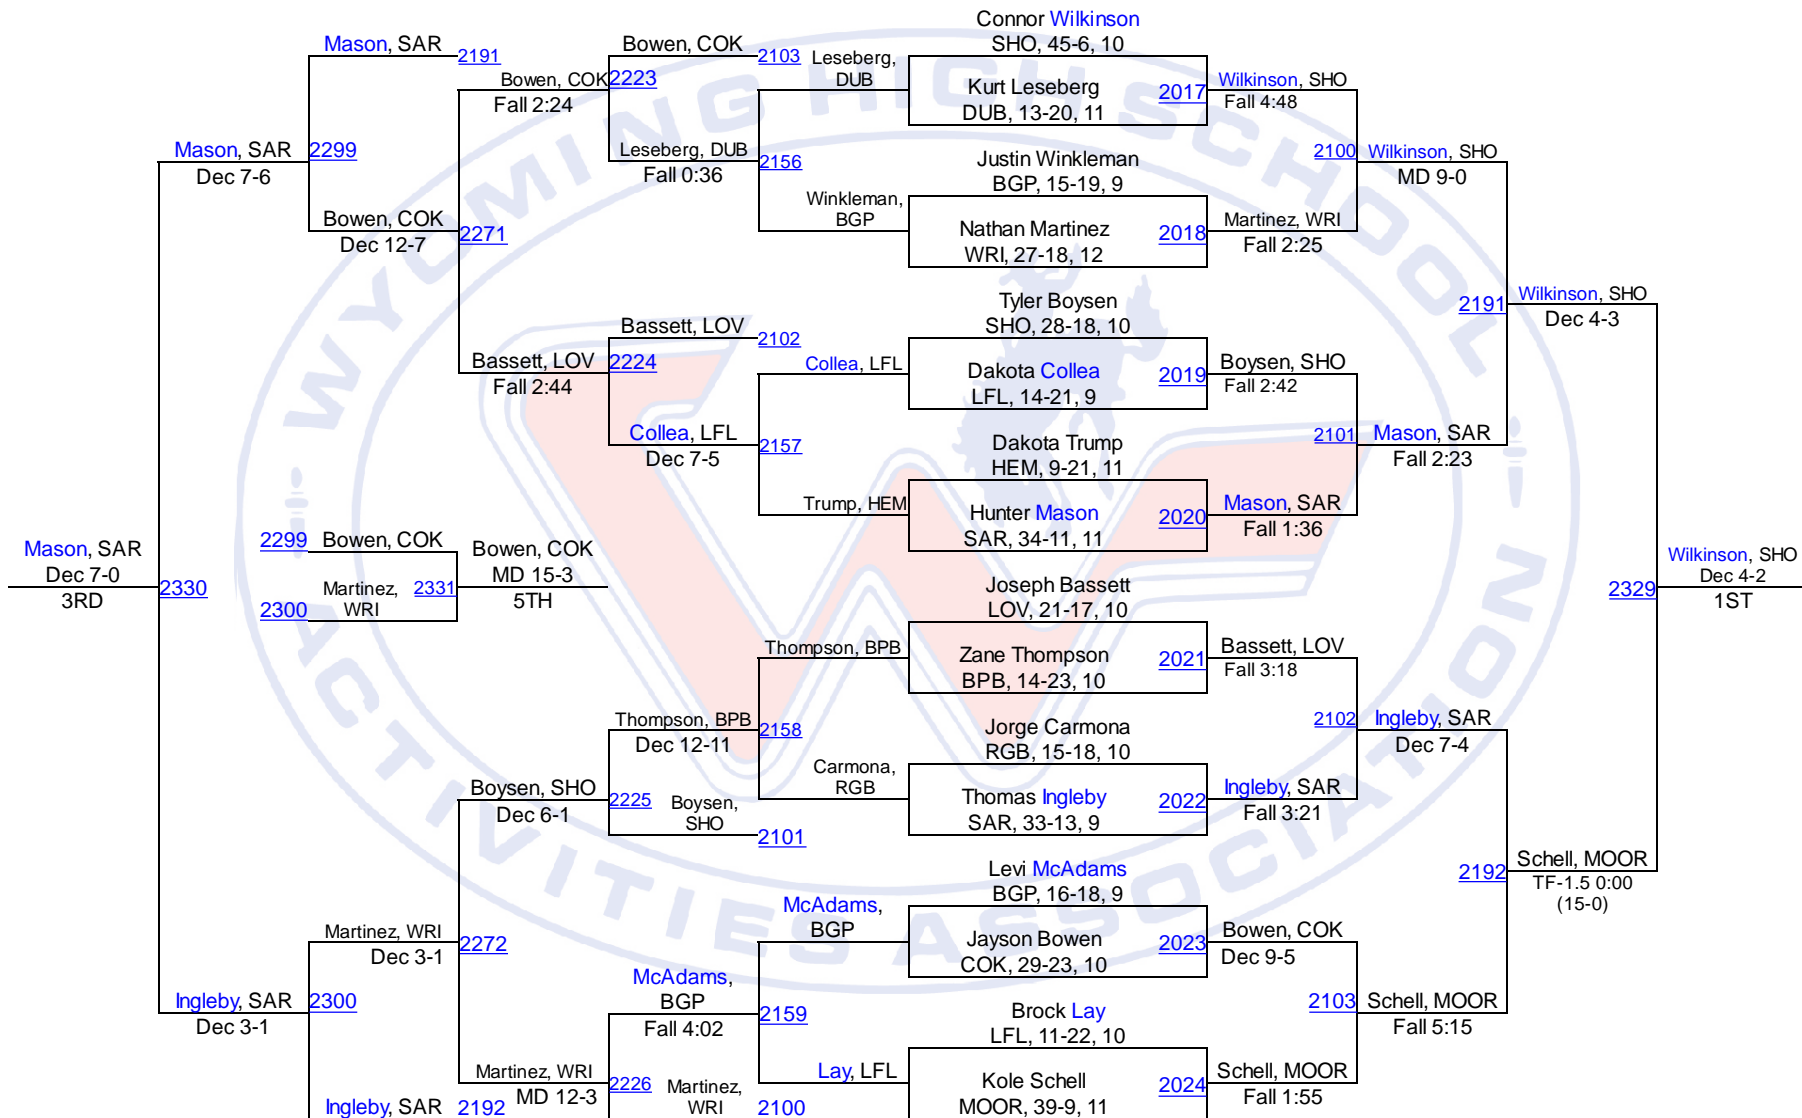

2014 WHSAA State Championships

2A-120