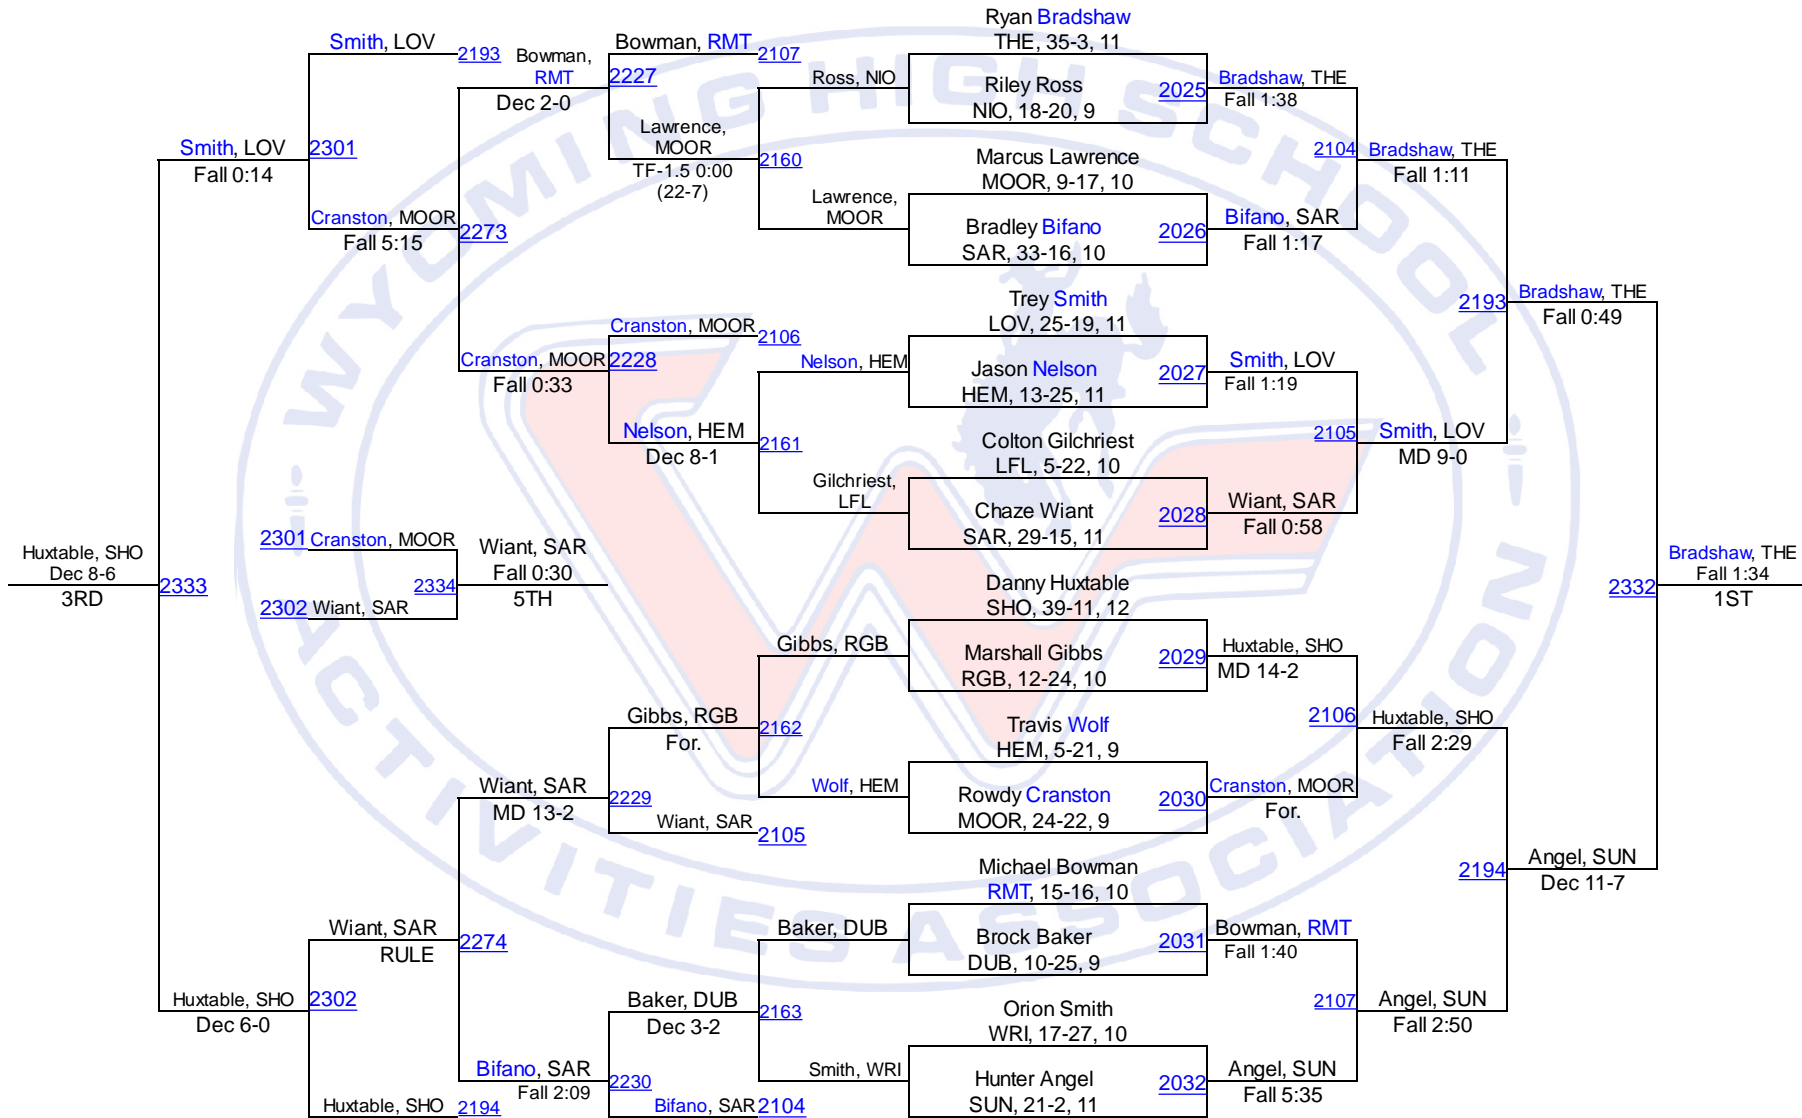

2014 WHSAA State Championships

2A-126