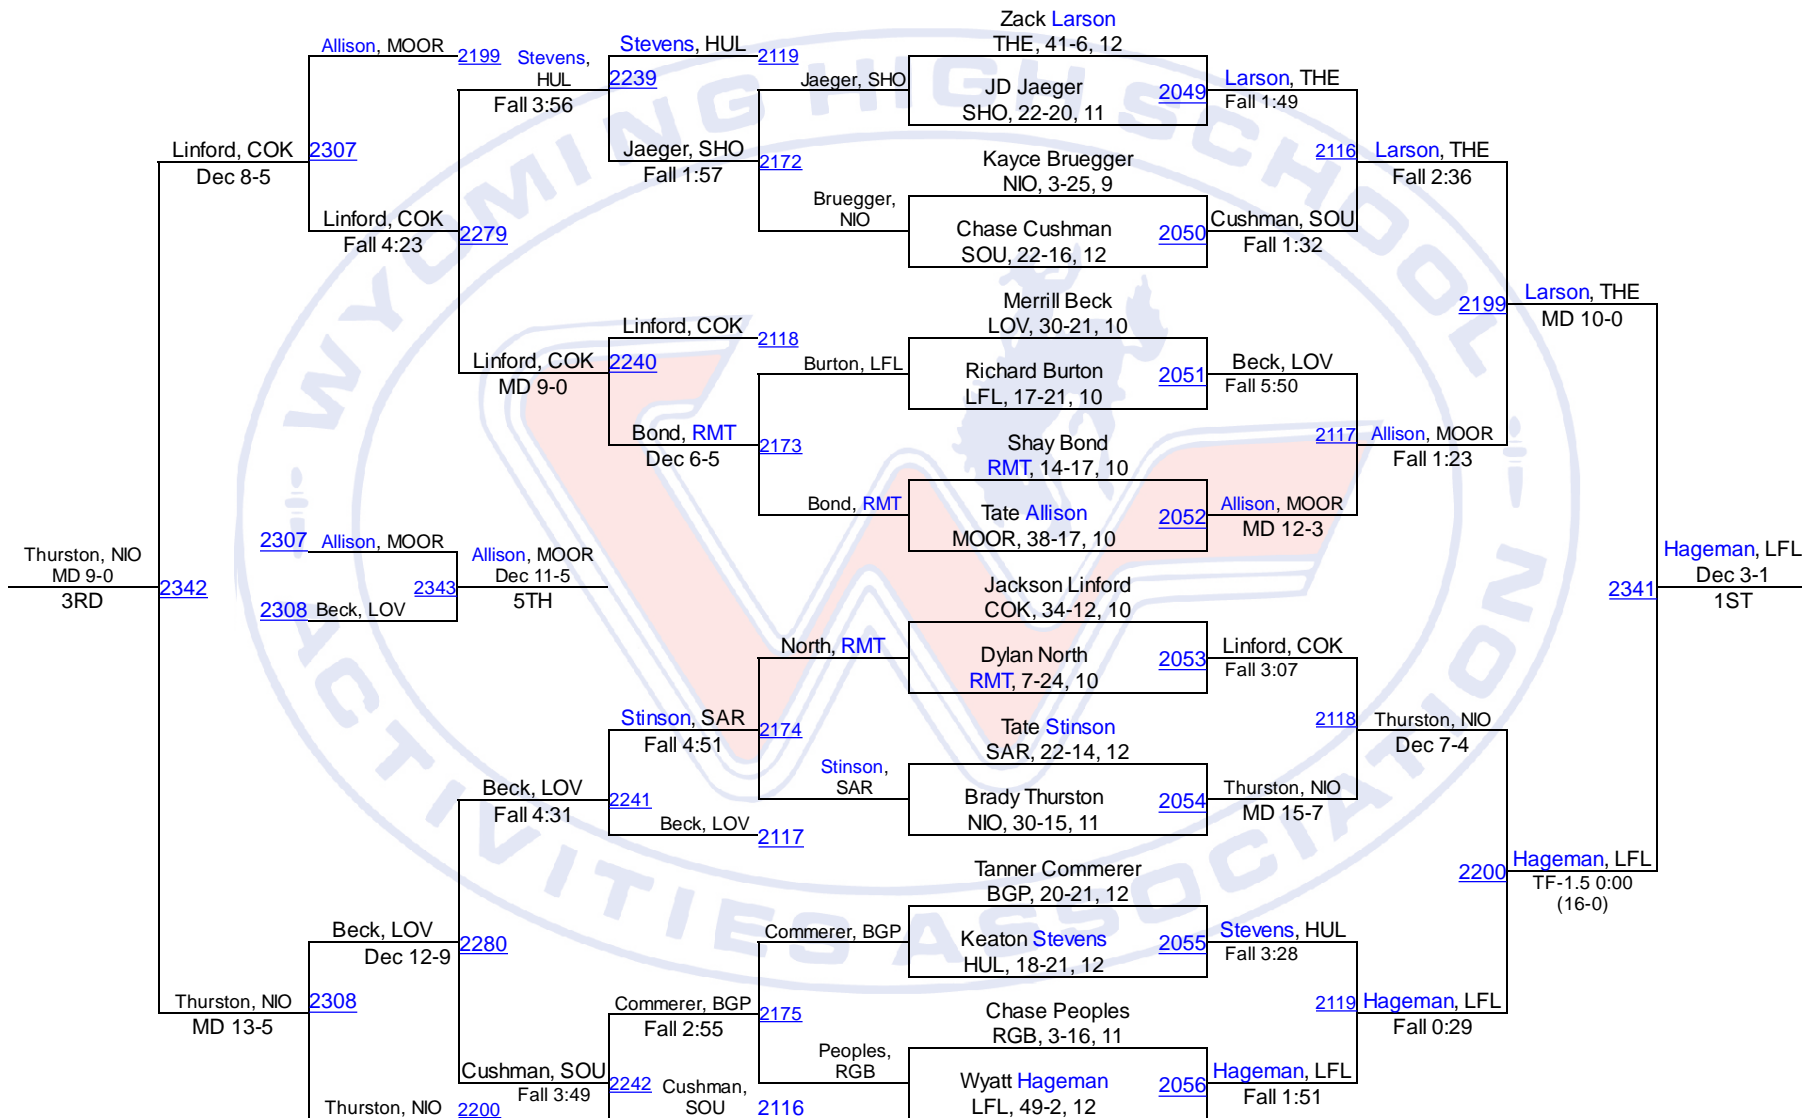

2014 WHSAA State Championships

2A-145