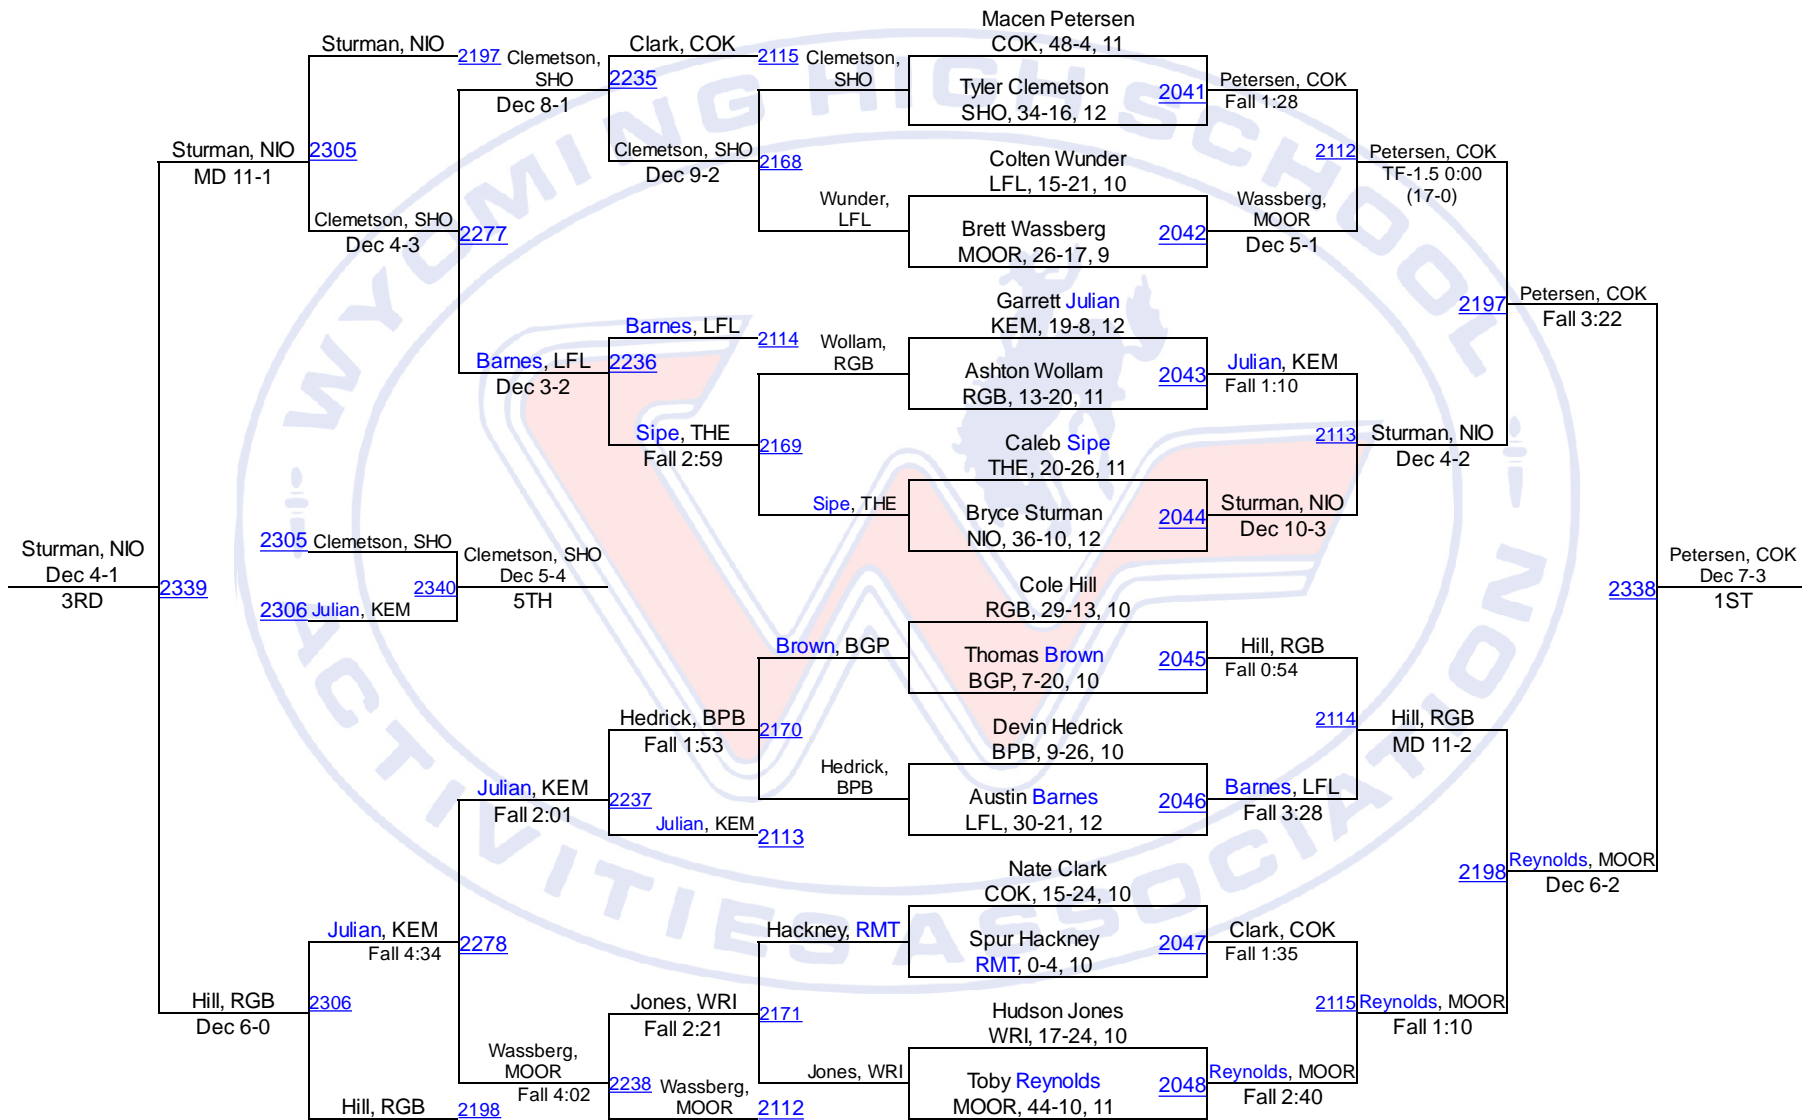

2014 WHSAA State Championships

2A-138