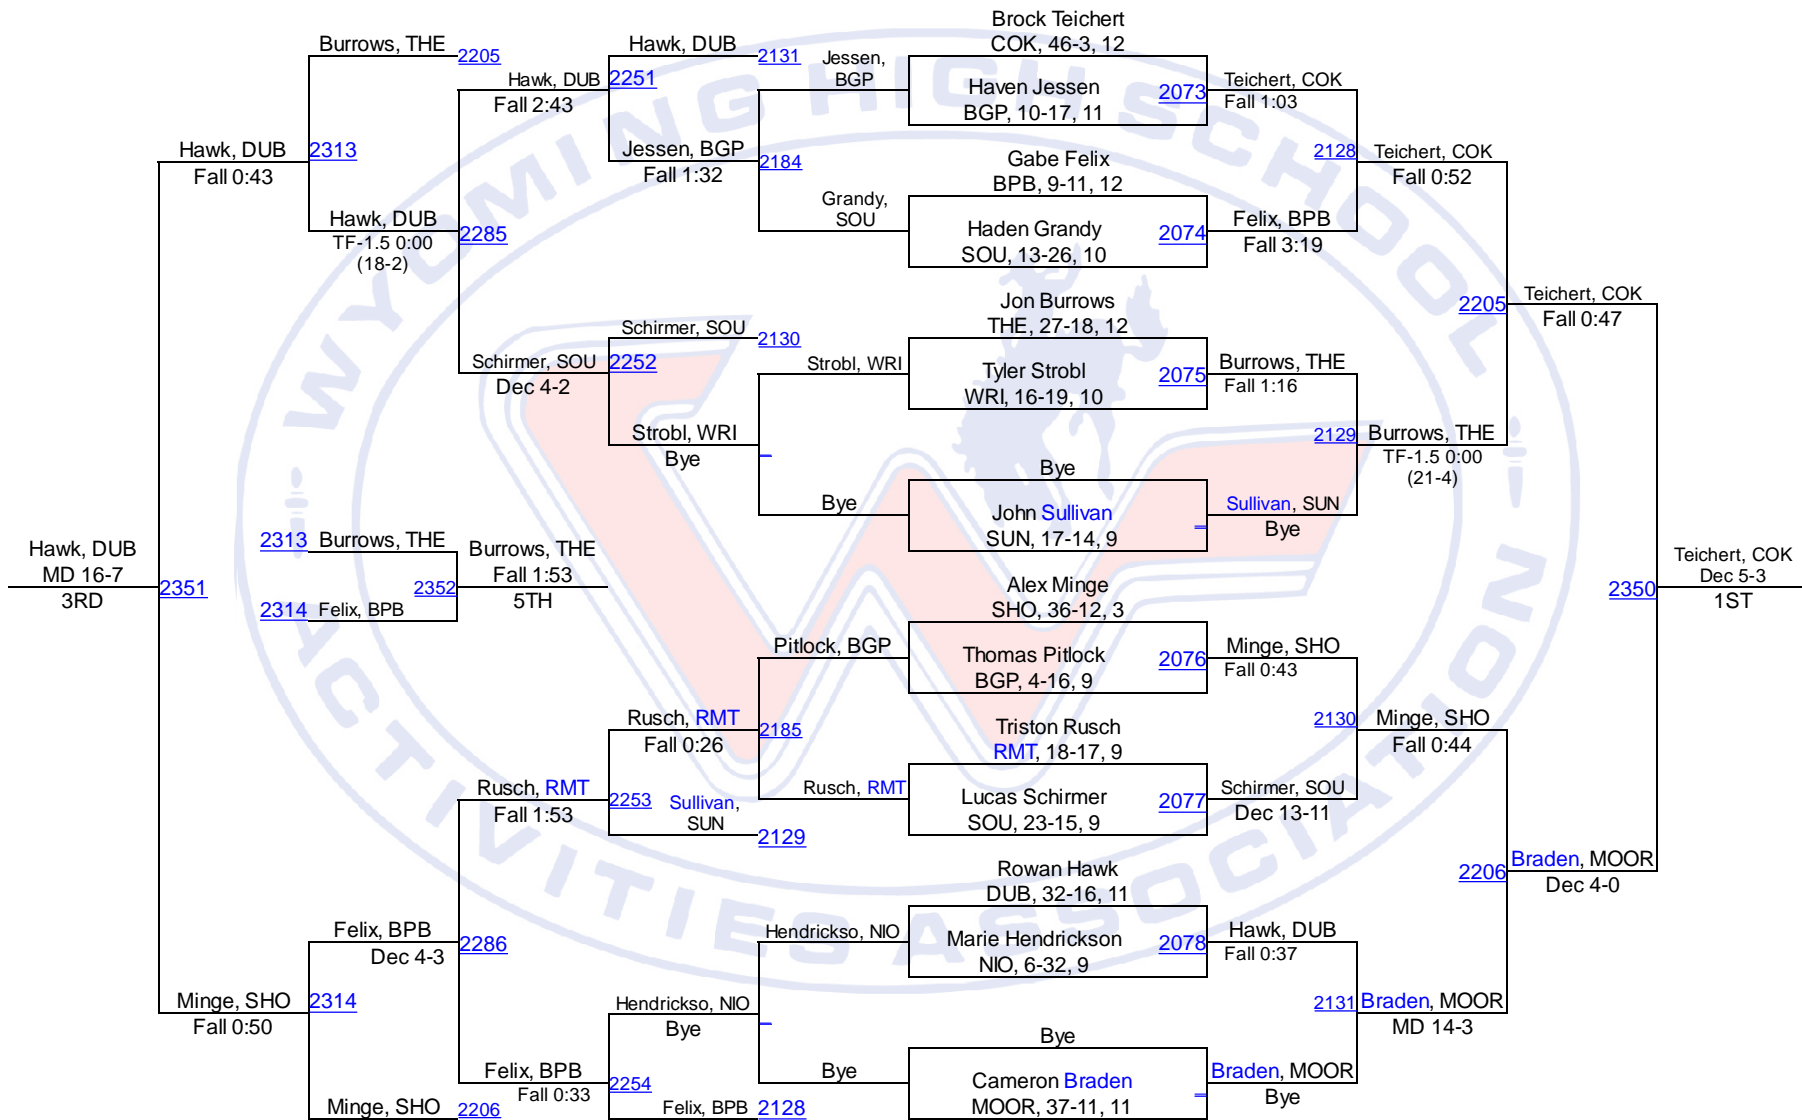

2014 WHSAA State Championships

2A-170