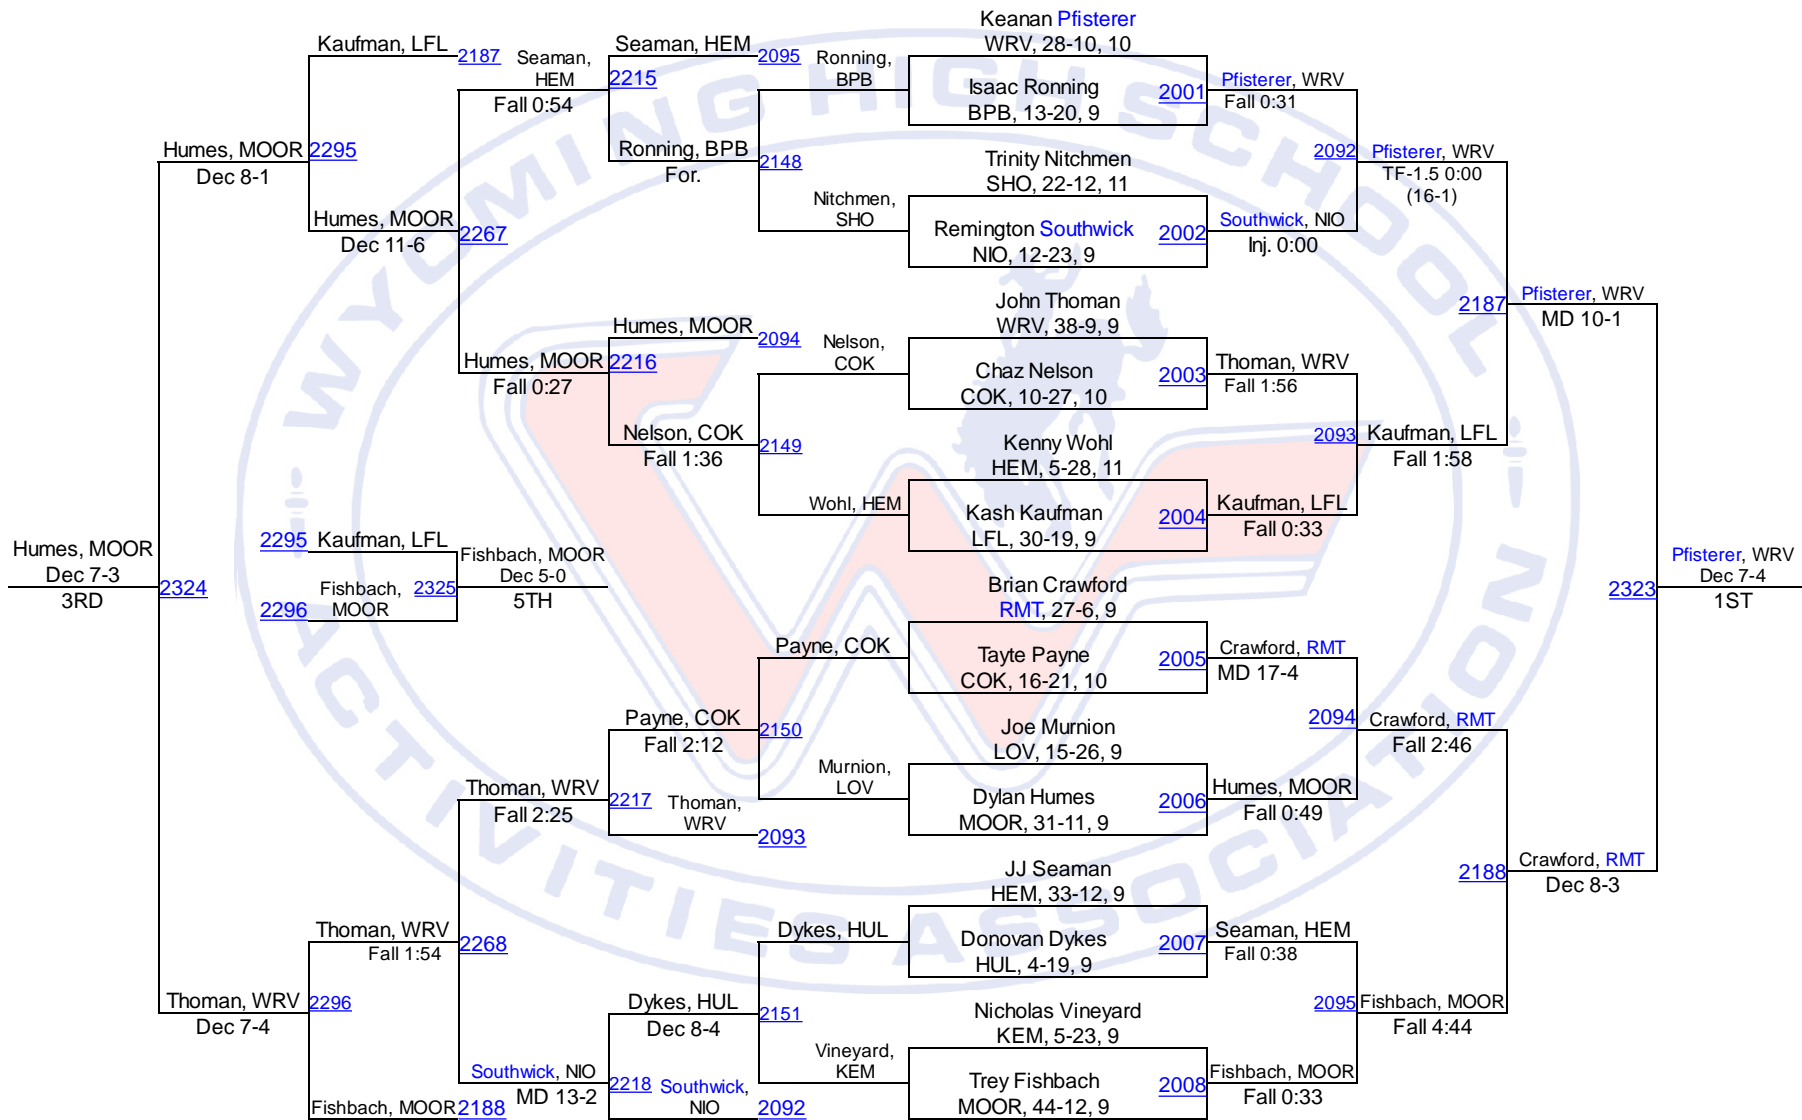

Team Scores

2A

1.	Moorcroft	219.5
2.	Cokeville	182.5
3.	Shoshoni	131.5
4.	Lovell	125.0
5.	Riverside/Greybull	108.0
6.	Thermopolis	100.5
7.	Saratoga	89.5
8.	Rocky Mountain	81.0
9.	Burns/Pine Bluffs	80.0
10.	Wright	77.0
11.	Southeast	74.0
12.	Lingle-Ft. Laramie	69.5
13.	Niobrara County	66.0
14.	Dubois	54.5
15.	Wind River	49.5
16.	Kemmerer	49.0
17.	Sundance	29.0
18.	Hulett	23.0
19.	Big Piney	18.0
20.	Wyoming Indian	17.0
21.	H.E.M.	8.0

2014 WHSAA State Championships

2A-106