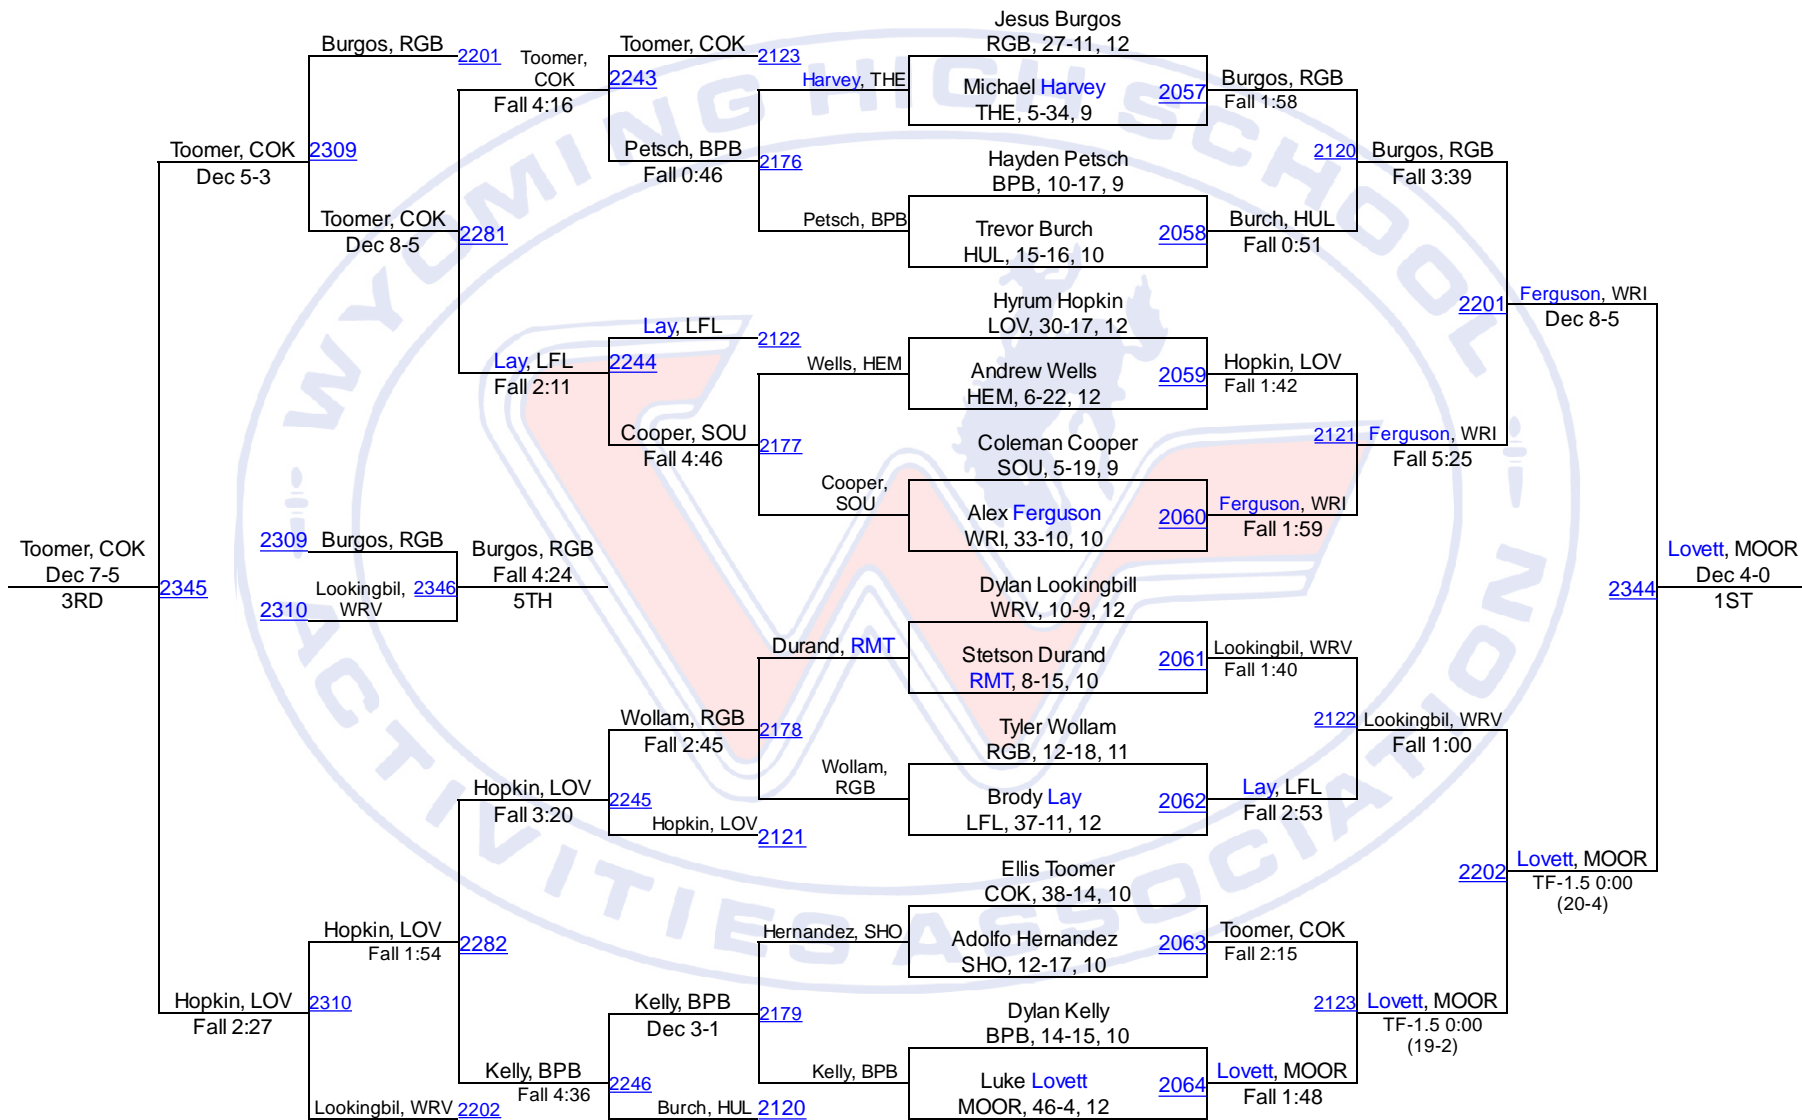

2014 WHSAA State Championships

2A-152