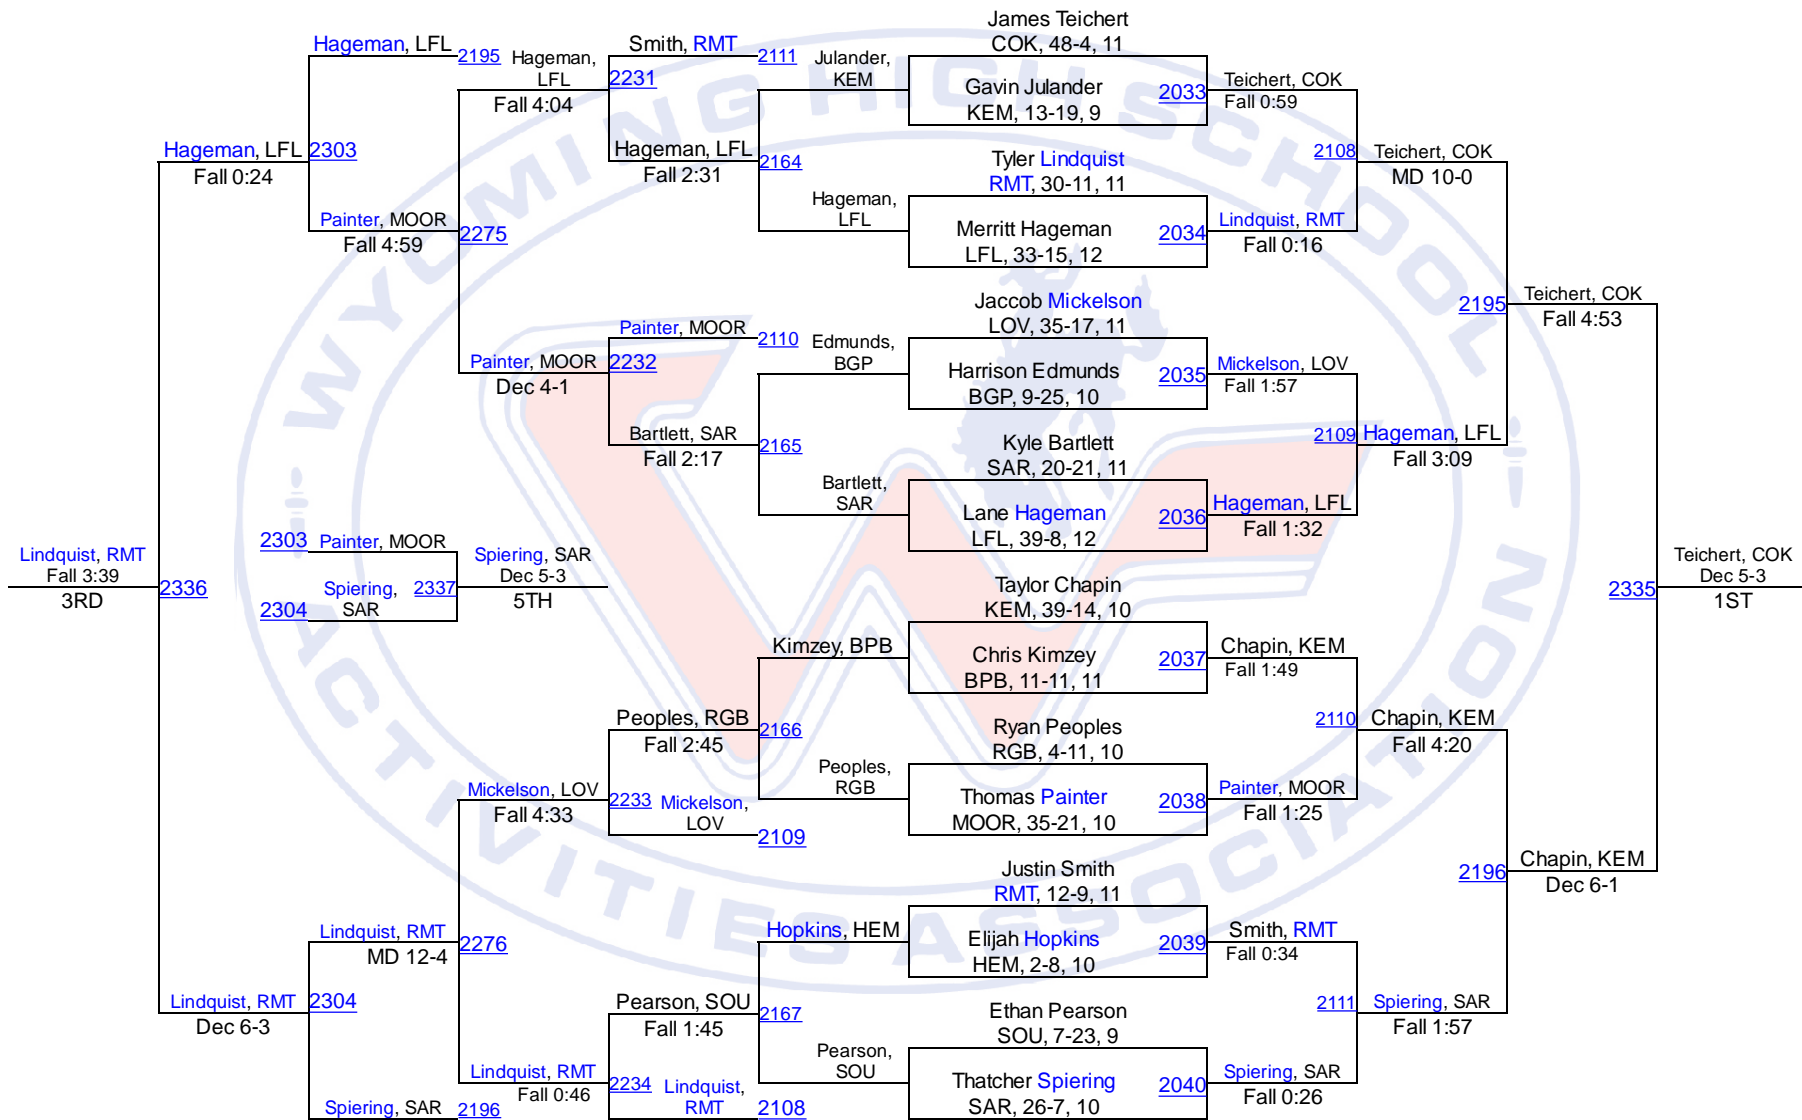

2014 WHSAA State Championships

2A-132