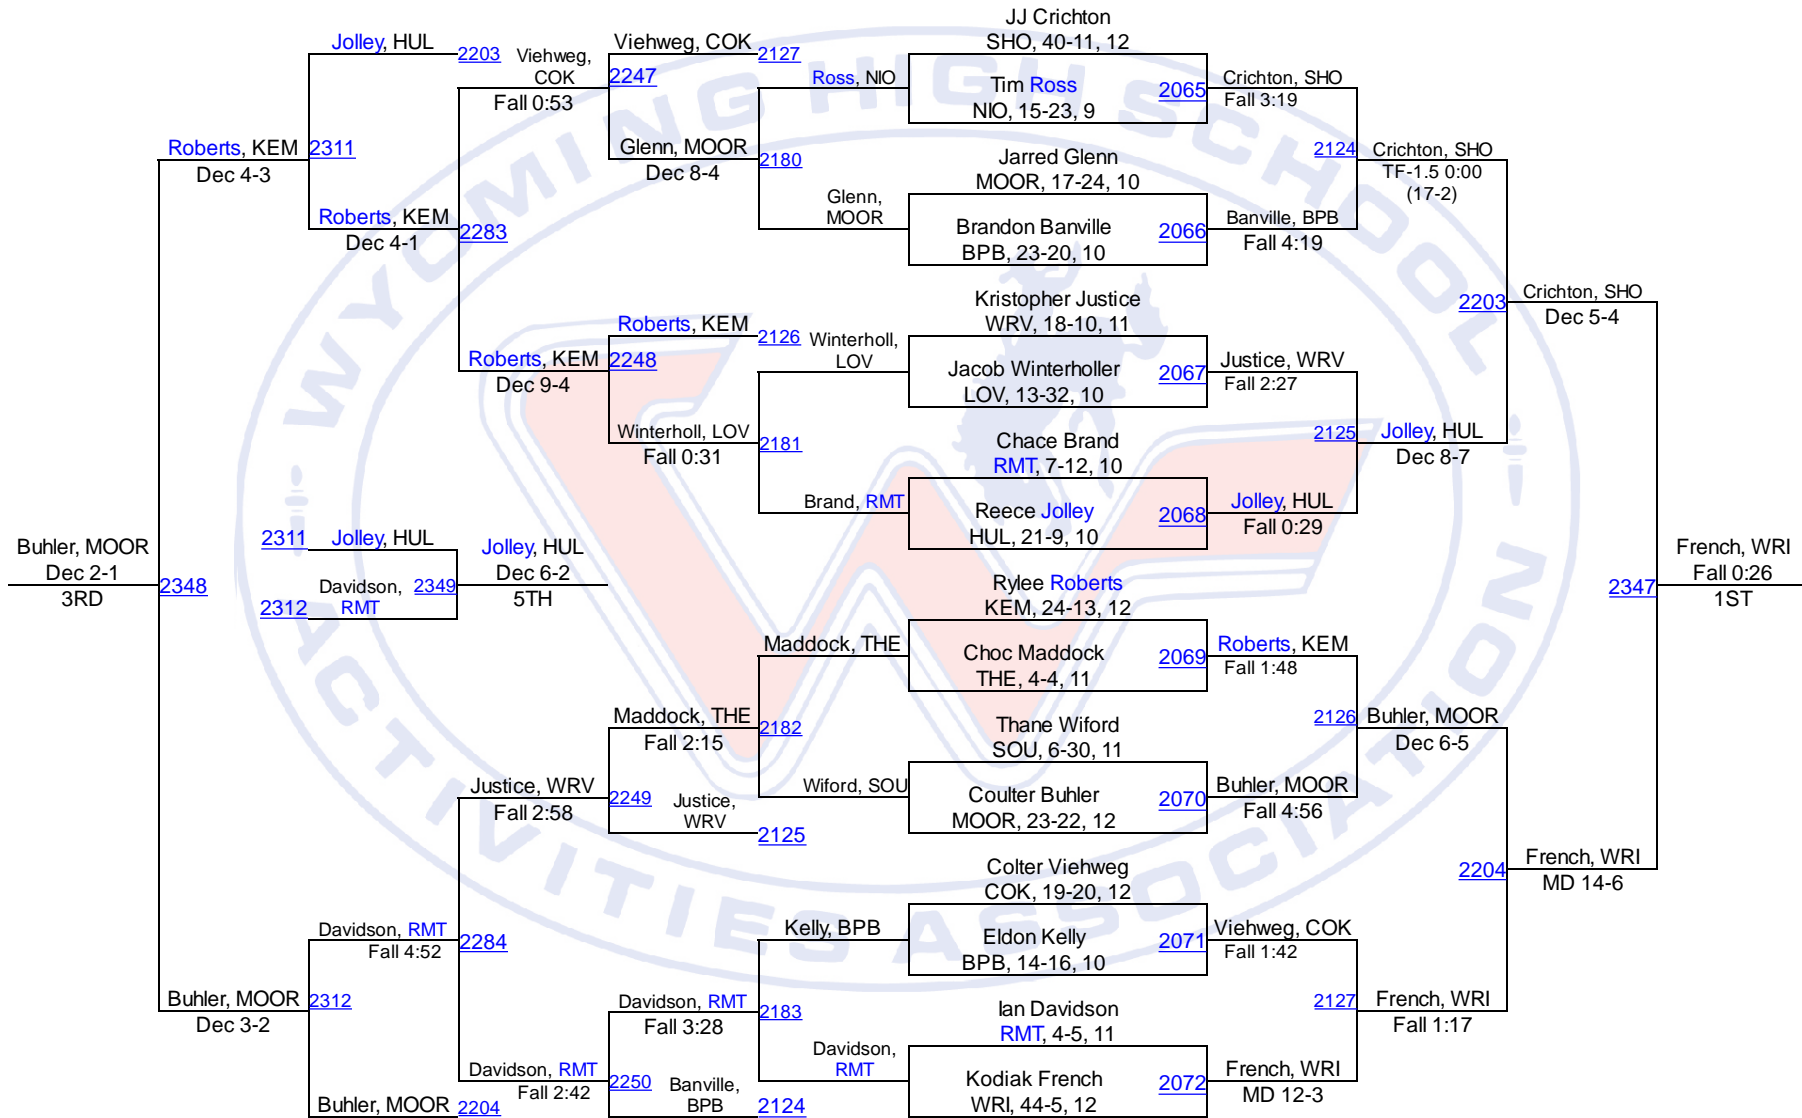

2014 WHSAA State Championships

2A-160