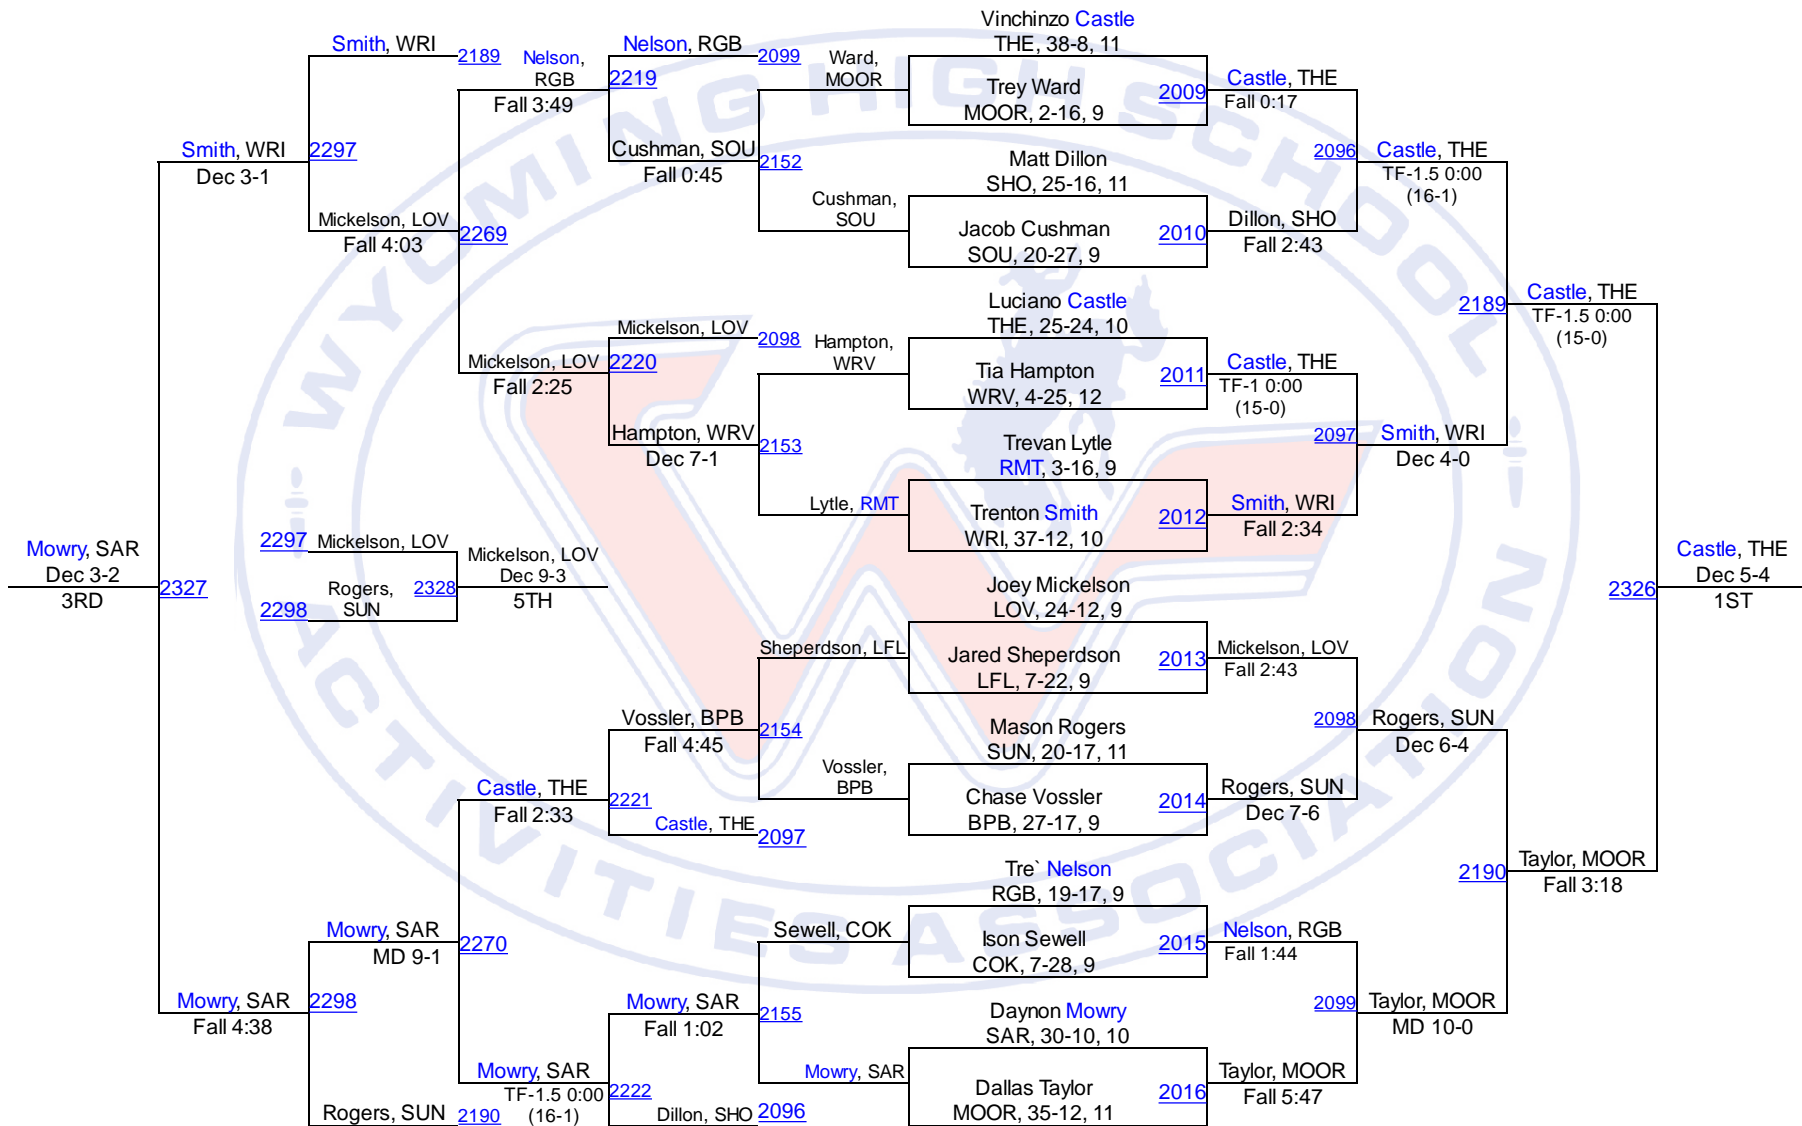

2014 WHSAA State Championships

2A-113