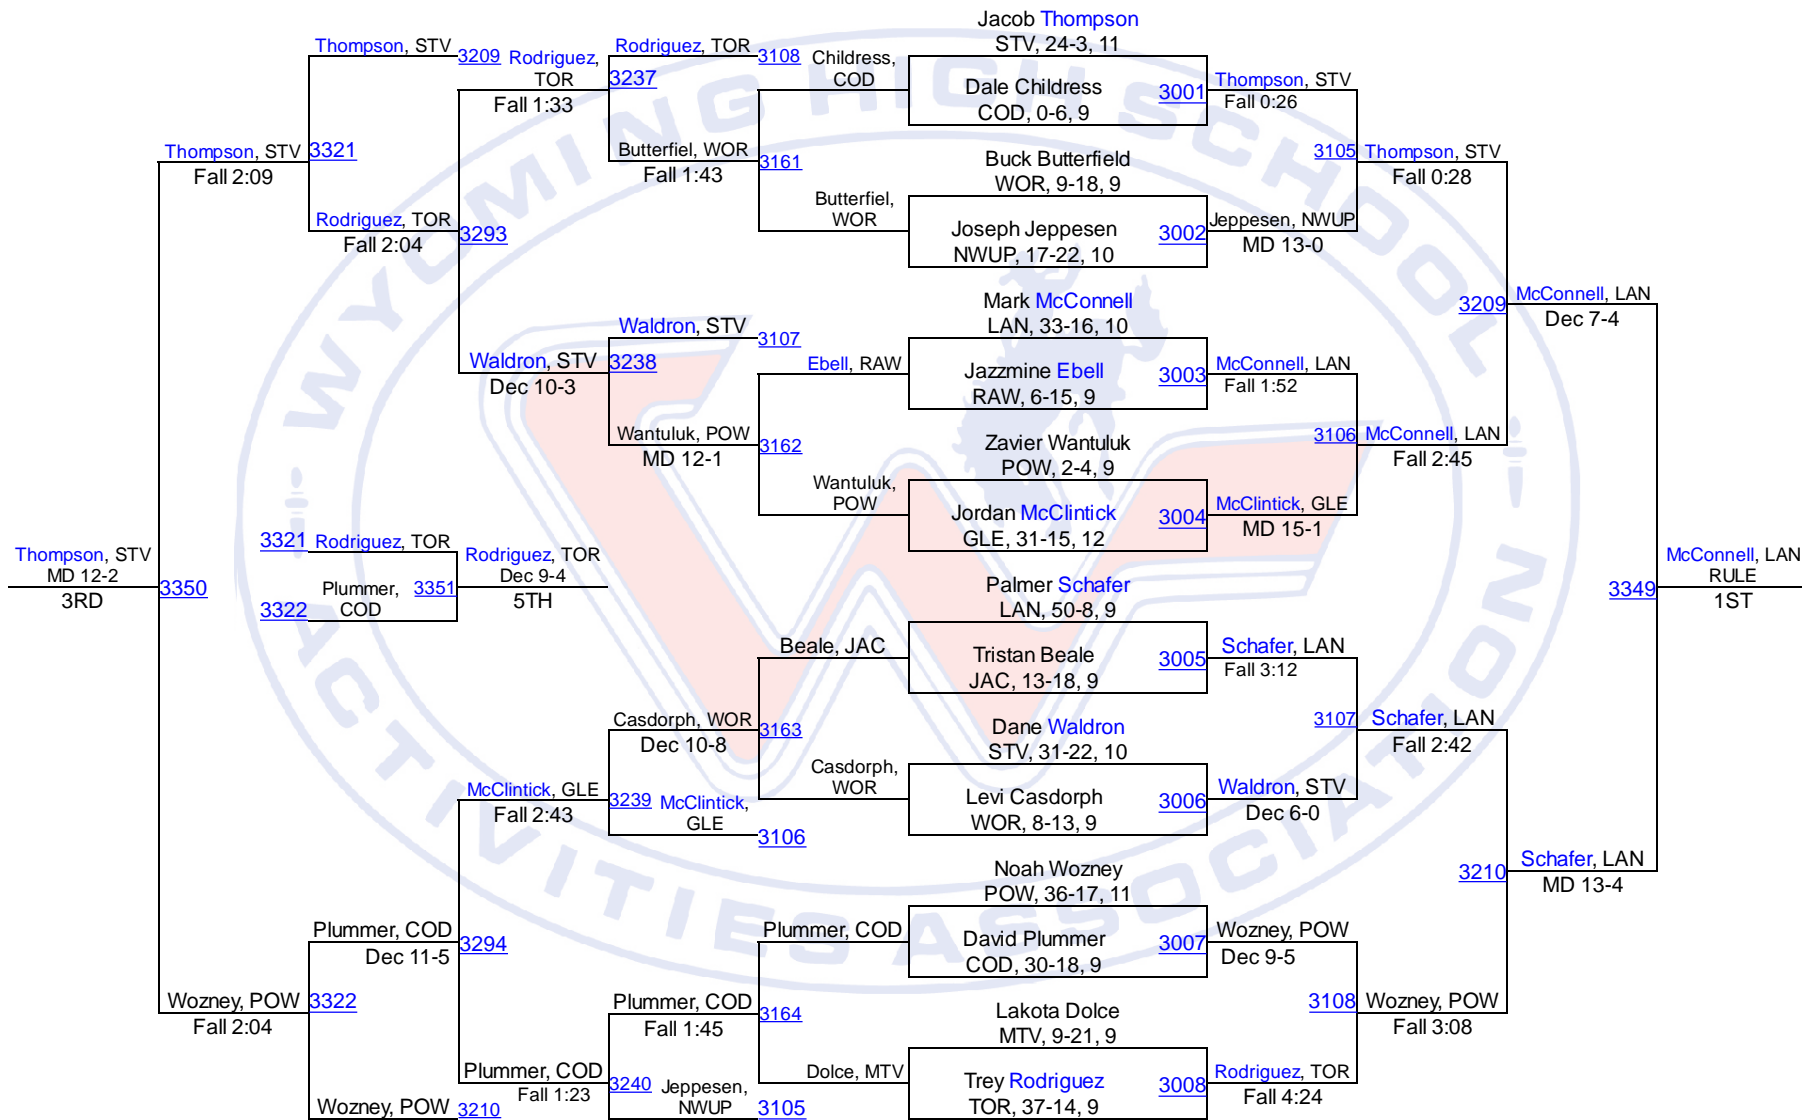

Team Scores

3A

1.	Powell	244.5
2.	Douglas	201.0
3.	Star Valley	178.0
4.	Worland	167.0
5.	Torrington	129.5
6.	Lander	118.0
7.	Rawlins	98.0
8.	Lyman	93.0
9.	Cody	87.5
10.	Jackson	79.5
11.	Newcastle/Upton	62.0
12.	Wheatland	49.5
13.	Glenrock	46.0
14.	Buffalo	33.0
15.	Pinedale	32.5
16.	Mountain View	3.0

2014 WHSAA State Championships

3A-106