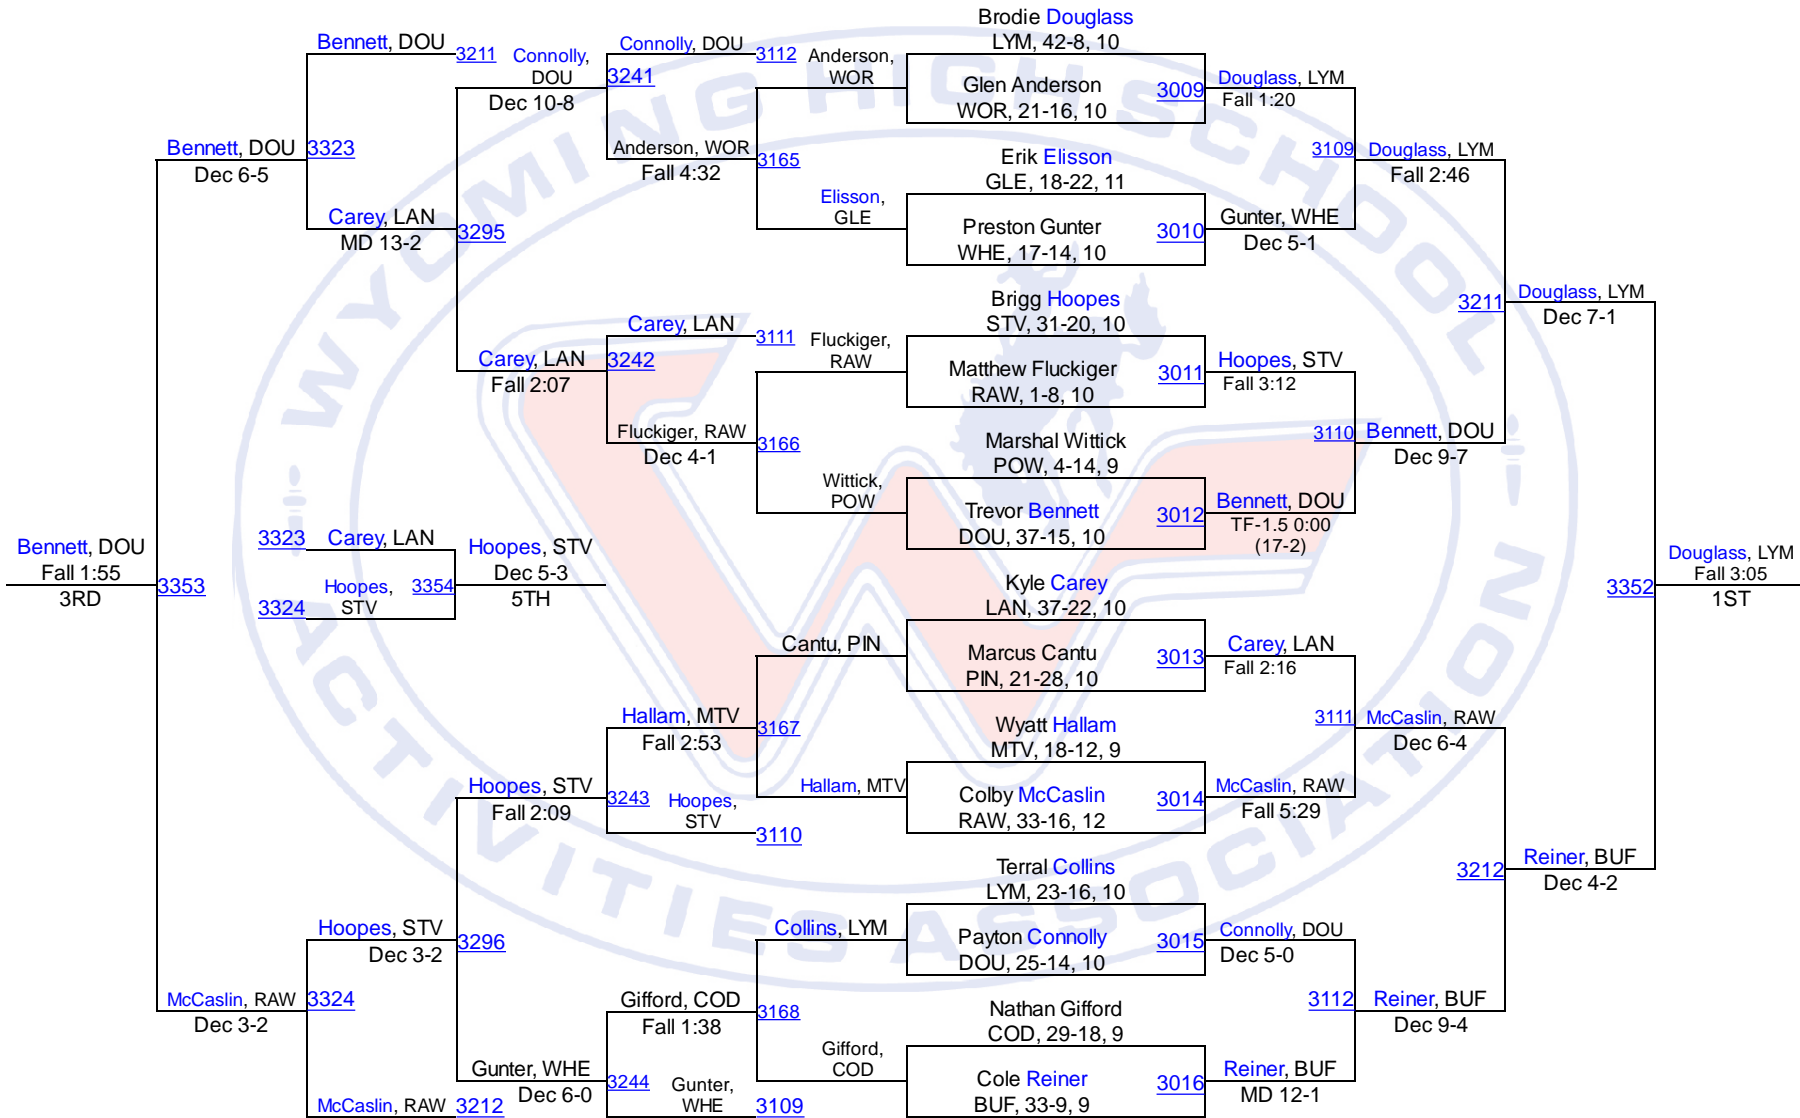

2014 WHSAA State Championships

3A-113