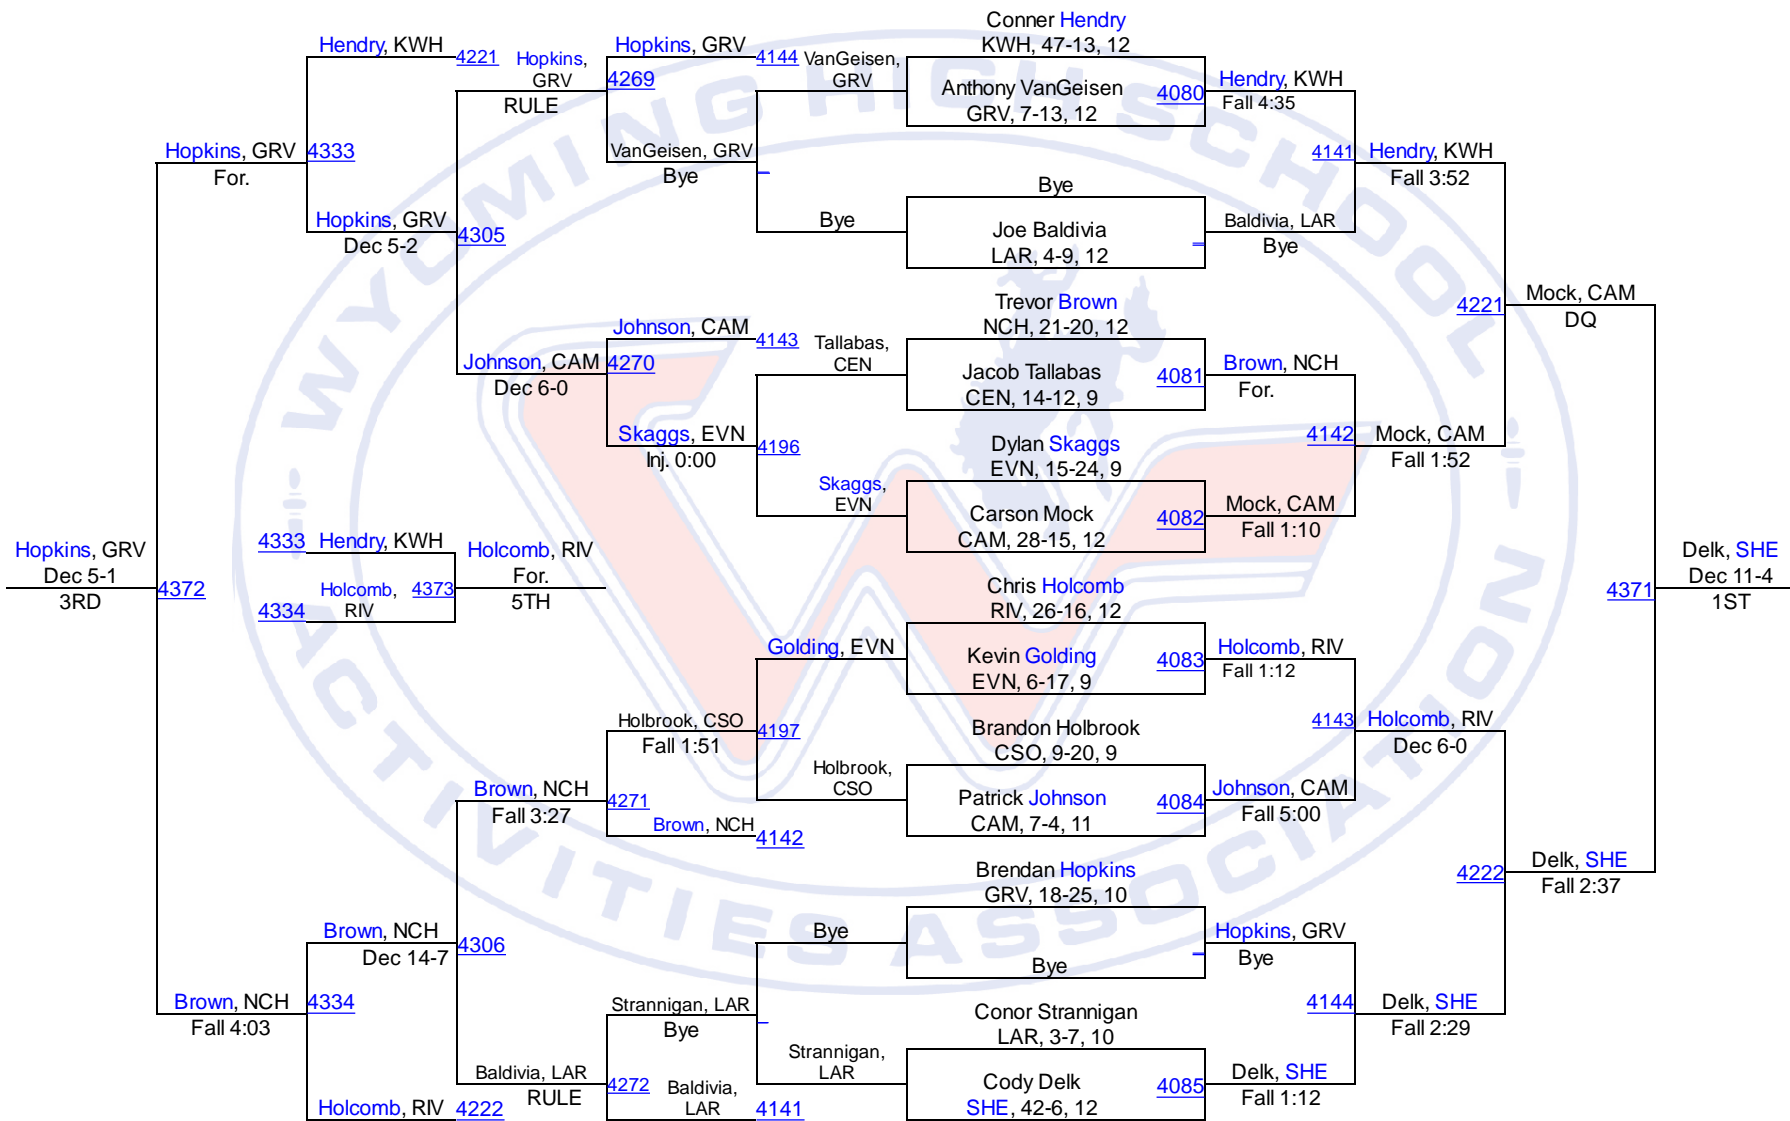

2014 WHSAA State Championships

4A-182