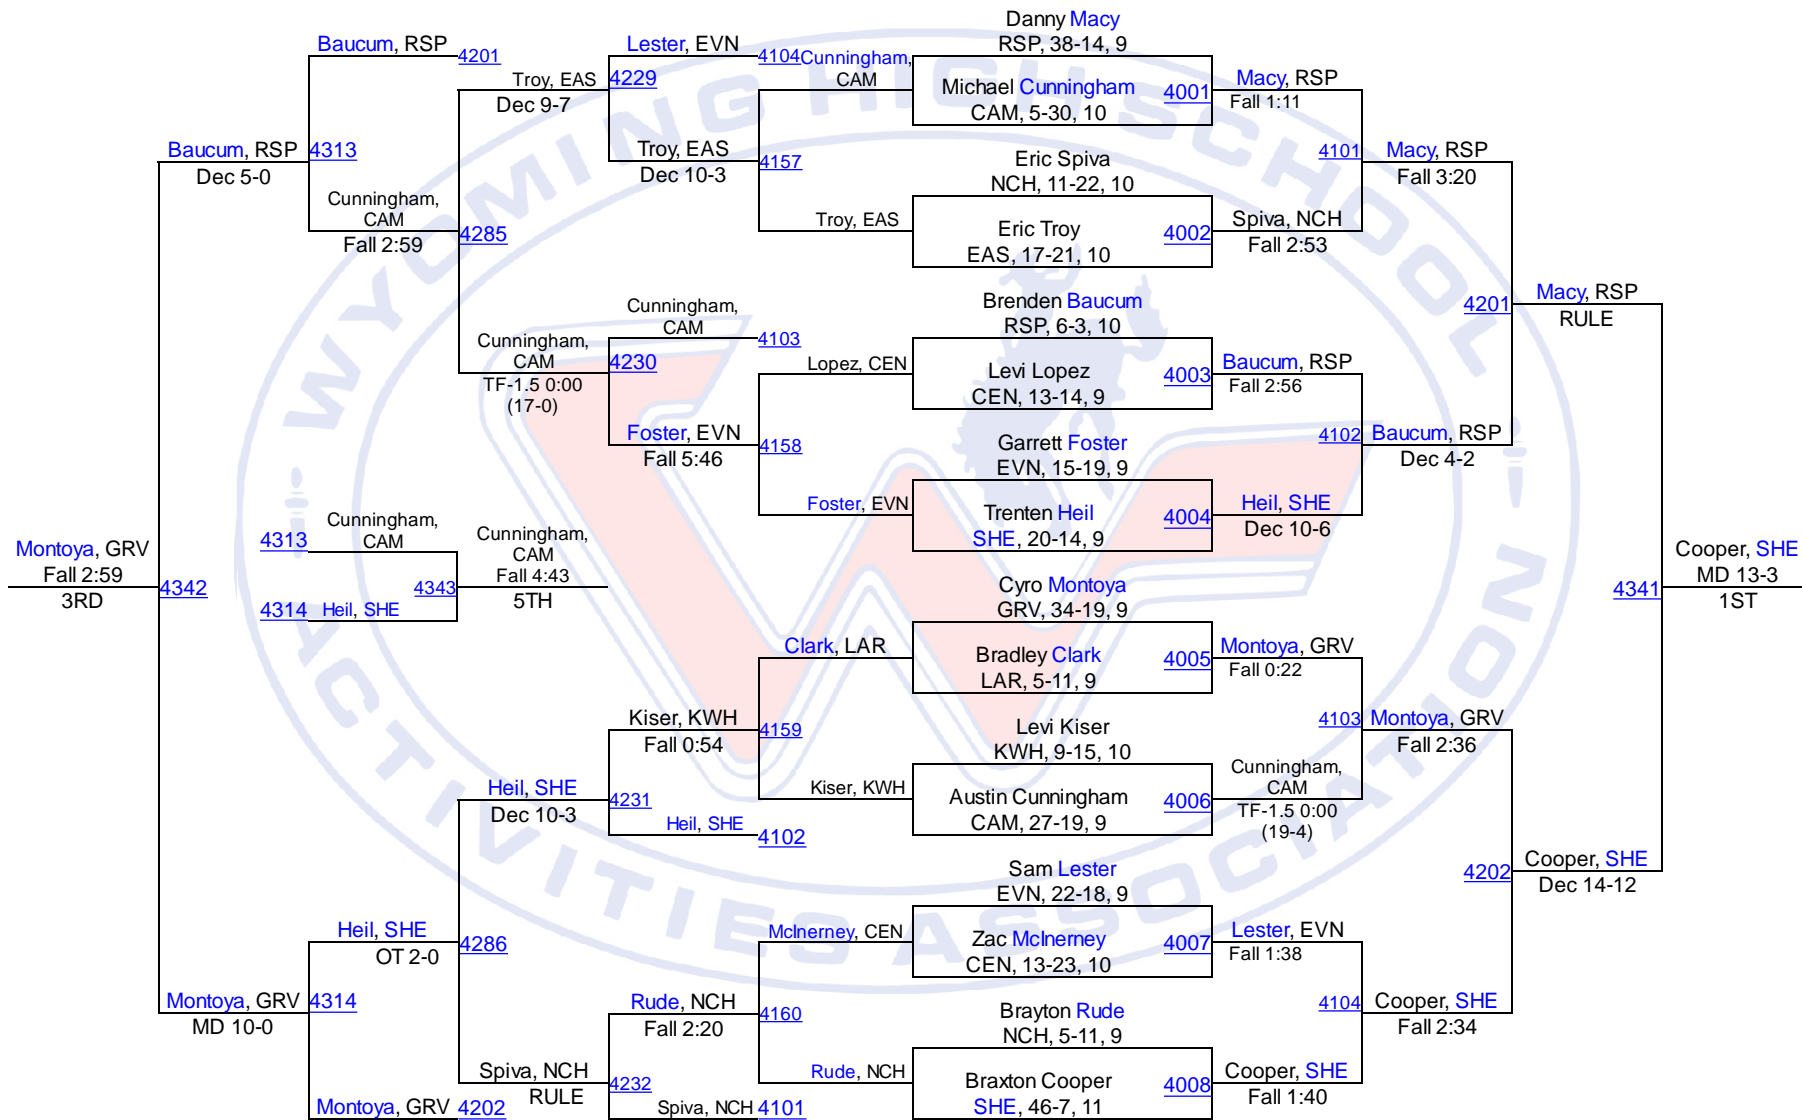

Team Scores

4A

1.	Campbell County	285.0
2.	Green River	211.0
3.	Sheridan	204.0
4.	East	134.0
5.	Central	115.5
6.	Kelly Walsh	106.5
7.	Natrona County	106.0
8.	South	97.5
9.	Evanston	96.0
10.	Rock Springs	81.0
11.	Laramie	62.0
12.	Riverton	61.5

2014 WHSAA State Championships

4A-106