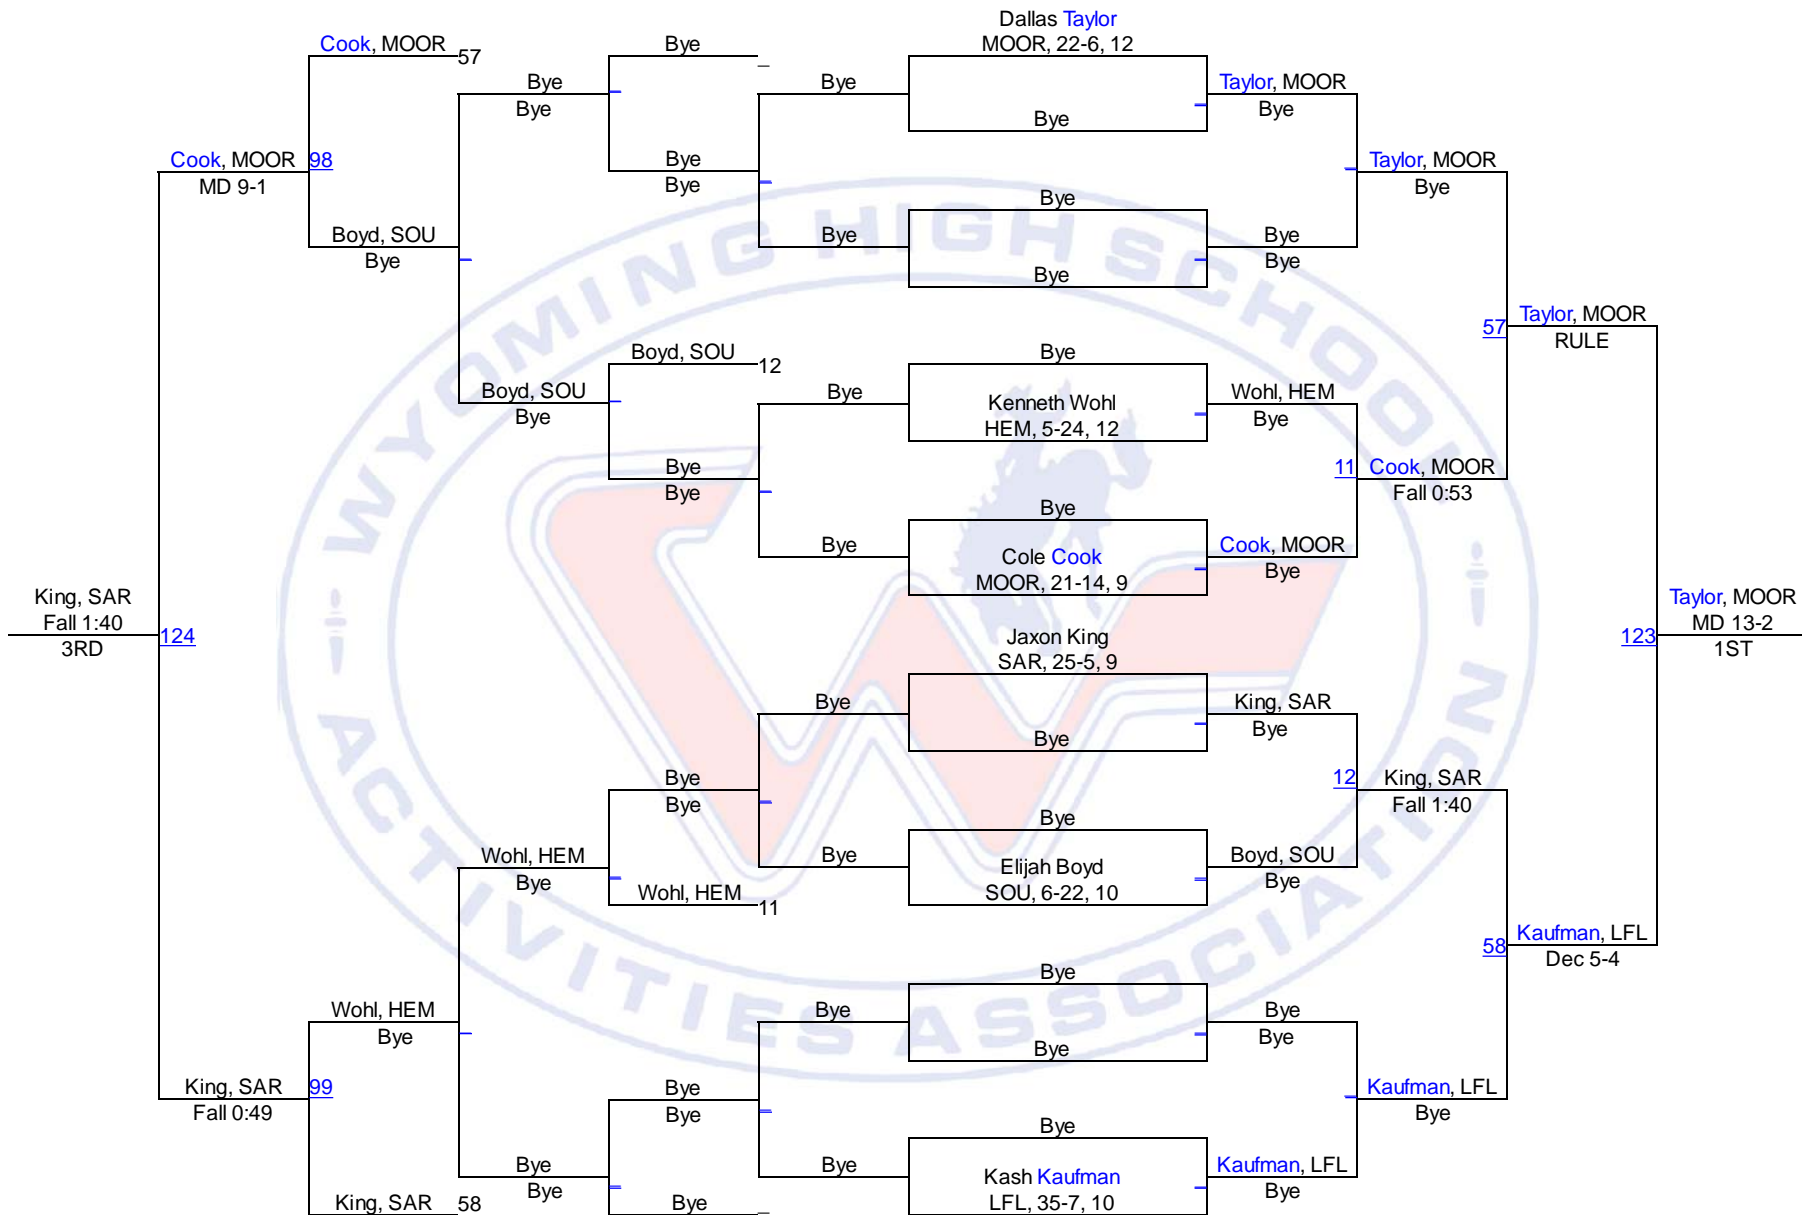

Team Scores

| | | |
|-----|--------------------|-------|
| 1. | Moorcroft | 280.5 |
| 2. | Burns/Pine Bluffs | 122.0 |
| 3. | Saratoga | 96.0 |
| 4. | Wright | 92.0 |
| 5. | Southeast | 87.0 |
| 6. | Lingle-Ft. Laramie | 75.0 |
| 7. | Sundance | 71.5 |
| 8. | Niobrara County | 56.0 |
| 9. | Hulett | 34.0 |
| 10. | H. E. M. | 24.0 |

WHSAA 2A East Regional

113

WHSAA 2A East Regional

126

WHSAA 2A East Regional

138

WHSAA 2A East Regional

145