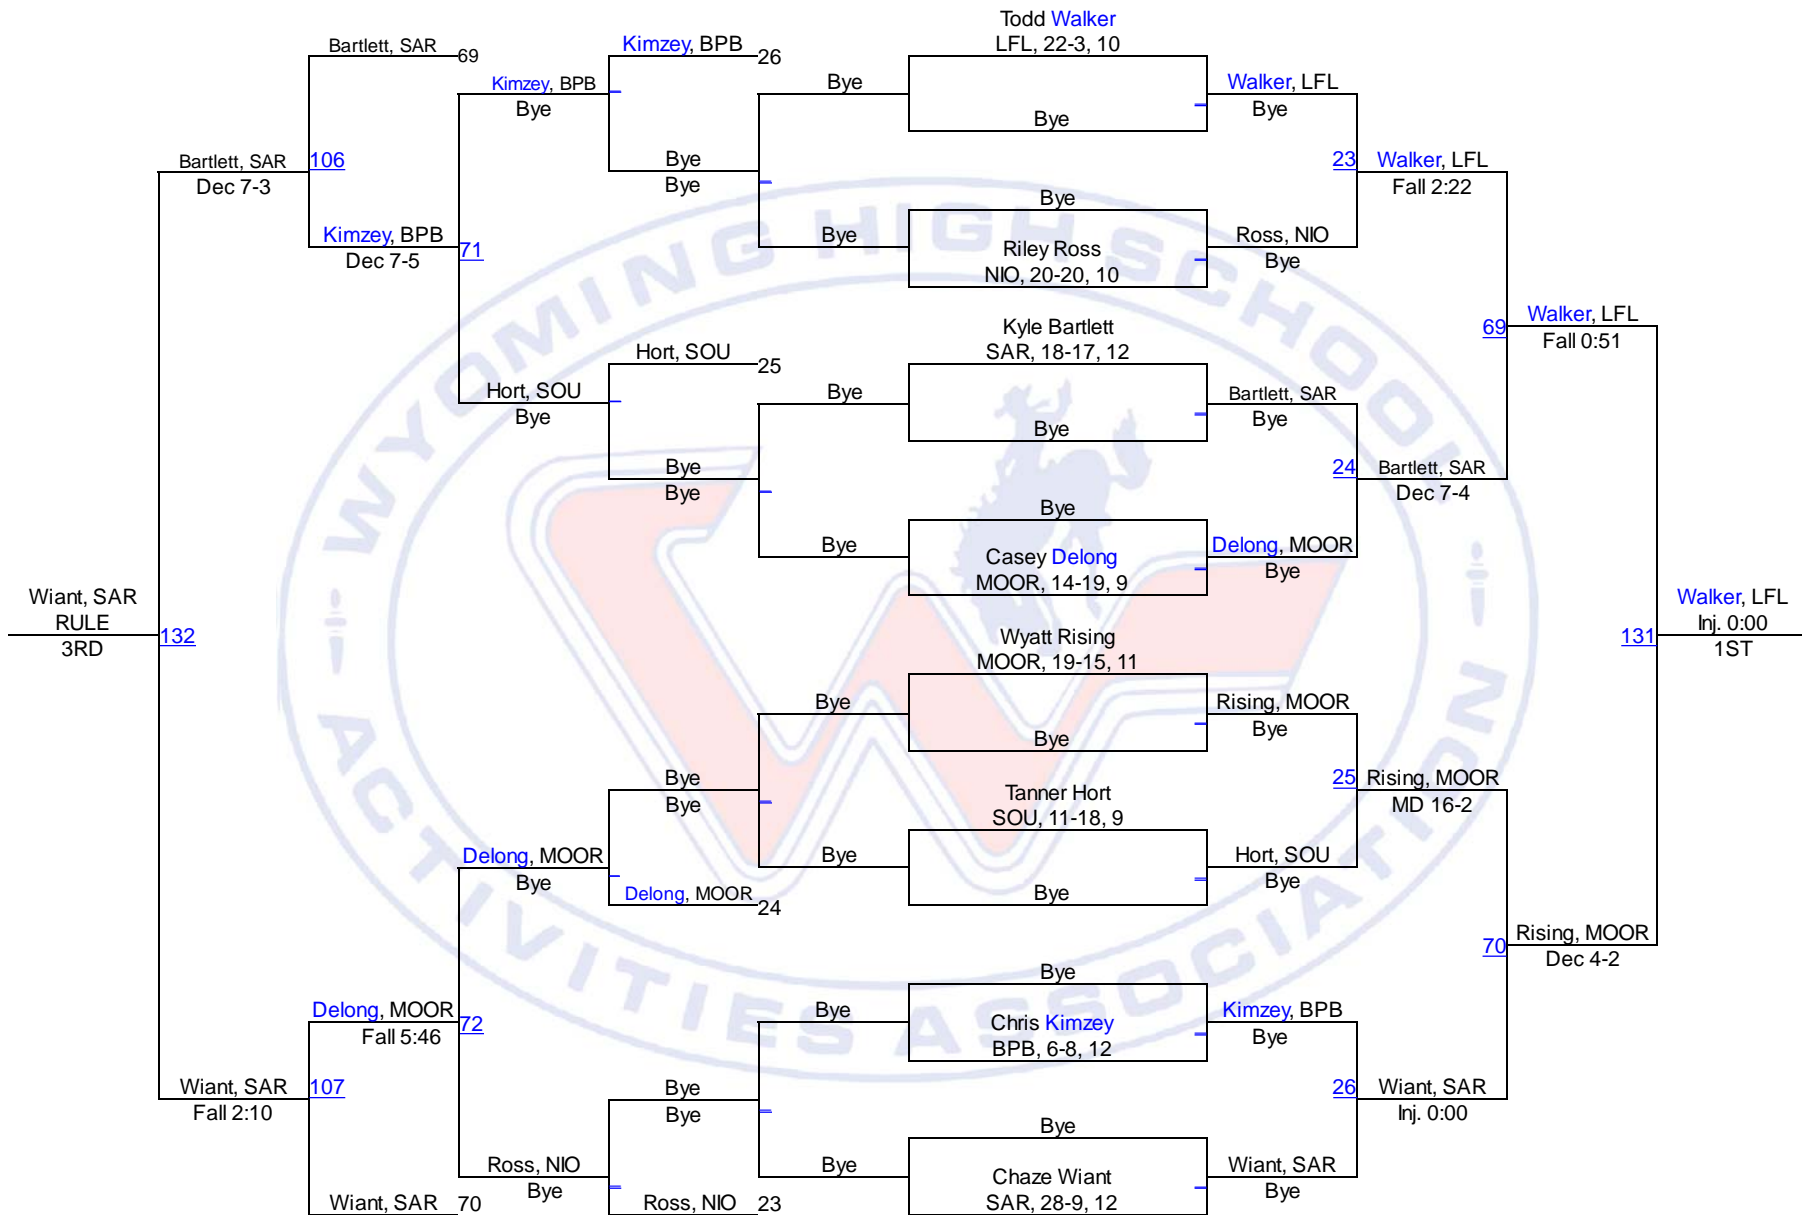

Team Scores

| | | |
|-----|--------------------|-------|
| 1. | Moorcroft | 280.5 |
| 2. | Burns/Pine Bluffs | 122.0 |
| 3. | Saratoga | 96.0 |
| 4. | Wright | 92.0 |
| 5. | Southeast | 87.0 |
| 6. | Lingle-Ft. Laramie | 75.0 |
| 7. | Sundance | 71.5 |
| 8. | Niobrara County | 56.0 |
| 9. | Hulett | 34.0 |
| 10. | H. E. M. | 24.0 |

WHSAA 2A East Regional

113

WHSAA 2A East Regional

126

WHSAA 2A East Regional

138

WHSAA 2A East Regional

145

WHSAA 2A East Regional

152

WHSAA 2A East Regional

160

WHSAA 2A East Regional

182

WHSAA 2A East Regional

195