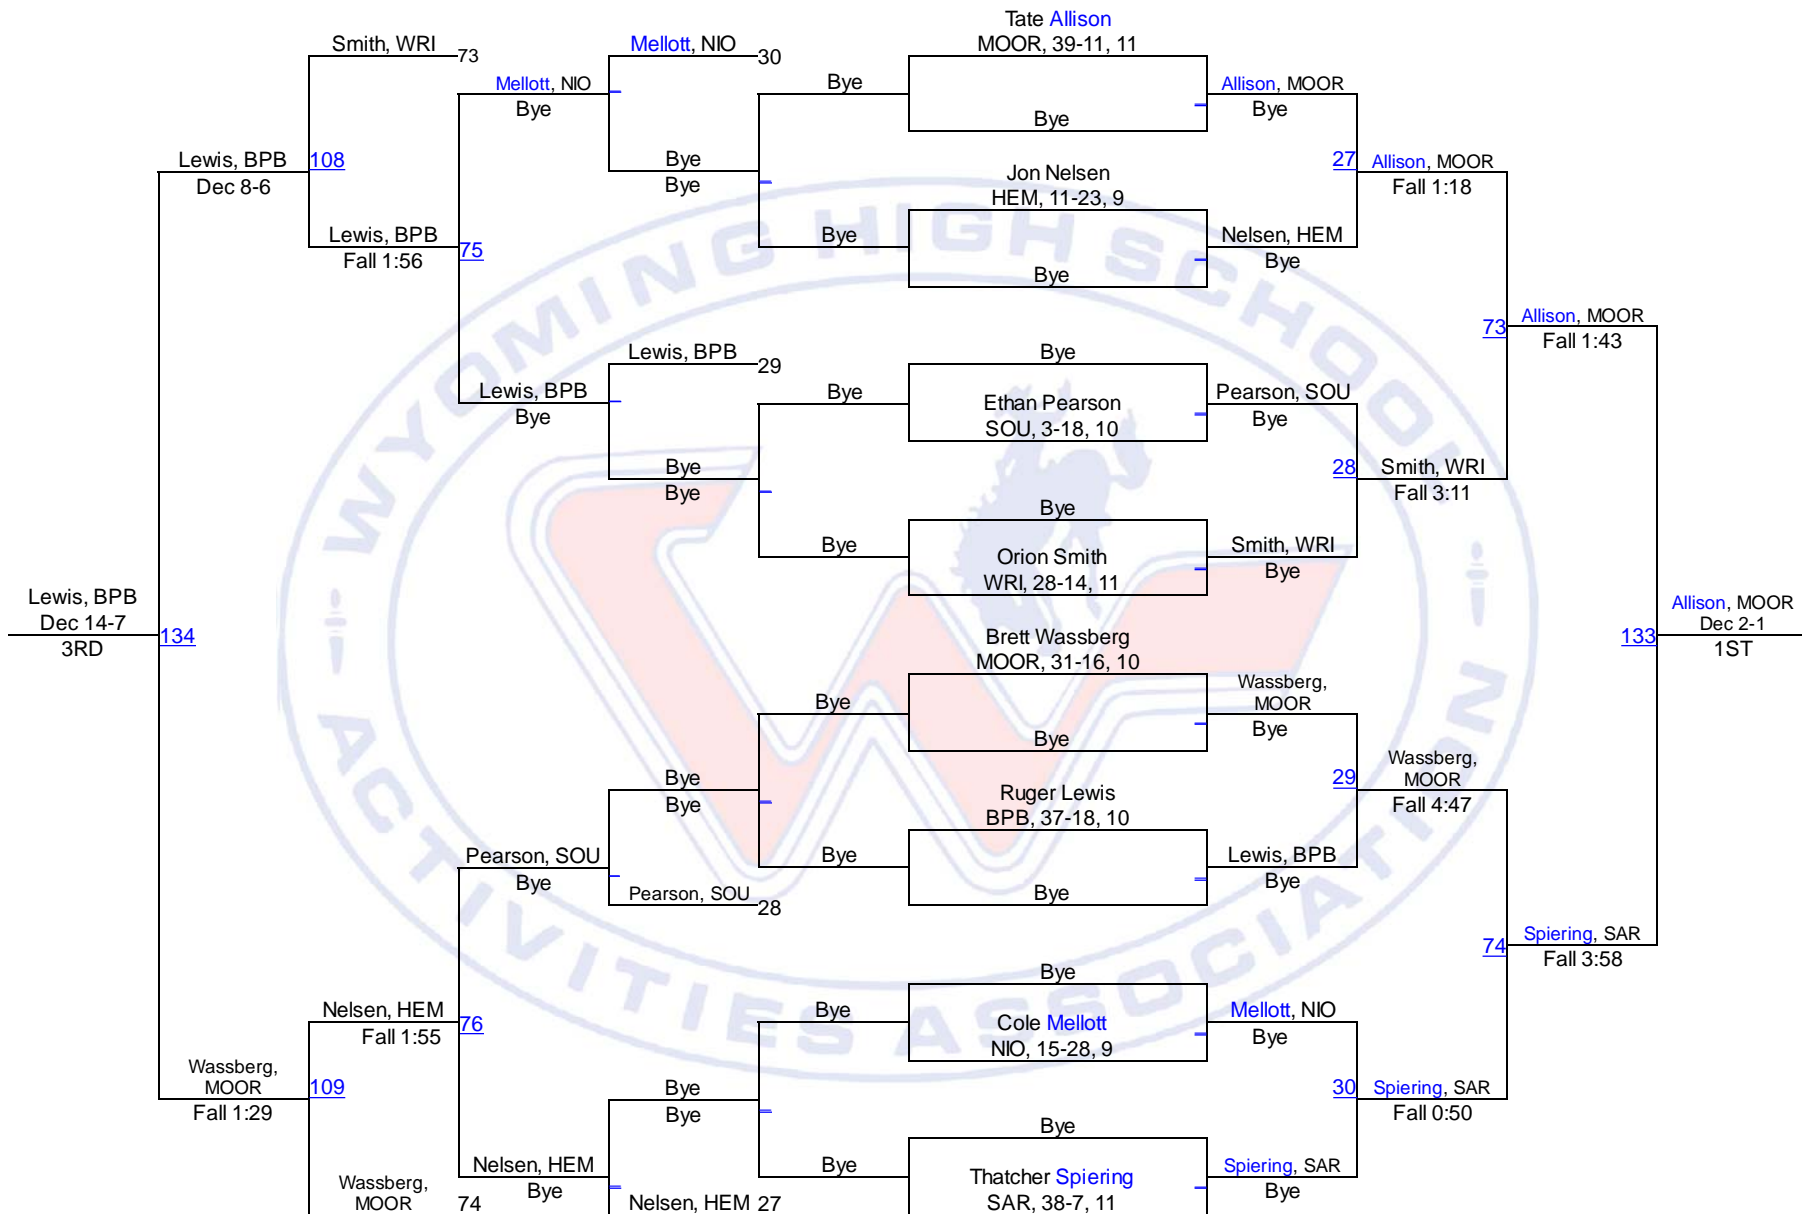

Team Scores

| | | |
|-----|--------------------|-------|
| 1. | Moorcroft | 280.5 |
| 2. | Burns/Pine Bluffs | 122.0 |
| 3. | Saratoga | 96.0 |
| 4. | Wright | 92.0 |
| 5. | Southeast | 87.0 |
| 6. | Lingle-Ft. Laramie | 75.0 |
| 7. | Sundance | 71.5 |
| 8. | Niobrara County | 56.0 |
| 9. | Hulett | 34.0 |
| 10. | H. E. M. | 24.0 |

WHSAA 2A East Regional

113

WHSAA 2A East Regional

126

WHSAA 2A East Regional

138

WHSAA 2A East Regional

145

WHSAA 2A East Regional

152

WHSAA 2A East Regional

160

WHSAA 2A East Regional

182

WHSAA 2A East Regional

195