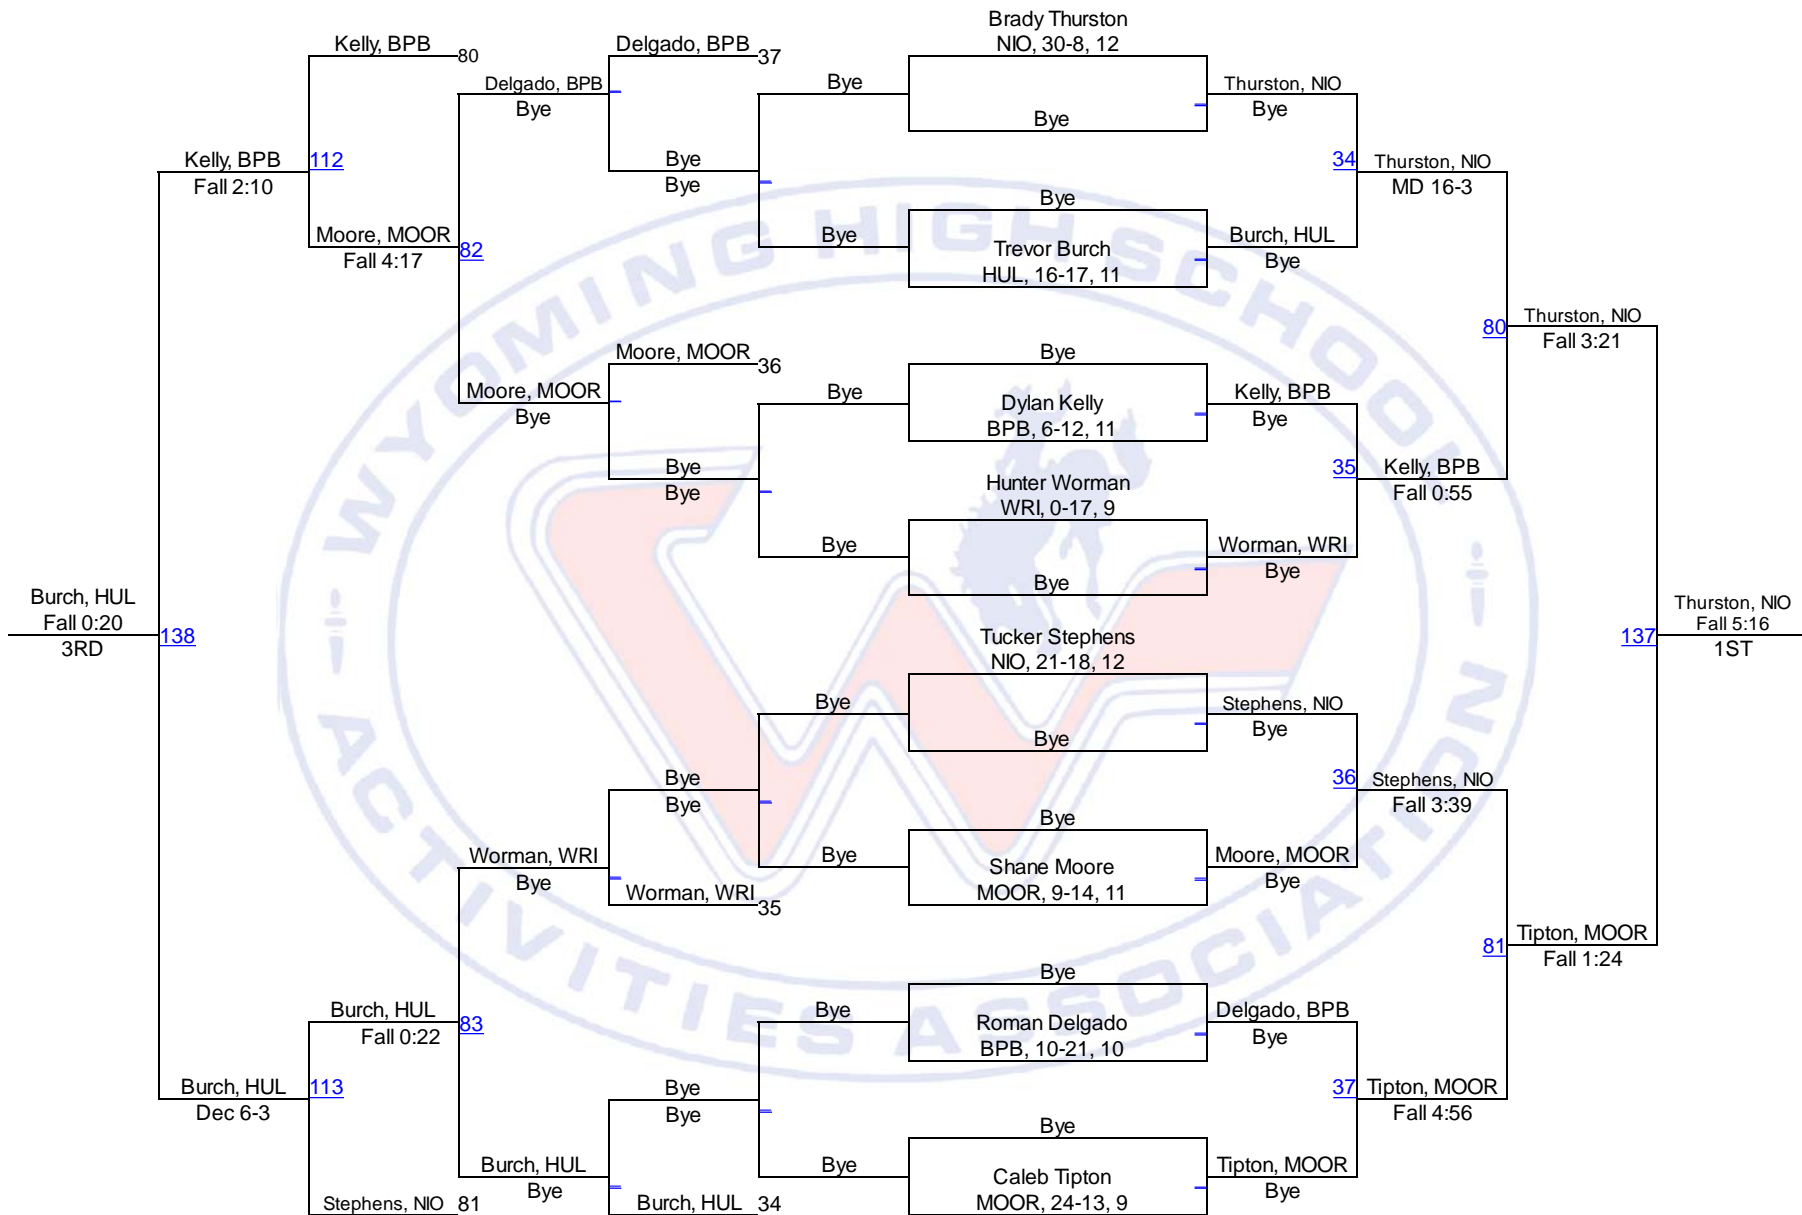

Team Scores

| | | |
|-----|--------------------|-------|
| 1. | Moorcroft | 280.5 |
| 2. | Burns/Pine Bluffs | 122.0 |
| 3. | Saratoga | 96.0 |
| 4. | Wright | 92.0 |
| 5. | Southeast | 87.0 |
| 6. | Lingle-Ft. Laramie | 75.0 |
| 7. | Sundance | 71.5 |
| 8. | Niobrara County | 56.0 |
| 9. | Hulett | 34.0 |
| 10. | H. E. M. | 24.0 |

WHSAA 2A East Regional

113

WHSAA 2A East Regional

126

WHSAA 2A East Regional

138

WHSAA 2A East Regional

145

WHSAA 2A East Regional

152

WHSAA 2A East Regional

160

WHSAA 2A East Regional

182

WHSAA 2A East Regional

195