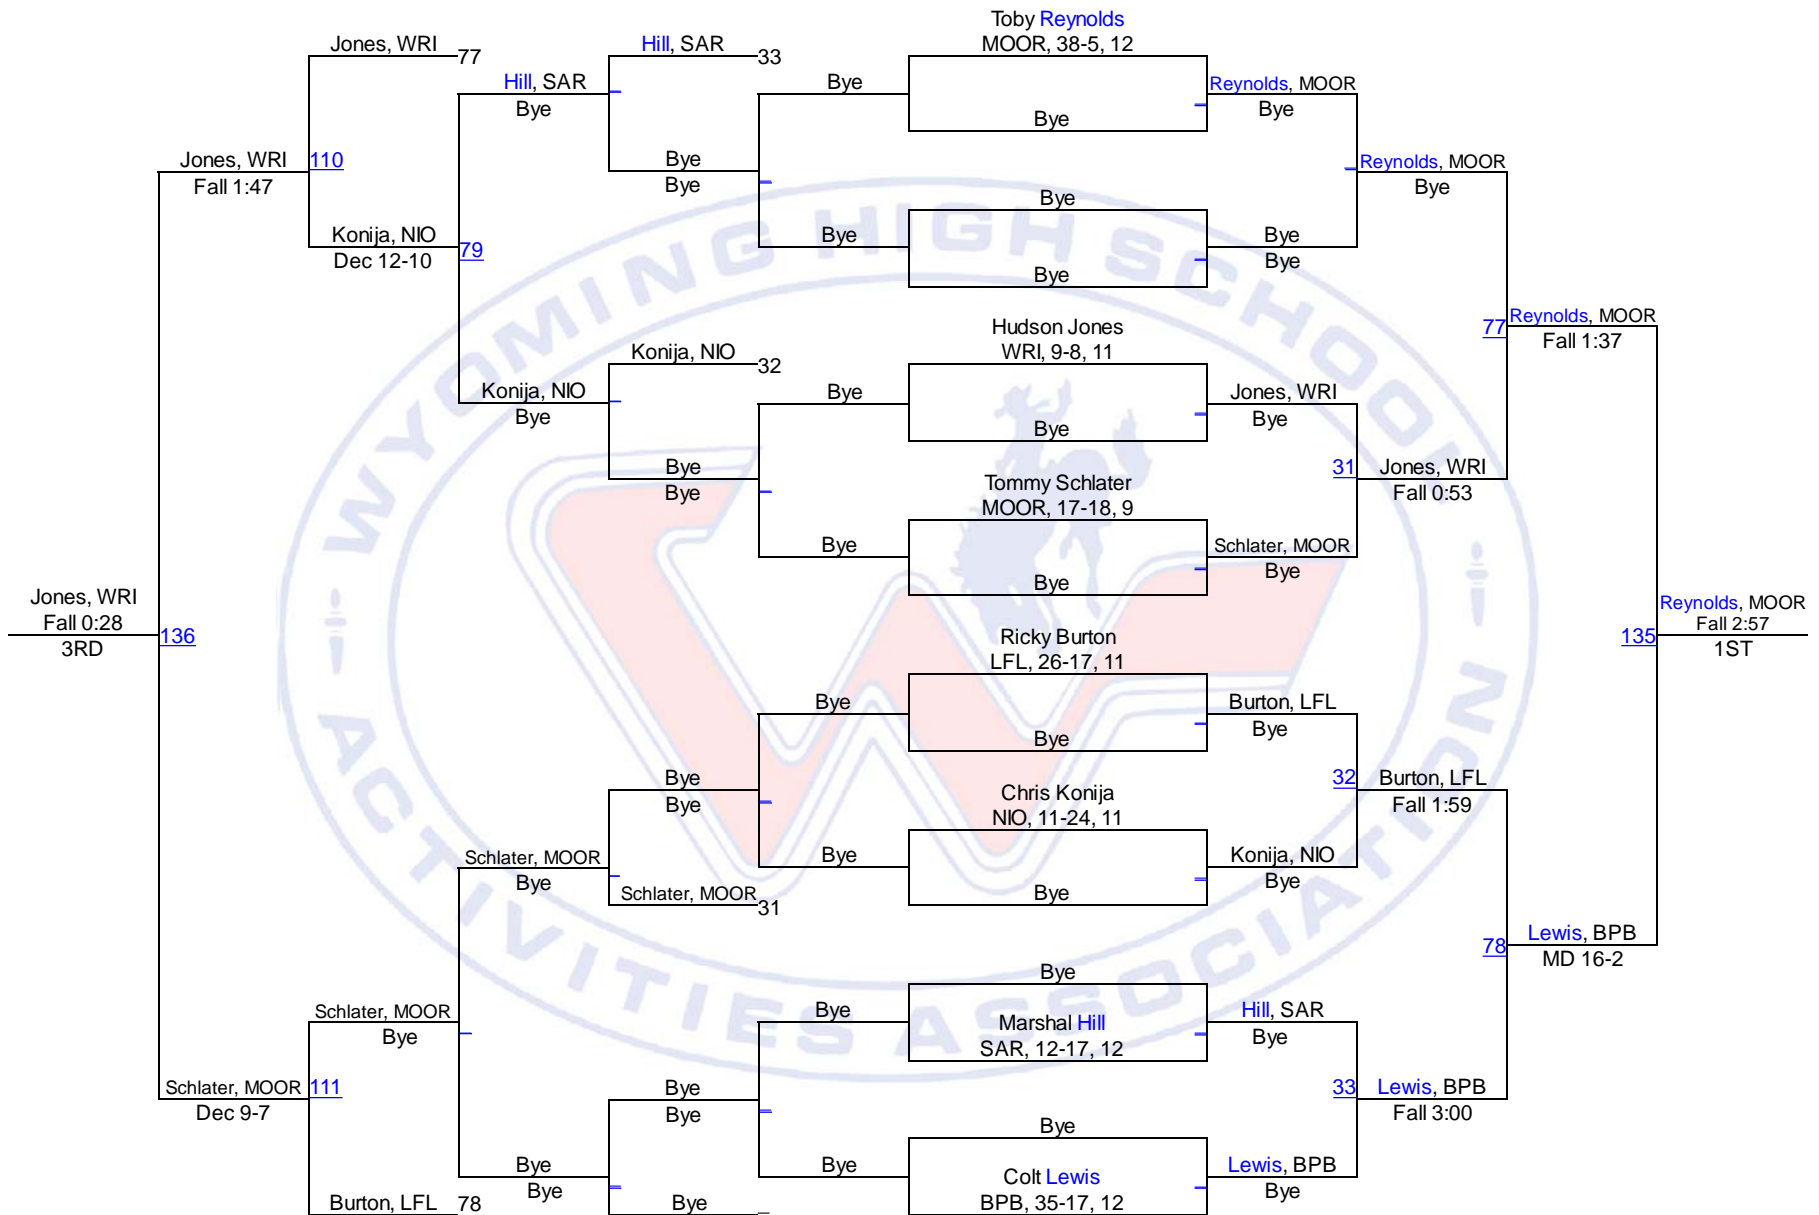

Team Scores

| | | |
|-----|--------------------|-------|
| 1. | Moorcroft | 280.5 |
| 2. | Burns/Pine Bluffs | 122.0 |
| 3. | Saratoga | 96.0 |
| 4. | Wright | 92.0 |
| 5. | Southeast | 87.0 |
| 6. | Lingle-Ft. Laramie | 75.0 |
| 7. | Sundance | 71.5 |
| 8. | Niobrara County | 56.0 |
| 9. | Hulett | 34.0 |
| 10. | H. E. M. | 24.0 |

WHSAA 2A East Regional

113

WHSAA 2A East Regional

126

WHSAA 2A East Regional

138

WHSAA 2A East Regional

145

WHSAA 2A East Regional

152

WHSAA 2A East Regional

160

WHSAA 2A East Regional

182

WHSAA 2A East Regional

195