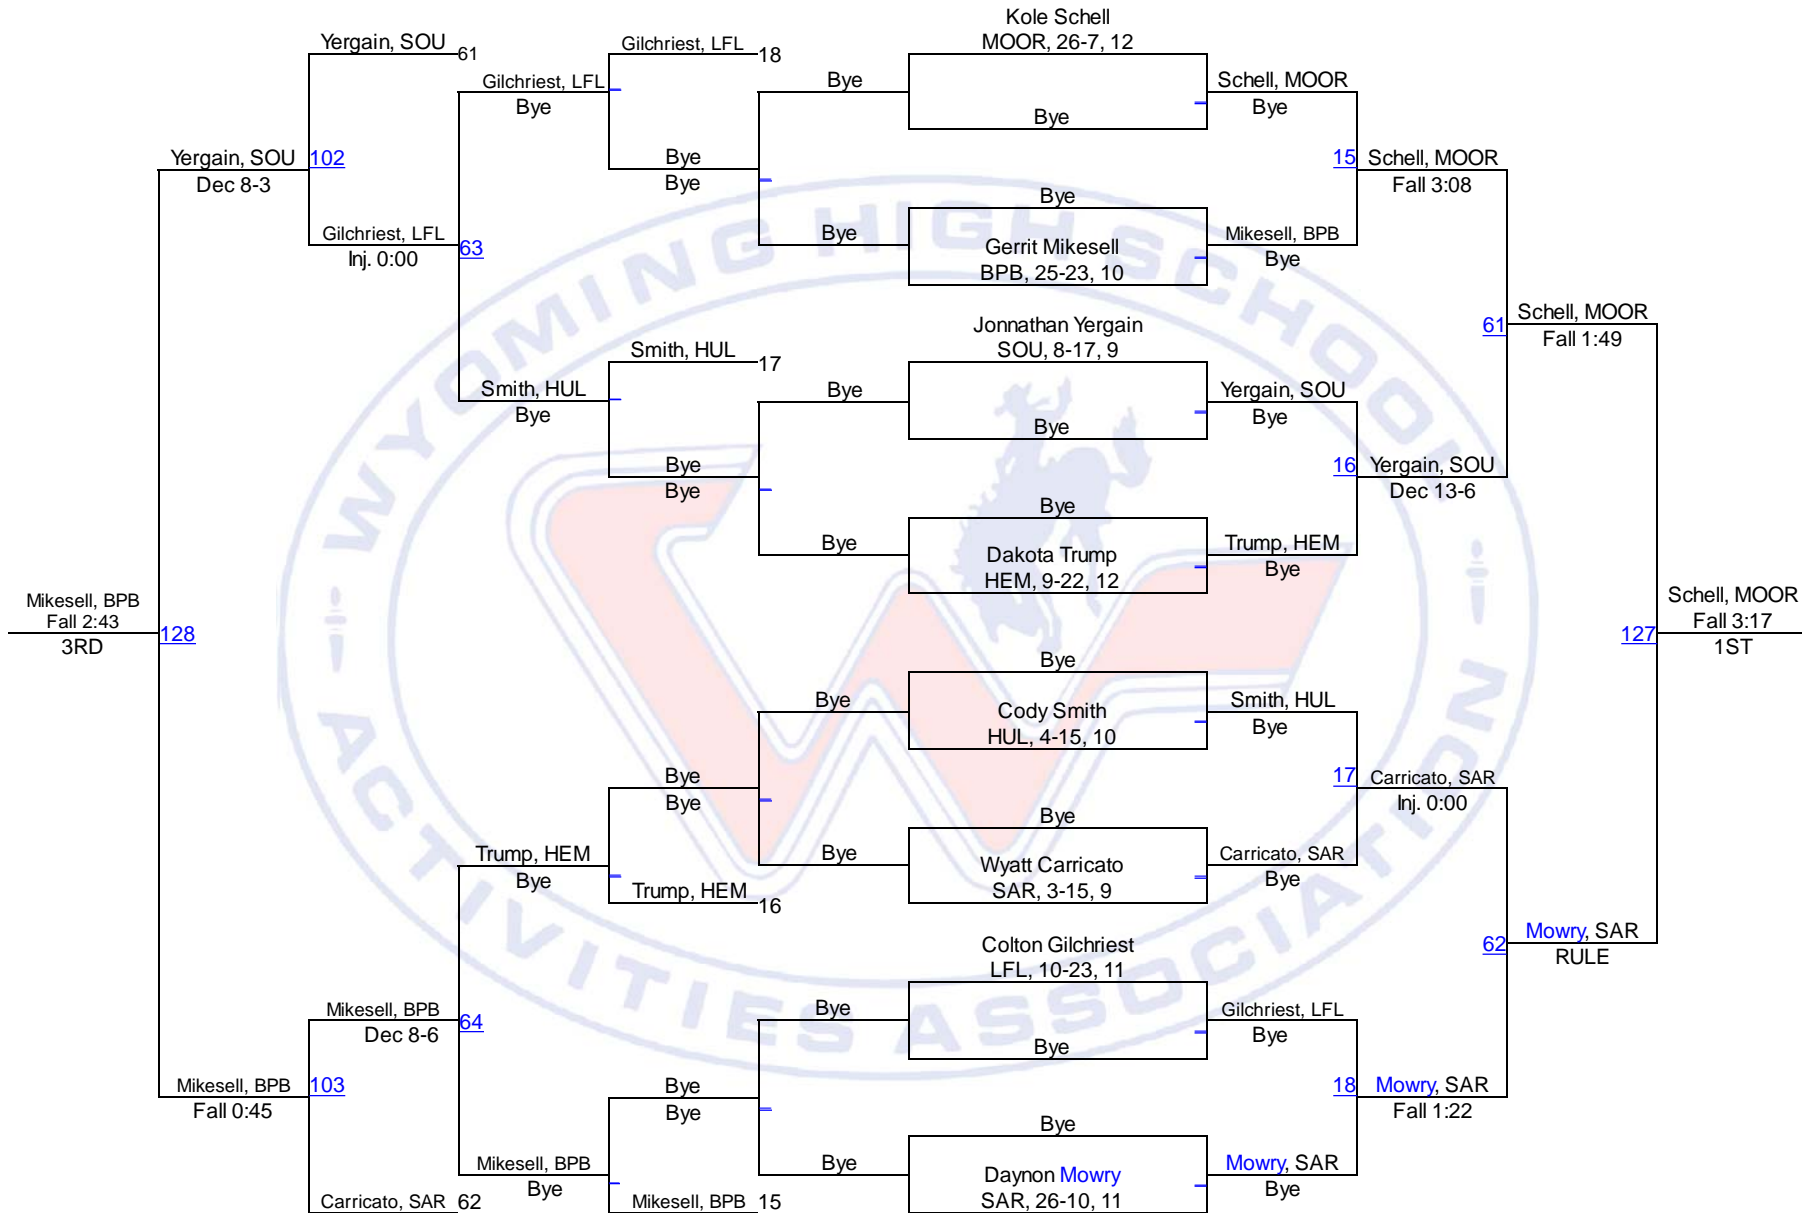

Team Scores

| | | |
|-----|--------------------|-------|
| 1. | Moorcroft | 280.5 |
| 2. | Burns/Pine Bluffs | 122.0 |
| 3. | Saratoga | 96.0 |
| 4. | Wright | 92.0 |
| 5. | Southeast | 87.0 |
| 6. | Lingle-Ft. Laramie | 75.0 |
| 7. | Sundance | 71.5 |
| 8. | Niobrara County | 56.0 |
| 9. | Hulett | 34.0 |
| 10. | H. E. M. | 24.0 |

WHSAA 2A East Regional

113

WHSAA 2A East Regional

126

WHSAA 2A East Regional

138

WHSAA 2A East Regional

145