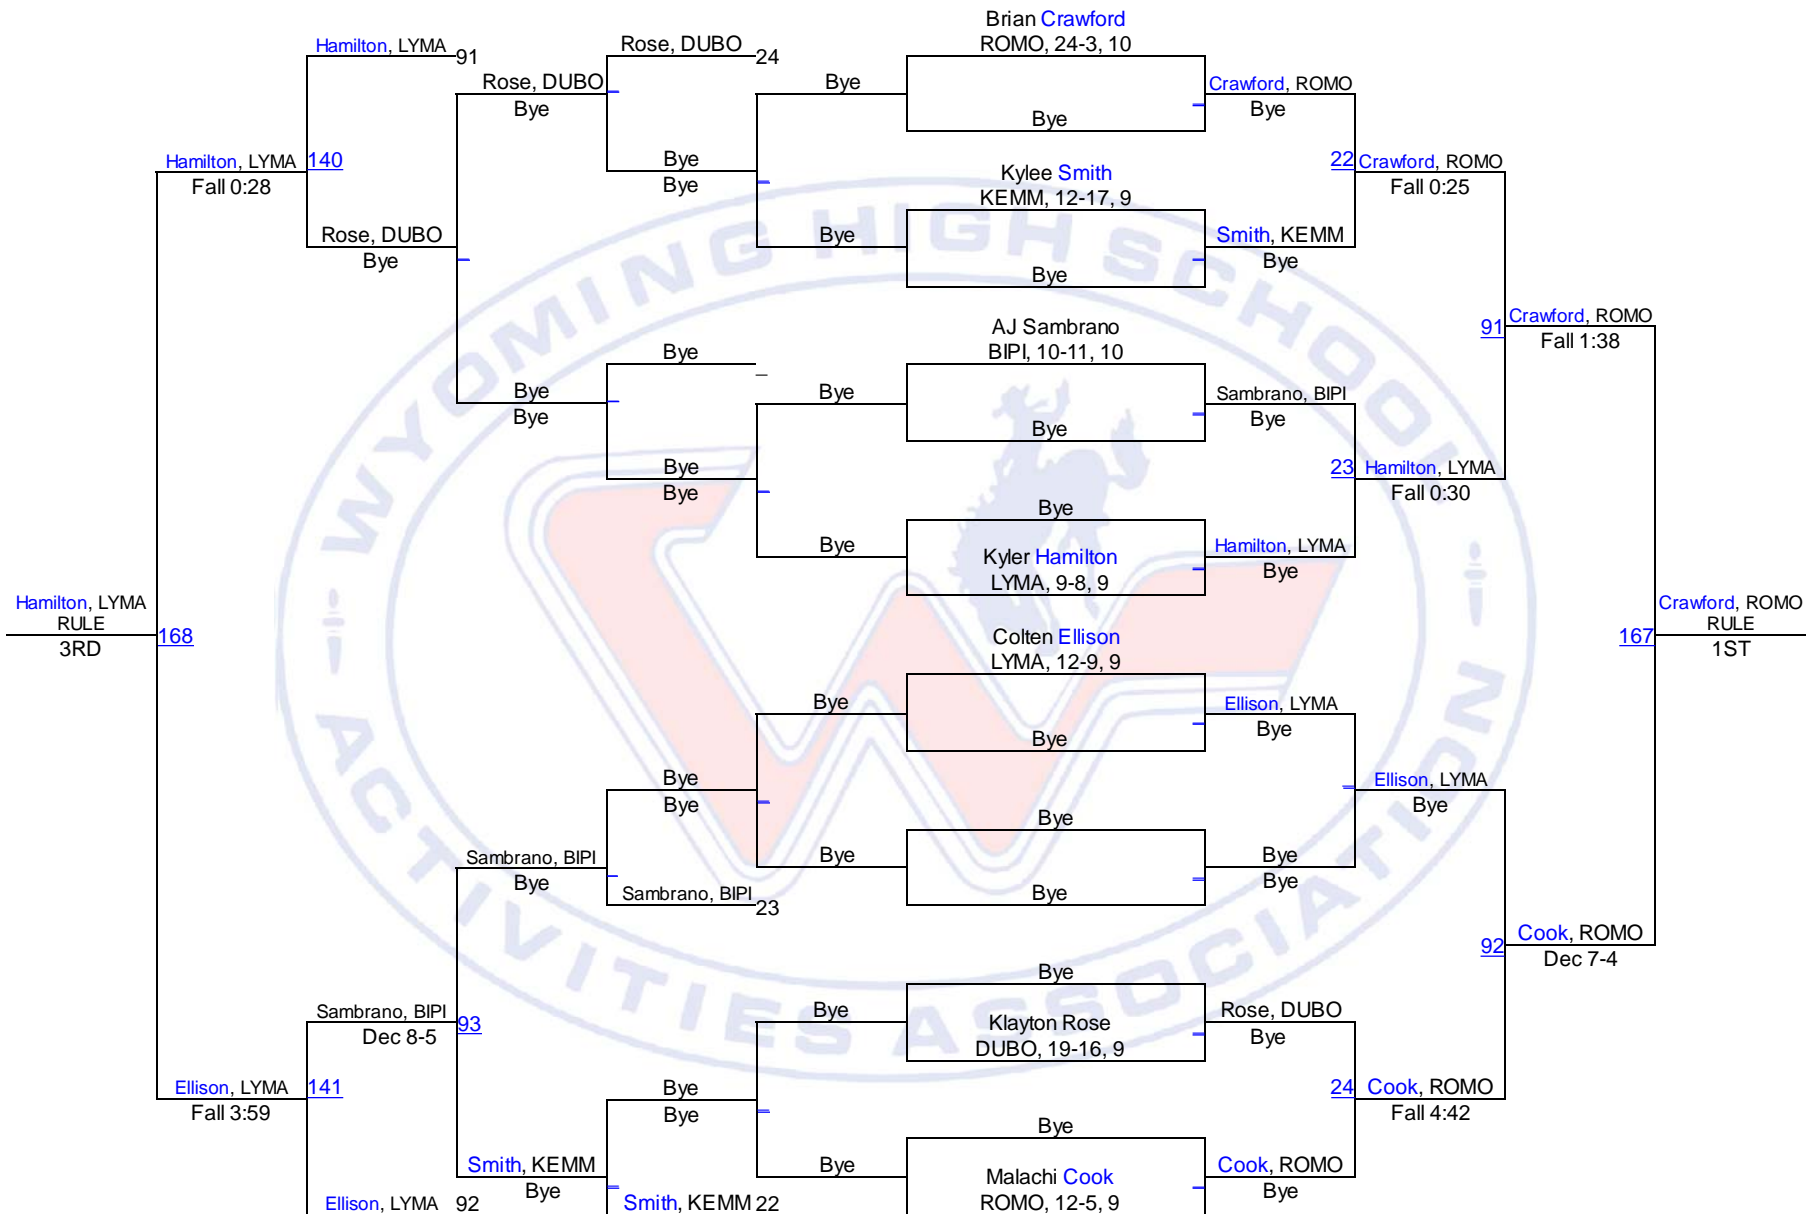

Team Scores

1.	Cokeville	184.0
2.	Lyman	181.0
3.	Rocky Mountain	154.5
4.	Greybull/Riverside	136.5
5.	Shoshoni	107.0
6.	Thermopolis	105.5
7.	Big Piney	60.0
8.	Wind River	52.0
9.	Dubois	46.5
10.	Kemmerer	34.0
11.	Wyoming Indian	4.0

WHSAA 2A West Regional

106

WHSAA 2A West Regional

113

WHSAA 2A West Regional

120

WHSAA 2A West Regional

126