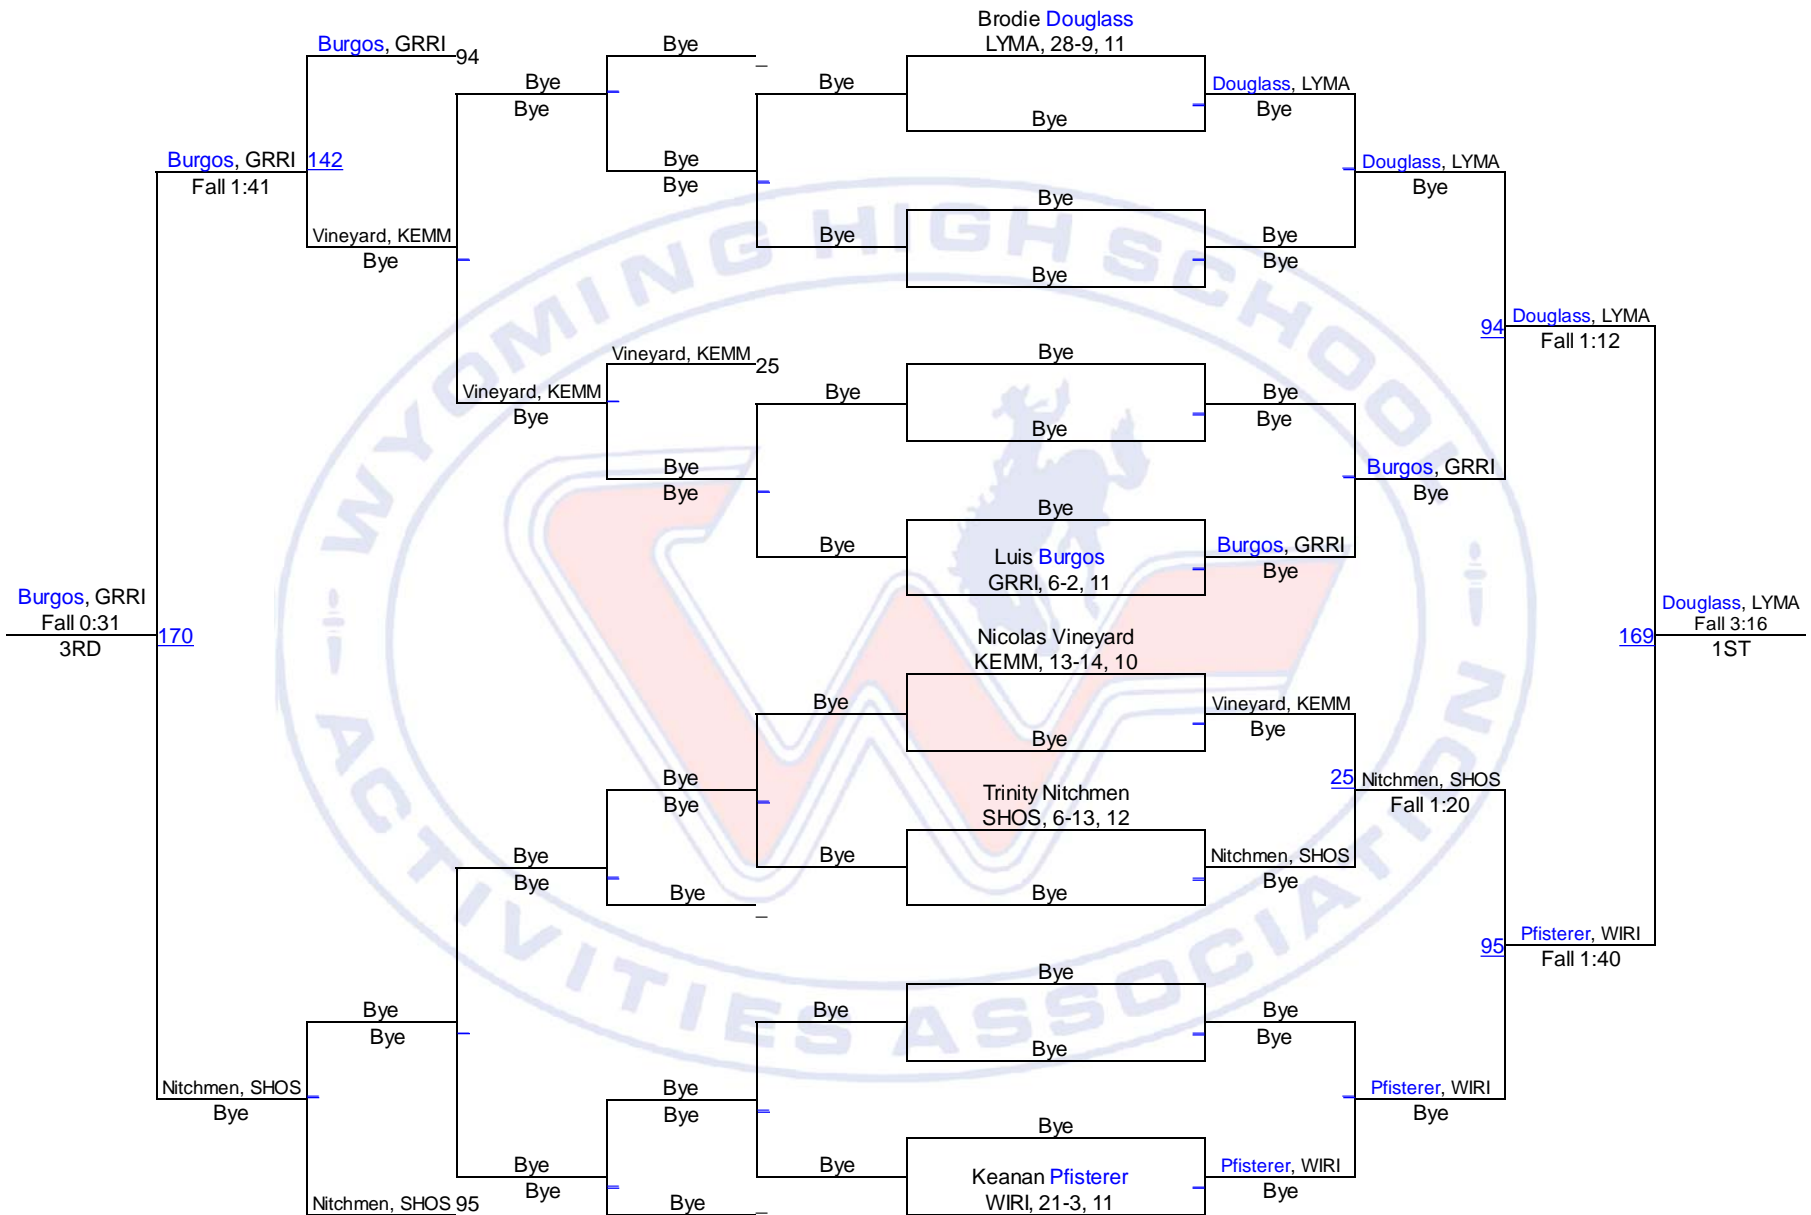

Team Scores

1.	Cokeville	184.0
2.	Lyman	181.0
3.	Rocky Mountain	154.5
4.	Greybull/Riverside	136.5
5.	Shoshoni	107.0
6.	Thermopolis	105.5
7.	Big Piney	60.0
8.	Wind River	52.0
9.	Dubois	46.5
10.	Kemmerer	34.0
11.	Wyoming Indian	4.0

WHSAA 2A West Regional

106

WHSAA 2A West Regional

113

WHSAA 2A West Regional

120

WHSAA 2A West Regional

126