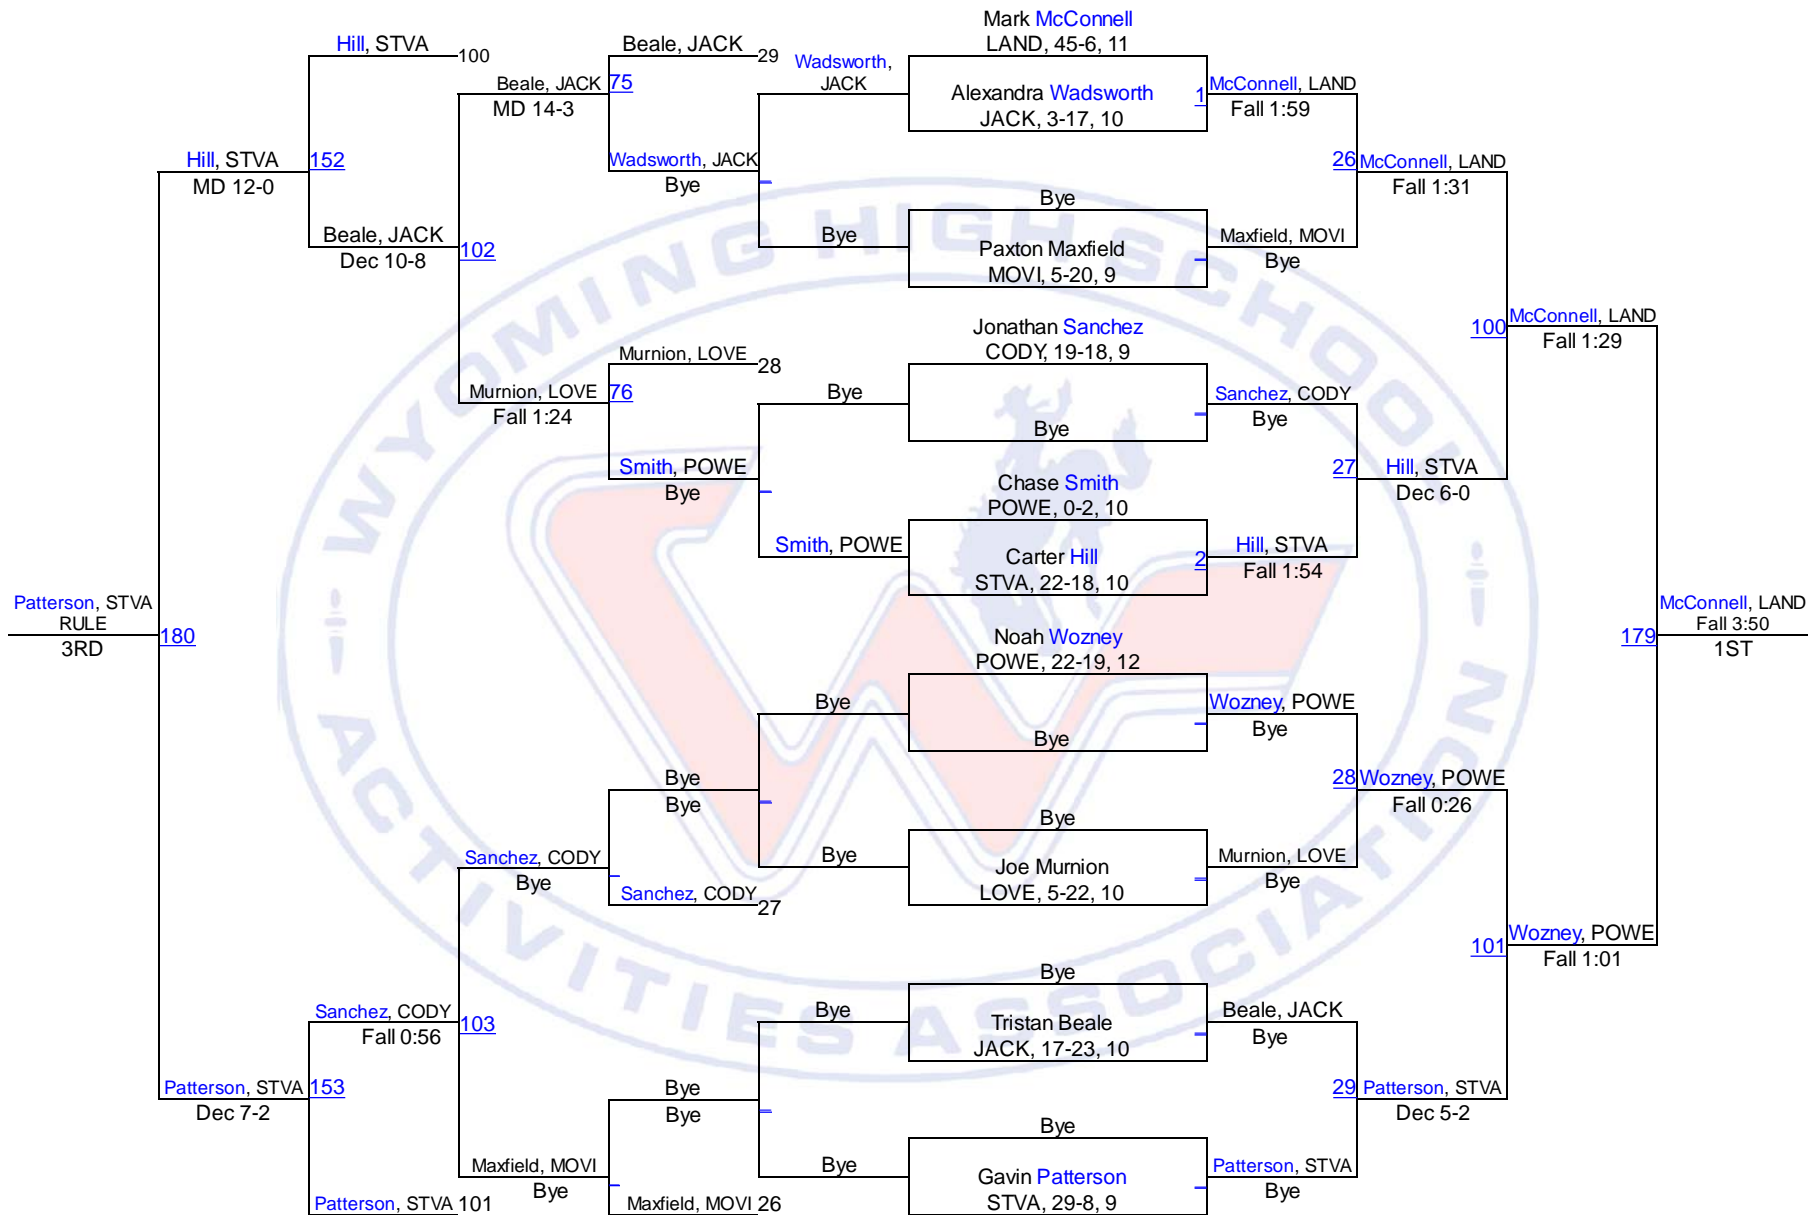

WHSAA 3A West Regional

113