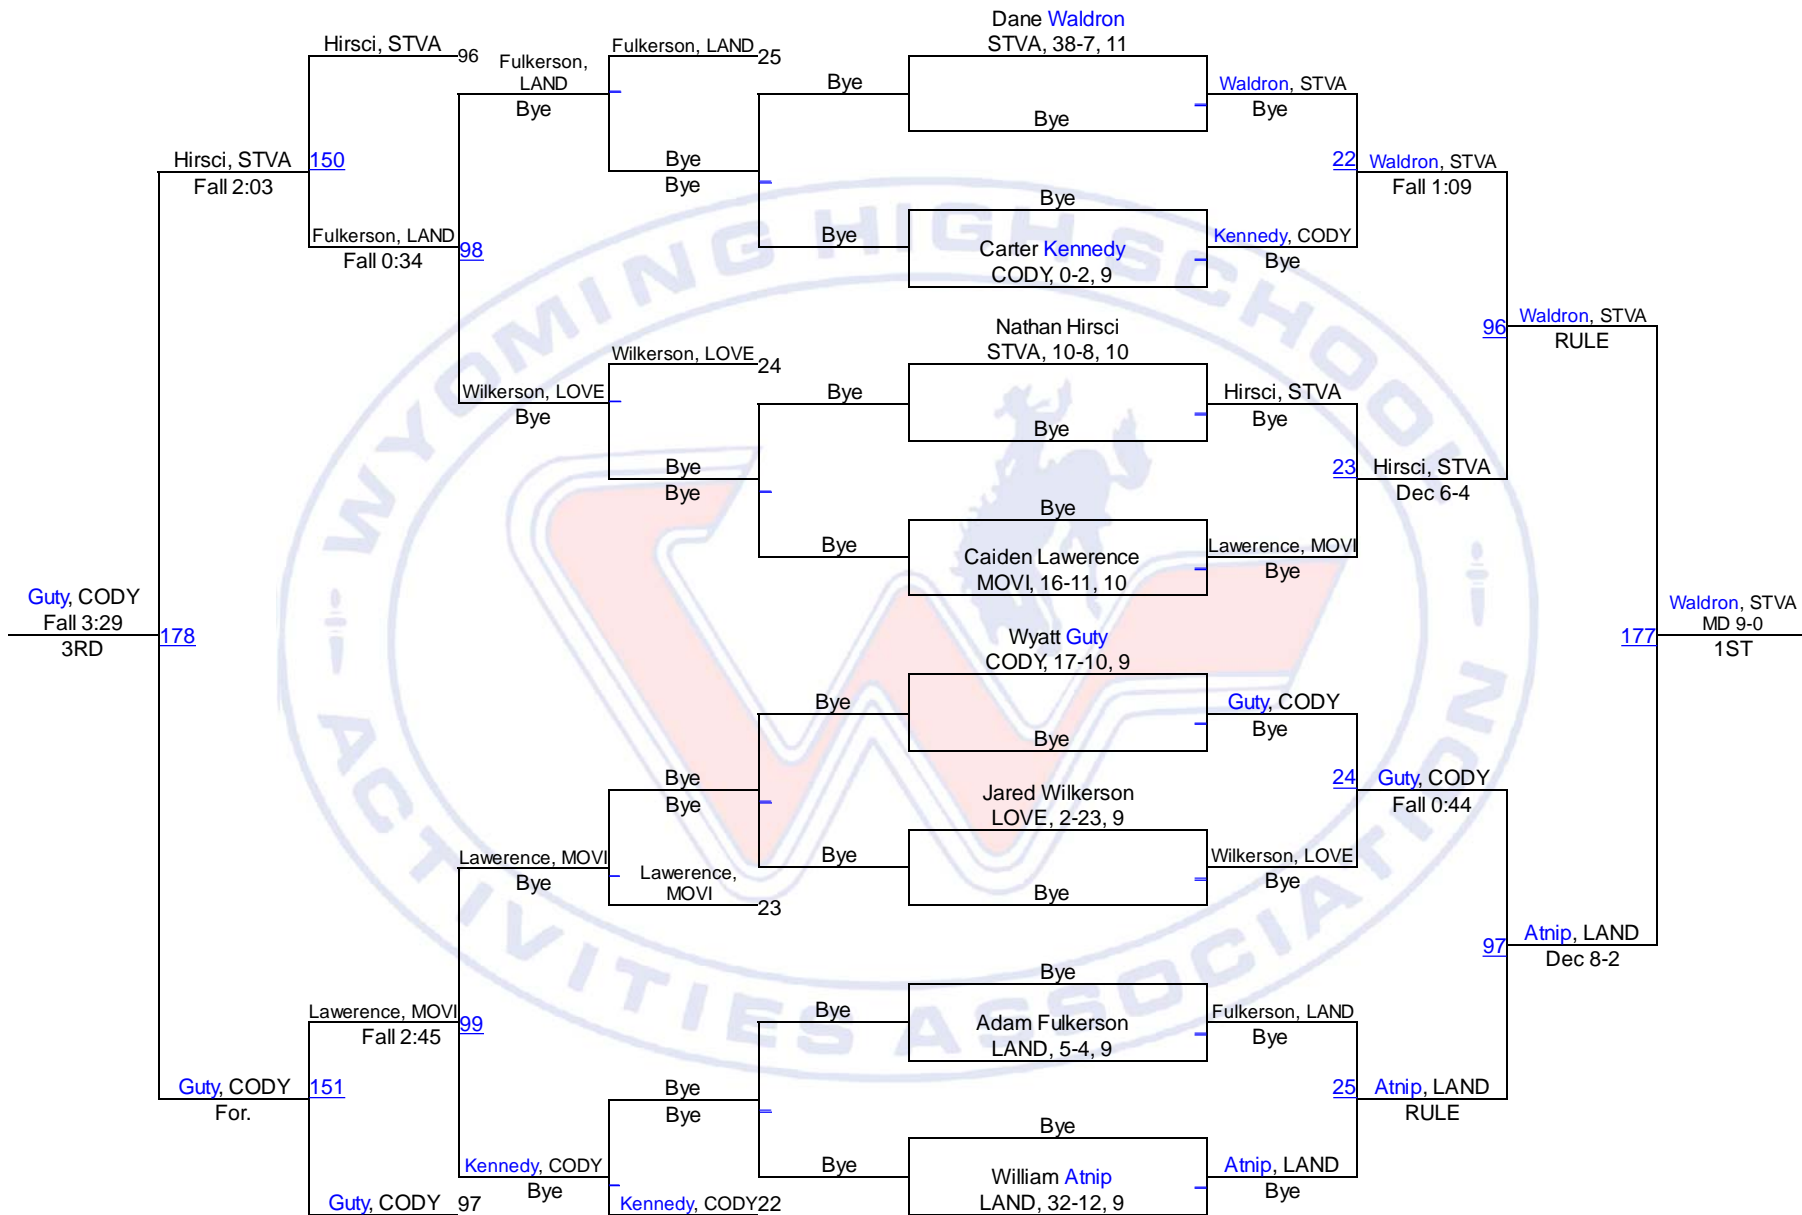

Team Scores

1. Powell	248.0
2. Star Valley	207.0
3. Cody	183.0
4. Lander	152.0
5. Lovell	100.0
6. Jackson	68.0
7. Mountain View	59.0
8. Pinedale	26.0

WHSAA 3A West Regional

106