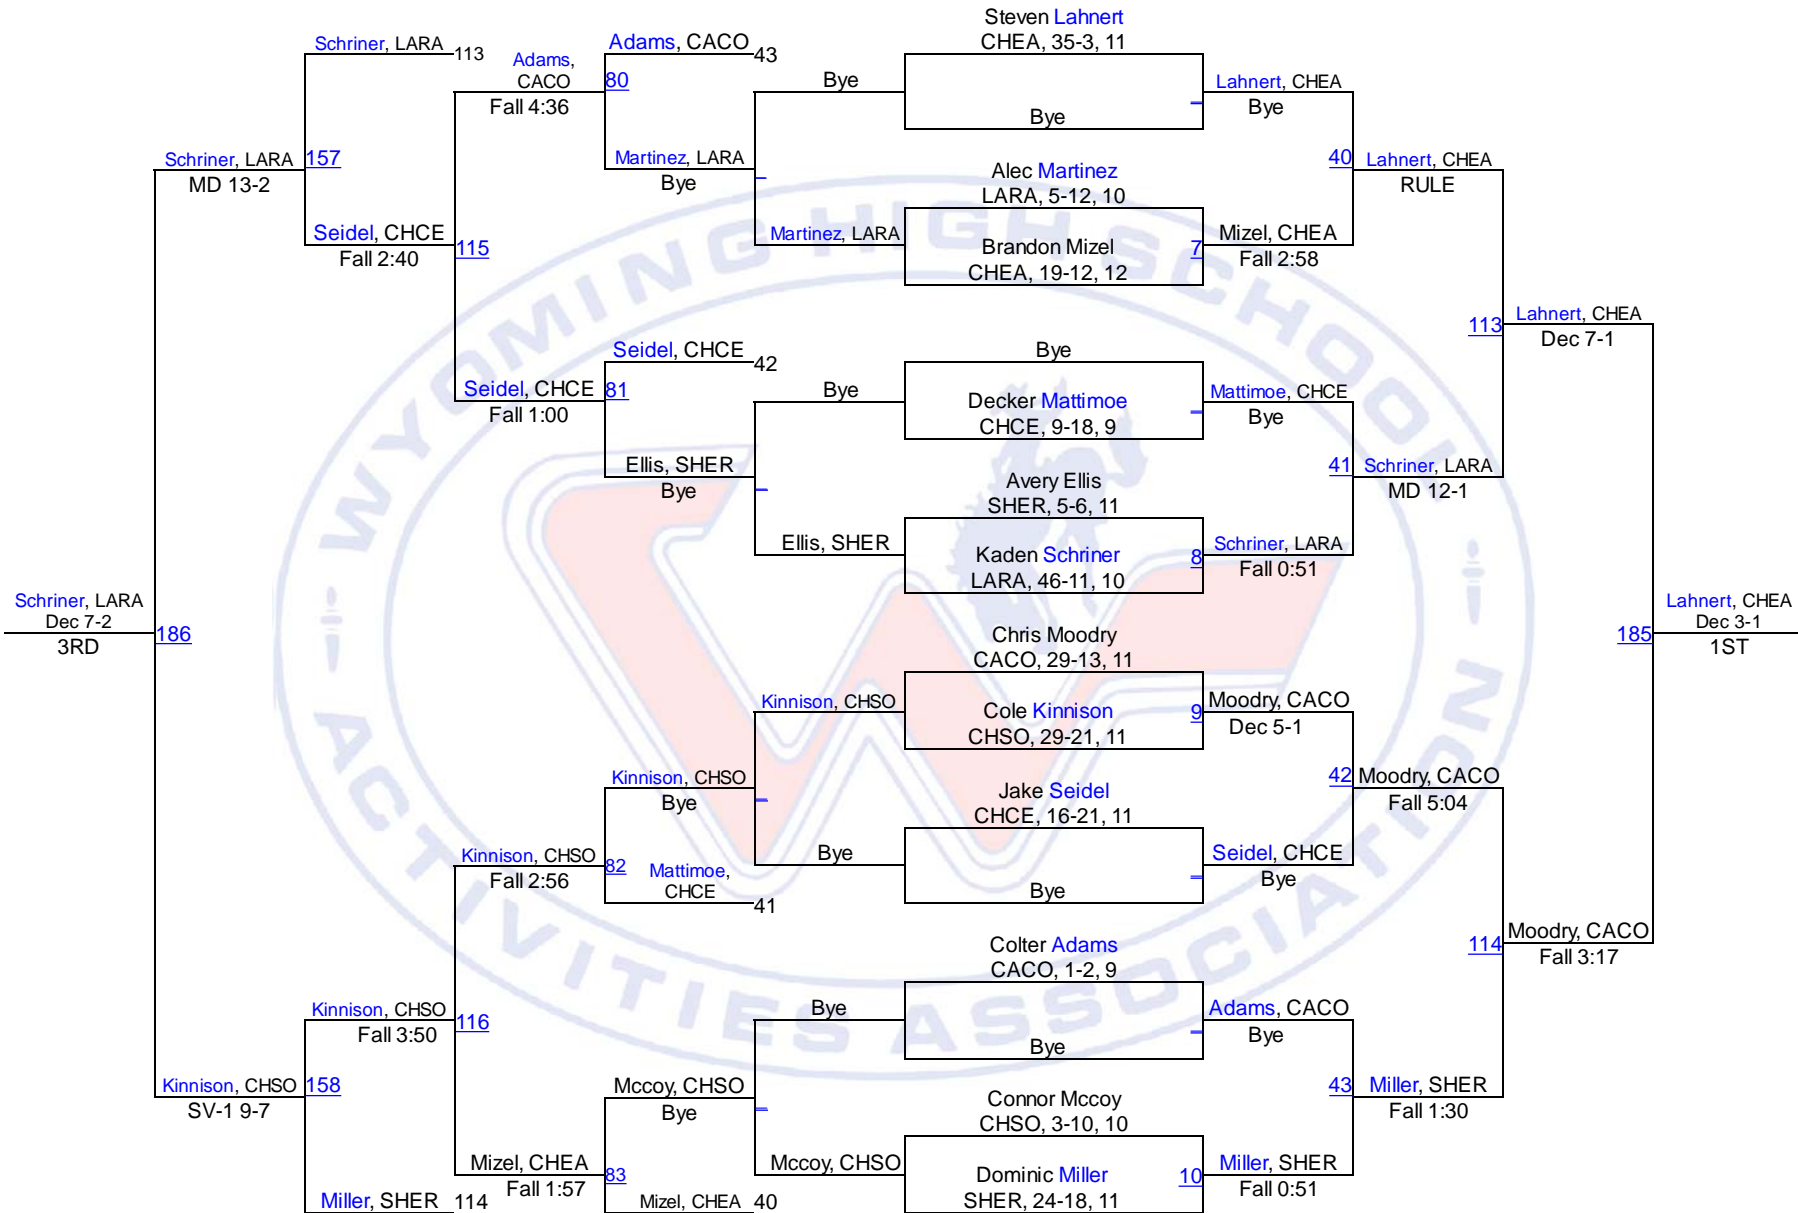

Team Scores

1. Campbell County	266.0
2. Sheridan	199.5
3. Cheyenne East	159.0
4. Cheyenne Central	157.0
5. Laramie	138.0
6. Cheyenne South	88.5

WHSAA 4A East Regional

106

WHSAA 4A East Regional

113

WHSAA 4A East Regional

120

WHSAA 4A East Regional

126

WHSAA 4A East Regional

132

WHSAA 4A East Regional

138

WHSAA 4A East Regional

145

WHSAA 4A East Regional

152

WHSAA 4A East Regional

160

WHSAA 4A East Regional

170

WHSAA 4A East Regional