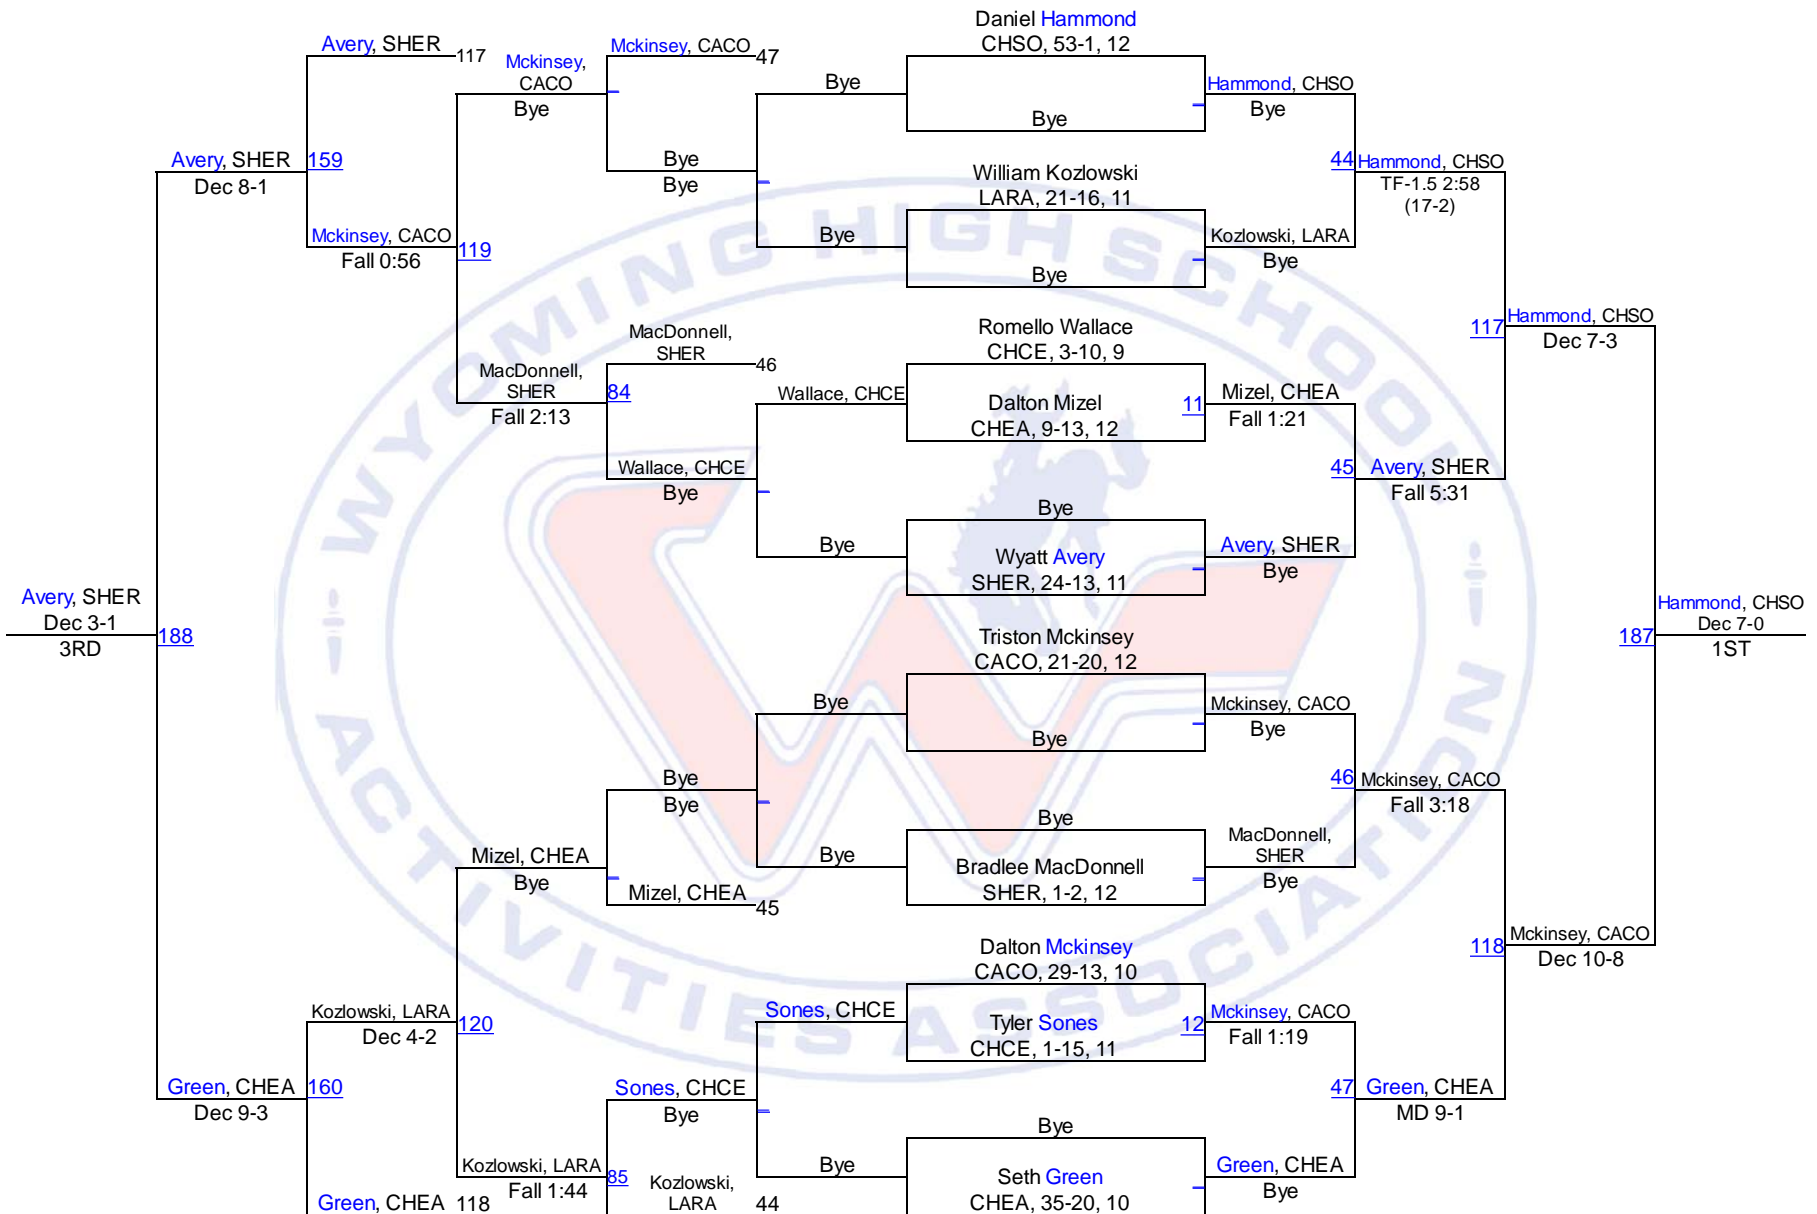

Team Scores

1. Campbell County	266.0
2. Sheridan	199.5
3. Cheyenne East	159.0
4. Cheyenne Central	157.0
5. Laramie	138.0
6. Cheyenne South	88.5

WHSAA 4A East Regional

106

WHSAA 4A East Regional

113

WHSAA 4A East Regional

120

WHSAA 4A East Regional

126

WHSAA 4A East Regional

132

WHSAA 4A East Regional

138

WHSAA 4A East Regional

145

WHSAA 4A East Regional

152

WHSAA 4A East Regional

160

WHSAA 4A East Regional

170

WHSAA 4A East Regional