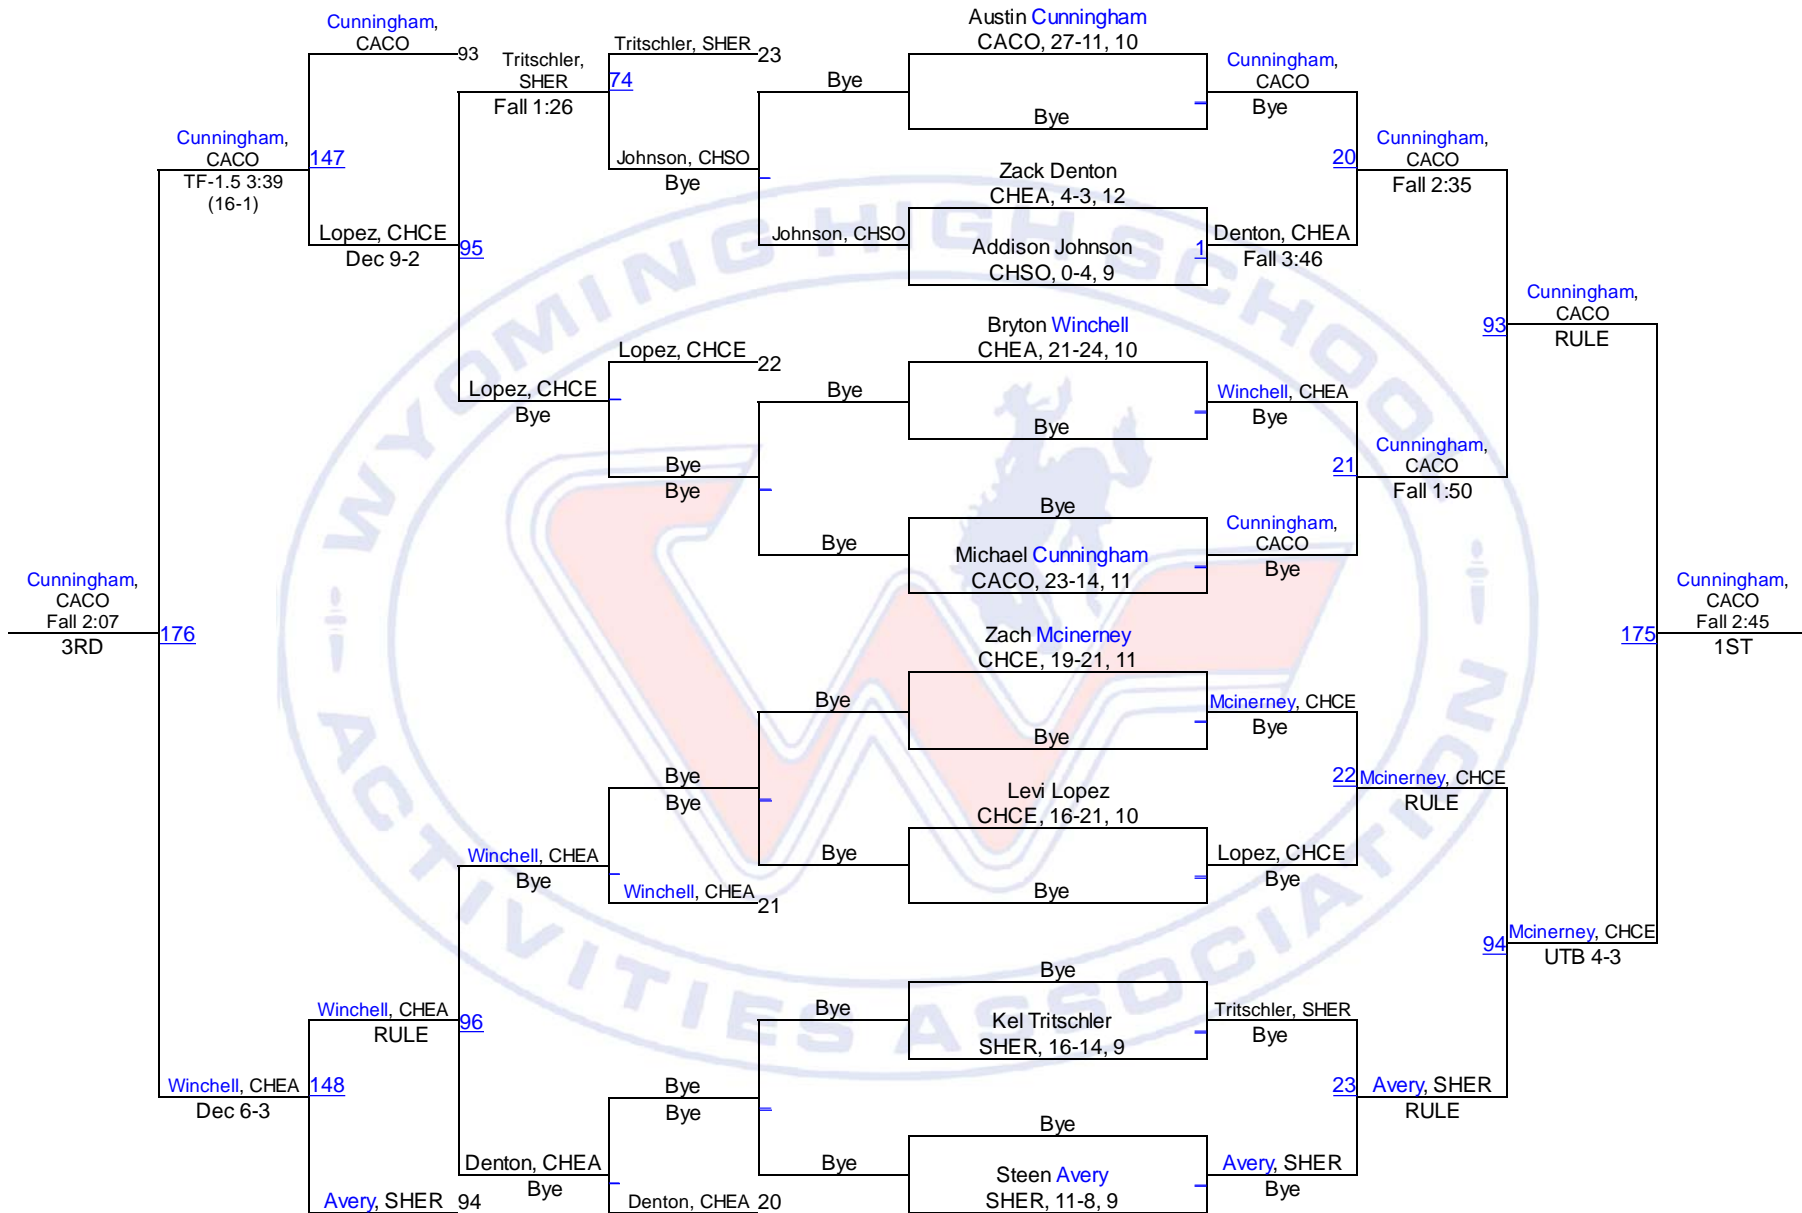

Team Scores

1. Campbell County	266.0
2. Sheridan	199.5
3. Cheyenne East	159.0
4. Cheyenne Central	157.0
5. Laramie	138.0
6. Cheyenne South	88.5

WHSAA 4A East Regional

106

WHSAA 4A East Regional

113

WHSAA 4A East Regional

120

WHSAA 4A East Regional

126

WHSAA 4A East Regional

132

WHSAA 4A East Regional

138

WHSAA 4A East Regional