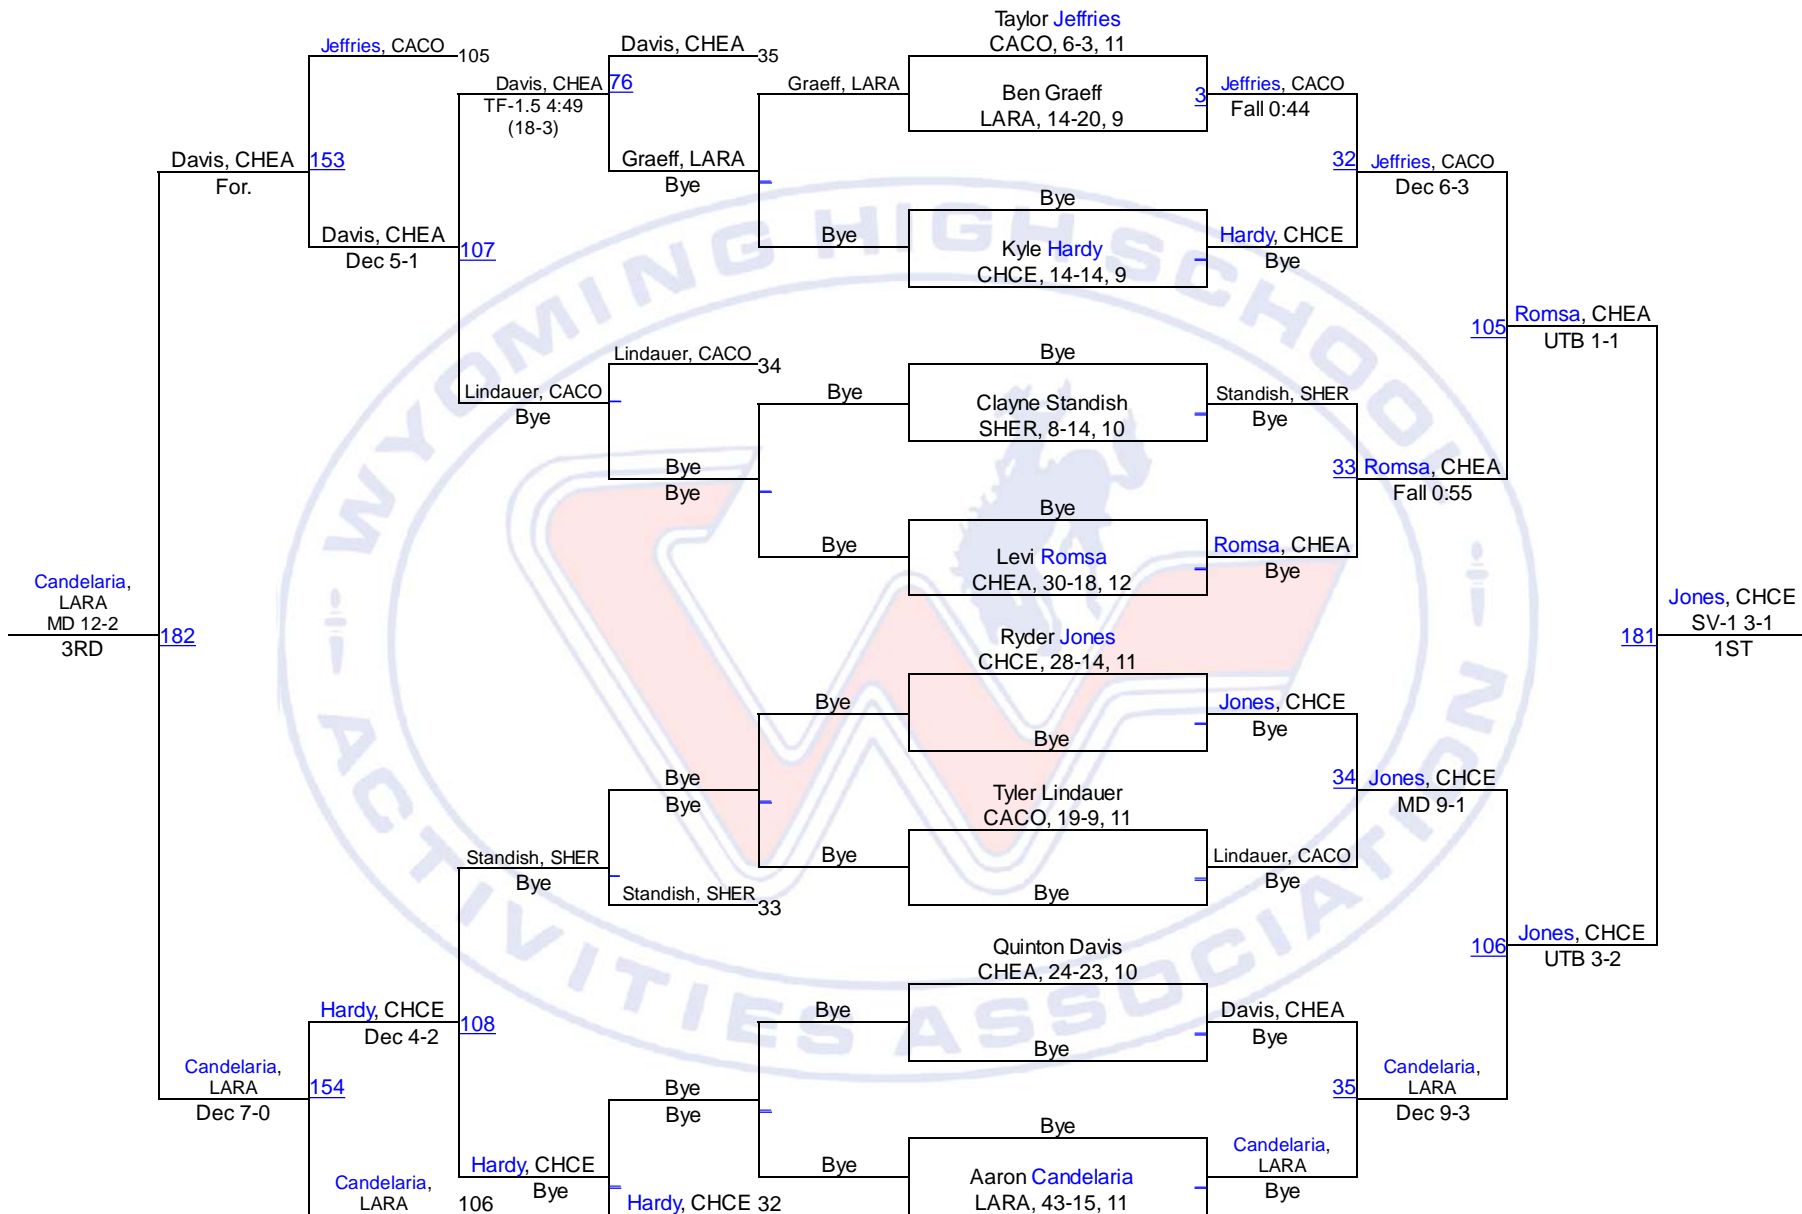

Team Scores

1. Campbell County	266.0
2. Sheridan	199.5
3. Cheyenne East	159.0
4. Cheyenne Central	157.0
5. Laramie	138.0
6. Cheyenne South	88.5

WHSAA 4A East Regional

106

WHSAA 4A East Regional

113

WHSAA 4A East Regional

120

WHSAA 4A East Regional

126

WHSAA 4A East Regional

132

WHSAA 4A East Regional

138

WHSAA 4A East Regional