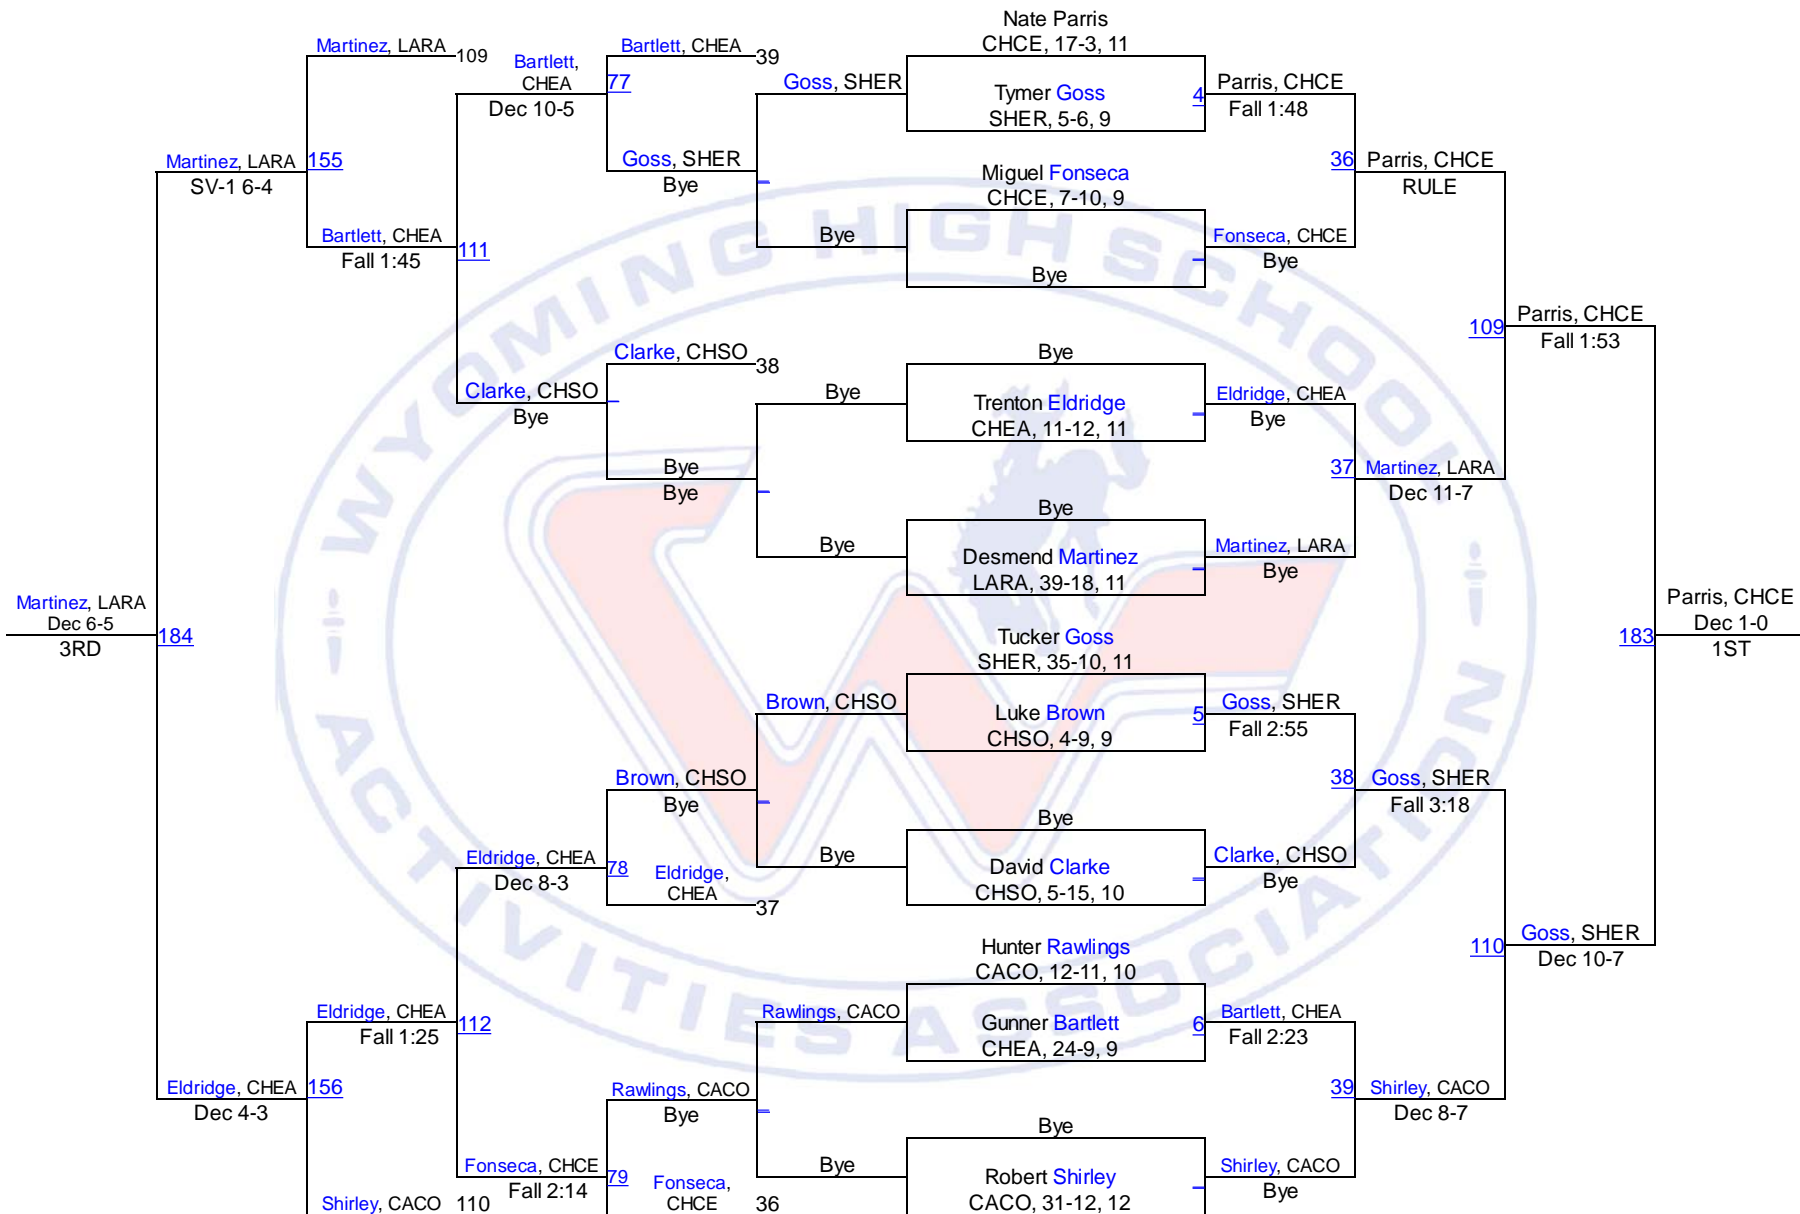

Team Scores

1. Campbell County	266.0
2. Sheridan	199.5
3. Cheyenne East	159.0
4. Cheyenne Central	157.0
5. Laramie	138.0
6. Cheyenne South	88.5

WHSAA 4A East Regional

106

WHSAA 4A East Regional

113

WHSAA 4A East Regional

120

WHSAA 4A East Regional

126

WHSAA 4A East Regional

132

WHSAA 4A East Regional

138

WHSAA 4A East Regional

145

WHSAA 4A East Regional

152

WHSAA 4A East Regional

160

WHSAA 4A East Regional

170

WHSAA 4A East Regional