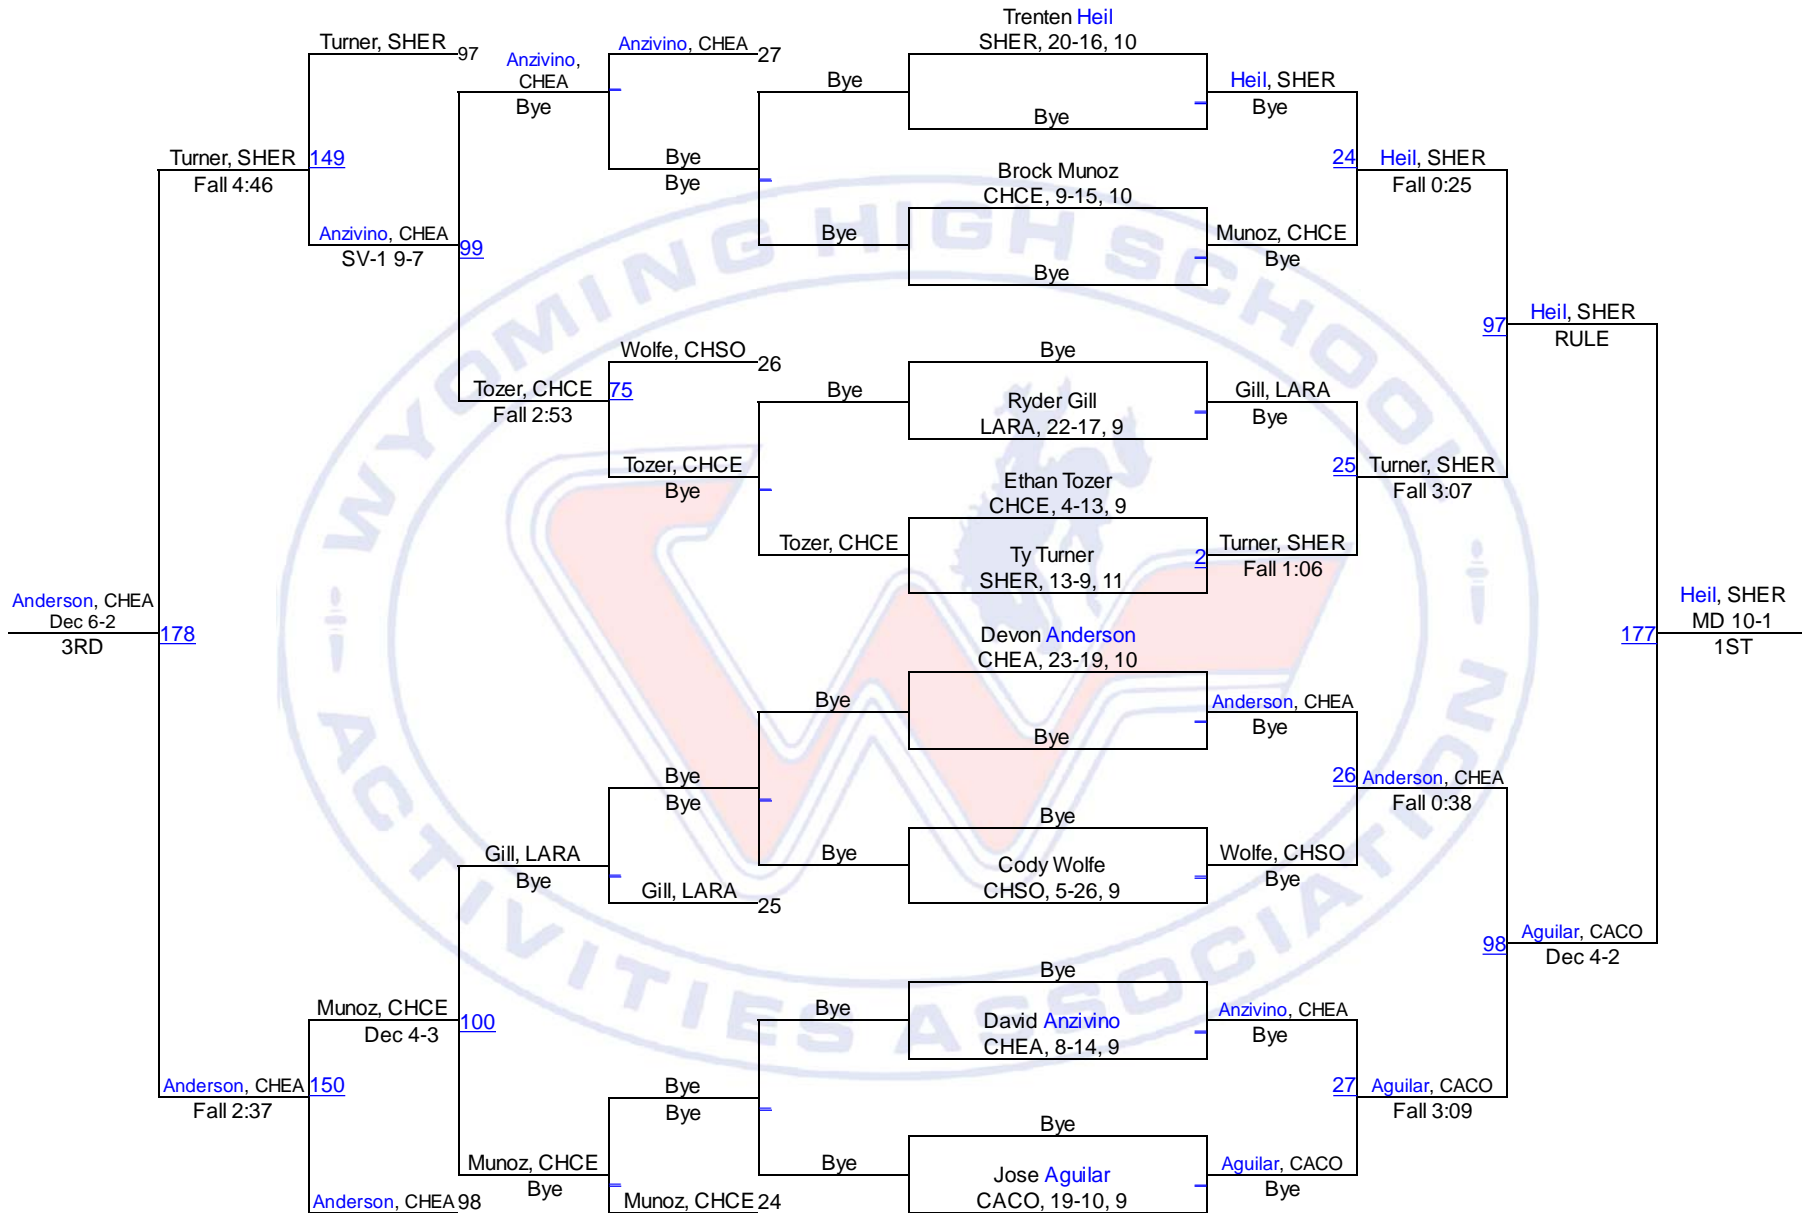

Team Scores

1. Campbell County	266.0
2. Sheridan	199.5
3. Cheyenne East	159.0
4. Cheyenne Central	157.0
5. Laramie	138.0
6. Cheyenne South	88.5

WHSAA 4A East Regional

106

WHSAA 4A East Regional

113

WHSAA 4A East Regional

120

WHSAA 4A East Regional

126

WHSAA 4A East Regional

132

WHSAA 4A East Regional

138

WHSAA 4A East Regional