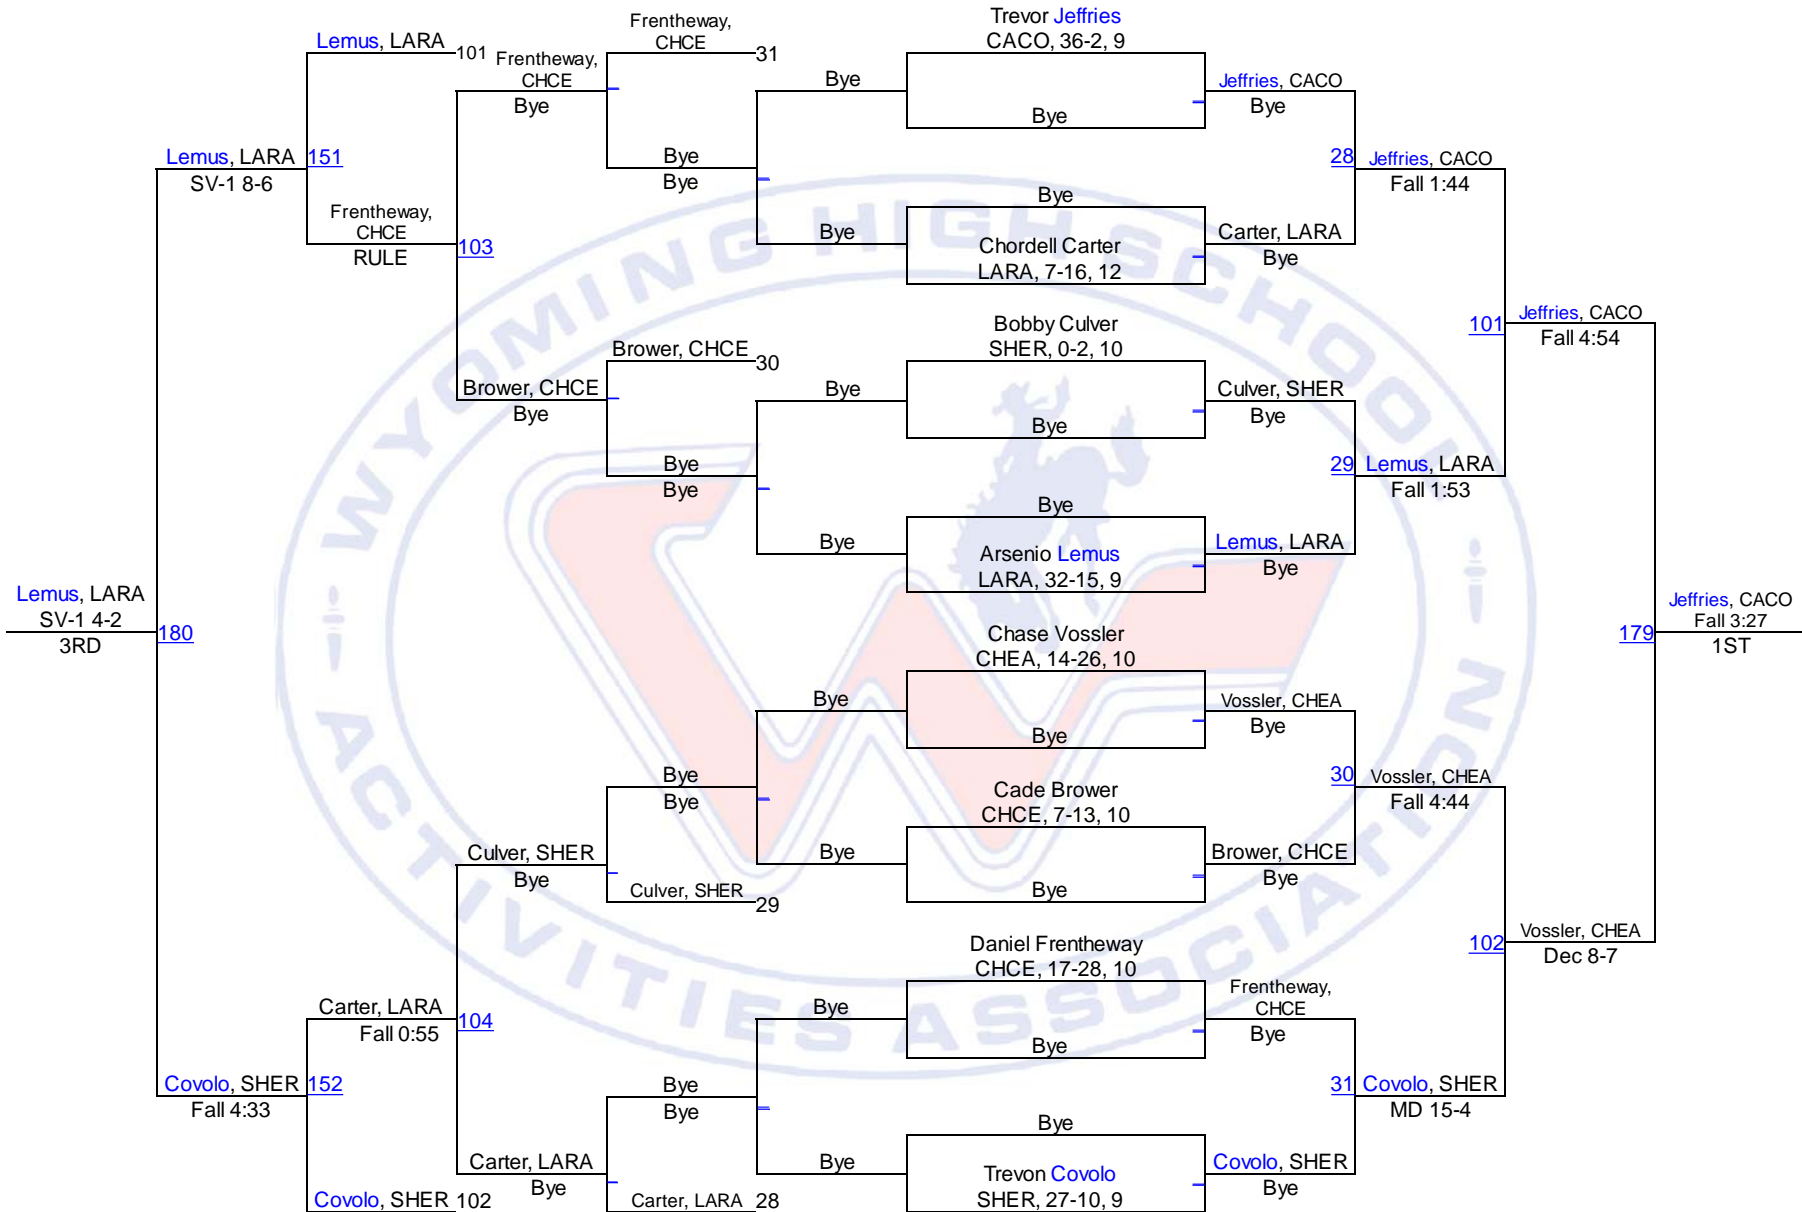

Team Scores

1. Campbell County	266.0
2. Sheridan	199.5
3. Cheyenne East	159.0
4. Cheyenne Central	157.0
5. Laramie	138.0
6. Cheyenne South	88.5

WHSAA 4A East Regional

106

WHSAA 4A East Regional

113

WHSAA 4A East Regional

120

WHSAA 4A East Regional

126

WHSAA 4A East Regional

132

WHSAA 4A East Regional

138

WHSAA 4A East Regional