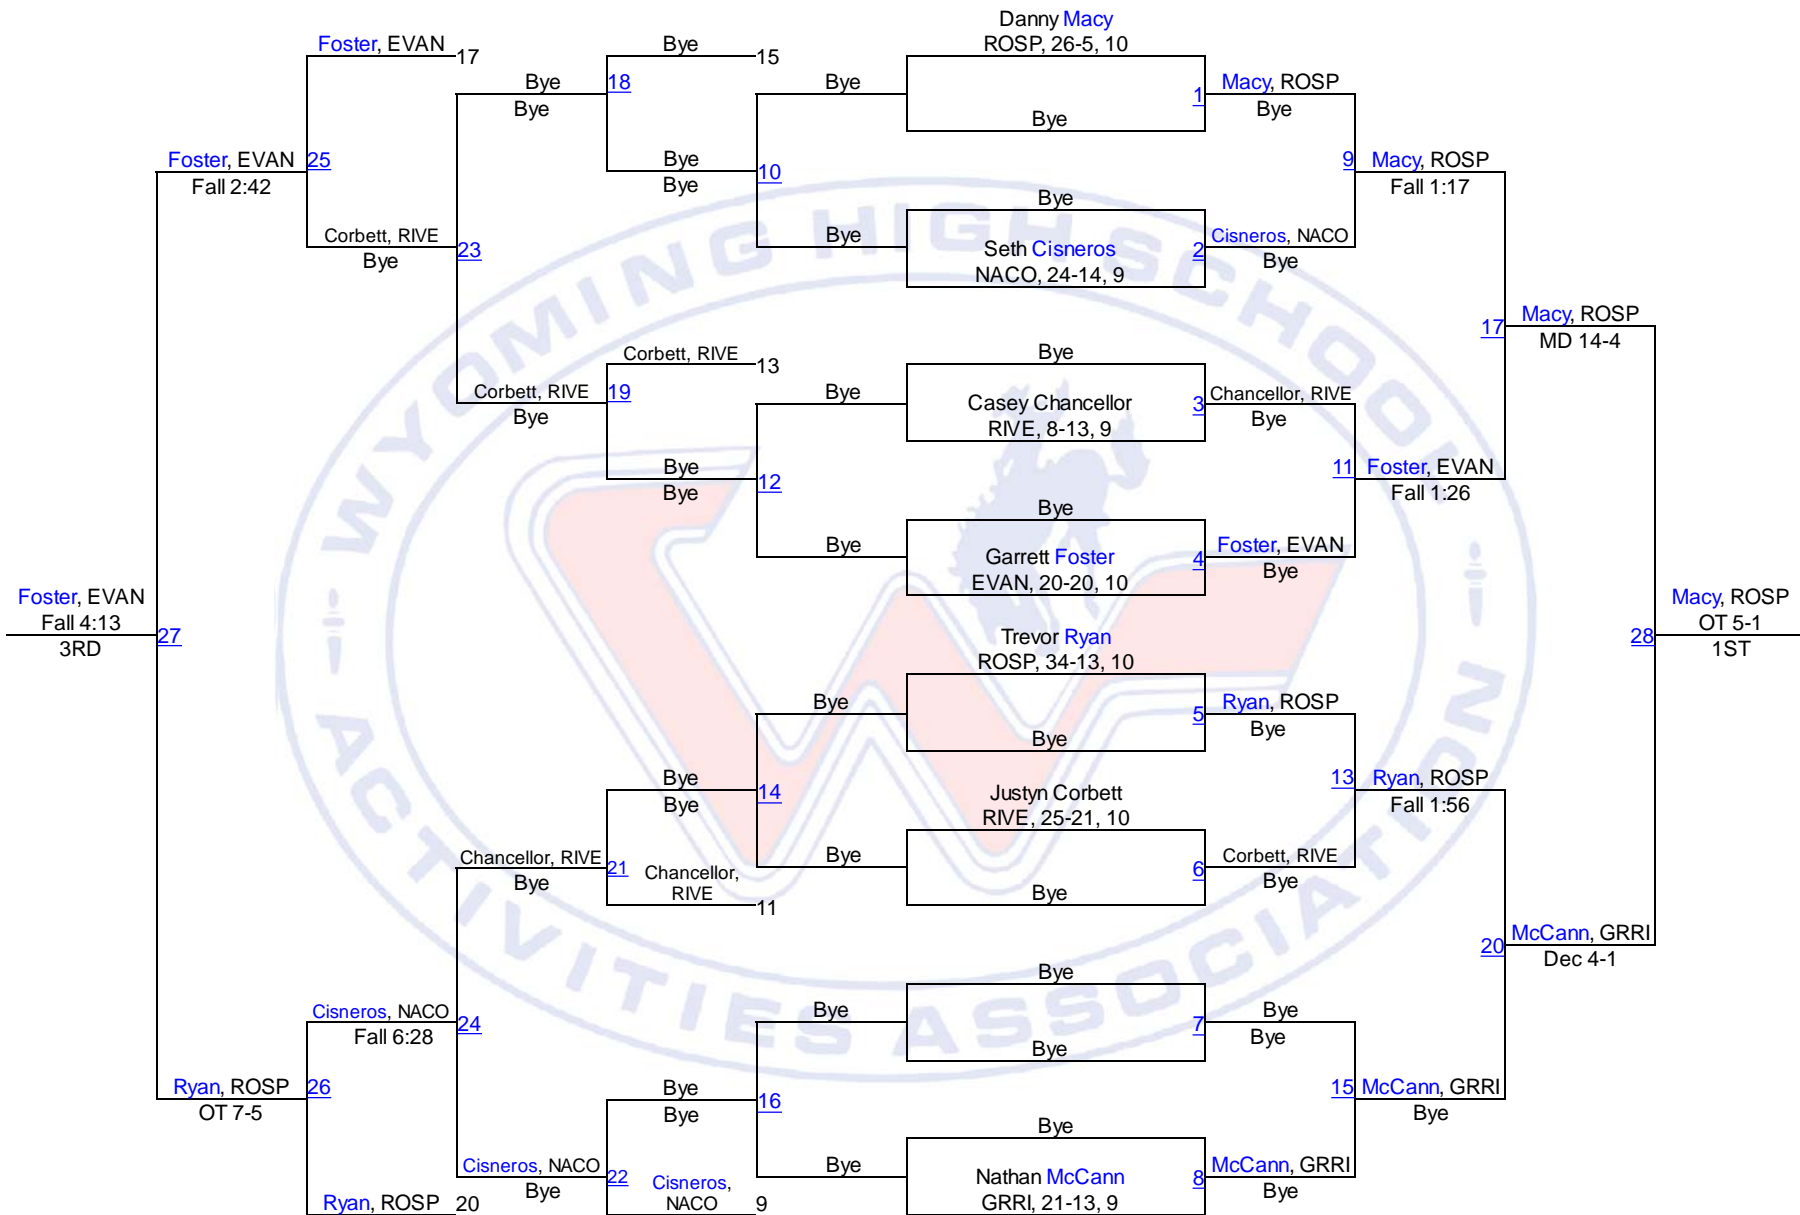

Team Scores

1. Green River	271.0
2. Natrona County	185.0
3. Evanston	174.0
4. Riverton	111.5
5. Rock Springs	100.0
6. Kelly Walsh	99.0

WHSAA 4A West Regional

113

WHSAA 4A West Regional

120

WHSAA 4A West Regional

126

WHSAA 4A West Regional

132

WHSAA 4A West Regional

138

WHSAA 4A West Regional

145

WHSAA 4A West Regional