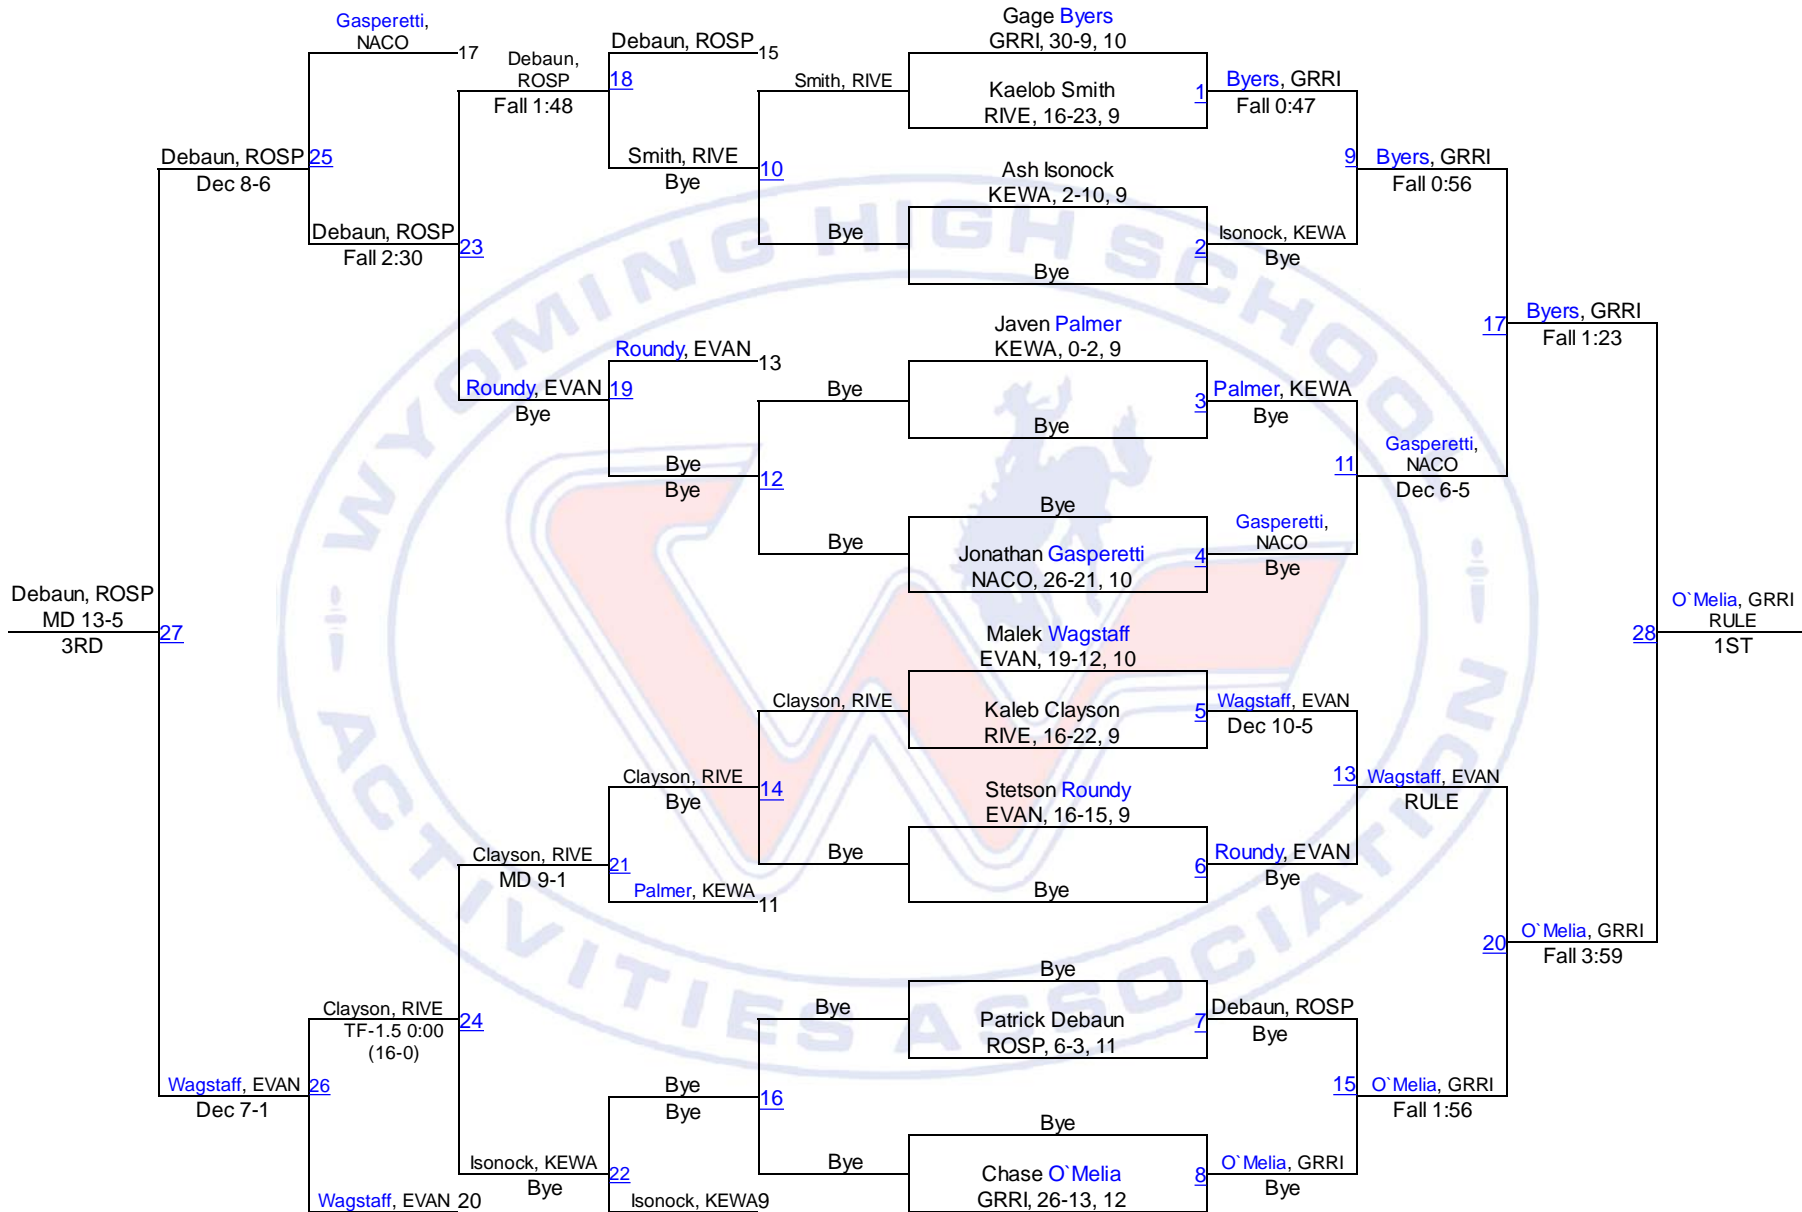

Team Scores

1. Green River	271.0
2. Natrona County	185.0
3. Evanston	174.0
4. Riverton	111.5
5. Rock Springs	100.0
6. Kelly Walsh	99.0

WHSAA 4A West Regional

113

WHSAA 4A West Regional

120

WHSAA 4A West Regional

126

WHSAA 4A West Regional

132

WHSAA 4A West Regional

138

WHSAA 4A West Regional

145

WHSAA 4A West Regional