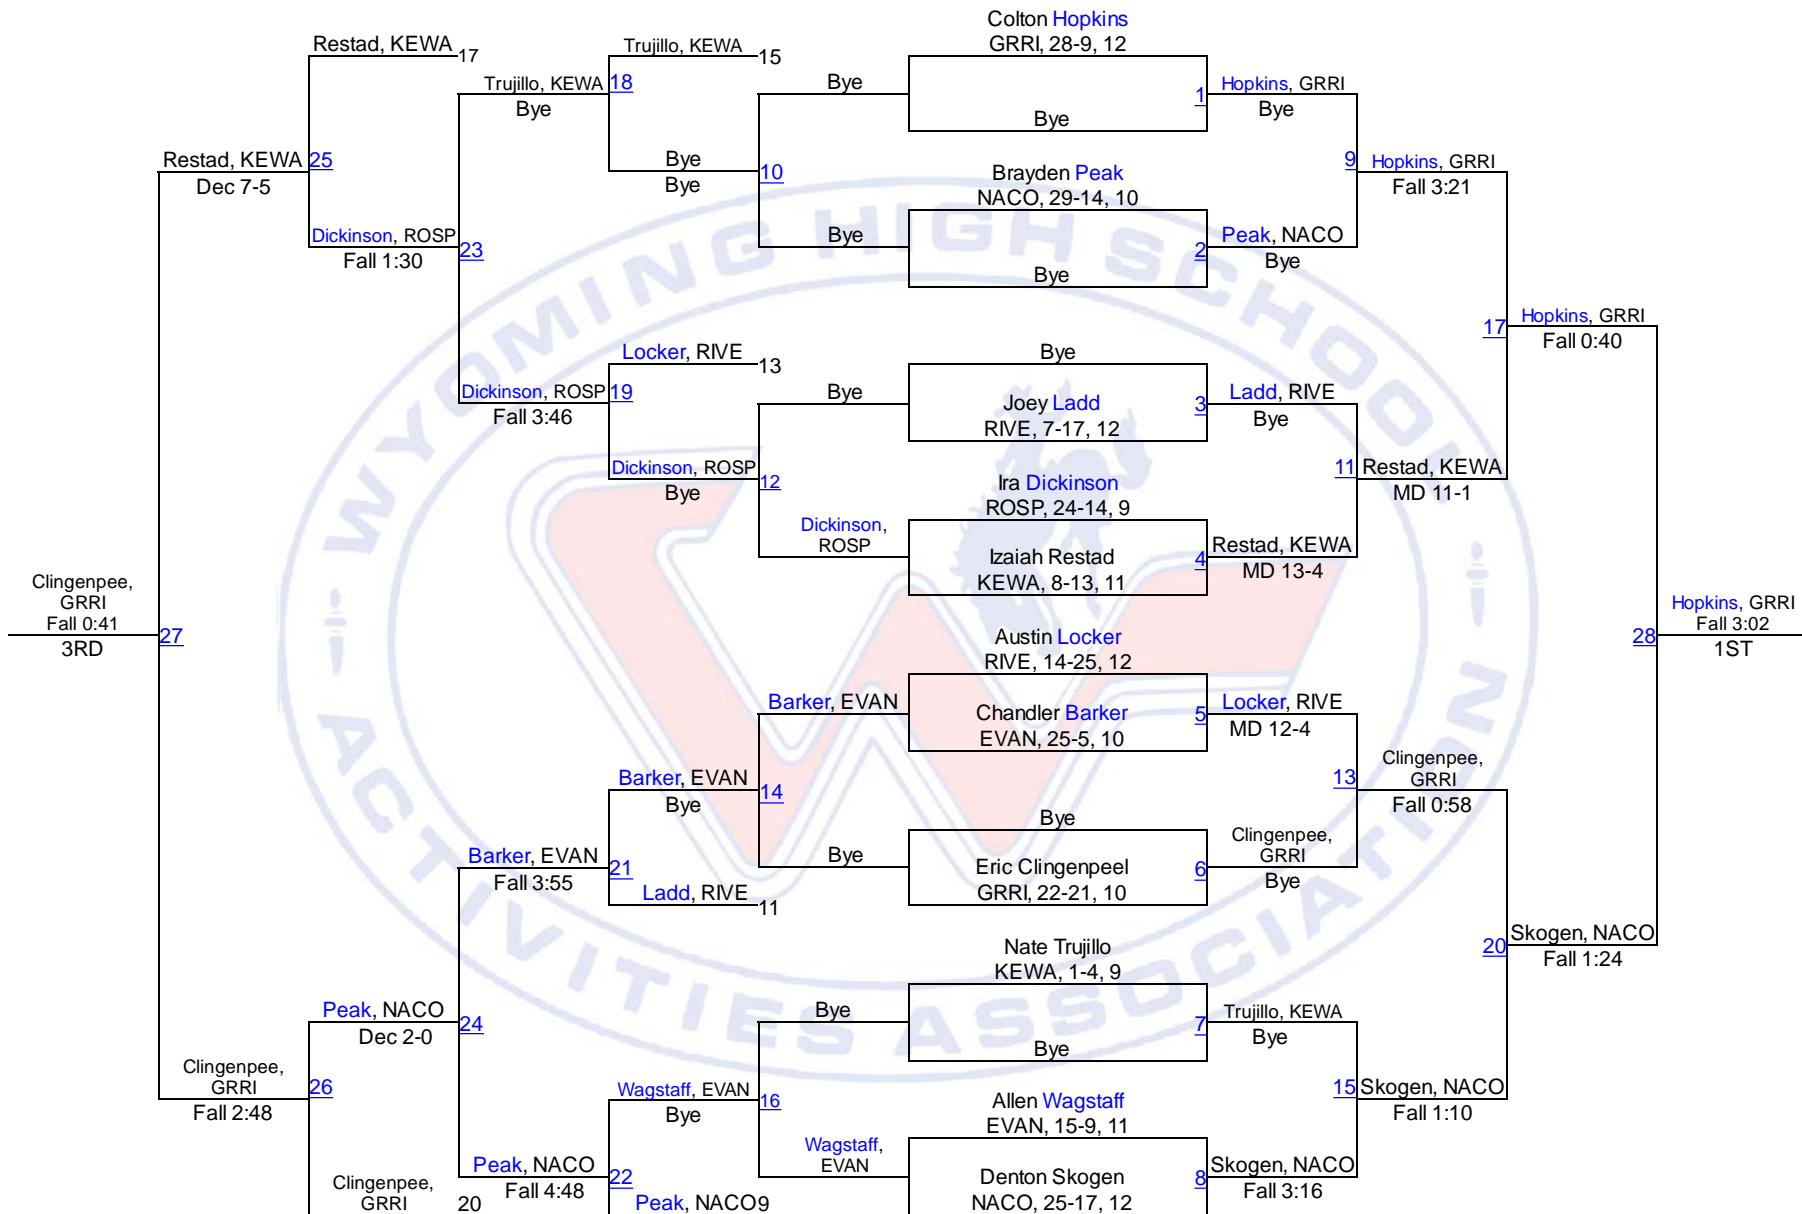

Team Scores

1. Green River	271.0
2. Natrona County	185.0
3. Evanston	174.0
4. Riverton	111.5
5. Rock Springs	100.0
6. Kelly Walsh	99.0

WHSAA 4A West Regional

113

WHSAA 4A West Regional

120

WHSAA 4A West Regional

126

WHSAA 4A West Regional

132

WHSAA 4A West Regional

138

WHSAA 4A West Regional

145

WHSAA 4A West Regional

152

WHSAA 4A West Regional

160

WHSAA 4A West Regional

170

WHSAA 4A West Regional

182

WHSAA 4A West Regional