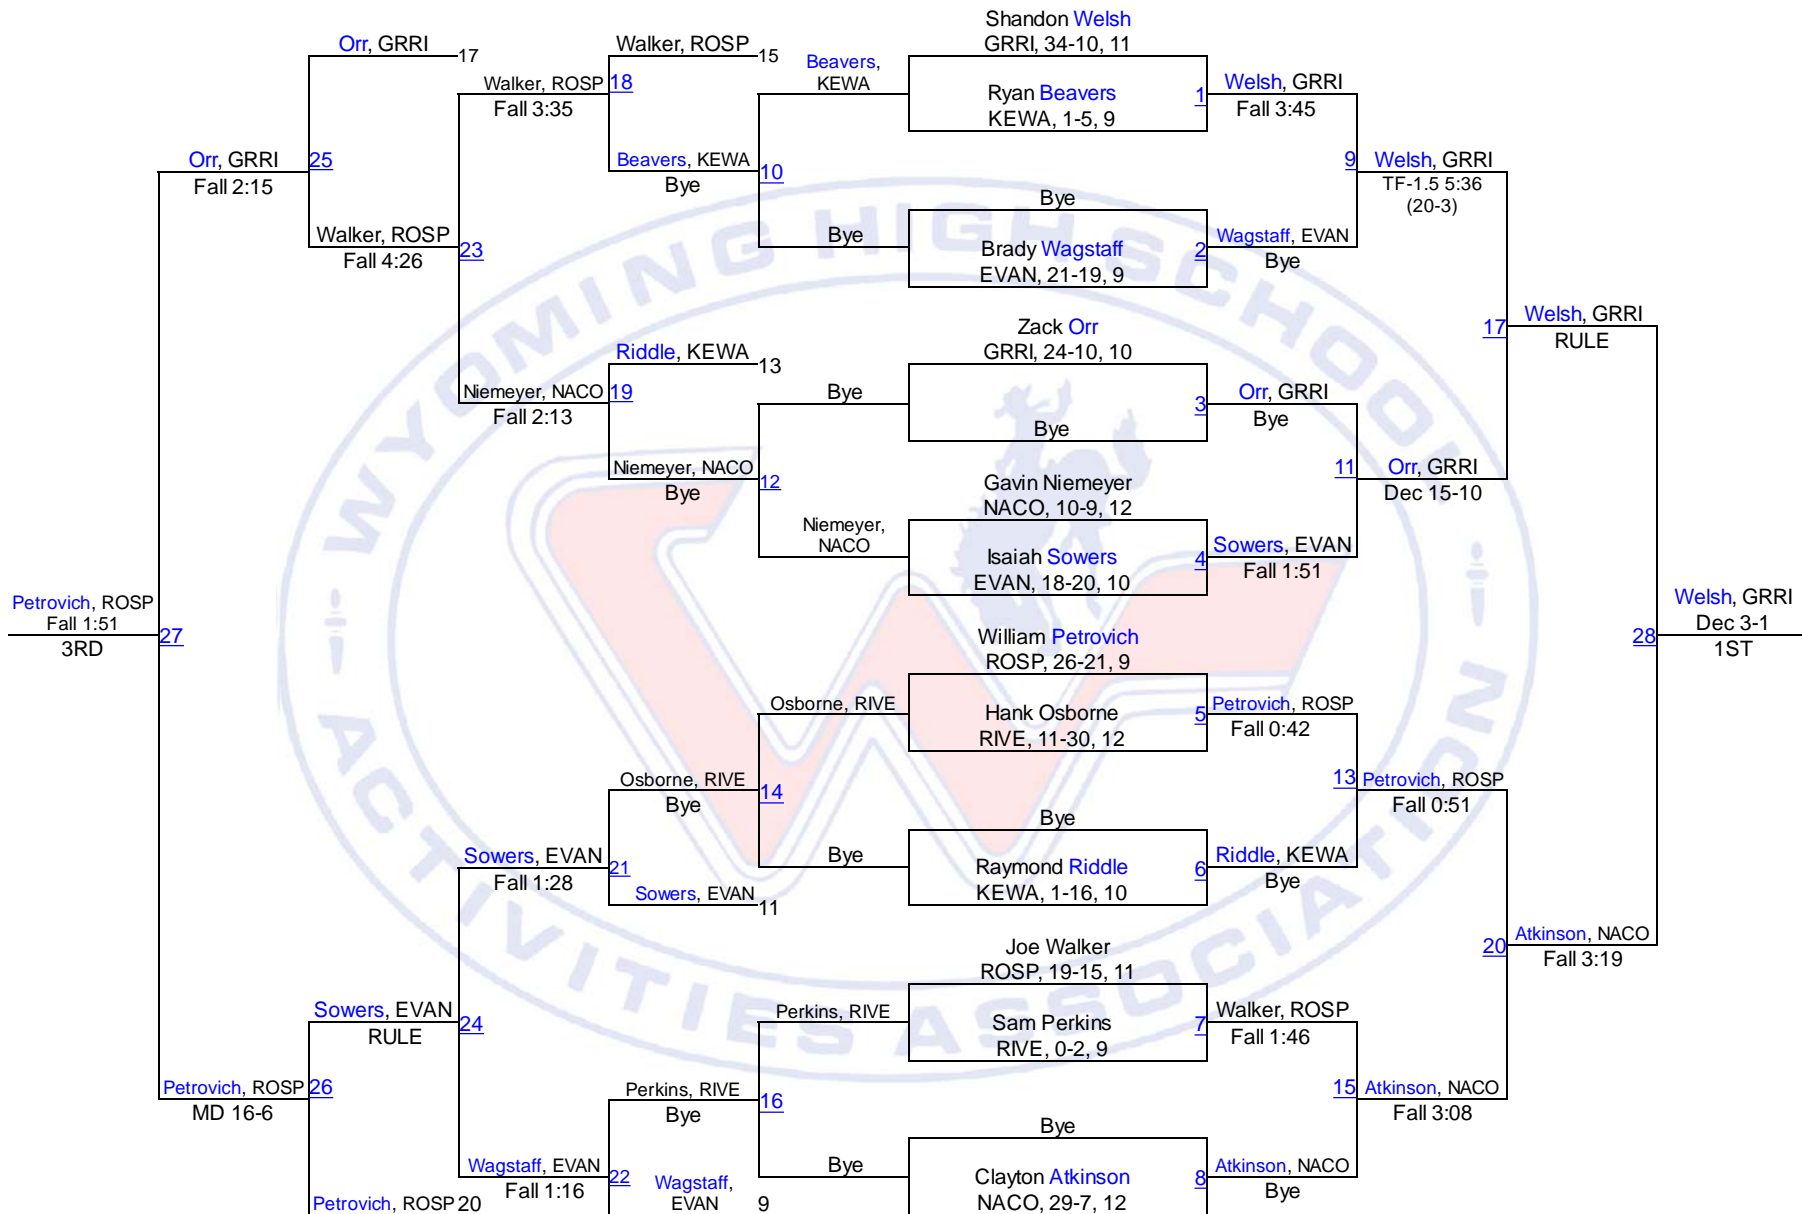

Team Scores

1. Green River	271.0
2. Natrona County	185.0
3. Evanston	174.0
4. Riverton	111.5
5. Rock Springs	100.0
6. Kelly Walsh	99.0

WHSAA 4A West Regional

113

WHSAA 4A West Regional

120

WHSAA 4A West Regional

126

WHSAA 4A West Regional

132

WHSAA 4A West Regional

138

WHSAA 4A West Regional

145

WHSAA 4A West Regional