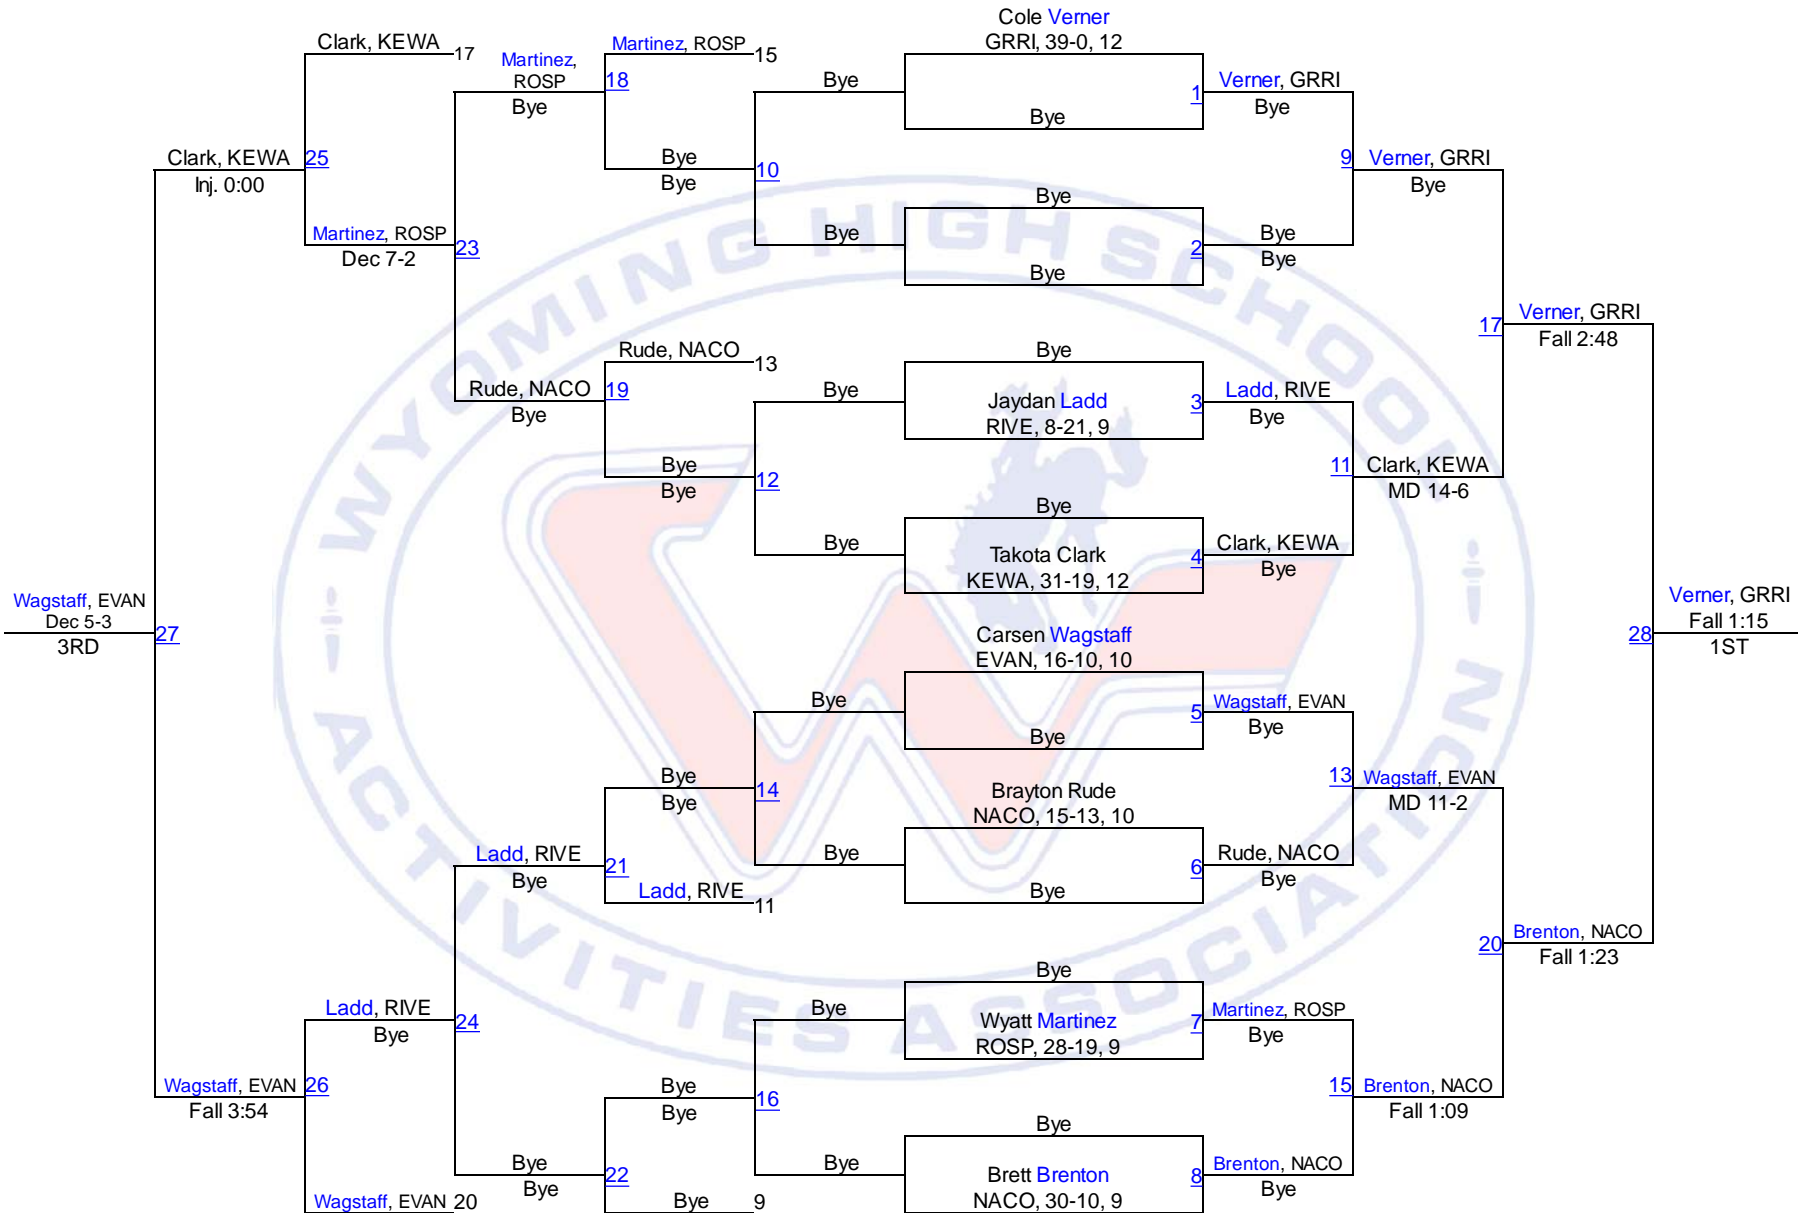

Team Scores

1. Green River	271.0
2. Natrona County	185.0
3. Evanston	174.0
4. Riverton	111.5
5. Rock Springs	100.0
6. Kelly Walsh	99.0

WHSAA 4A West Regional

113

WHSAA 4A West Regional

120

WHSAA 4A West Regional

126

WHSAA 4A West Regional

132

WHSAA 4A West Regional

138

WHSAA 4A West Regional

145

WHSAA 4A West Regional