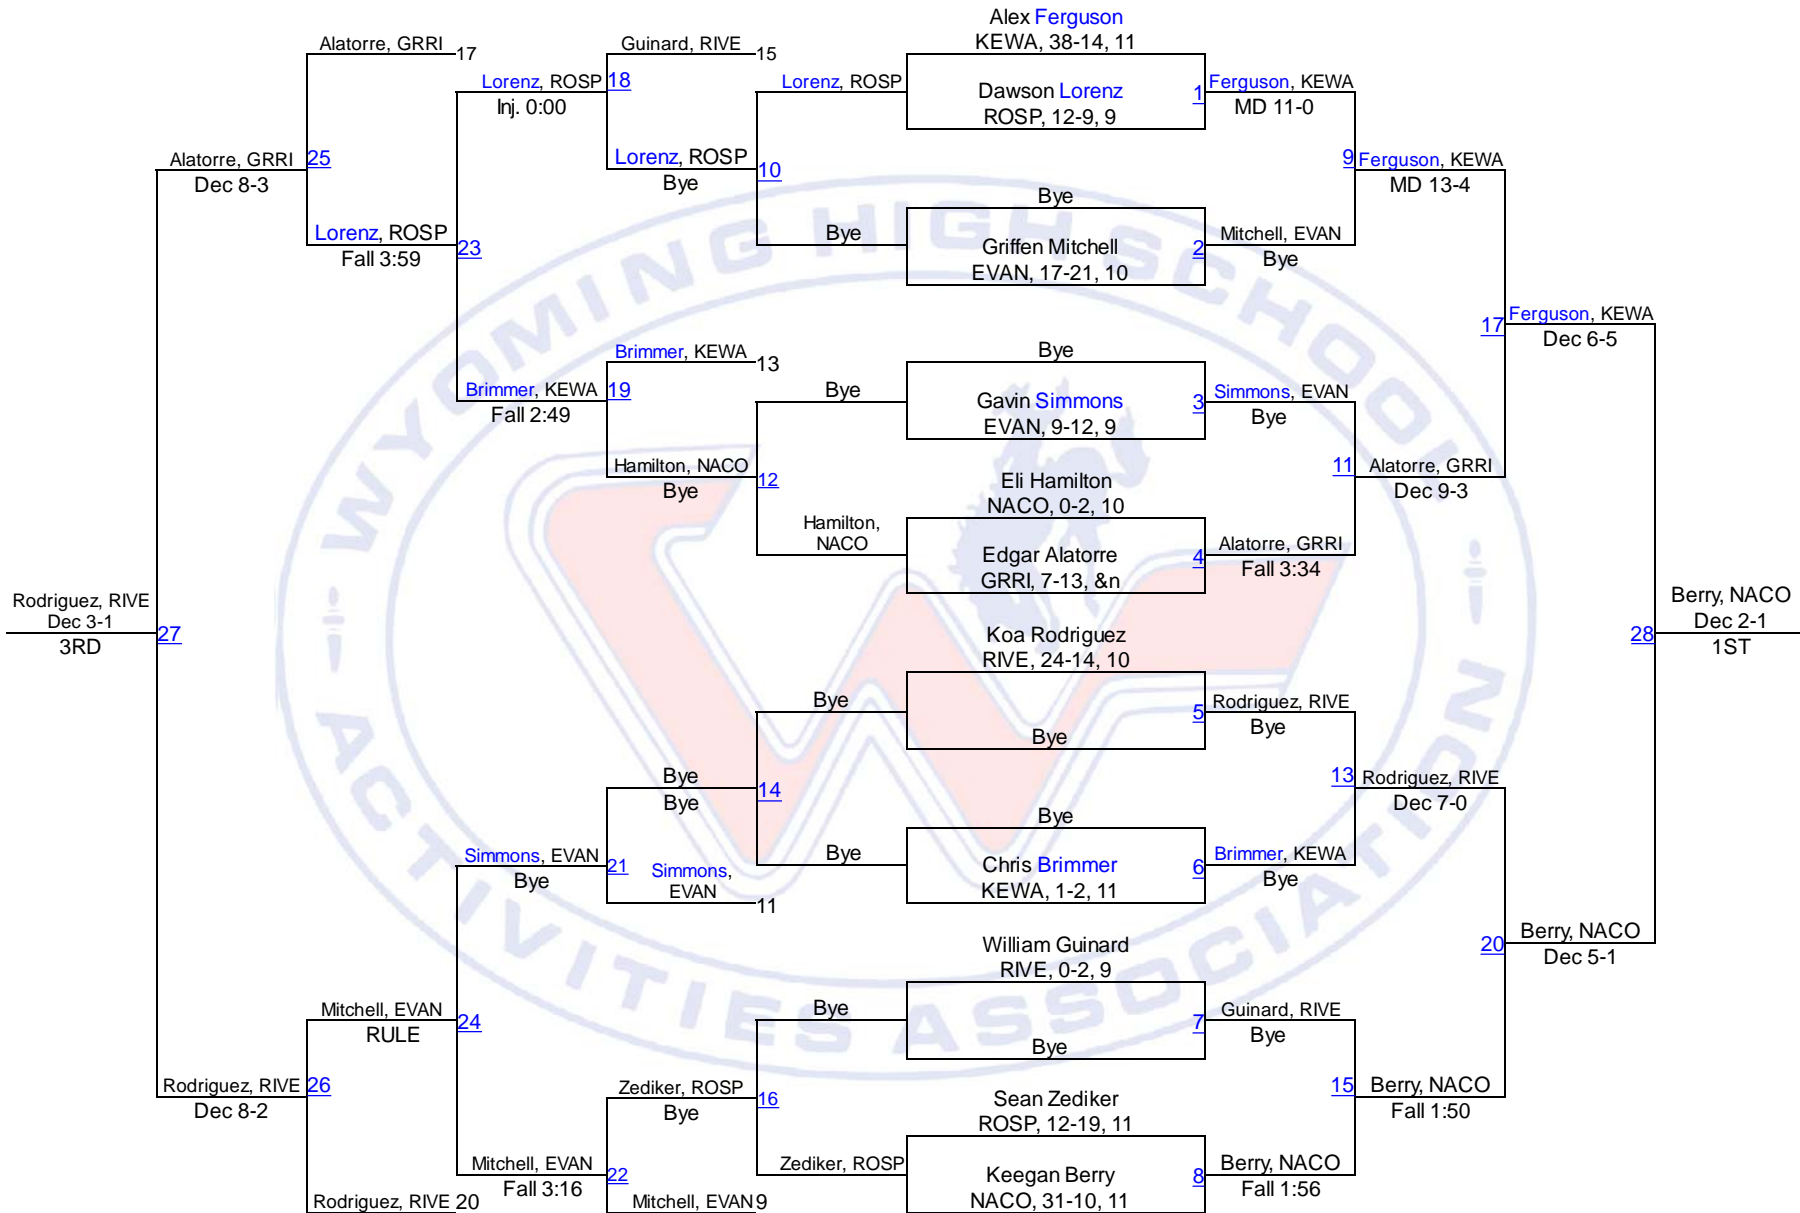

Team Scores

1. Green River	271.0
2. Natrona County	185.0
3. Evanston	174.0
4. Riverton	111.5
5. Rock Springs	100.0
6. Kelly Walsh	99.0

WHSAA 4A West Regional

113

WHSAA 4A West Regional

120

WHSAA 4A West Regional

126

WHSAA 4A West Regional

132

WHSAA 4A West Regional

138

WHSAA 4A West Regional

145

WHSAA 4A West Regional

152

WHSAA 4A West Regional

160

WHSAA 4A West Regional

170

WHSAA 4A West Regional

182

WHSAA 4A West Regional