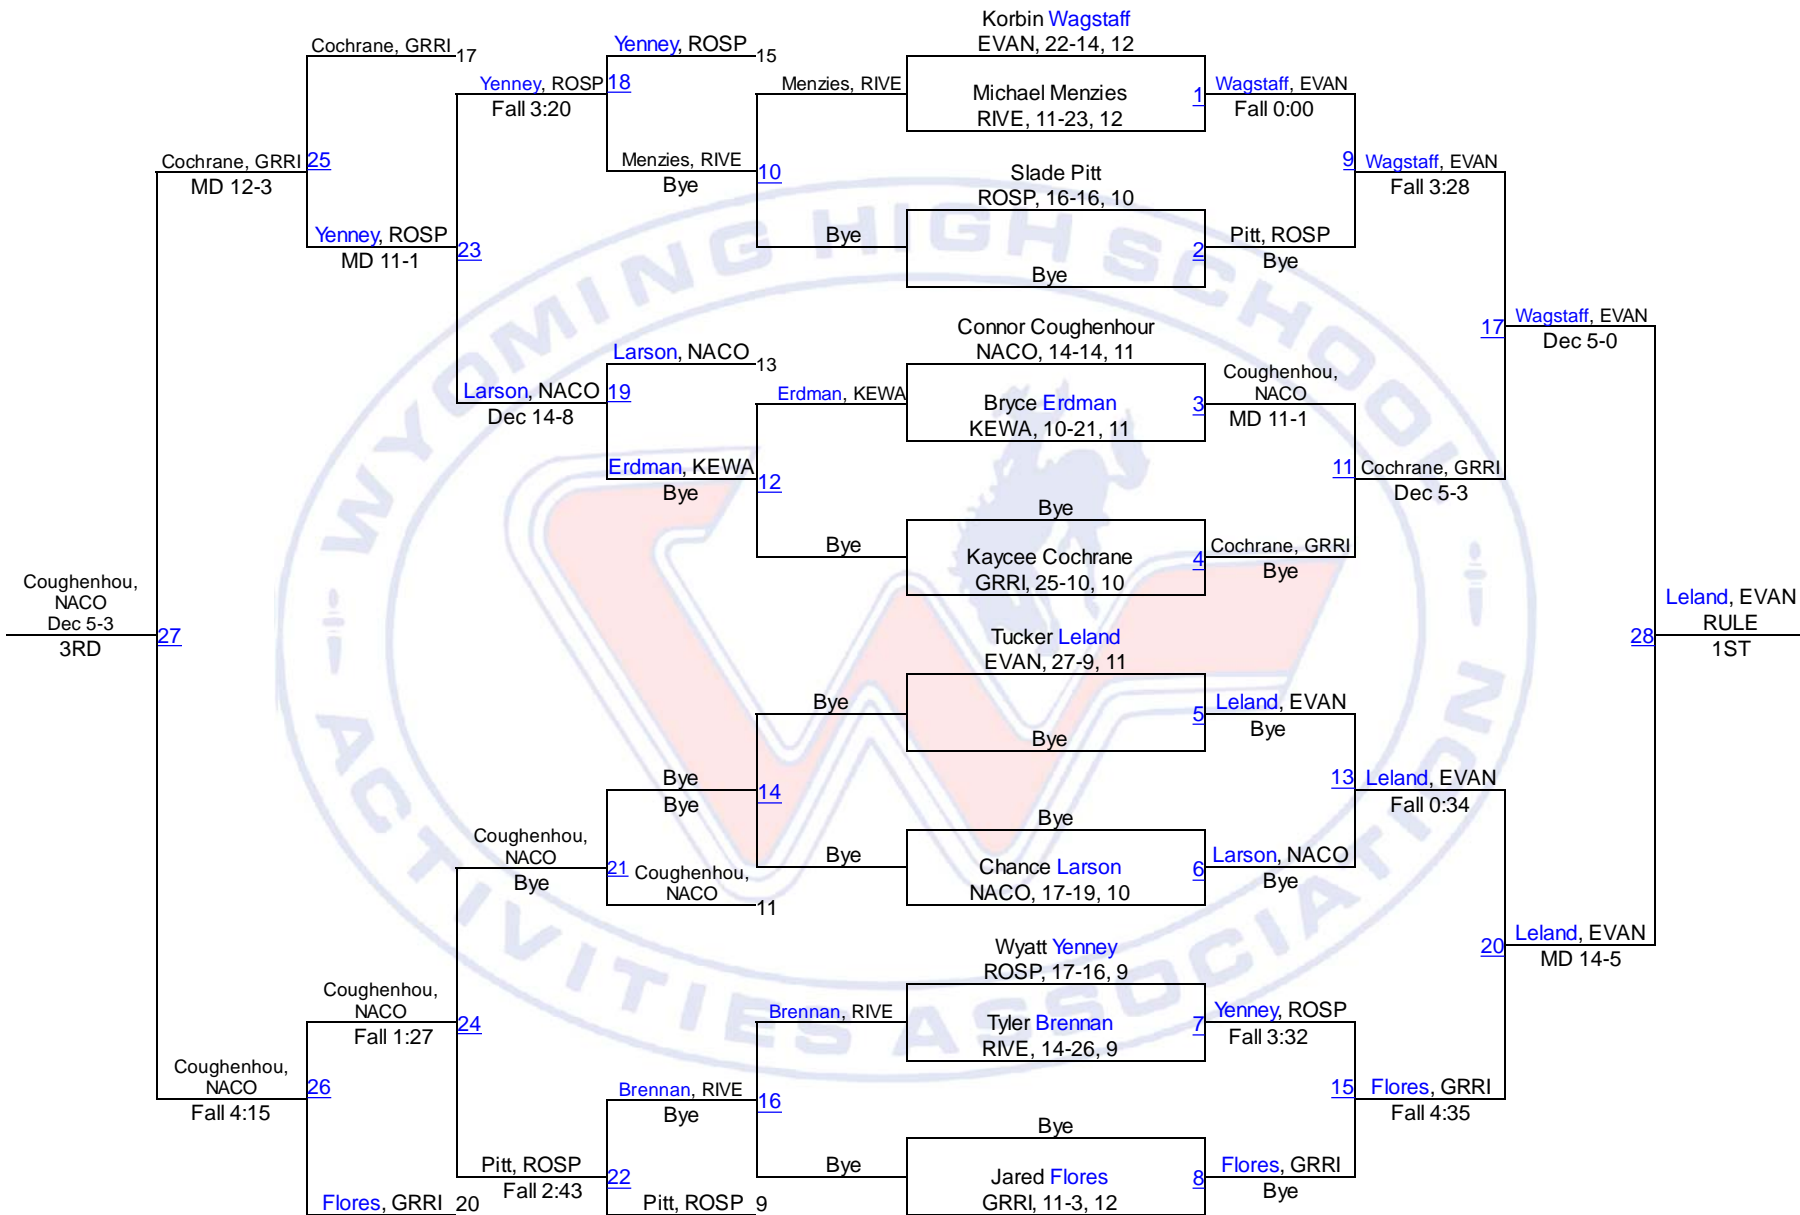

Team Scores

1. Green River	271.0
2. Natrona County	185.0
3. Evanston	174.0
4. Riverton	111.5
5. Rock Springs	100.0
6. Kelly Walsh	99.0

WHSAA 4A West Regional

113

WHSAA 4A West Regional

120

WHSAA 4A West Regional

126

WHSAA 4A West Regional

132

WHSAA 4A West Regional

138

WHSAA 4A West Regional

145

WHSAA 4A West Regional