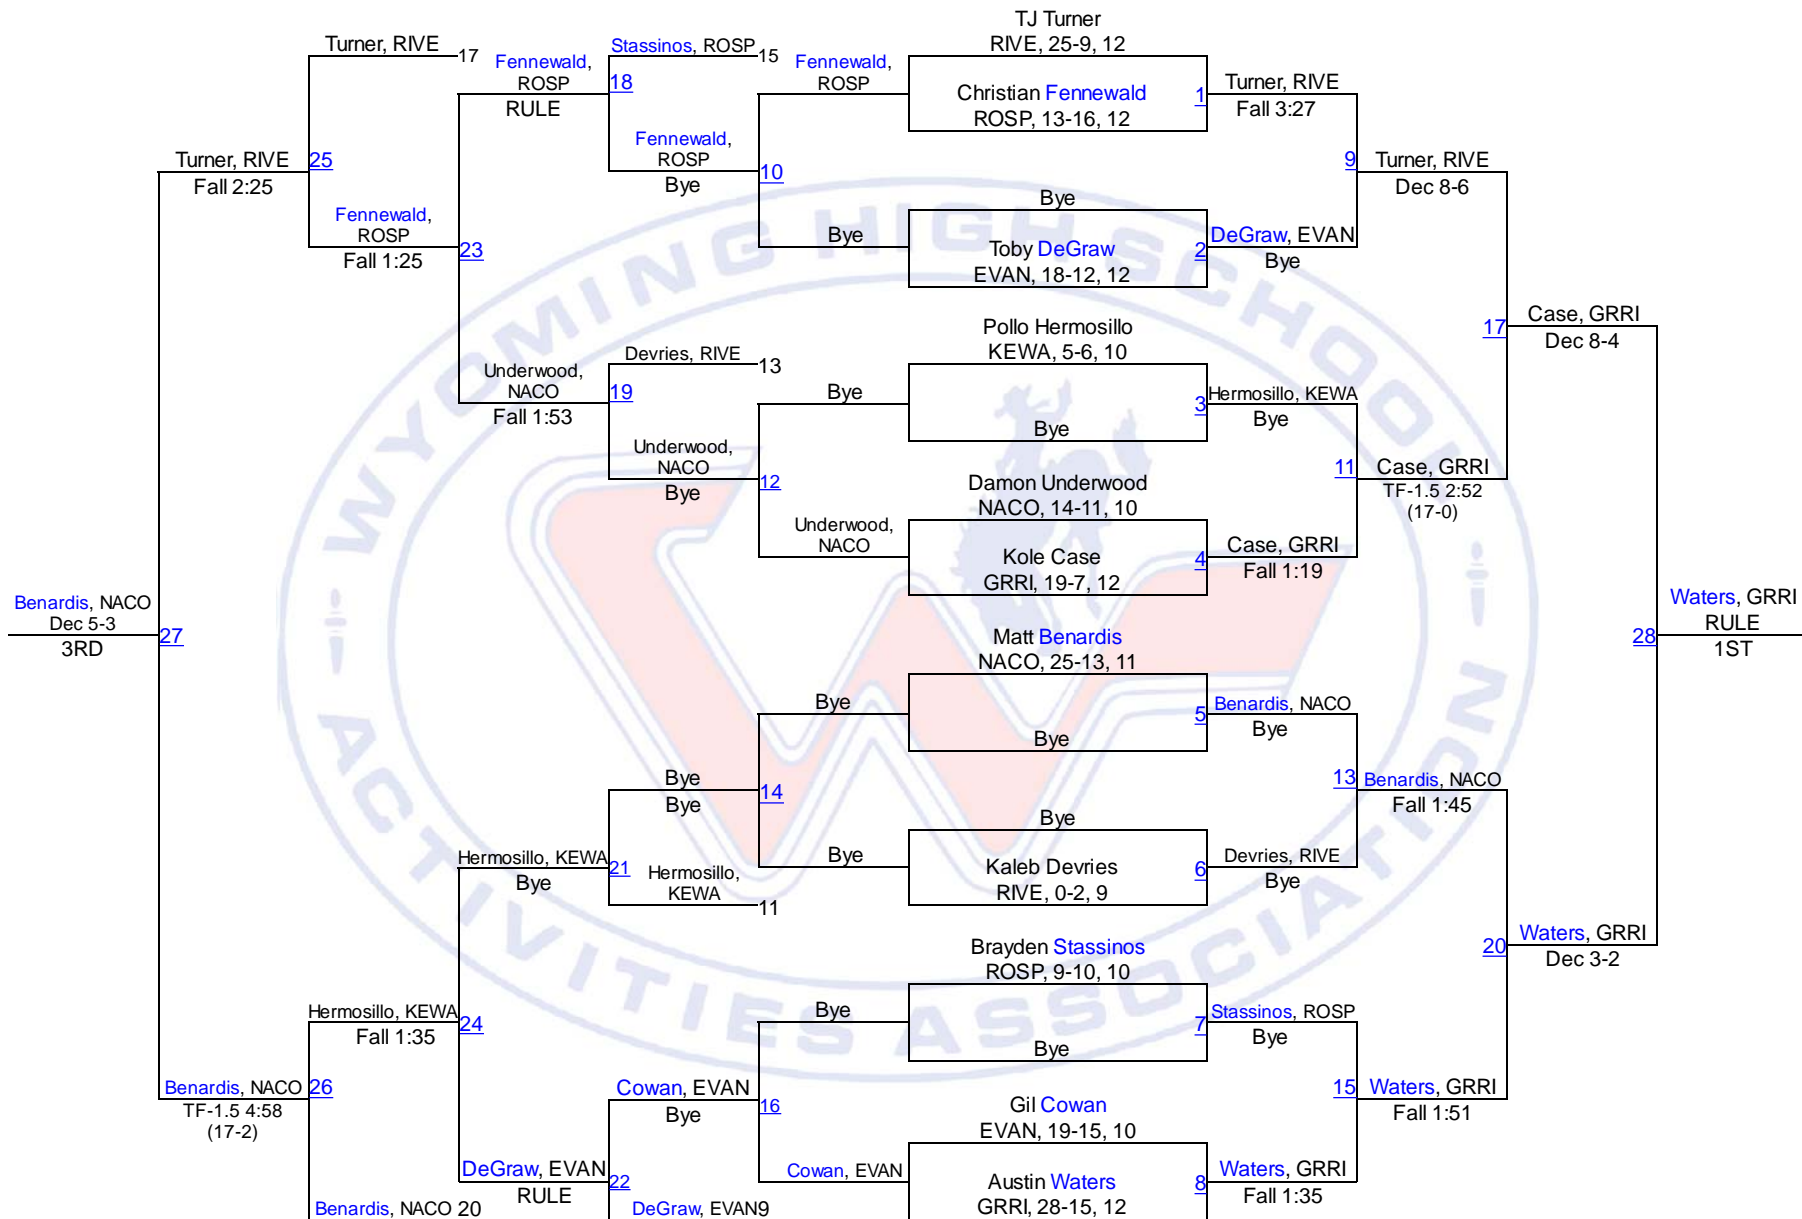

Team Scores

1. Green River	271.0
2. Natrona County	185.0
3. Evanston	174.0
4. Riverton	111.5
5. Rock Springs	100.0
6. Kelly Walsh	99.0

WHSAA 4A West Regional

113

WHSAA 4A West Regional

120

WHSAA 4A West Regional

126

WHSAA 4A West Regional

132

WHSAA 4A West Regional

138

WHSAA 4A West Regional

145

WHSAA 4A West Regional

152

WHSAA 4A West Regional

160

WHSAA 4A West Regional

170

WHSAA 4A West Regional

182

WHSAA 4A West Regional