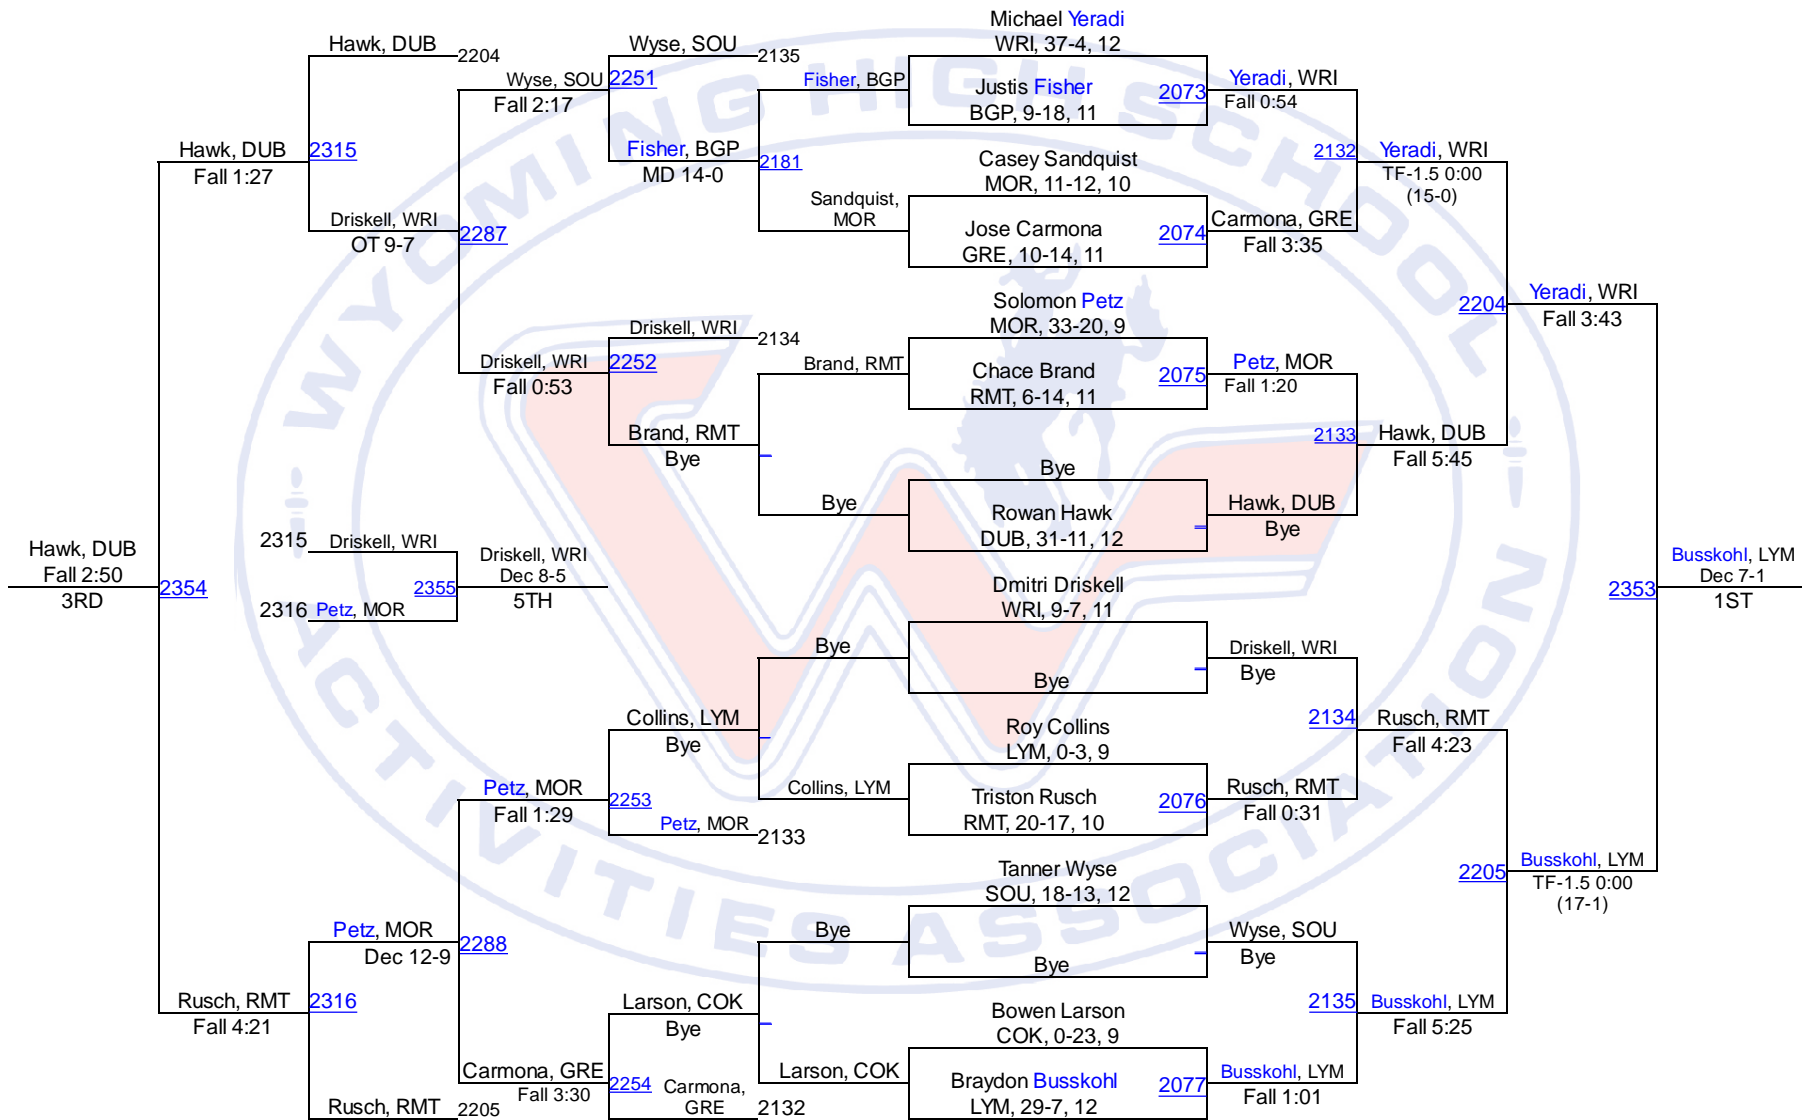

2015 WHSAA State Championships

2A-182