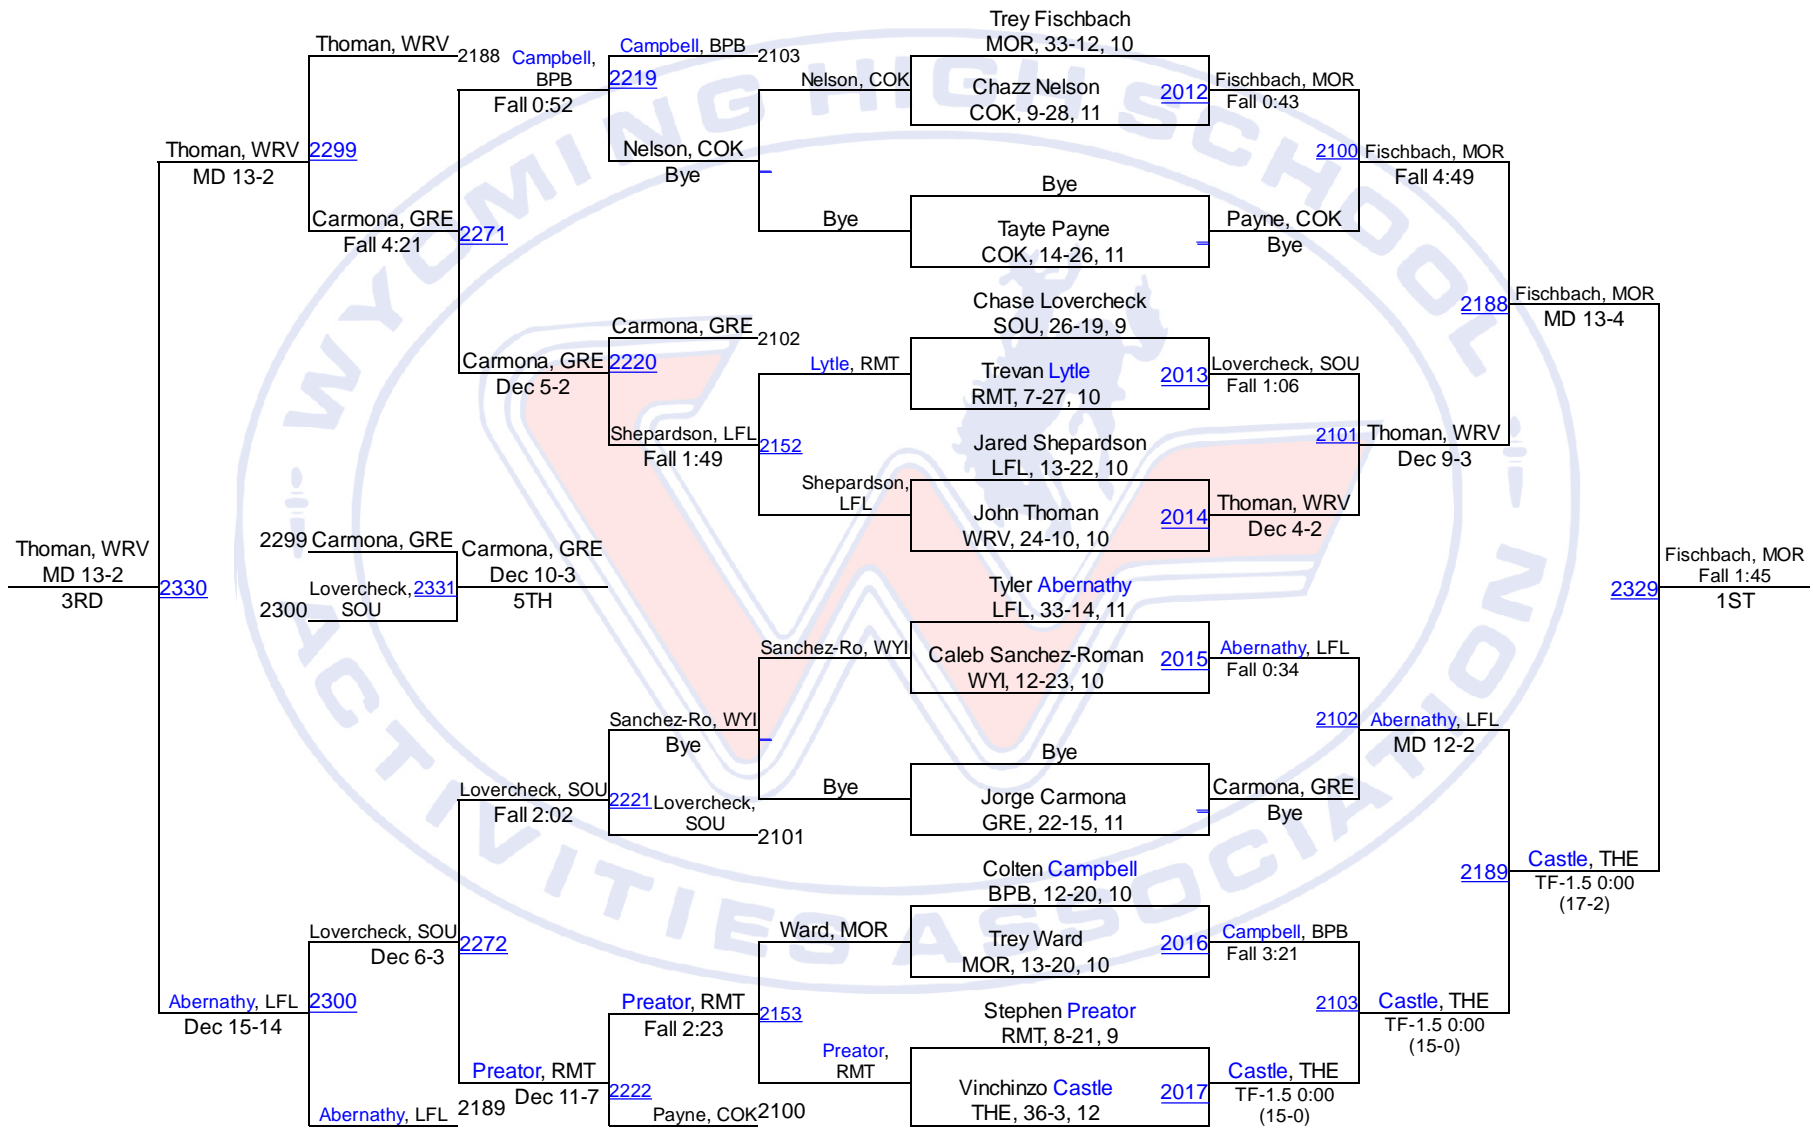

2015 WHSAA State Championships

2A-120