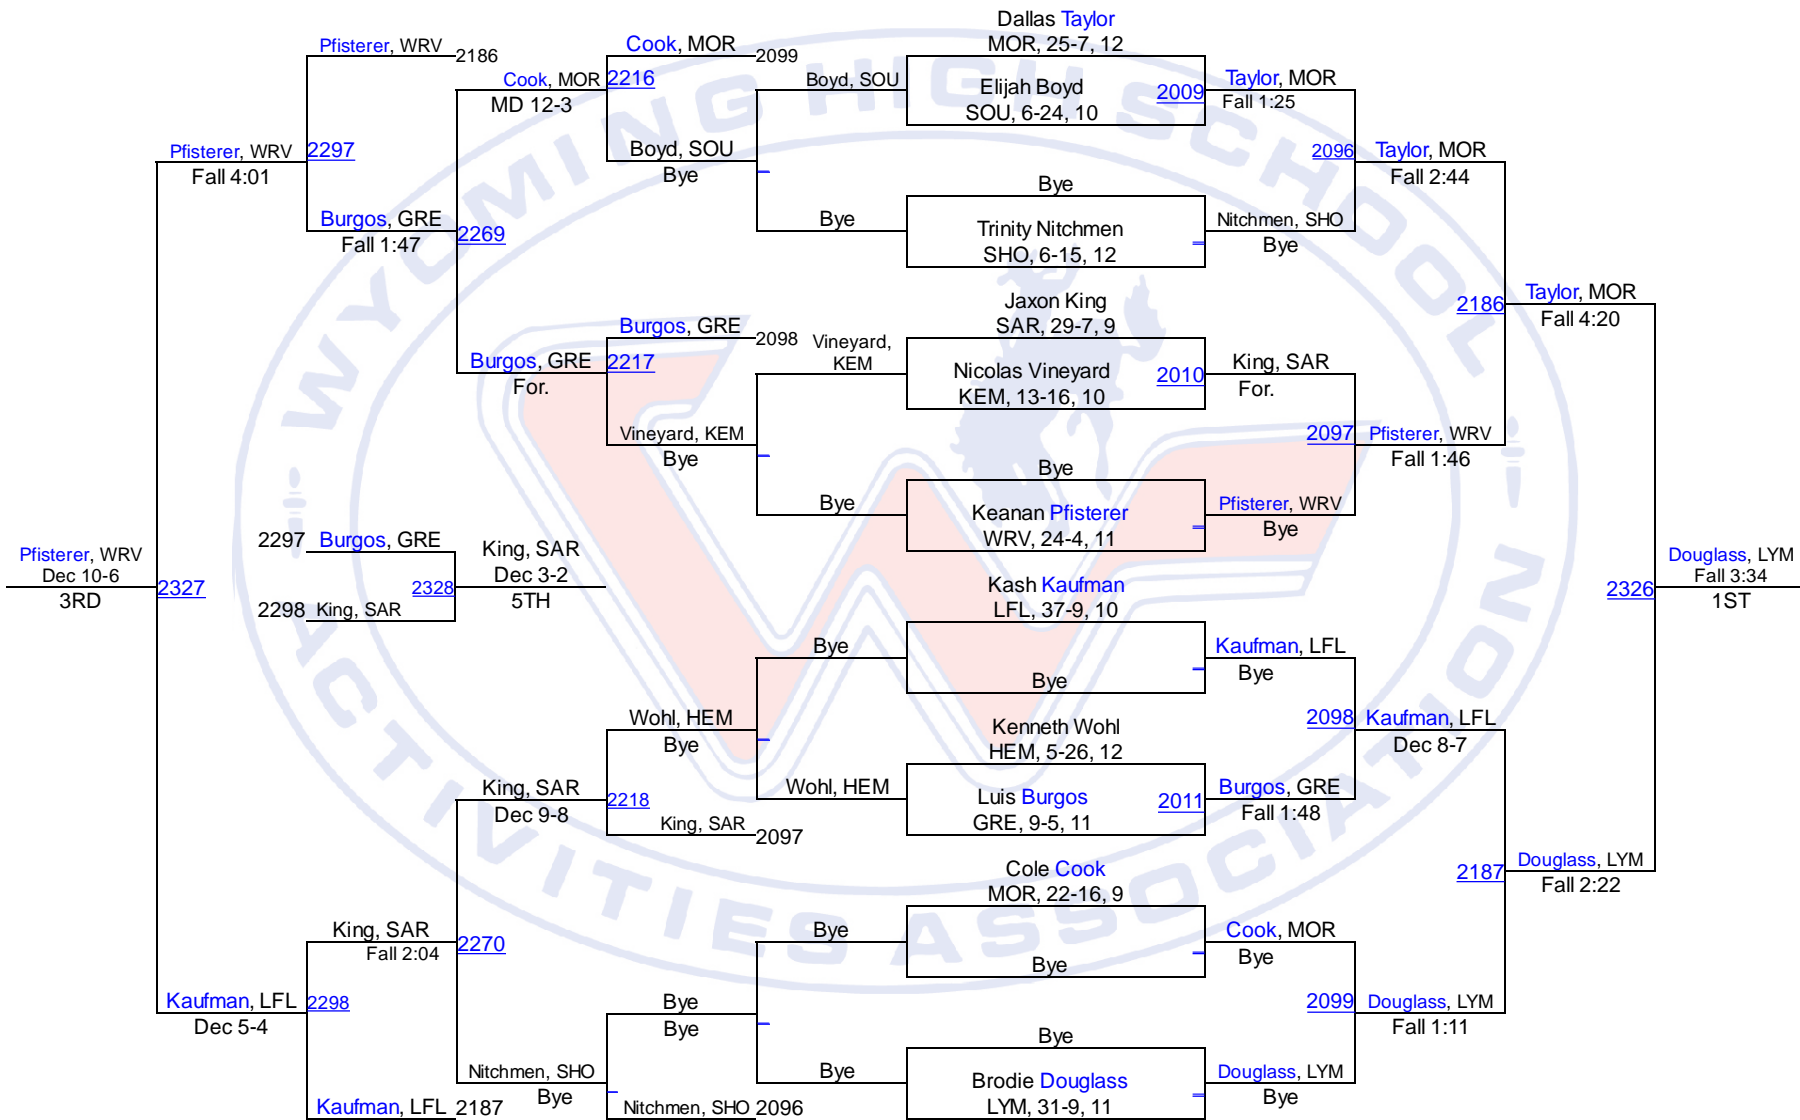

2015 WHSAA State Championships

2A-113