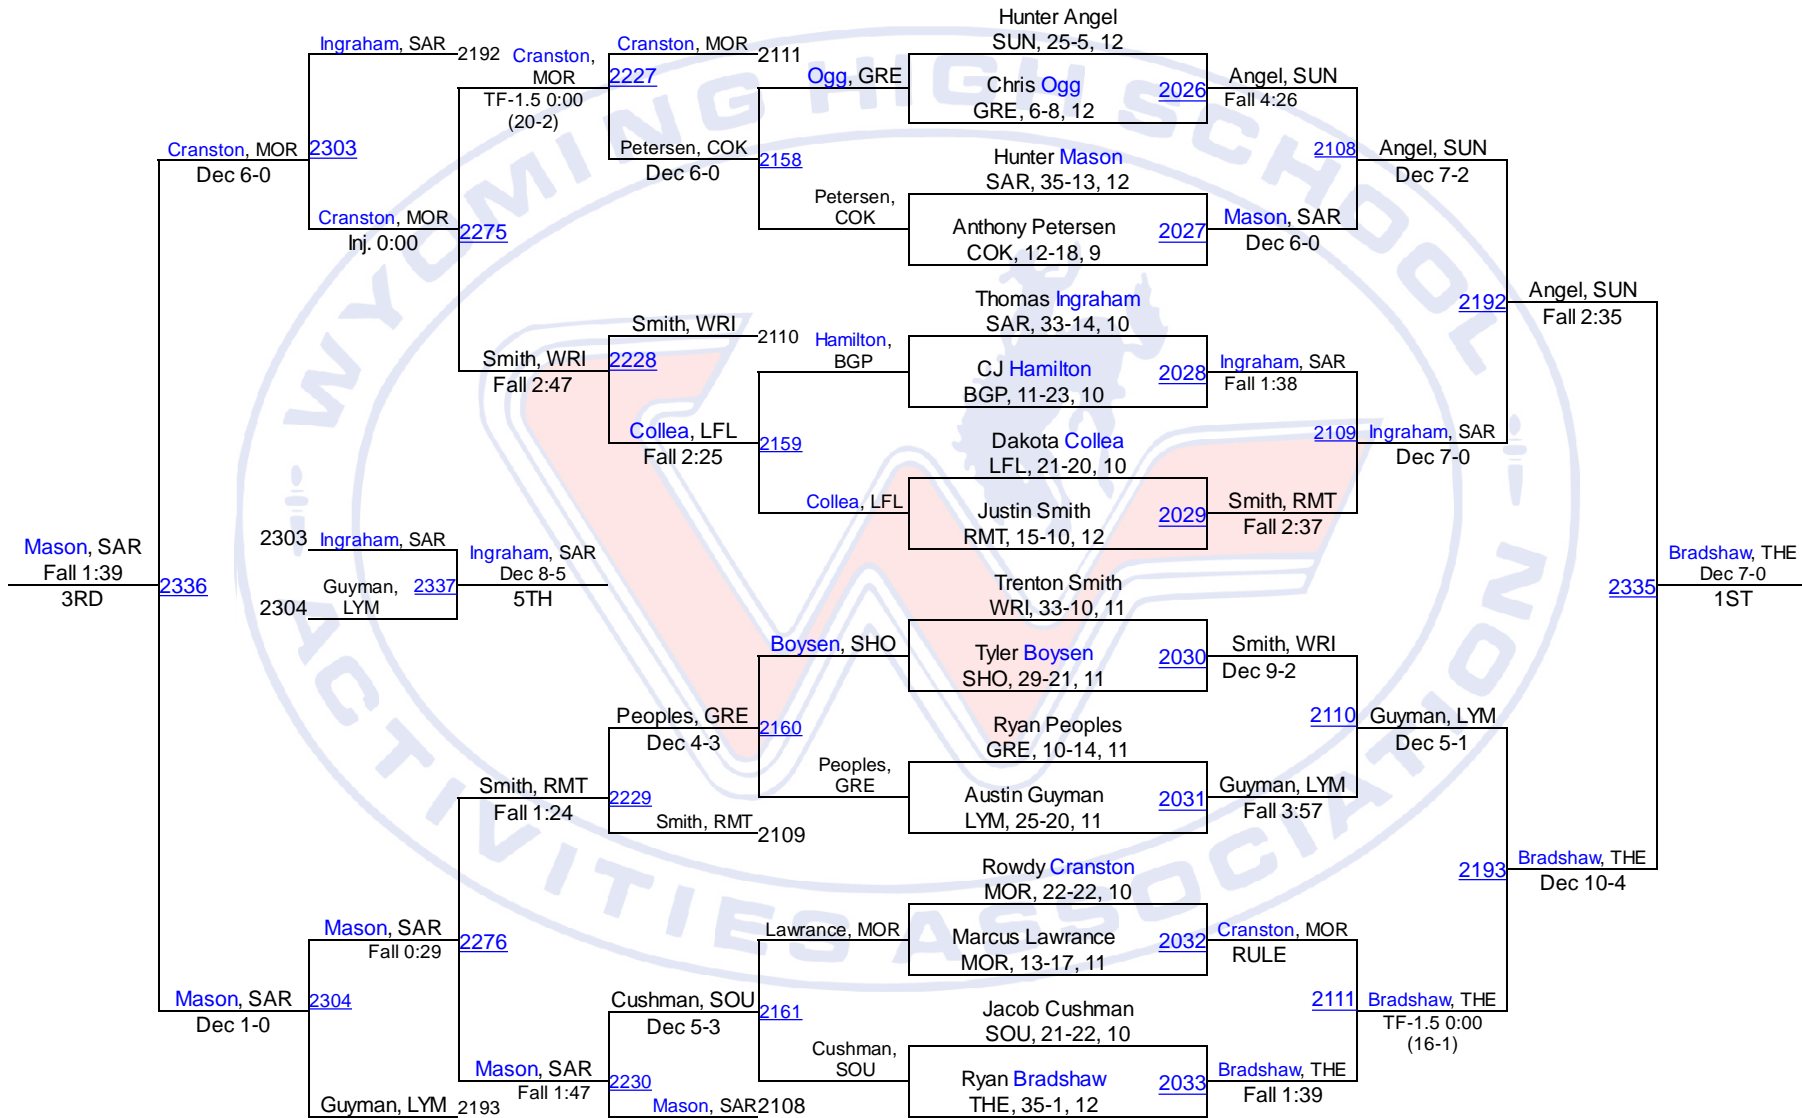

2015 WHSAA State Championships

2A-132