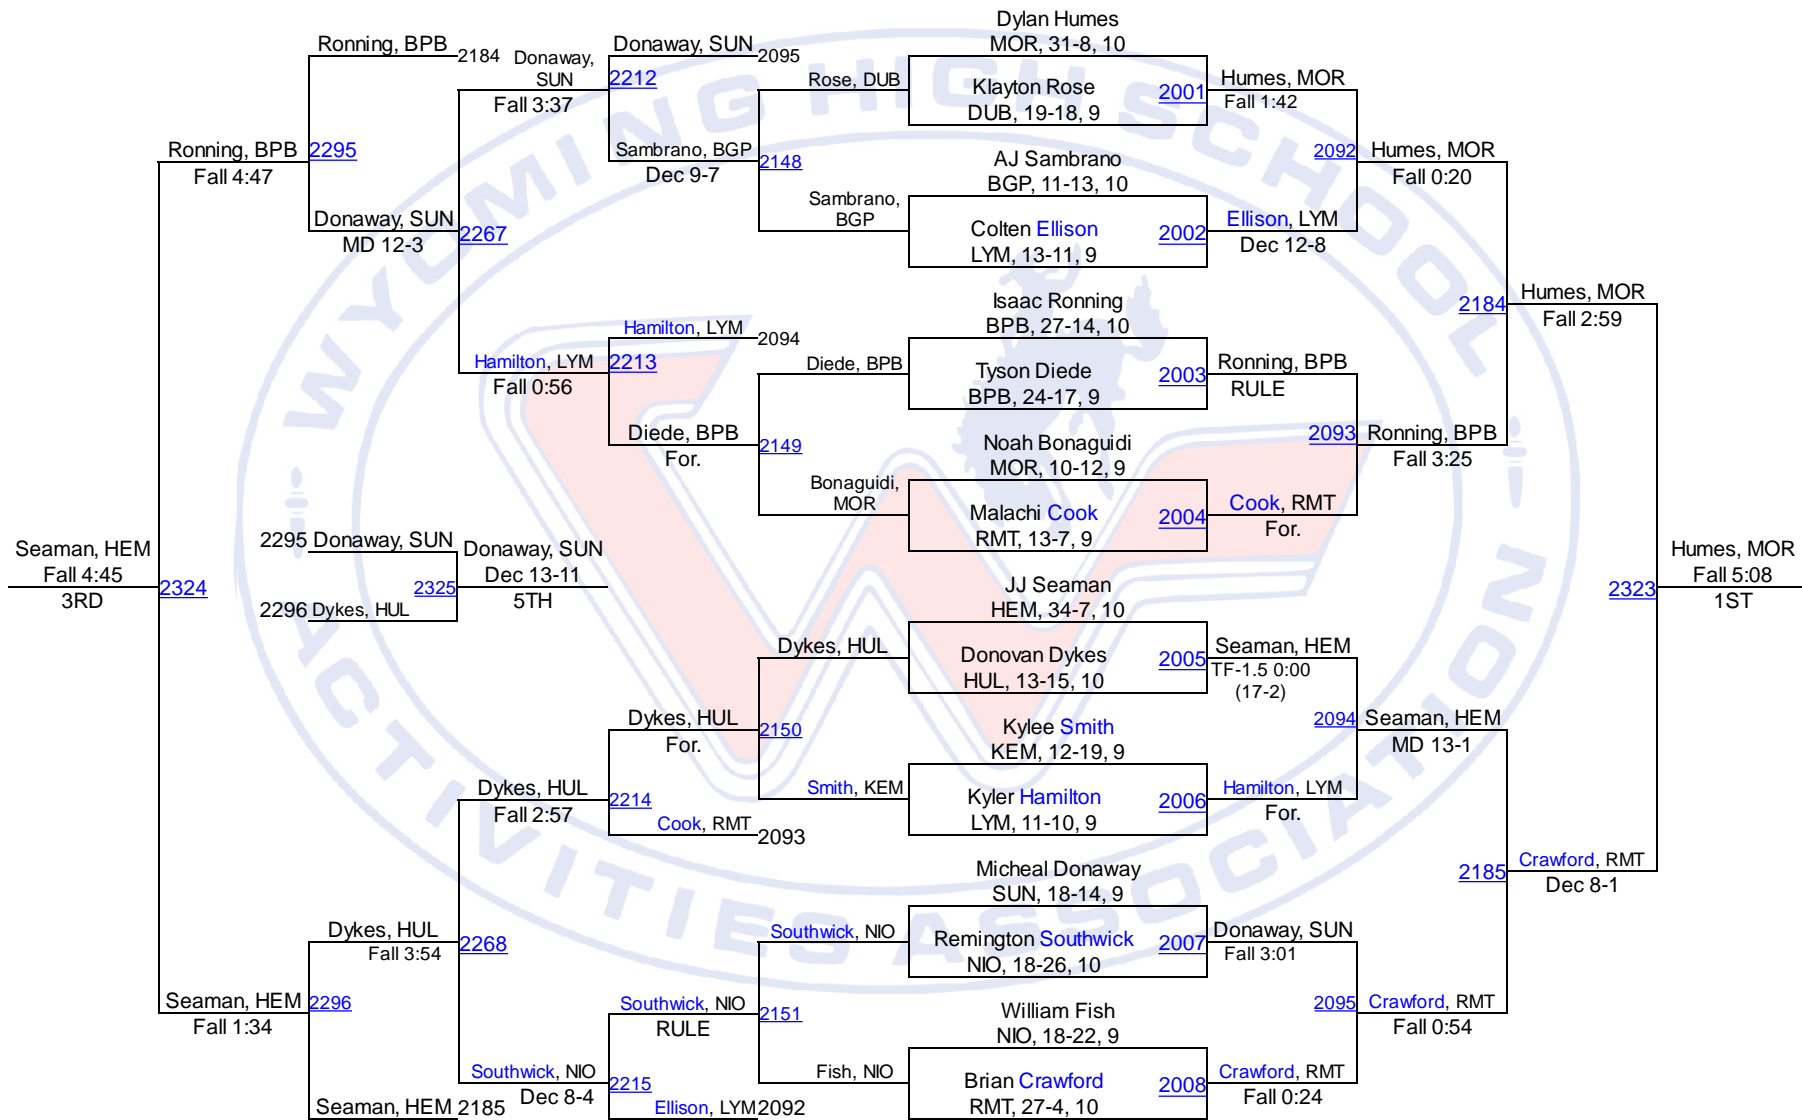

Team Scores

2A

1.	Moorcroft	276.0
2.	Cokeville	163.5
3.	Lyman	154.5
4.	Rocky Mountain	118.0
5.	Greybull/Riverside	102.5
6.	Shoshoni	97.0
7.	Thermopolis	96.0
8.	Burns/Pine Bluffs	88.5
9.	Saratoga	81.0
10.	Southeast	61.0
11.	Sundance	58.0
12.	Wind River	54.0
13.	Wright	51.5
14.	Lingle-Ft. Laramie	51.0
15.	Niobrara County	42.0
16.	Hulett	41.0
17.	Kemmerer	39.0
18.	Dubois	32.0
19.	Big Piney	25.0
20.	H. E. M.	24.5
21.	Wyoming Indian	0.0

2015 WHSAA State Championships

2A-106