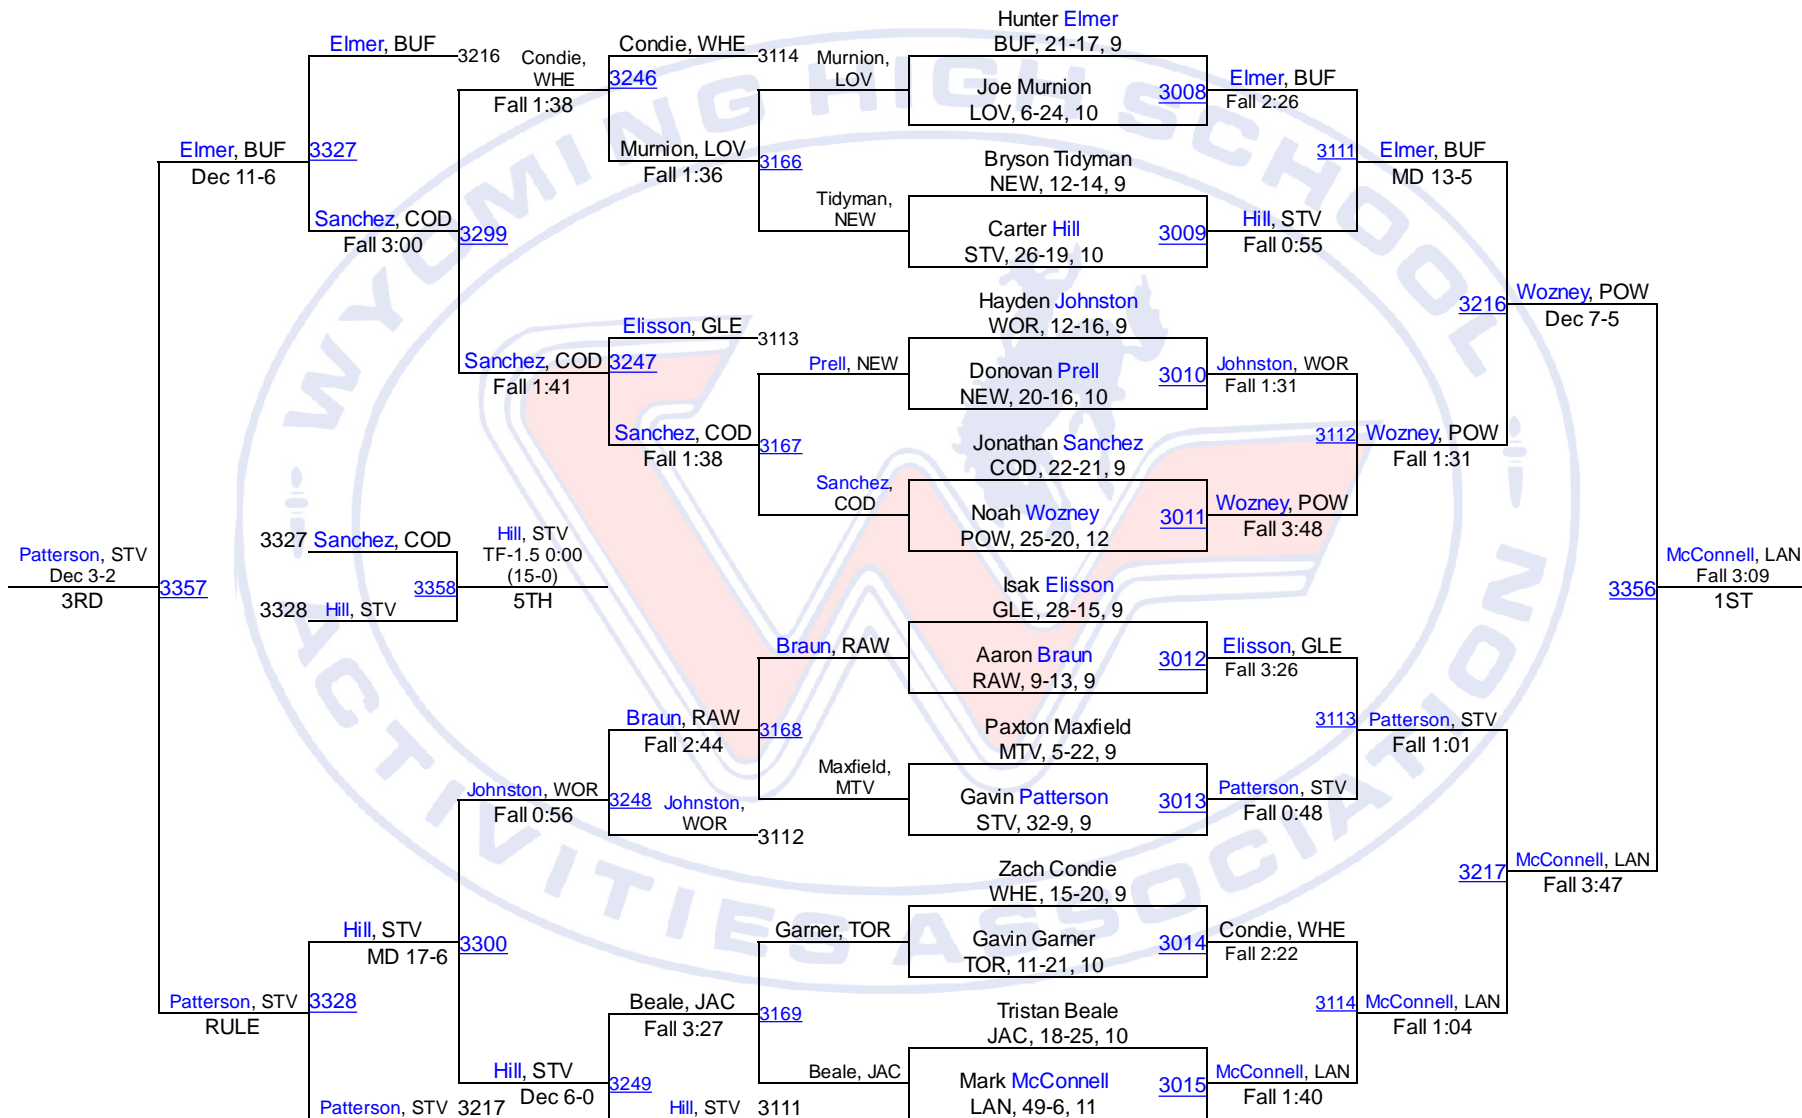

2015 WHSAA State Championships

3A-113