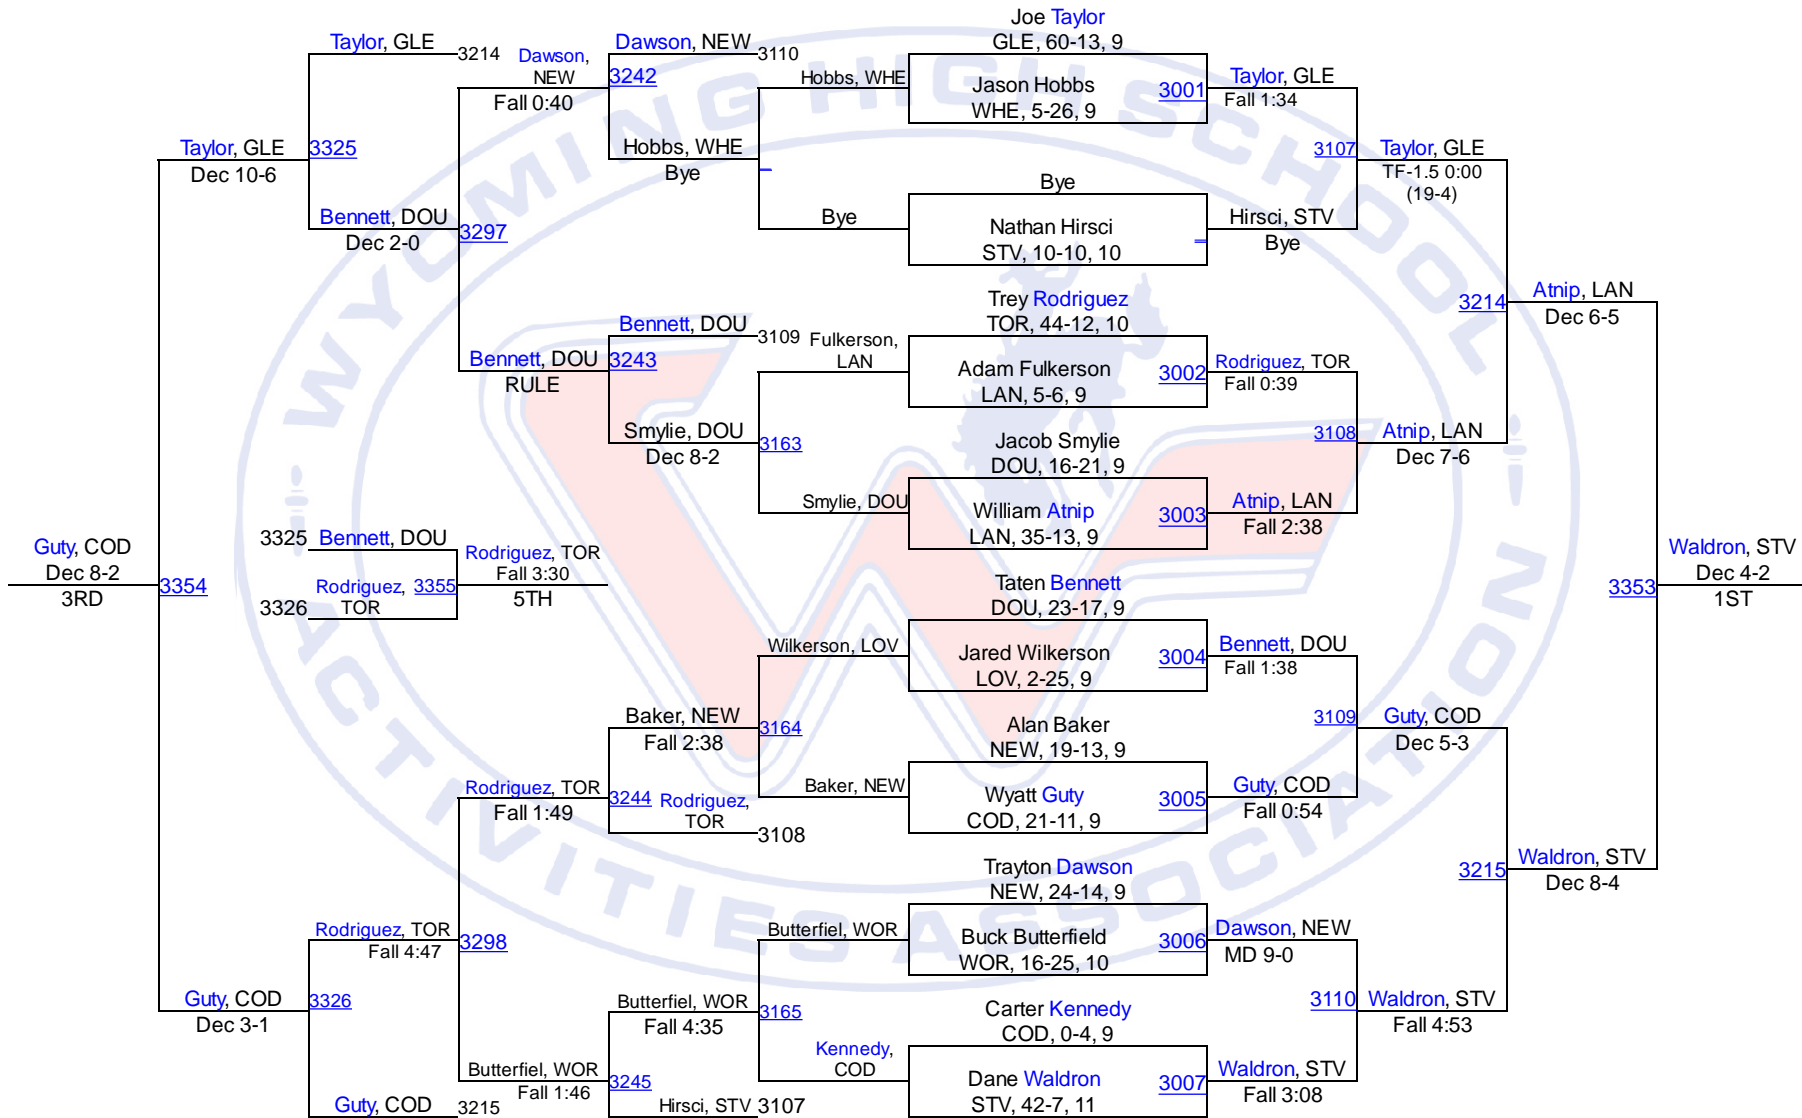

Team Scores

3A

1.	Powell	227.0
2.	Douglas	202.5
2.	Star Valley	202.5
4.	Cody	170.0
5.	Worland	145.5
6.	Lander	129.0
7.	Torrington	127.5
8.	Lovell	112.0
9.	Buffalo	81.0
10.	Wheatland	69.0
11.	Glenrock	68.5
12.	Jackson	58.0
13.	Mountain View	49.0
14.	Newcastle/Upton	40.0
15.	Rawlins	31.5
16.	Pinedale	10.0

2015 WHSAA State Championships

3A-106