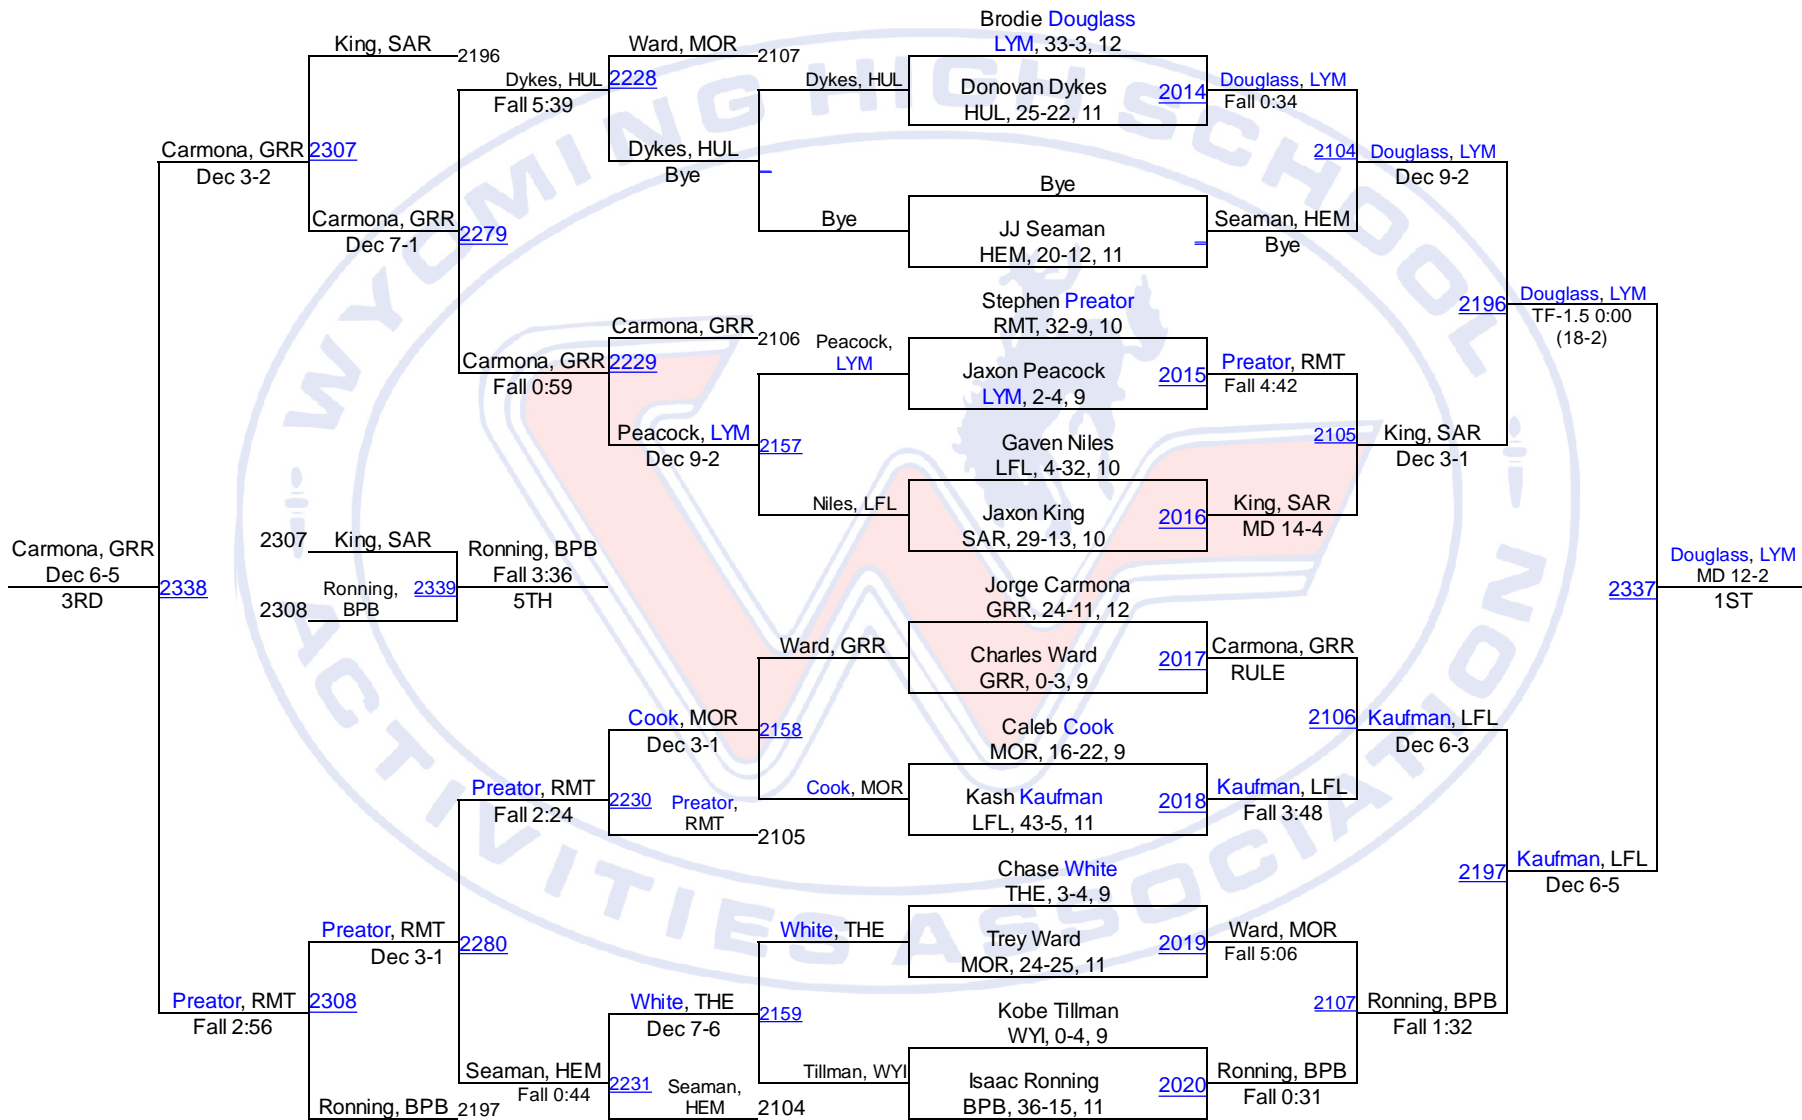

2016 WHSAA State Championships

2A-120