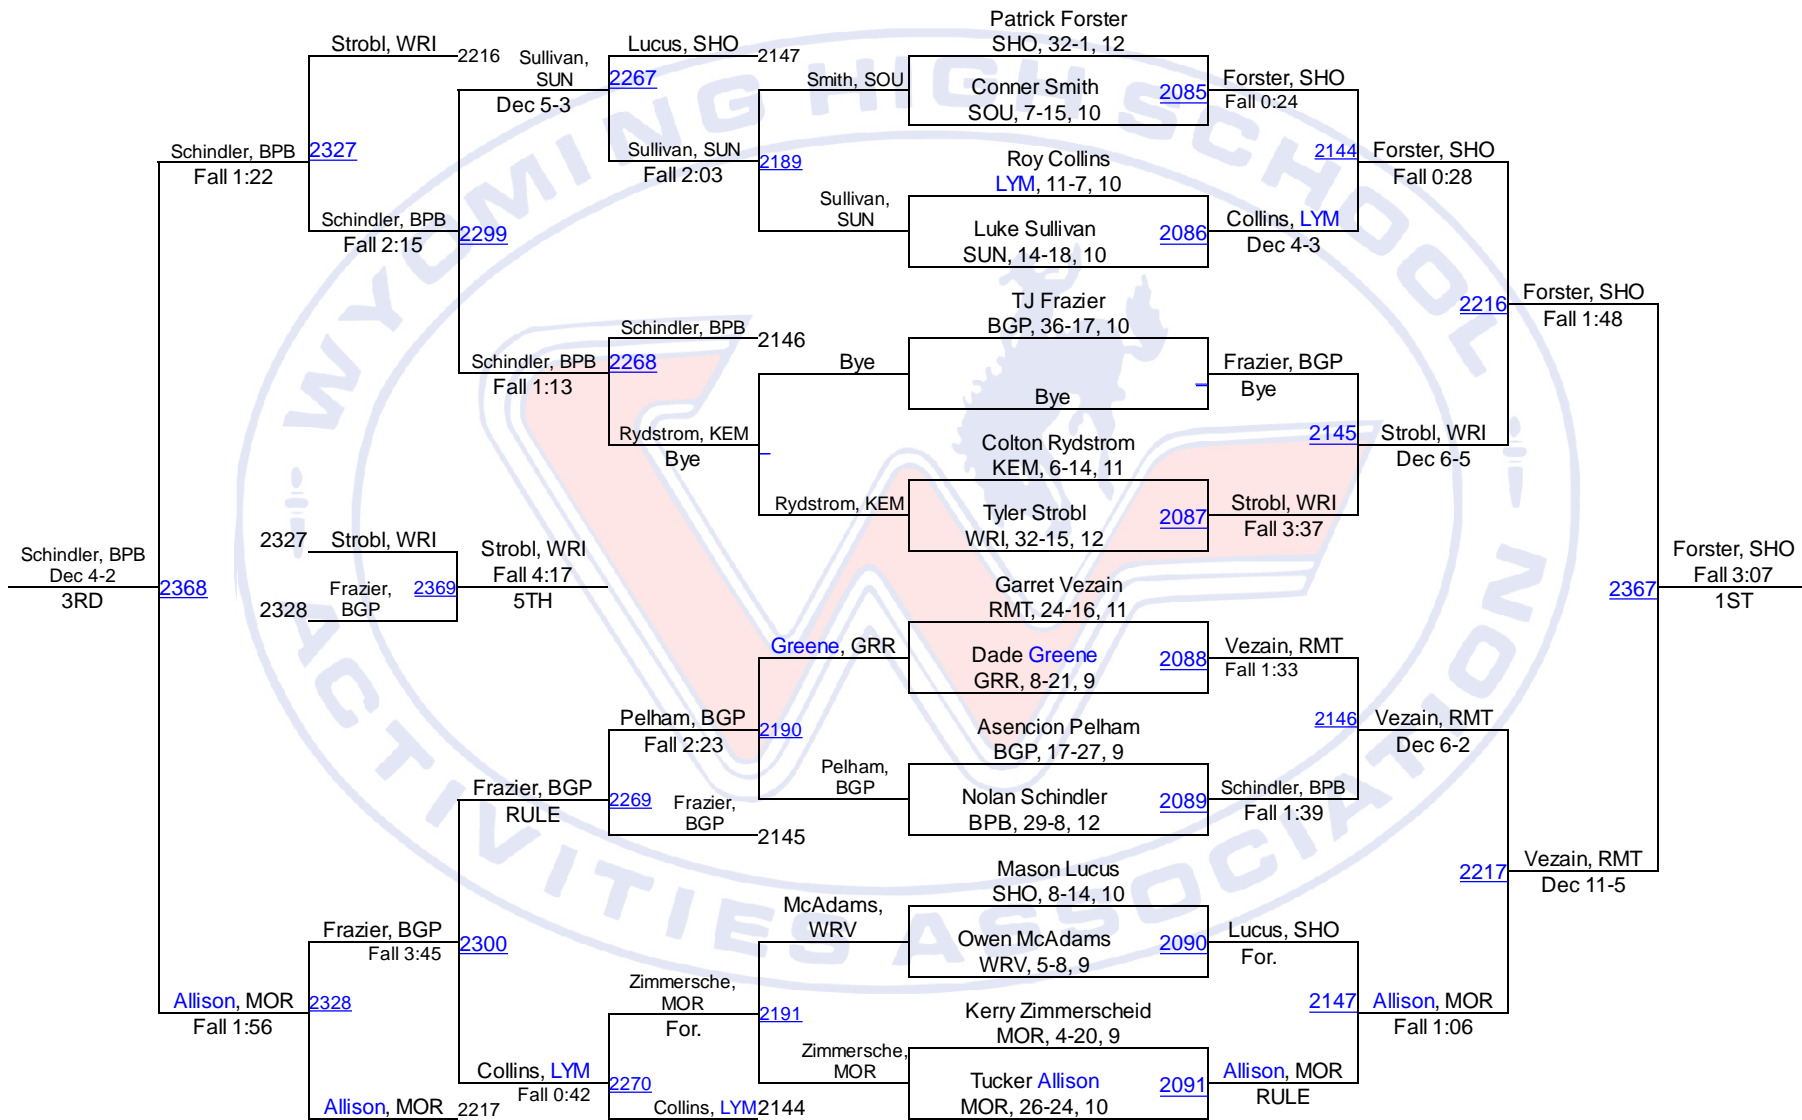

2016 WHSAA State Championships

2A-220