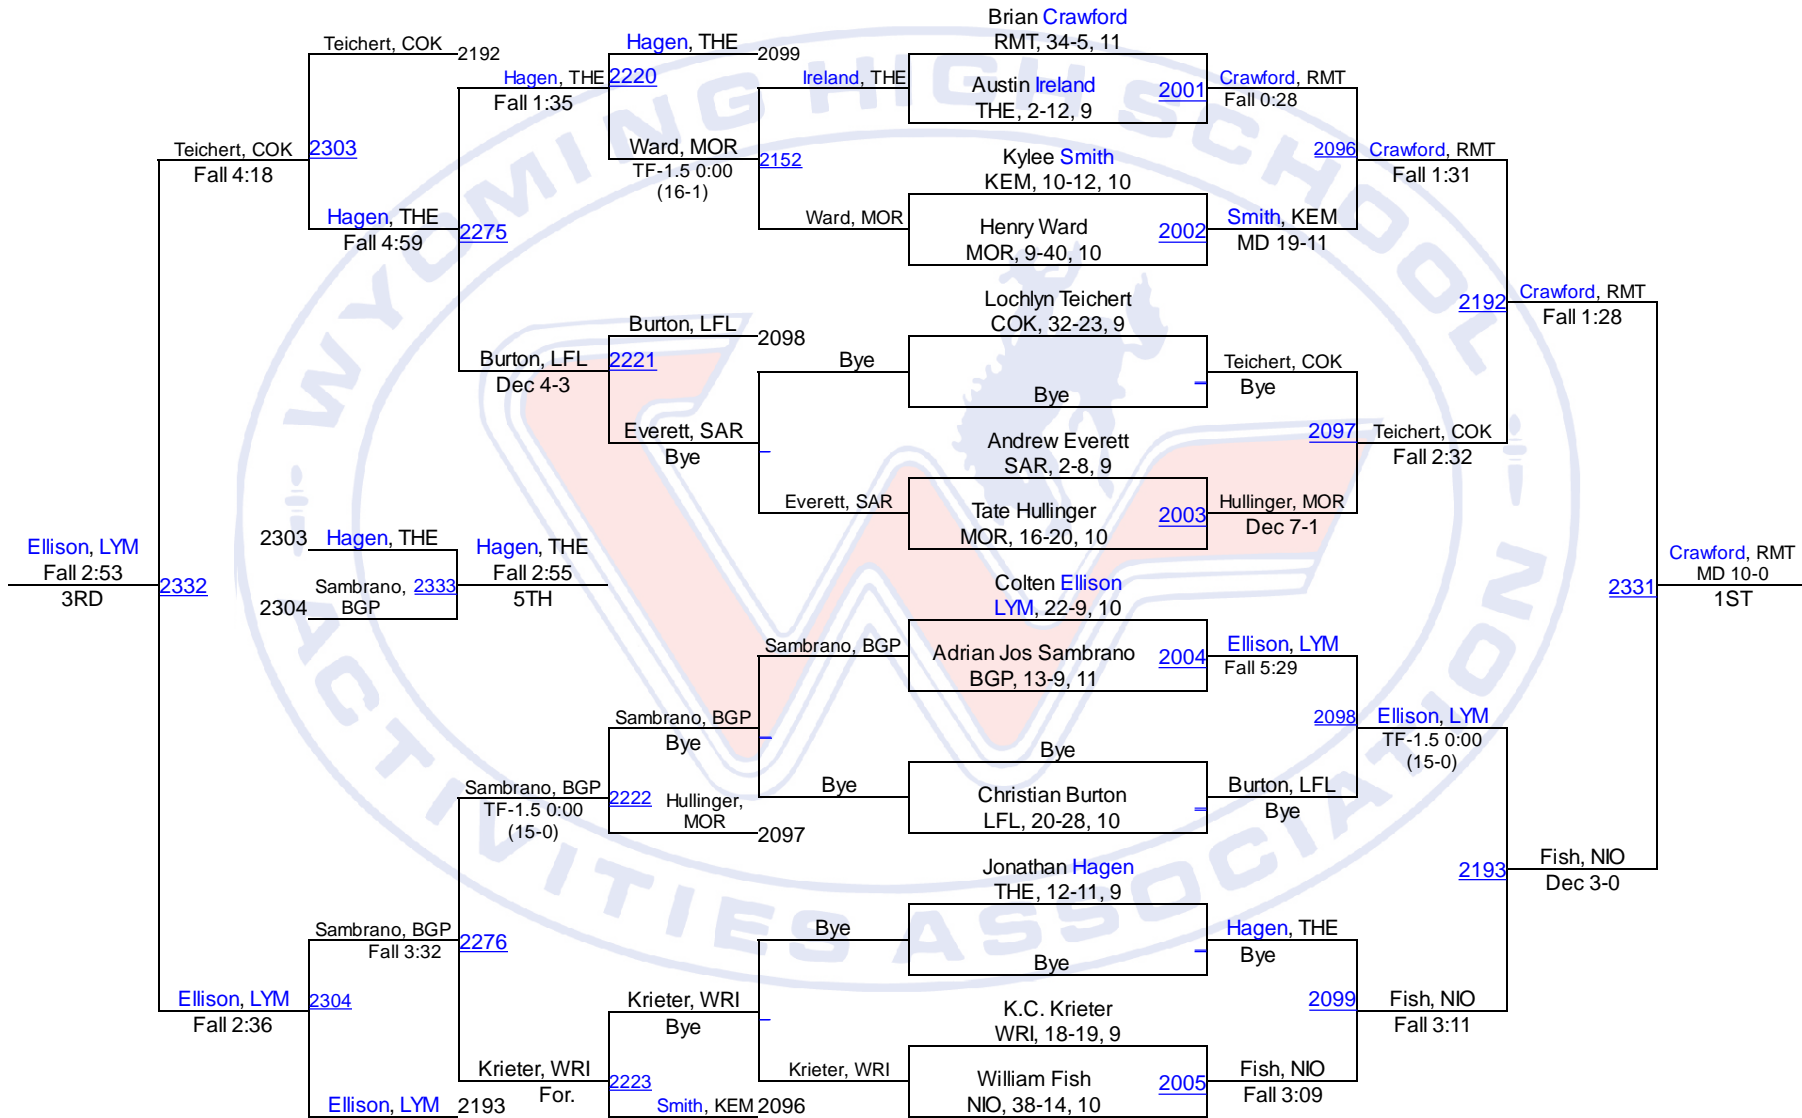

Team Scores

2A

1.	Moorcroft	221.5
2.	Rocky Mountain	159.5
3.	Cokeville	153.0
4.	Greybull/Riverside	131.0
4.	Lyman	131.0
6.	Burns/Pine Bluffs	108.5
7.	Kemmerer	100.0
8.	Saratoga	91.5
9.	Big Piney	82.0
10.	Shoshoni	81.0
11.	Thermopolis	71.0
12.	Lingle-Ft. Laramie	70.0
13.	Sundance	59.0
14.	Wright	55.0
15.	Southeast	41.0
16.	Dubois	33.0
17.	Niobrara County	31.0
18.	Hulett	27.5
19.	Wind River	11.0
20.	H.E.M.	6.0
21.	Wyoming Indian	3.0

2016 WHSAA State Championships

2A-106