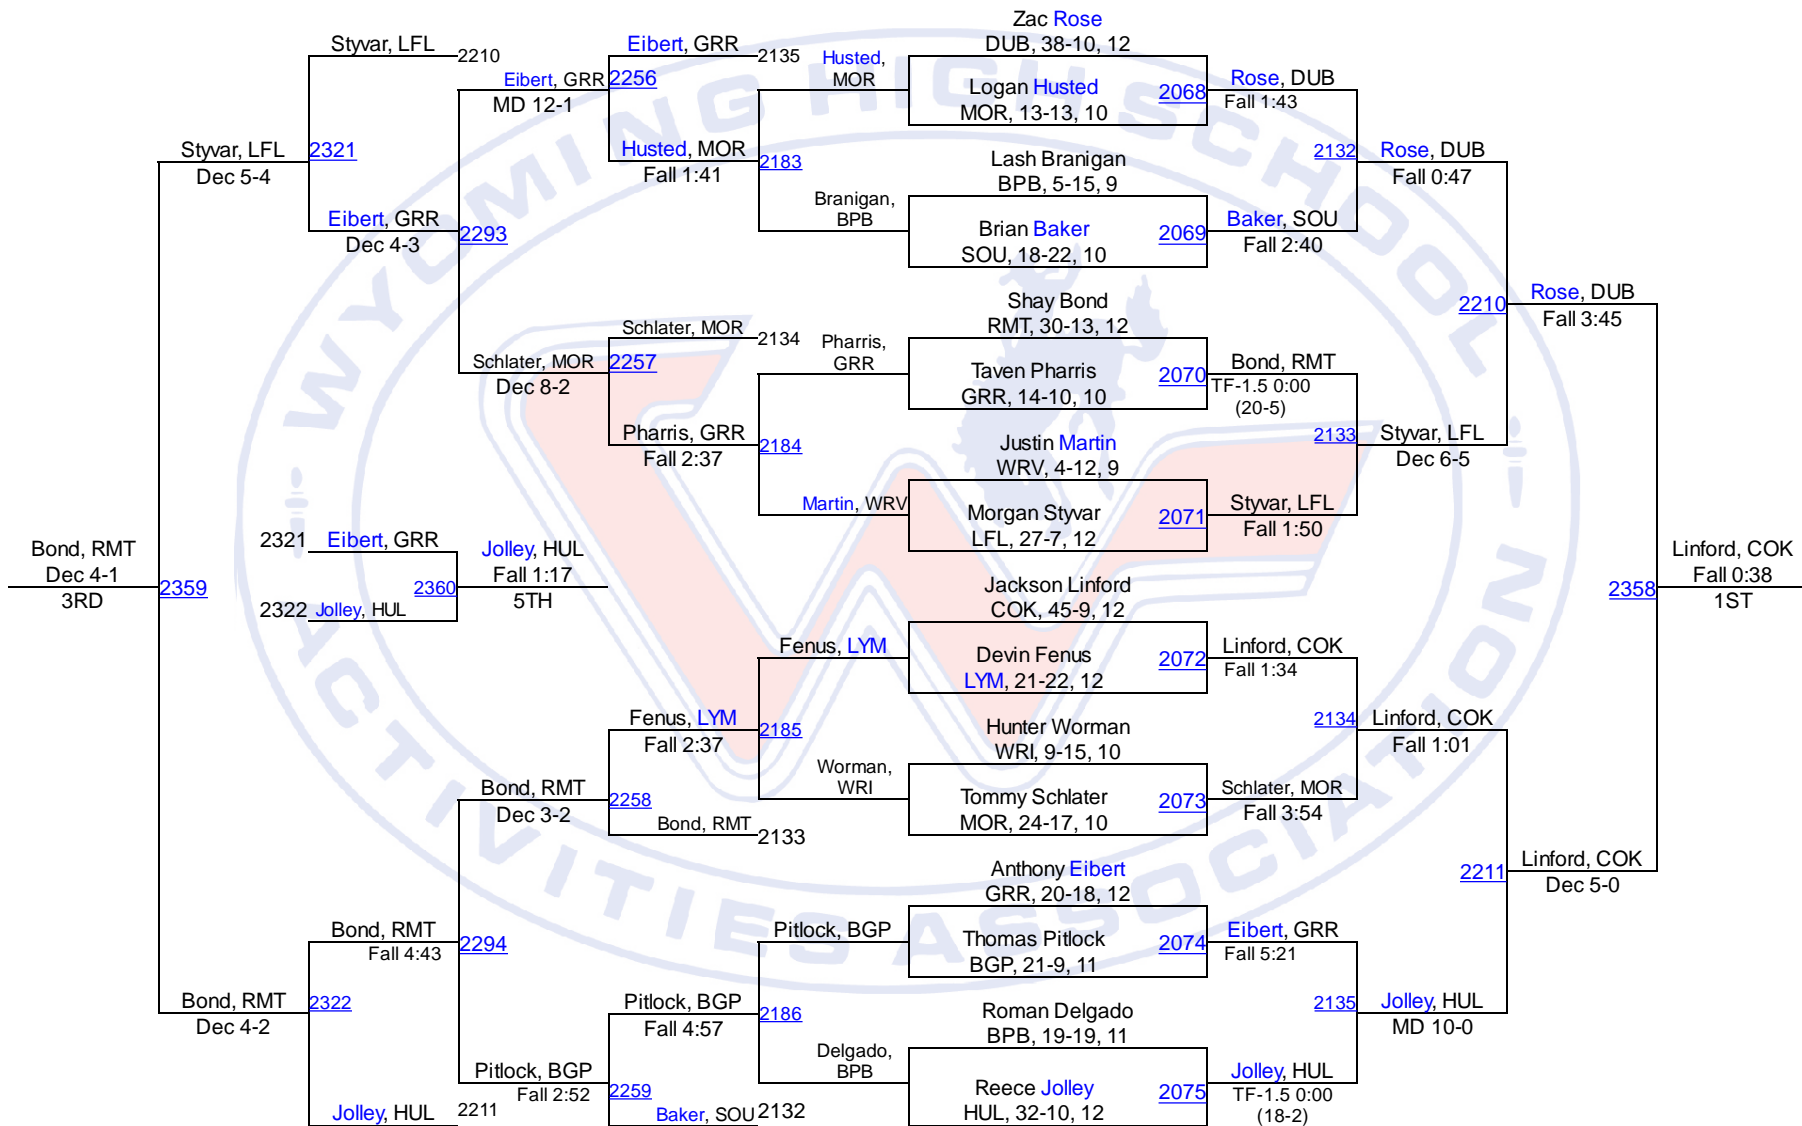

2016 WHSAA State Championships

2A-170