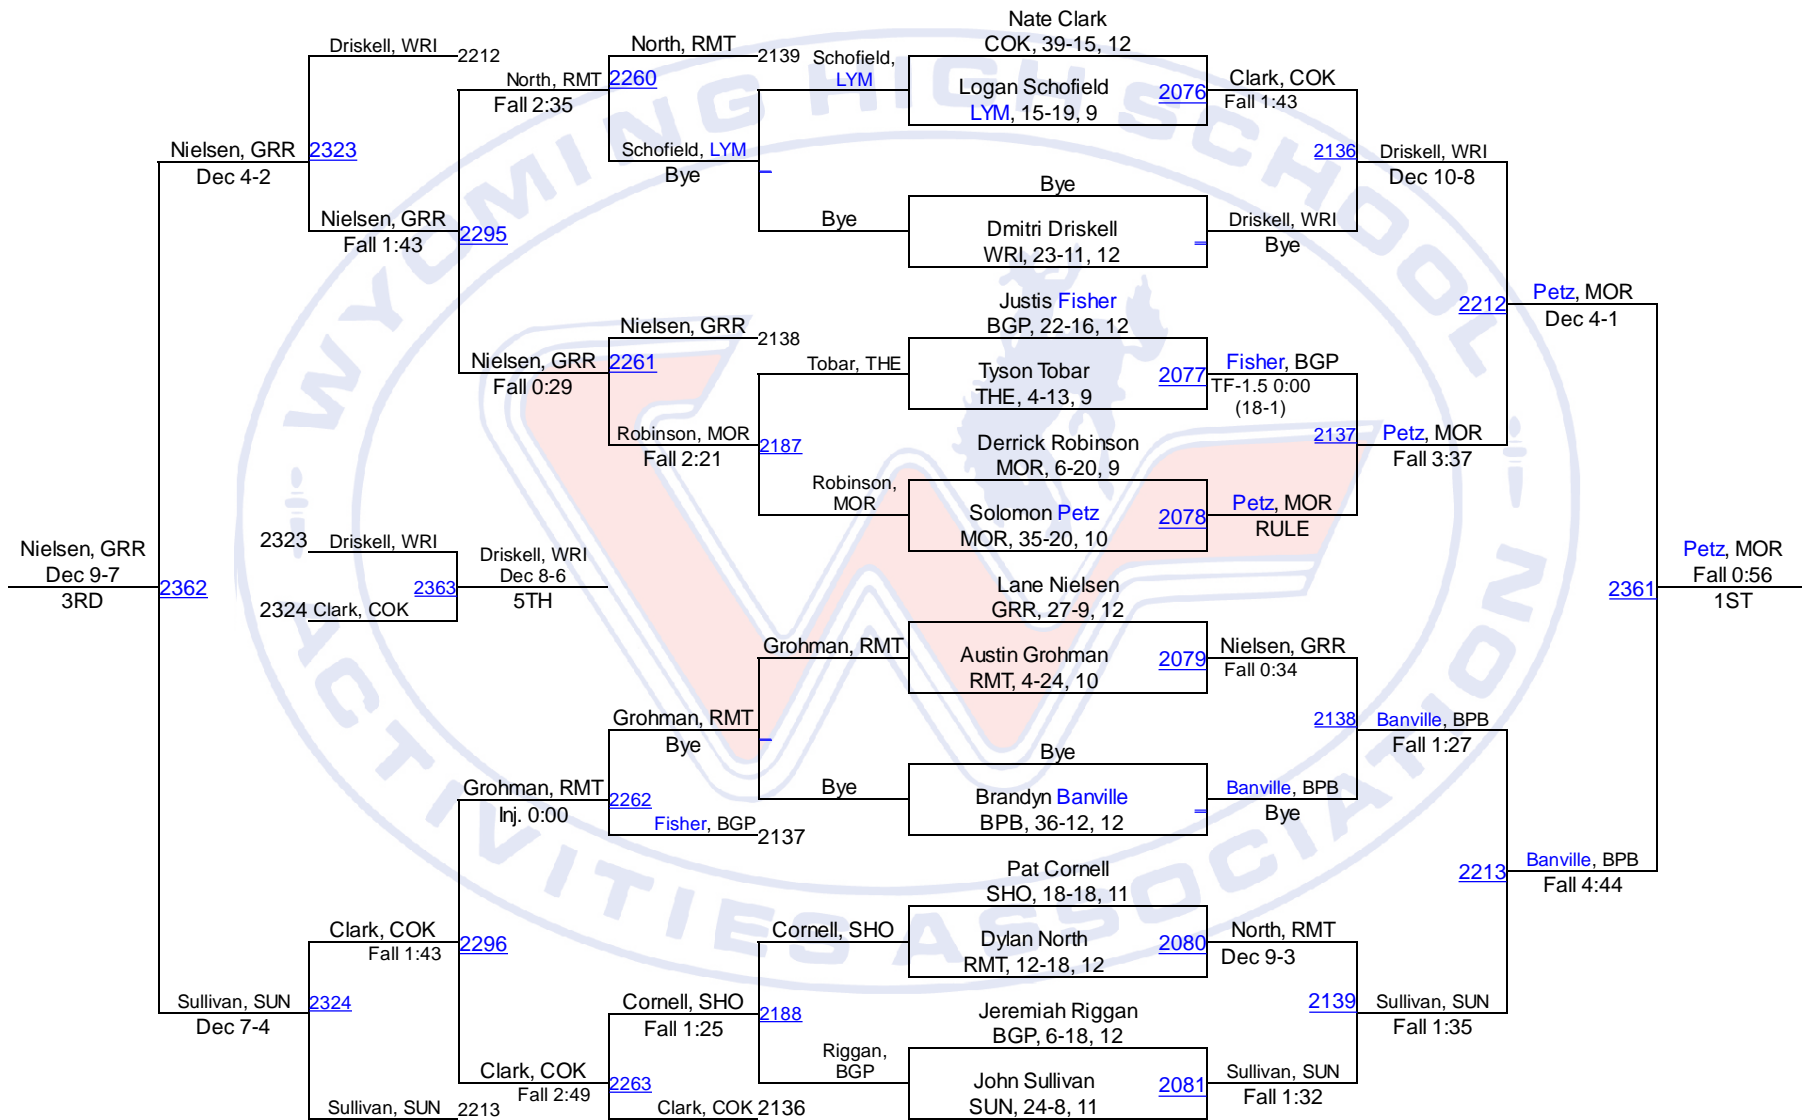

2016 WHSAA State Championships

2A-182