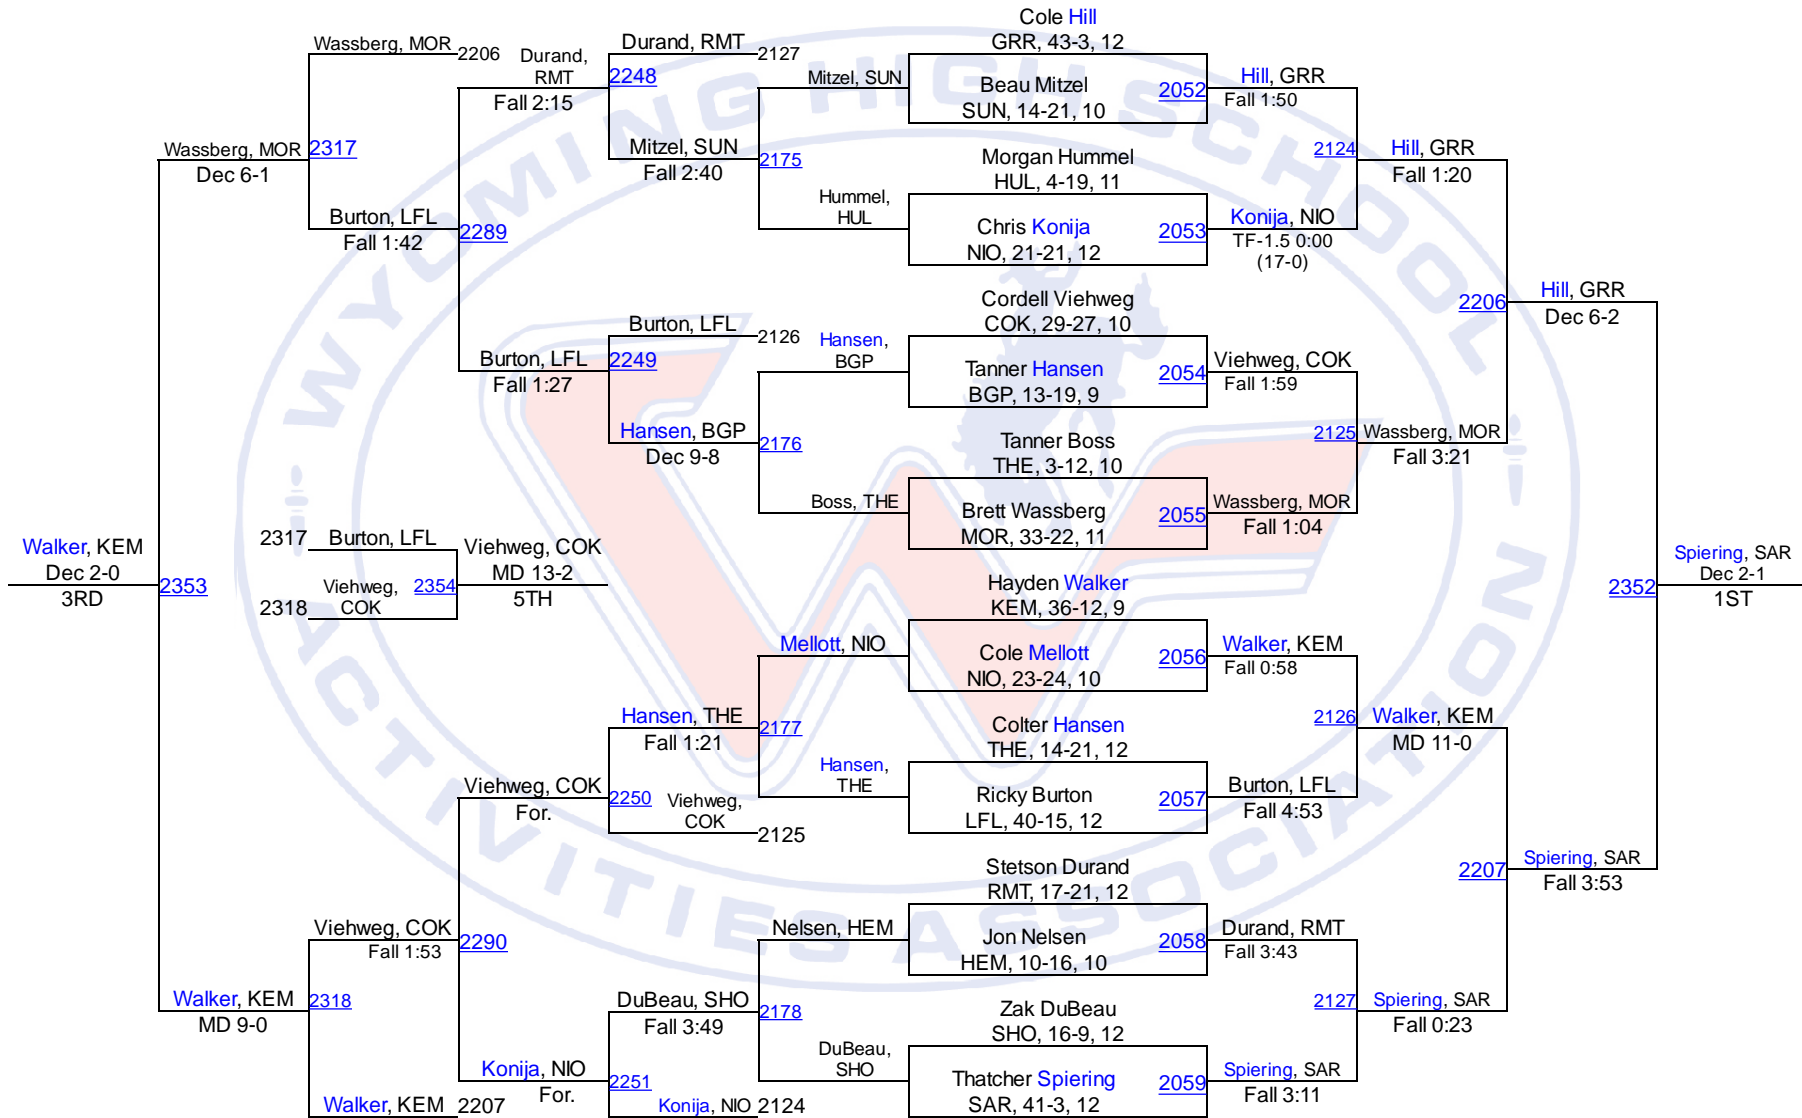

2016 WHSAA State Championships

2A-152