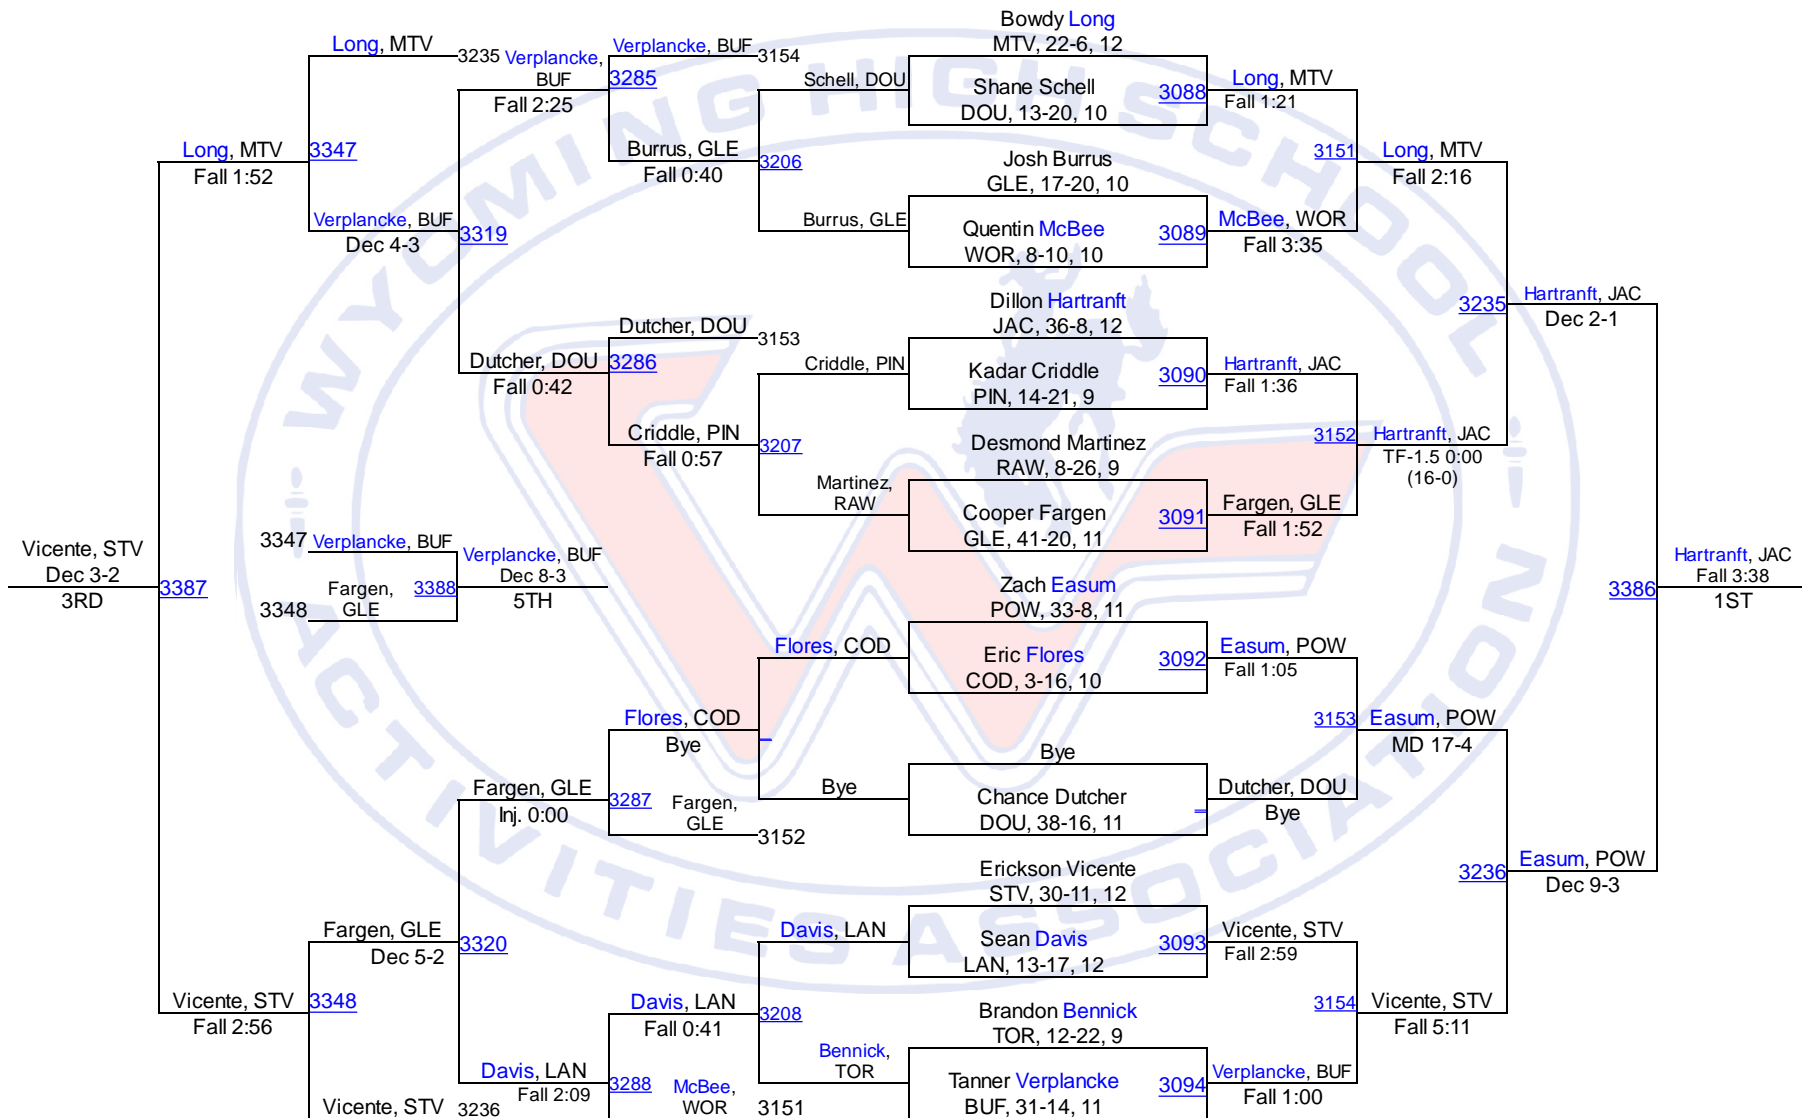

2016 WHSAA State Championships

3A-195