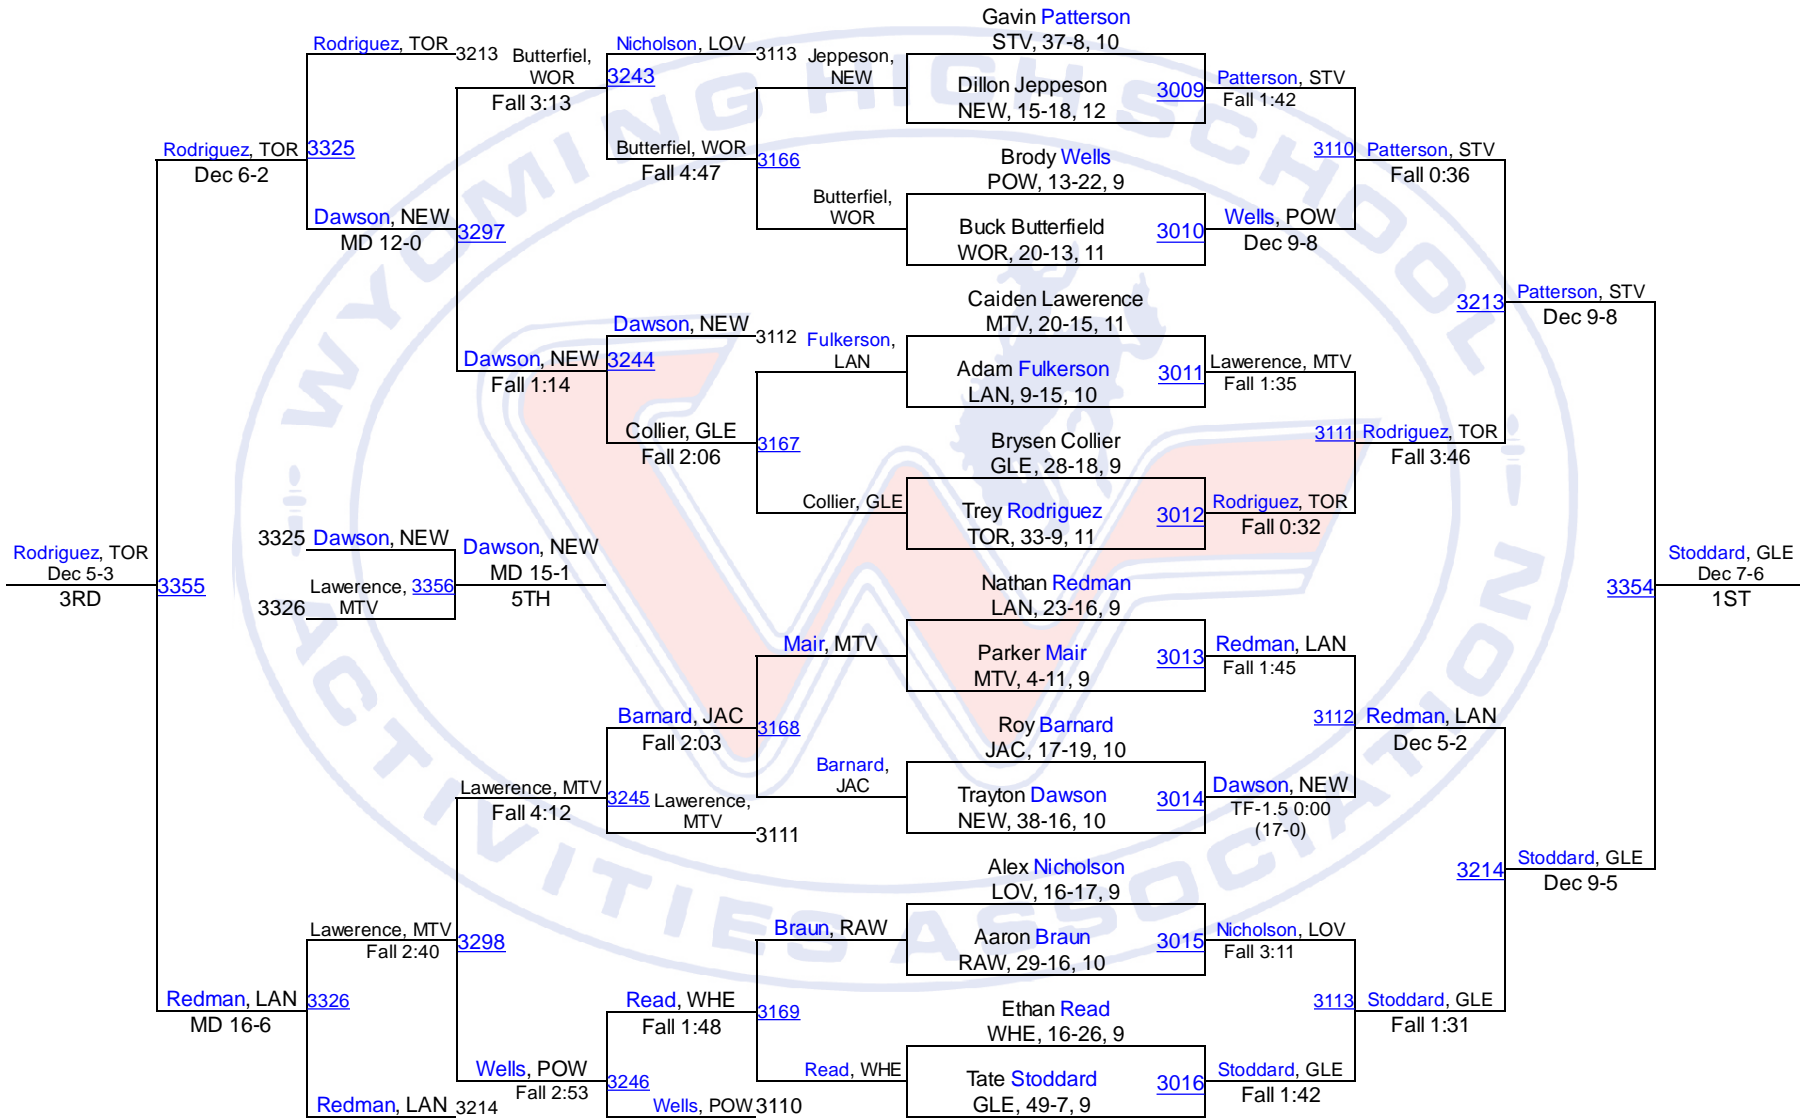

2016 WHSAA State Championships

3A-113