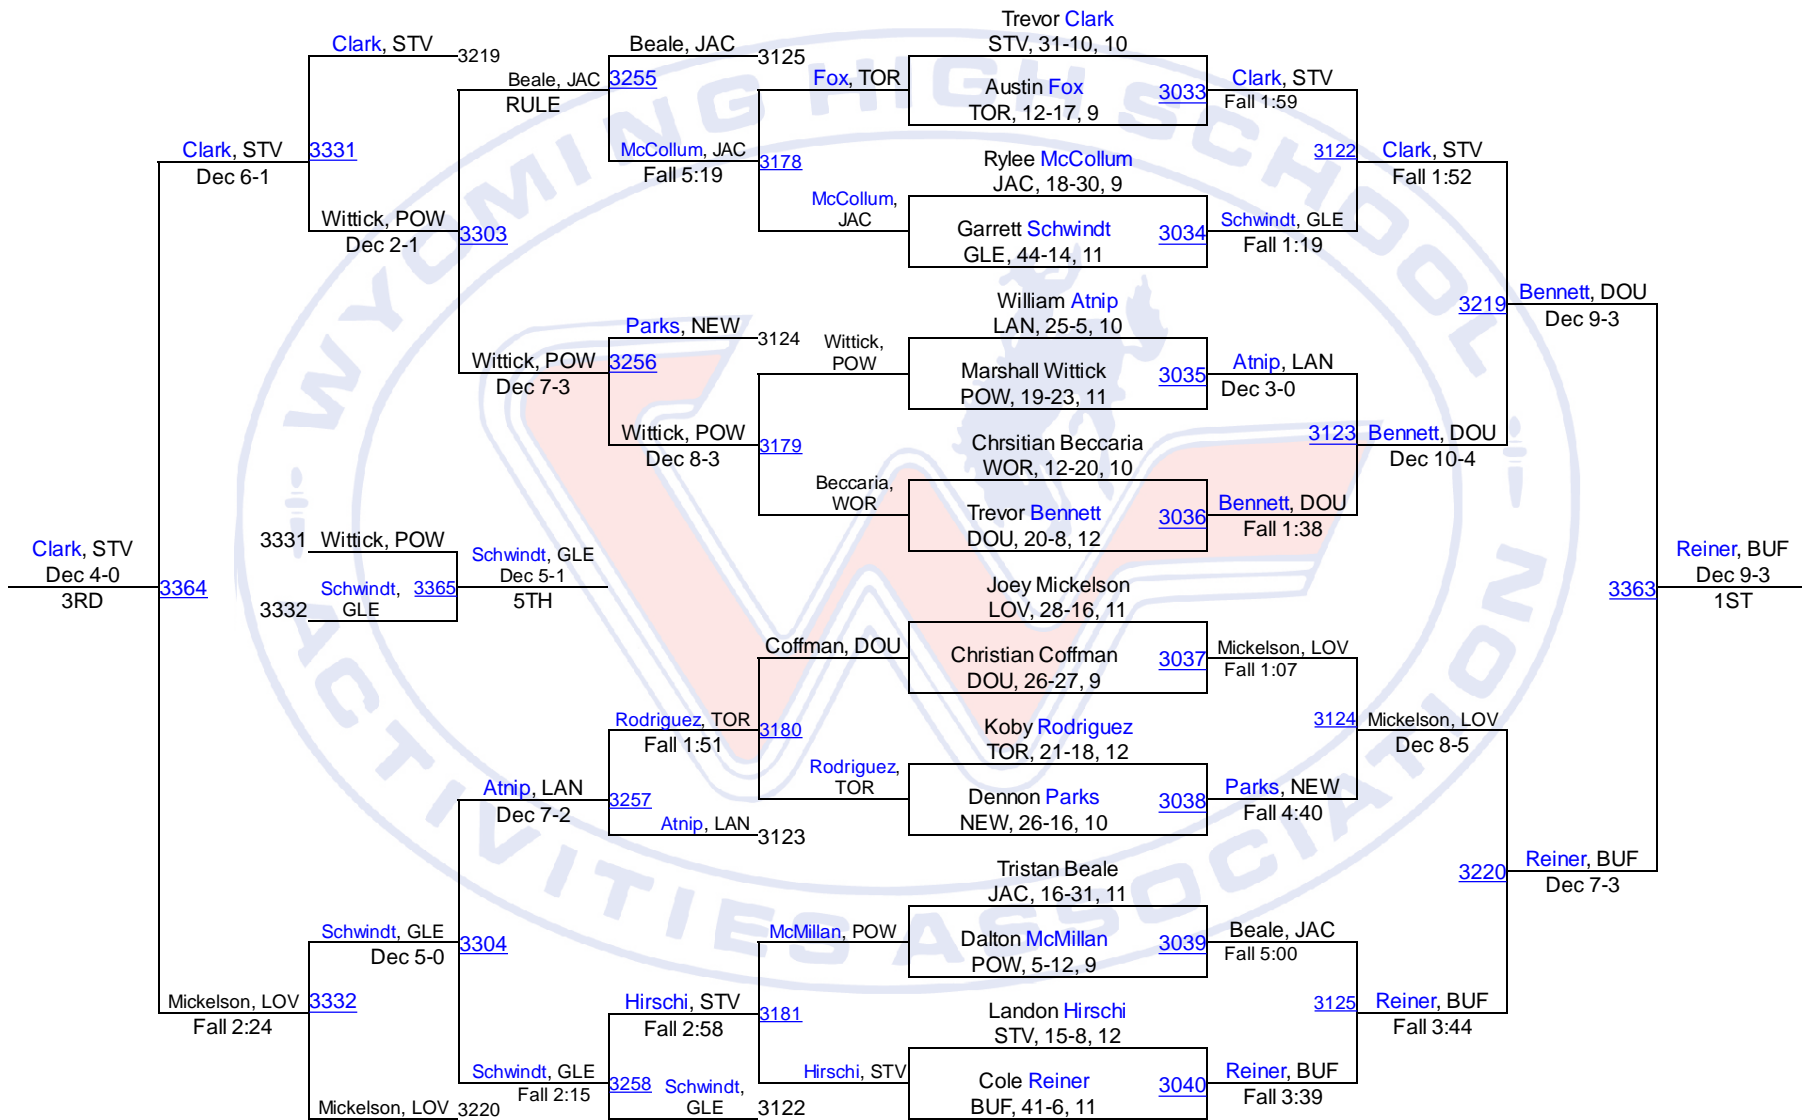

2016 WHSAA State Championships

3A-132