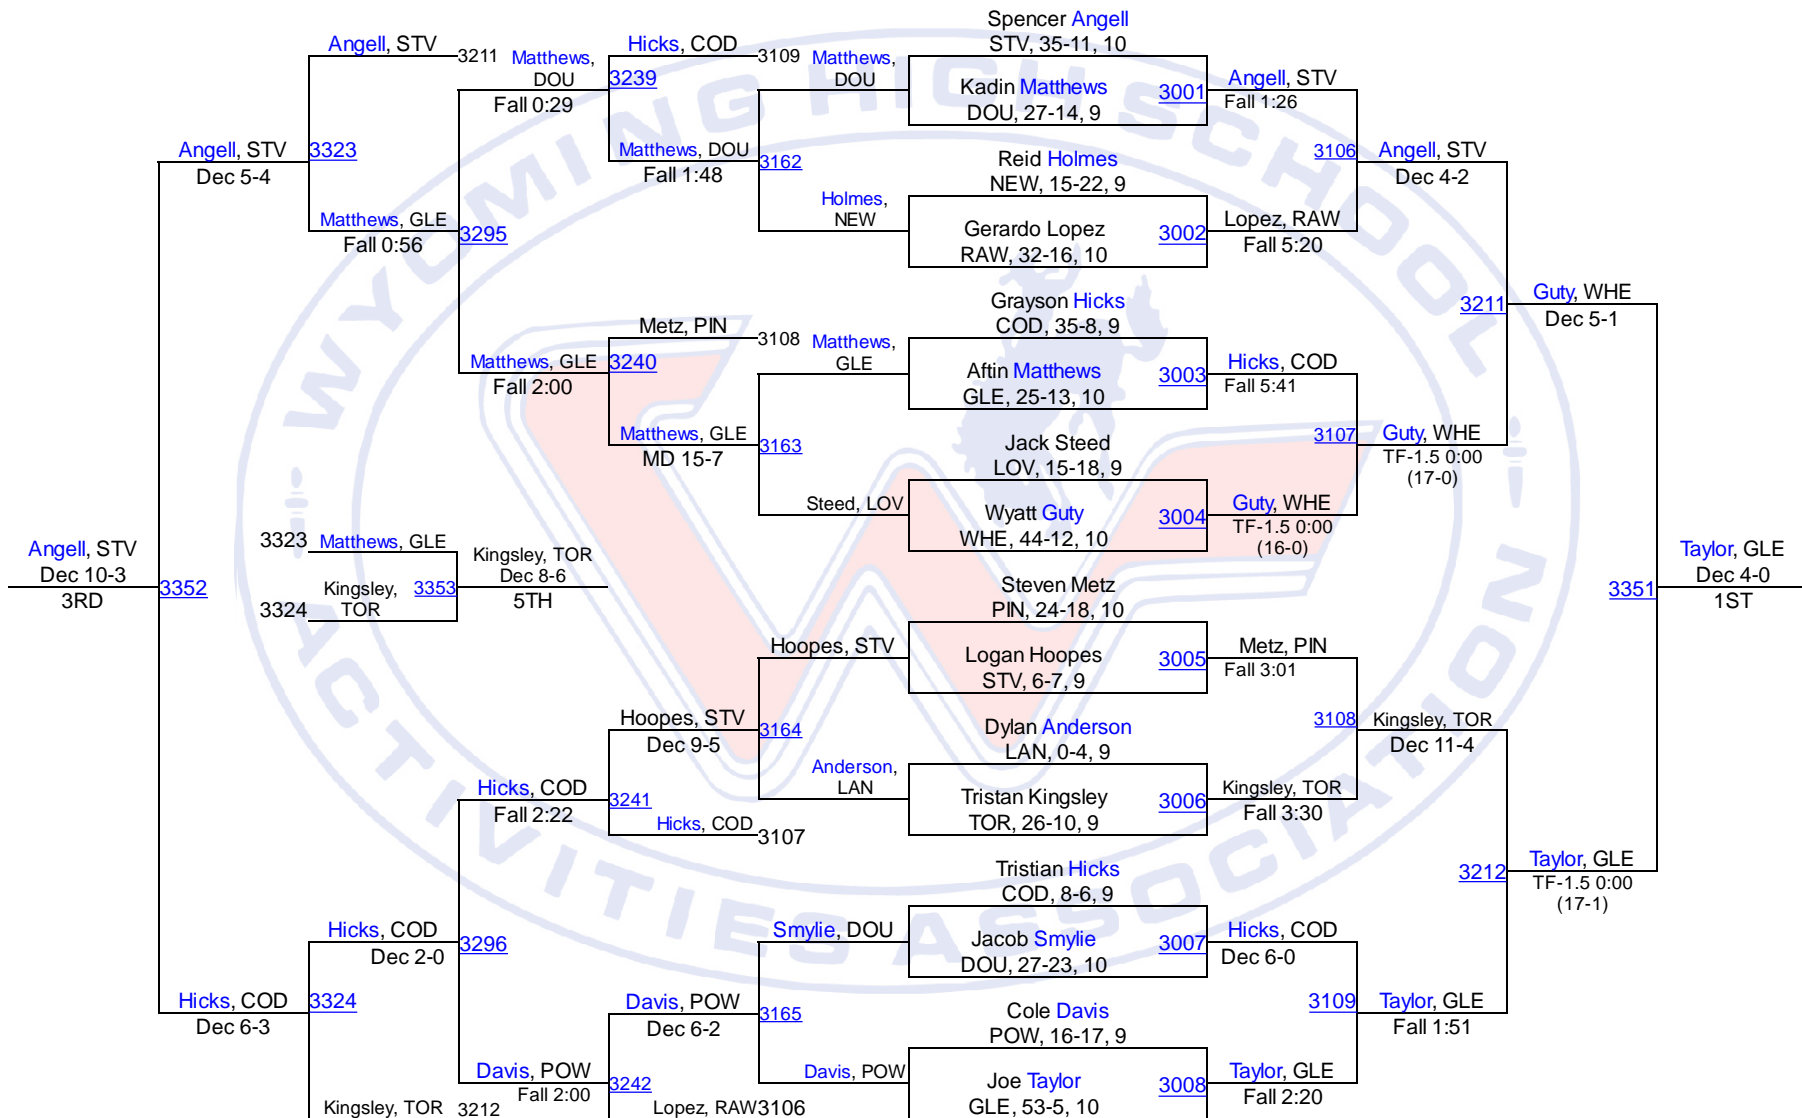

Team Scores

3A

1.	Star Valley	263.5
2.	Powell	206.5
3.	Worland	144.0
4.	Glenrock	141.0
5.	Torrington	128.5
6.	Douglas	114.0
7.	Buffalo	100.5
8.	Cody	89.0
9.	Wheatland	85.0
10.	Lander	81.5
11.	Newcastle/Upton	78.0
12.	Lovell	76.0
13.	Jackson	73.0
14.	Mountain View	50.0
15.	Rawlins	27.0
16.	Pinedale	20.0

2016 WHSAA State Championships

3A-106