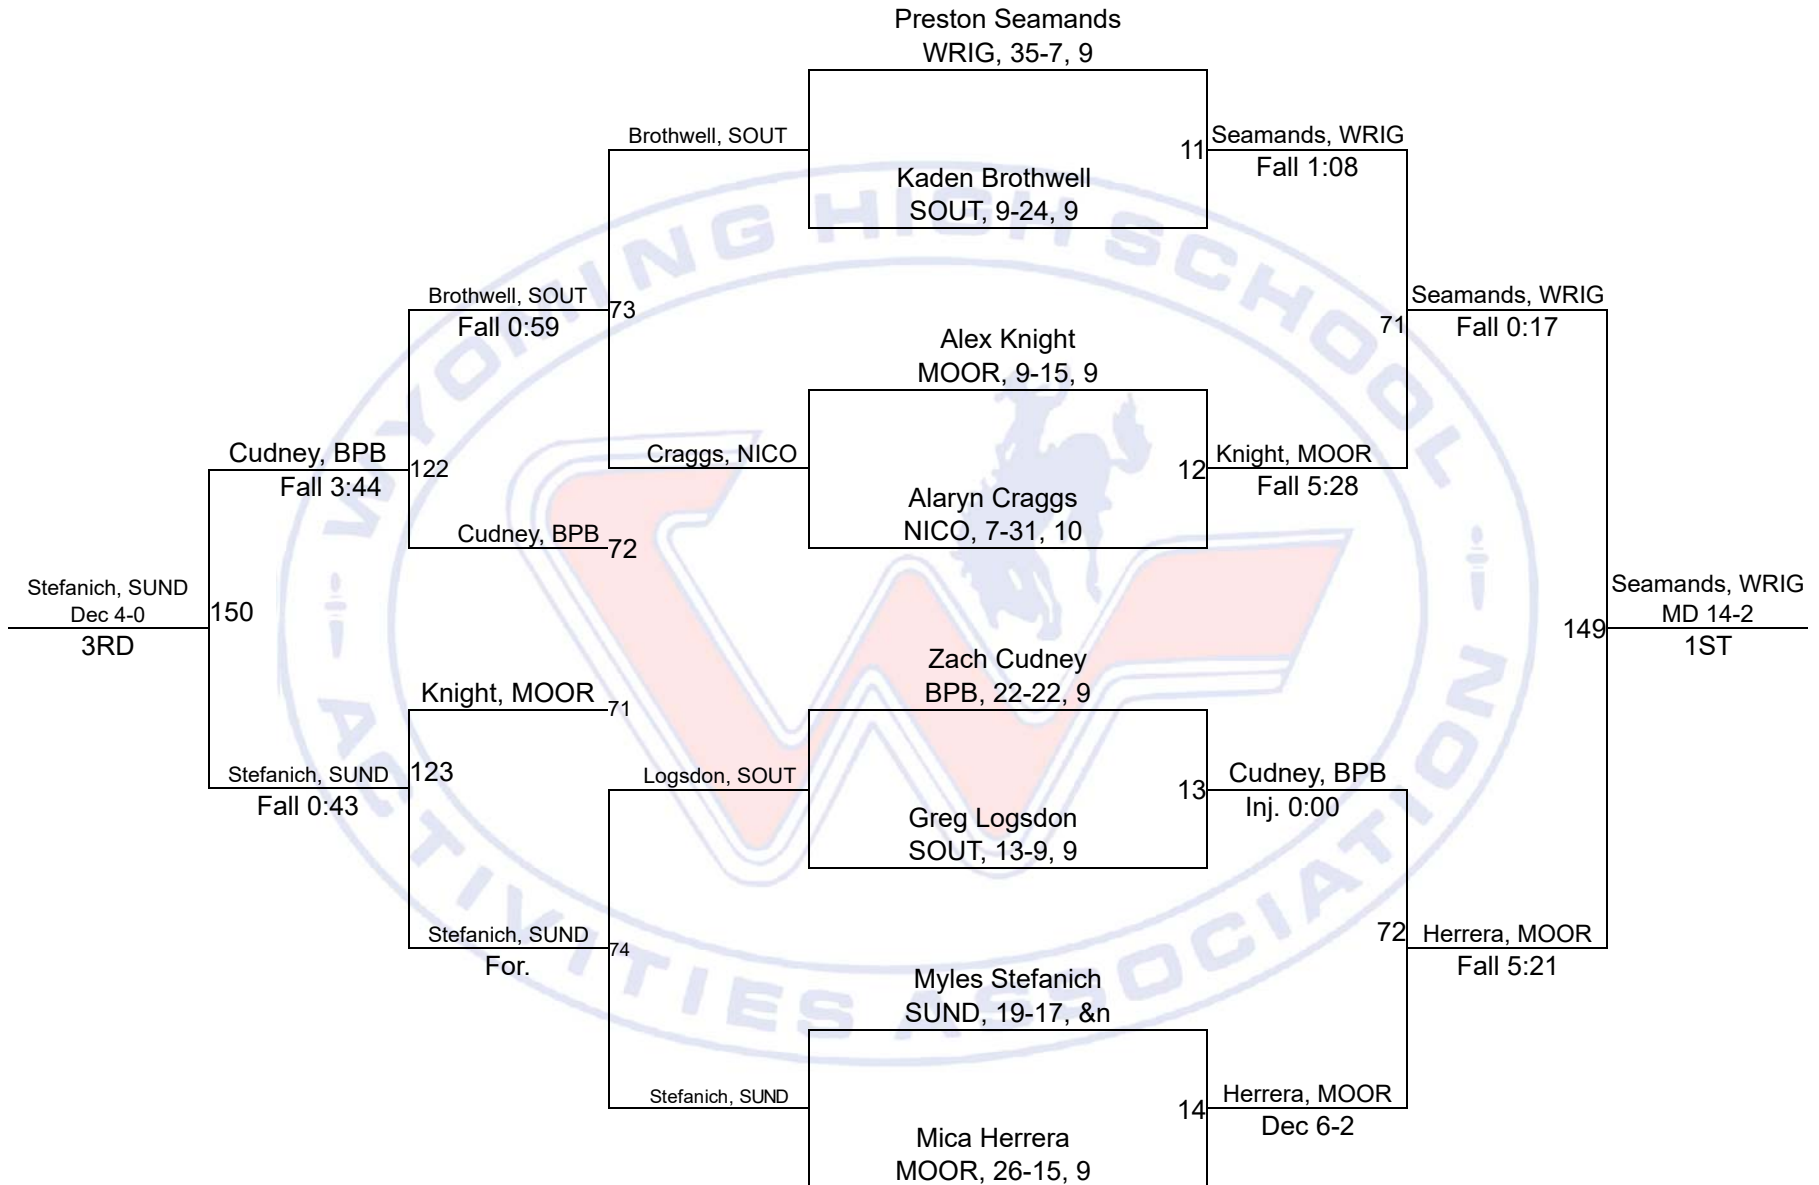

Team Scores

1.	Moorcroft	253.0
2.	Glenrock	220.5
3.	Burns/Pine Bluffs	135.0
4.	Southeast	78.0
5.	Wright	72.0
6.	Sundance	61.0
7.	Niobrara County	46.0
8.	Lingle-Ft. Laramie	36.0
9.	H.e.m.	30.0
10.	Hulett	19.0

WHSAA 2A East Regional

106