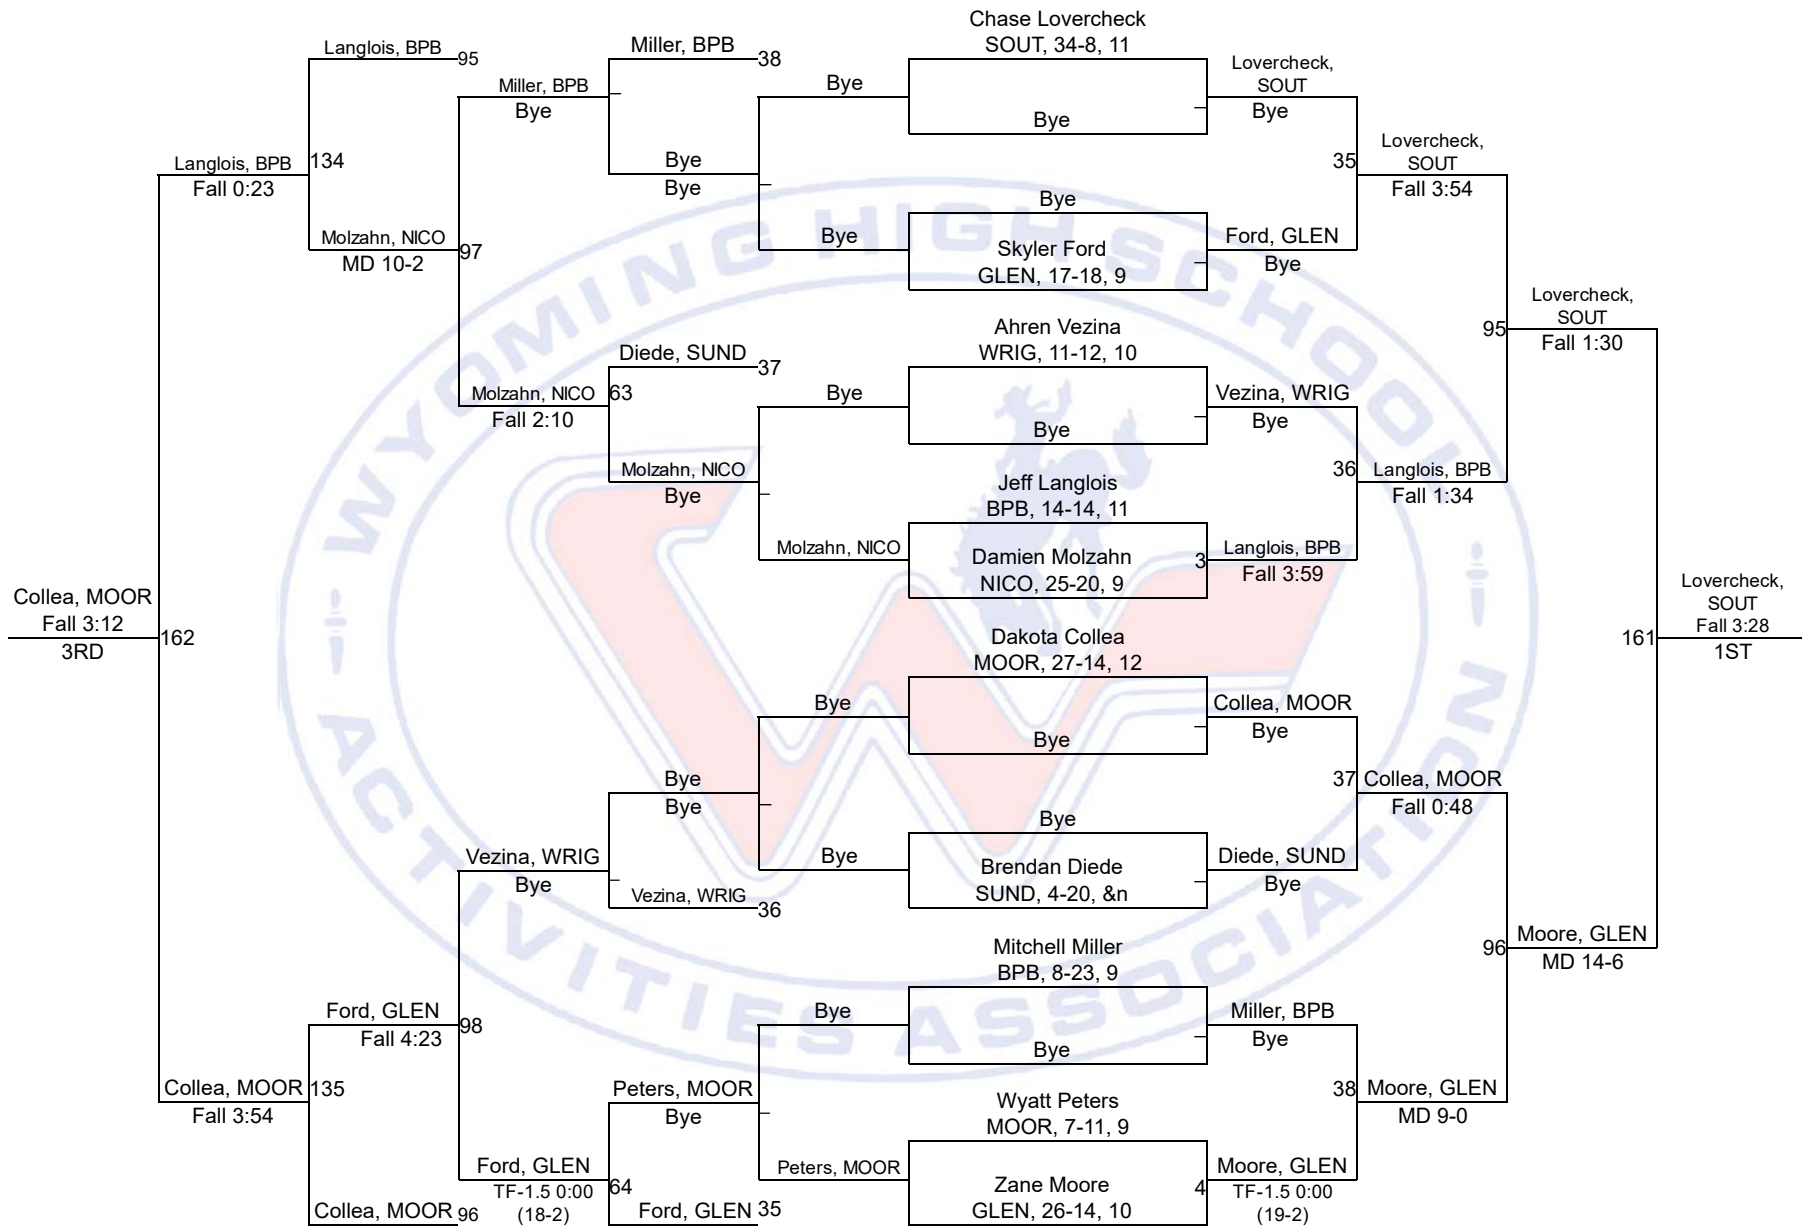

WHSAA 2A East Regional

145