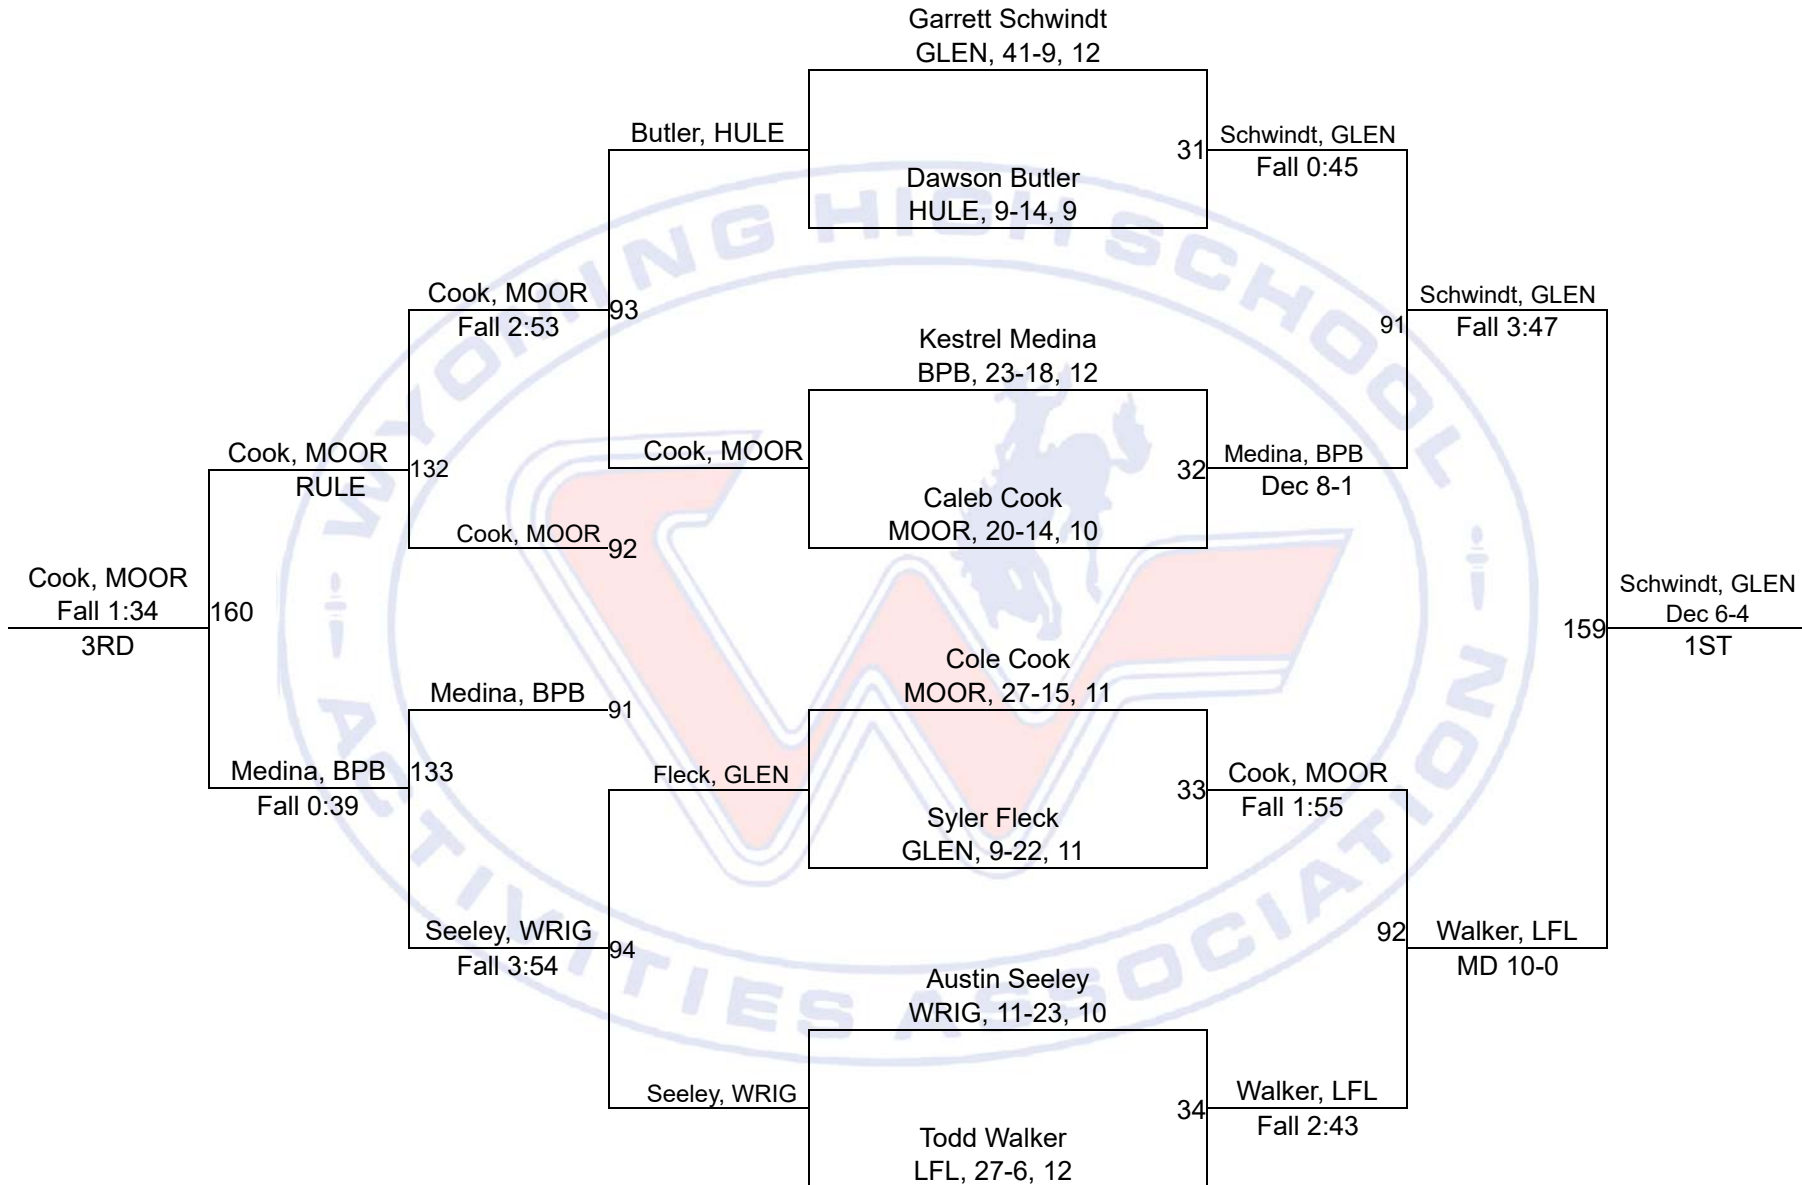

WHSAA 2A East Regional

138