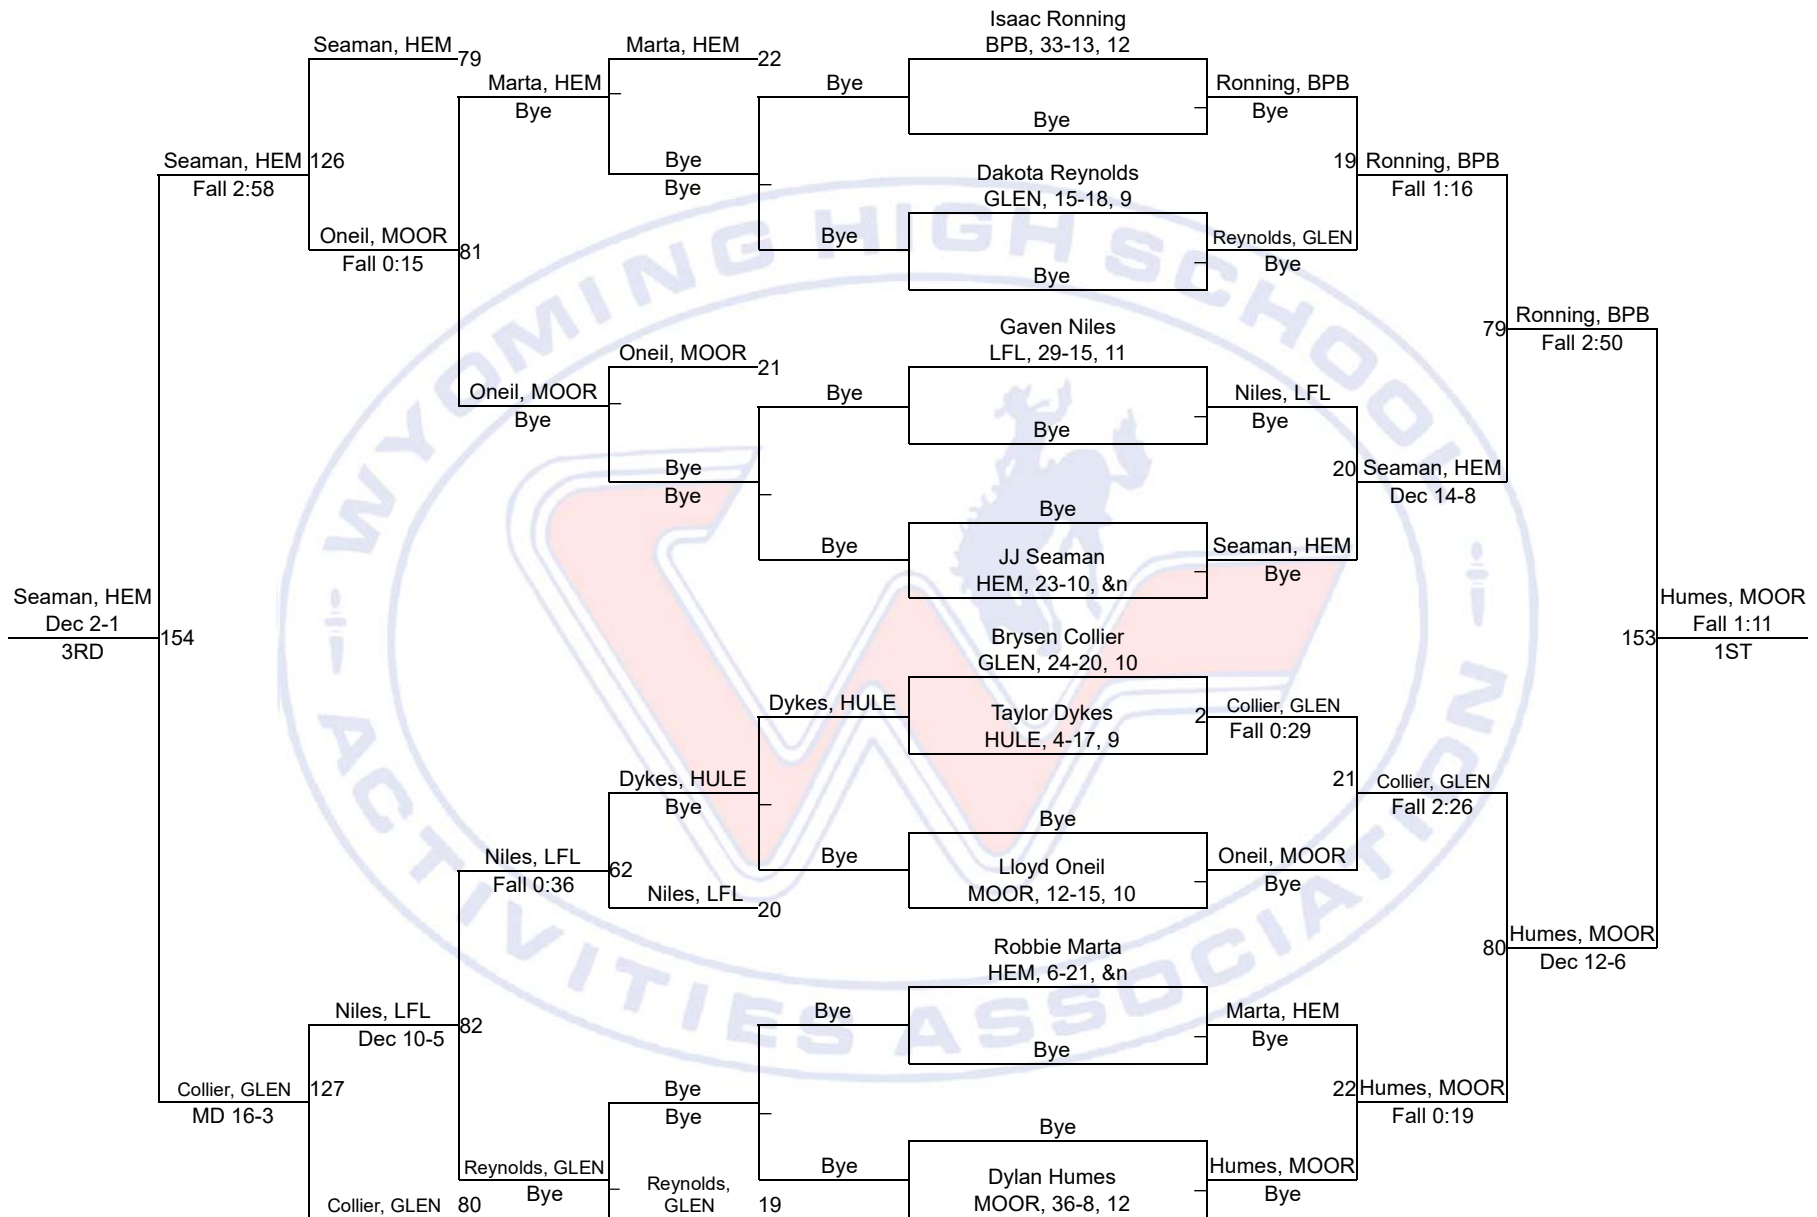

Team Scores

1.	Moorcroft	253.0
2.	Glenrock	220.5
3.	Burns/Pine Bluffs	135.0
4.	Southeast	78.0
5.	Wright	72.0
6.	Sundance	61.0
7.	Niobrara County	46.0
8.	Lingle-Ft. Laramie	36.0
9.	H.e.m.	30.0
10.	Hulett	19.0

WHSAA 2A East Regional

106

WHSAA 2A East Regional

120

WHSAA 2A East Regional

126

WHSAA 2A East Regional

132