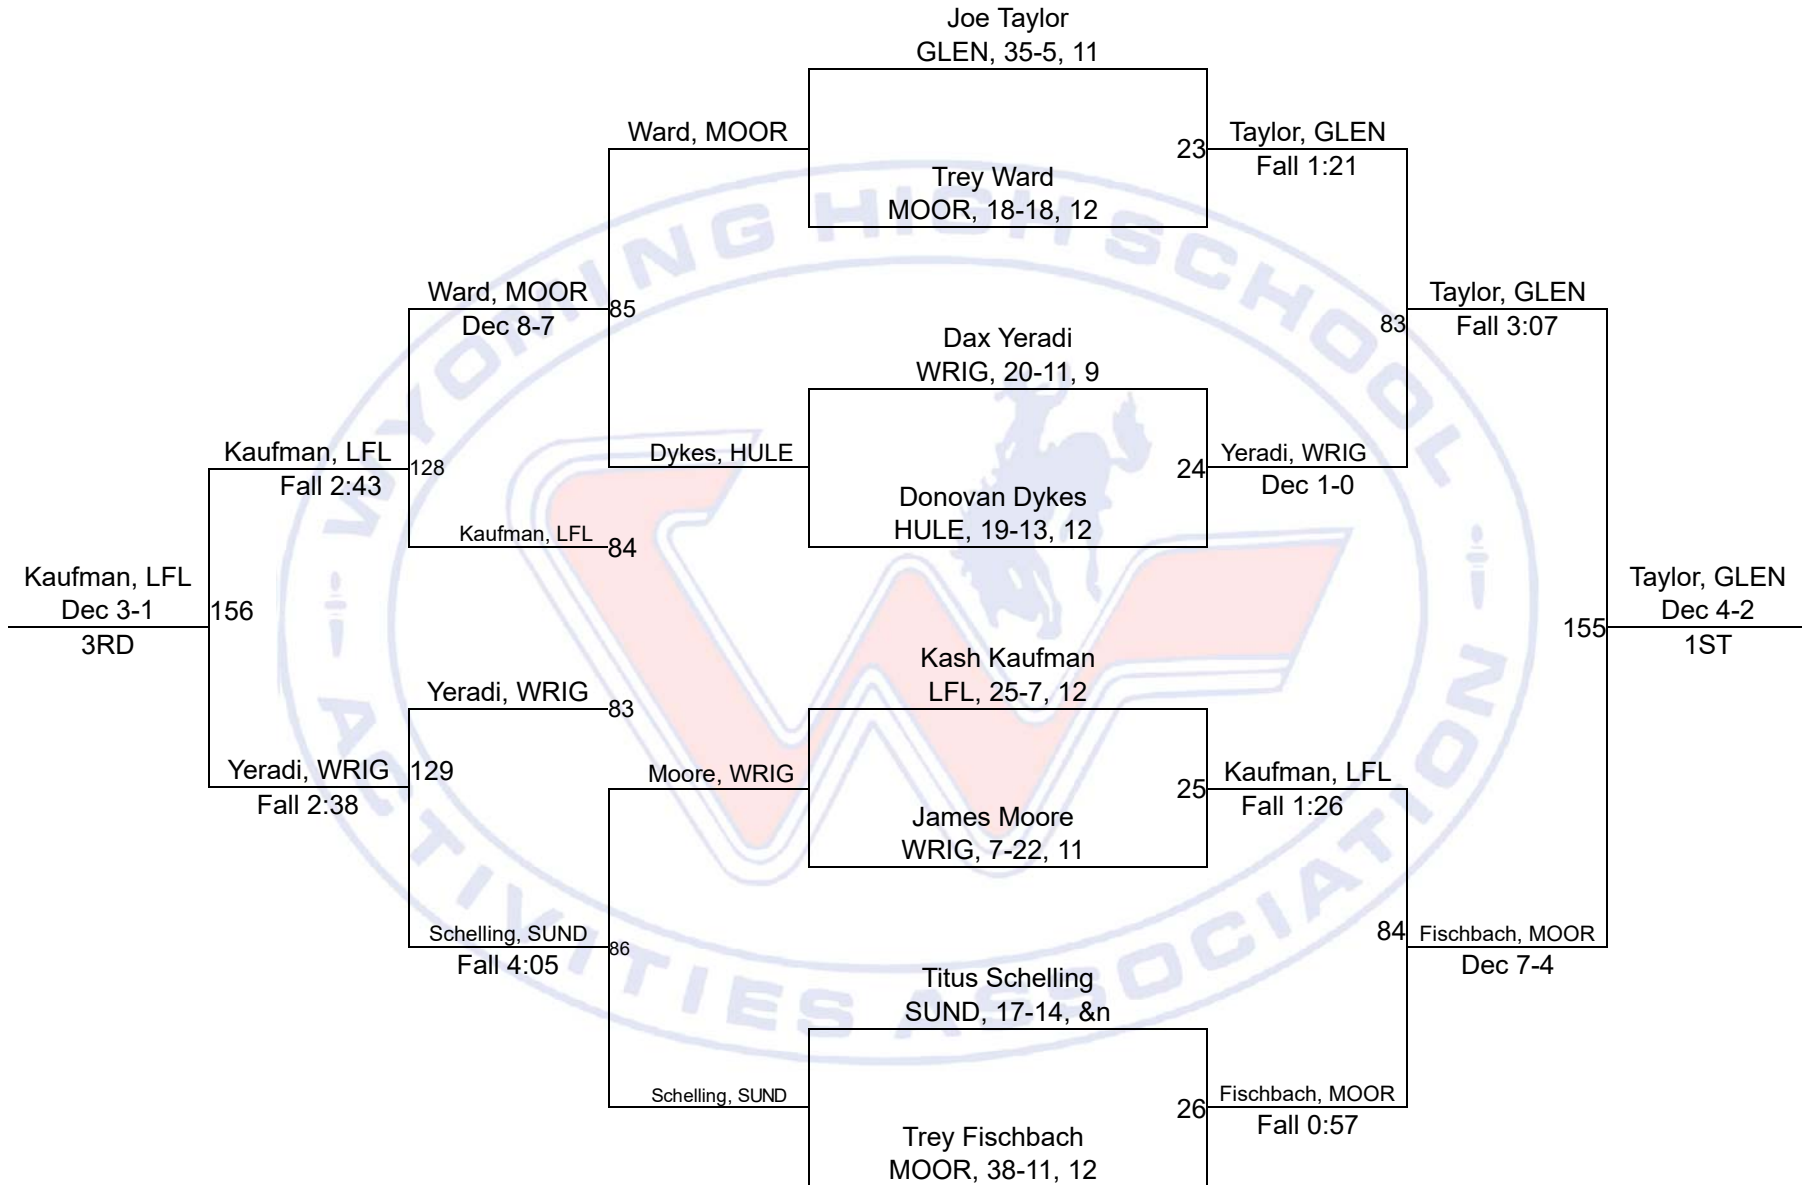

Team Scores

1.	Moorcroft	253.0
2.	Glenrock	220.5
3.	Burns/Pine Bluffs	135.0
4.	Southeast	78.0
5.	Wright	72.0
6.	Sundance	61.0
7.	Niobrara County	46.0
8.	Lingle-Ft. Laramie	36.0
9.	H.e.m.	30.0
10.	Hulett	19.0

WHSAA 2A East Regional

106

WHSAA 2A East Regional

120

WHSAA 2A East Regional

126

WHSAA 2A East Regional

132