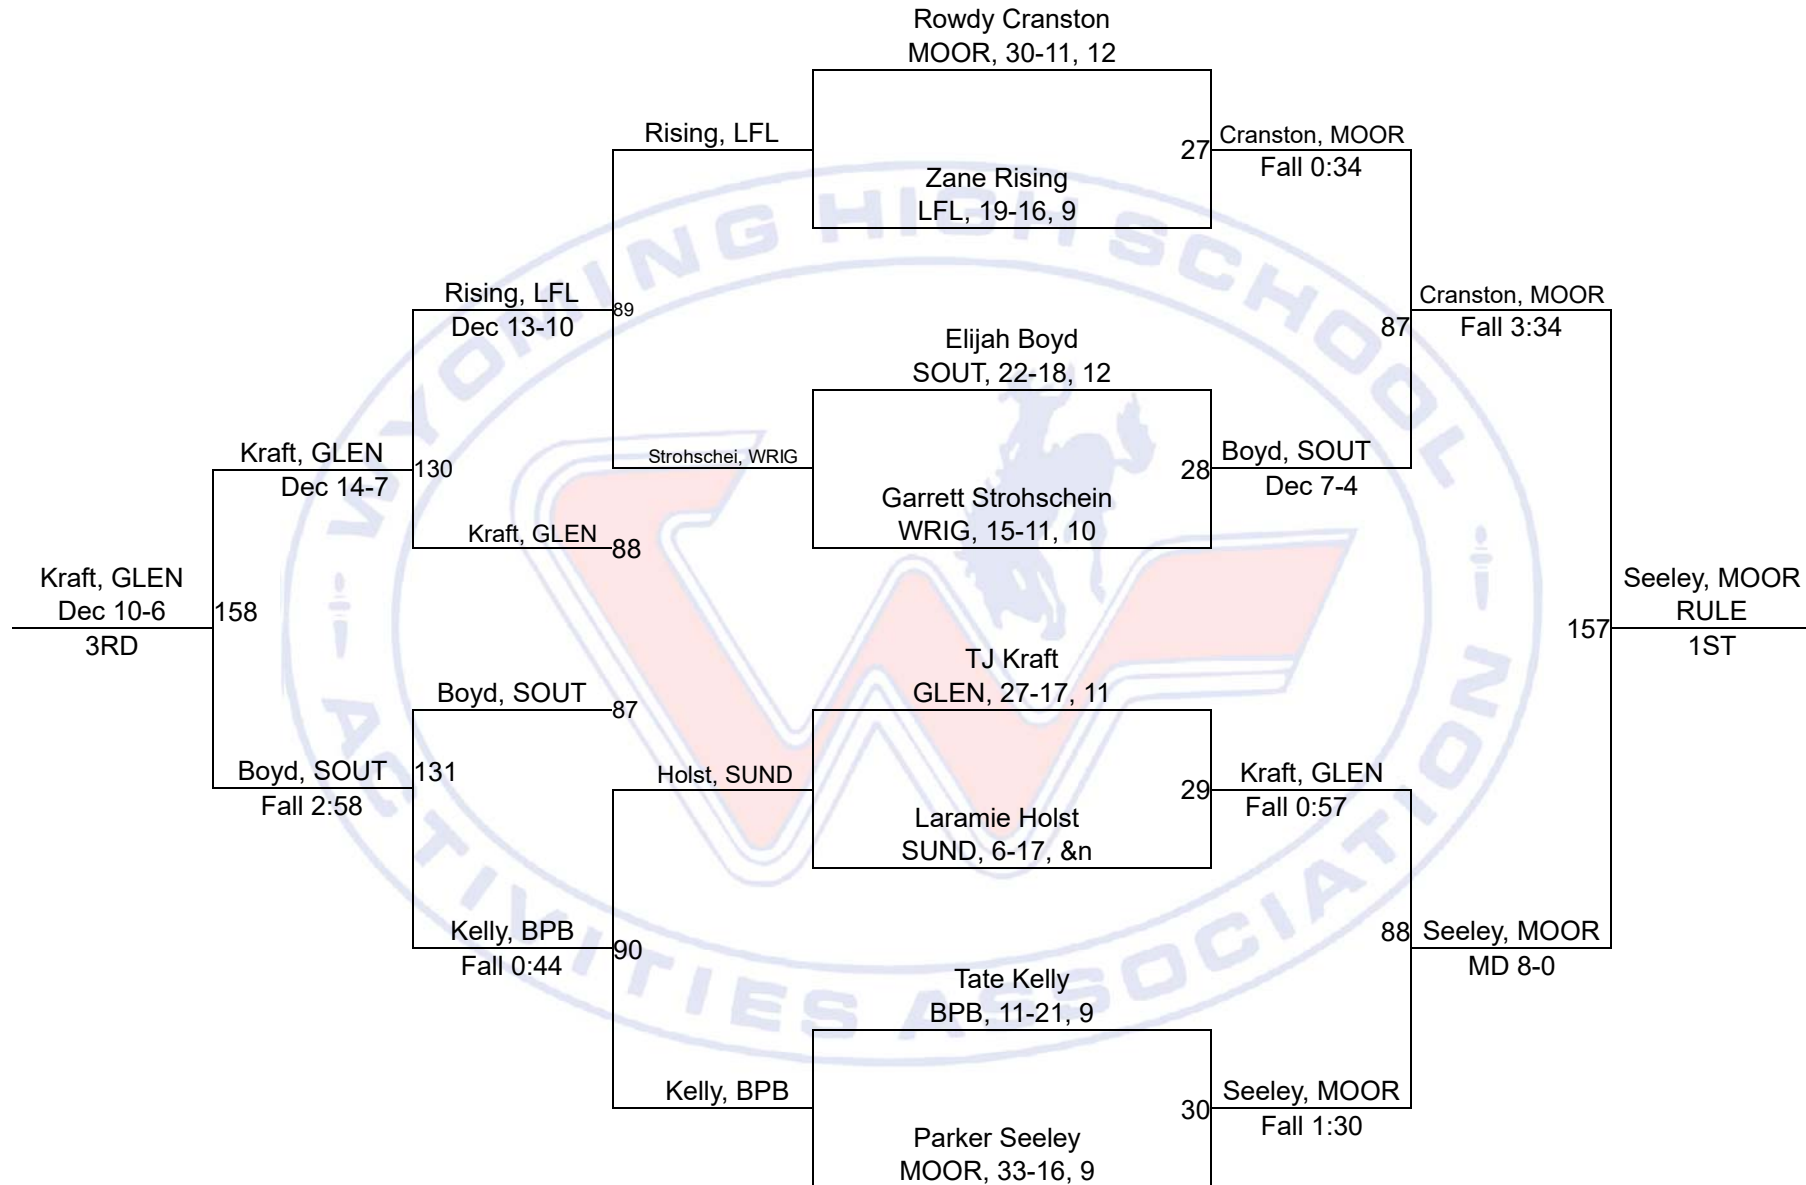

Team Scores

1.	Moorcroft	253.0
2.	Glenrock	220.5
3.	Burns/Pine Bluffs	135.0
4.	Southeast	78.0
5.	Wright	72.0
6.	Sundance	61.0
7.	Niobrara County	46.0
8.	Lingle-Ft. Laramie	36.0
9.	H.e.m.	30.0
10.	Hulett	19.0

WHSAA 2A East Regional

106

WHSAA 2A East Regional

120

WHSAA 2A East Regional

126

WHSAA 2A East Regional

132