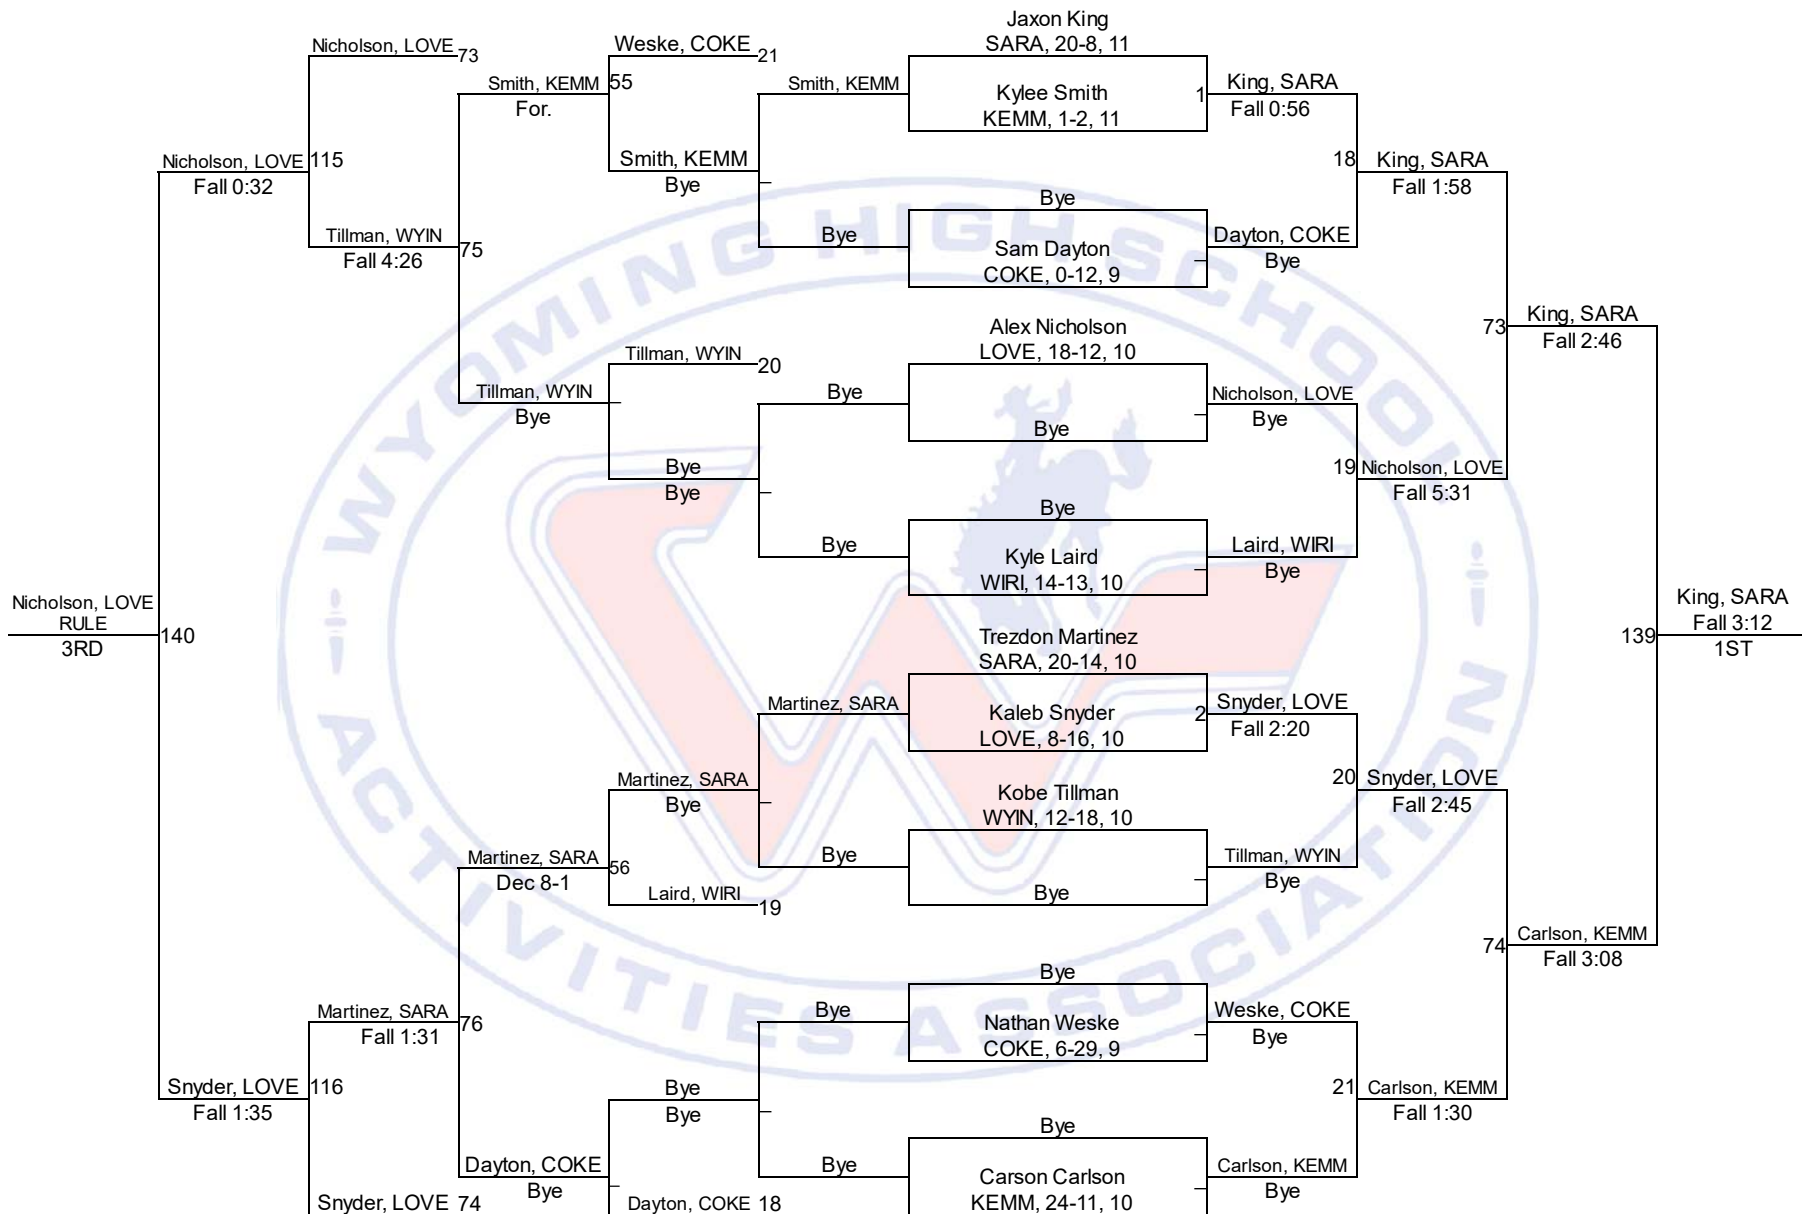

WHSAA 2A West Regional

120