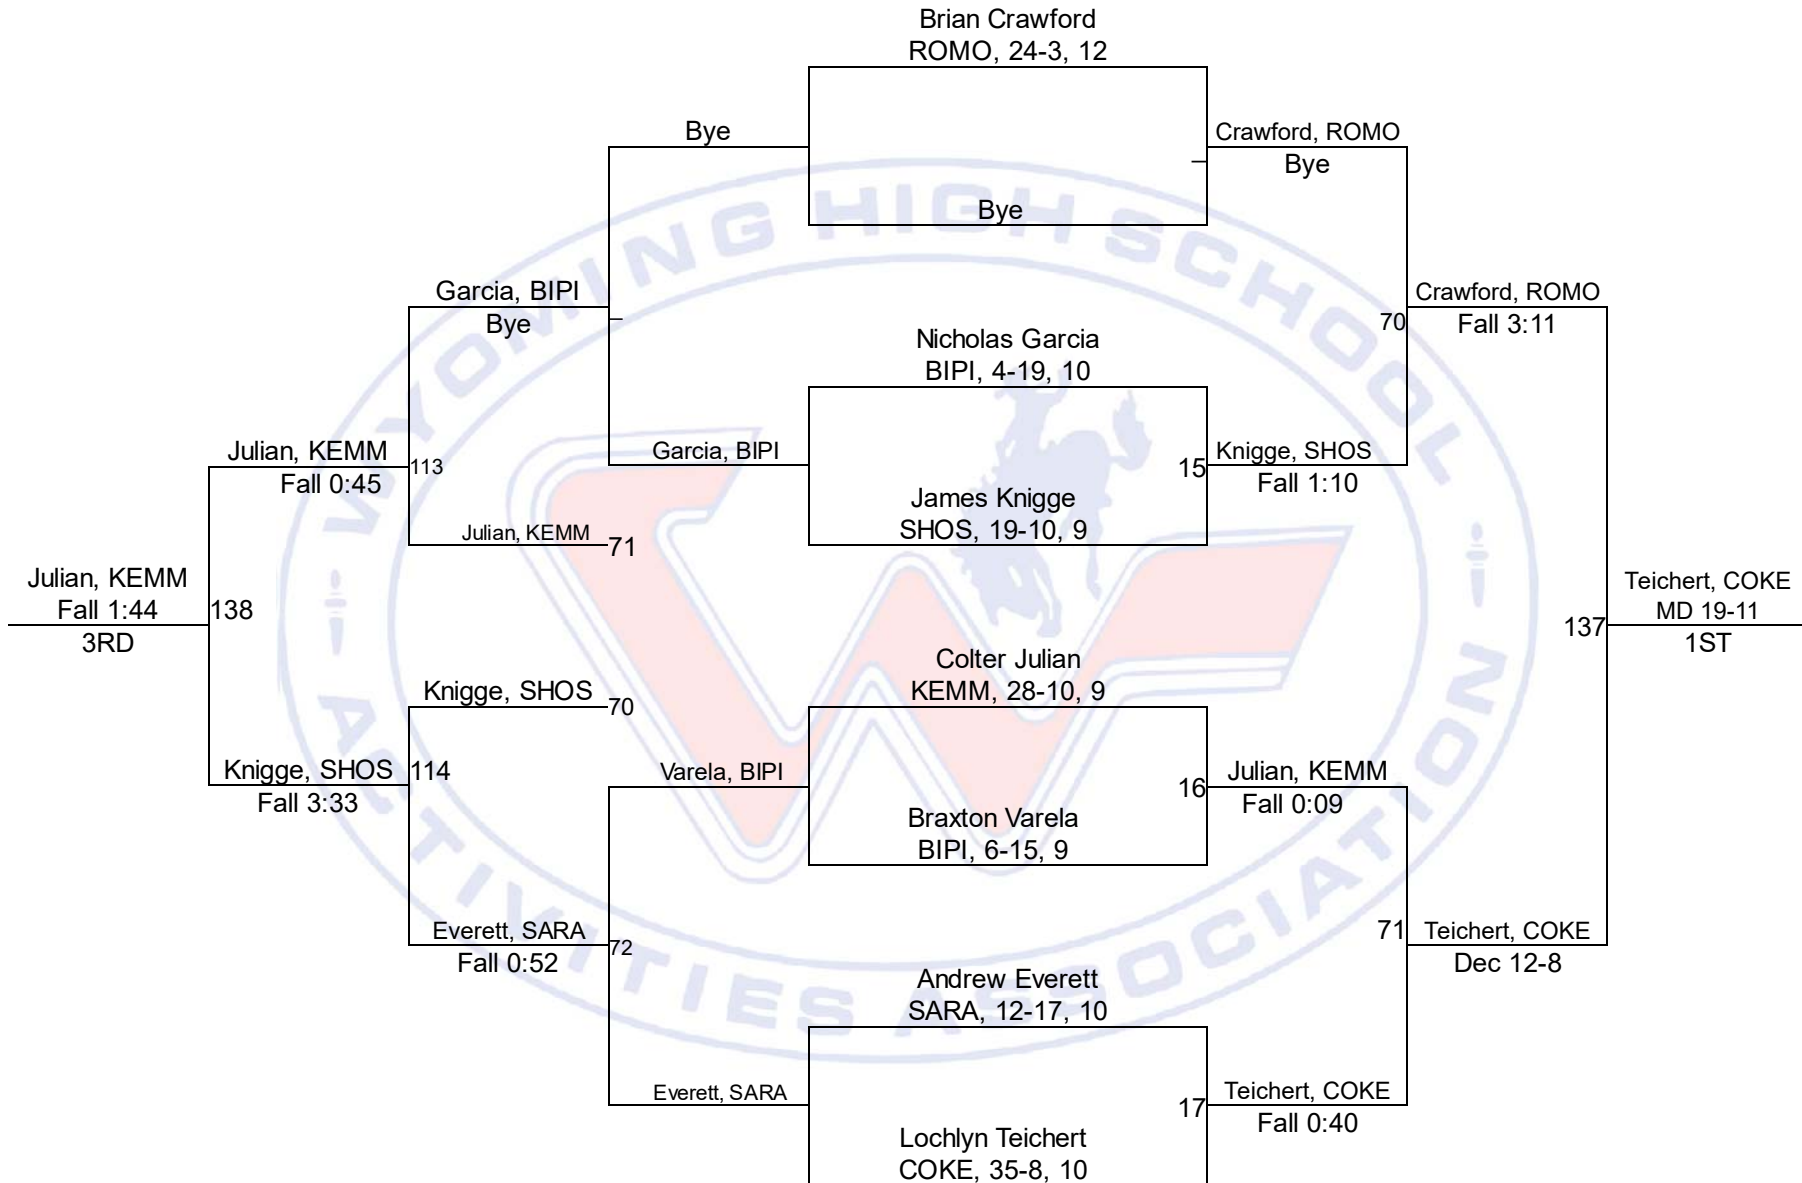

WHSAA 2A West Regional

113