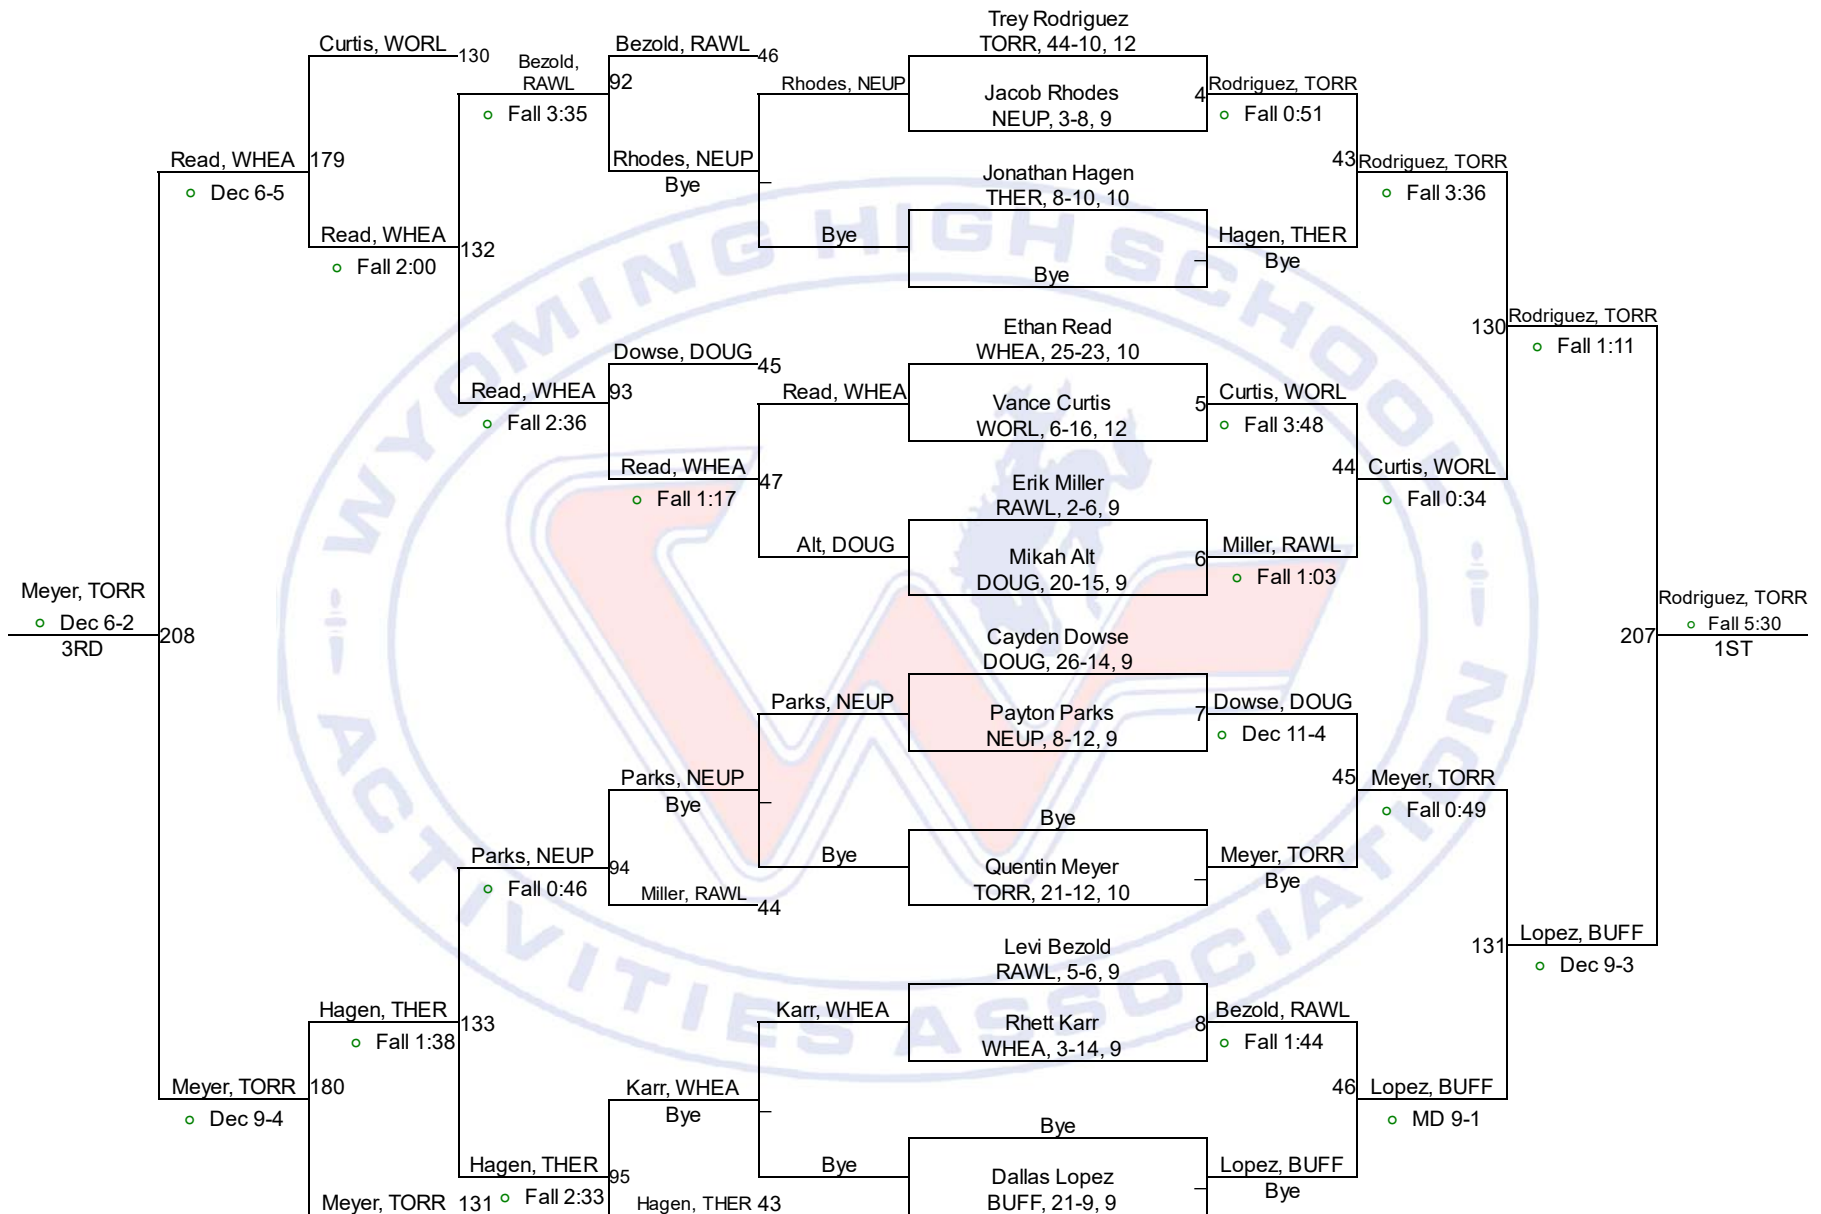

Team Scores

1. Douglas	235.5
2. Buffalo	201.5
3. Newcastle/Upton	142.0
4. Worland	138.0
5. Rawlins	120.0
6. Torrington	119.0
7. Wheatland	96.0
8. Thermopolis	65.0

WHSAA 3A East Regional

113

WHSAA 3A East Regional

120

WHSAA 3A East Regional

126

WHSAA 3A East Regional

132

WHSAA 3A East Regional

138

WHSAA 3A East Regional