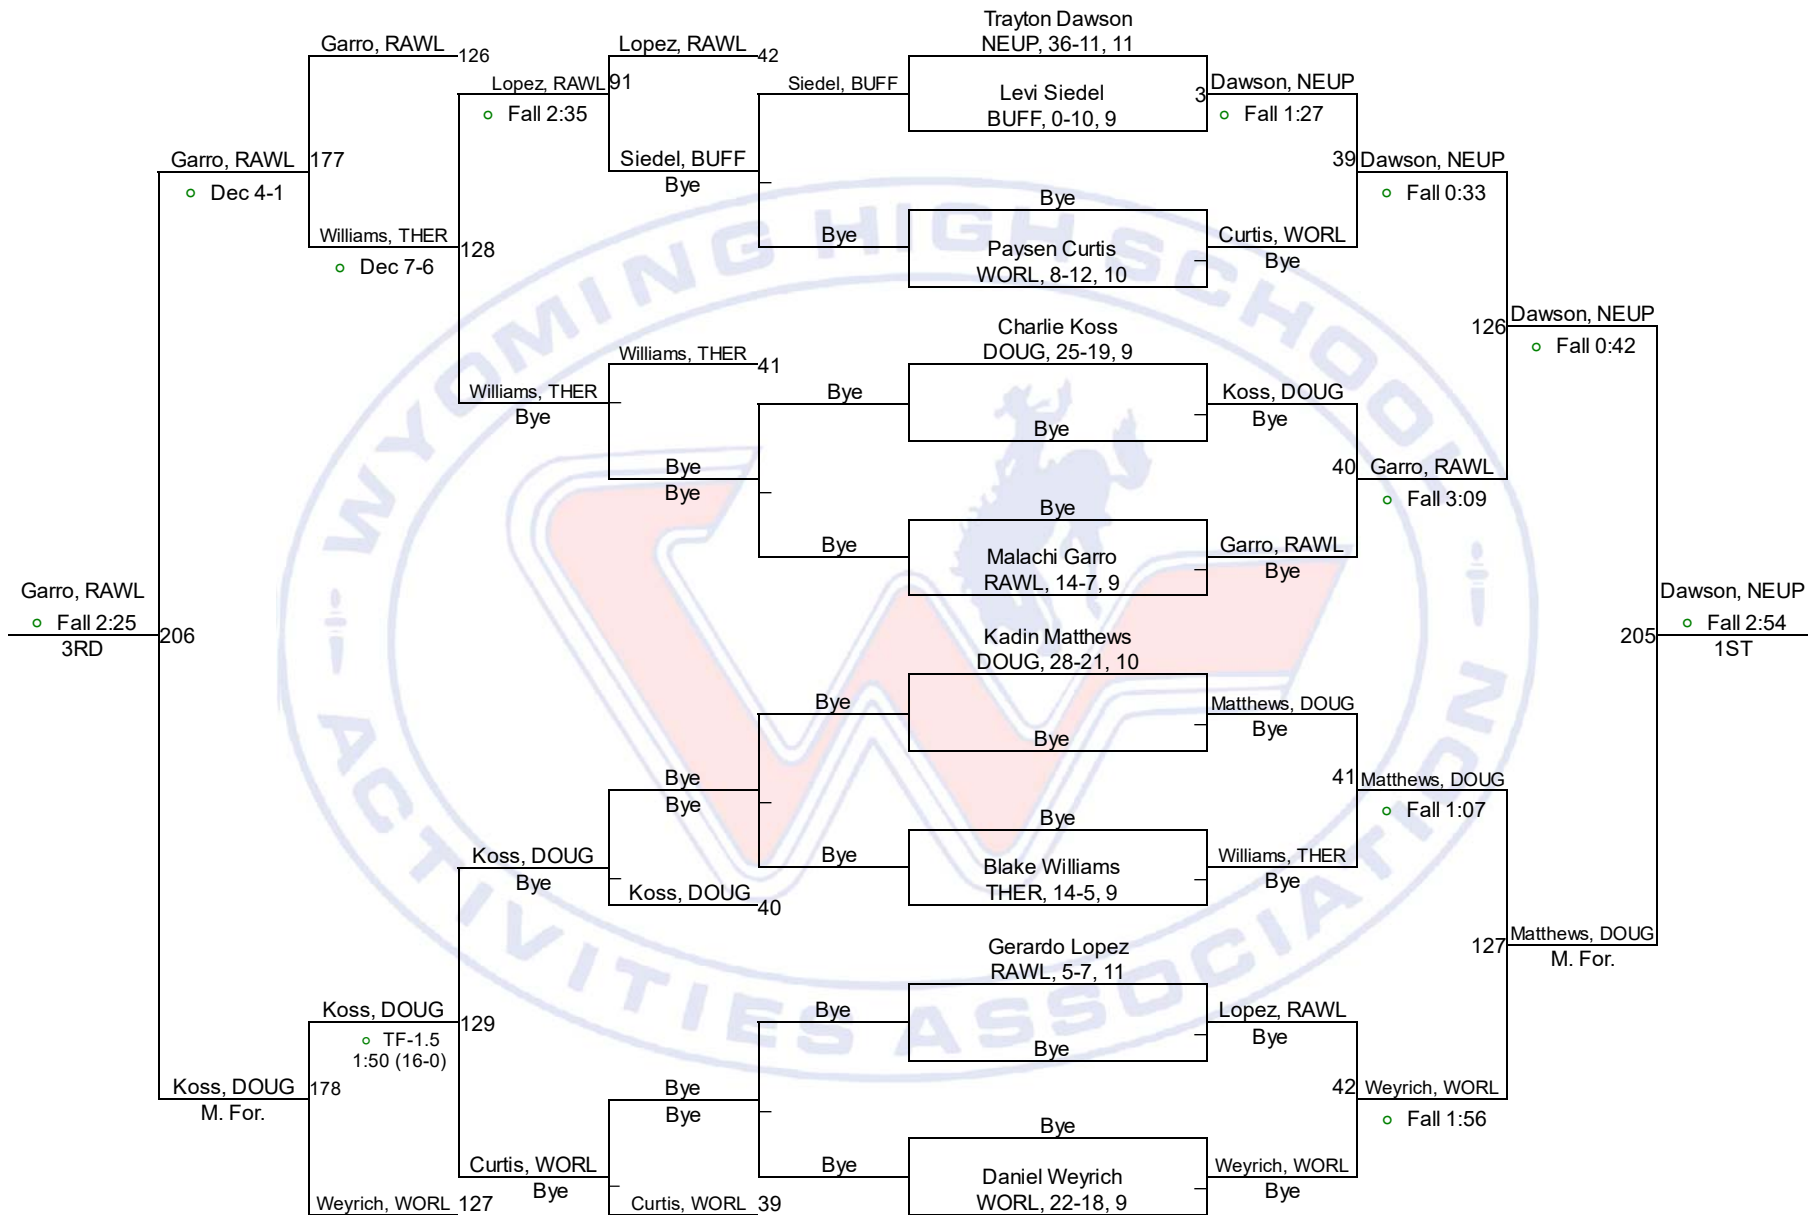

Team Scores

1. Douglas	235.5
2. Buffalo	201.5
3. Newcastle/Upton	142.0
4. Worland	138.0
5. Rawlins	120.0
6. Torrington	119.0
7. Wheatland	96.0
8. Thermopolis	65.0

WHSAA 3A East Regional

113

WHSAA 3A East Regional

120

WHSAA 3A East Regional

126

WHSAA 3A East Regional

132

WHSAA 3A East Regional

138

WHSAA 3A East Regional