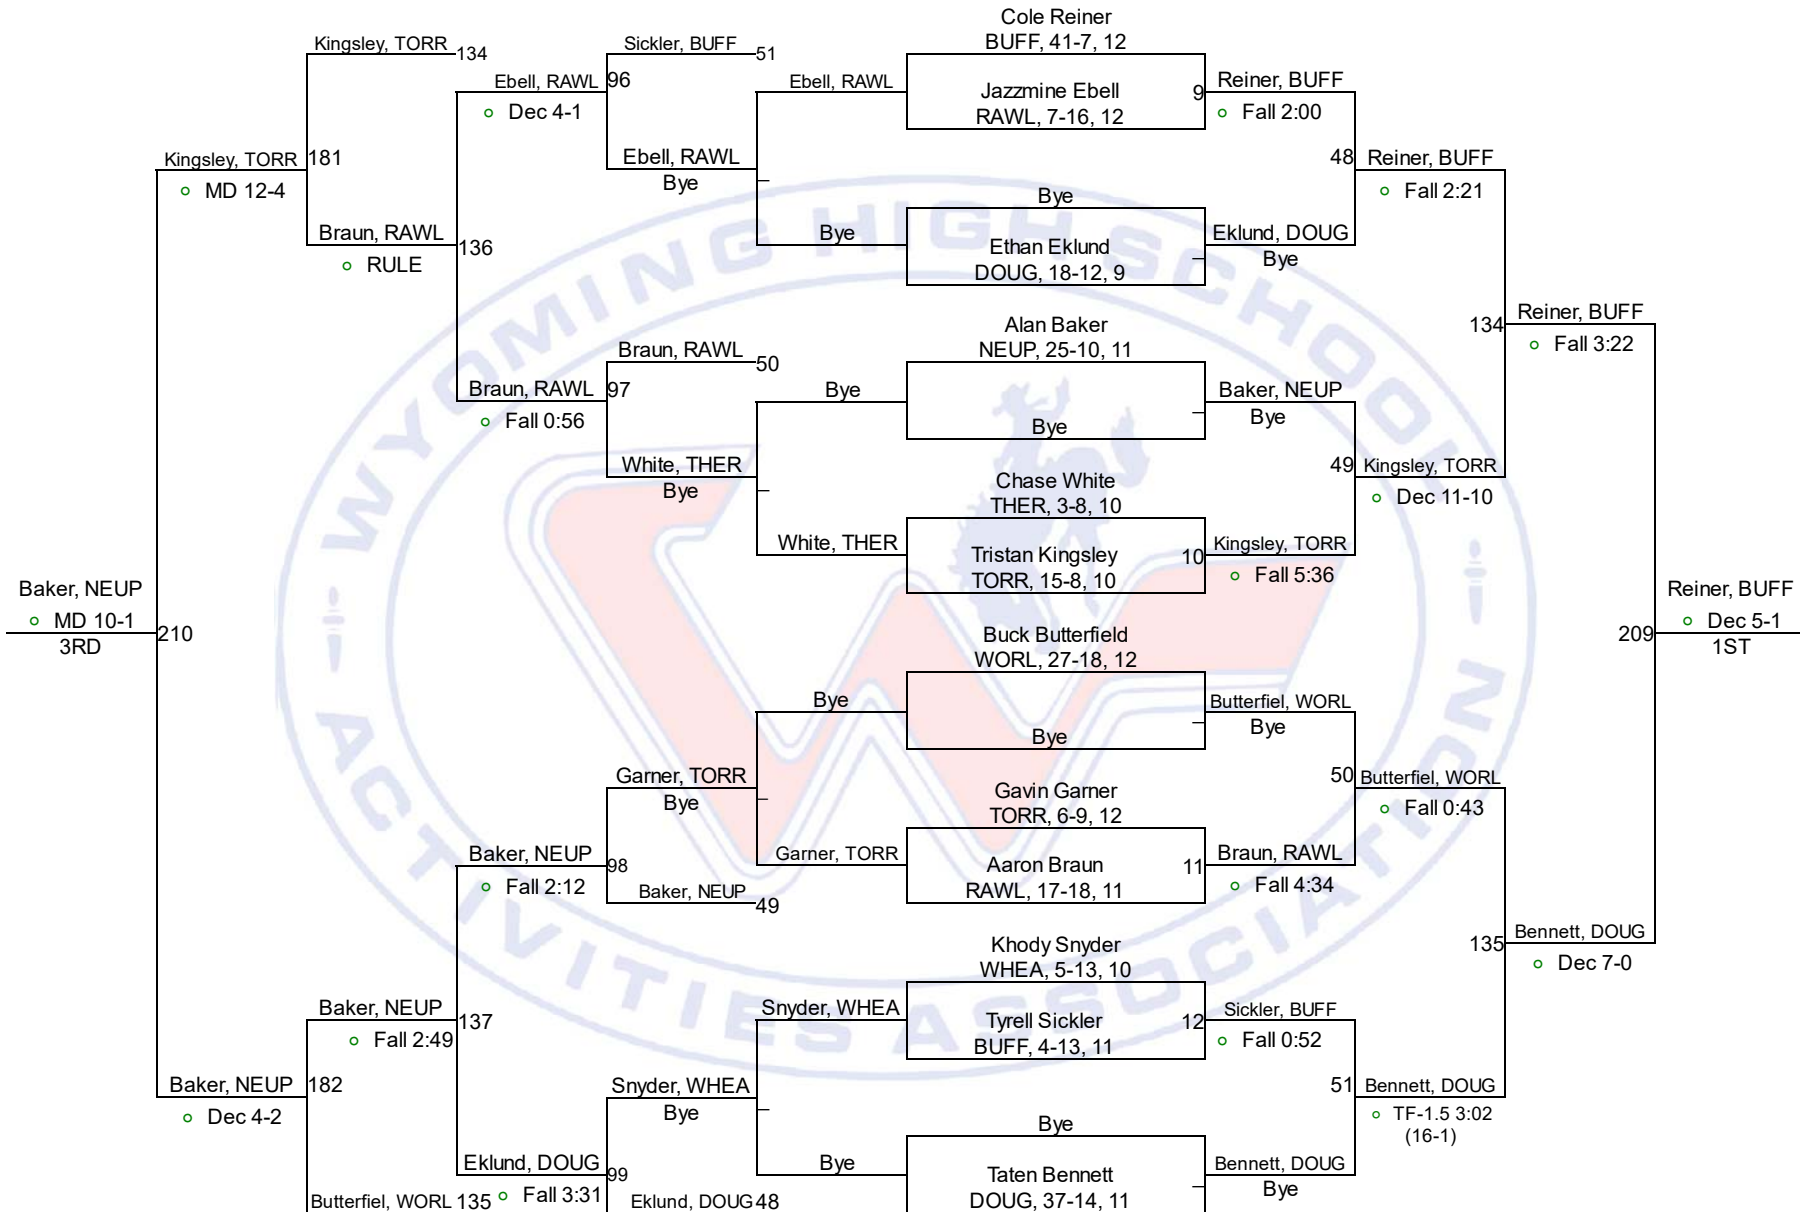

Team Scores

1. Douglas	235.5
2. Buffalo	201.5
3. Newcastle/Upton	142.0
4. Worland	138.0
5. Rawlins	120.0
6. Torrington	119.0
7. Wheatland	96.0
8. Thermopolis	65.0

WHSAA 3A East Regional

113

WHSAA 3A East Regional

120

WHSAA 3A East Regional

126

WHSAA 3A East Regional

132

WHSAA 3A East Regional

138

WHSAA 3A East Regional