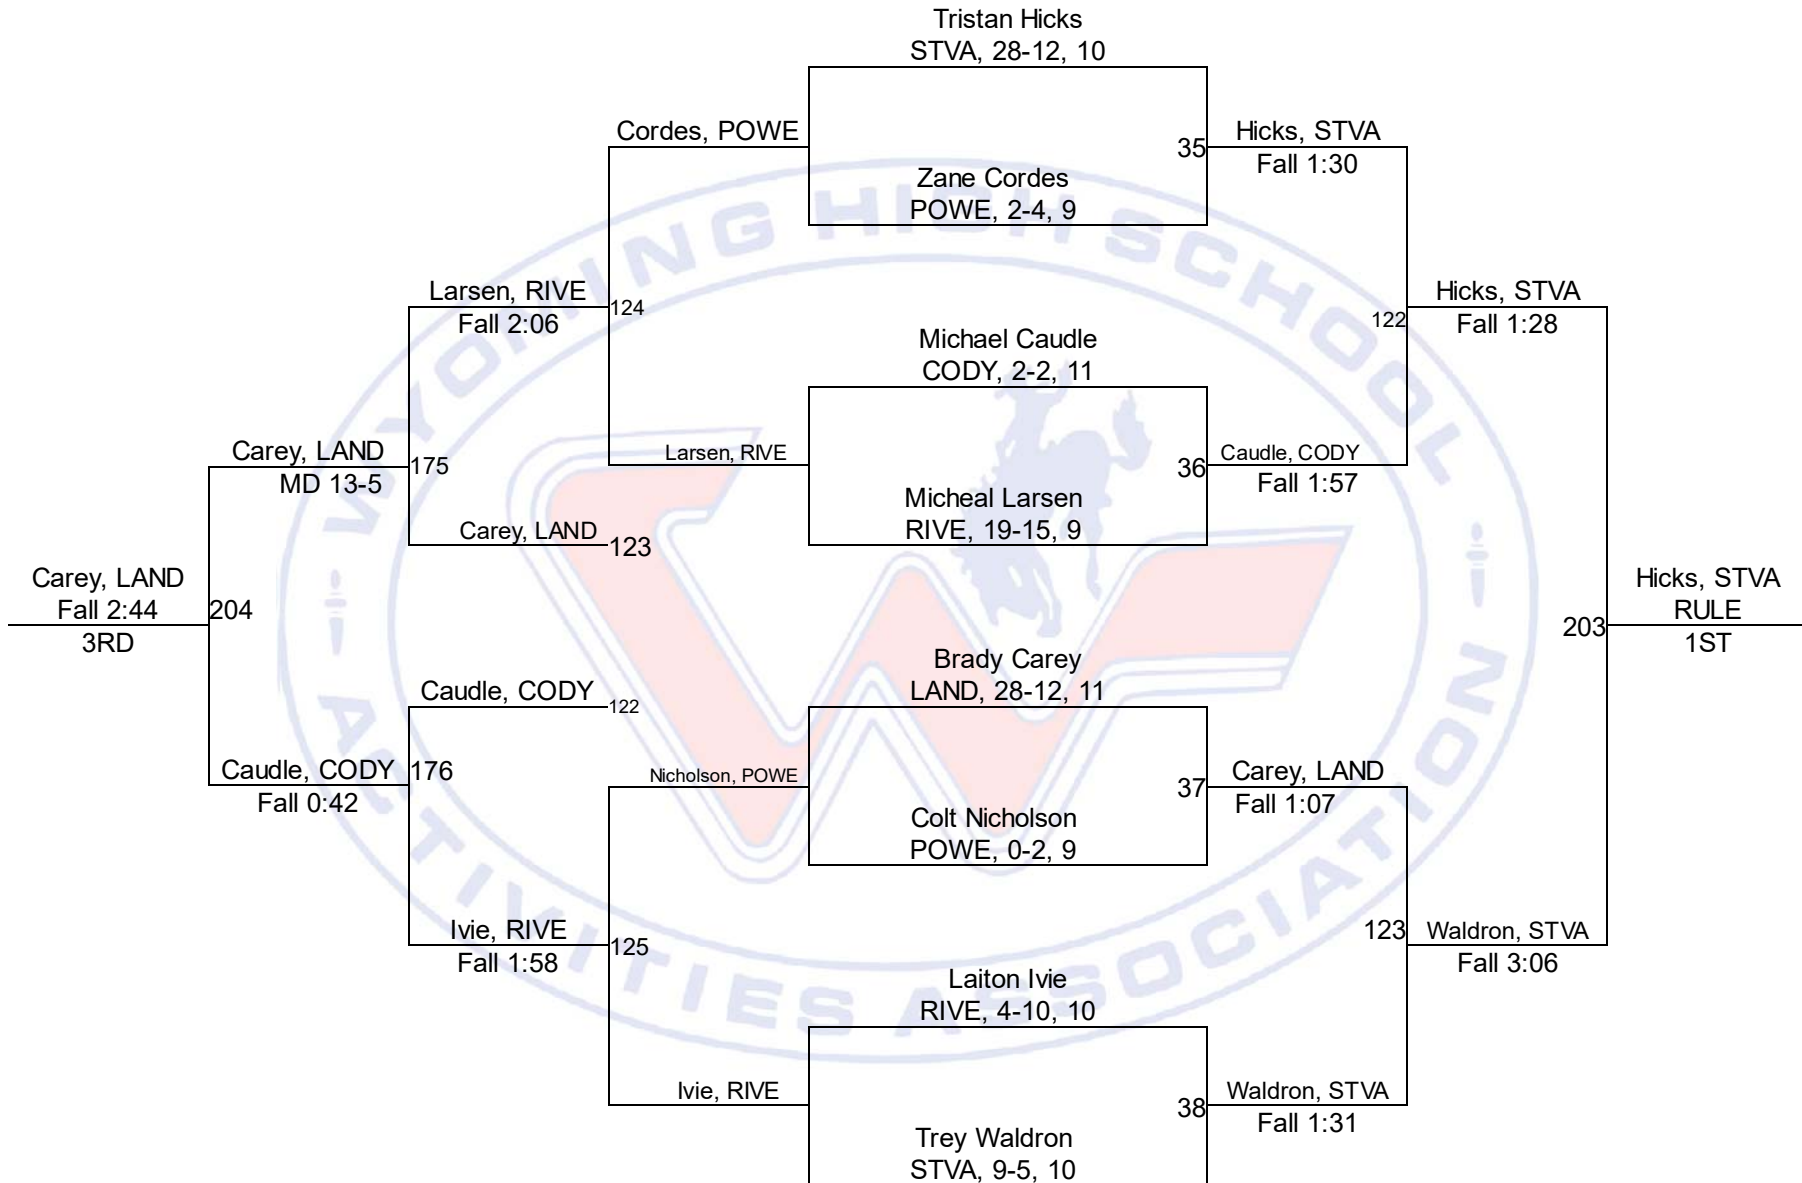

Team Scores

1. Star Valley	285.5
2. Powell	174.5
3. Riverton	161.0
4. Cody	133.0
5. Lander	119.5
6. Lyman	90.0
7. Pinedale	59.0
8. Mountain View	47.0

WHSAA 3A West Regional

106