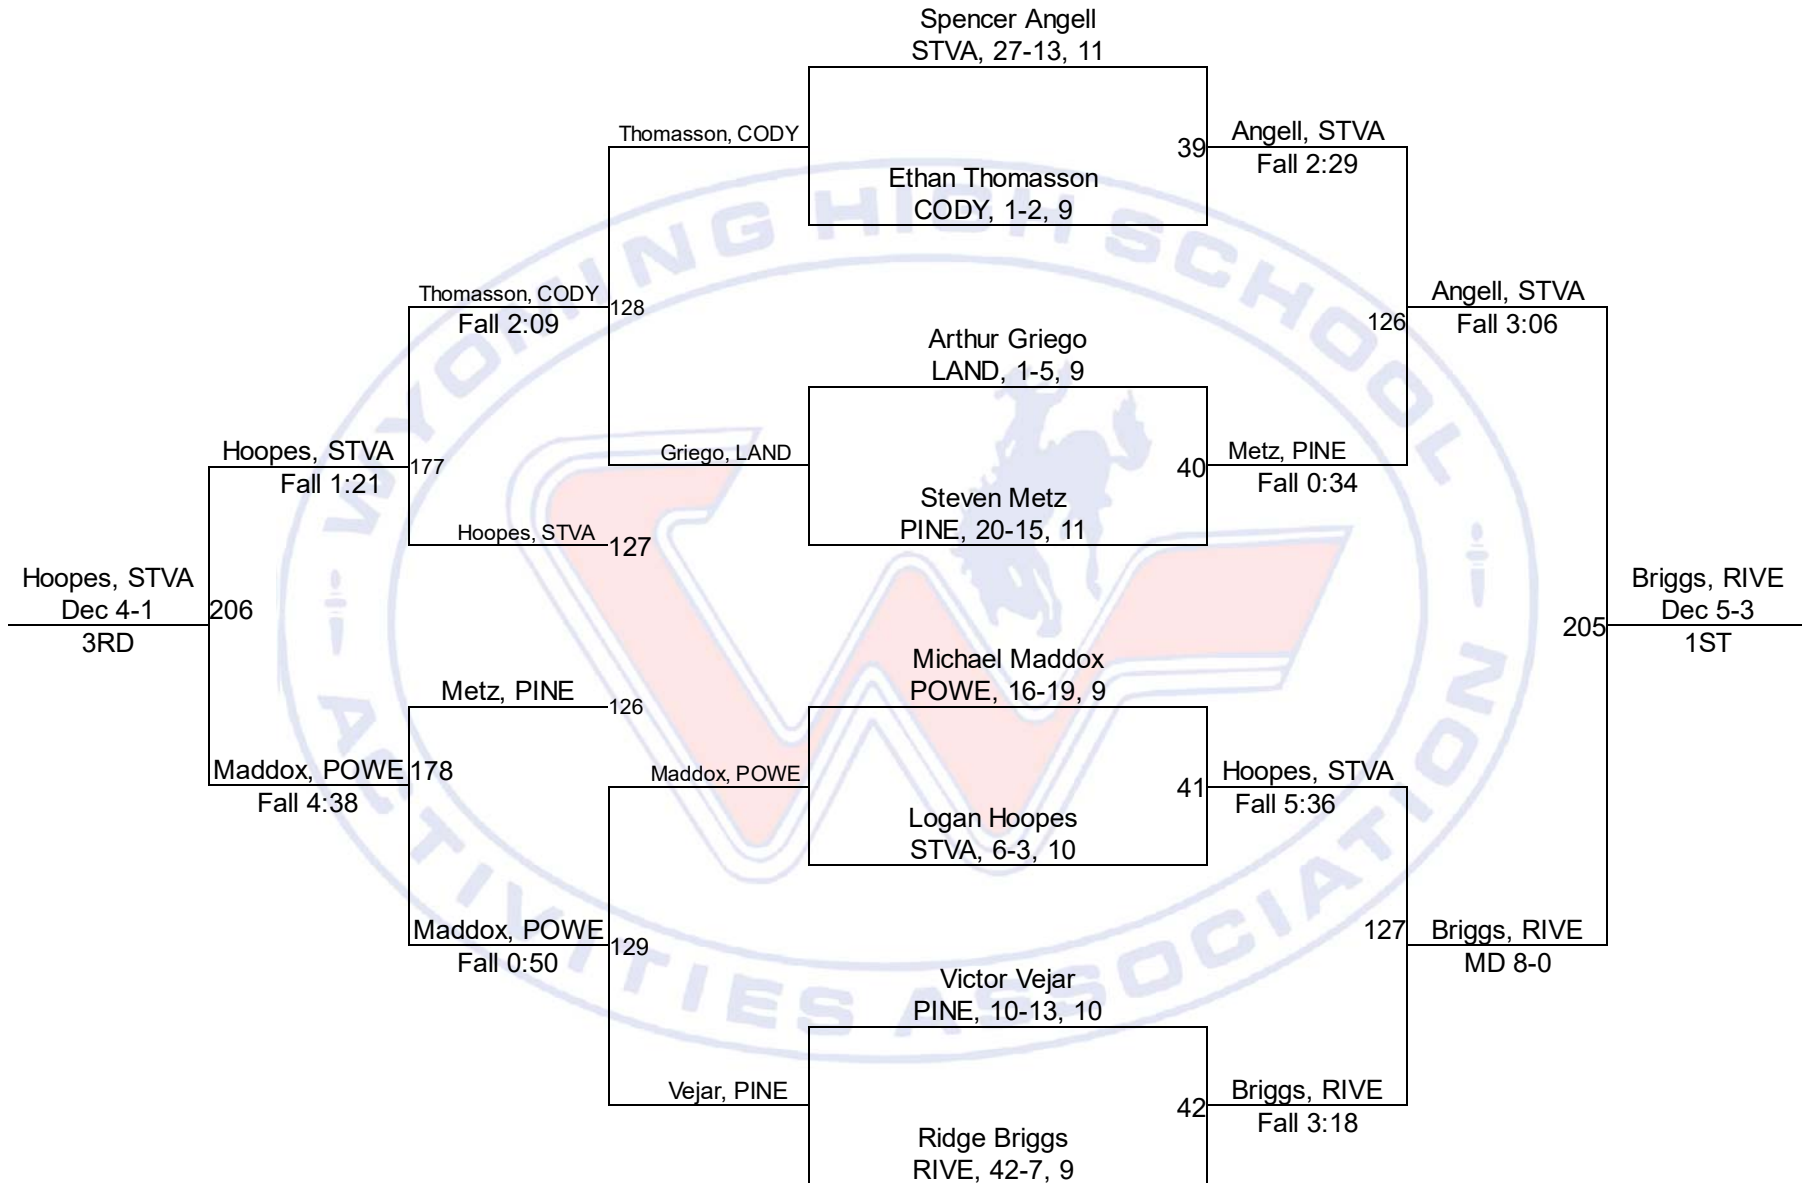

WHSAA 3A West Regional

113