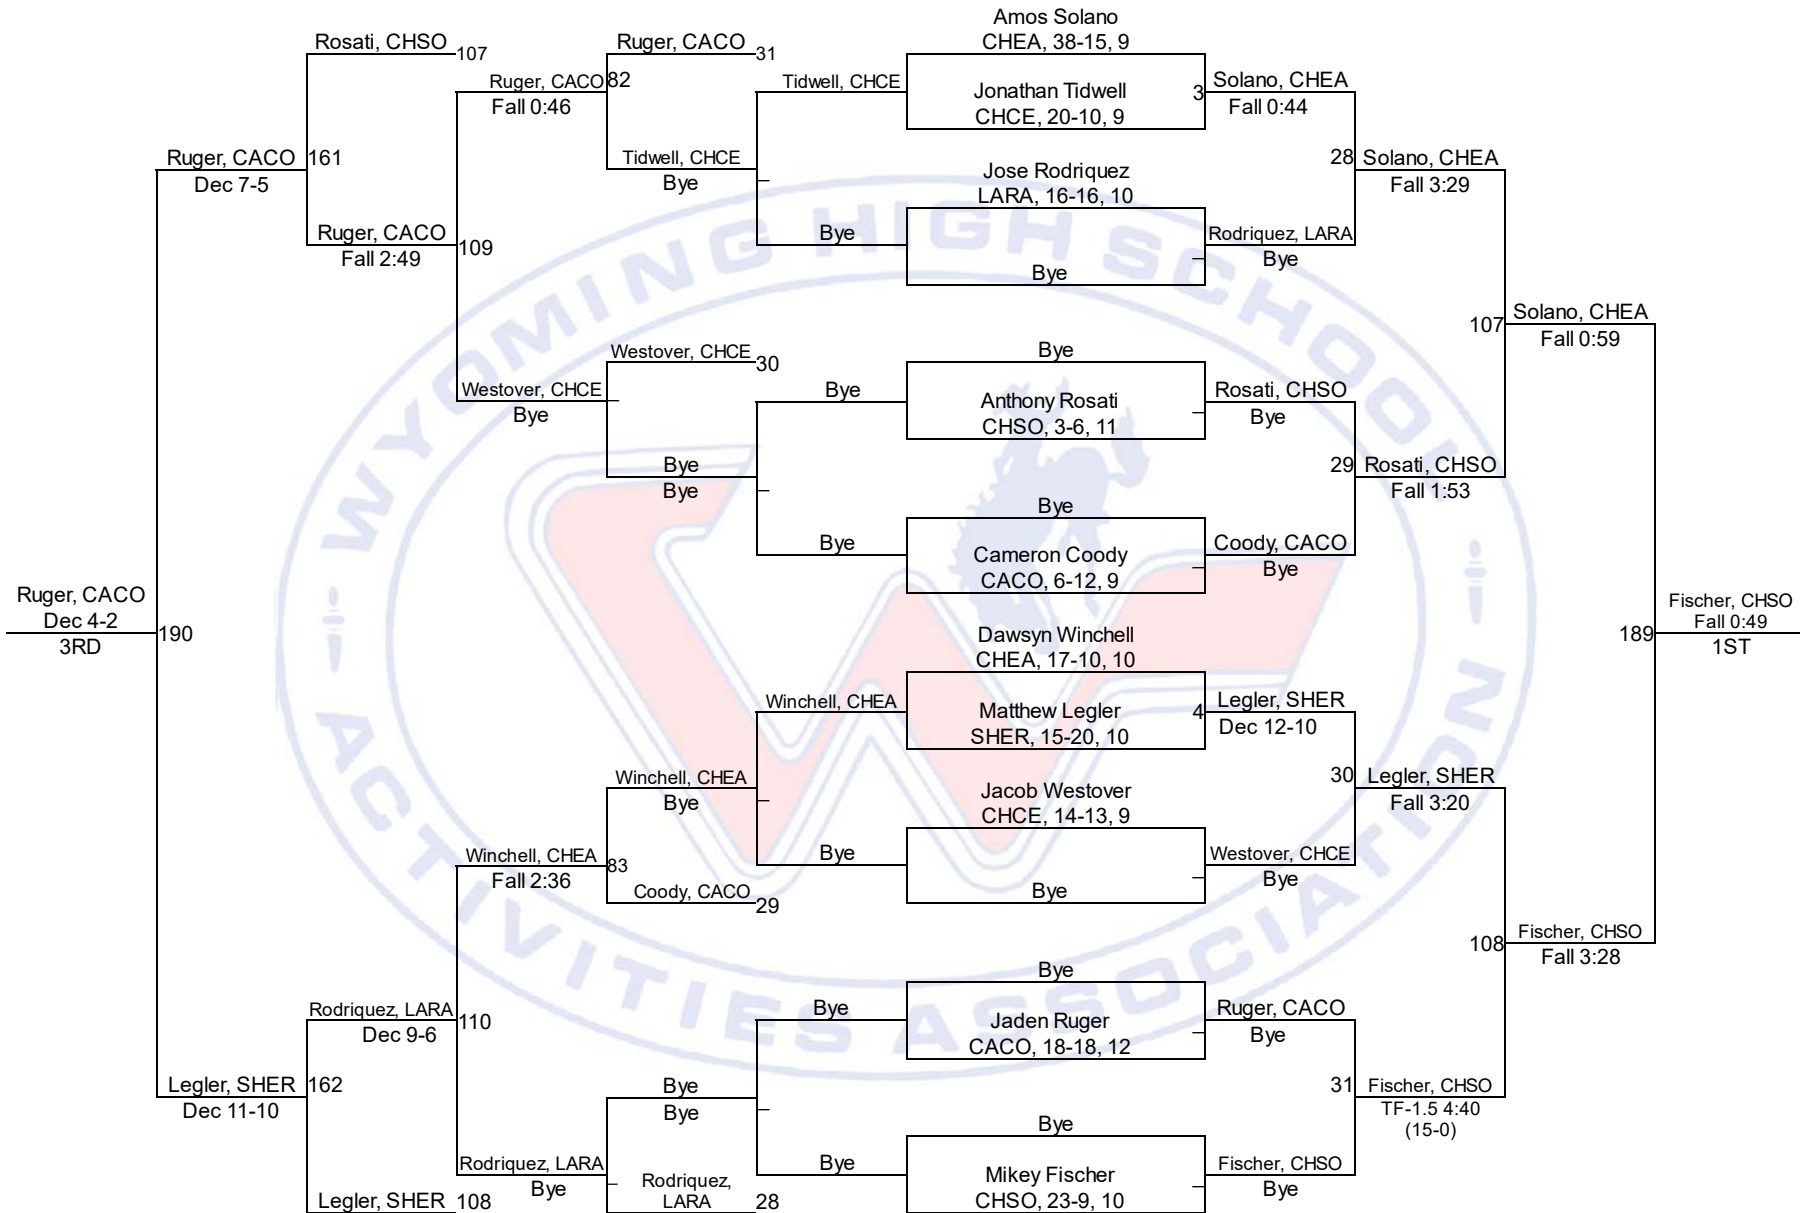

WHSAA 4A East Regional

113