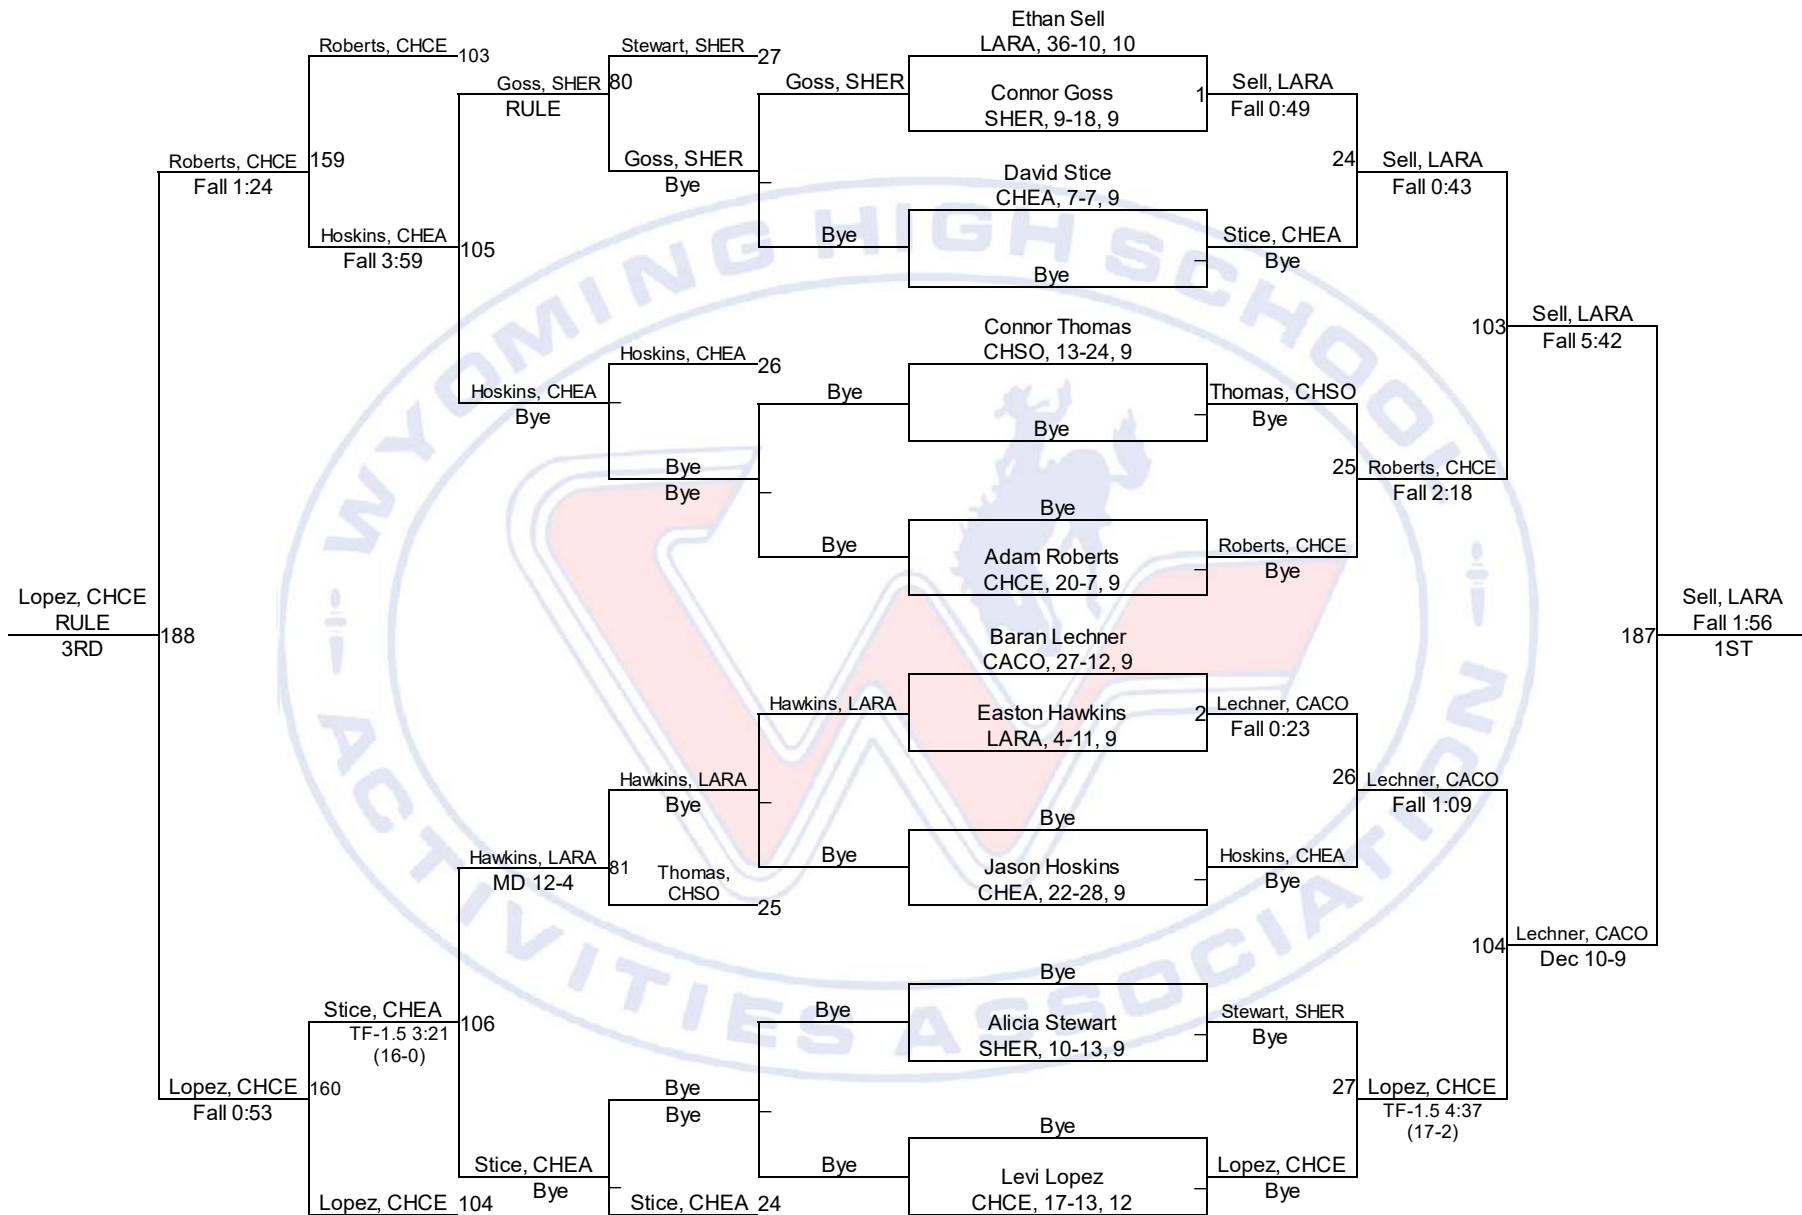

WHSAA 4A East Regional

106