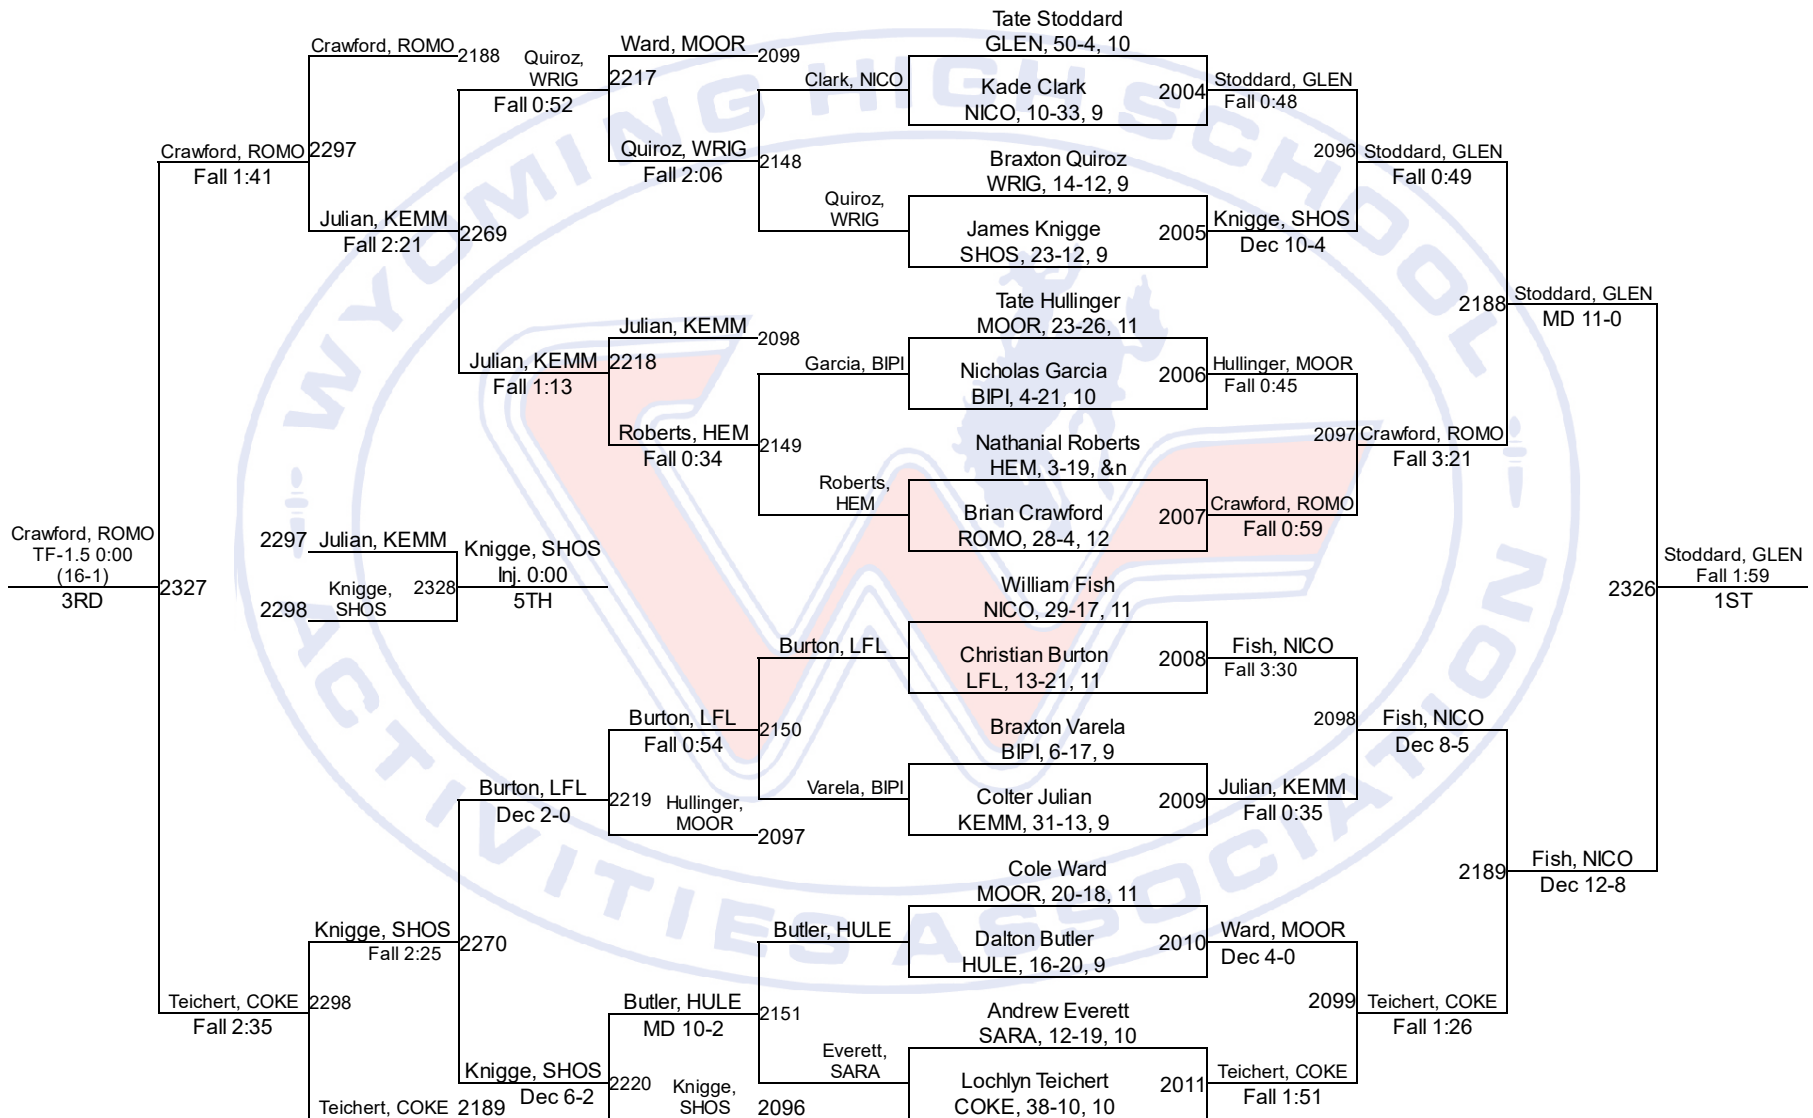

2017 WHSAA State Championships

2A-113