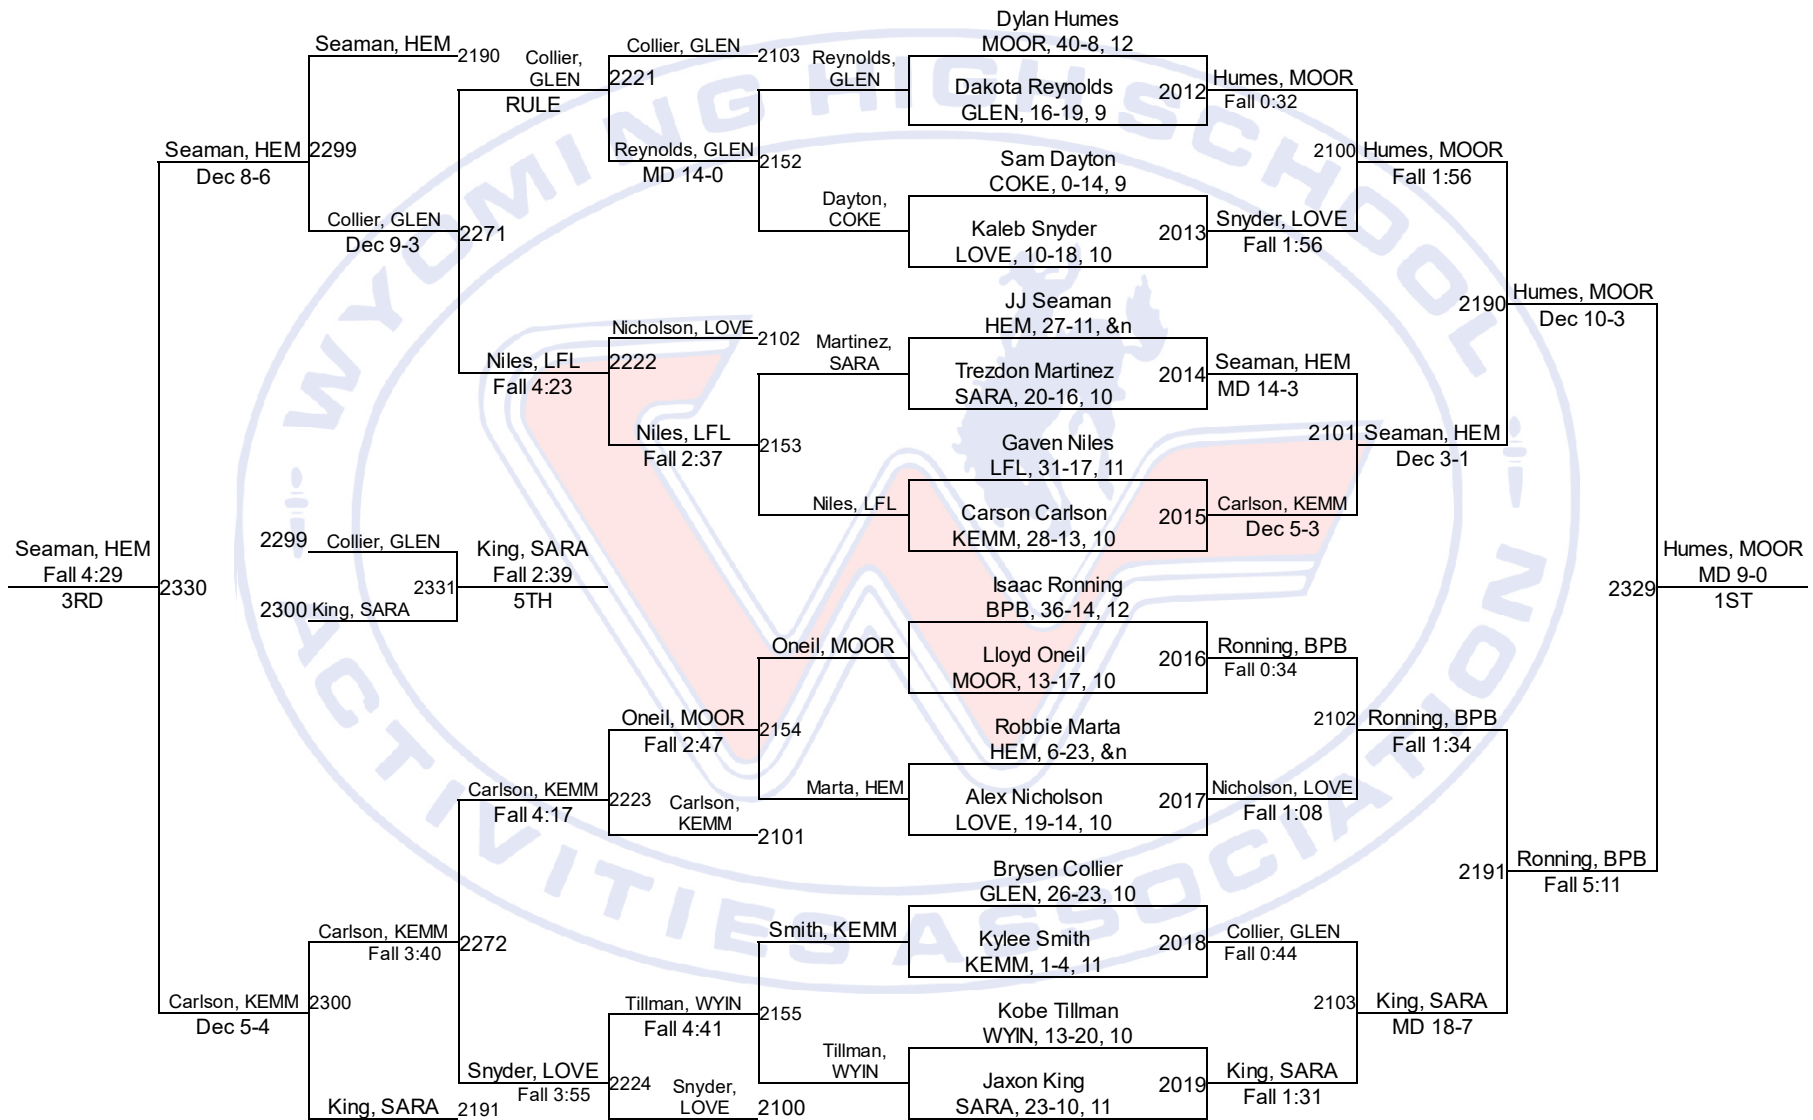

2017 WHSAA State Championships

2A-120