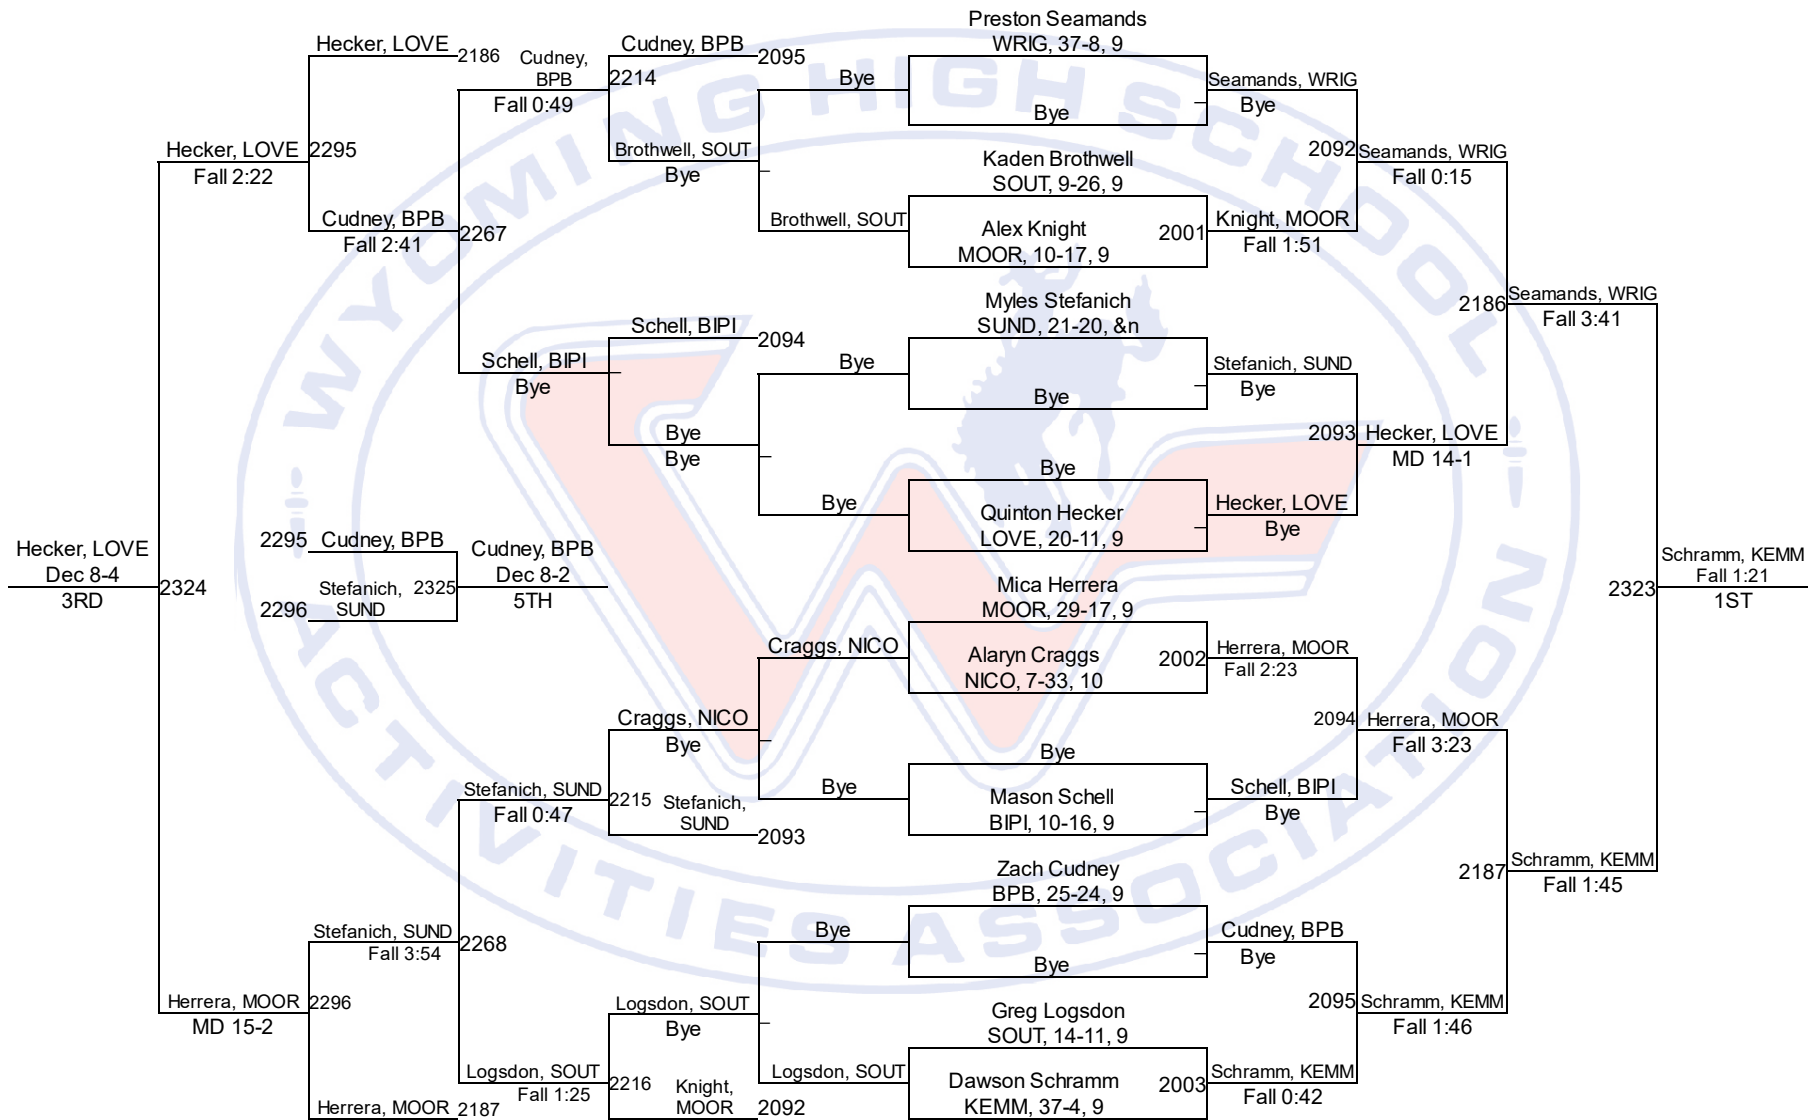

Team Scores

2A

1.	Moorcroft	271.0
2.	Glenrock	216.5
3.	Kemmerer	142.0
4.	Cokeville	112.5
5.	Burns/Pine Bluffs	112.0
6.	Big Piney	107.0
7.	Wright	98.5
8.	Lovell	92.0
9.	Rocky Mountain	83.5
10.	Sundance	71.0
11.	Greybull/Riverside	63.0
12.	Lingle-Ft. Laramie	59.0
13.	Southeast	54.5
14.	Wind River	44.5
15.	Saratoga	38.0
16.	Niobrara County	32.5
17.	H.e.m.	30.0
18.	Hulett	25.0
19.	Dubois	23.0
20.	Shoshoni	16.0
21.	Wyoming Indian	7.0

2017 WHSAA State Championships

2A-106