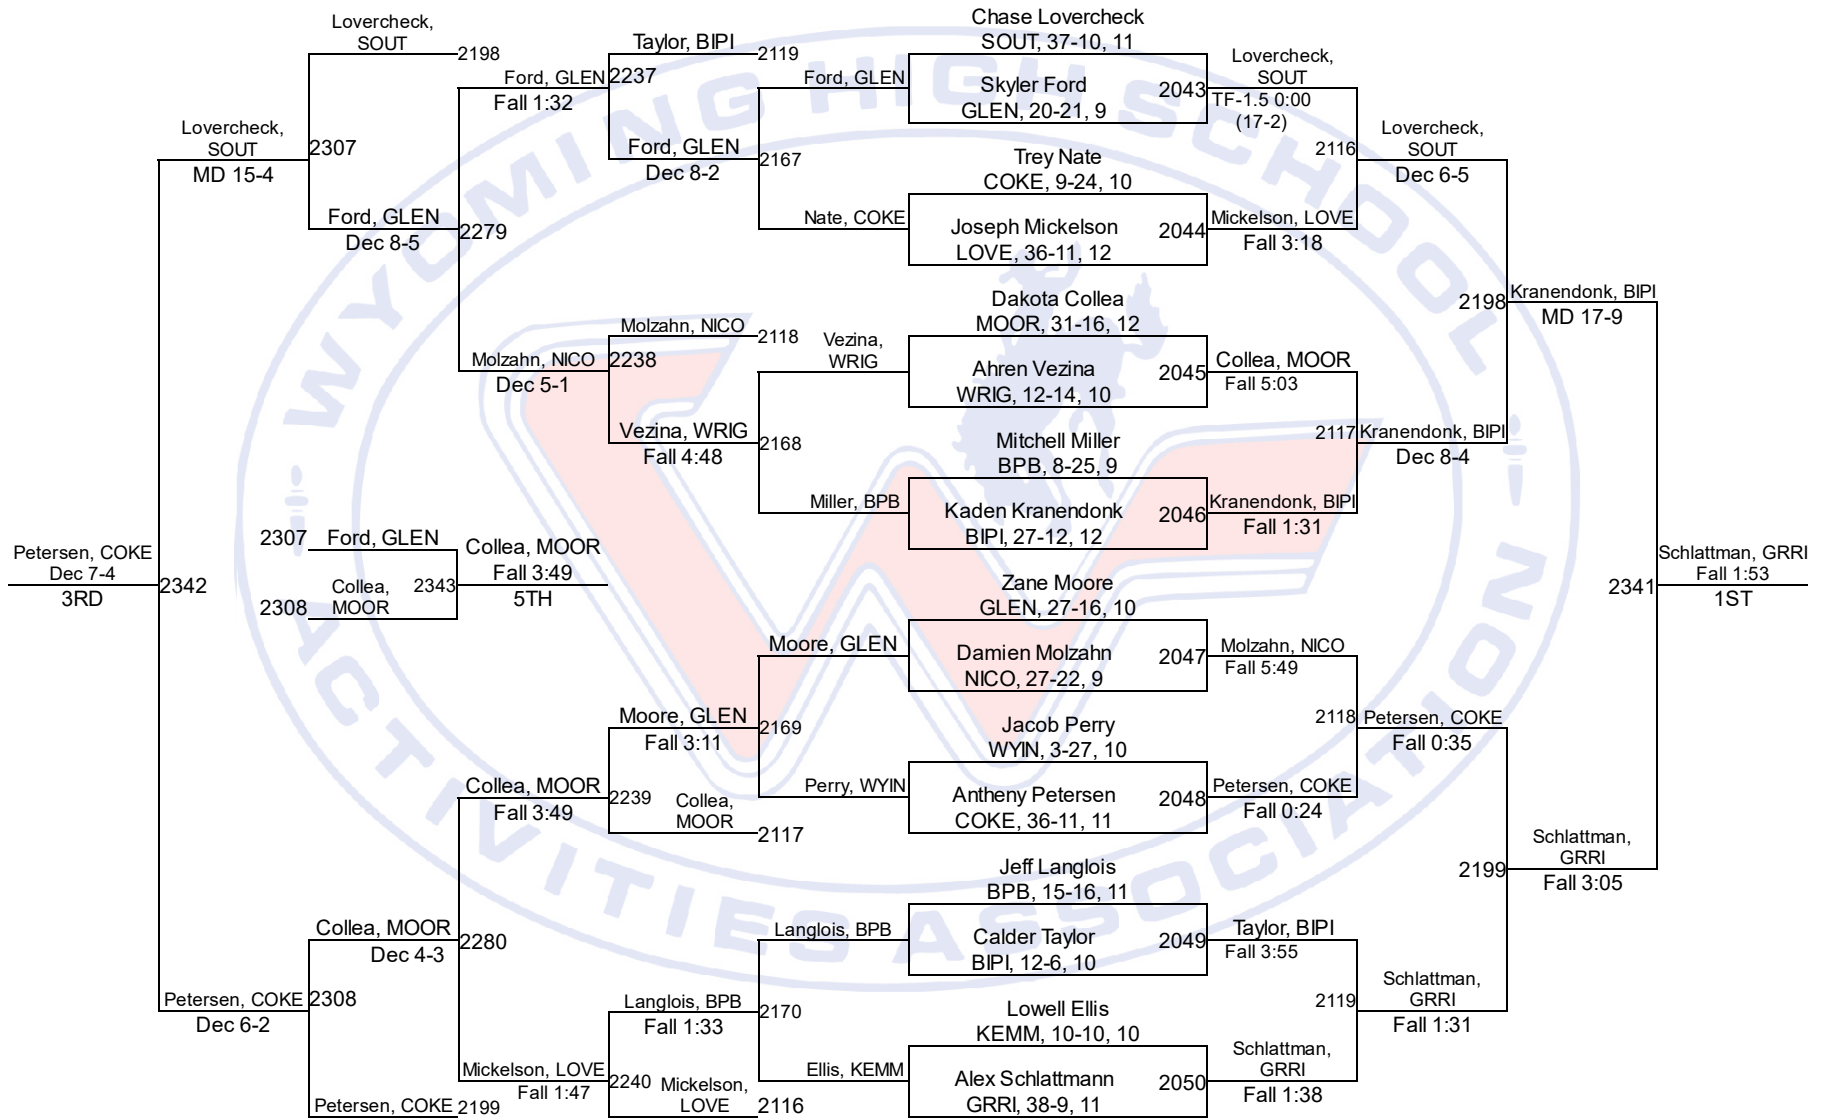

2017 WHSAA State Championships

2A-145