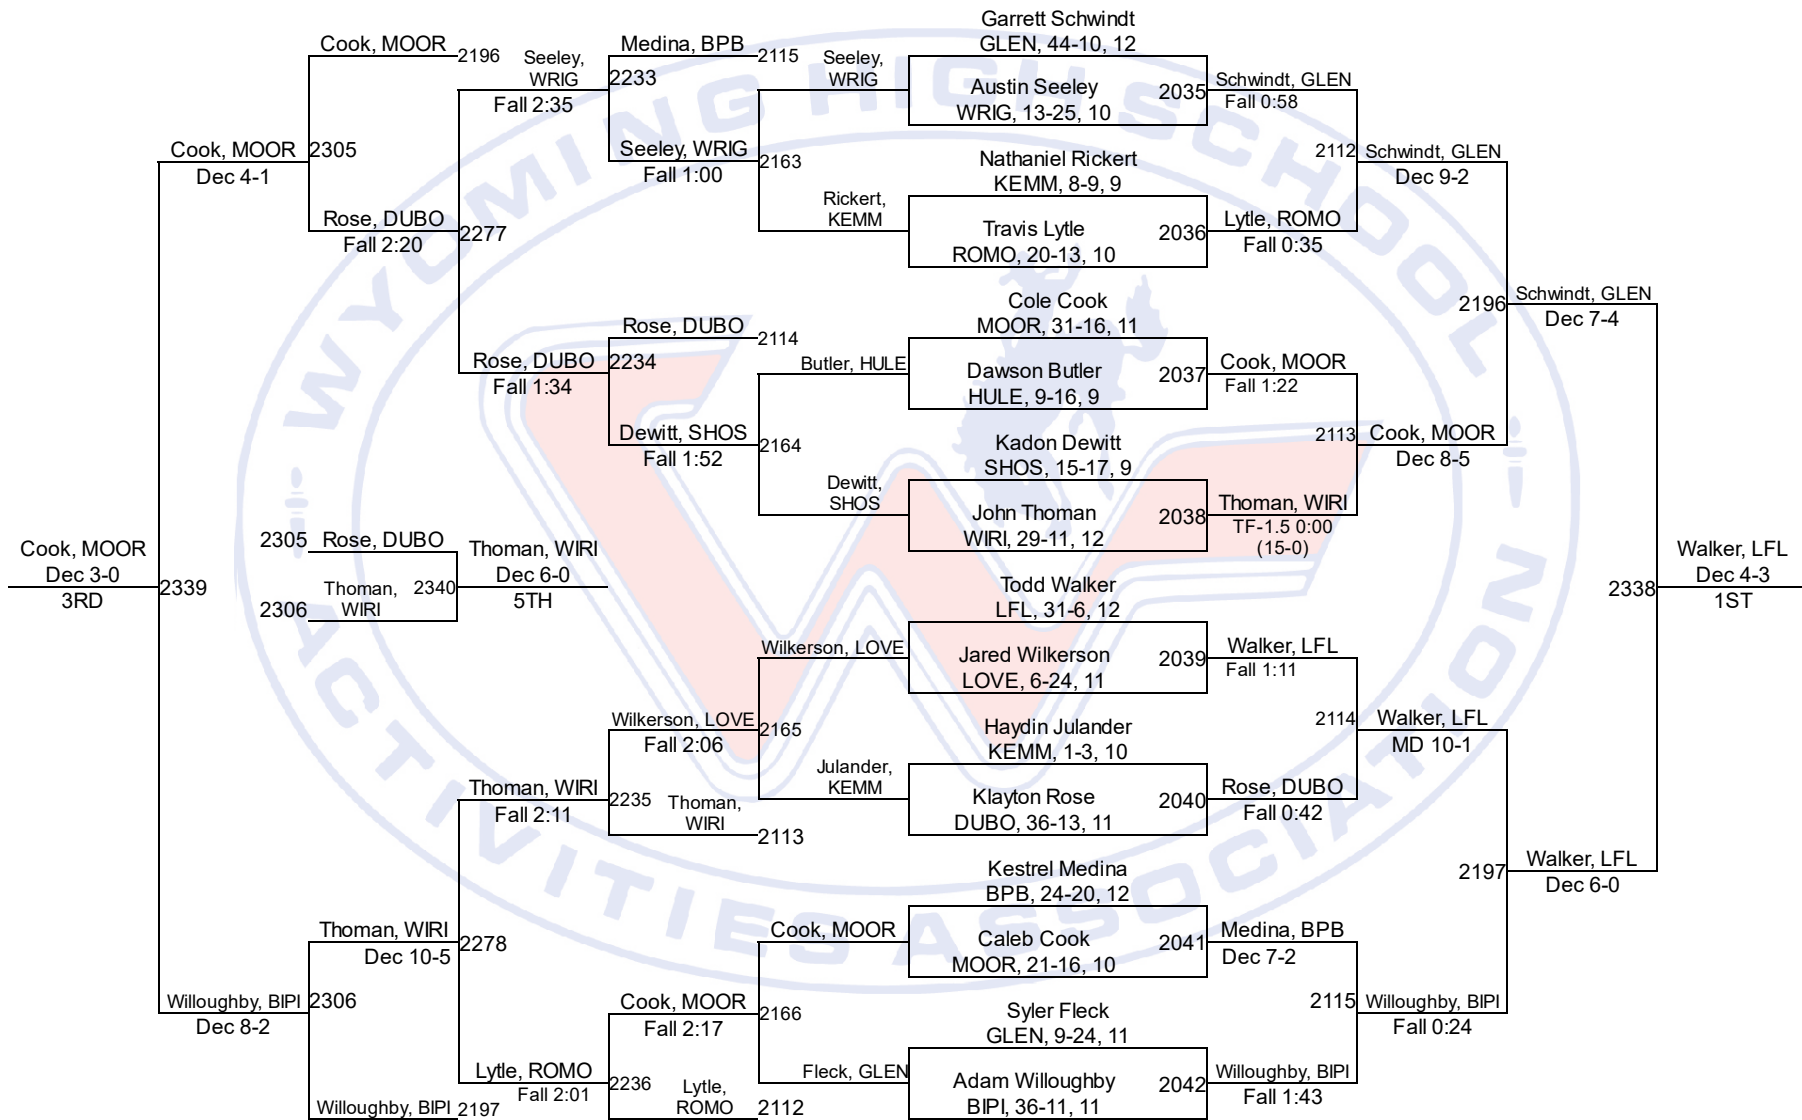

2017 WHSAA State Championships

2A-138