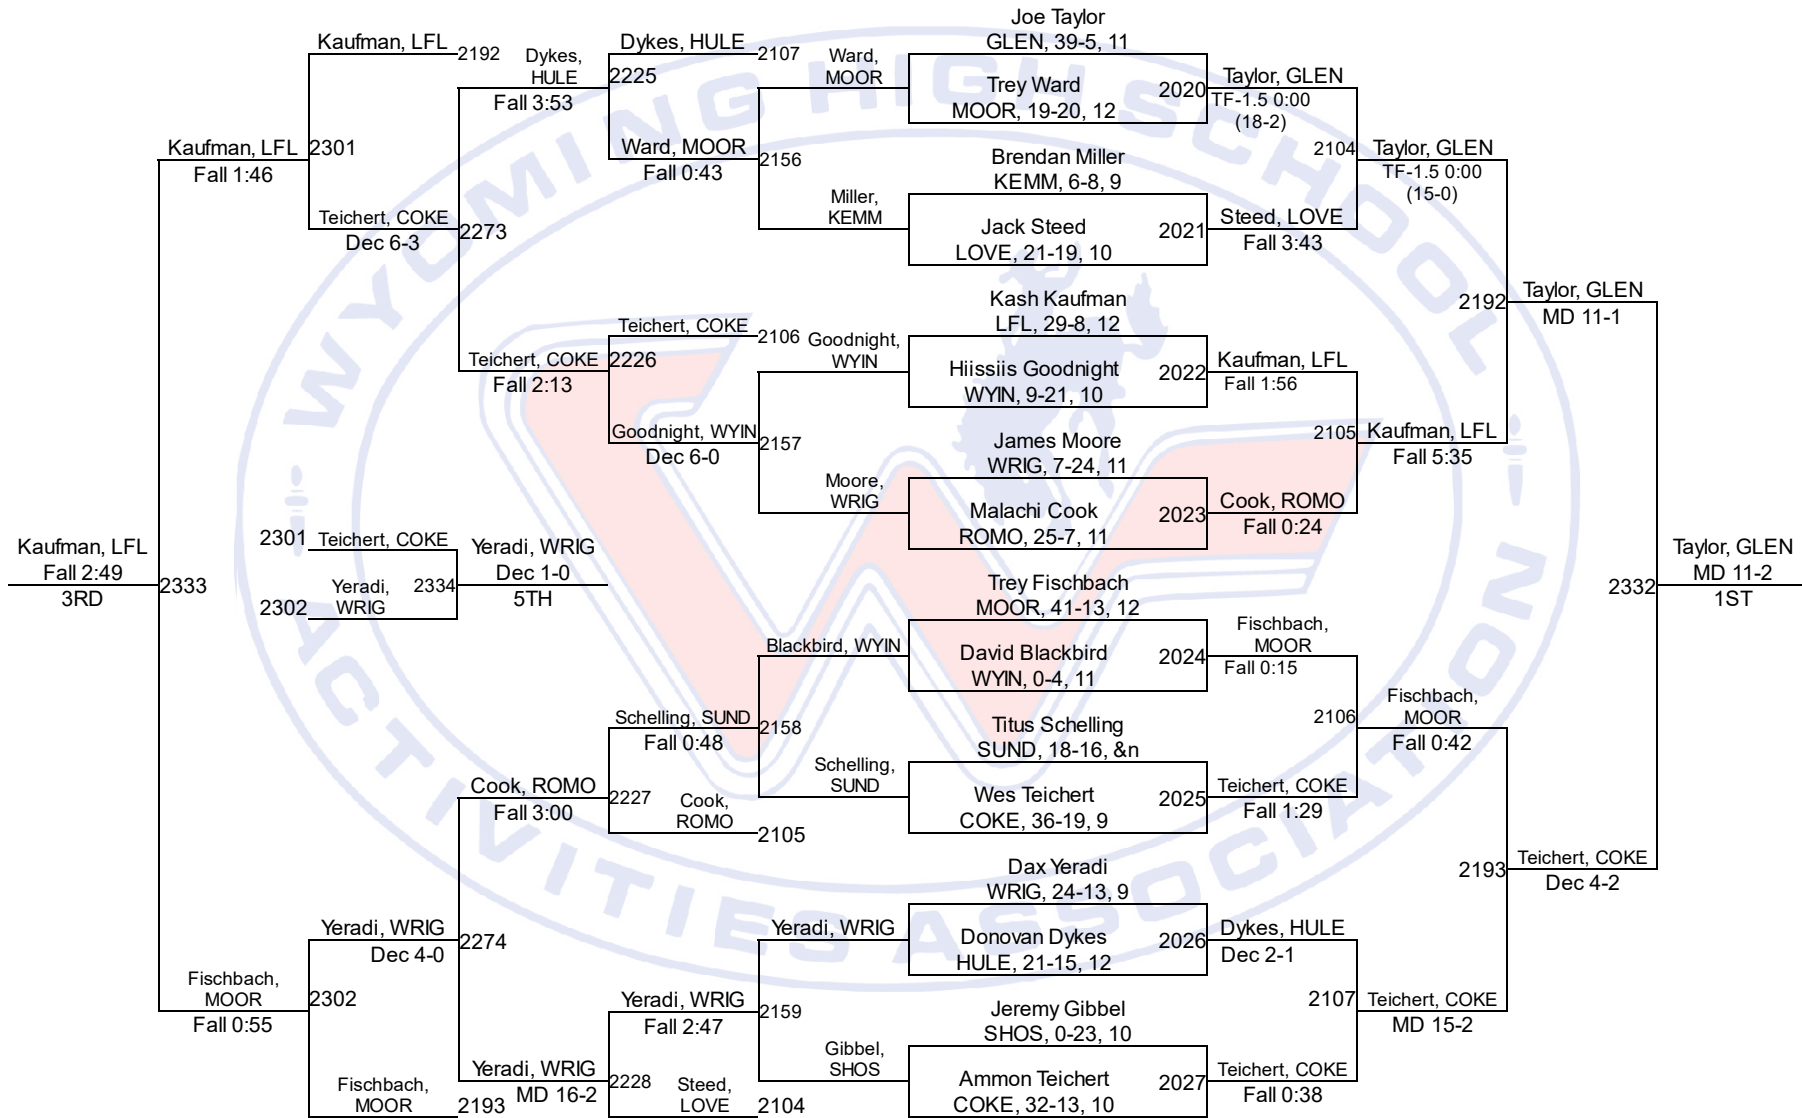

2017 WHSAA State Championships

2A-126