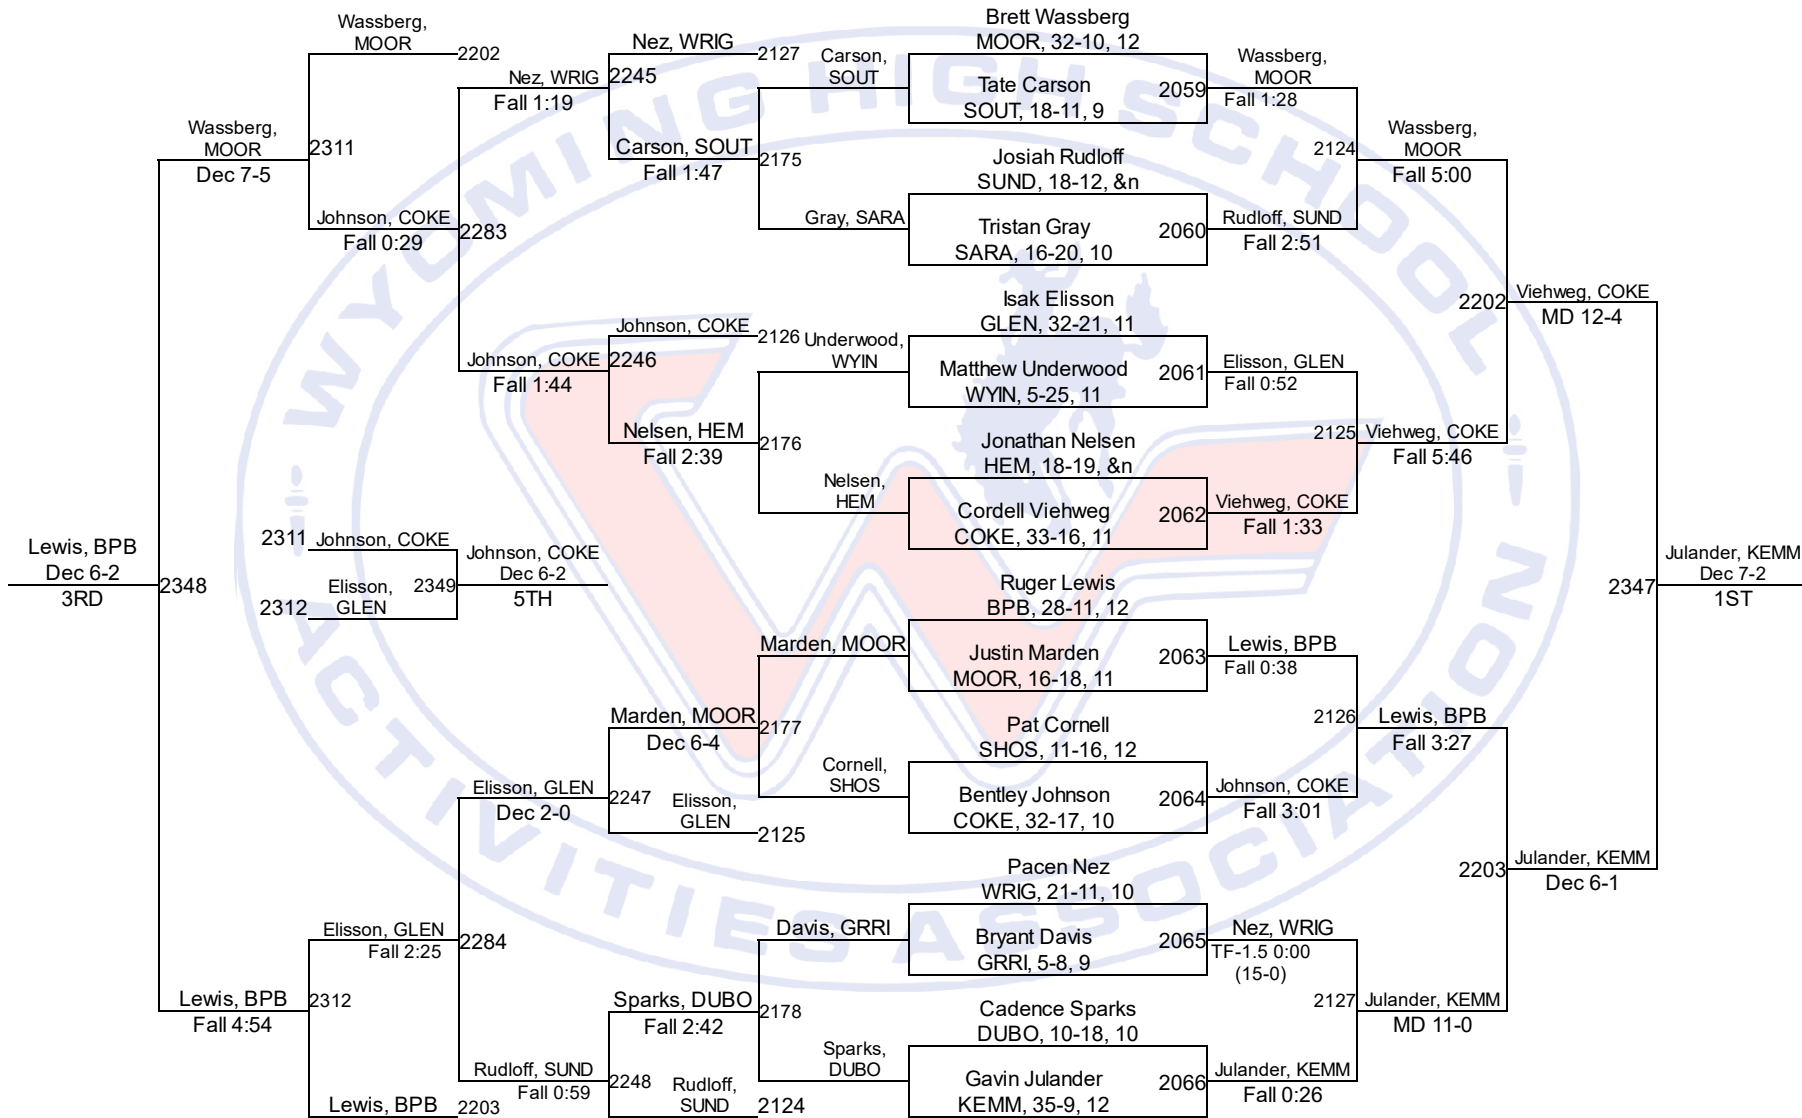

2017 WHSAA State Championships

2A-160