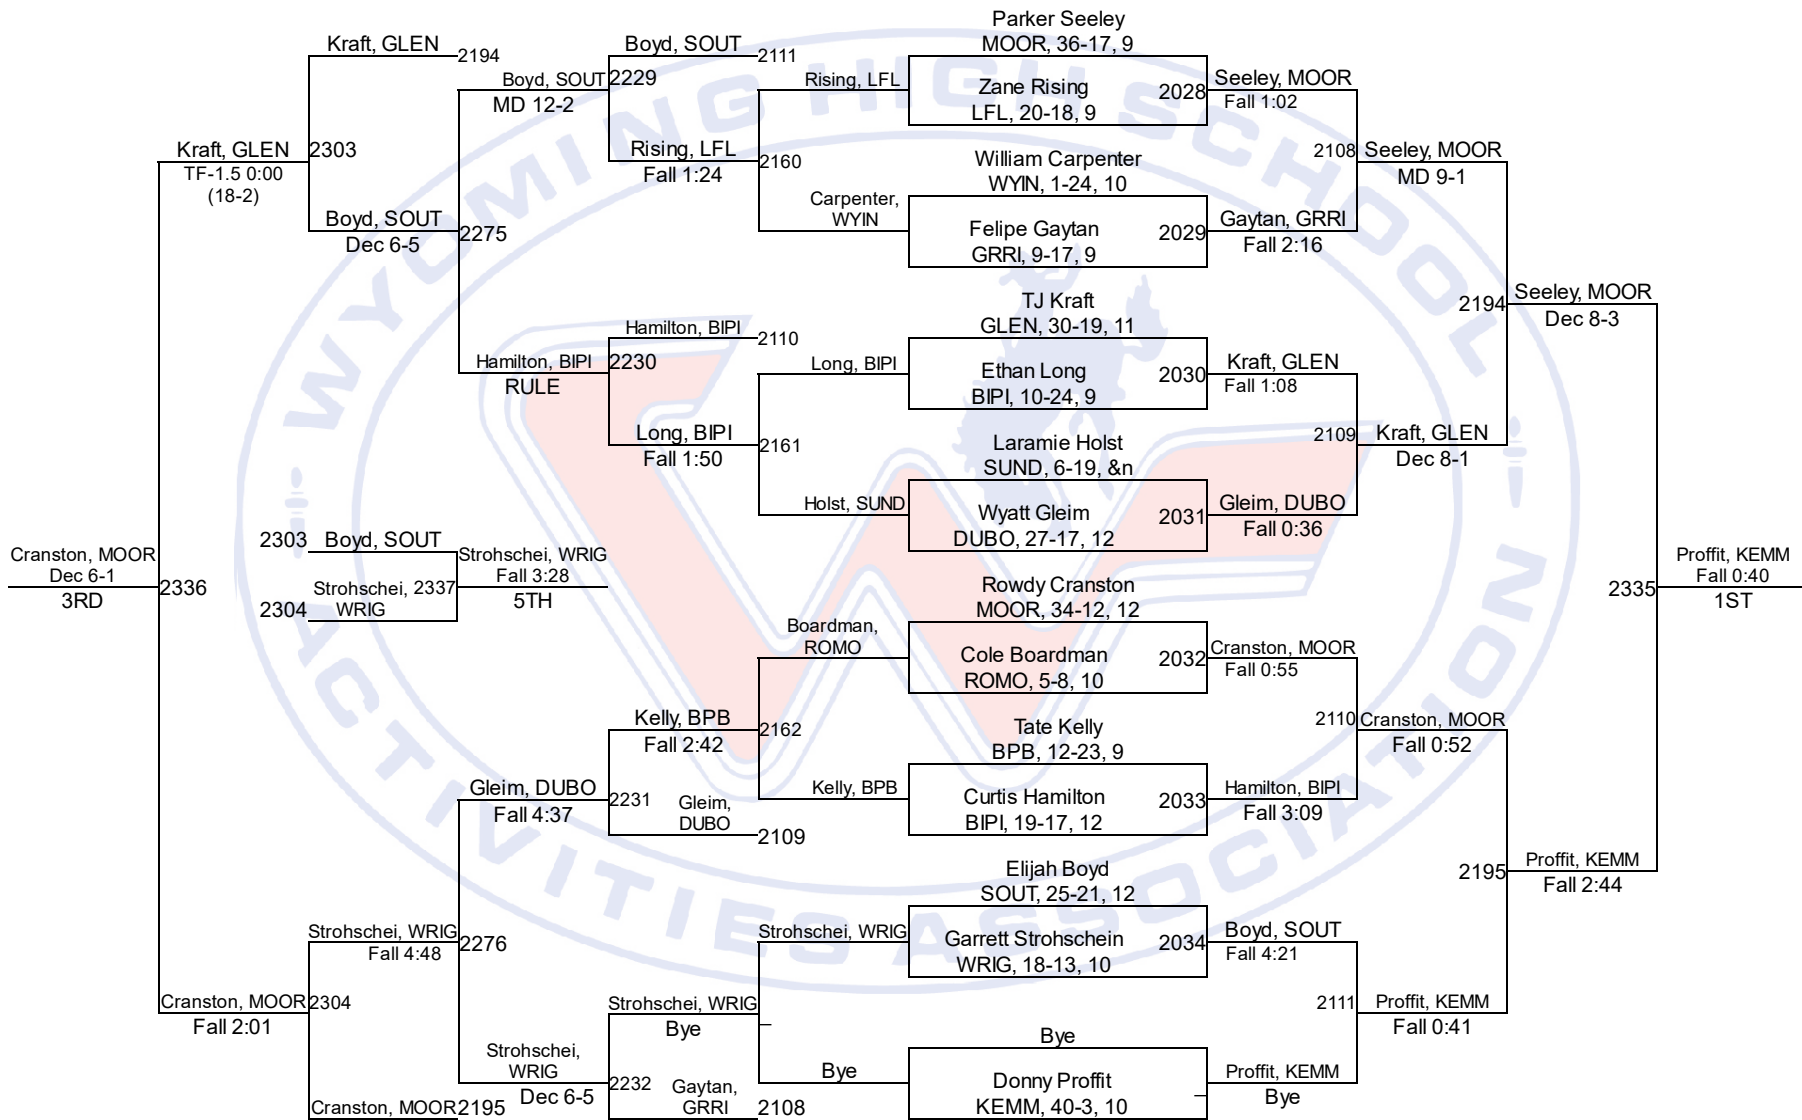

2017 WHSAA State Championships

2A-132