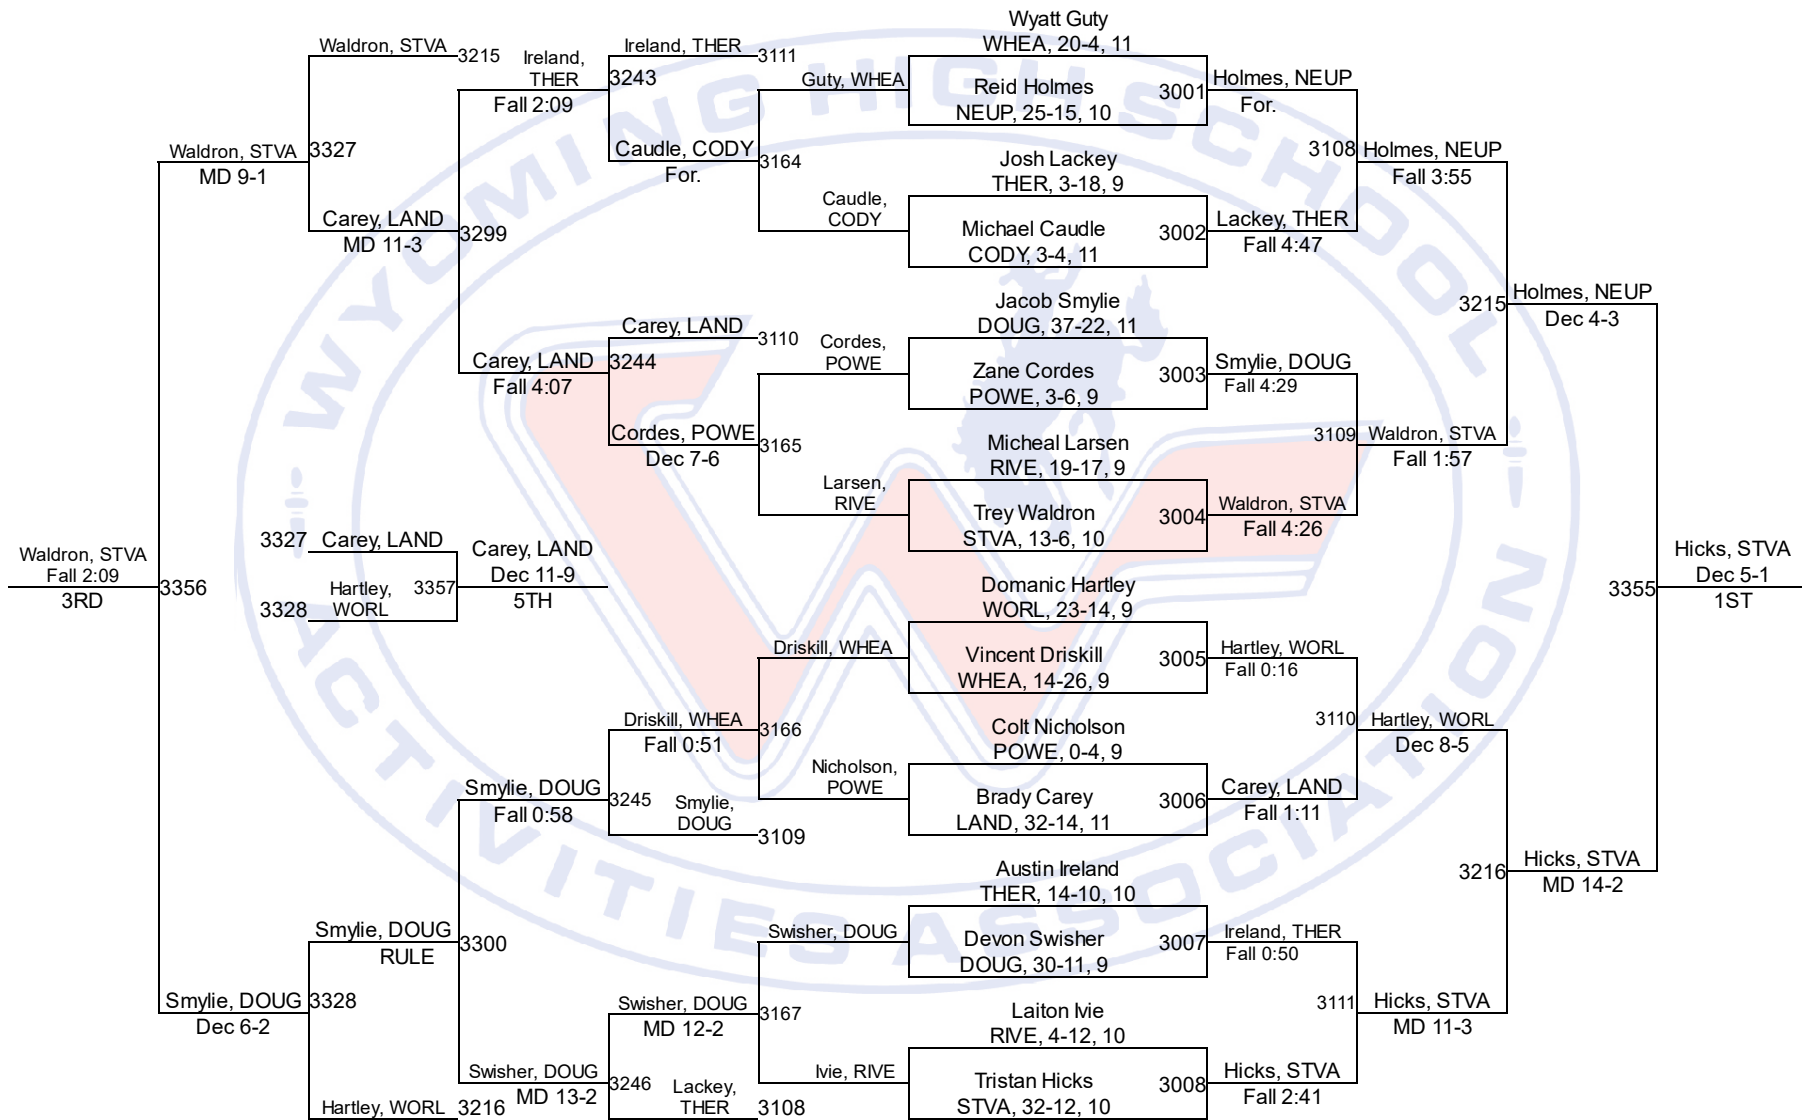

Team Scores

3A

1.	Star Valley	266.5
2.	Powell	174.0
3.	Riverton	146.5
4.	Douglas	146.0
5.	Buffalo	138.5
6.	Newcastle/Upton	129.5
7.	Lander	126.0
8.	Cody	114.0
9.	Worland	103.0
10.	Rawlins	84.0
11.	Torrington	81.0
12.	Lyman	64.0
13.	Pinedale	43.0
14.	Thermopolis	38.0
15.	Wheatland	29.0
16.	Mountain View	8.0

2017 WHSAA State Championships

3A-106