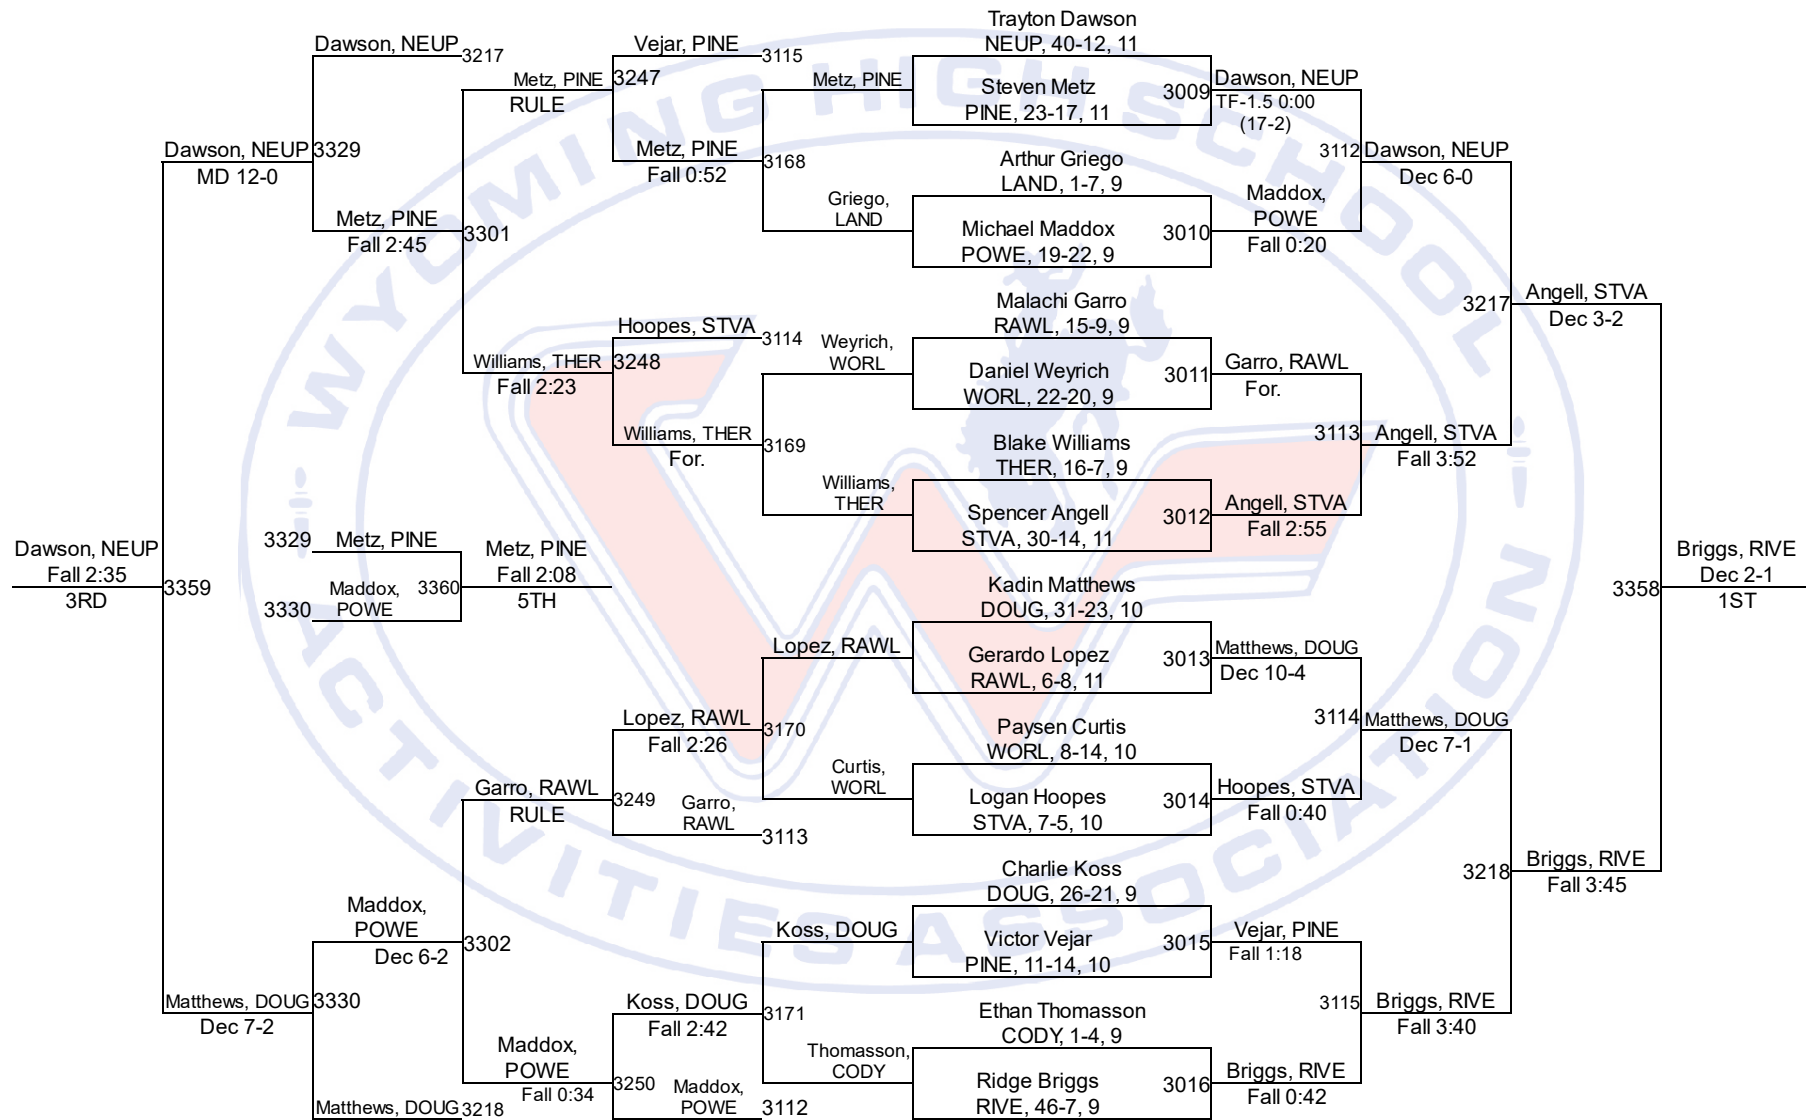

2017 WHSAA State Championships

3A-113