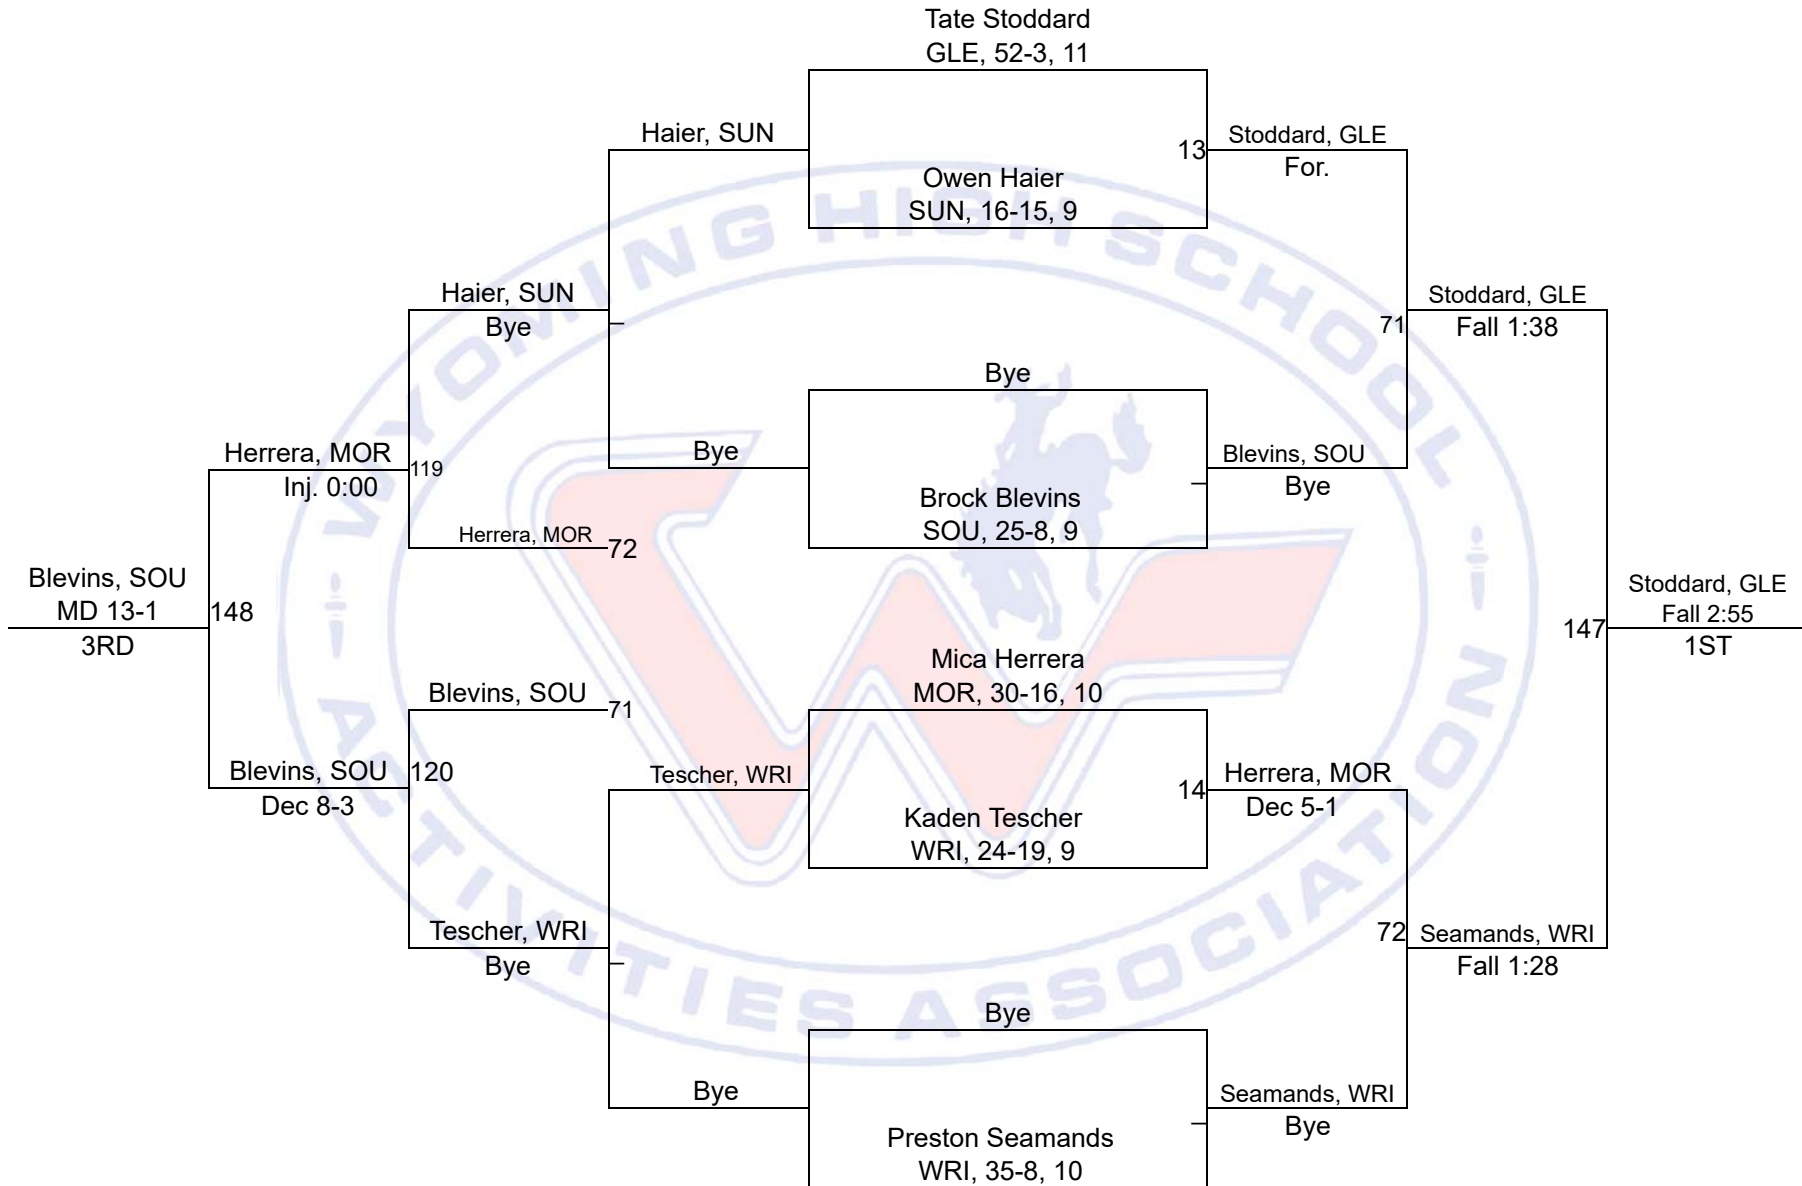

Team Scores

Printed on 02/27/2018 03:21 p.m.

Team Scores		
1	Moorcroft	279.5
2	Glenrock	188.0
3	Wright	106.0
4	Southeast	87.0
5	Burns-Pine Bluffs	64.0
6	Niobrara County	63.0
7	Sundance	51.0
8	Hulett	35.0
9	Lingle-Ft. Laramie	33.5
10	H.E.M.	21.0

WHSAA 2A East Regional

106

WHSAA 2A East Regional

113

WHSAA 2A East Regional

120

WHSAA 2A East Regional

126