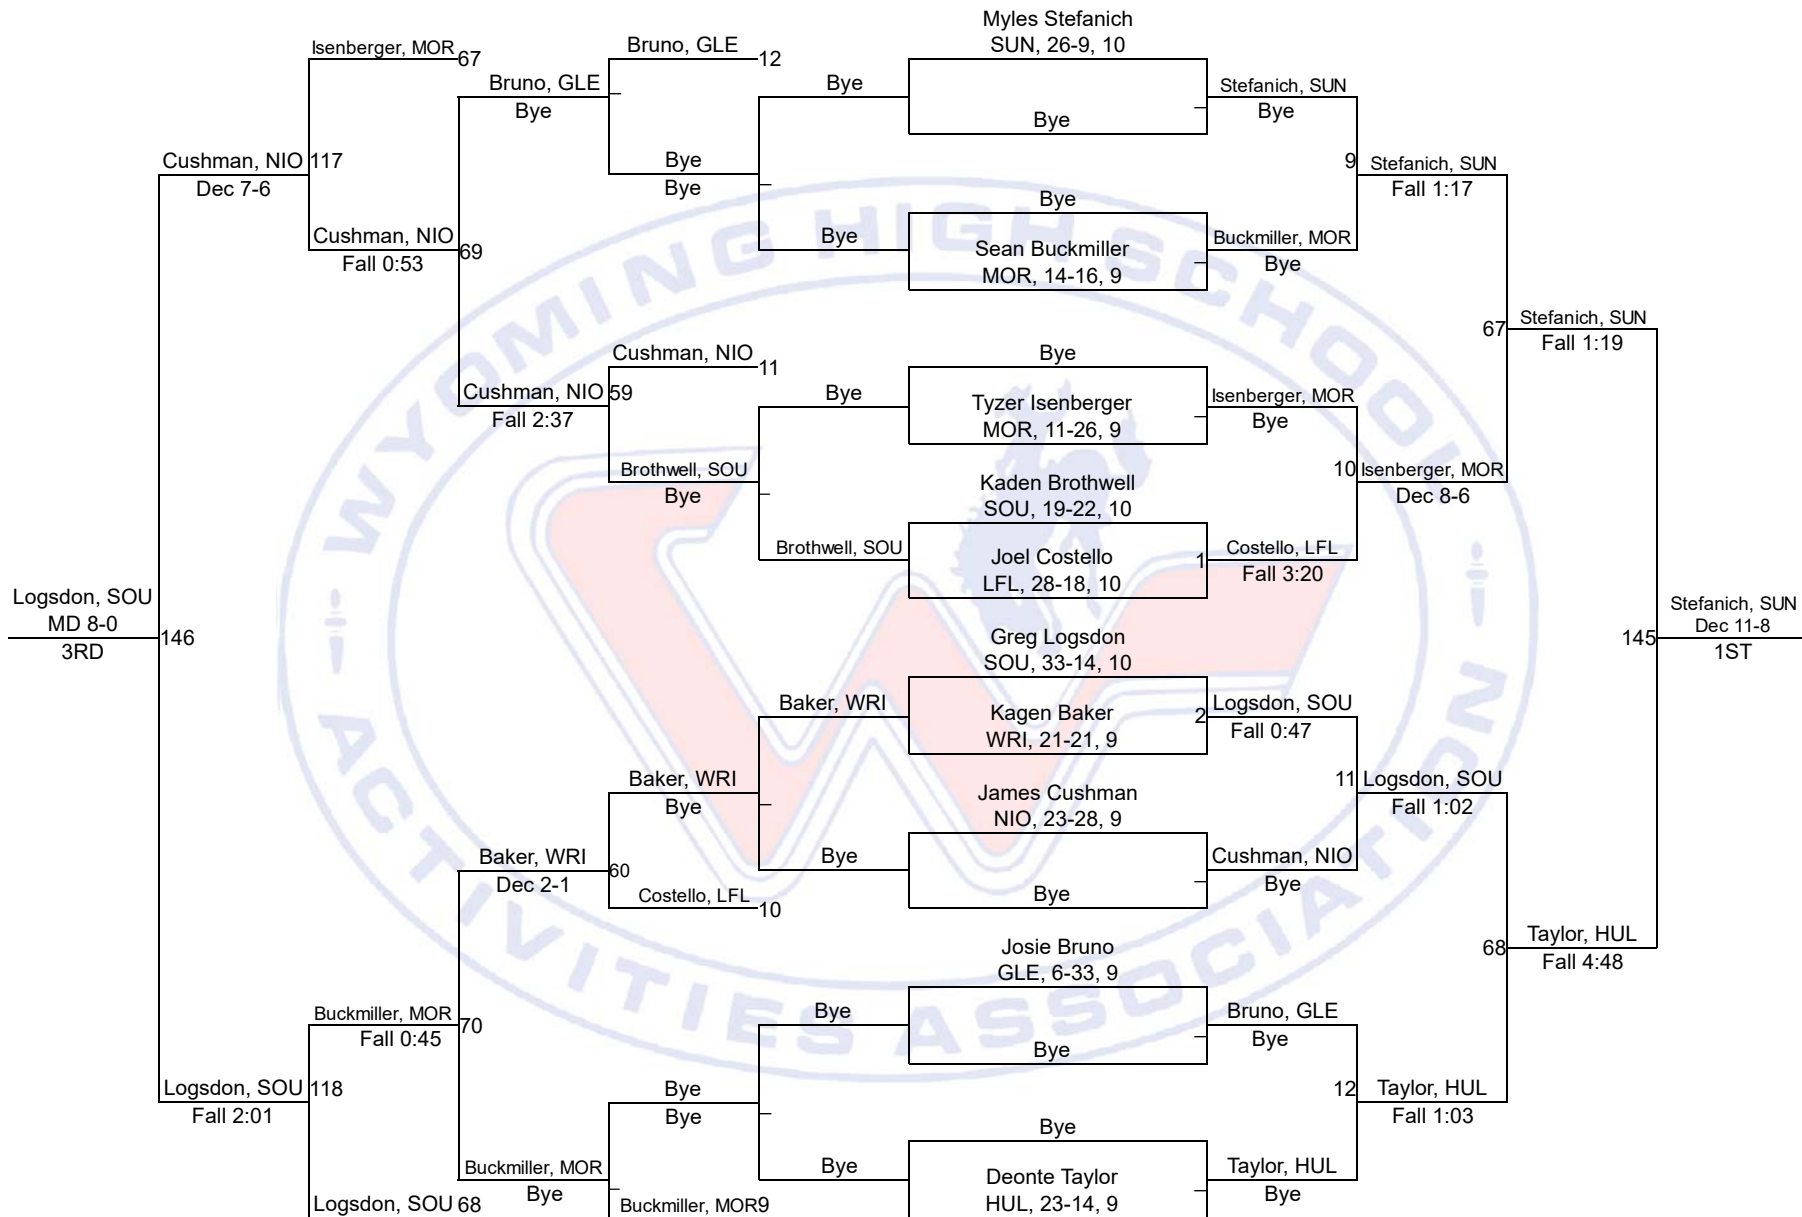

Team Scores

Printed on 02/27/2018 03:21 p.m.

Team Scores		
1	Moorcroft	279.5
2	Glenrock	188.0
3	Wright	106.0
4	Southeast	87.0
5	Burns-Pine Bluffs	64.0
6	Niobrara County	63.0
7	Sundance	51.0
8	Hulett	35.0
9	Lingle-Ft. Laramie	33.5
10	H.E.M.	21.0

WHSAA 2A East Regional

106

WHSAA 2A East Regional

113

WHSAA 2A East Regional

120

WHSAA 2A East Regional

126