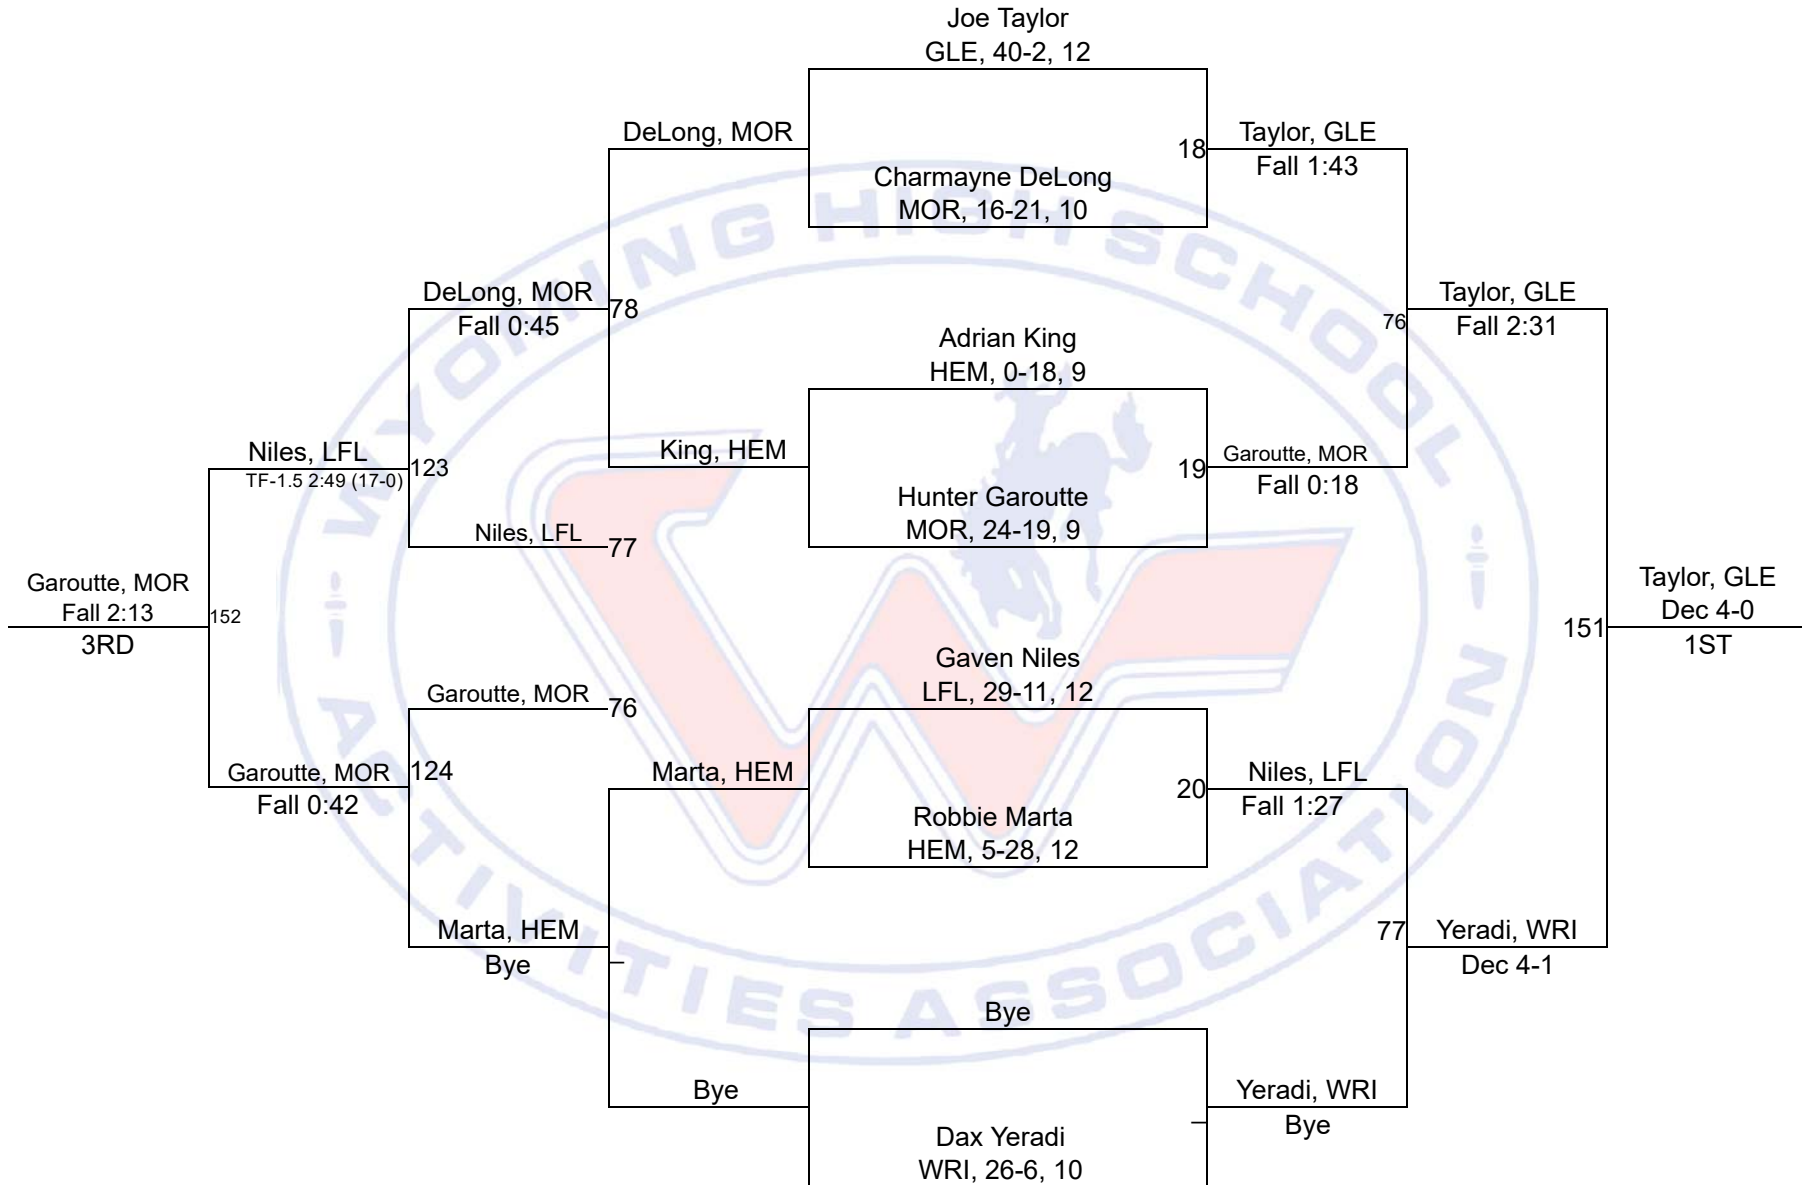

Team Scores

Printed on 02/27/2018 03:21 p.m.

Team Scores		
1	Moorcroft	279.5
2	Glenrock	188.0
3	Wright	106.0
4	Southeast	87.0
5	Burns-Pine Bluffs	64.0
6	Niobrara County	63.0
7	Sundance	51.0
8	Hulett	35.0
9	Lingle-Ft. Laramie	33.5
10	H.E.M.	21.0

WHSAA 2A East Regional

106

WHSAA 2A East Regional

113

WHSAA 2A East Regional

120

WHSAA 2A East Regional

126