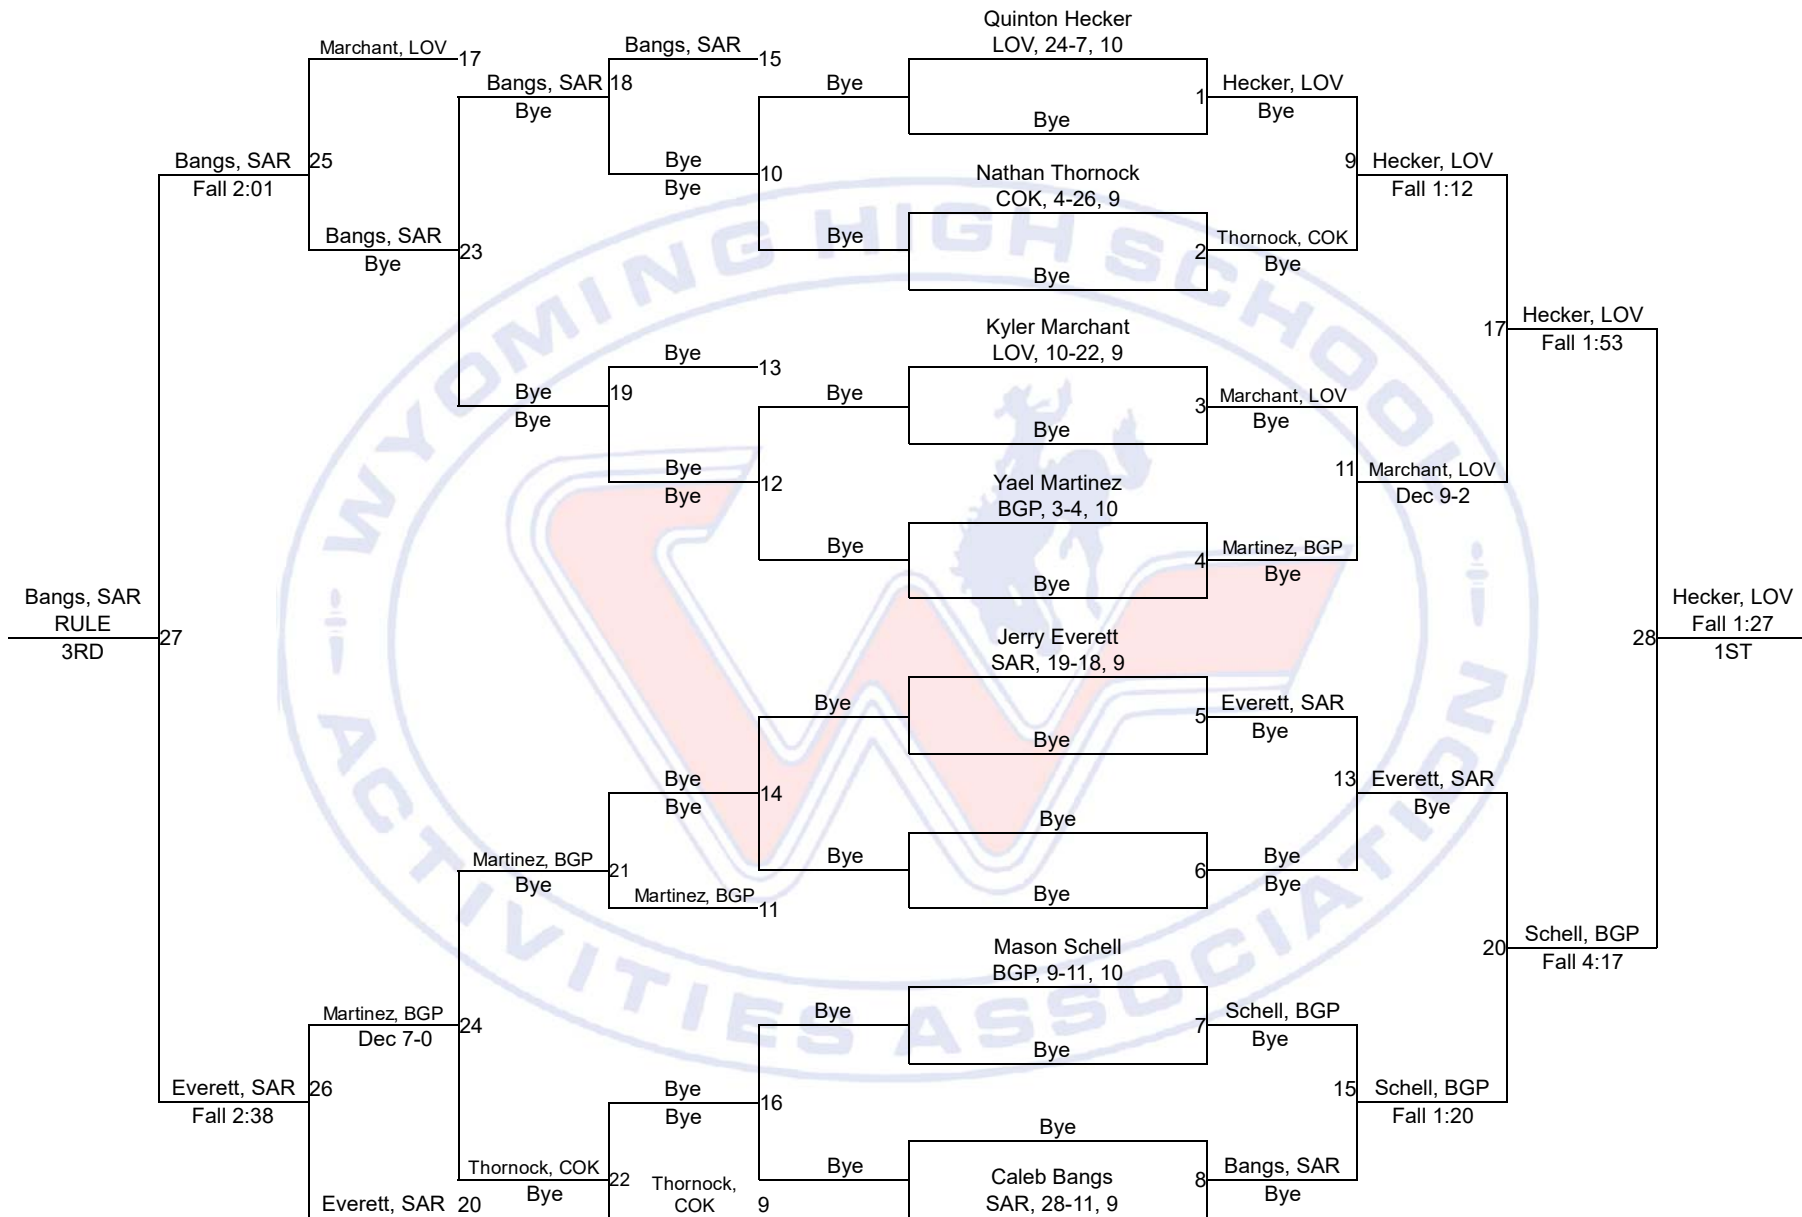

WHSAA 2A West Regional

113