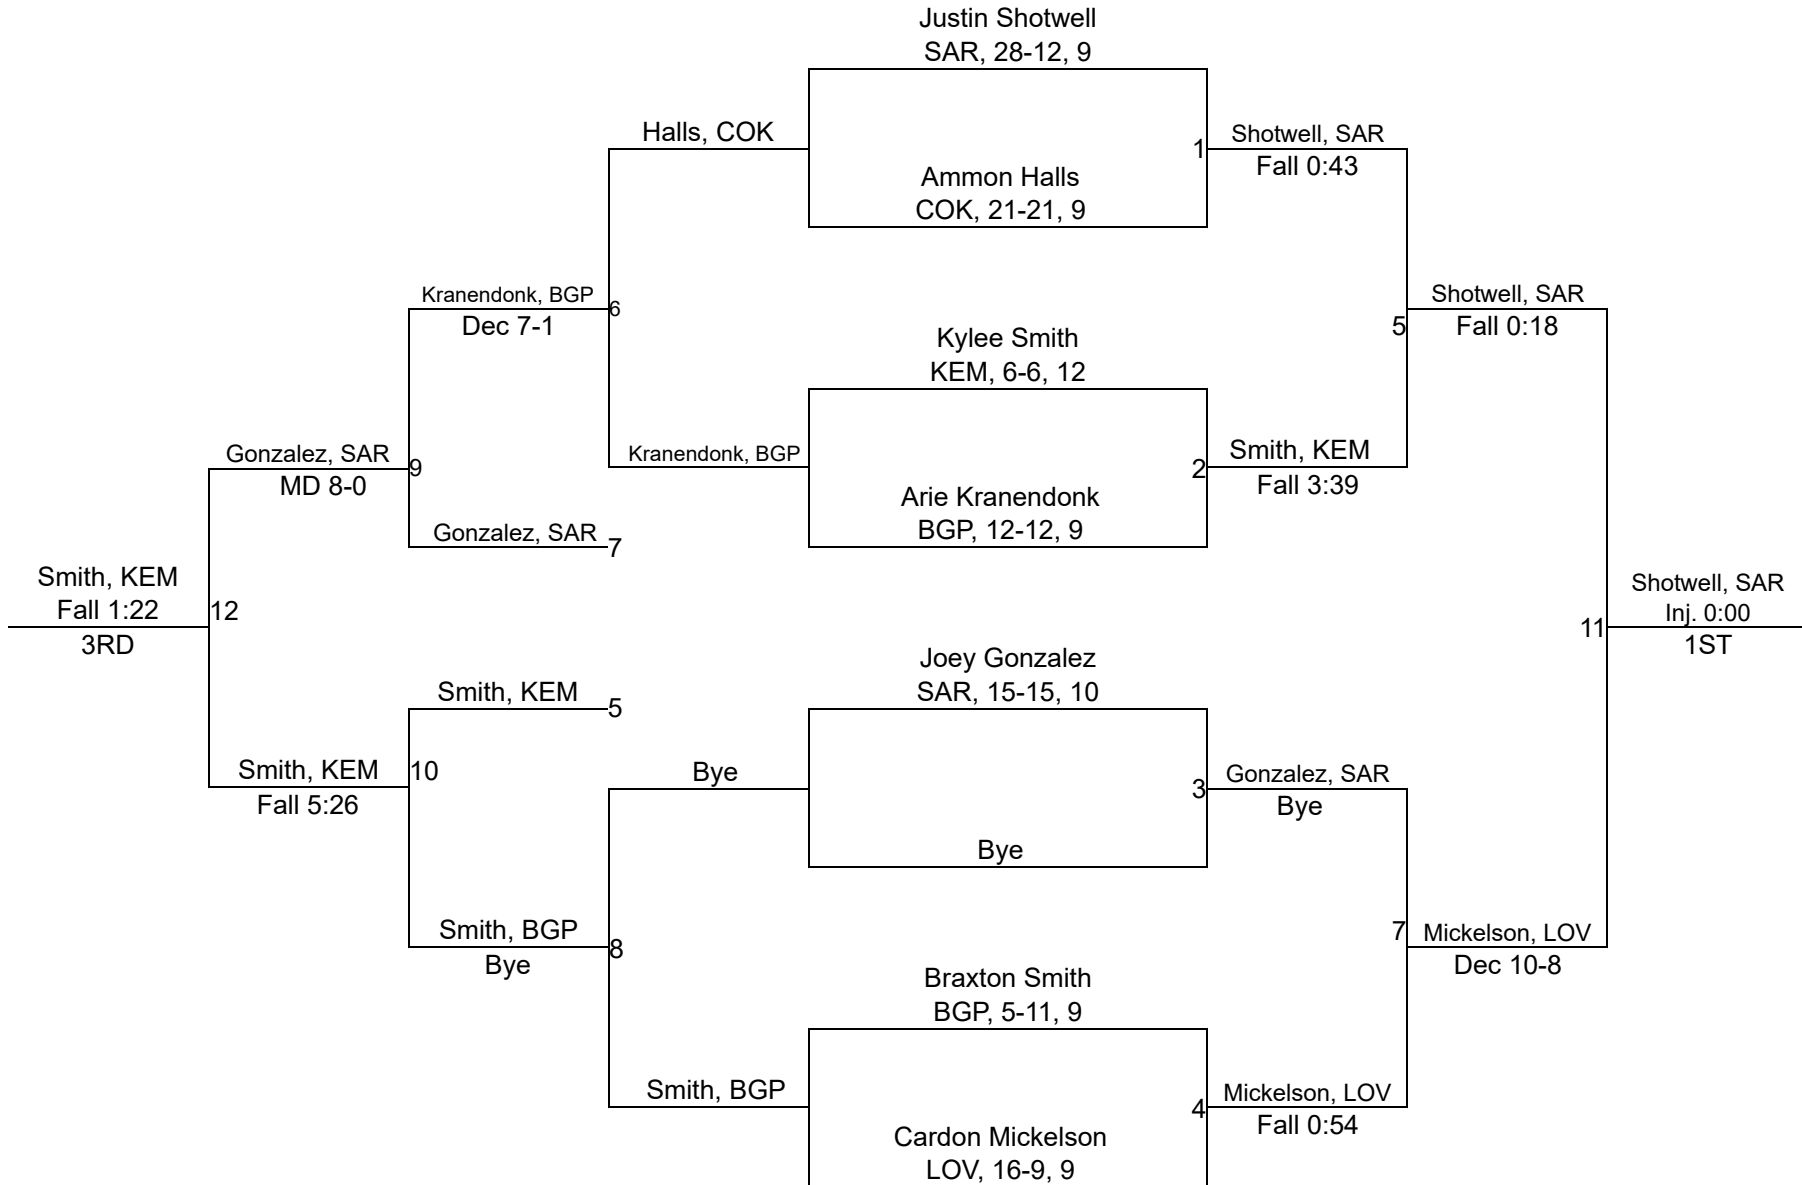

Team Scores

Printed on 02/27/2018 03:23 p.m.

Team Scores		
1	Kemmerer	198.0
2	Cokeville	169.0
3	Big Piney	147.0
4	Lovell	139.5
5	Saratoga	70.0
6	Rocky Mountain	55.0
7	Wind River	54.0
8	GreybullRiverside	43.5
9	Shoshoni	39.0
10	Wyoming Indian	18.0
11	Dubois	14.0

WHSAA 2A West Regional

106