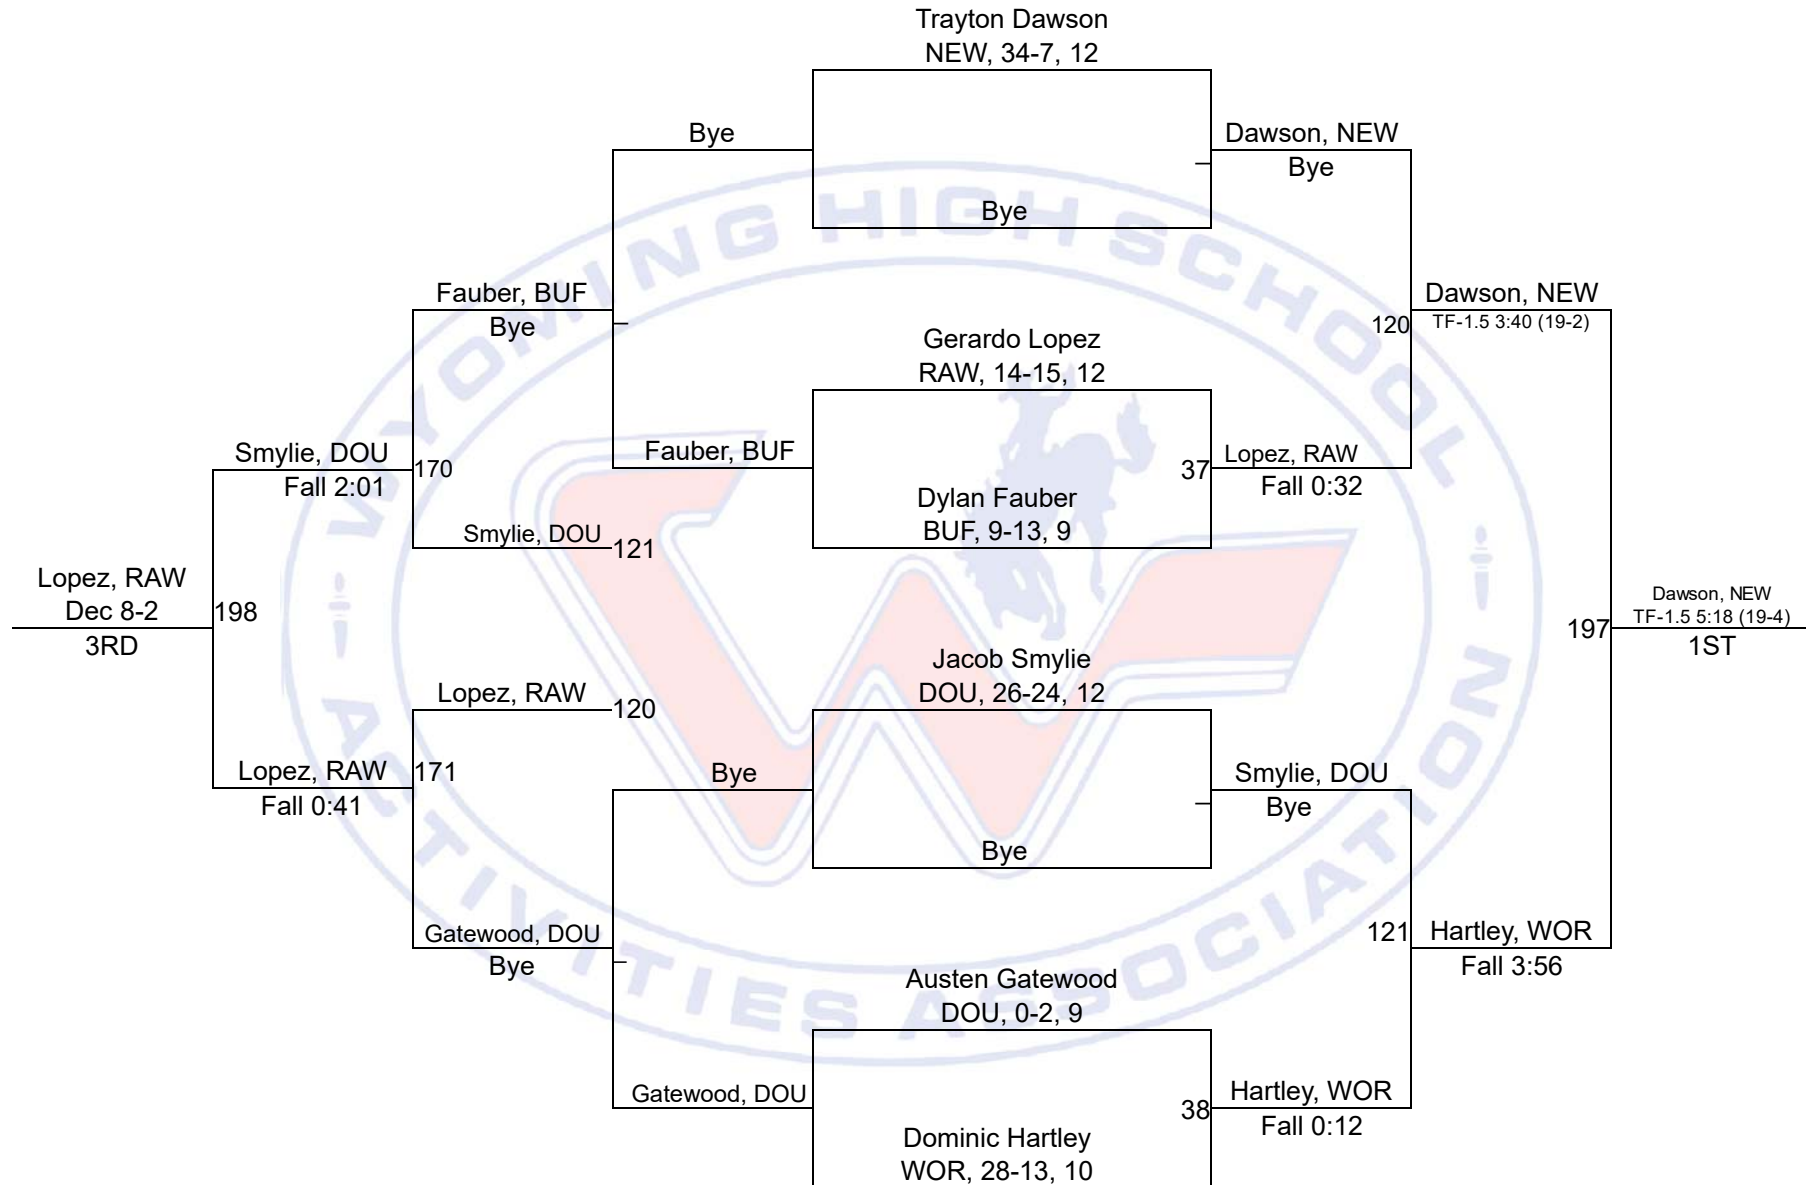

WHSAA 3A East Regional

113