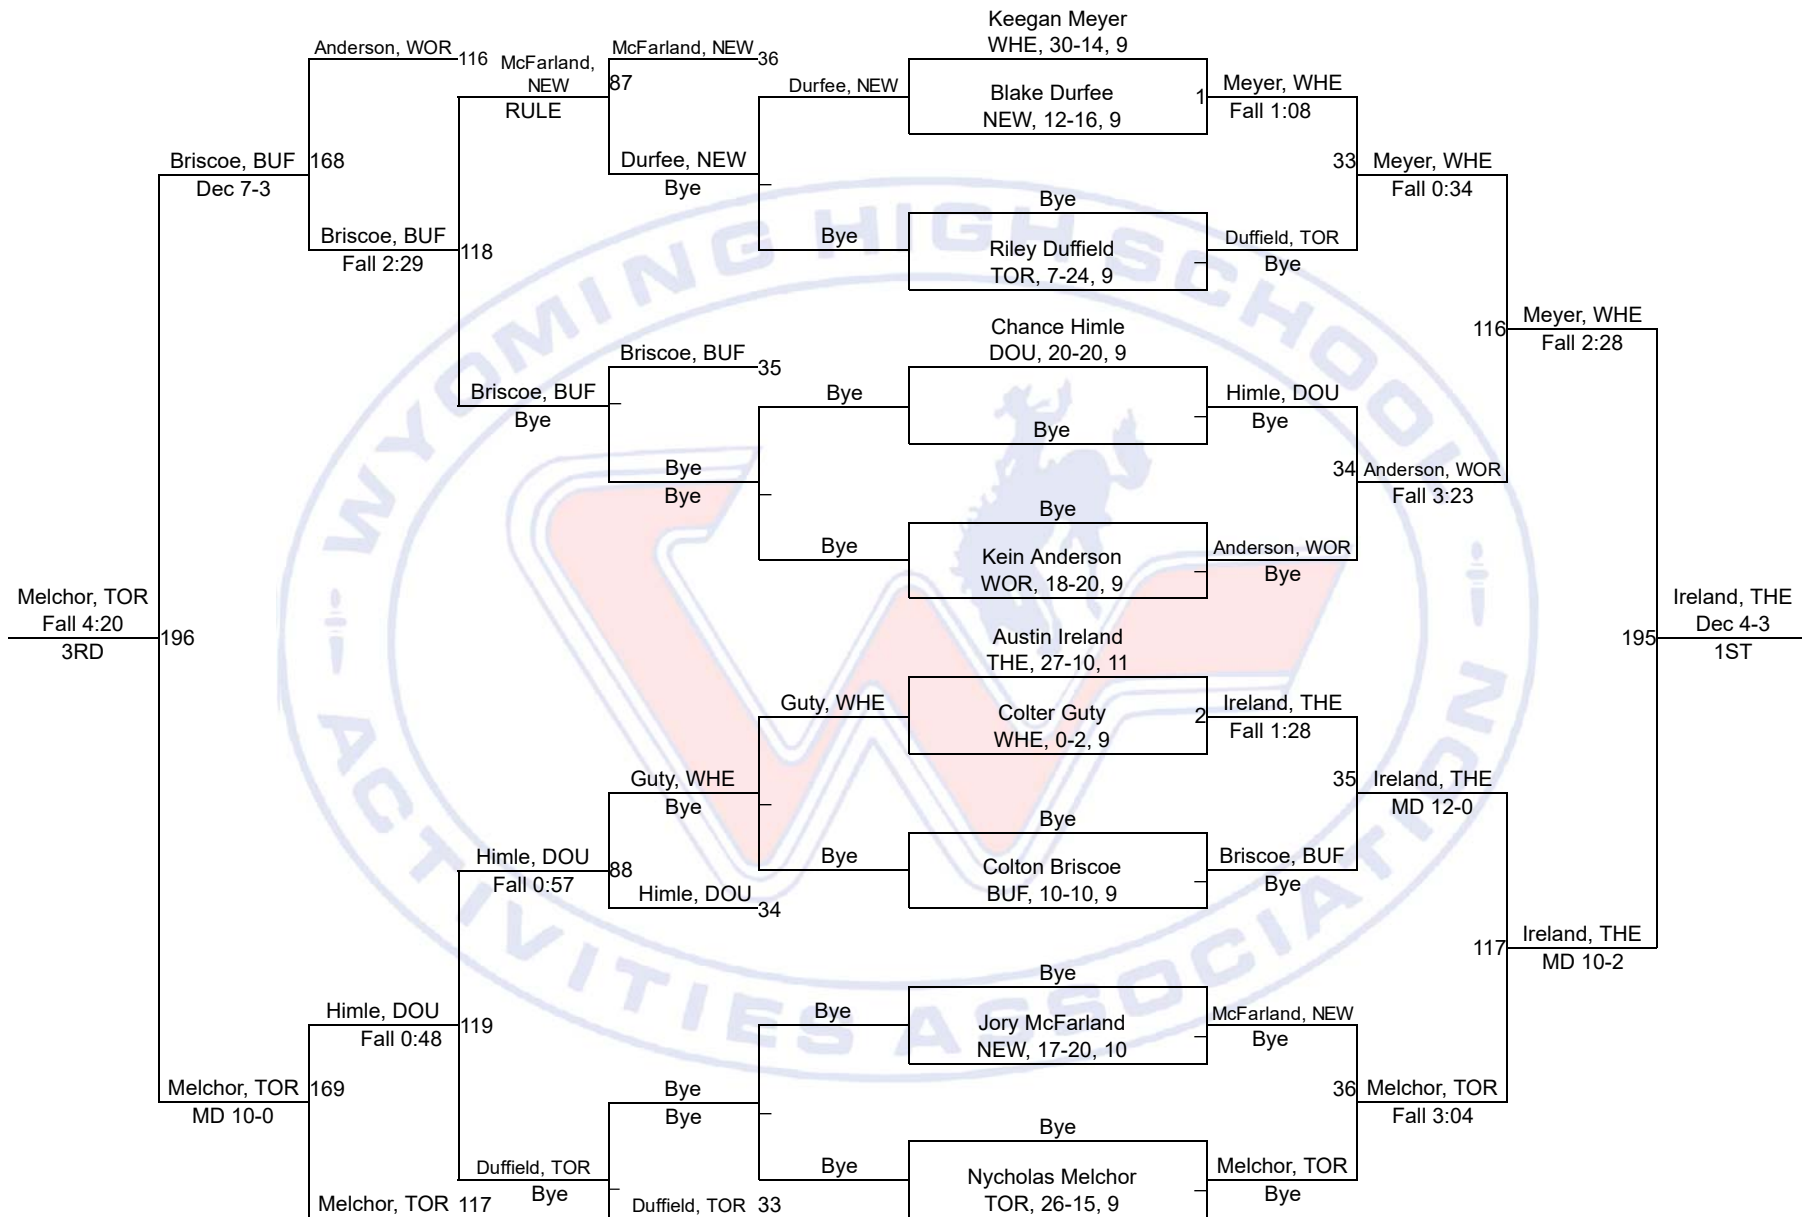

Team Scores

Printed on 02/27/2018 03:25 p.m.

Team Scores		
1	Worland	199.0
2	Douglas	190.0
3	Rawlins	140.0
4	Torrington	133.5
5	Newcastle	126.0
6	Wheatland	123.0
7	Buffalo	120.5
8	Thermopolis	101.0

WHSAA 3A East Regional

106