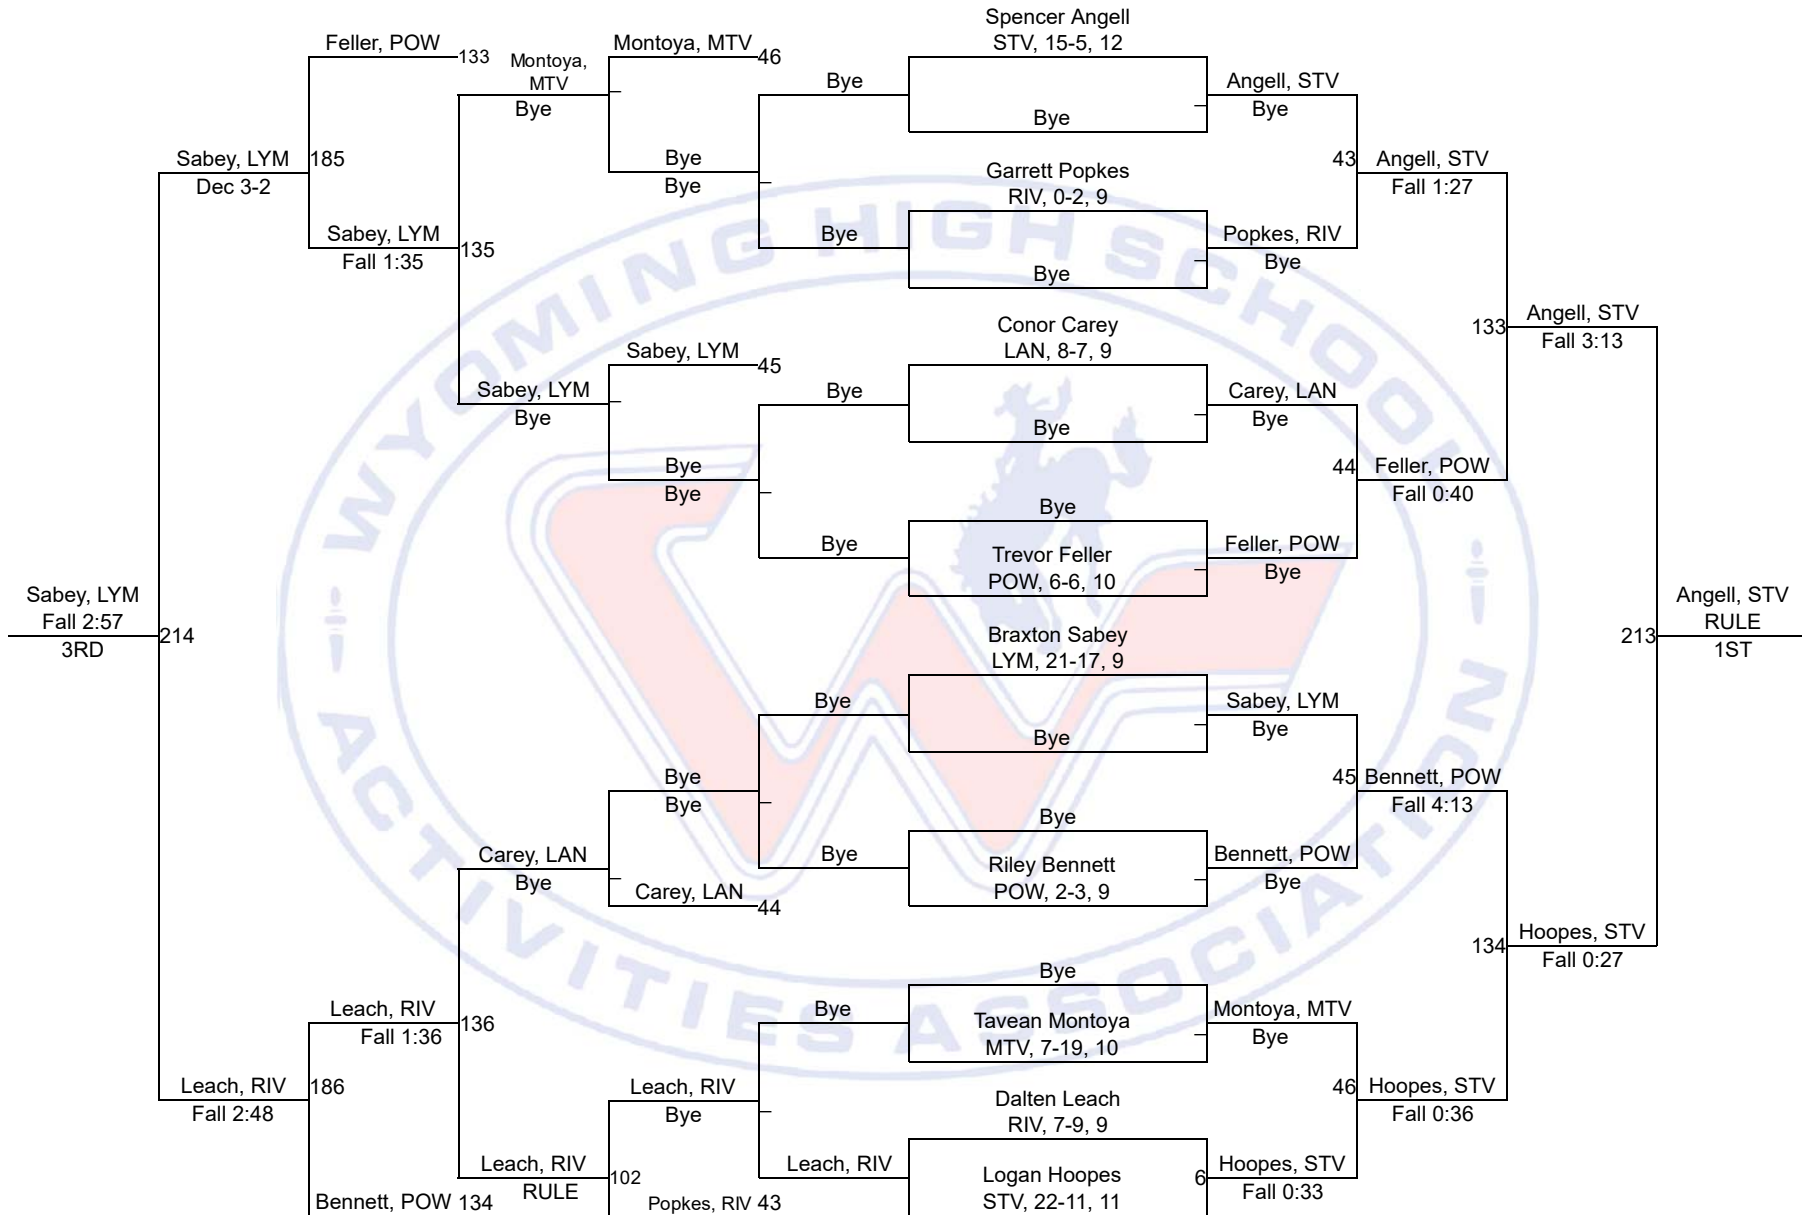

Team Scores

Printed on 02/27/2018 03:26 p.m.

Team Scores		
1	Star Valley	269.5
2	Powell	188.0
3	Cody	148.0
4	Lander	127.0
5	Lyman	95.0
6	Pinedale	92.0
7	Riverton	91.5
8	Mountain View	40.0

WHSAA 3A West Regional

106

WHSAA 3A West Regional

113

WHSAA 3A West Regional

132

WHSAA 3A West Regional

138

WHSAA 3A West Regional