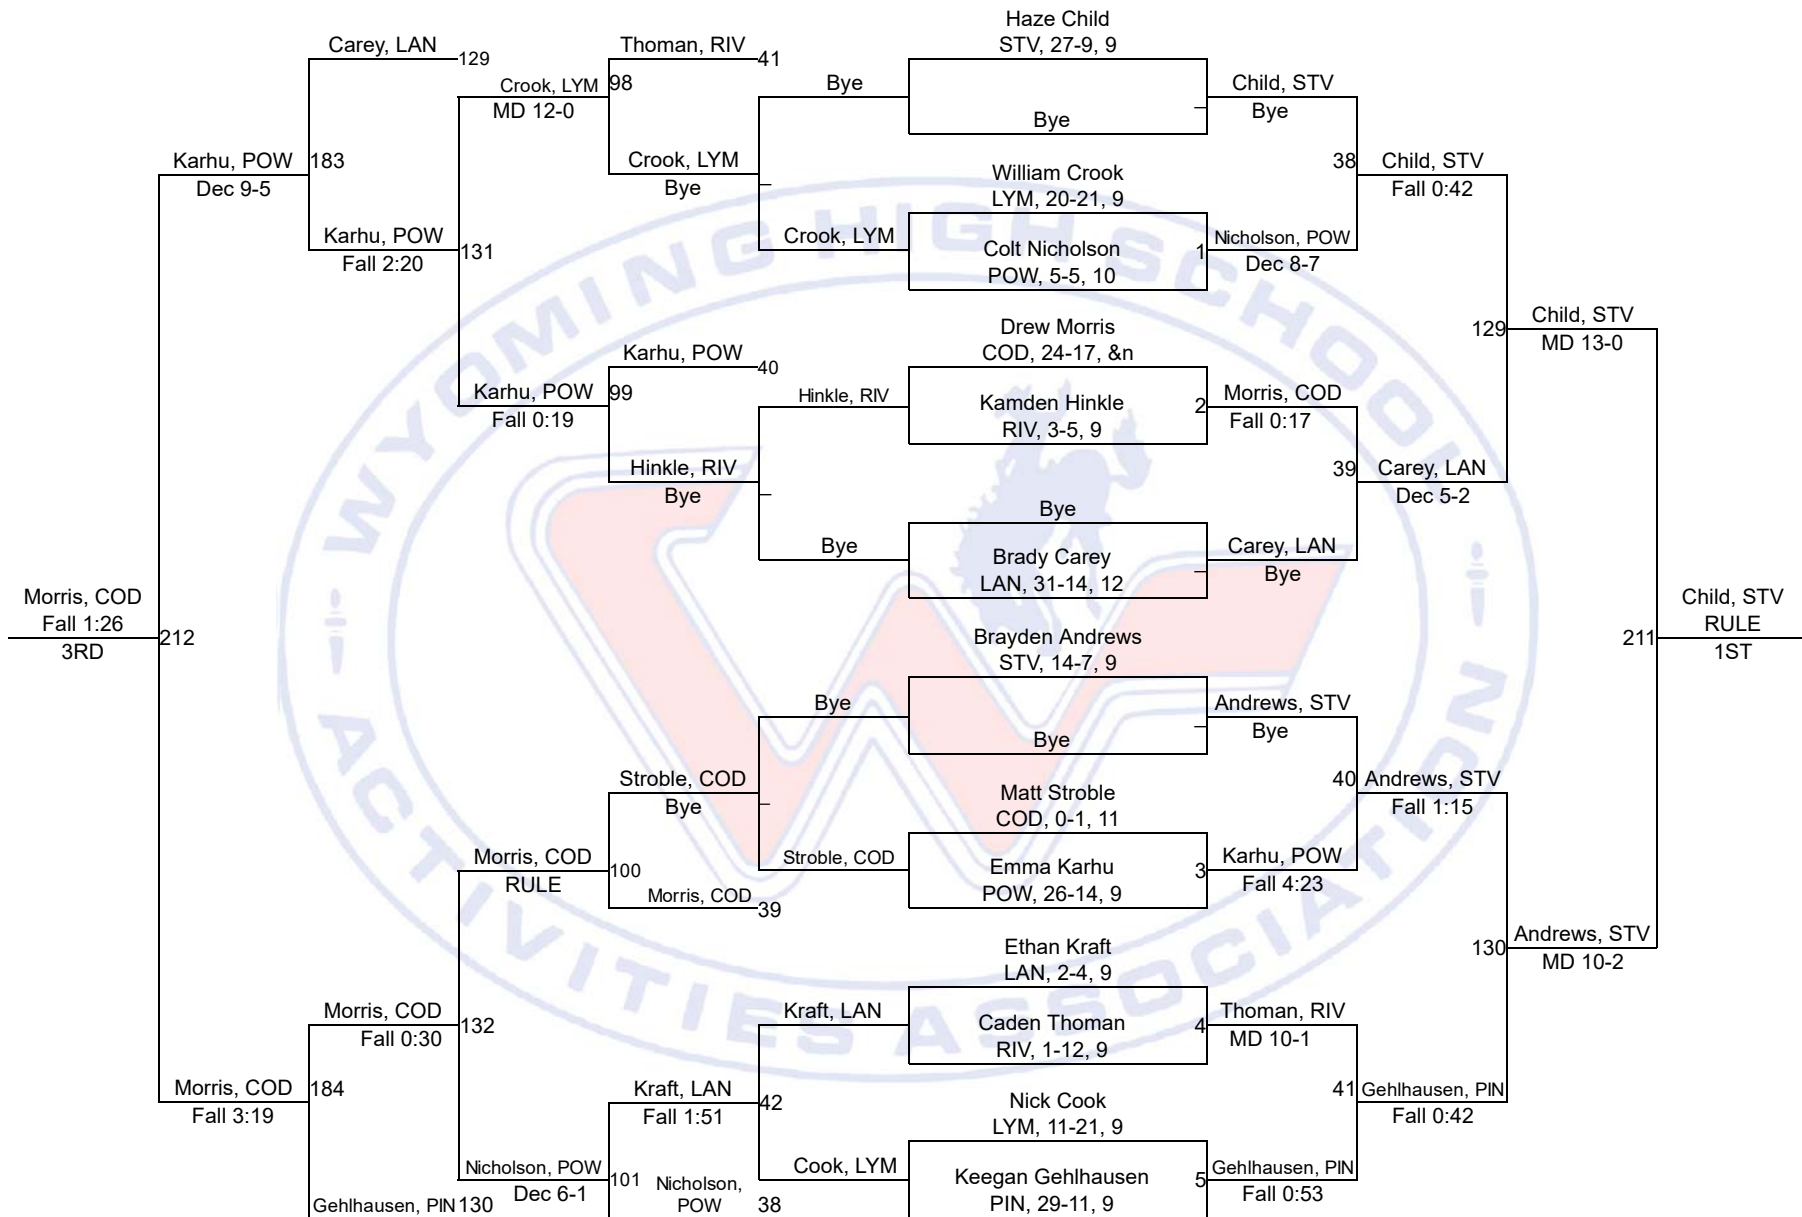

Team Scores

Printed on 02/27/2018 03:26 p.m.

Team Scores		
1	Star Valley	269.5
2	Powell	188.0
3	Cody	148.0
4	Lander	127.0
5	Lyman	95.0
6	Pinedale	92.0
7	Riverton	91.5
8	Mountain View	40.0

WHSAA 3A West Regional

106

WHSAA 3A West Regional

113

WHSAA 3A West Regional

132

WHSAA 3A West Regional

138

WHSAA 3A West Regional