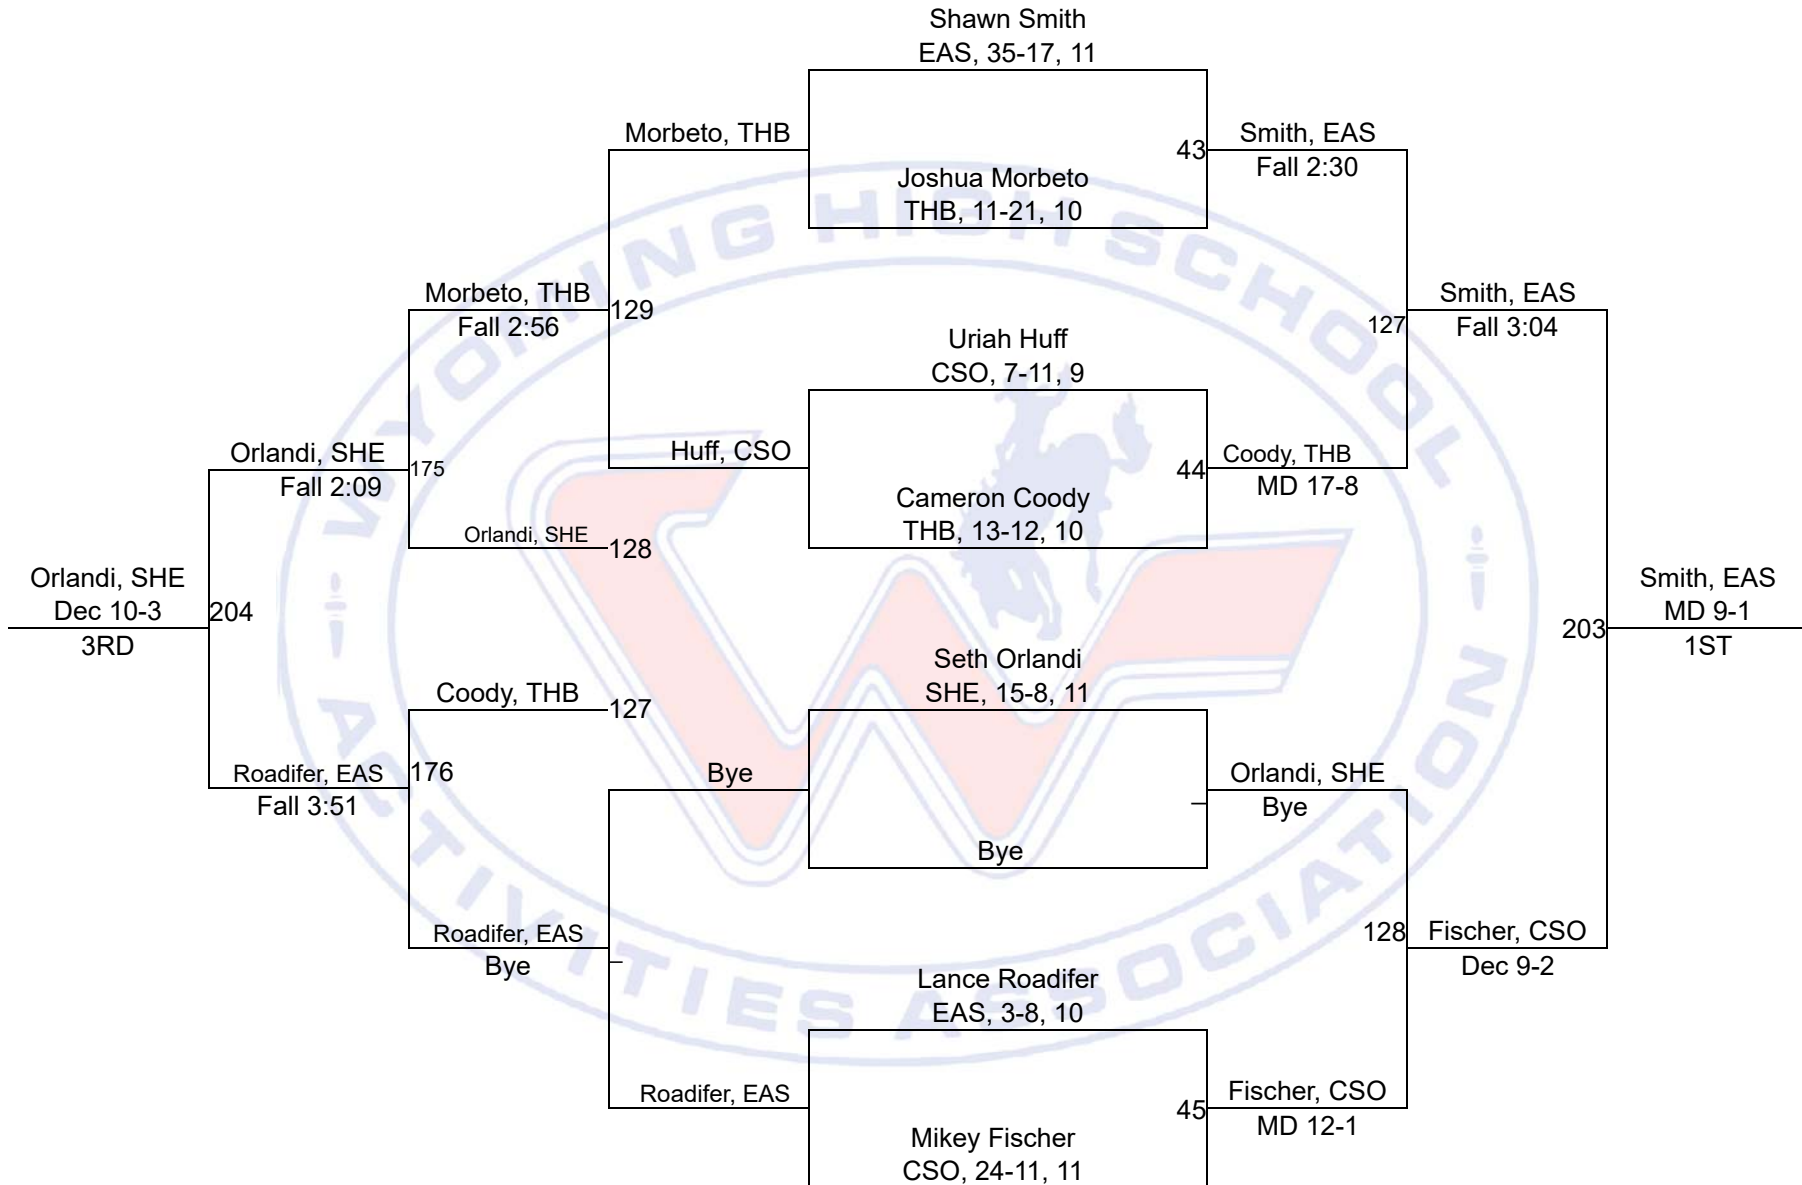

Team Scores

Printed on 02/27/2018 03:27 p.m.

Team Scores		
1	Cheyenne East	248.0
2	Thunder Basin	228.5
3	Sheridan	184.0
4	Cheyenne Central	133.0
5	Laramie	87.0
6	Cheyenne South	78.0
7	Campbell County	42.0

WHSAA 4A East Regional

106

WHSAA 4A East Regional

113

WHSAA 4A East Regional

120

WHSAA 4A East Regional

126