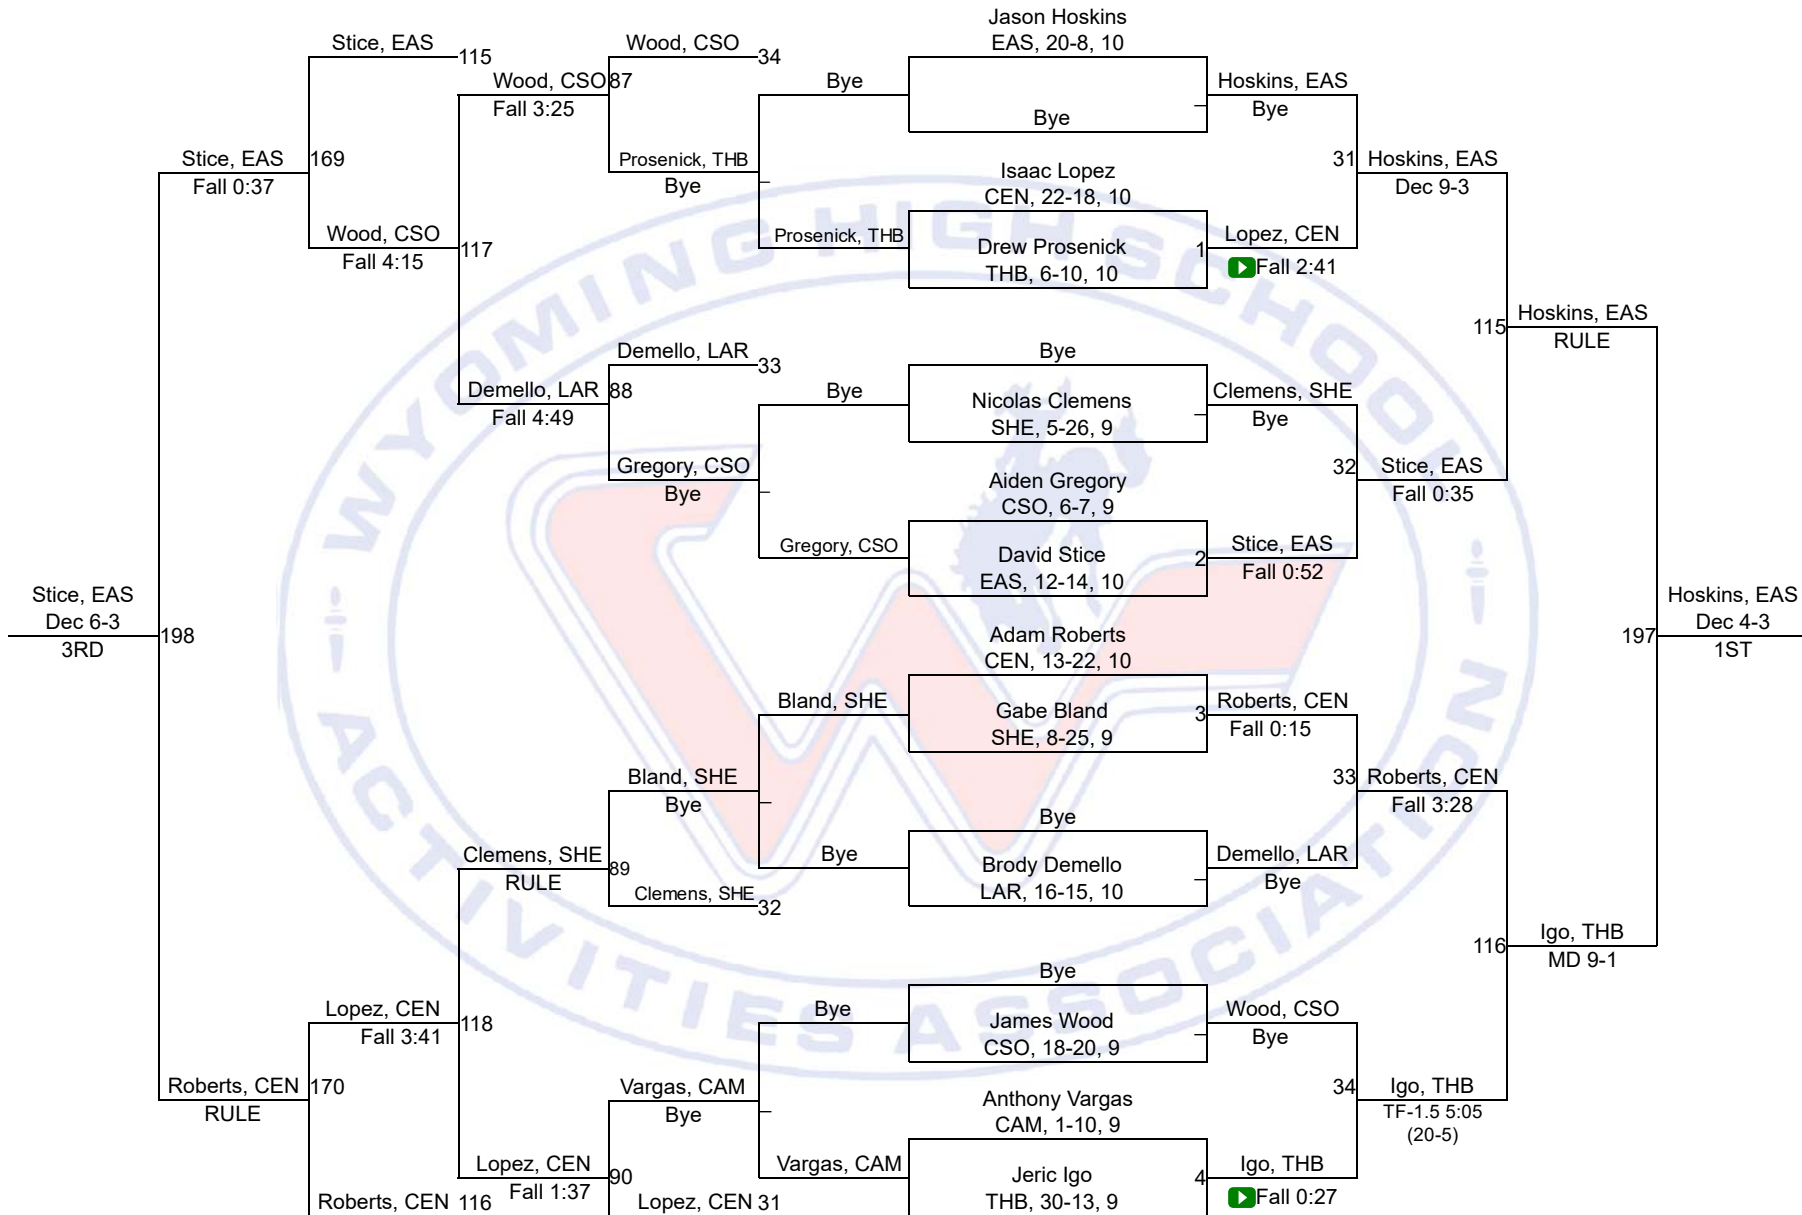

Team Scores

Printed on 02/27/2018 03:27 p.m.

Team Scores		
1	Cheyenne East	248.0
2	Thunder Basin	228.5
3	Sheridan	184.0
4	Cheyenne Central	133.0
5	Laramie	87.0
6	Cheyenne South	78.0
7	Campbell County	42.0

WHSAA 4A East Regional

106

WHSAA 4A East Regional

113

WHSAA 4A East Regional

120

WHSAA 4A East Regional

126