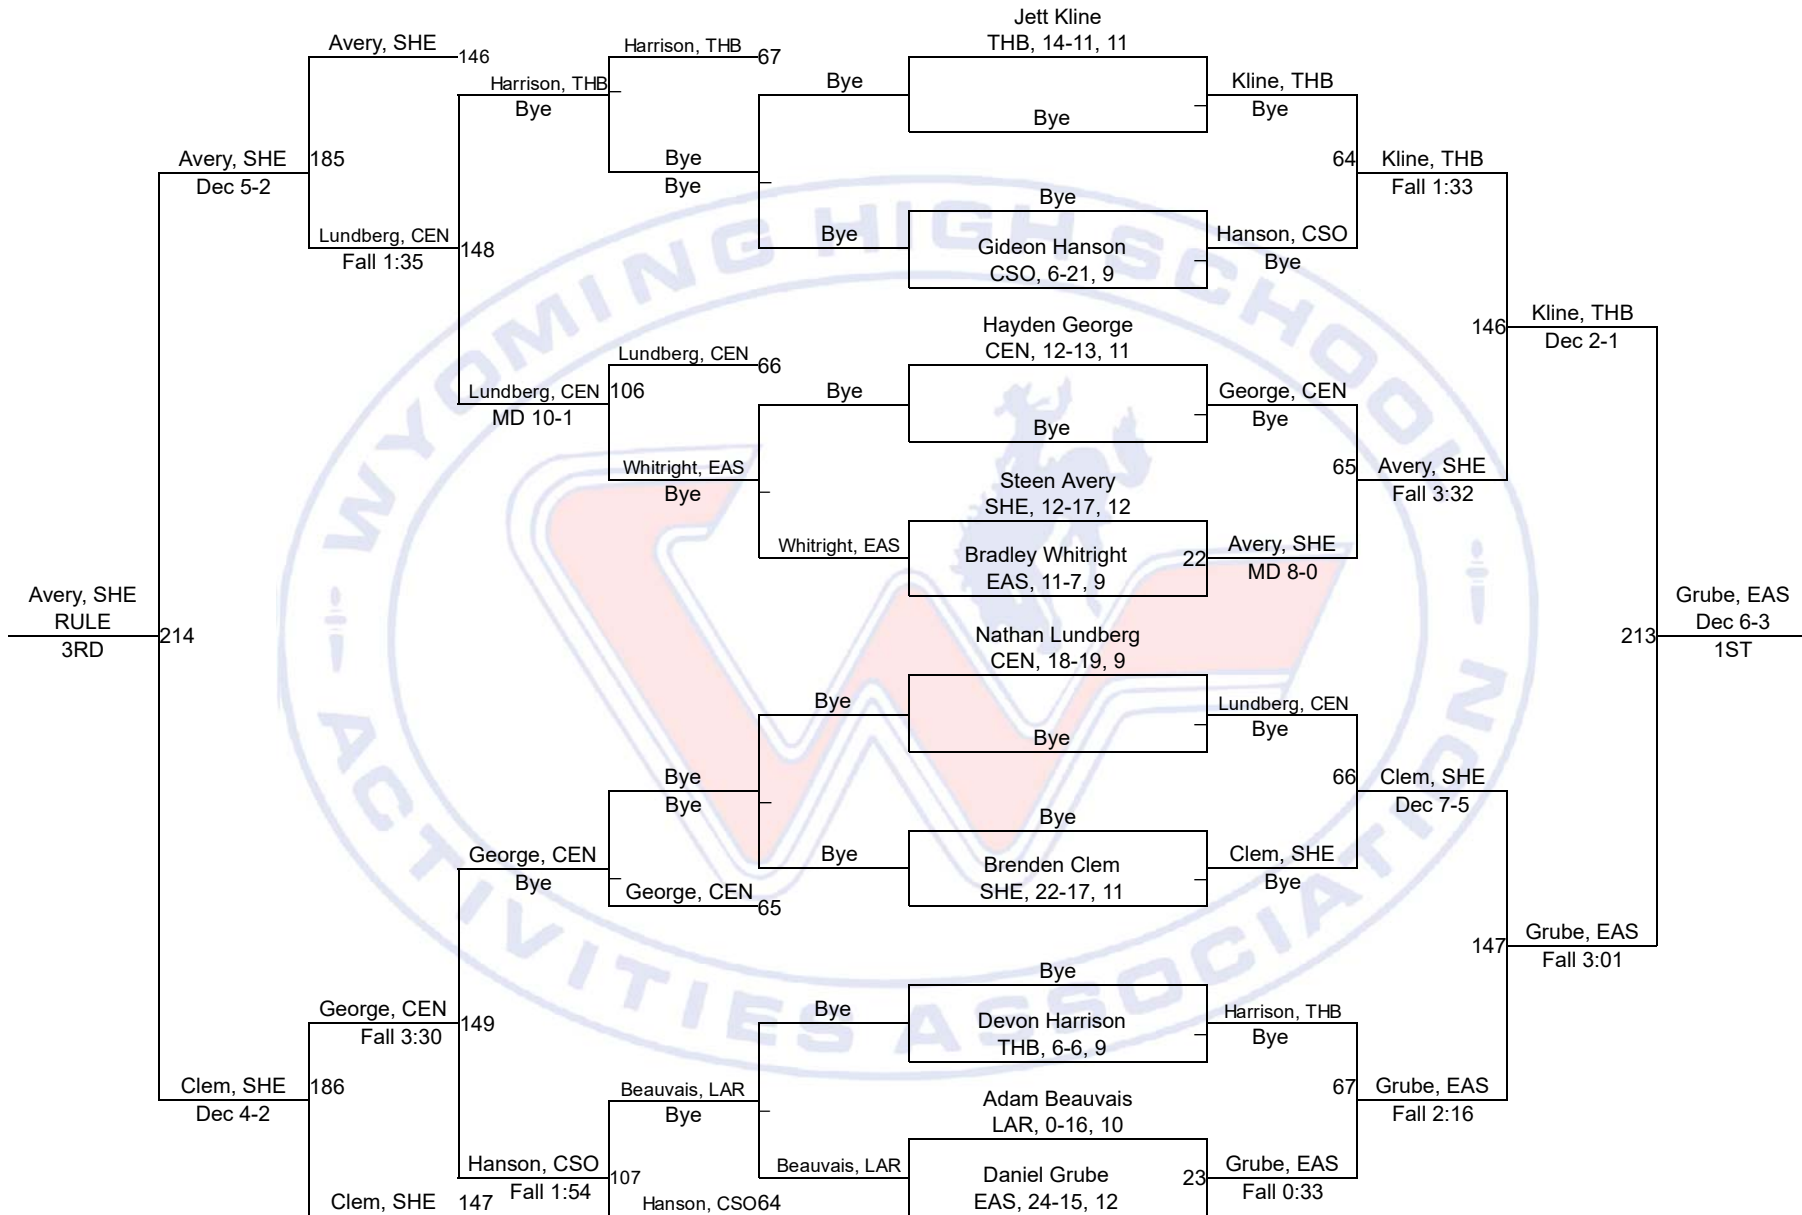

WHSAA 4A East Regional

160