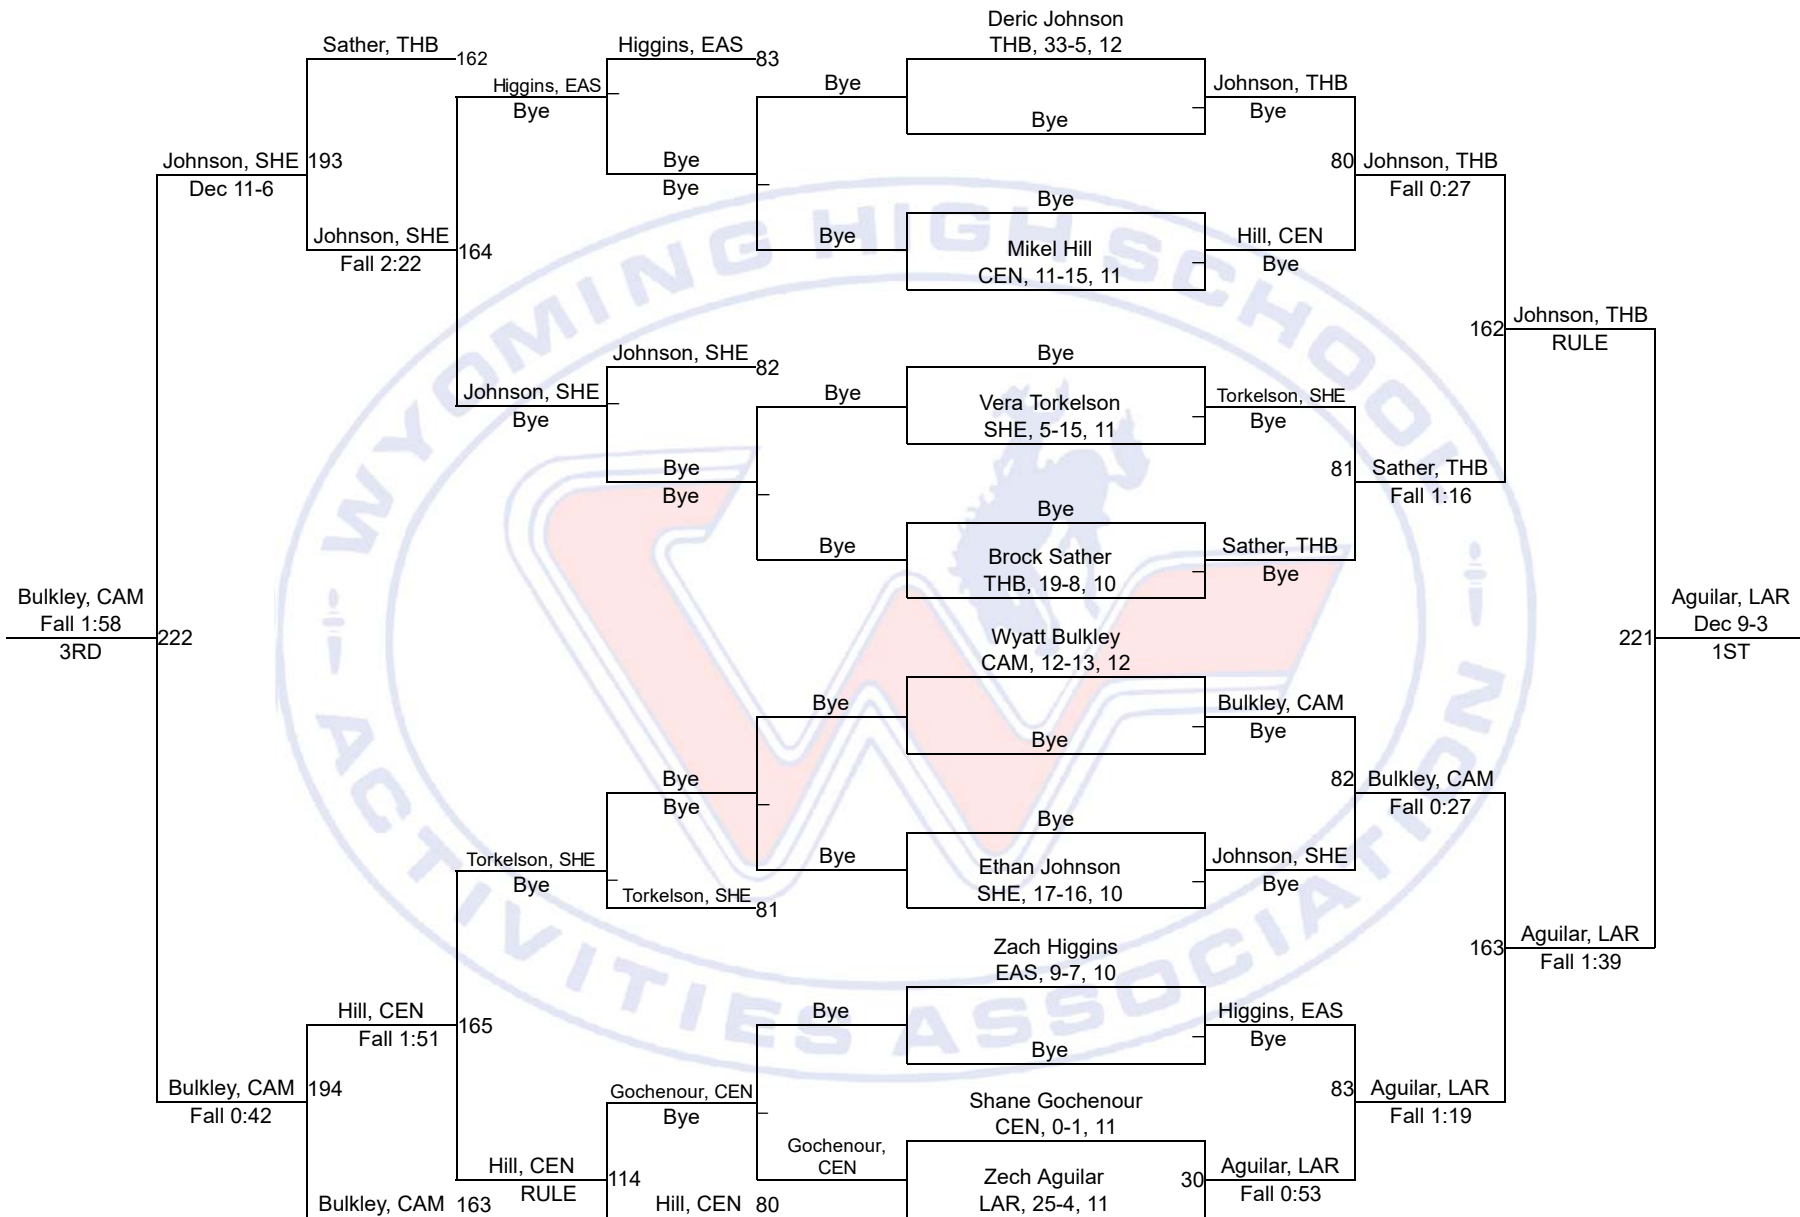

WHSAA 4A East Regional

220