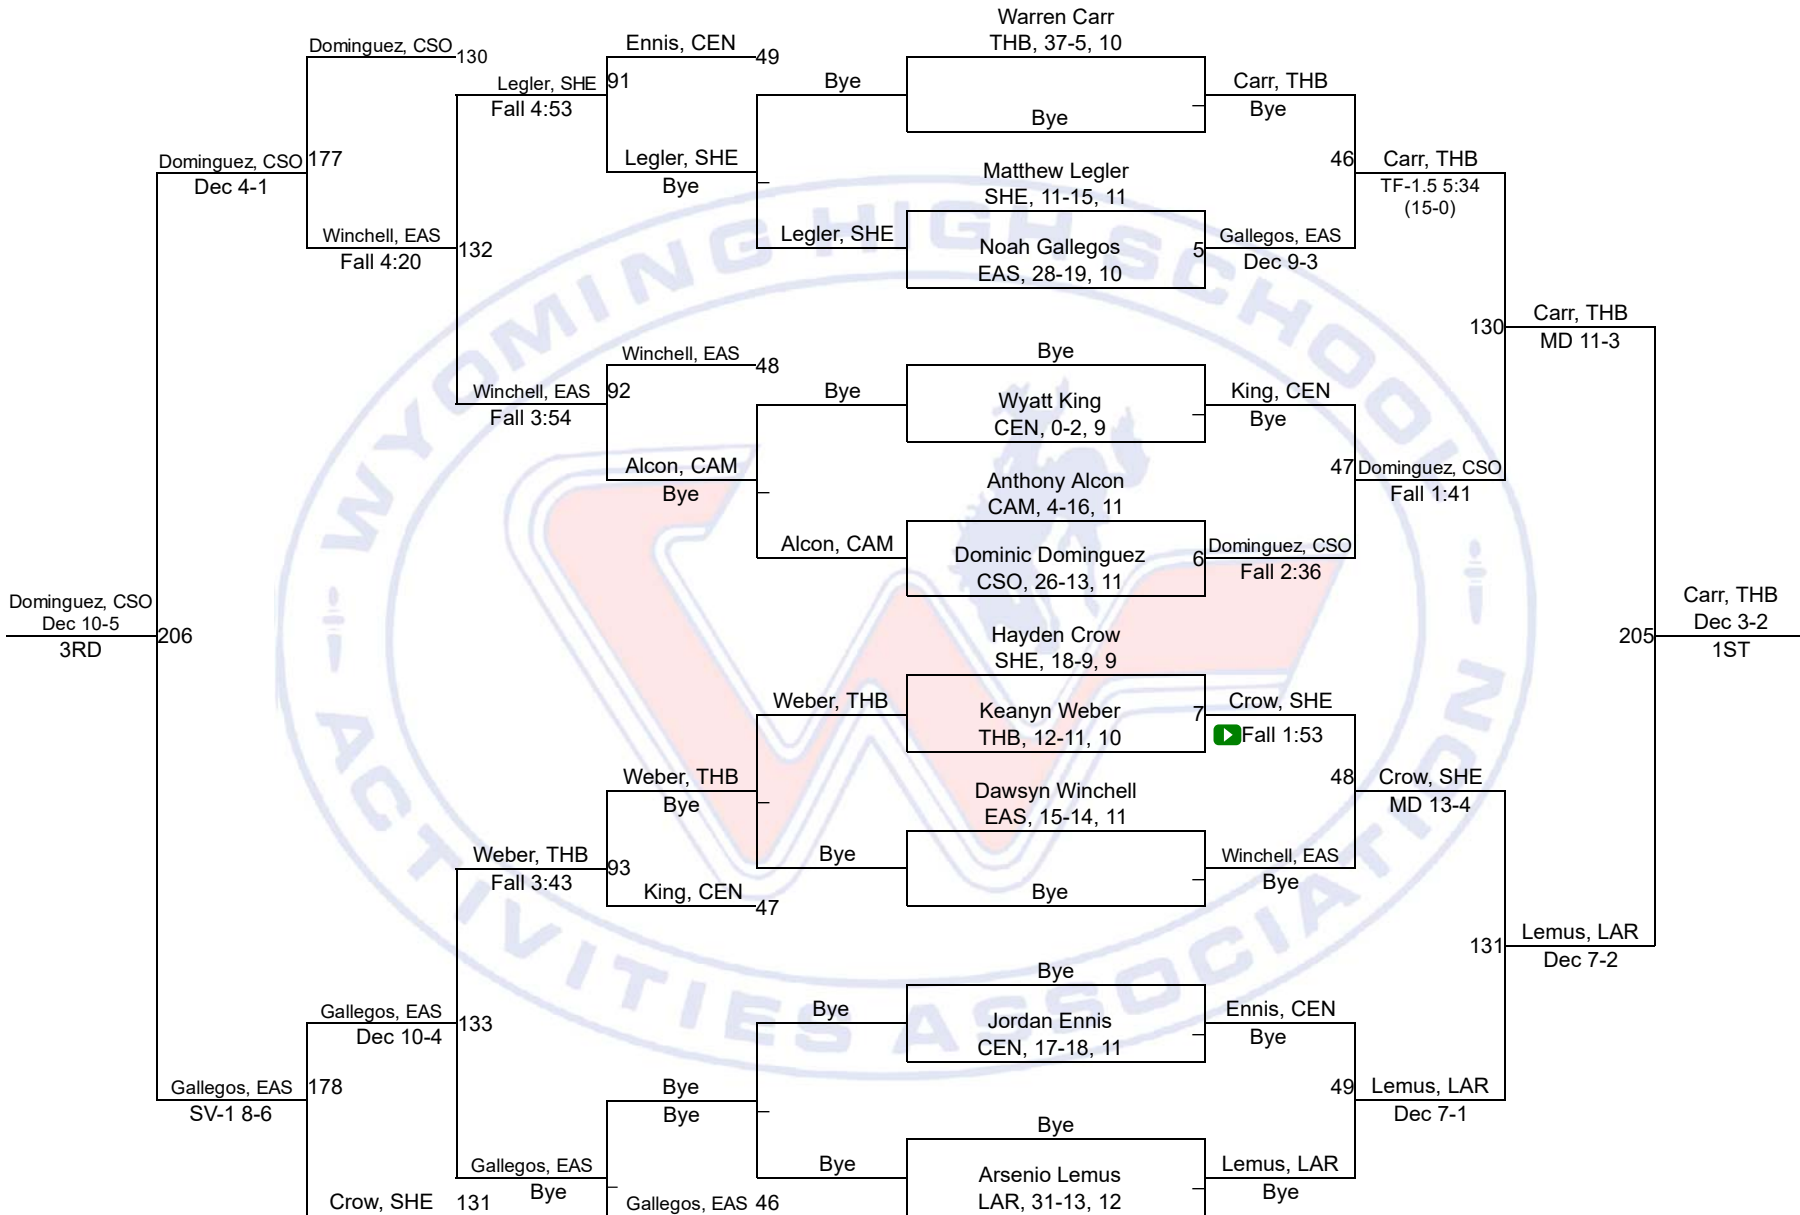

WHSAA 4A East Regional

132