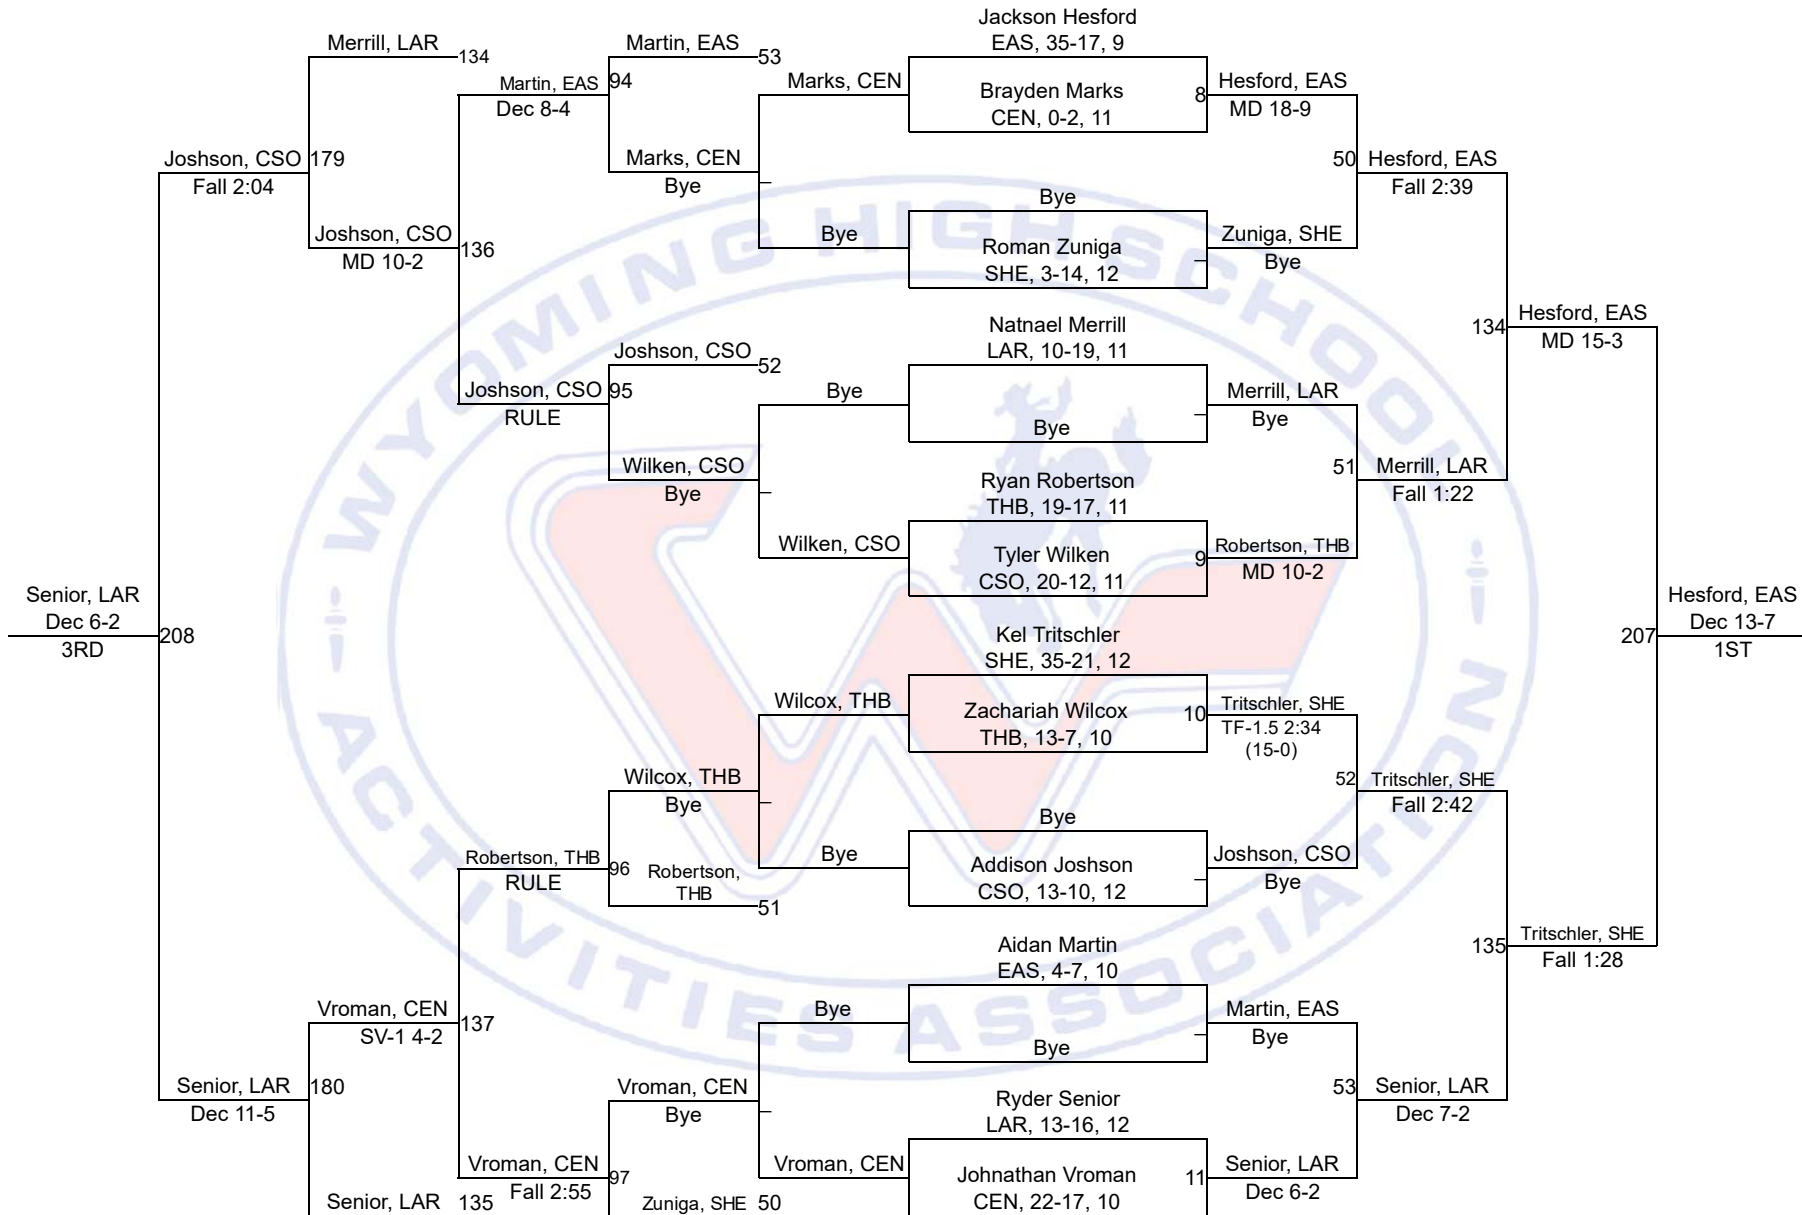

WHSAA 4A East Regional

138