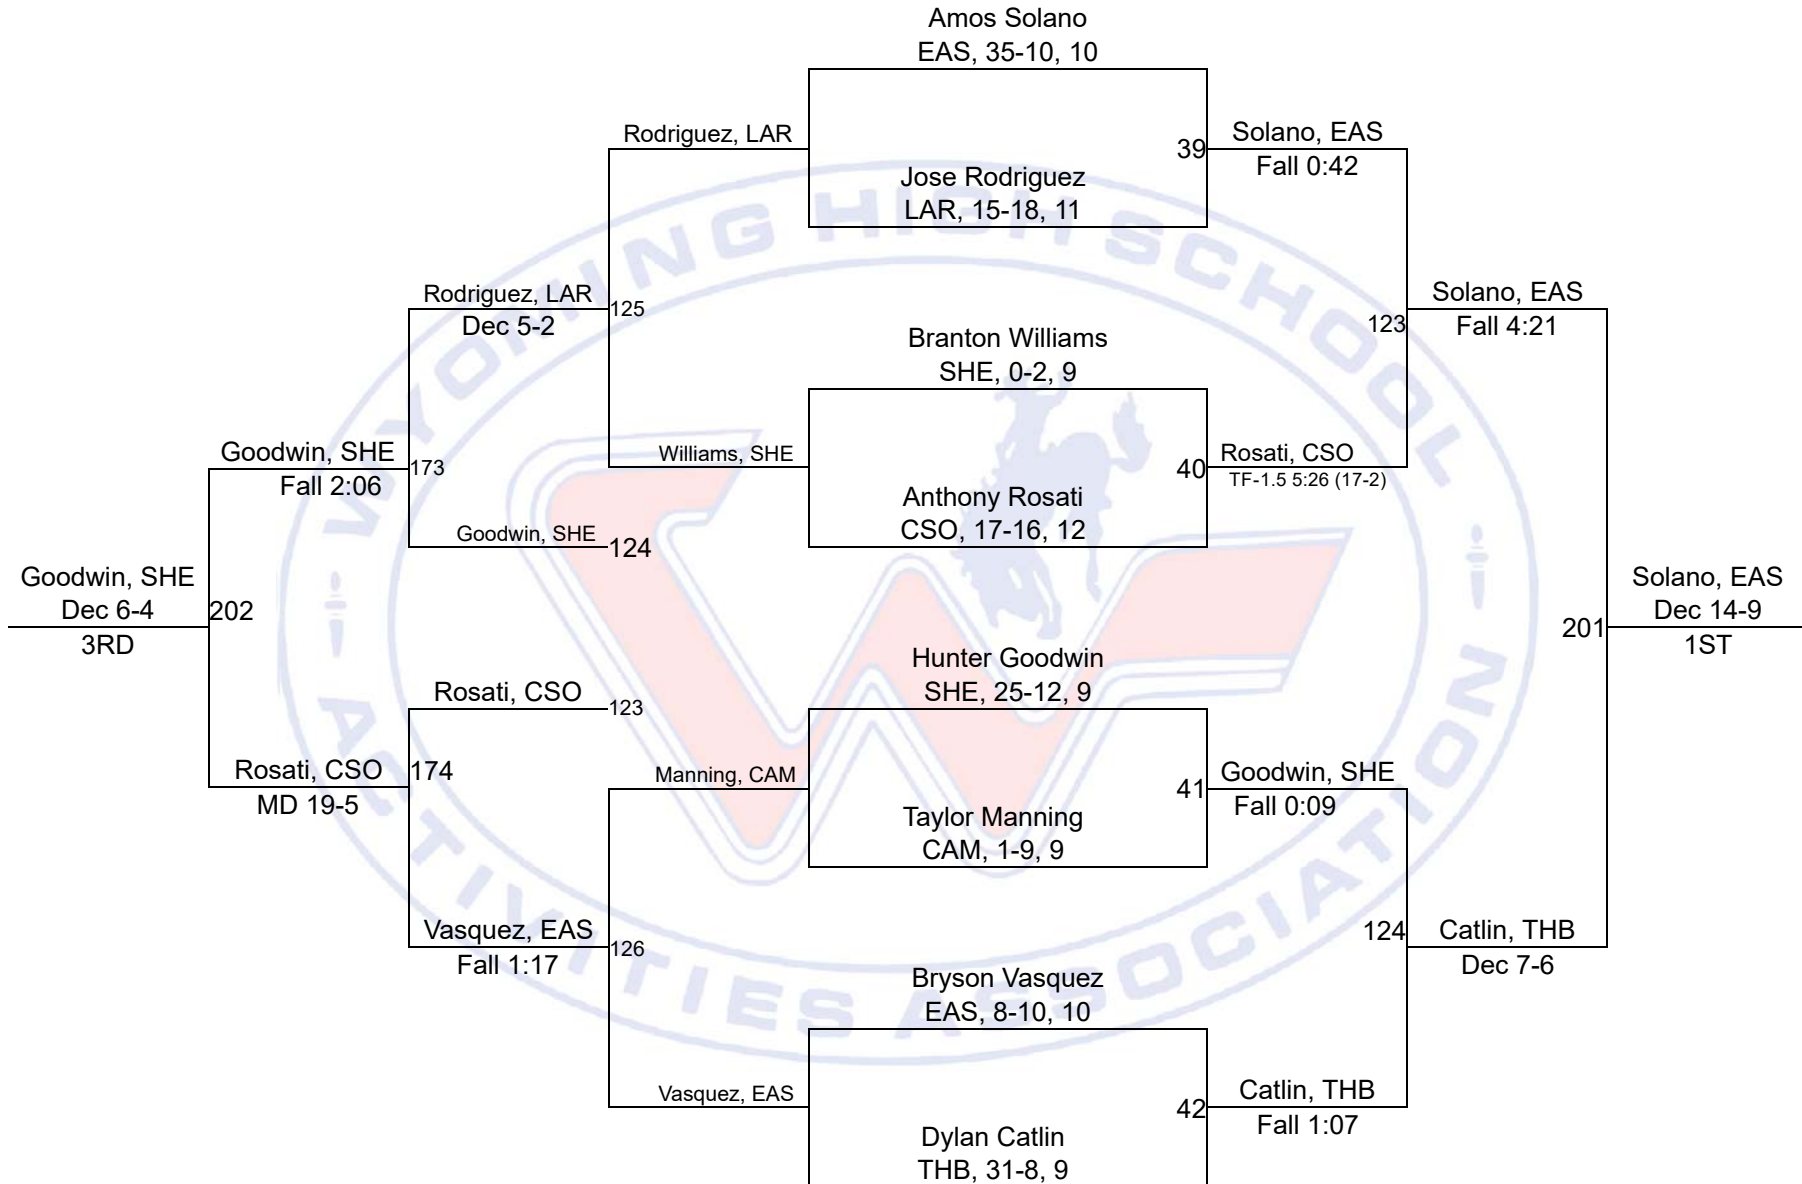

WHSAA 4A East Regional

120