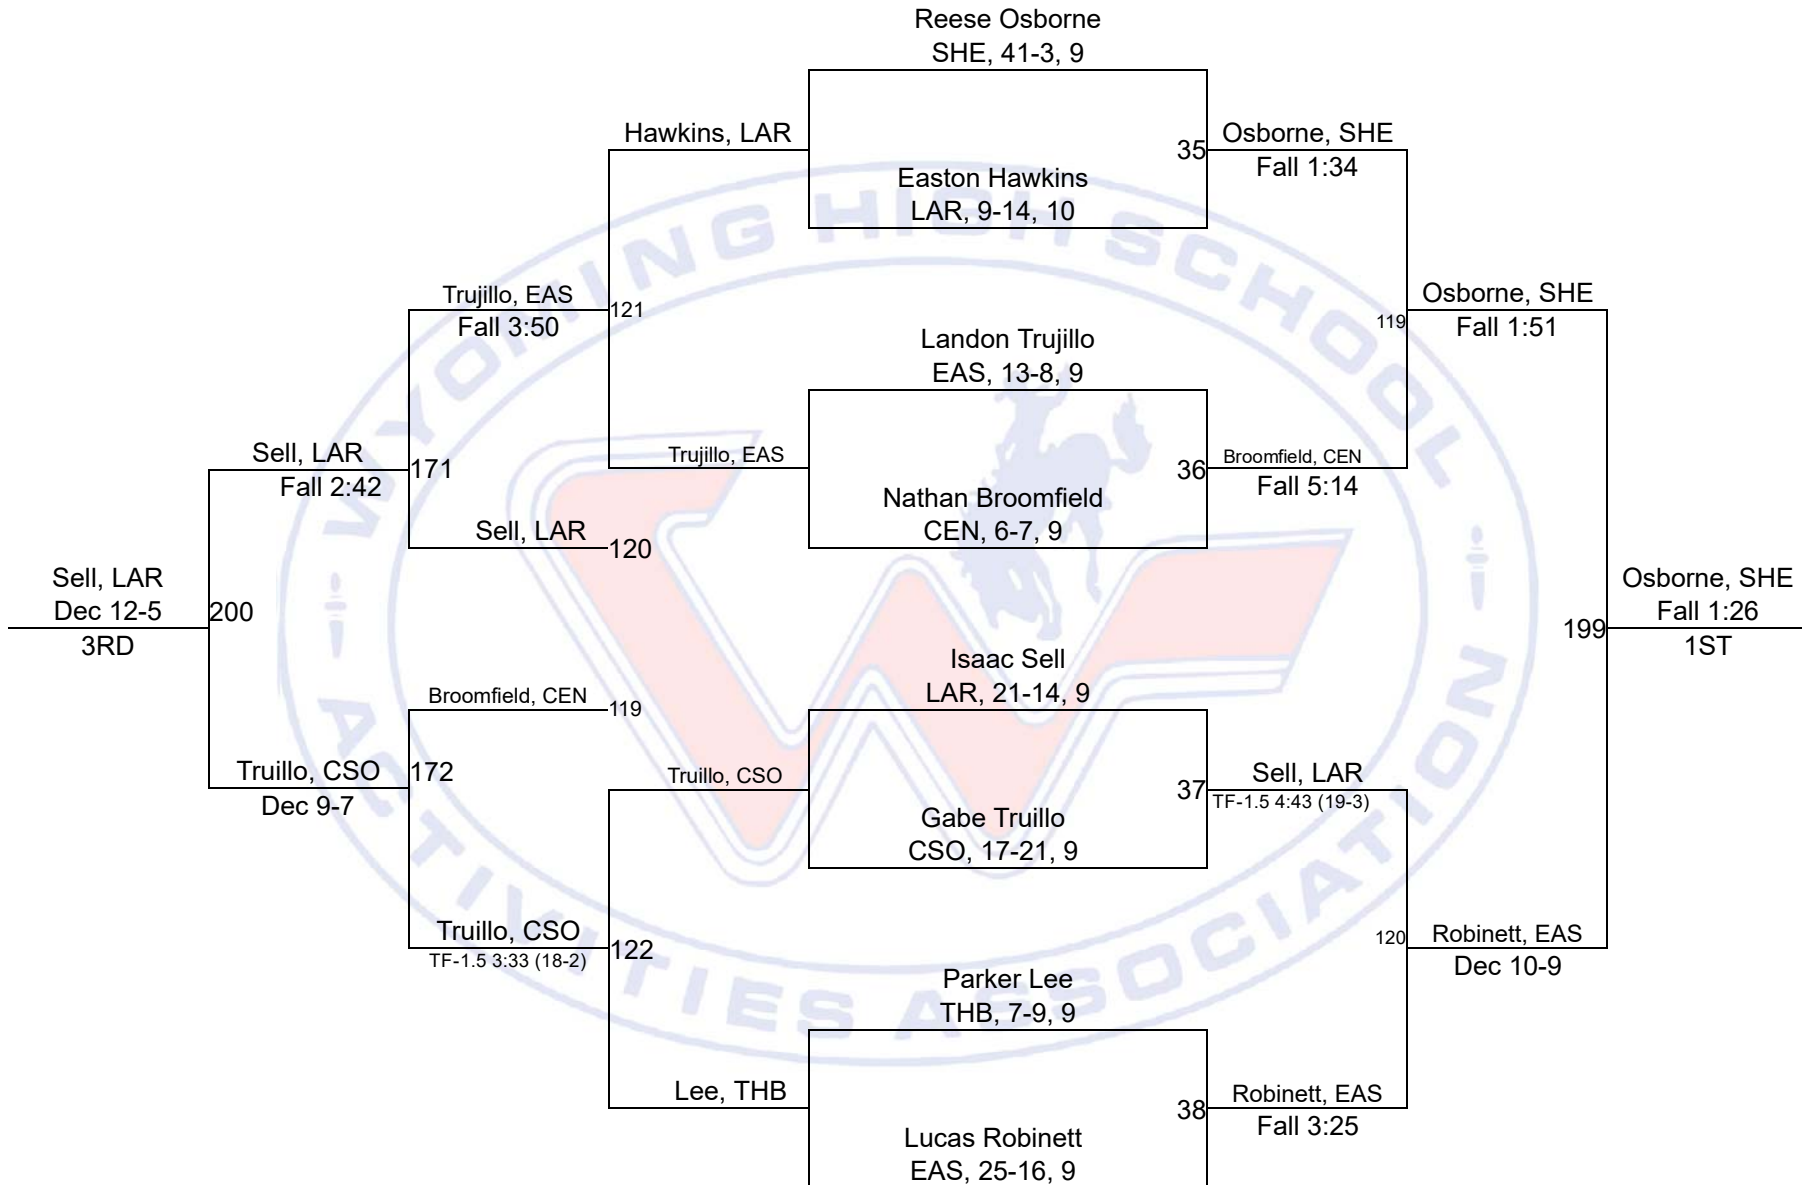

WHSAA 4A East Regional

113