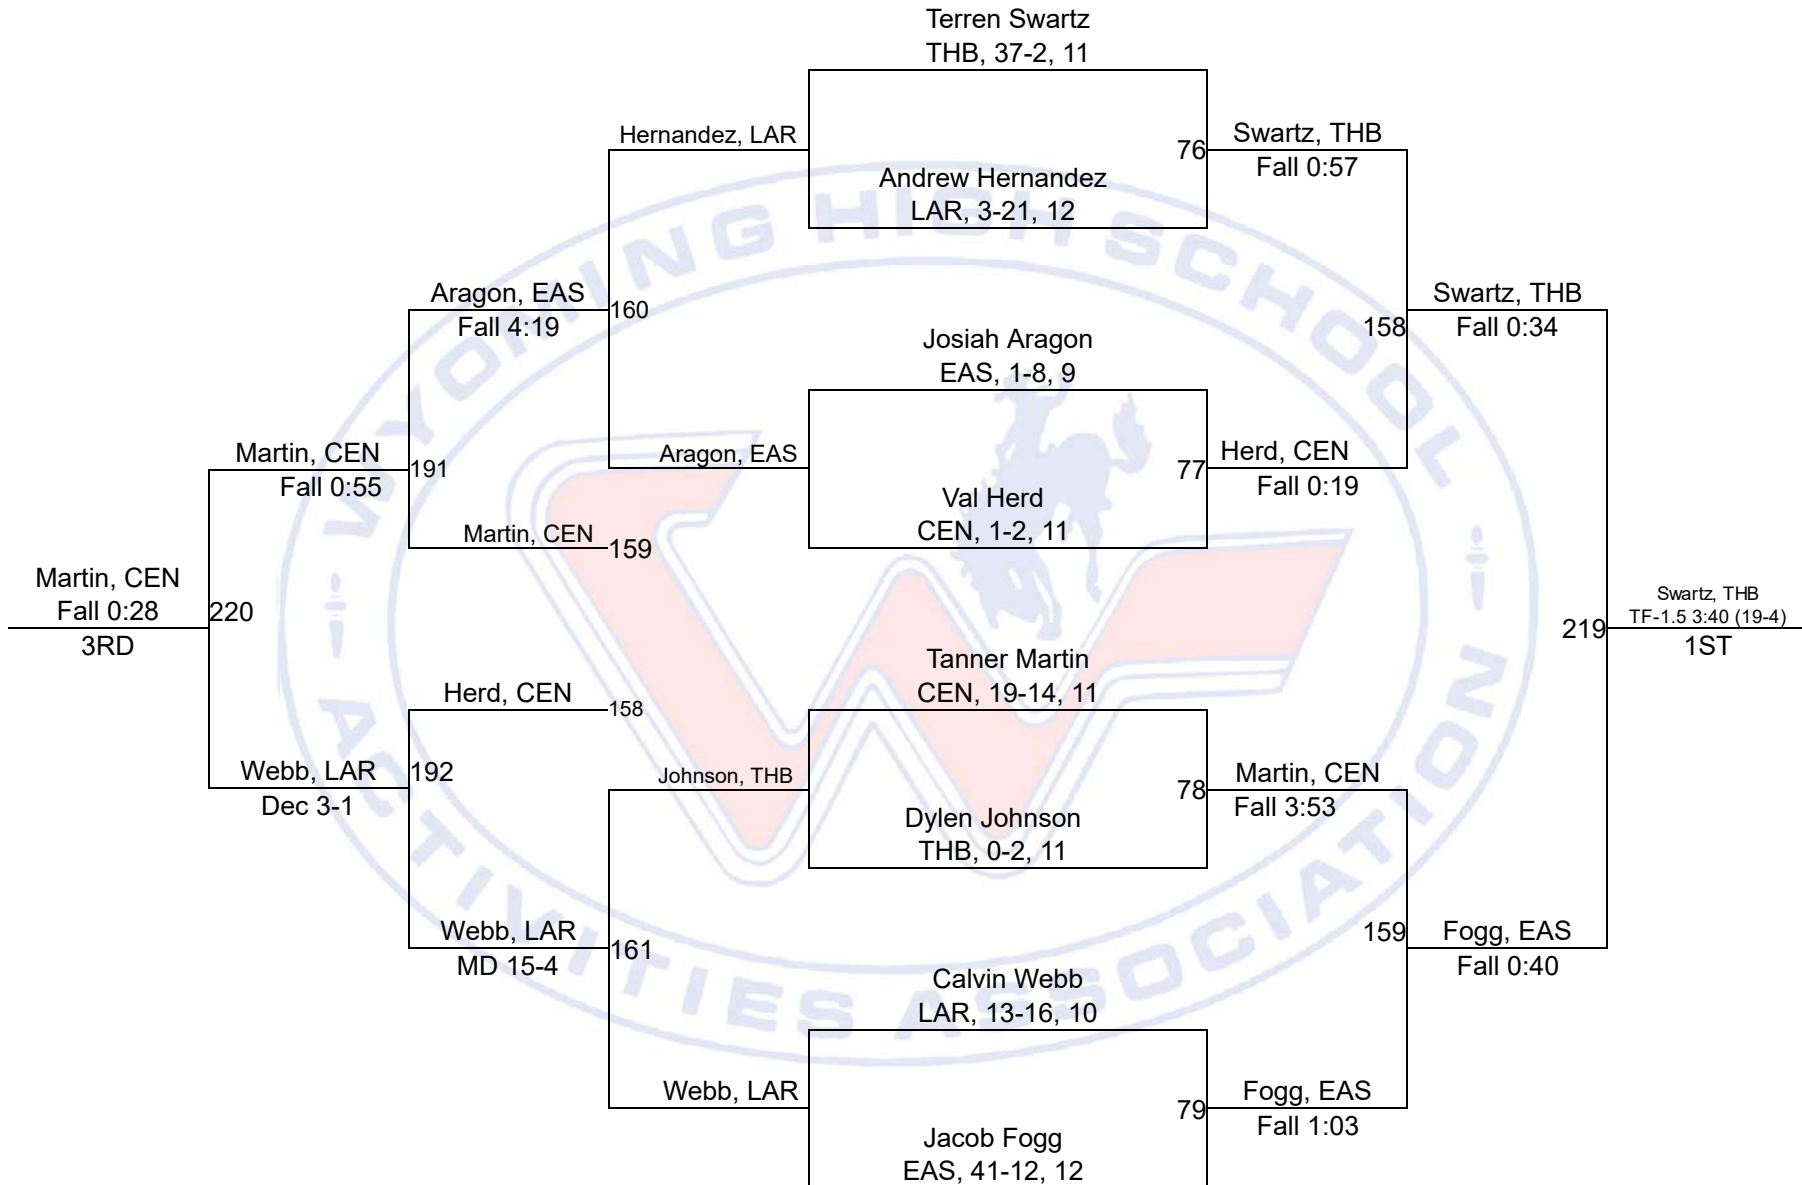

WHSAA 4A East Regional

195