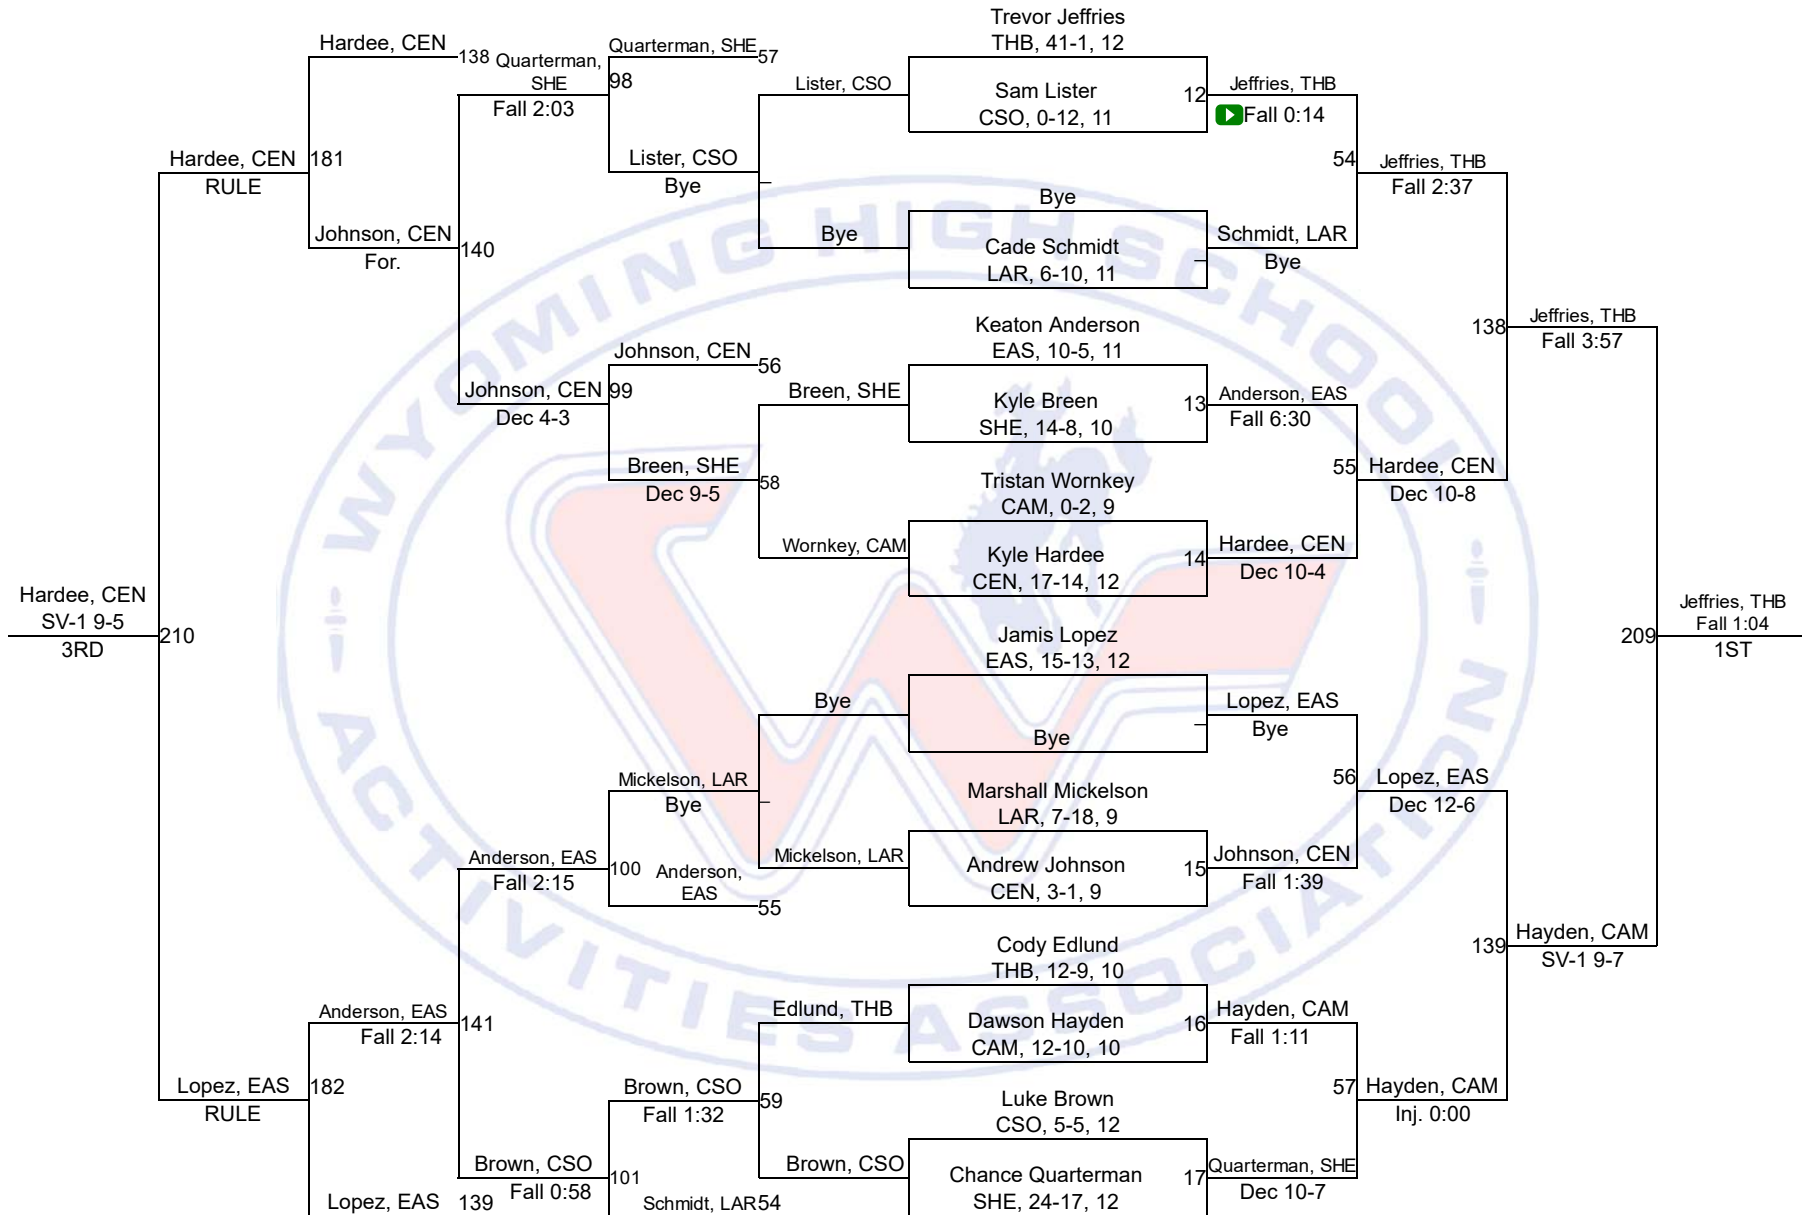

Team Scores

Printed on 02/27/2018 03:27 p.m.

Team Scores		
1	Cheyenne East	248.0
2	Thunder Basin	228.5
3	Sheridan	184.0
4	Cheyenne Central	133.0
5	Laramie	87.0
6	Cheyenne South	78.0
7	Campbell County	42.0

WHSAA 4A East Regional

132

WHSAA 4A East Regional

138

WHSAA 4A East Regional

145

WHSAA 4A East Regional

152