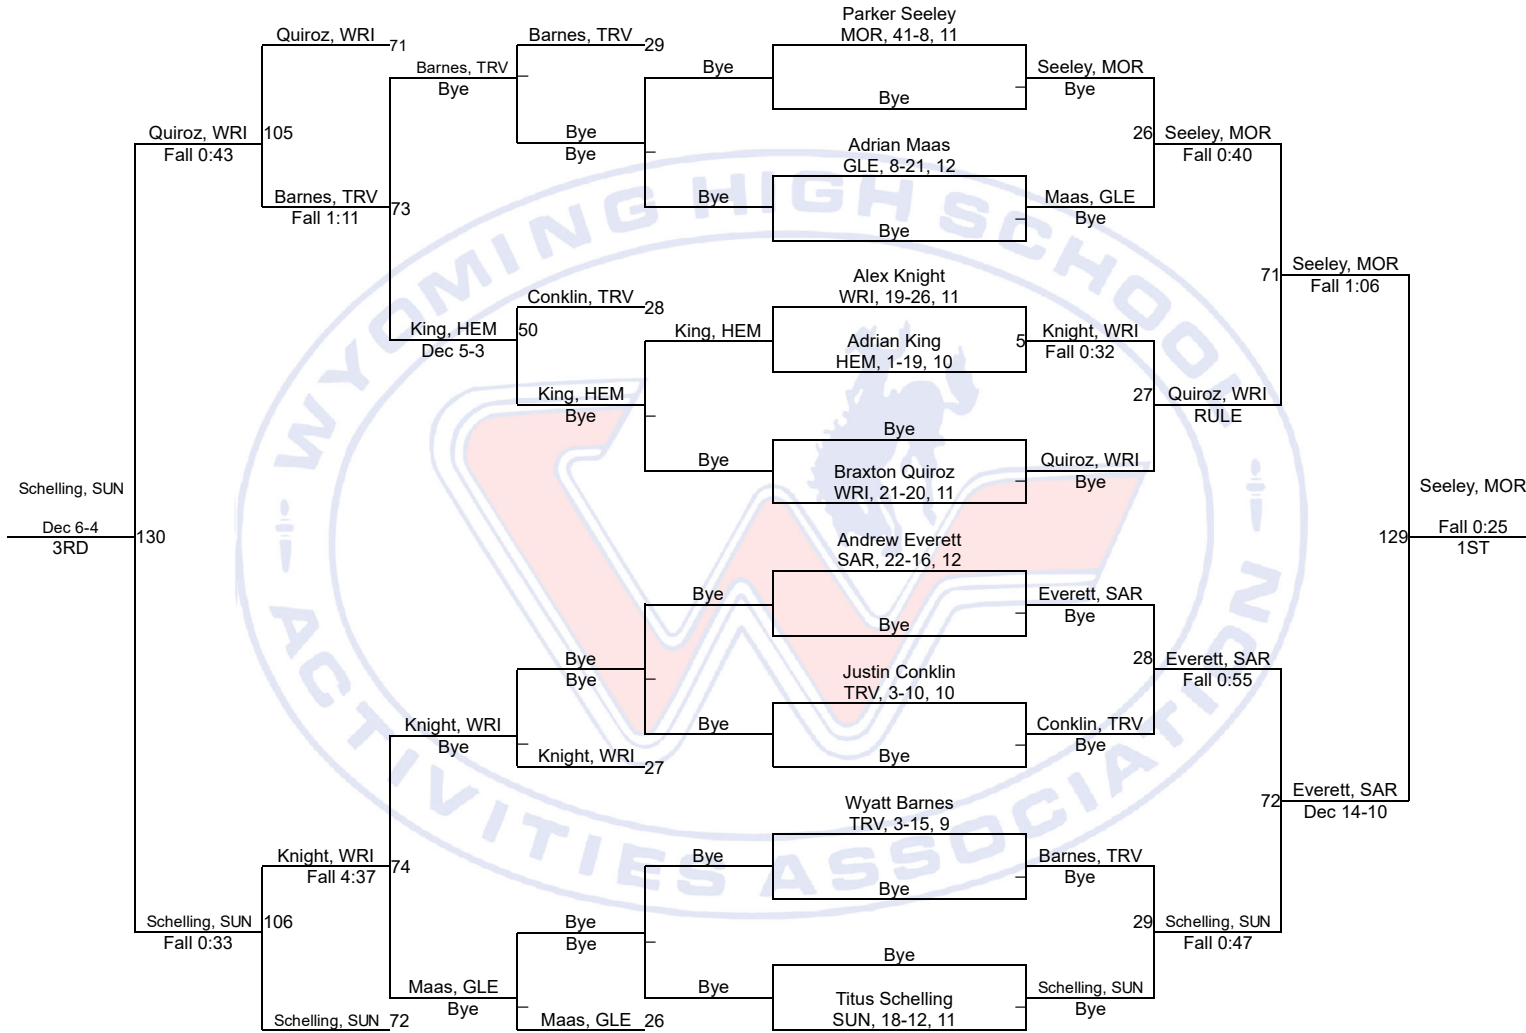

WHSAA 2A East Regional

138