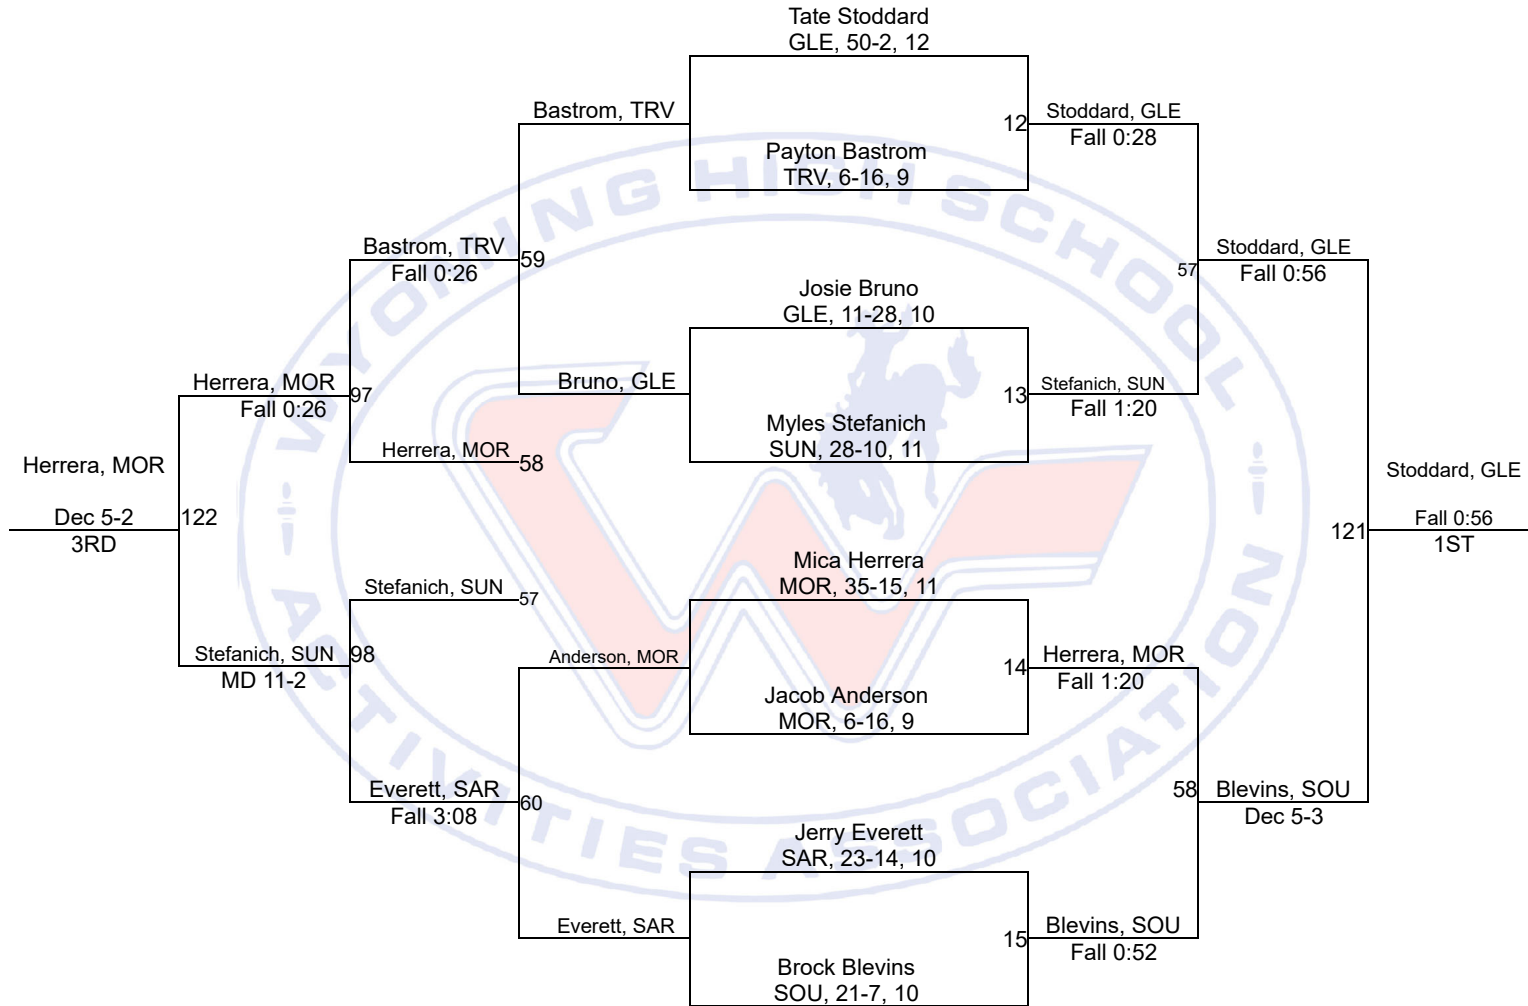

WHSAA 2A East Regional

113