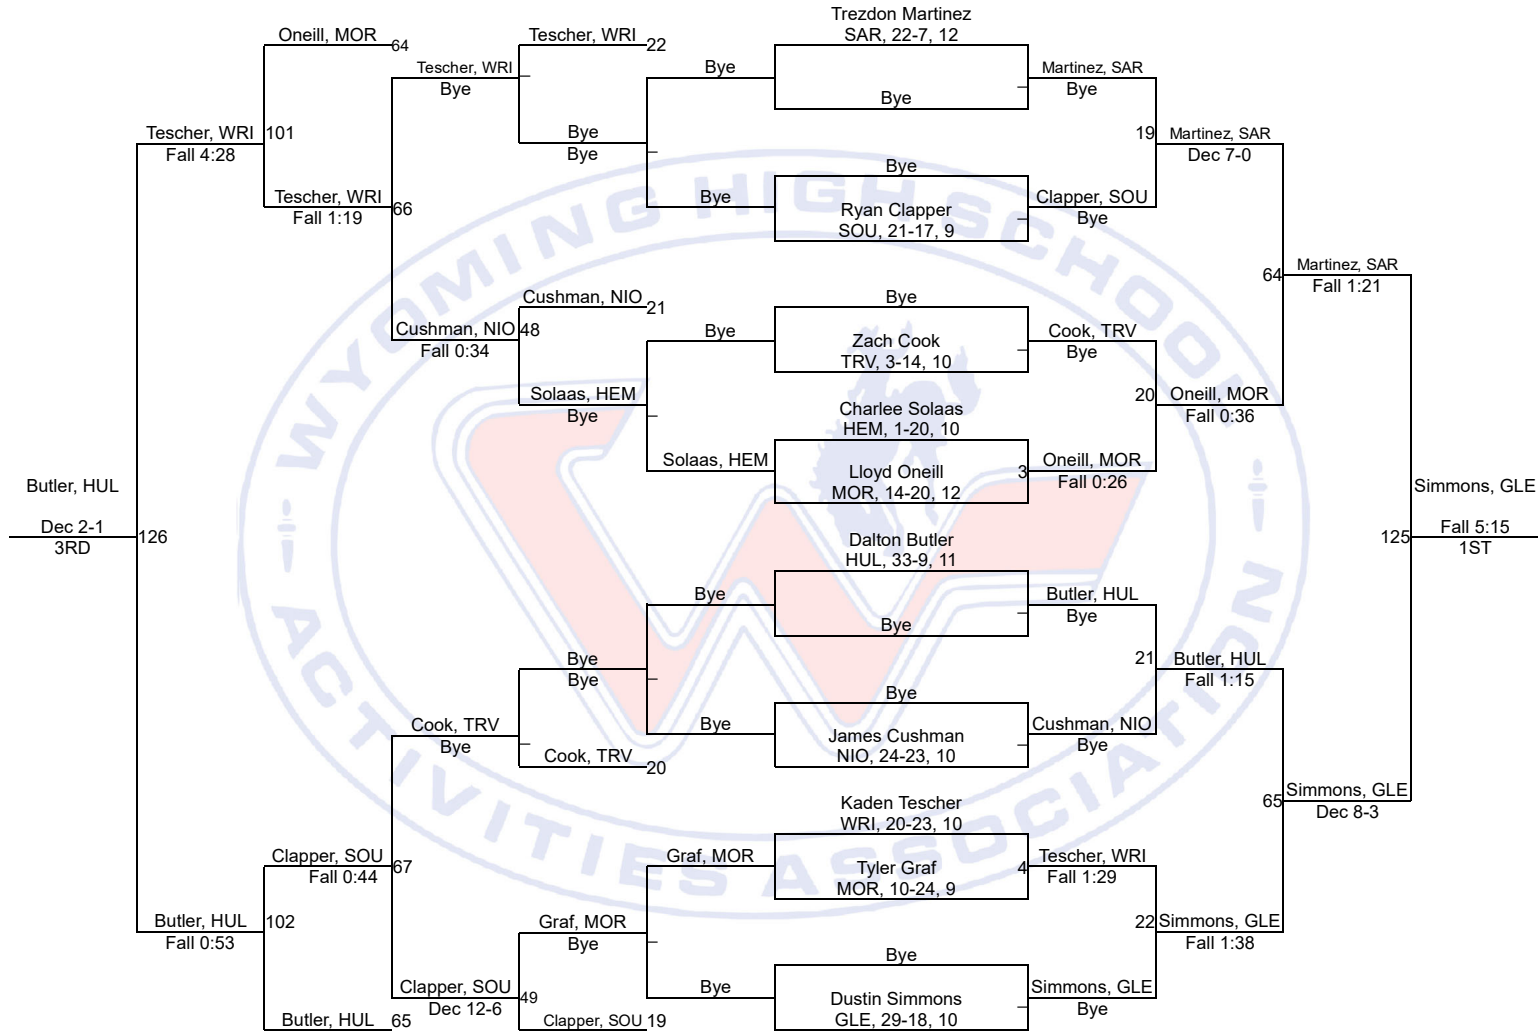

Team Scores

Printed on 02/18/2019 03:10 p.m.

Team Scores		
1	Moorcroft	202.5
2	Wright	162.0
3	Glenrock	136.0
4	Southeast	112.0
5	Sundance	74.0
6	Hulett	60.0
7	Tongue River	57.5
8	Niobrara County	54.0
8	Saratoga	54.0
10	Lingle-Ft. Laramie	34.0
11	H.E.M.	2.0

WHSAA 2A East Regional

106

WHSAA 2A East Regional

113

WHSAA 2A East Regional

120

WHSAA 2A East Regional

126