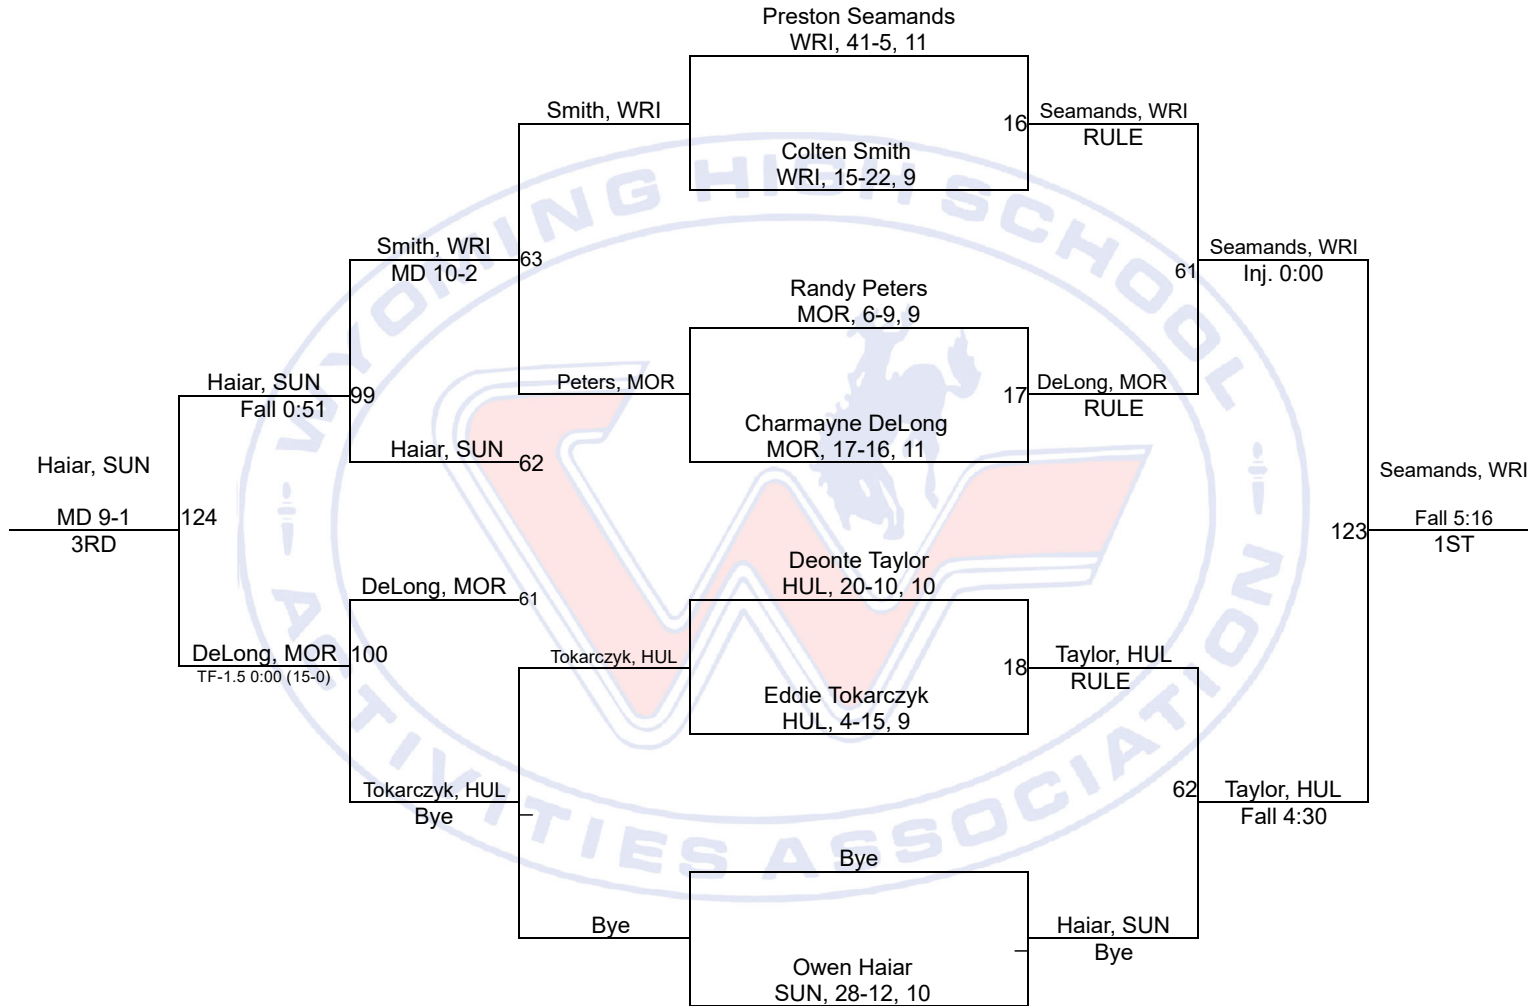

Team Scores

Printed on 02/18/2019 03:10 p.m.

Team Scores		
1	Moorcroft	202.5
2	Wright	162.0
3	Glenrock	136.0
4	Southeast	112.0
5	Sundance	74.0
6	Hulett	60.0
7	Tongue River	57.5
8	Niobrara County	54.0
8	Saratoga	54.0
10	Lingle-Ft. Laramie	34.0
11	H.E.M.	2.0

WHSAA 2A East Regional

106

WHSAA 2A East Regional

113

WHSAA 2A East Regional

120

WHSAA 2A East Regional

126