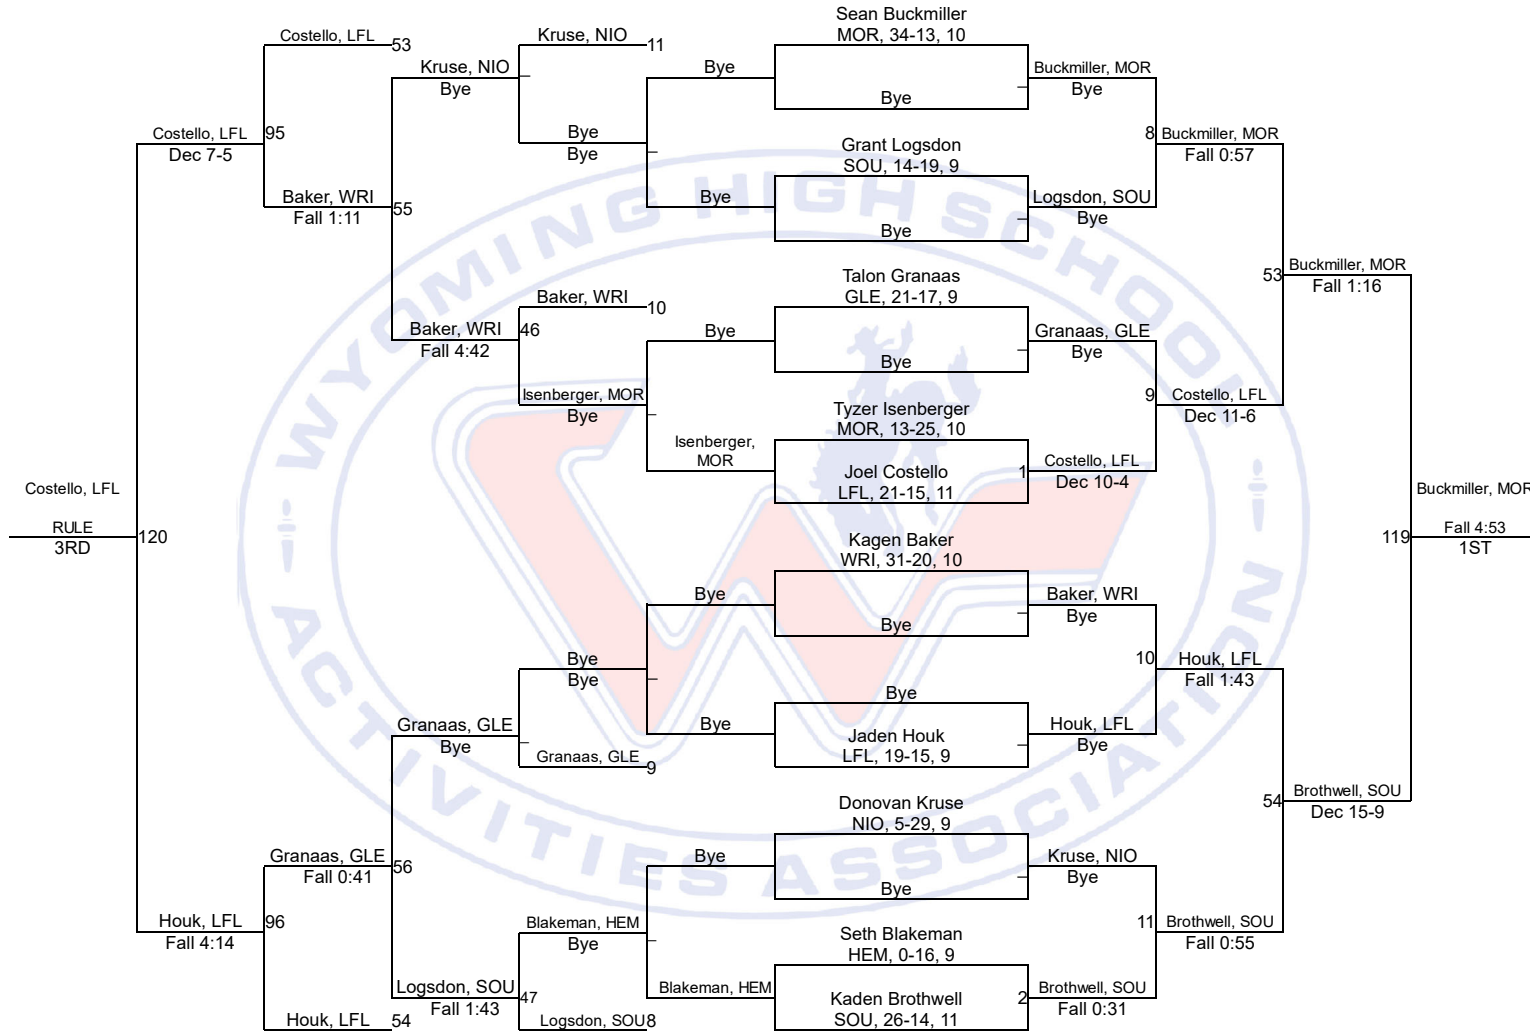

Team Scores

Printed on 02/18/2019 03:10 p.m.

Team Scores		
1	Moorcroft	202.5
2	Wright	162.0
3	Glenrock	136.0
4	Southeast	112.0
5	Sundance	74.0
6	Hulett	60.0
7	Tongue River	57.5
8	Niobrara County	54.0
8	Saratoga	54.0
10	Lingle-Ft. Laramie	34.0
11	H.E.M.	2.0

WHSAA 2A East Regional

106

WHSAA 2A East Regional

113

WHSAA 2A East Regional

120

WHSAA 2A East Regional

126