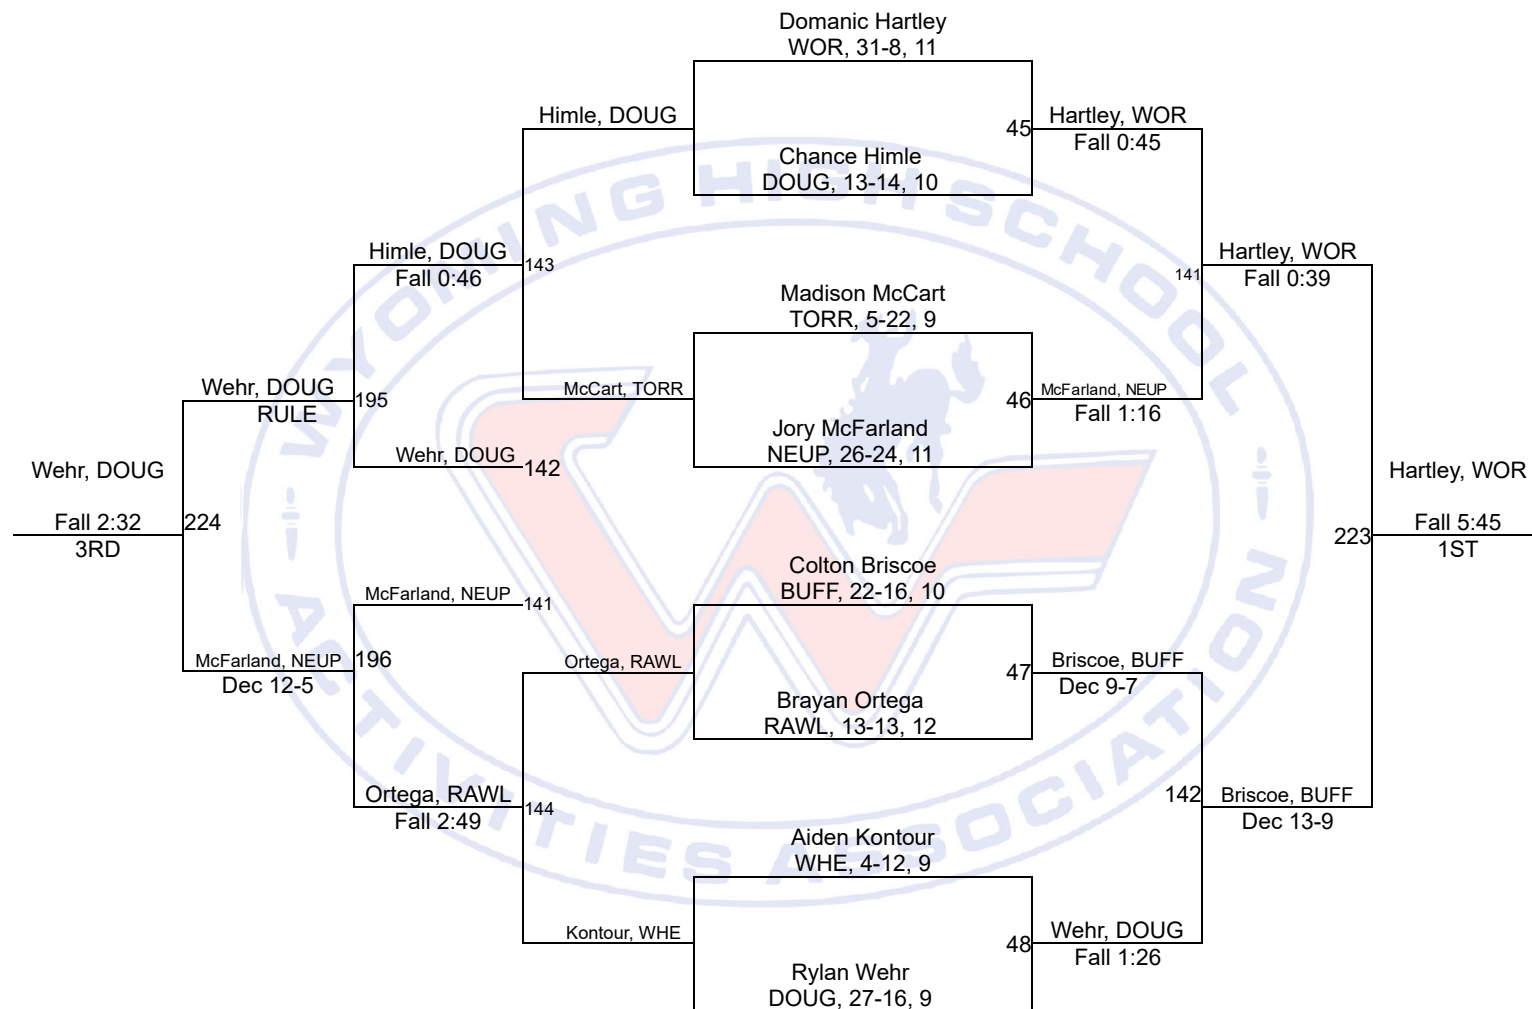

Team Scores

Printed on 02/18/2019 03:12 p.m.

Team Scores		
1	Douglas	258.0
2	Worland	195.0
3	Rawlins	194.0
4	Torrington	188.5
5	Wheatland	154.0
6	Newcastle-Upton	122.0
7	Buffalo	114.0
8	Burns-Pine Bluffs	104.0

WHSAA 3A East Regional

106

WHSAA 3A East Regional

113

WHSAA 3A East Regional

120

WHSAA 3A East Regional

126