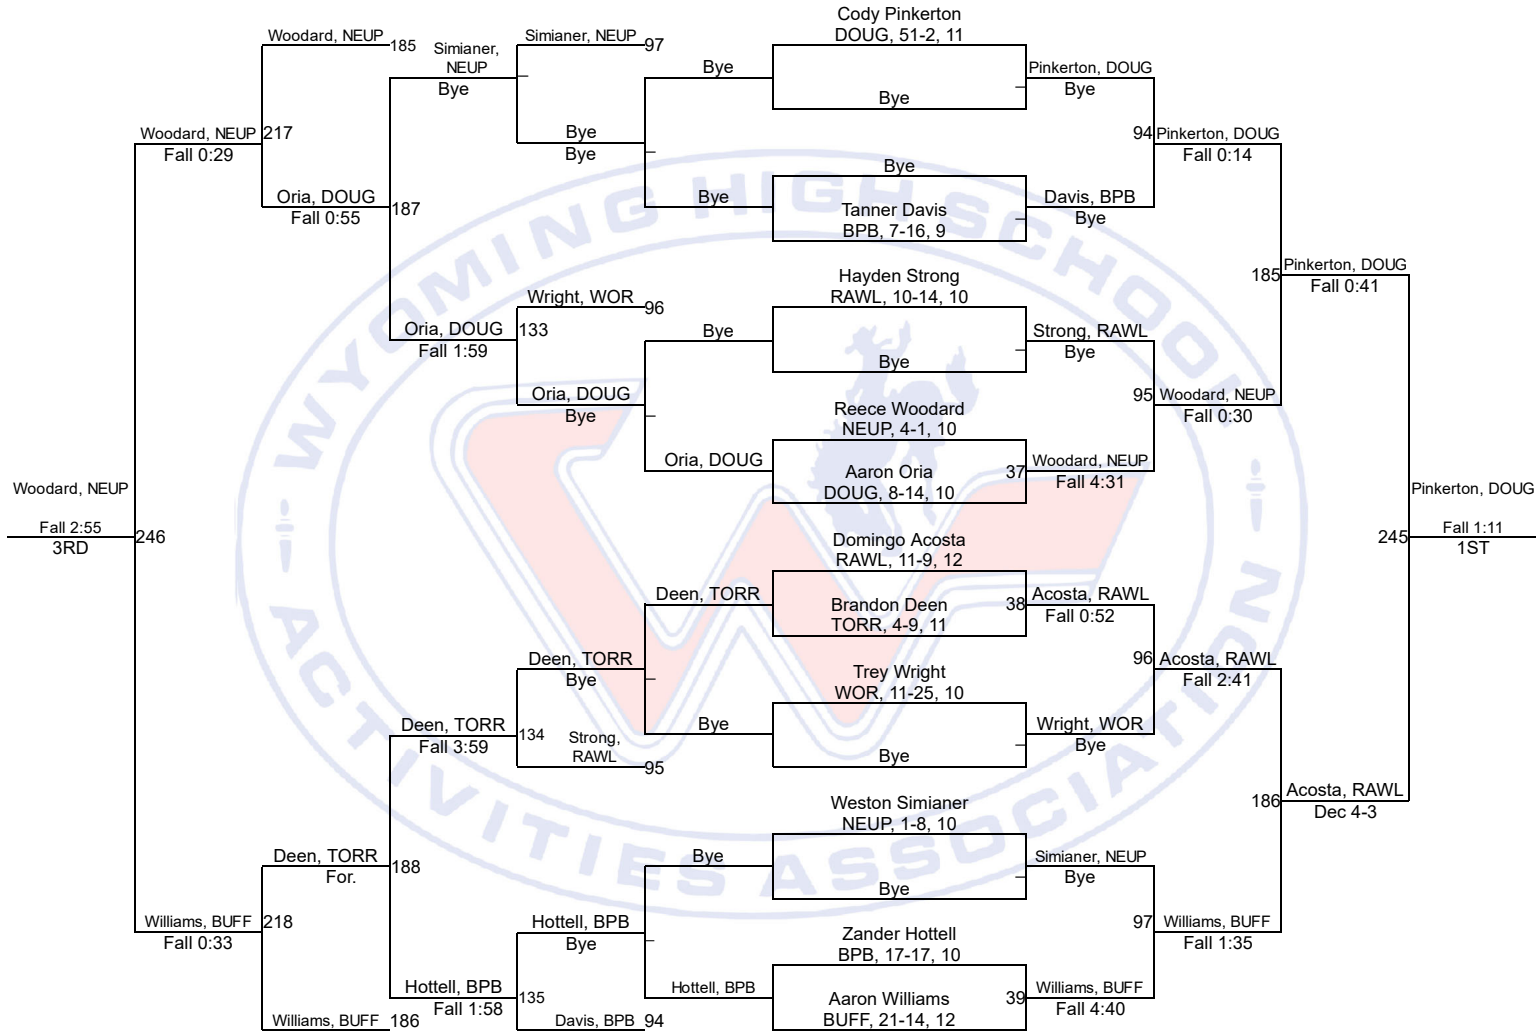

WHSAA 3A East Regional

220