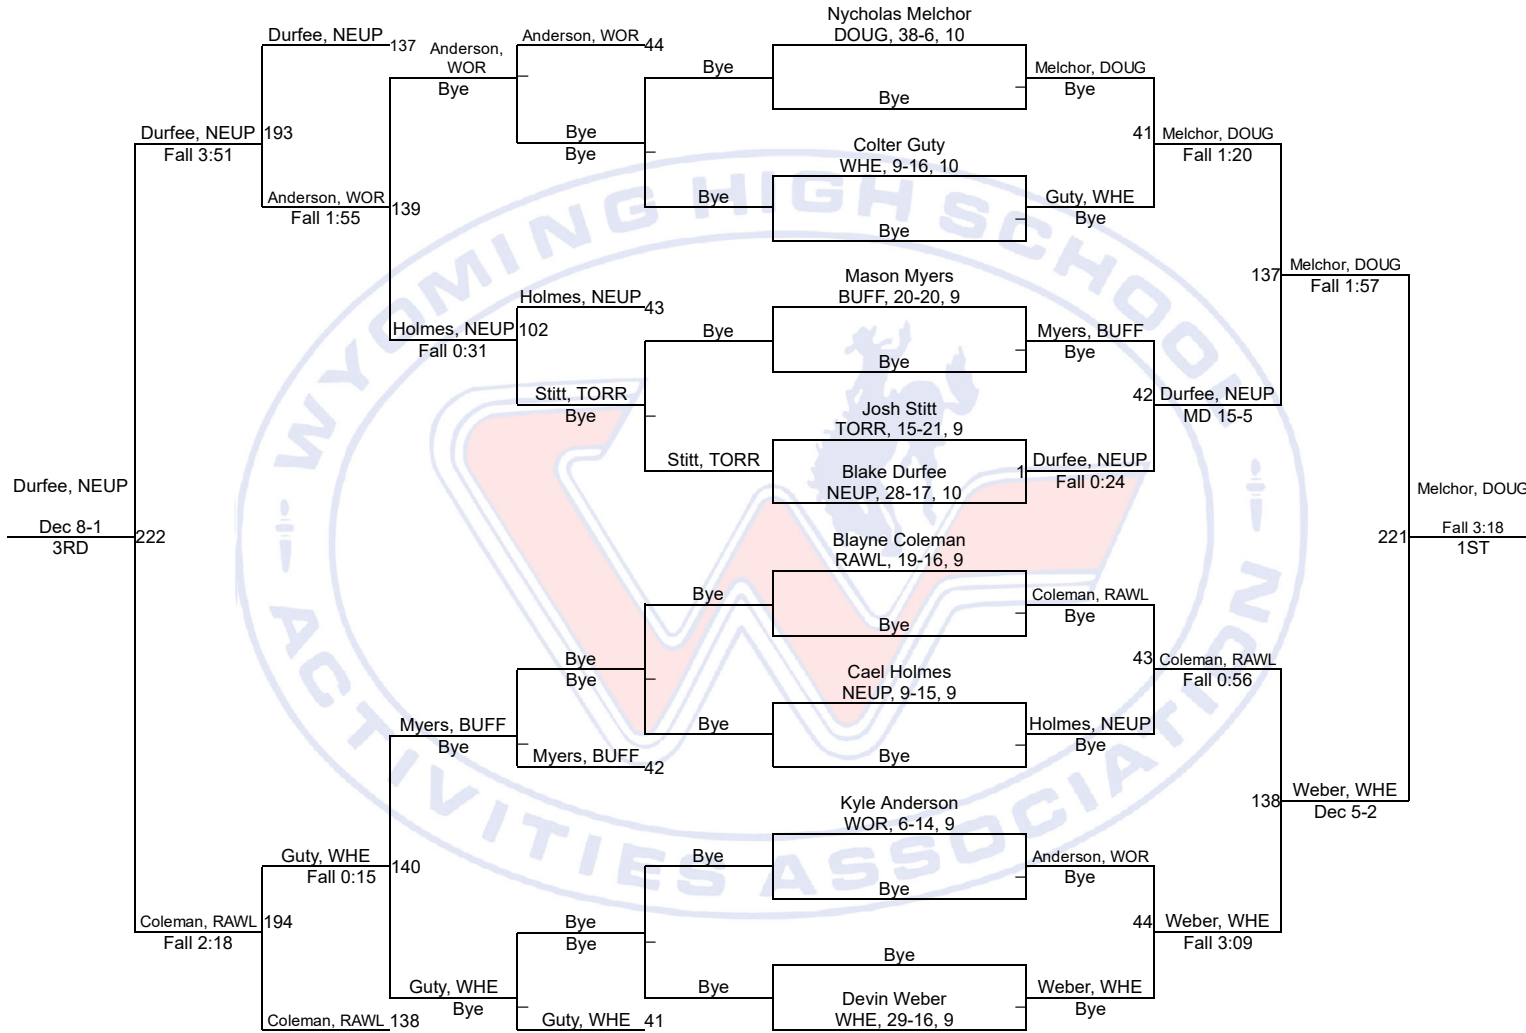

Team Scores

Printed on 02/18/2019 03:12 p.m.

Team Scores		
1	Douglas	258.0
2	Worland	195.0
3	Rawlins	194.0
4	Torrington	188.5
5	Wheatland	154.0
6	Newcastle-Upton	122.0
7	Buffalo	114.0
8	Burns-Pine Bluffs	104.0

WHSAA 3A East Regional

106