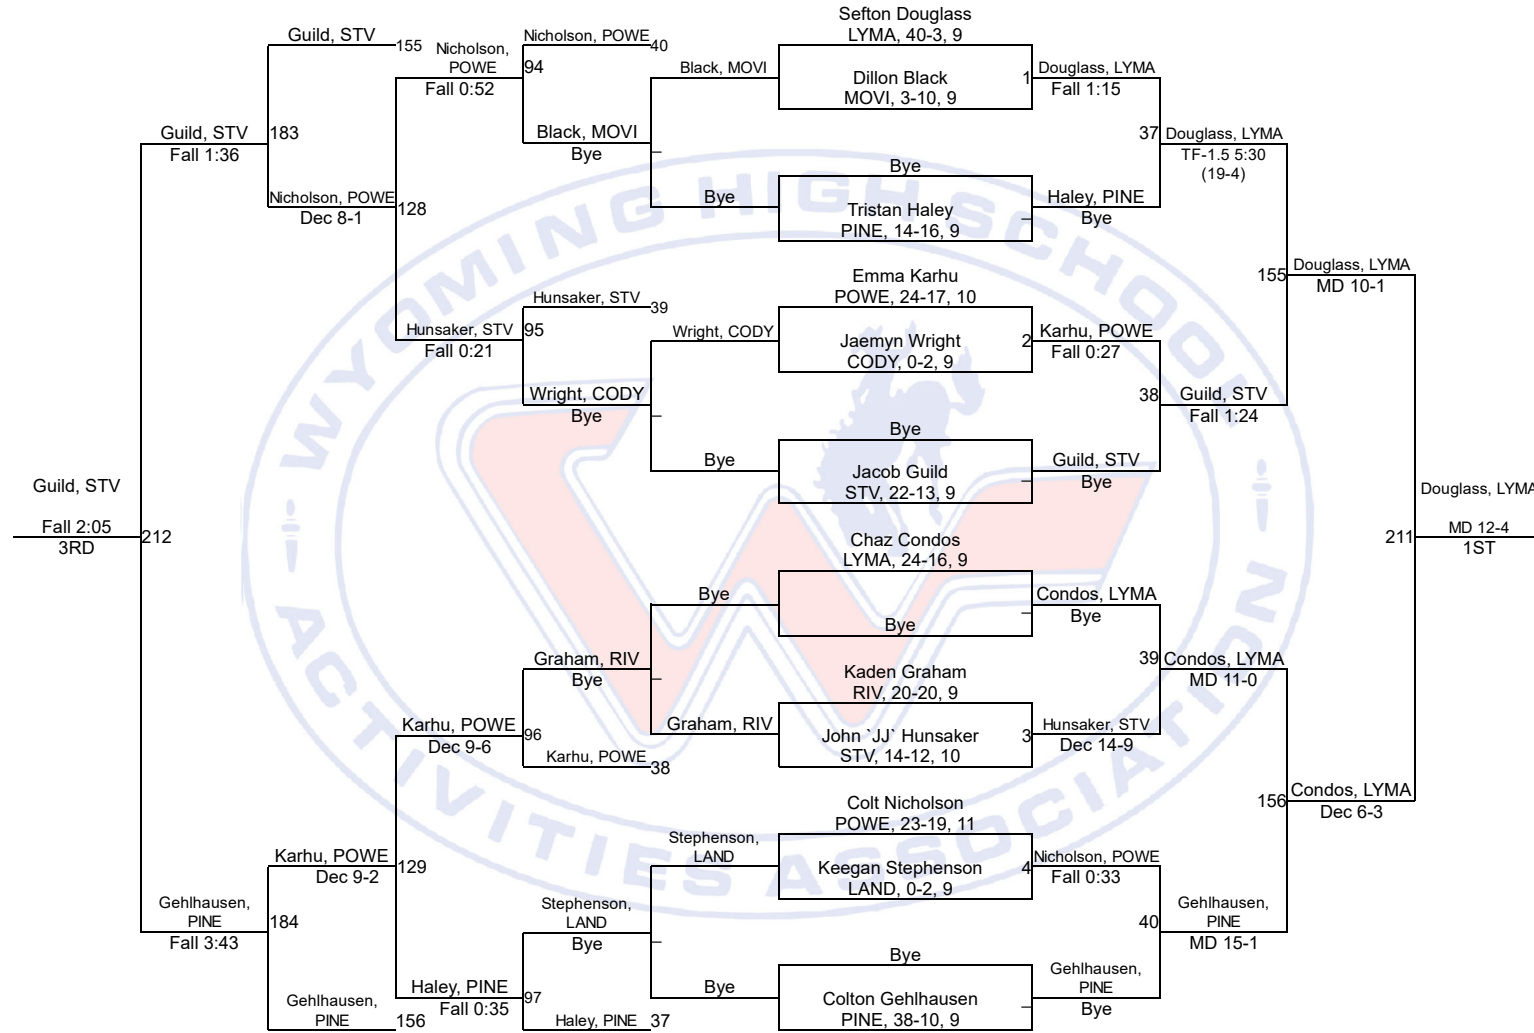

Team Scores

Printed on 02/18/2019 03:13 p.m.

Team Scores		
1	Star Valley	288.0
2	Powell	206.5
3	Pinedale	119.0
4	Cody	109.0
5	Lyman	94.0
6	Riverton	79.0
7	Mountain View	63.0
8	Lander	47.0
9	Jackson	21.5

WHSAA 3A West Regional

106

WHSAA 3A West Regional

113

WHSAA 3A West Regional

120

WHSAA 3A West Regional

126