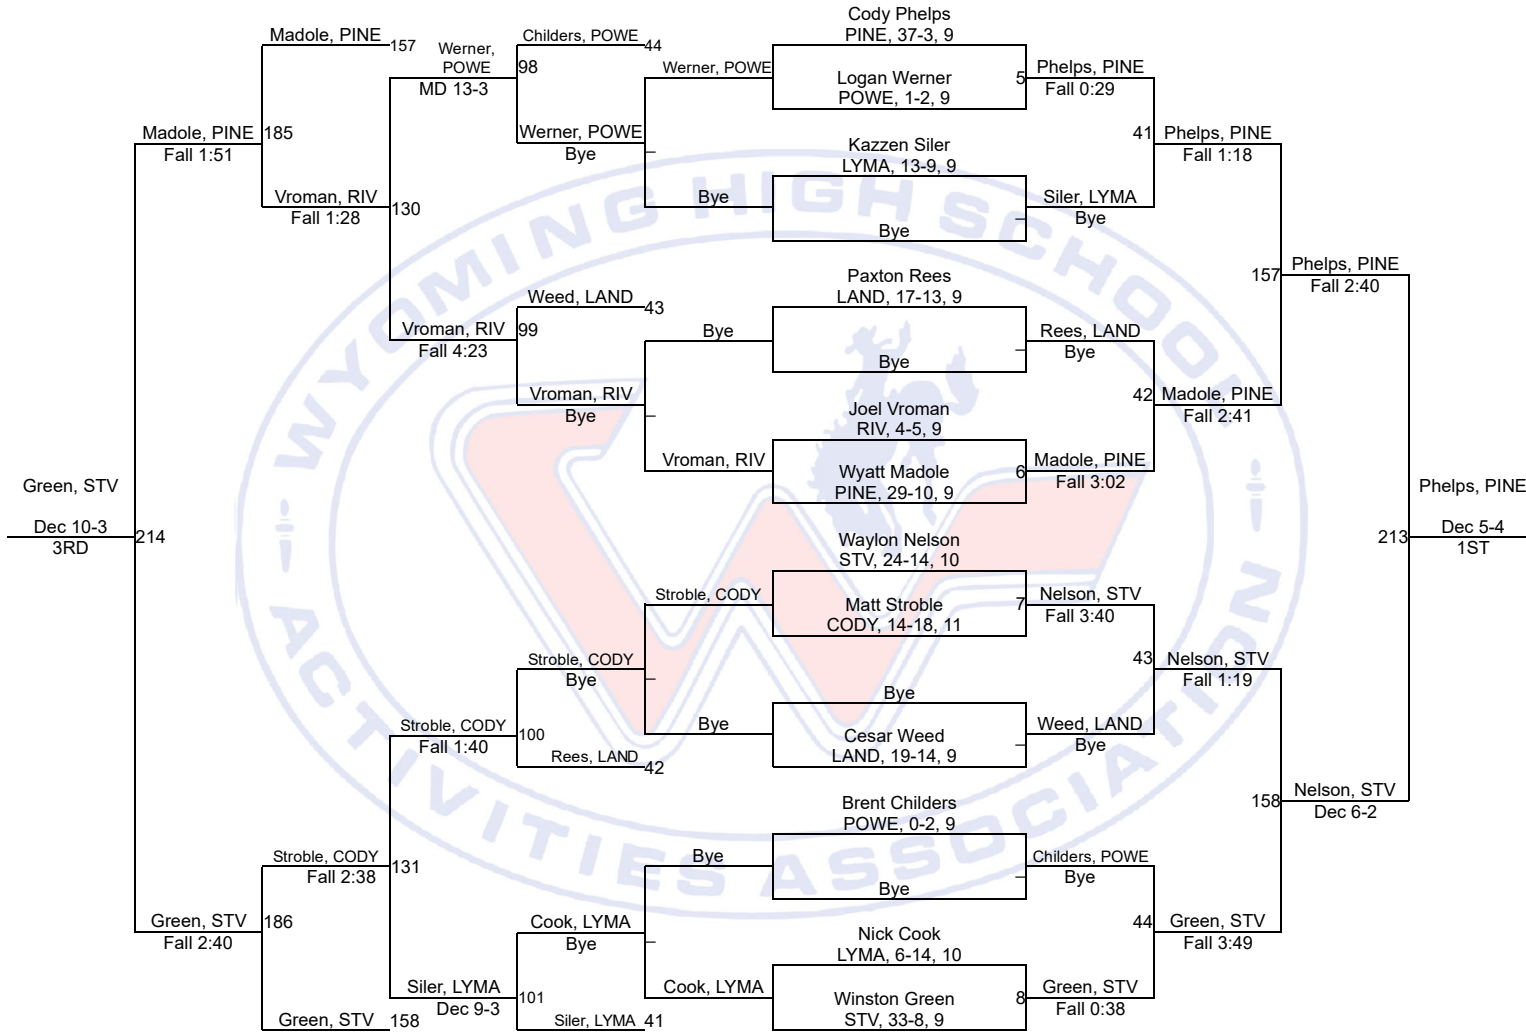

Team Scores

Printed on 02/18/2019 03:13 p.m.

Team Scores		
1	Star Valley	288.0
2	Powell	206.5
3	Pinedale	119.0
4	Cody	109.0
5	Lyman	94.0
6	Riverton	79.0
7	Mountain View	63.0
8	Lander	47.0
9	Jackson	21.5

WHSAA 3A West Regional

106

WHSAA 3A West Regional

113

WHSAA 3A West Regional

120

WHSAA 3A West Regional

126