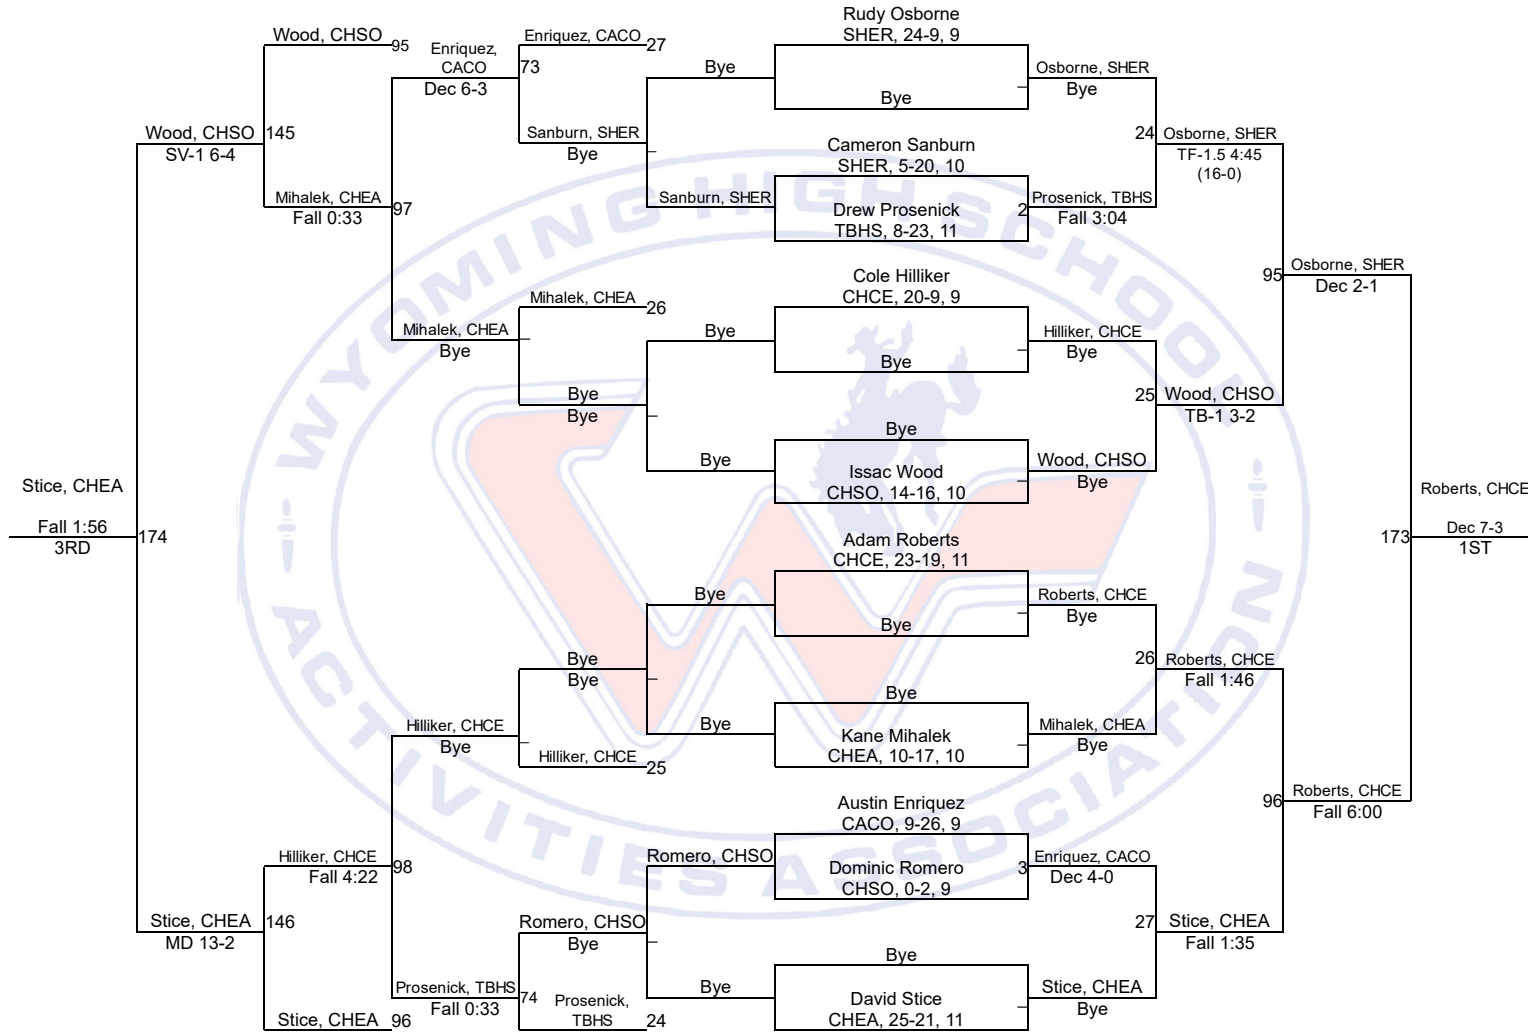

WHSAA 4A East Regional

113