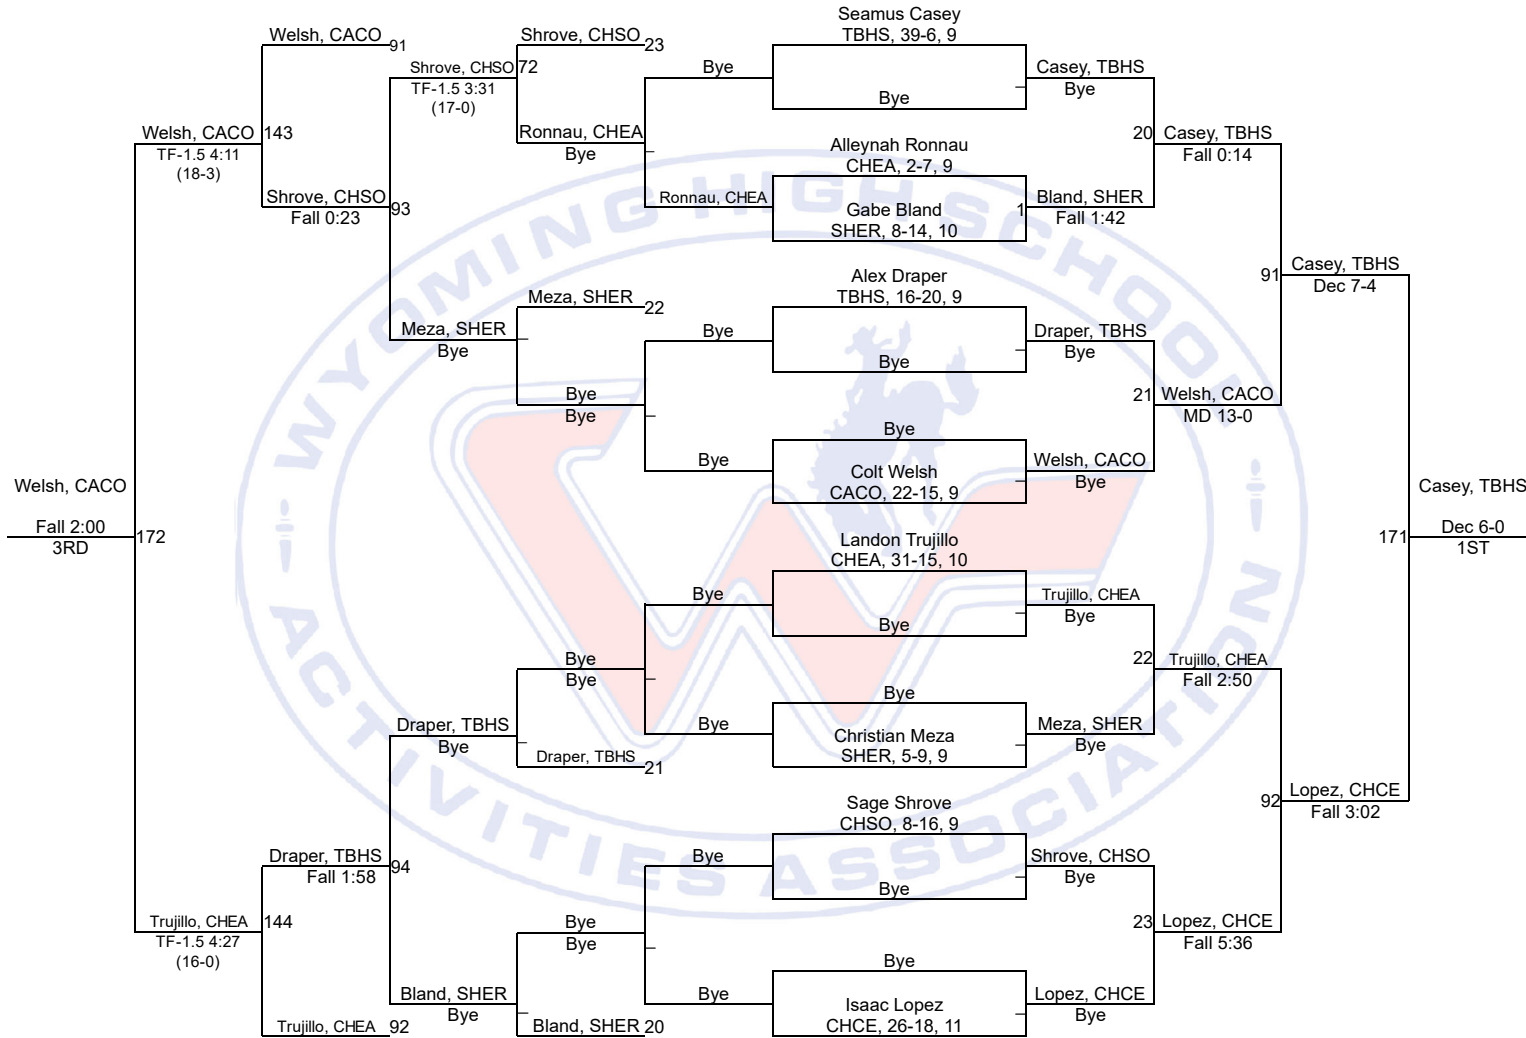

Team Scores

Printed on 02/18/2019 03:14 p.m.

Team Scores		
1	Cheyenne East	216.0
2	Thunder Basin	206.0
3	Cheyenne Central	203.5
4	Sheridan	184.5
5	Cheyenne South	80.0
6	Campbell County	65.0

WHSAA 4A East Regional

106