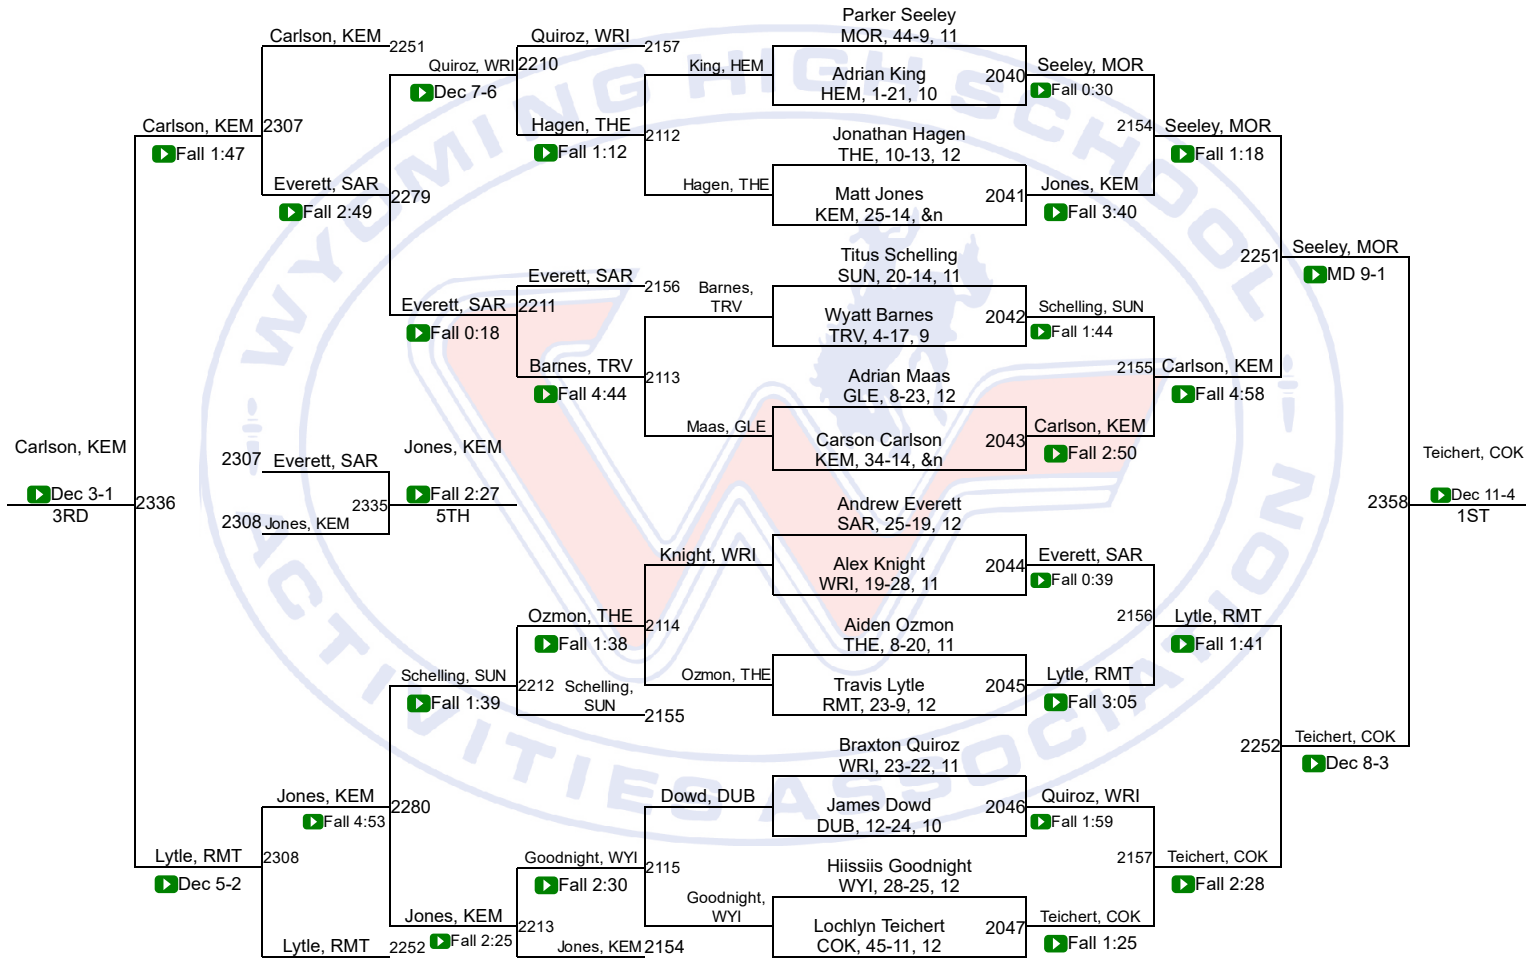

WHSAA State Championships

2A-138