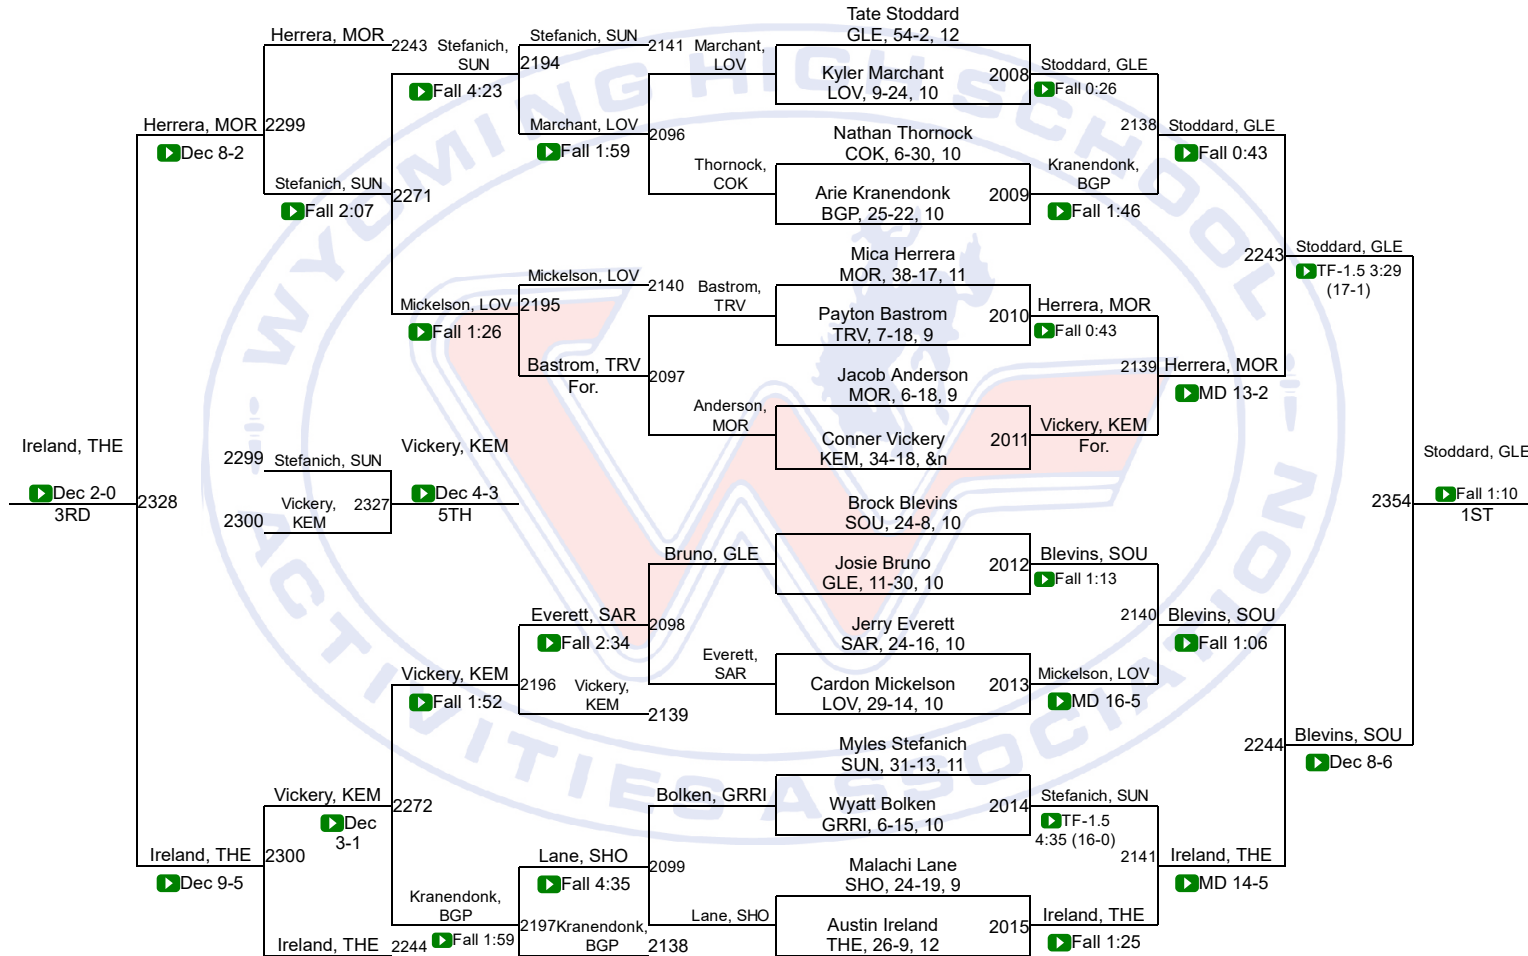

Team Scores

Printed on 02/27/2019 10:50 a.m.

2A Team Scores		
1	Moorcroft	185.0
2	Kemmerer	181.0
3	Glenrock	155.0
4	Thermopolis	146.0
5	Cokeville	143.0
6	Wright	131.0
7	Big Piney	114.5
8	Lovell	113.0
9	Southeast	102.0
10	Greybull-Riverside	69.0
11	Shoshoni	66.5
12	Wind River	48.0
13	Sundance	46.5
14	Hulett	45.0
14	Rocky Mountain	45.0
16	Niobrara County	34.0
17	Lingle-Ft. Laramie	32.0
18	Tongue River	27.0
19	Saratoga	22.0
20	Wyoming Indian	3.0
21	Dubois	2.0
22	H.E.M.	0.0

WHSAA State Championships

2A-106

WHSAA State Championships

2A-113

WHSAA State Championships

2A-120

WHSAA State Championships

2A-126