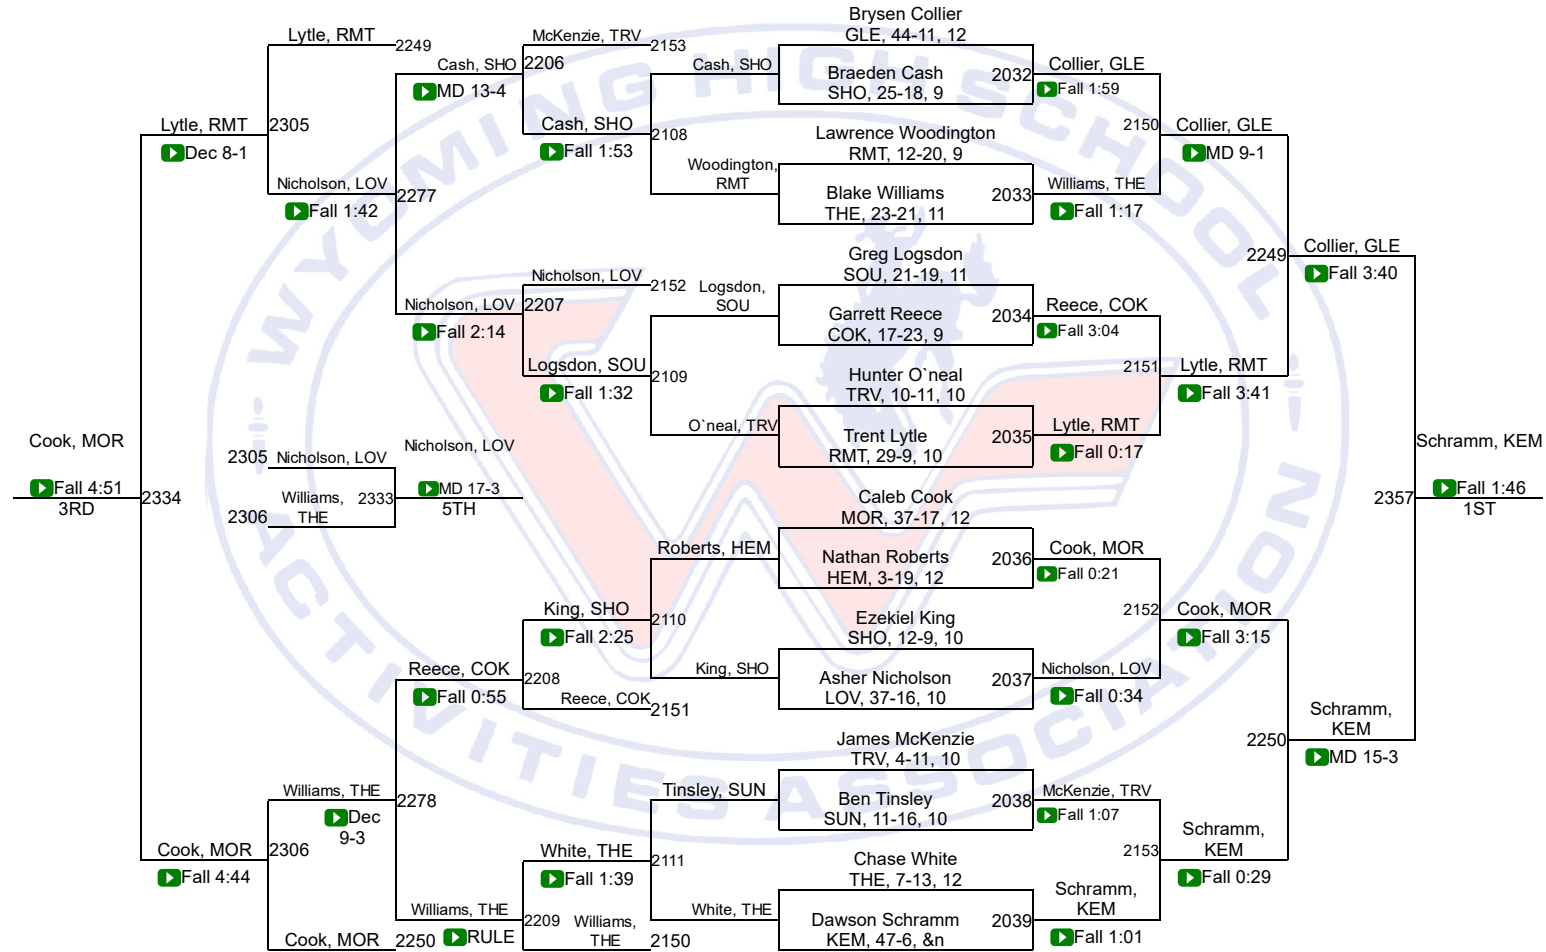

WHSAA State Championships

2A-132