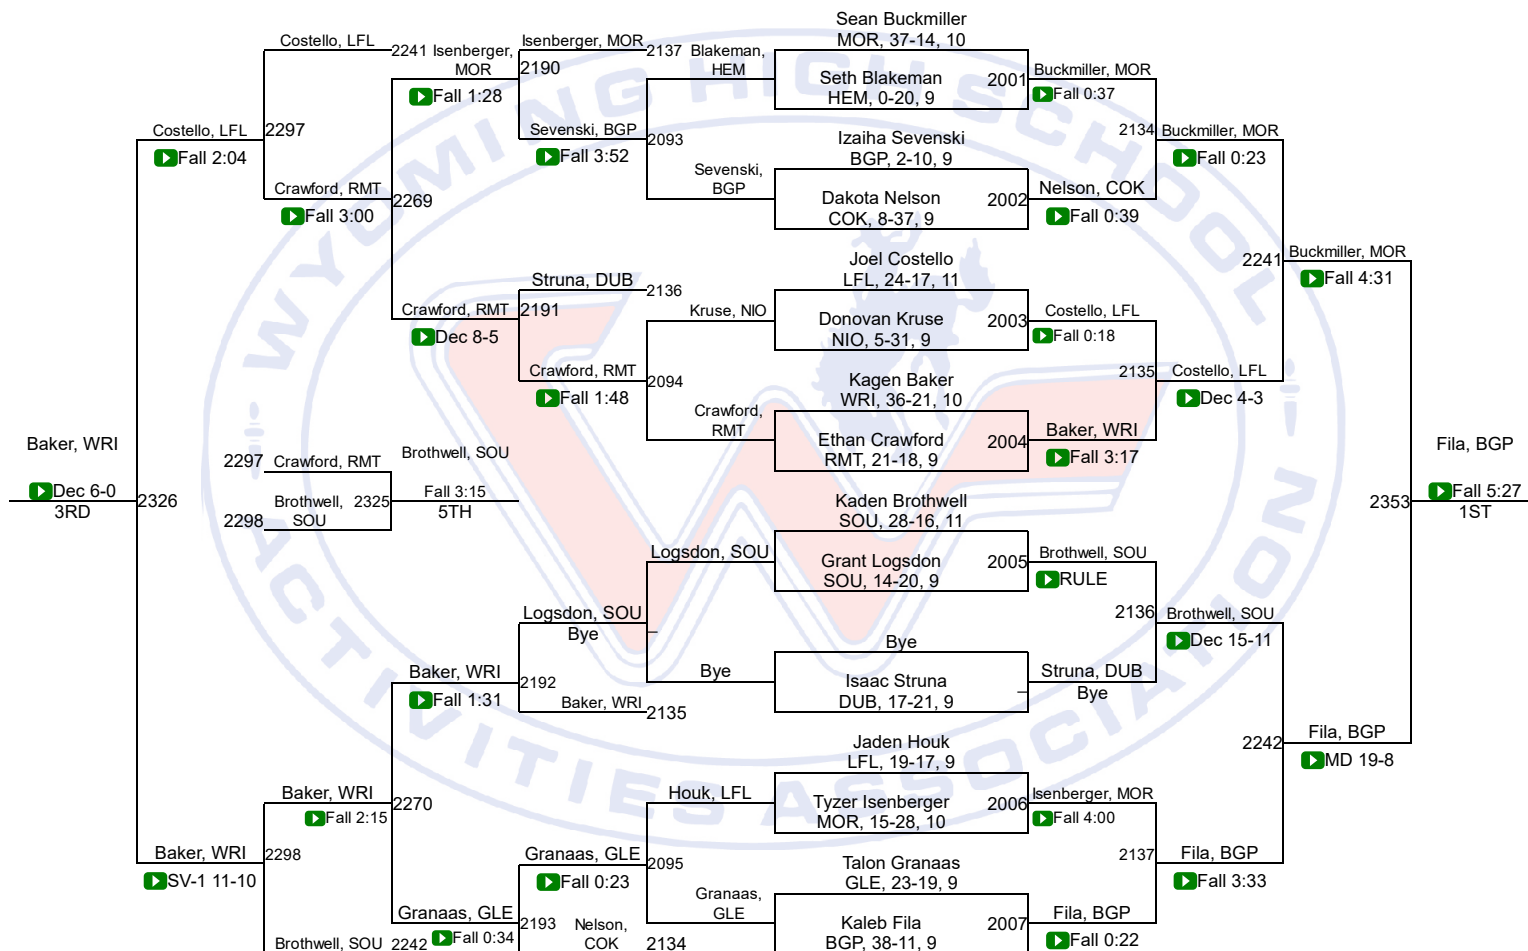

Team Scores

Printed on 02/27/2019 10:50 a.m.

2A Team Scores		
1	Moorcroft	185.0
2	Kemmerer	181.0
3	Glenrock	155.0
4	Thermopolis	146.0
5	Cokeville	143.0
6	Wright	131.0
7	Big Piney	114.5
8	Lovell	113.0
9	Southeast	102.0
10	Greybull-Riverside	69.0
11	Shoshoni	66.5
12	Wind River	48.0
13	Sundance	46.5
14	Hulett	45.0
14	Rocky Mountain	45.0
16	Niobrara County	34.0
17	Lingle-Ft. Laramie	32.0
18	Tongue River	27.0
19	Saratoga	22.0
20	Wyoming Indian	3.0
21	Dubois	2.0
22	H.E.M.	0.0

WHSAA State Championships

2A-106

WHSAA State Championships

2A-113

WHSAA State Championships

2A-120

WHSAA State Championships

2A-126