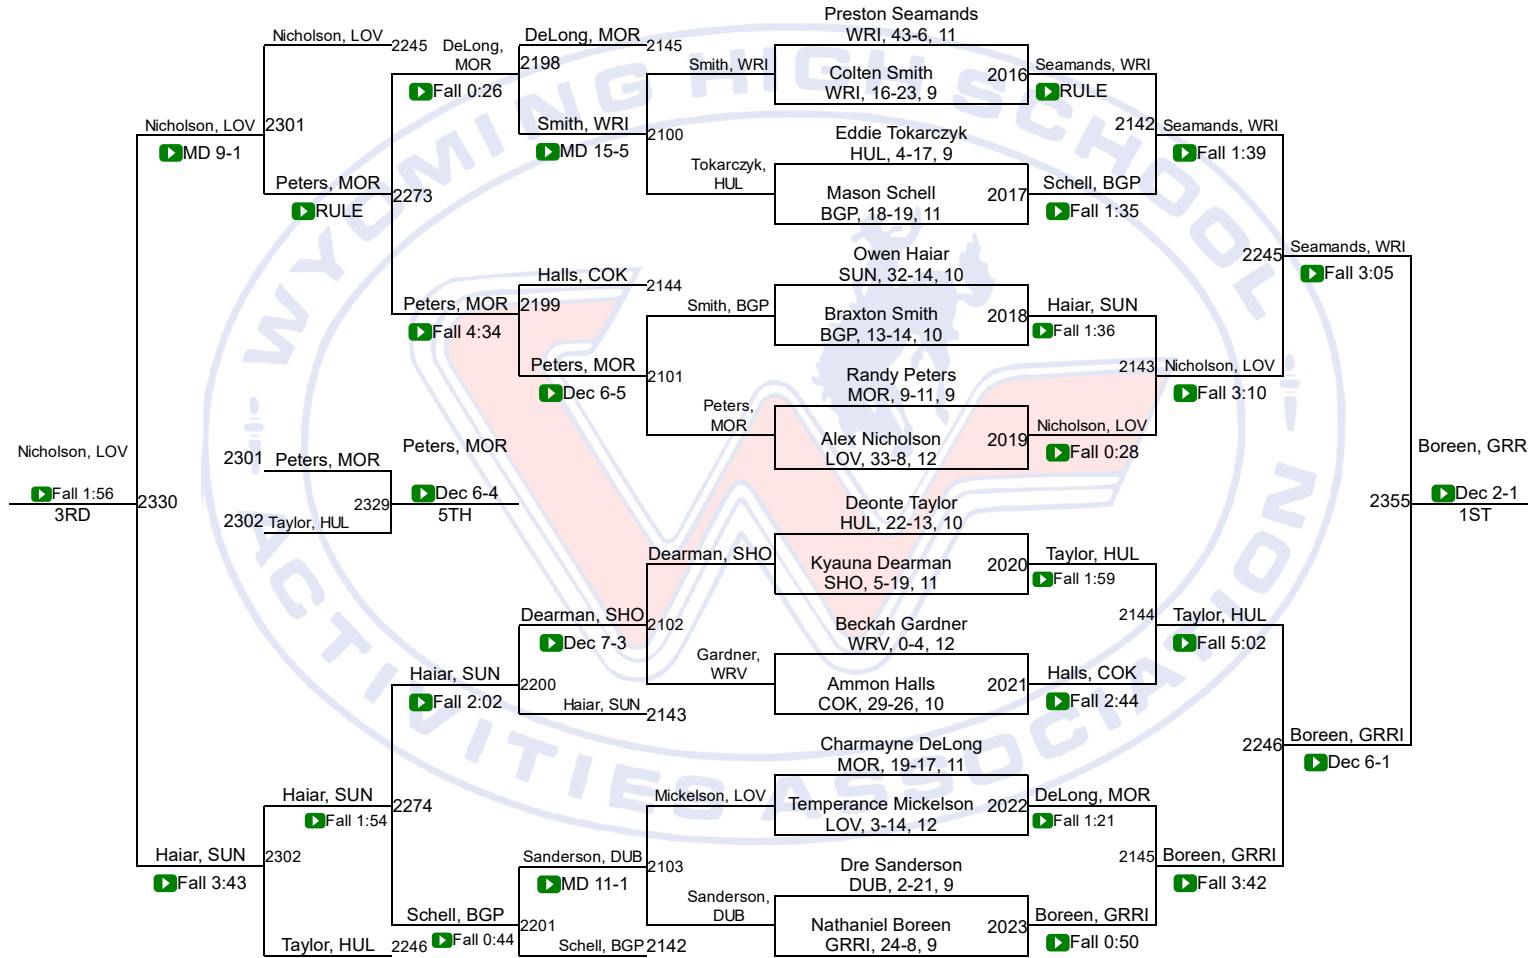

Team Scores

Printed on 02/27/2019 10:50 a.m.

2A Team Scores		
1	Moorcroft	185.0
2	Kemmerer	181.0
3	Glenrock	155.0
4	Thermopolis	146.0
5	Cokeville	143.0
6	Wright	131.0
7	Big Piney	114.5
8	Lovell	113.0
9	Southeast	102.0
10	Greybull-Riverside	69.0
11	Shoshoni	66.5
12	Wind River	48.0
13	Sundance	46.5
14	Hulett	45.0
14	Rocky Mountain	45.0
16	Niobrara County	34.0
17	Lingle-Ft. Laramie	32.0
18	Tongue River	27.0
19	Saratoga	22.0
20	Wyoming Indian	3.0
21	Dubois	2.0
22	H.E.M.	0.0

WHSAA State Championships

2A-106

WHSAA State Championships

2A-113

WHSAA State Championships

2A-120

WHSAA State Championships

2A-126