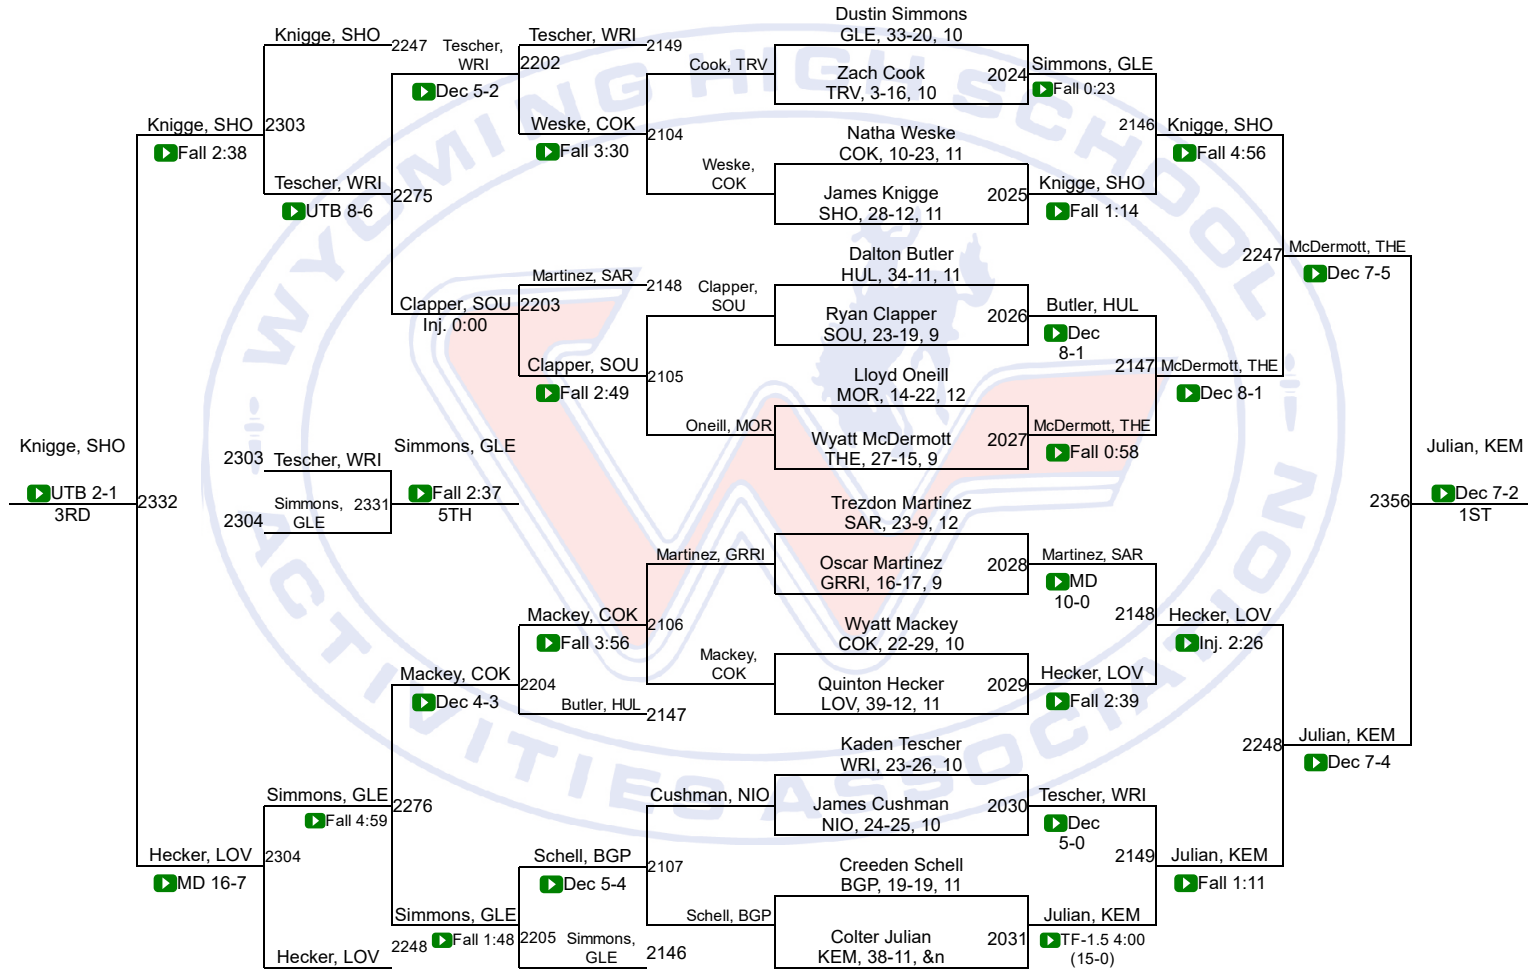

Team Scores

Printed on 02/27/2019 10:50 a.m.

2A Team Scores		
1	Moorcroft	185.0
2	Kemmerer	181.0
3	Glenrock	155.0
4	Thermopolis	146.0
5	Cokeville	143.0
6	Wright	131.0
7	Big Piney	114.5
8	Lovell	113.0
9	Southeast	102.0
10	Greybull-Riverside	69.0
11	Shoshoni	66.5
12	Wind River	48.0
13	Sundance	46.5
14	Hulett	45.0
14	Rocky Mountain	45.0
16	Niobrara County	34.0
17	Lingle-Ft. Laramie	32.0
18	Tongue River	27.0
19	Saratoga	22.0
20	Wyoming Indian	3.0
21	Dubois	2.0
22	H.E.M.	0.0

WHSAA State Championships

2A-106

WHSAA State Championships

2A-113

WHSAA State Championships

2A-120

WHSAA State Championships

2A-126