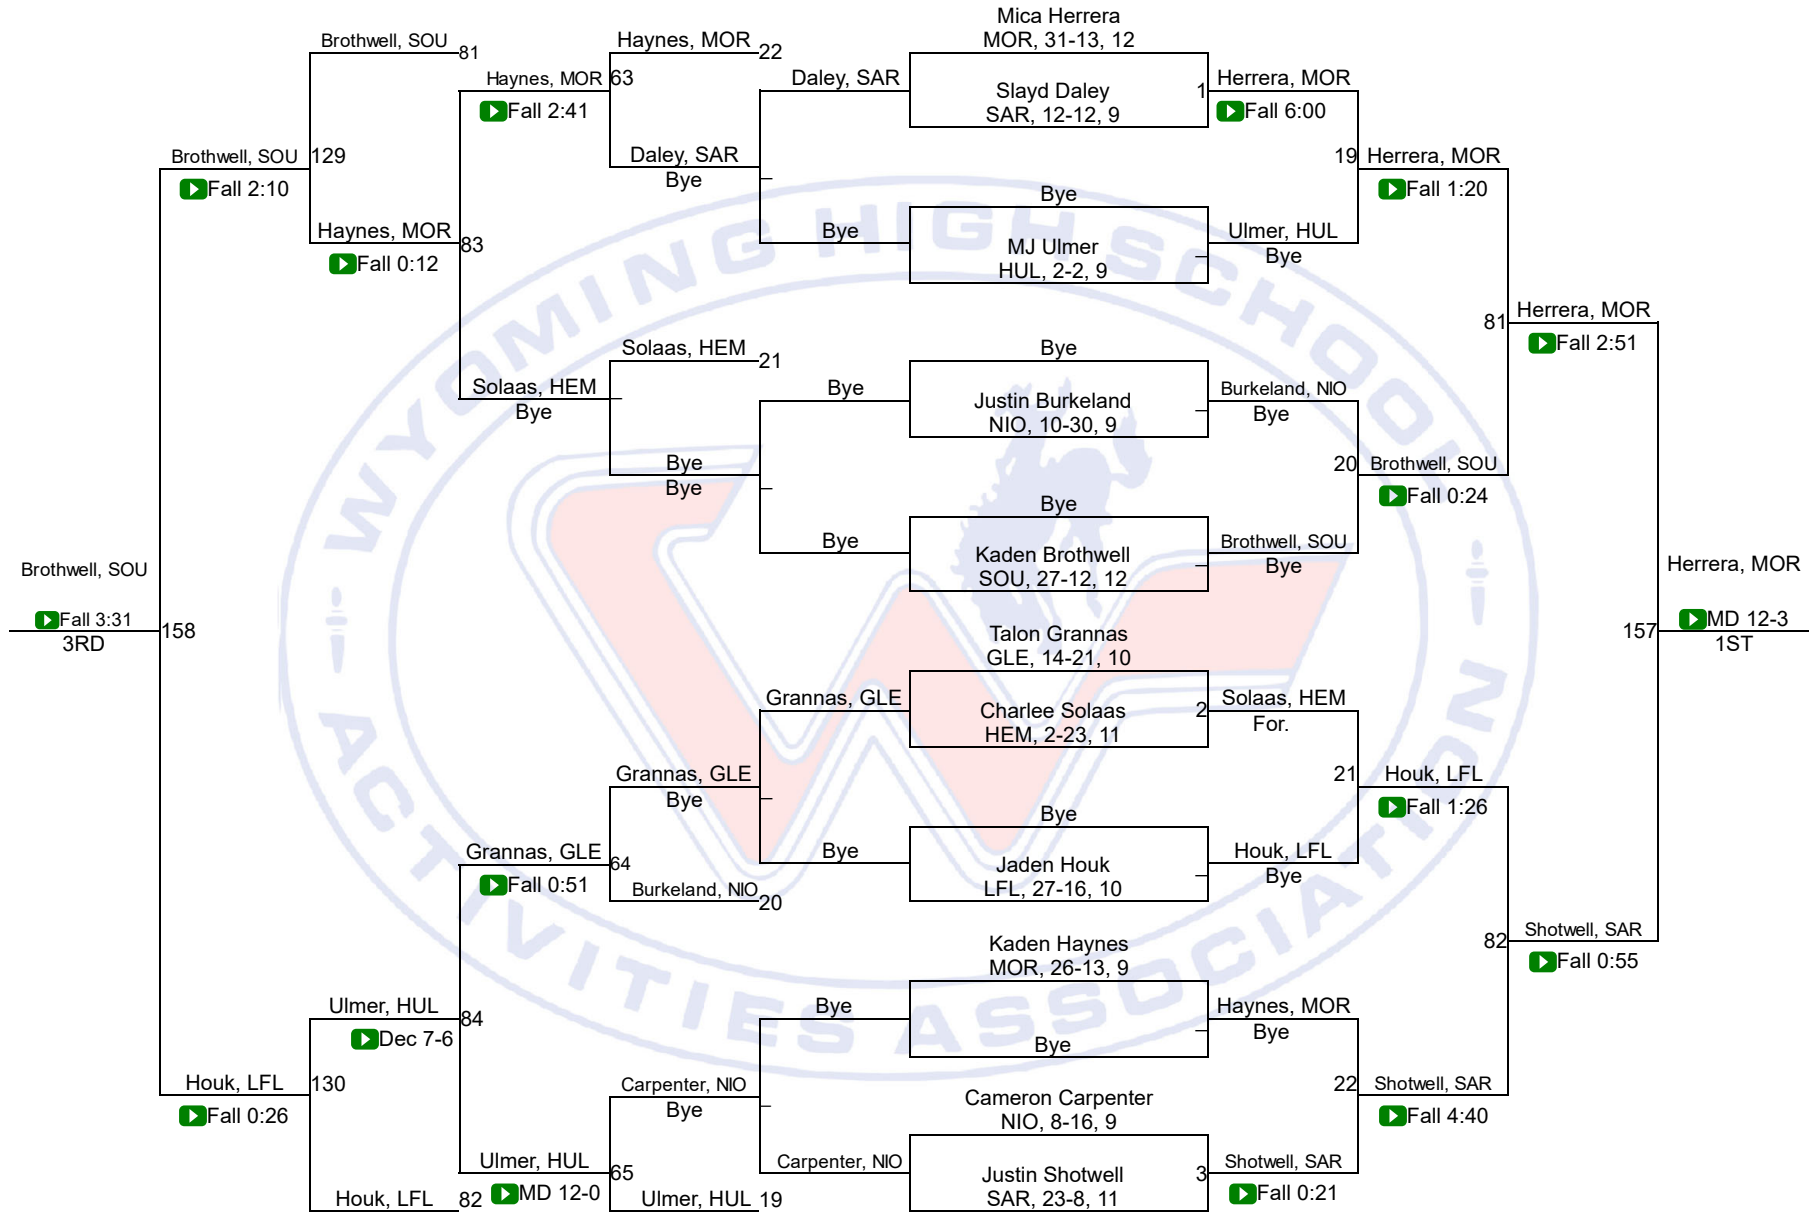

Team Scores

Printed on 02/24/2020 11:32 a.m.

Team Scores		
1	Moorcroft	211.5
2	Wright	152.5
3	Southeast	134.5
4	Glenrock	105.5
5	Hulett	102.5
6	Niobrara County	85.5
7	Lingle-Ft. Laramie	78.0
8	Tongue River	52.0
9	Sundance	41.0
10	H.E.M.	31.0
11	Saratoga	21.0

WHSAA 2A East Regional

106

WHSAA 2A East Regional

113

WHSAA 2A East Regional

120

WHSAA 2A East Regional

126

WHSAA 2A East Regional

132

WHSAA 2A East Regional

138

WHSAA 2A East Regional

145

WHSAA 2A East Regional

152