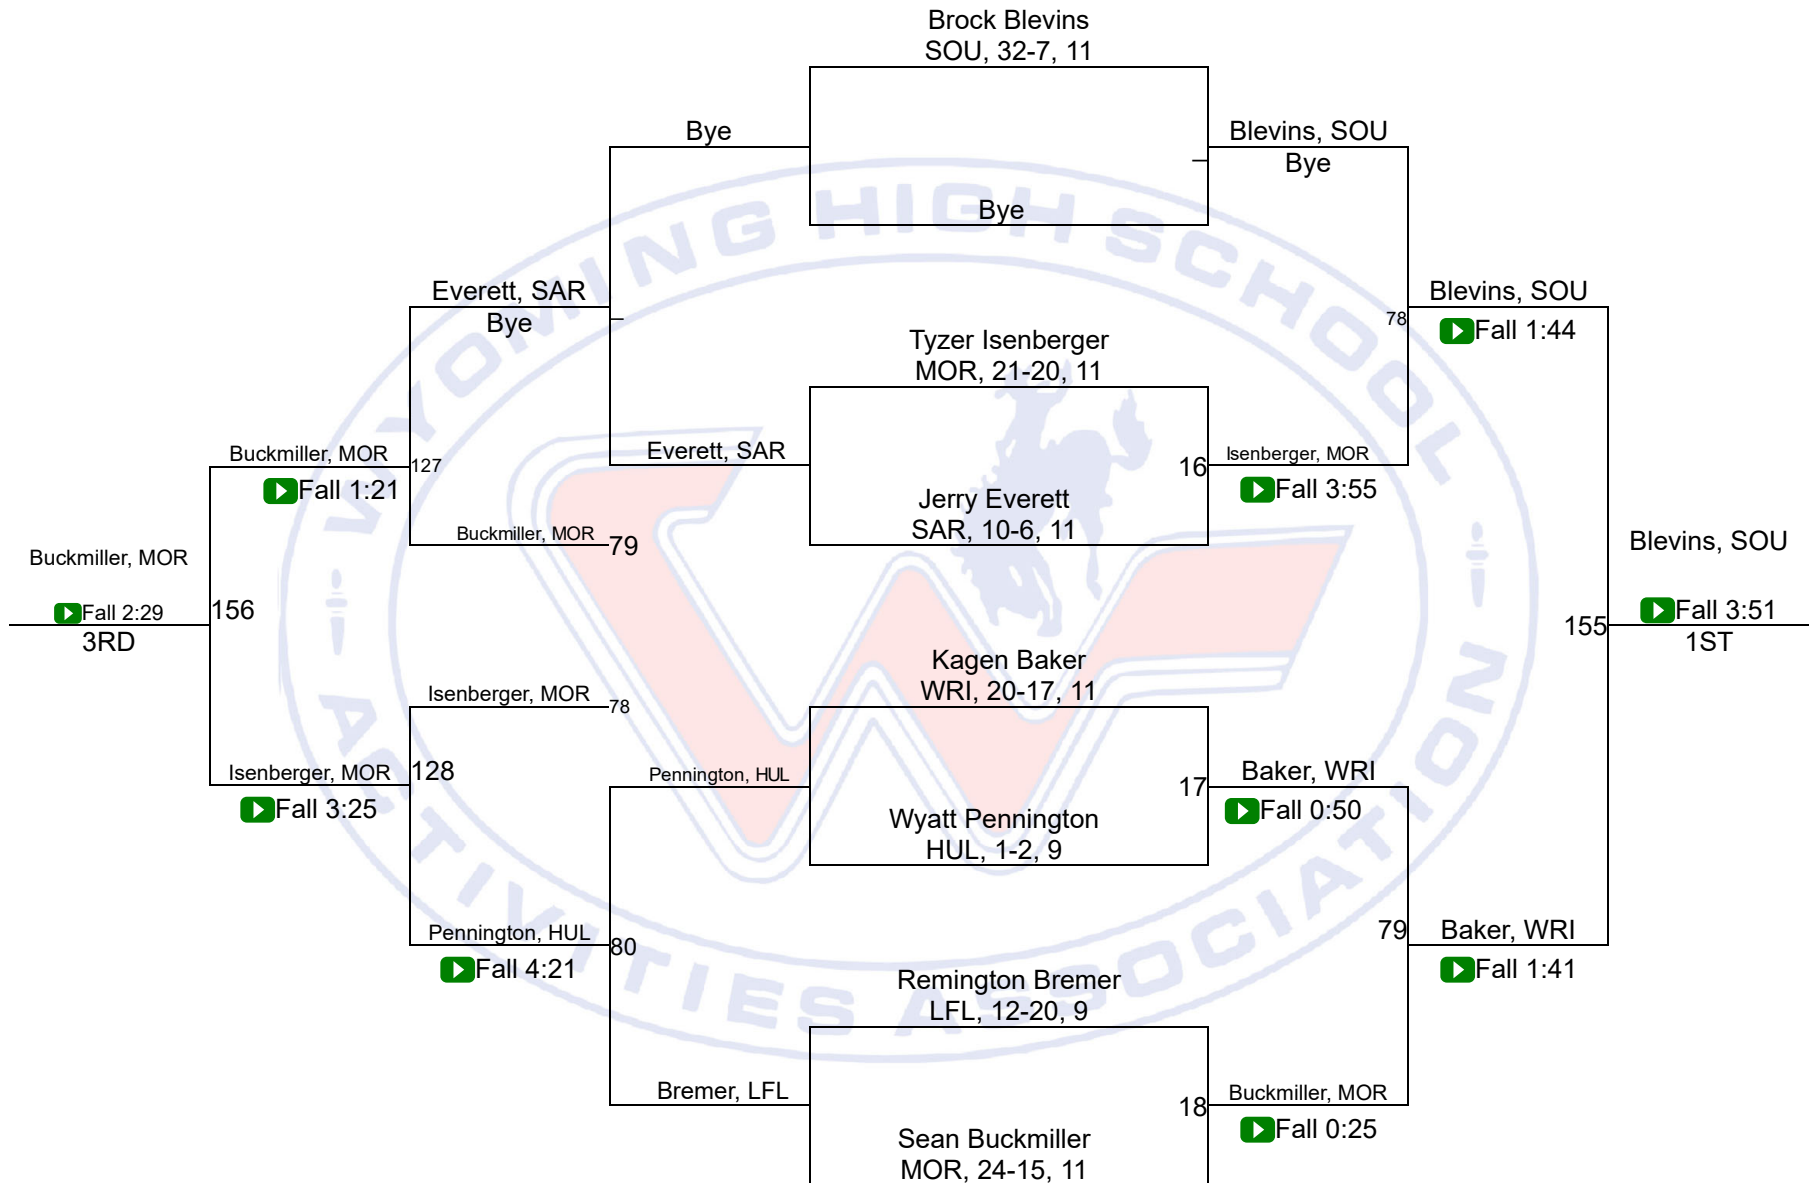

WHSAA 2A East Regional

113