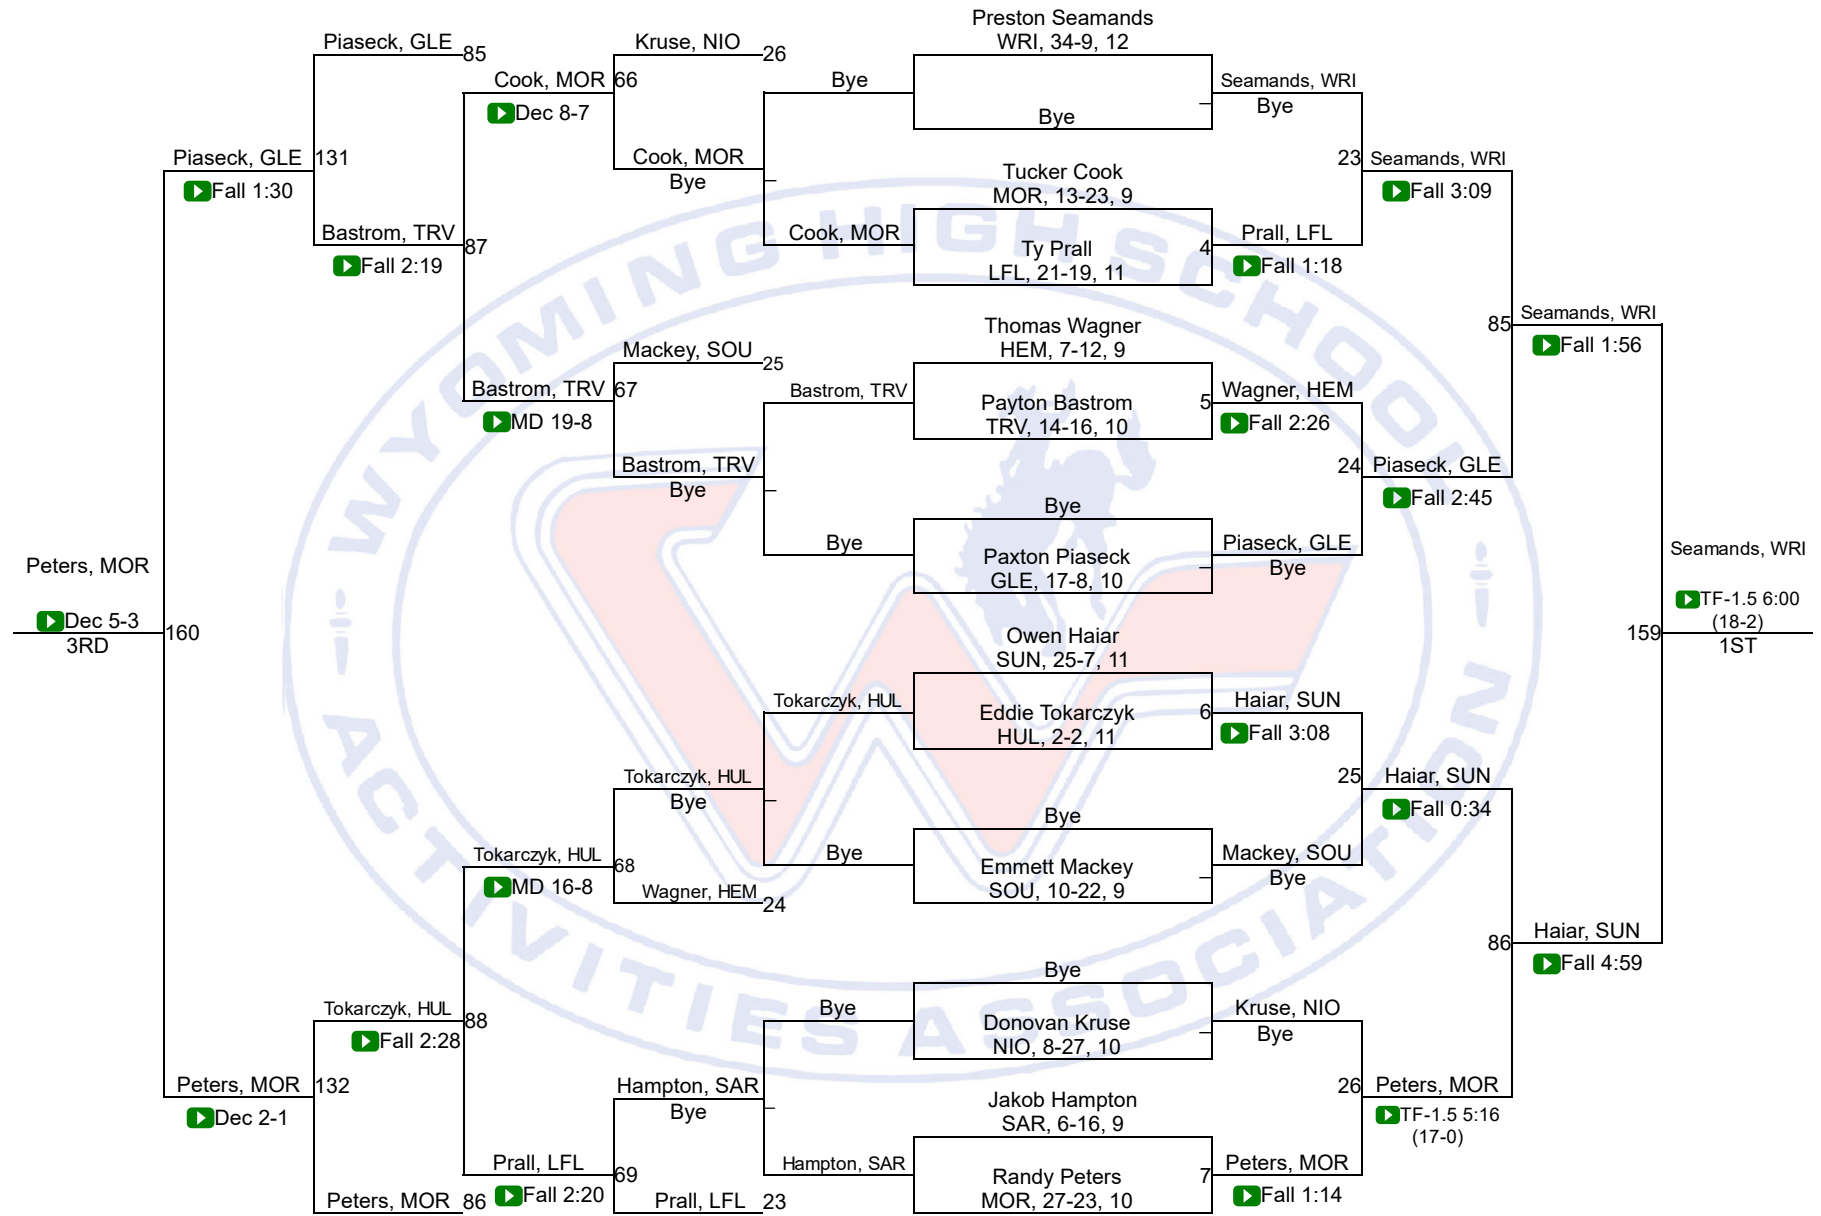

Team Scores

Printed on 02/24/2020 11:32 a.m.

Team Scores		
1	Moorcroft	211.5
2	Wright	152.5
3	Southeast	134.5
4	Glenrock	105.5
5	Hulett	102.5
6	Niobrara County	85.5
7	Lingle-Ft. Laramie	78.0
8	Tongue River	52.0
9	Sundance	41.0
10	H.E.M.	31.0
11	Saratoga	21.0

WHSAA 2A East Regional

106

WHSAA 2A East Regional

113

WHSAA 2A East Regional

120

WHSAA 2A East Regional

126

WHSAA 2A East Regional

132

WHSAA 2A East Regional

138

WHSAA 2A East Regional

145

WHSAA 2A East Regional

152