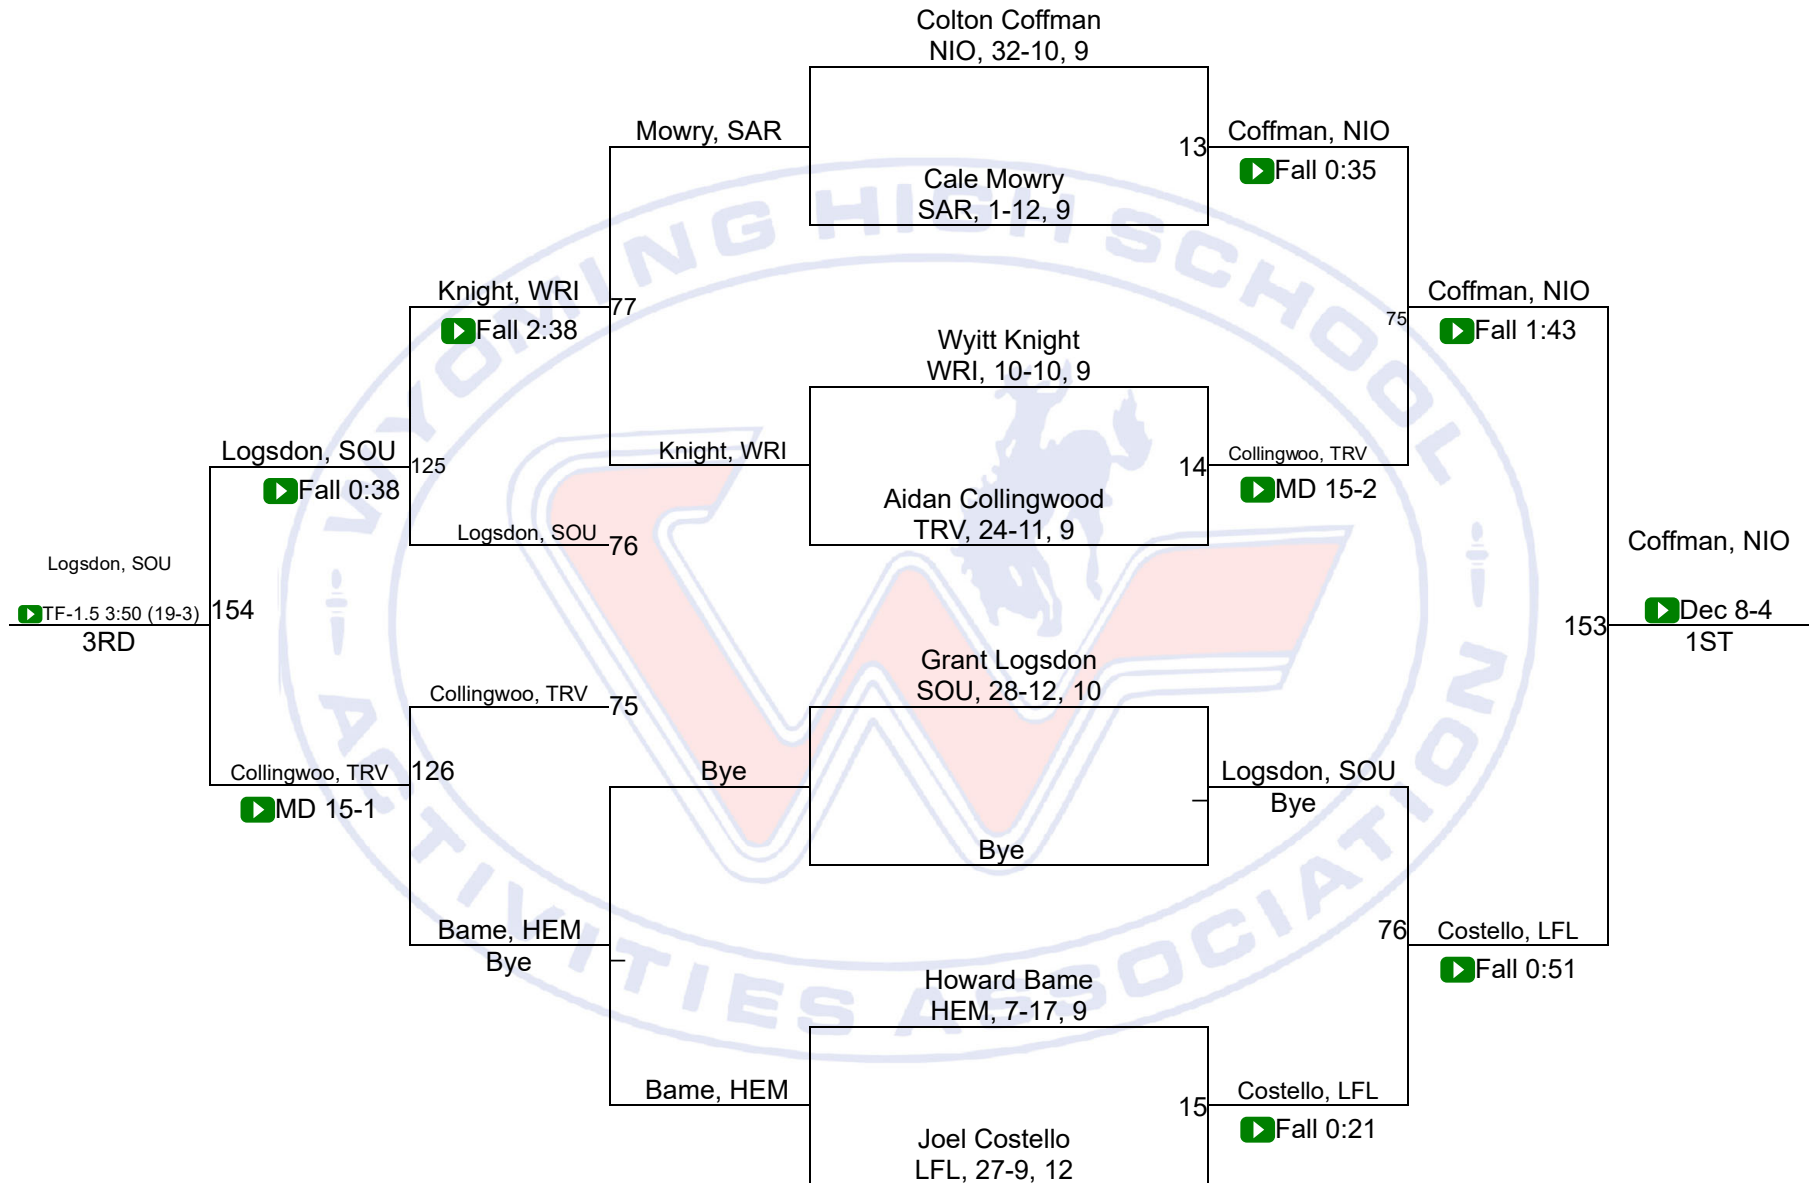

Team Scores

Printed on 02/24/2020 11:32 a.m.

Team Scores		
1	Moorcroft	211.5
2	Wright	152.5
3	Southeast	134.5
4	Glenrock	105.5
5	Hulett	102.5
6	Niobrara County	85.5
7	Lingle-Ft. Laramie	78.0
8	Tongue River	52.0
9	Sundance	41.0
10	H.E.M.	31.0
11	Saratoga	21.0

WHSAA 2A East Regional

106