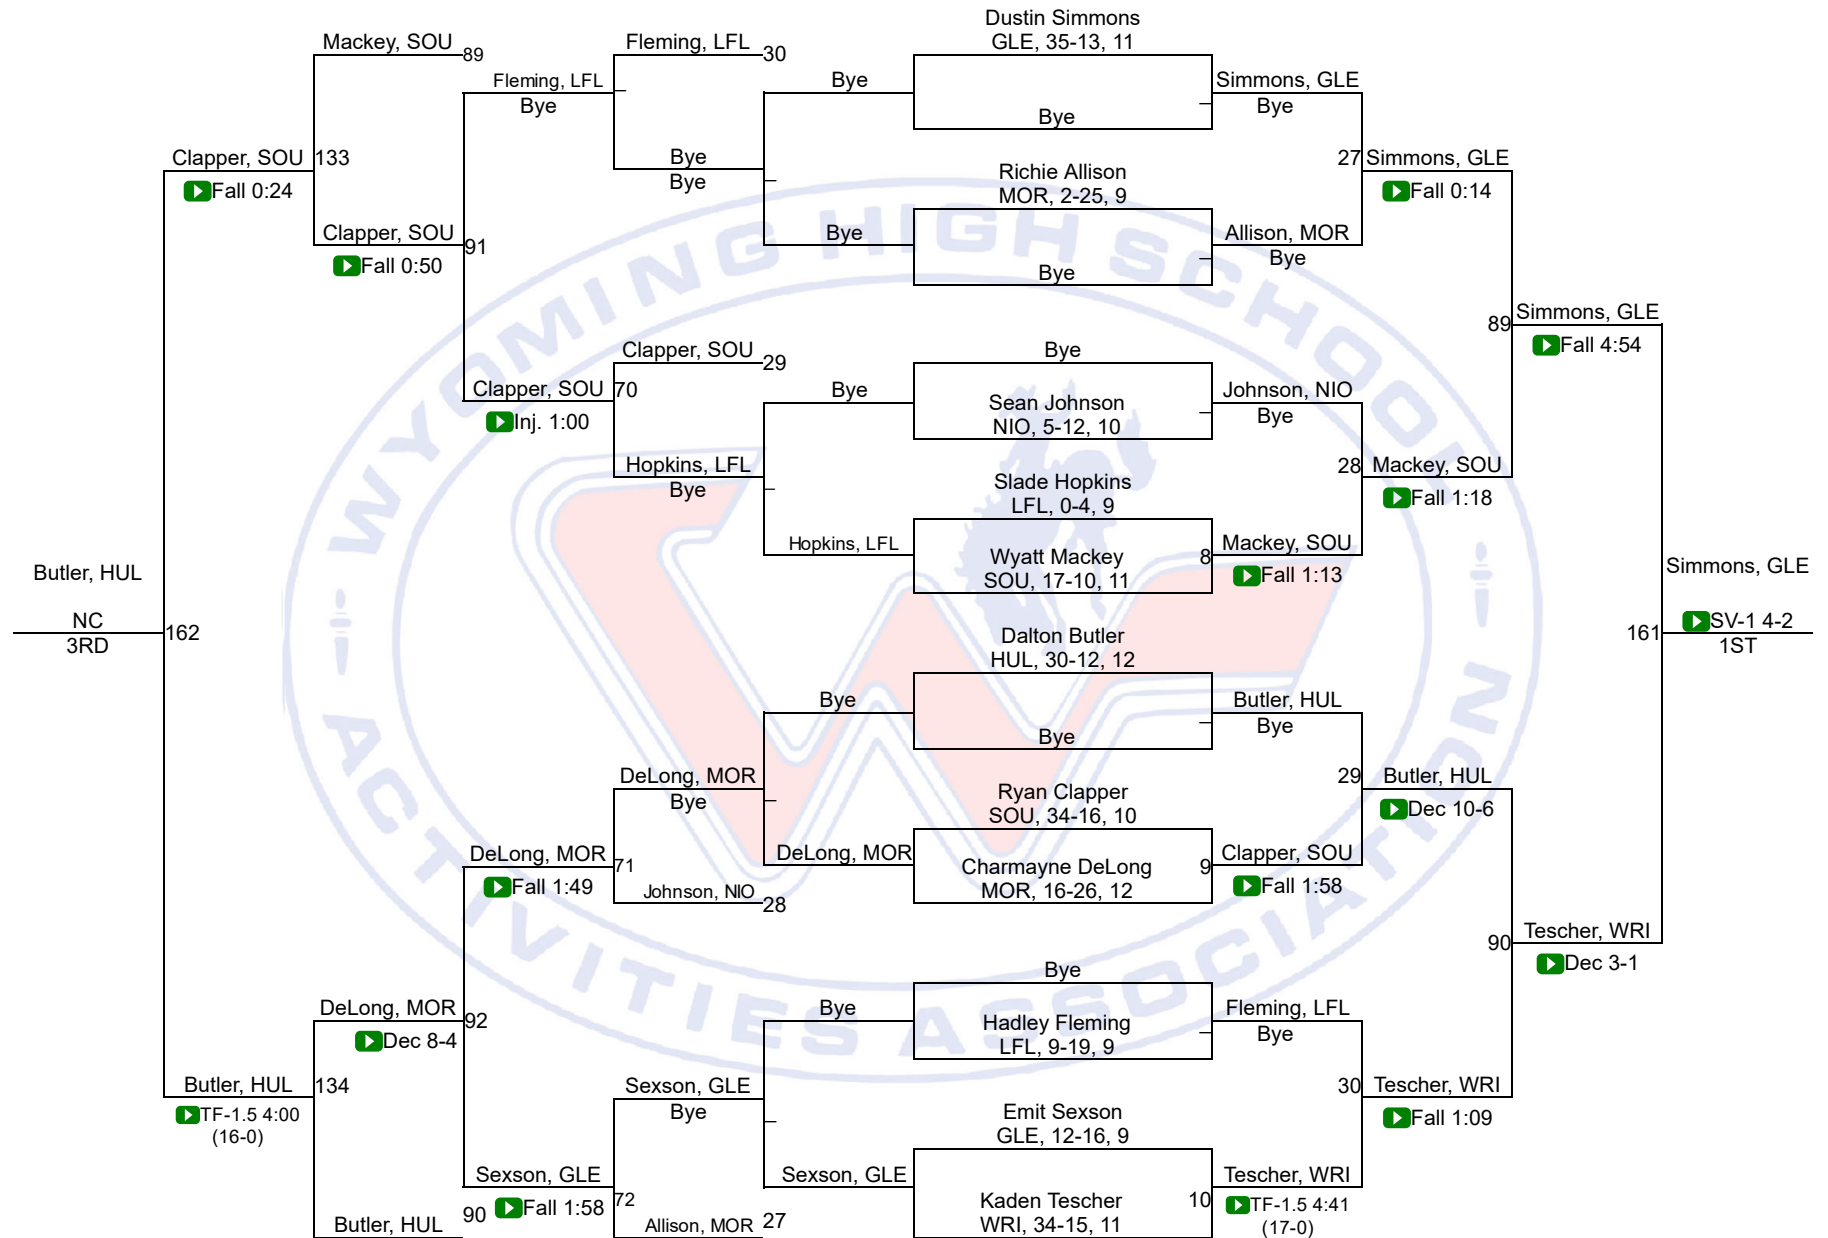

Team Scores

Printed on 02/24/2020 11:32 a.m.

Team Scores		
1	Moorcroft	211.5
2	Wright	152.5
3	Southeast	134.5
4	Glenrock	105.5
5	Hulett	102.5
6	Niobrara County	85.5
7	Lingle-Ft. Laramie	78.0
8	Tongue River	52.0
9	Sundance	41.0
10	H.E.M.	31.0
11	Saratoga	21.0

WHSAA 2A East Regional

106

WHSAA 2A East Regional

113

WHSAA 2A East Regional

120

WHSAA 2A East Regional

126

WHSAA 2A East Regional

132

WHSAA 2A East Regional

138

WHSAA 2A East Regional

145

WHSAA 2A East Regional

152