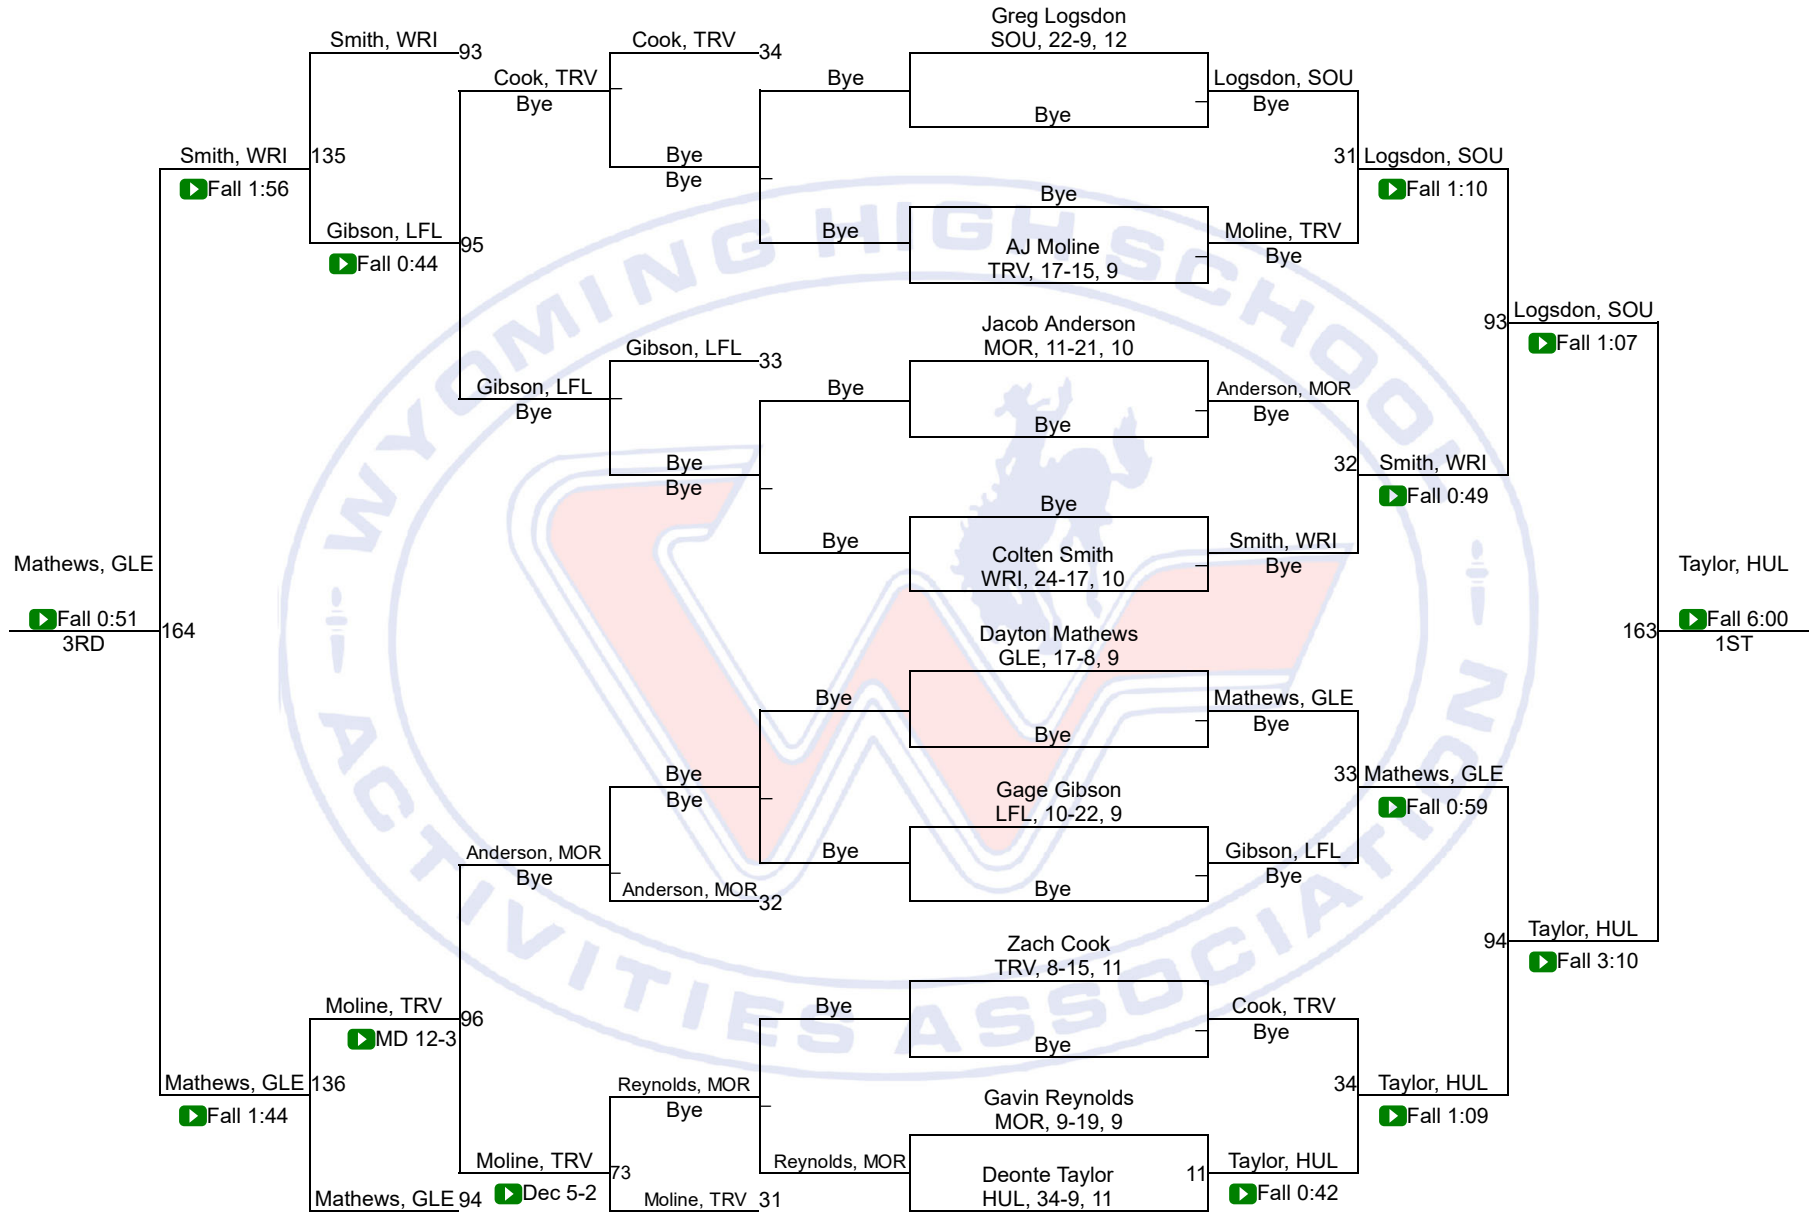

Team Scores

Printed on 02/24/2020 11:32 a.m.

Team Scores		
1	Moorcroft	211.5
2	Wright	152.5
3	Southeast	134.5
4	Glenrock	105.5
5	Hulett	102.5
6	Niobrara County	85.5
7	Lingle-Ft. Laramie	78.0
8	Tongue River	52.0
9	Sundance	41.0
10	H.E.M.	31.0
11	Saratoga	21.0

WHSAA 2A East Regional

106

WHSAA 2A East Regional

113

WHSAA 2A East Regional

120

WHSAA 2A East Regional

126

WHSAA 2A East Regional

132

WHSAA 2A East Regional

138

WHSAA 2A East Regional

145

WHSAA 2A East Regional

152