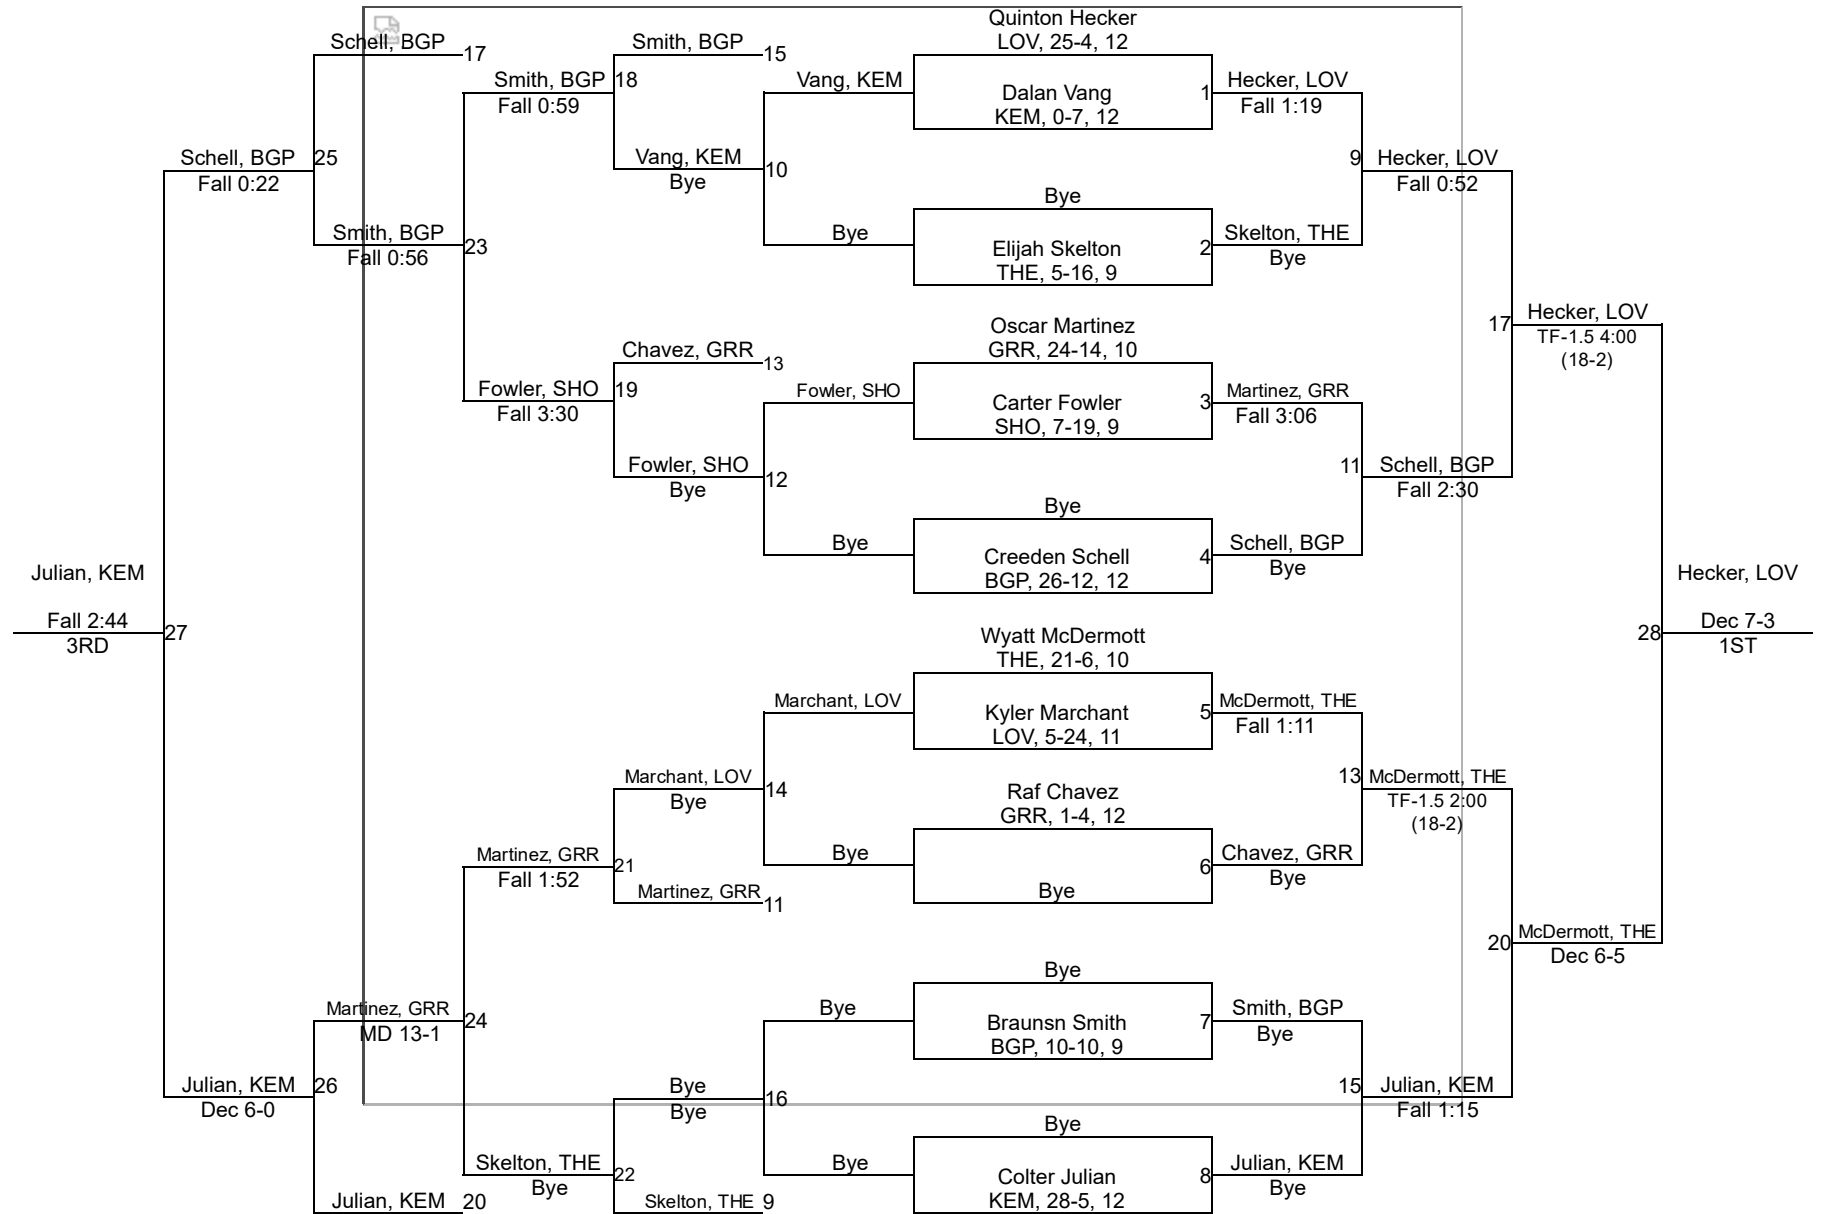

Team Scores

Printed on 02/24/2020 11:35 a.m.

Team Scores		
1	Shoshoni	161.0
2	Thermopolis	134.5
3	Greybull-Riverside	129.5
4	Kemmerer	119.0
5	Cokeville	116.0
6	Big Piney	114.5
7	Lovell	111.5
8	Wind River	72.0
9	Rocky Mountain	53.0
10	Dubois	18.0
11	Wyoming Indian	0.0

WHSAA 2A West Regional

106

WHSAA 2A West Regional

113

WHSAA 2A West Regional

120

WHSAA 2A West Regional

126