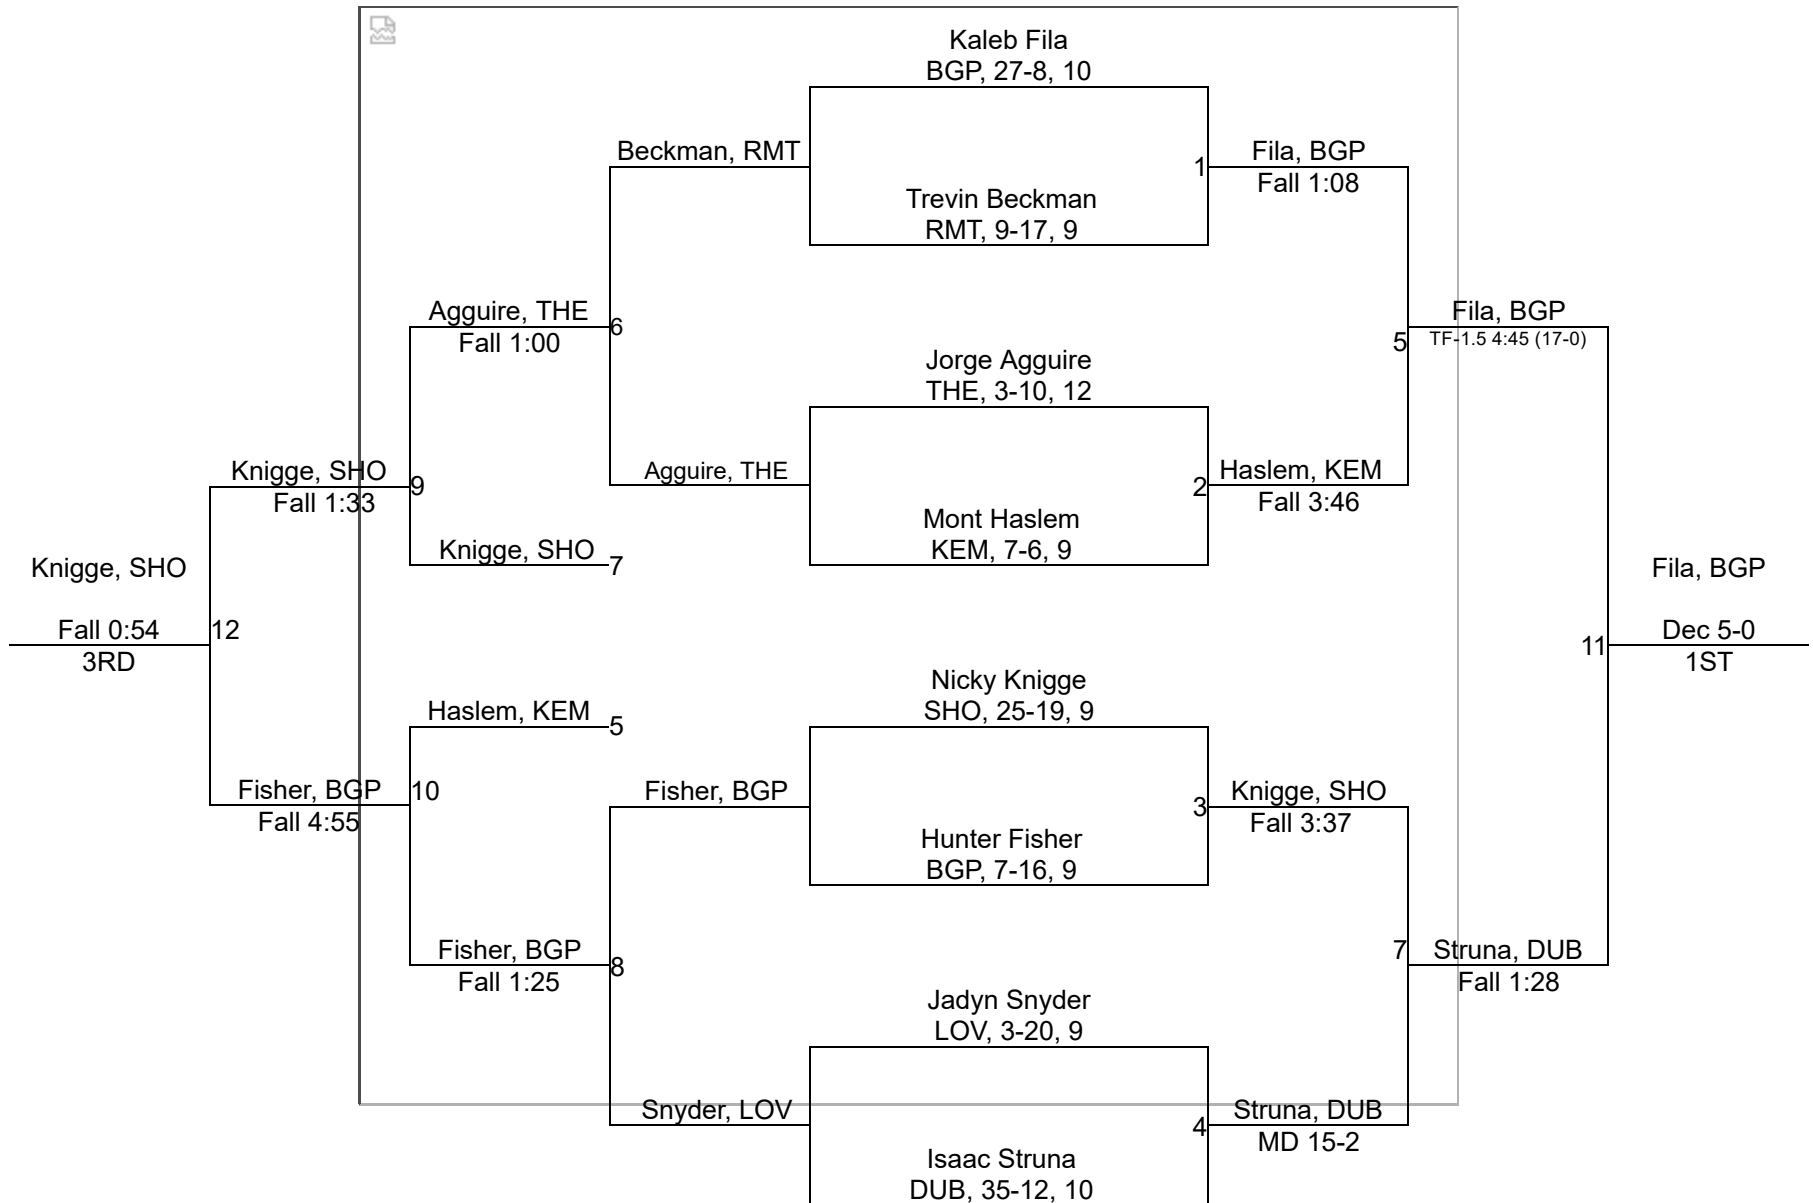

Team Scores

Printed on 02/24/2020 11:35 a.m.

Team Scores		
1	Shoshoni	161.0
2	Thermopolis	134.5
3	Greybull-Riverside	129.5
4	Kemmerer	119.0
5	Cokeville	116.0
6	Big Piney	114.5
7	Lovell	111.5
8	Wind River	72.0
9	Rocky Mountain	53.0
10	Dubois	18.0
11	Wyoming Indian	0.0

WHSAA 2A West Regional

106

WHSAA 2A West Regional

113

WHSAA 2A West Regional

120

WHSAA 2A West Regional

126