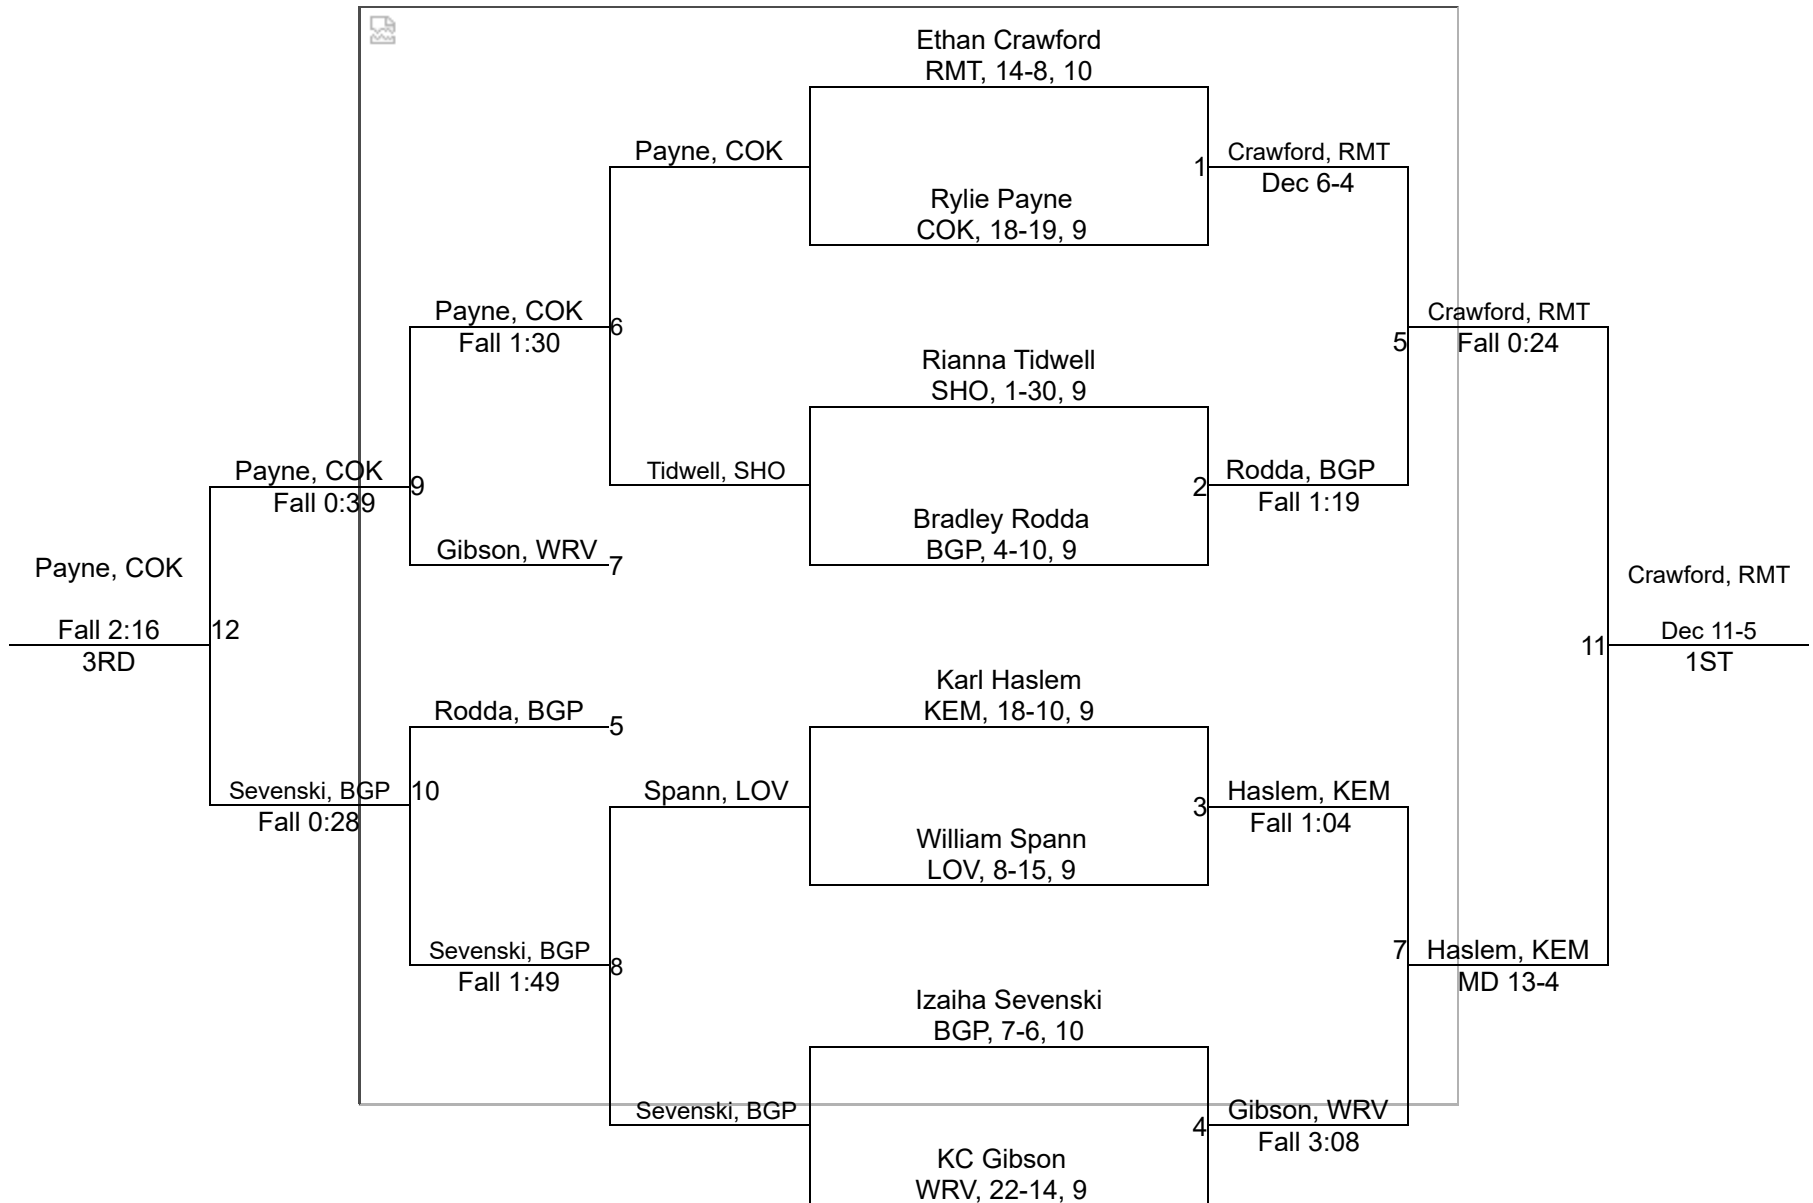

Team Scores

Printed on 02/24/2020 11:35 a.m.

Team Scores		
1	Shoshoni	161.0
2	Thermopolis	134.5
3	Greybull-Riverside	129.5
4	Kemmerer	119.0
5	Cokeville	116.0
6	Big Piney	114.5
7	Lovell	111.5
8	Wind River	72.0
9	Rocky Mountain	53.0
10	Dubois	18.0
11	Wyoming Indian	0.0

WHSAA 2A West Regional

106