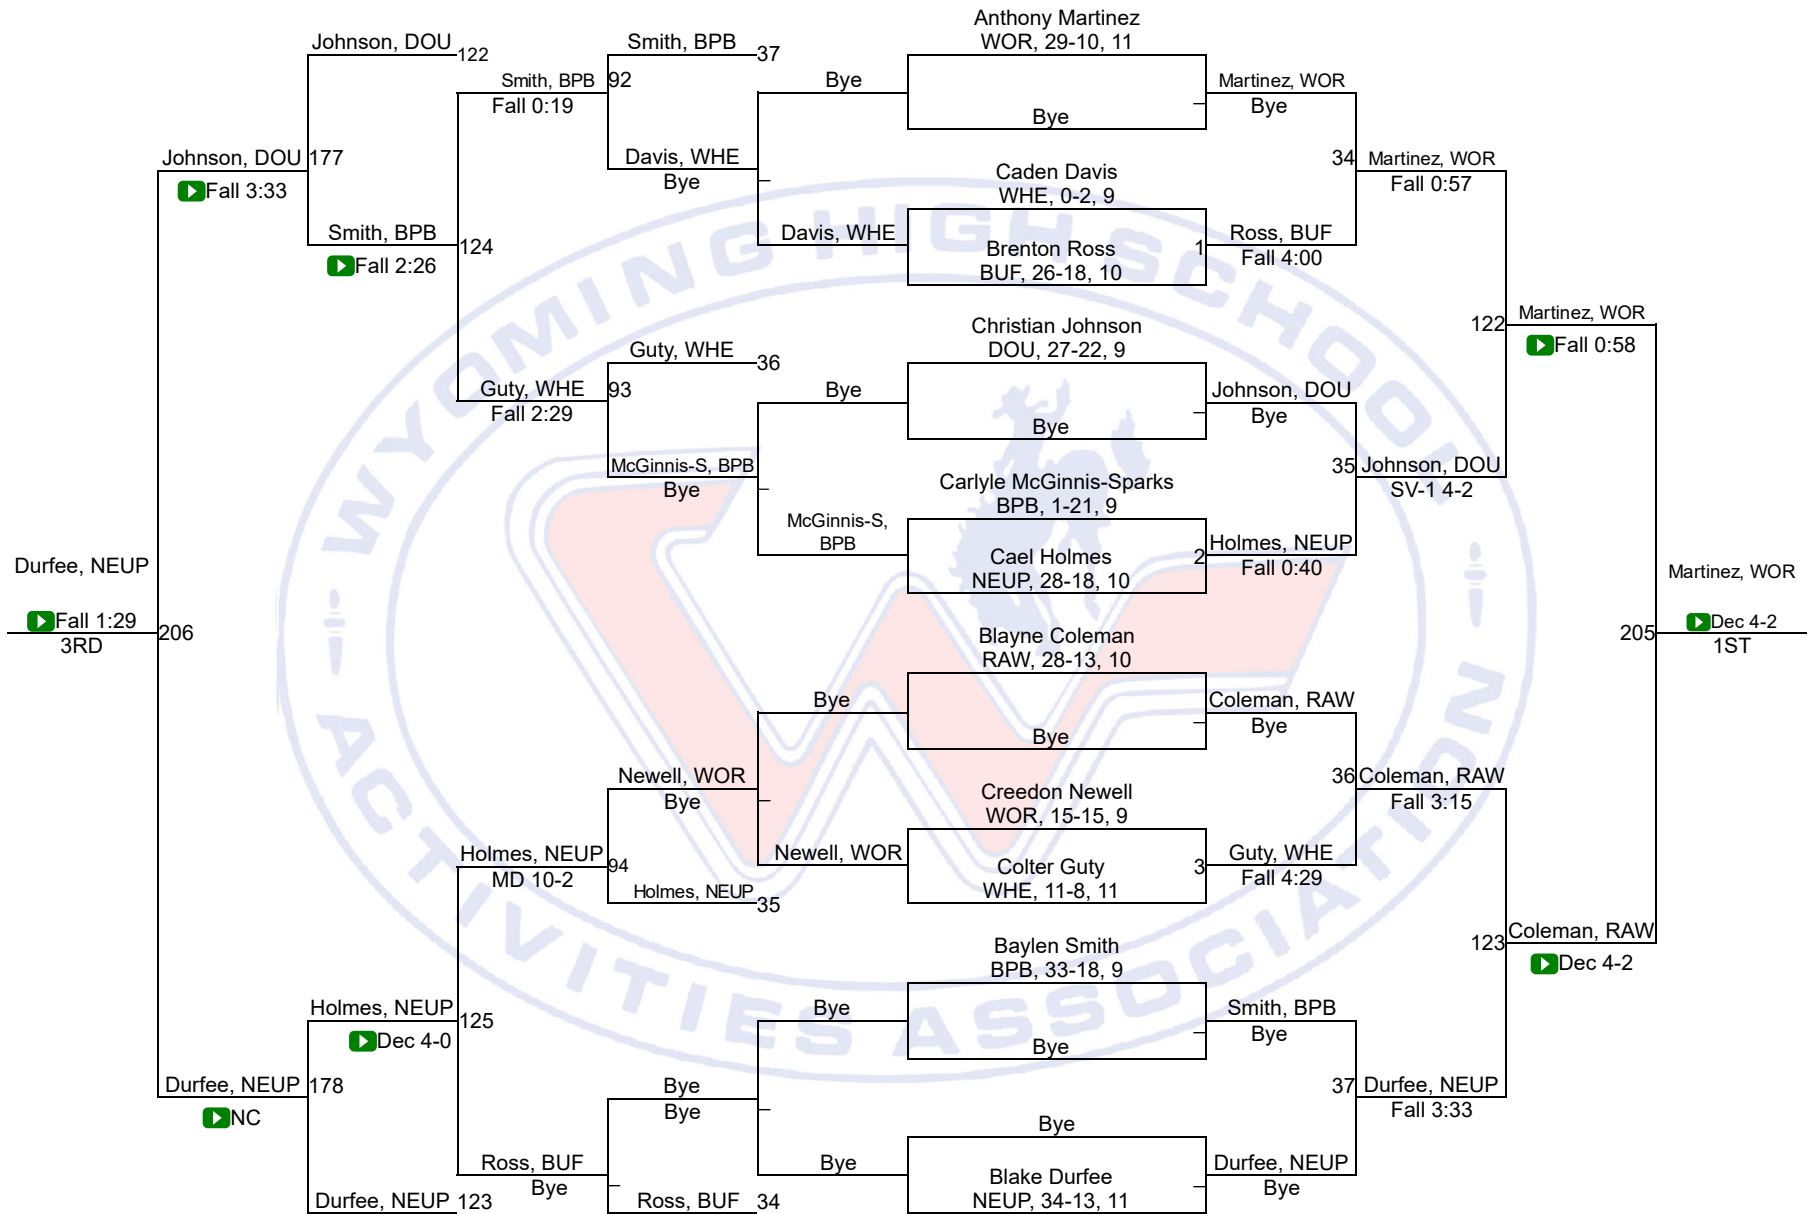

Team Scores

Printed on 02/24/2020 11:36 a.m.

Team Scores		
1	Douglas	271.0
2	Worland	240.0
3	Burns-Pine Bluffs	145.0
4	Newcastle-Upton	116.0
5	Wheatland	108.5
6	Buffalo	99.0
7	Rawlins	79.0
8	Torrington	57.5

WHSAA 3A East Regional

106