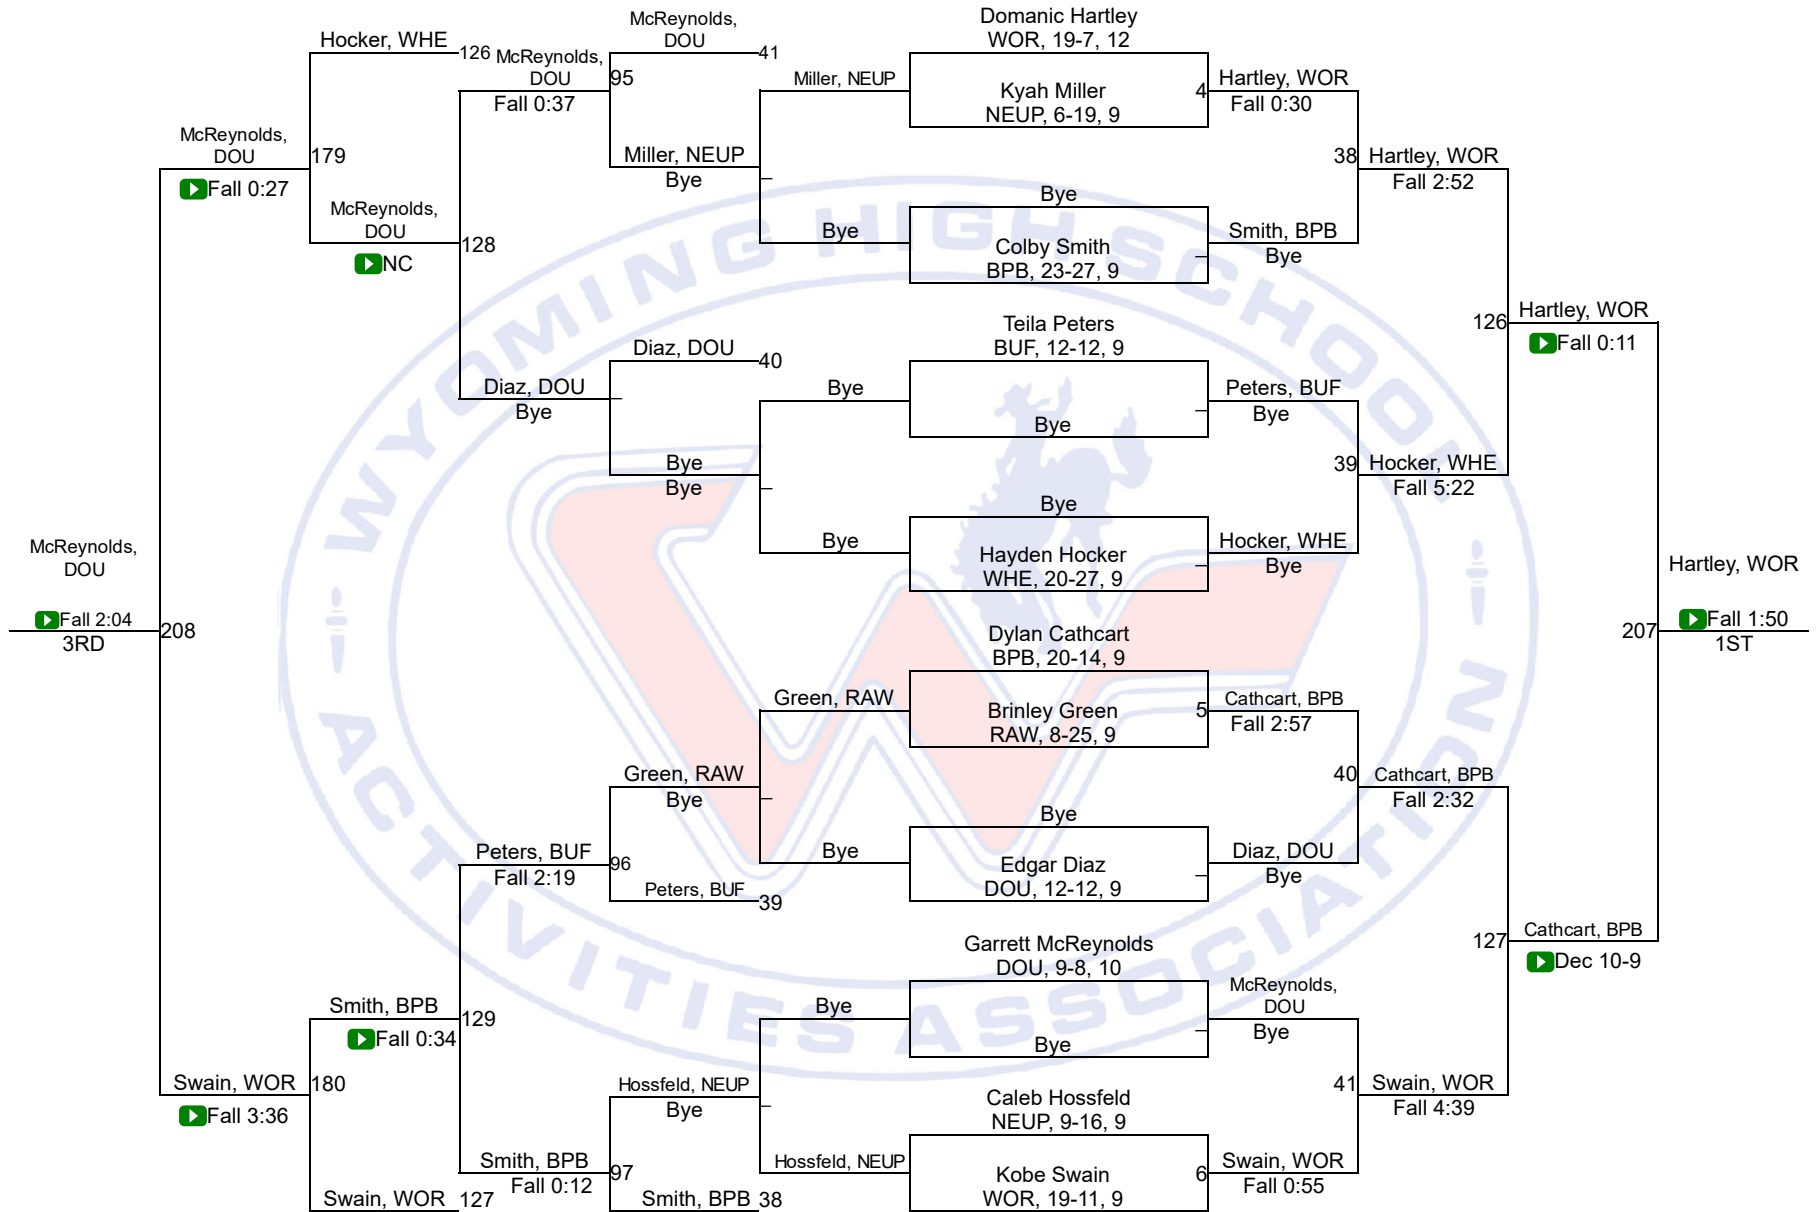

WHSAA 3A East Regional

113