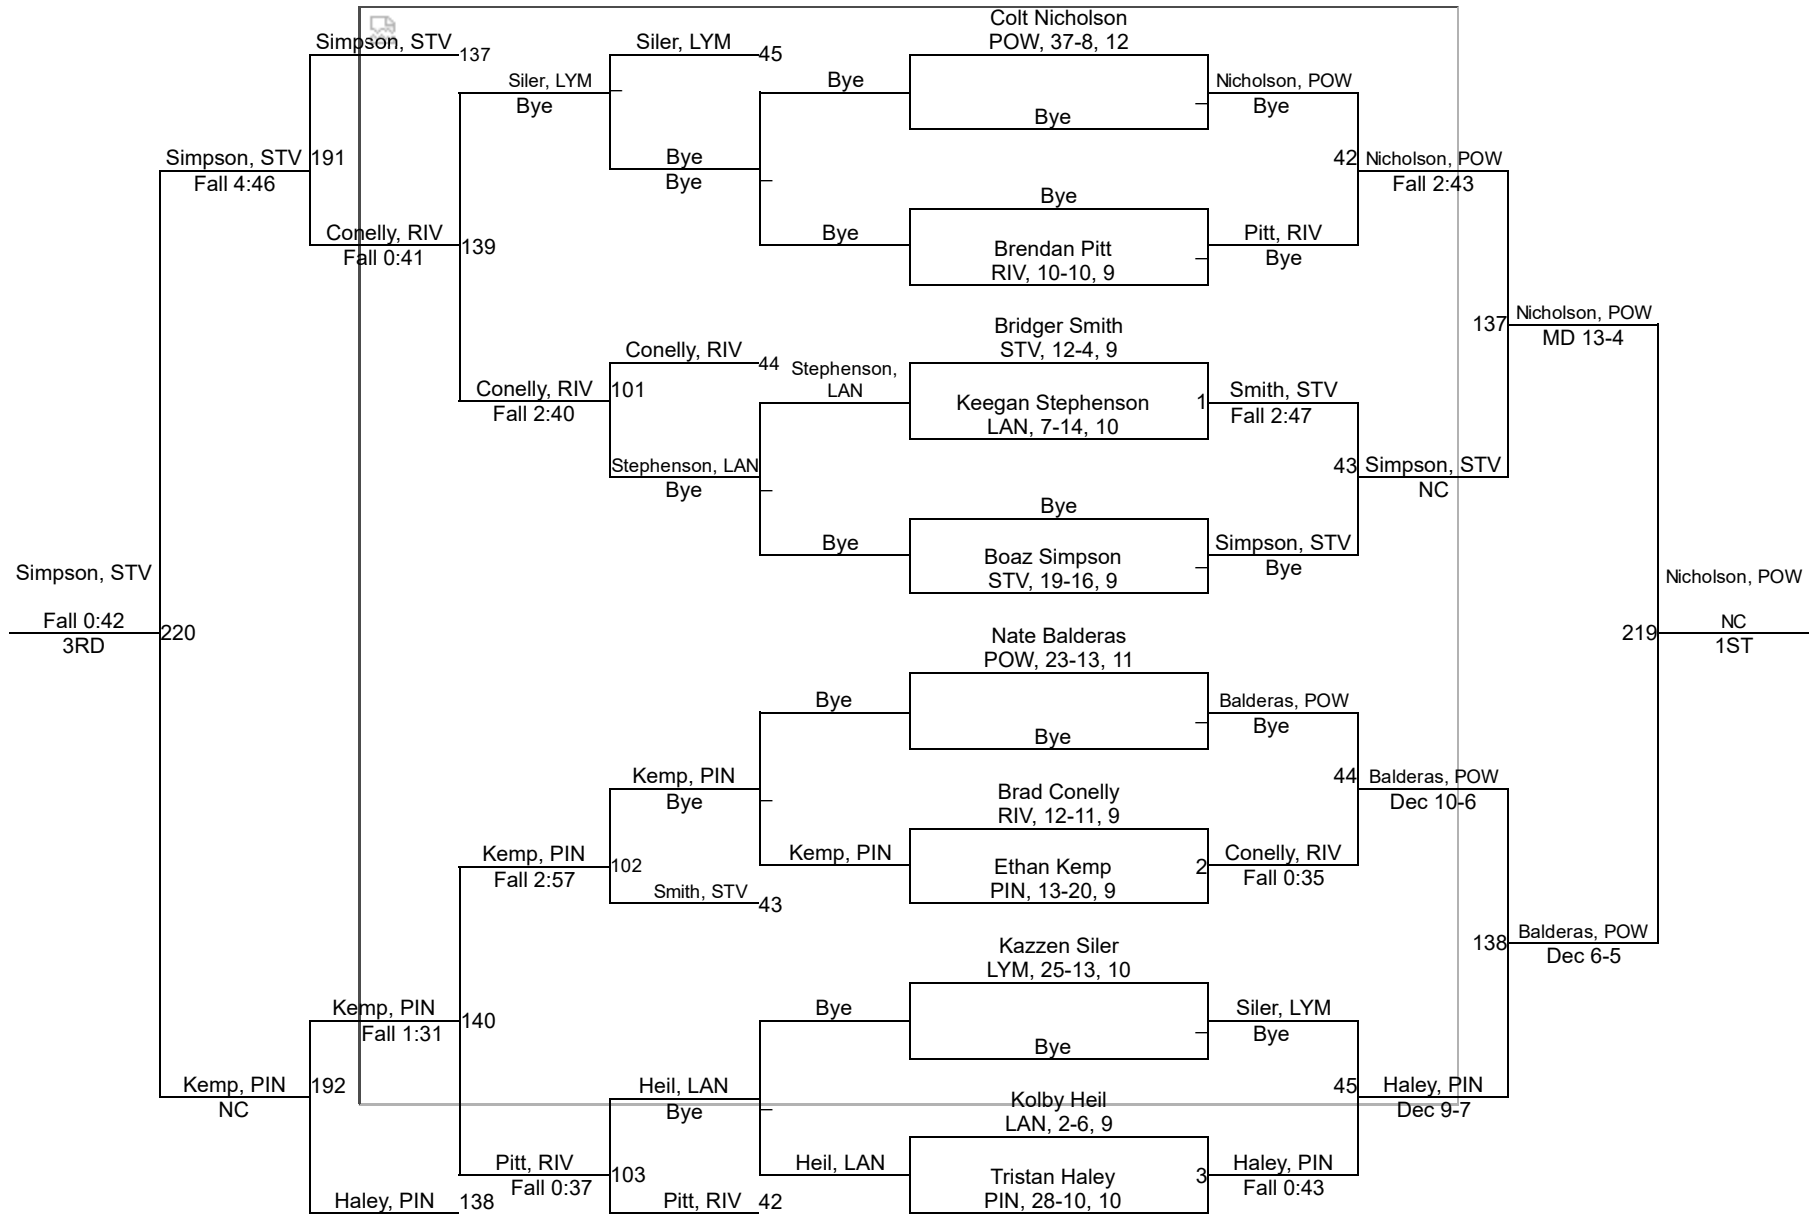

Team Scores

Printed on 02/24/2020 11:38 a.m.

Team Scores		
1	Star Valley	264.5
2	Powell	193.0
3	Cody	123.5
4	Lyman	120.5
5	Riverton	117.0
6	Pinedale	116.0
7	Mountain View	64.0
8	Jackson	48.0
8	Lander	48.0

WHSAA 3A West Regional

106