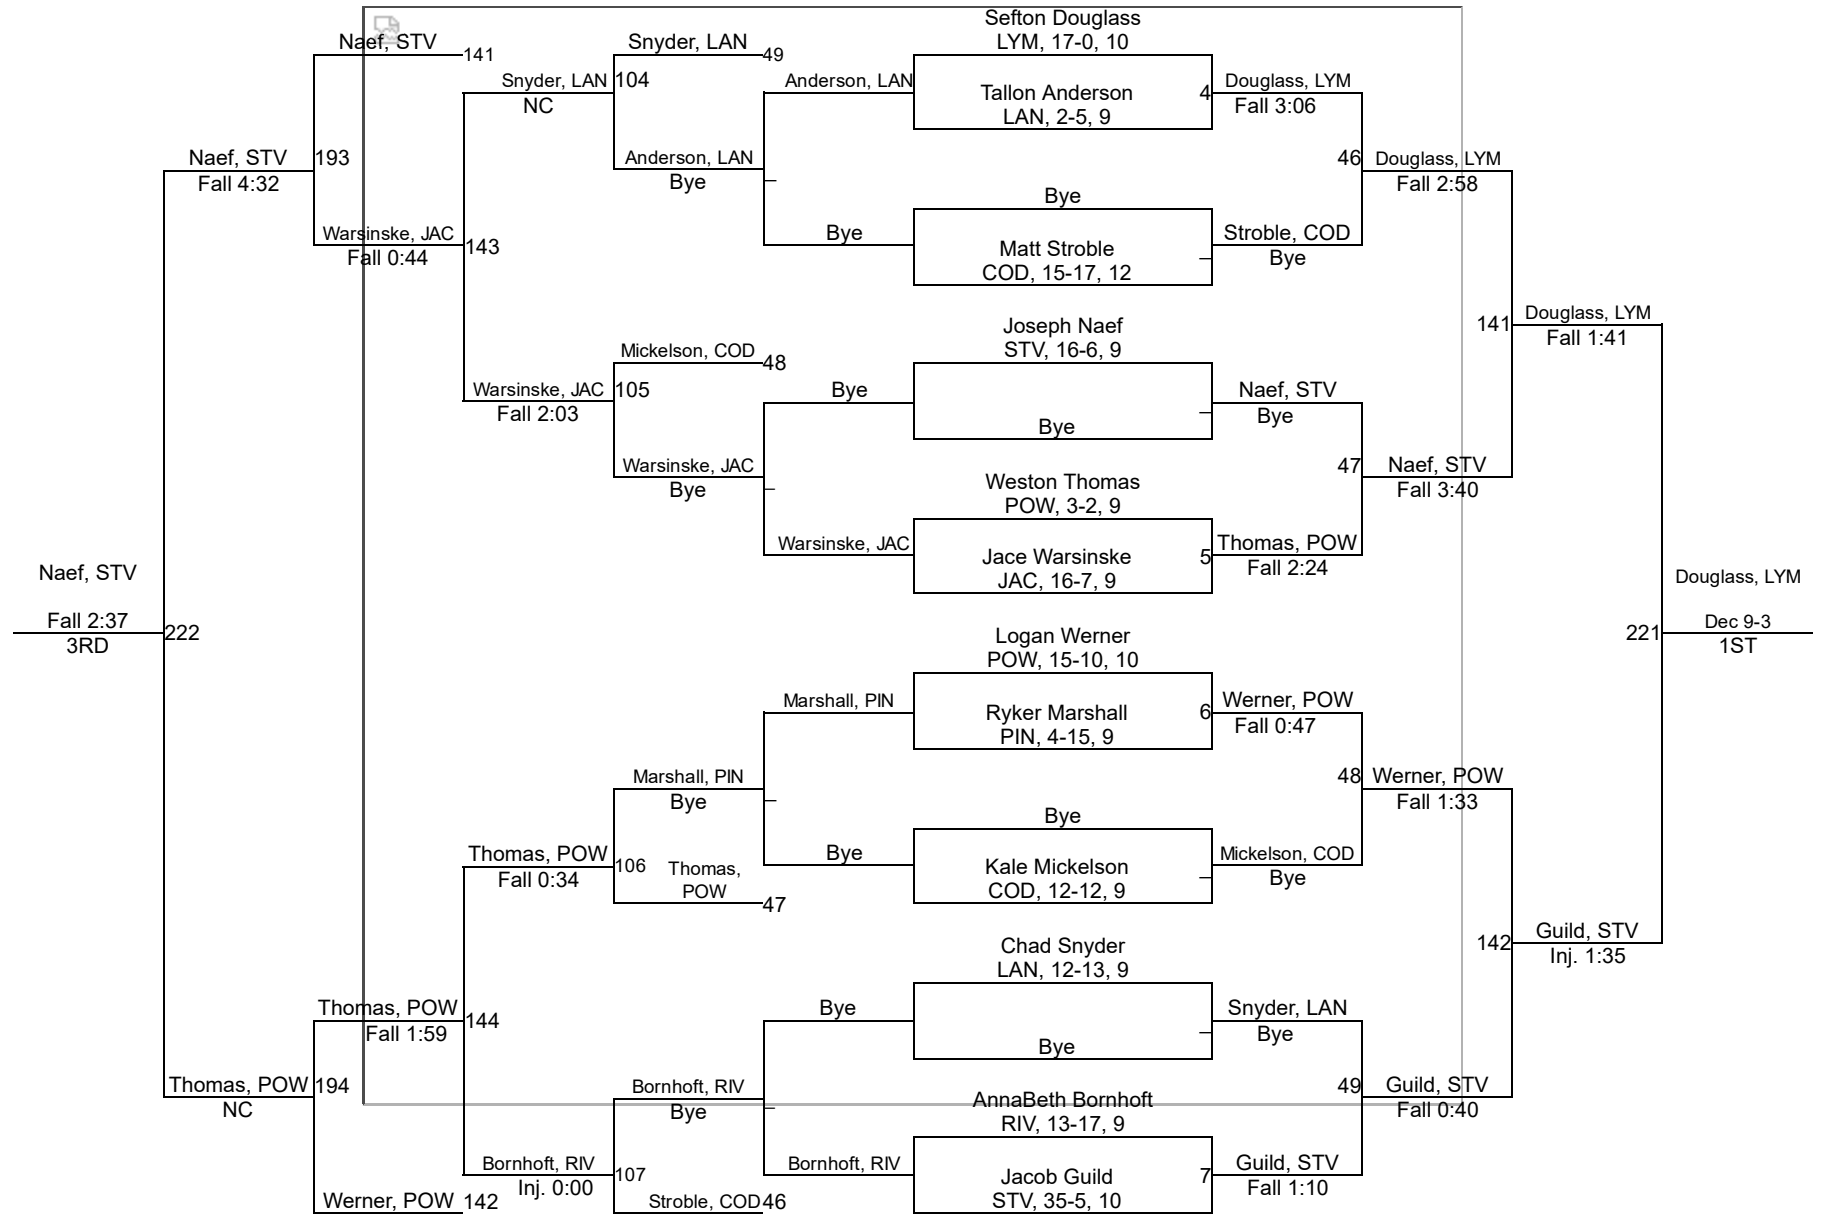

WHSAA 3A West Regional

113