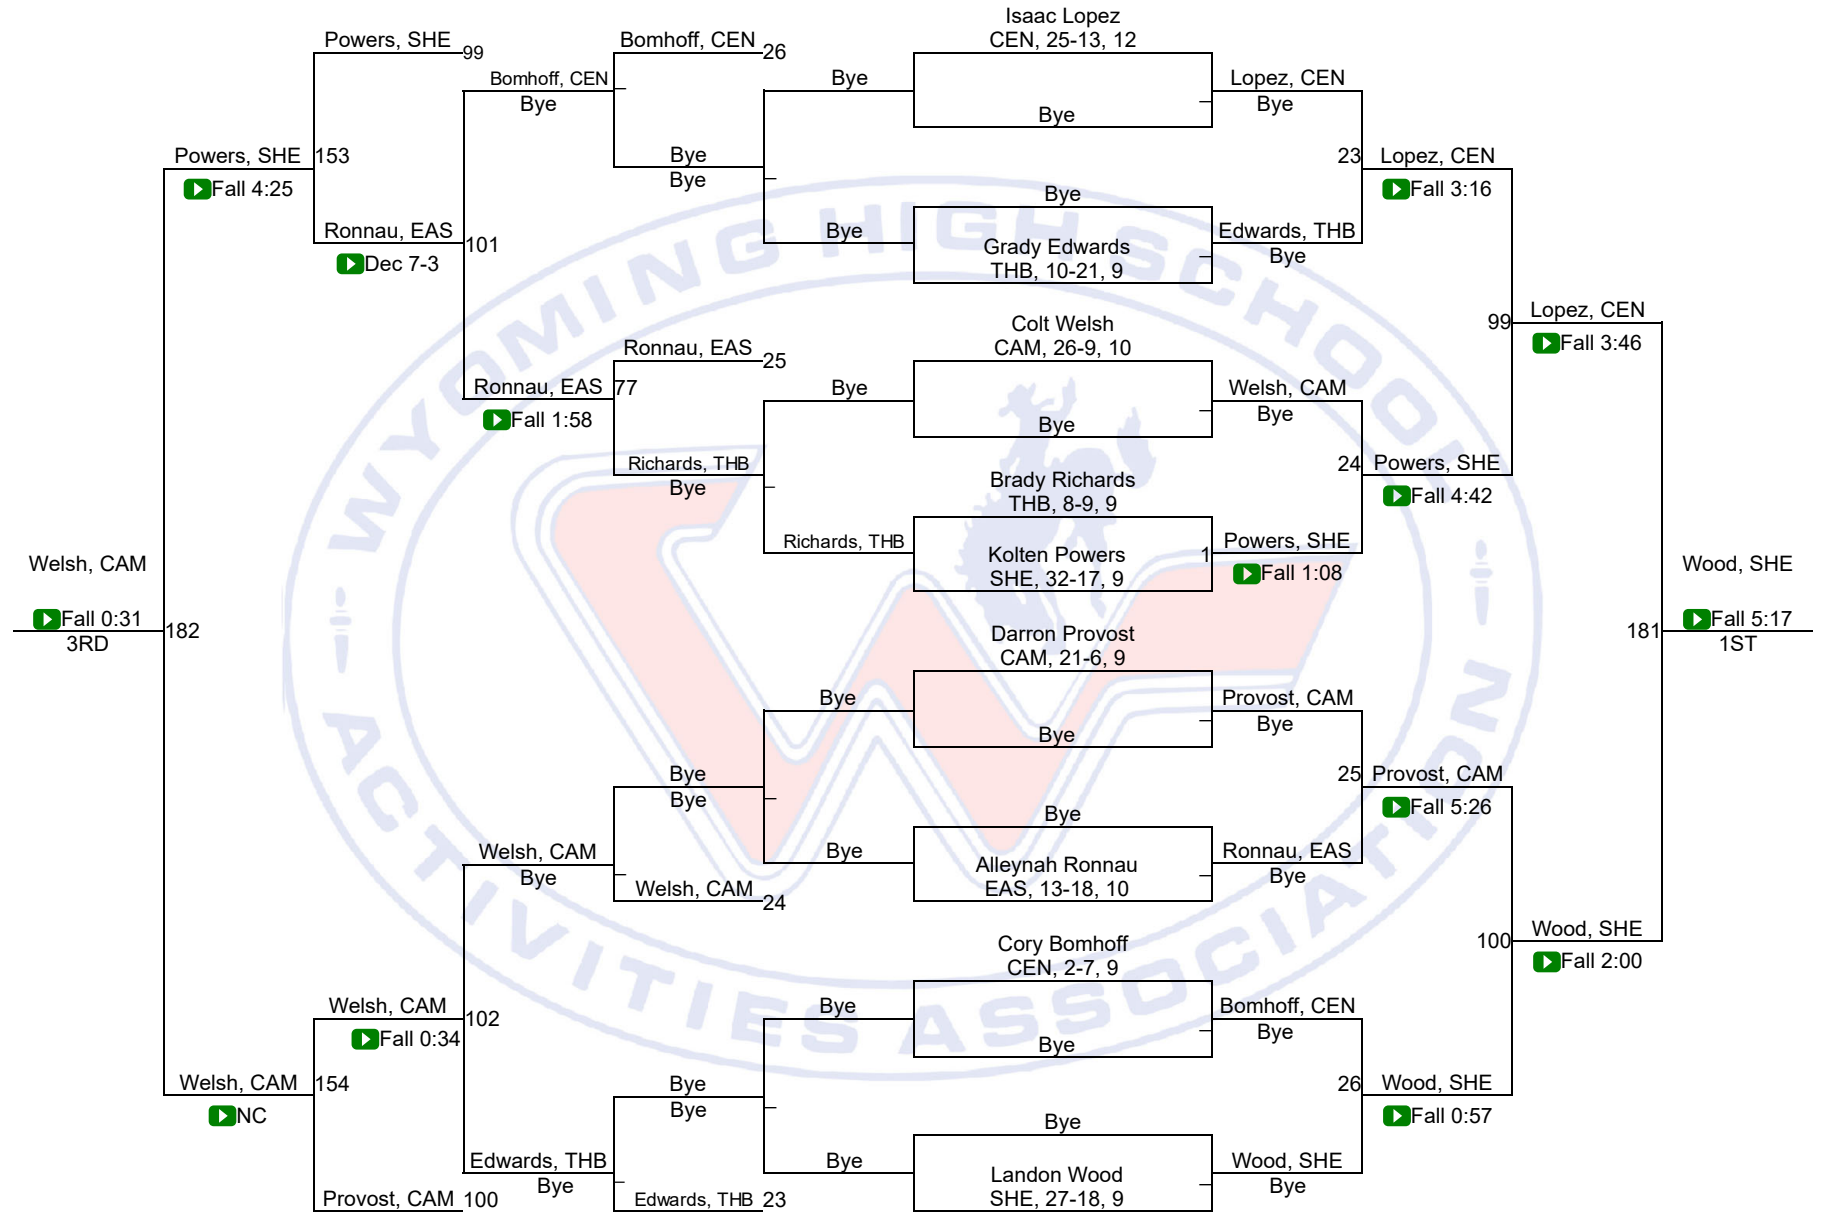

Team Scores

Printed on 02/24/2020 11:44 a.m.

Team Scores		
1	Cheyenne East	240.5
2	Thunder Basin High School	207.0
3	Sheridan	204.5
4	Cheyenne Central	127.0
5	Campbell County	79.0
6	Cheyenne South	43.0

WHSAA 4A East Regional

106