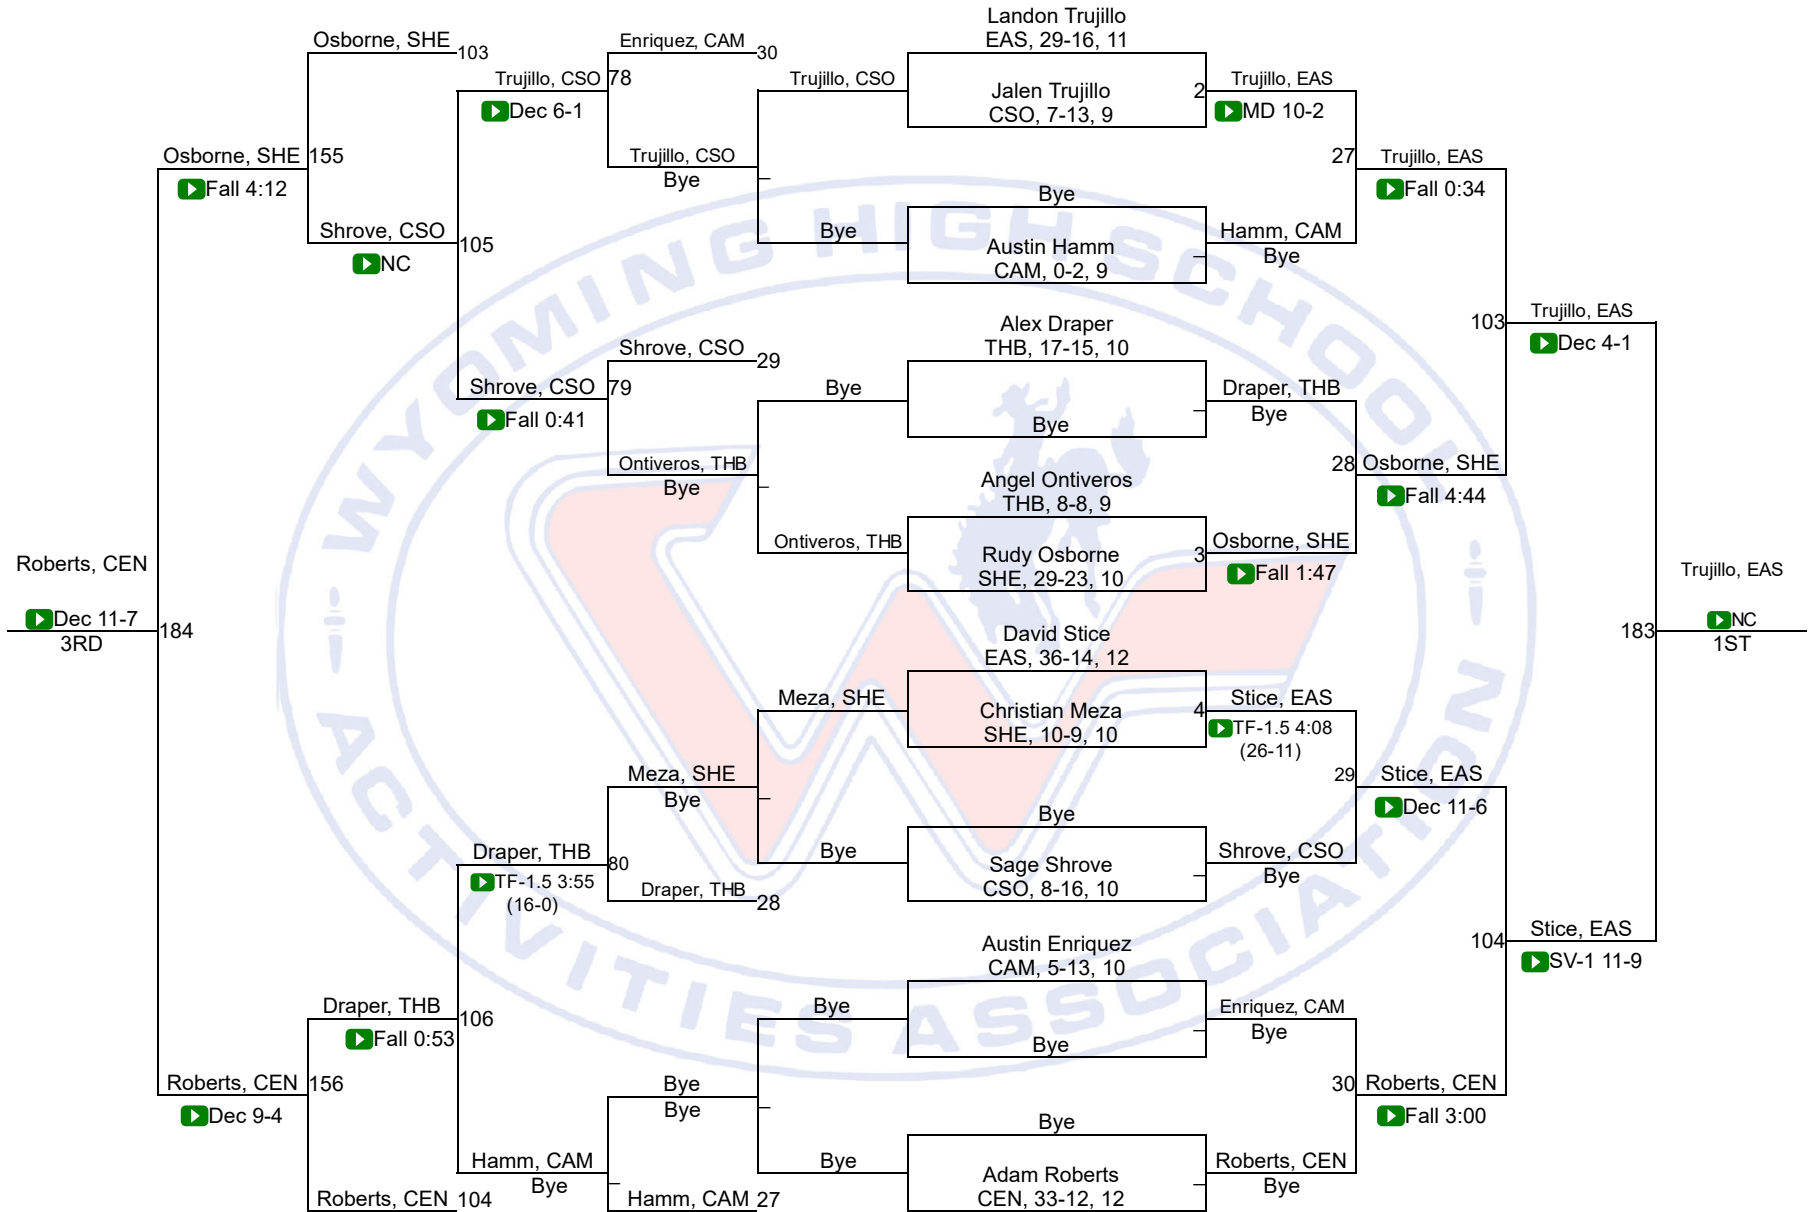

WHSAA 4A East Regional

113