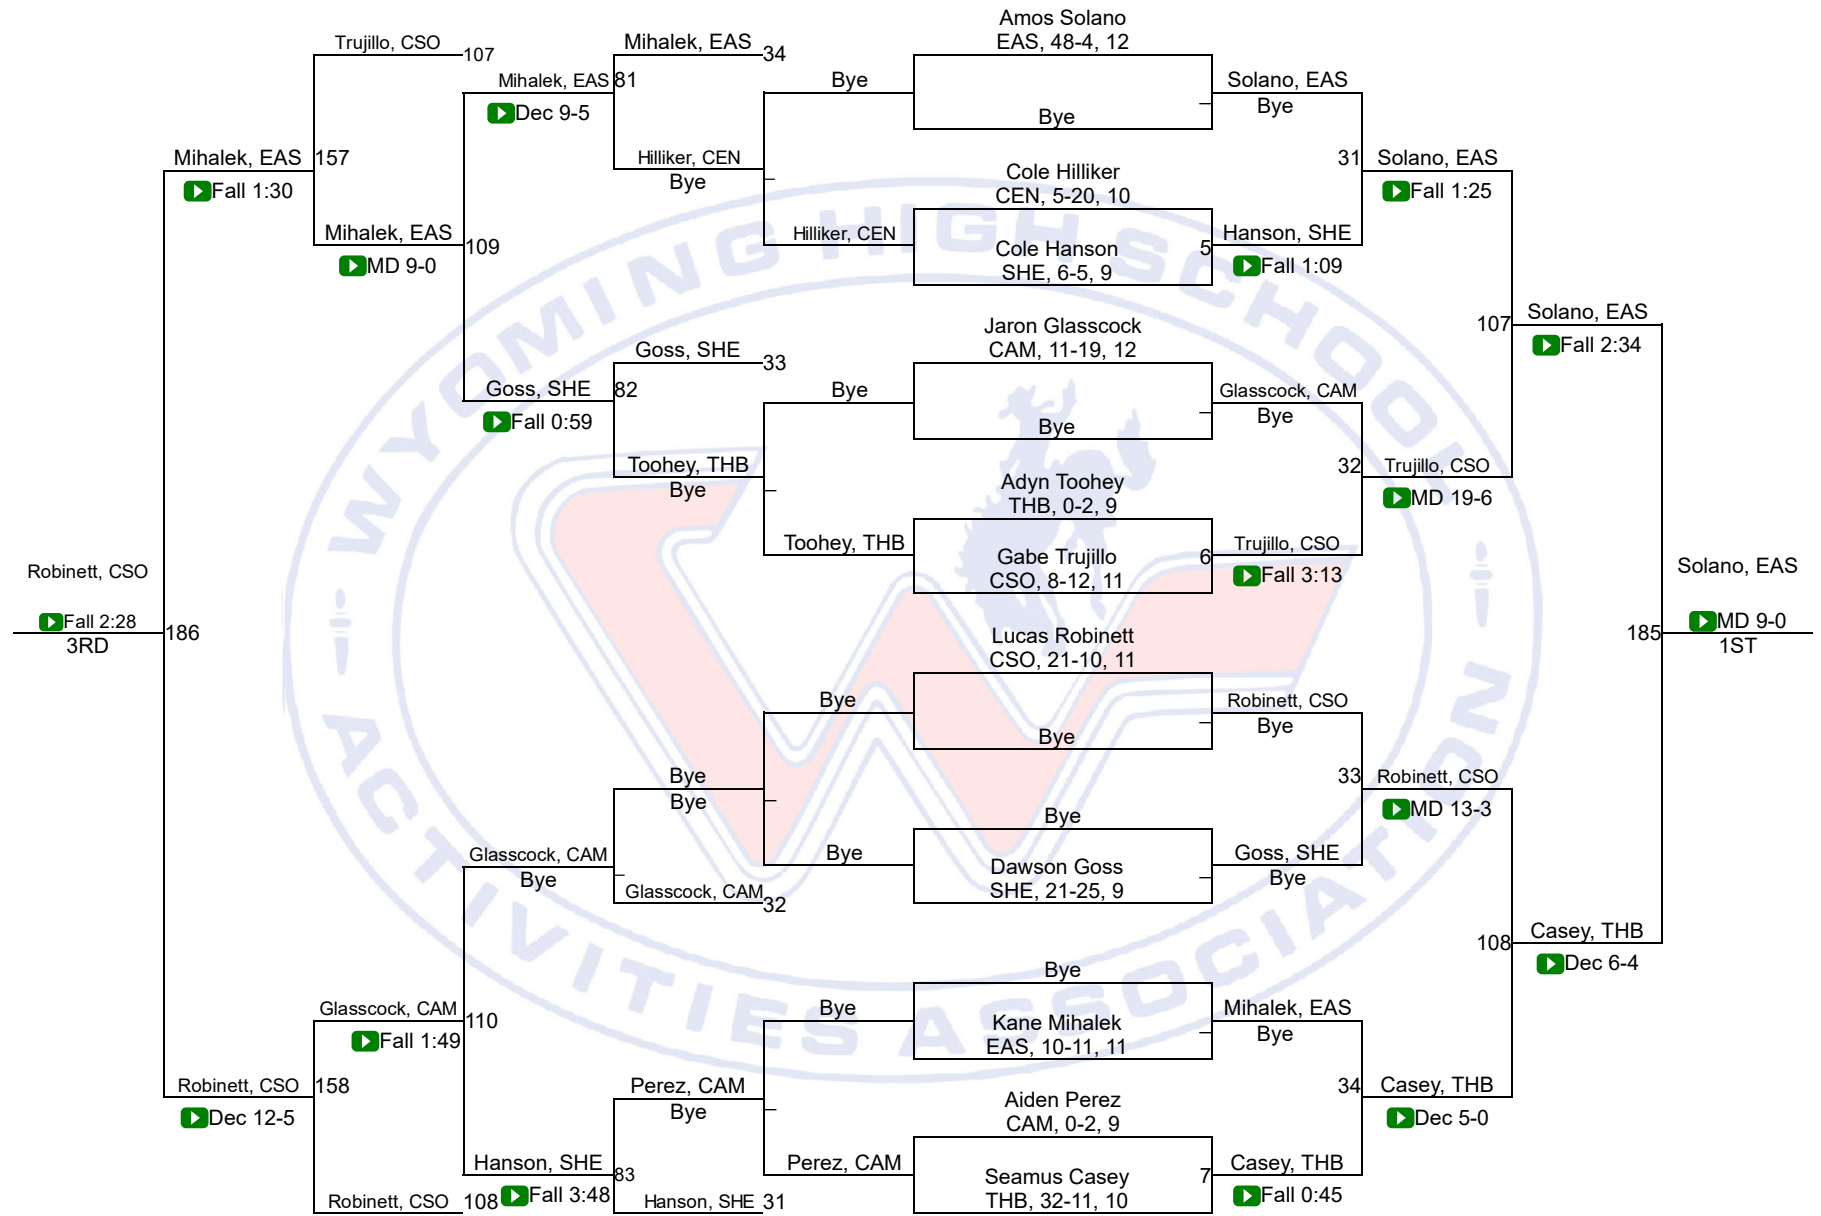

WHSAA 4A East Regional

120